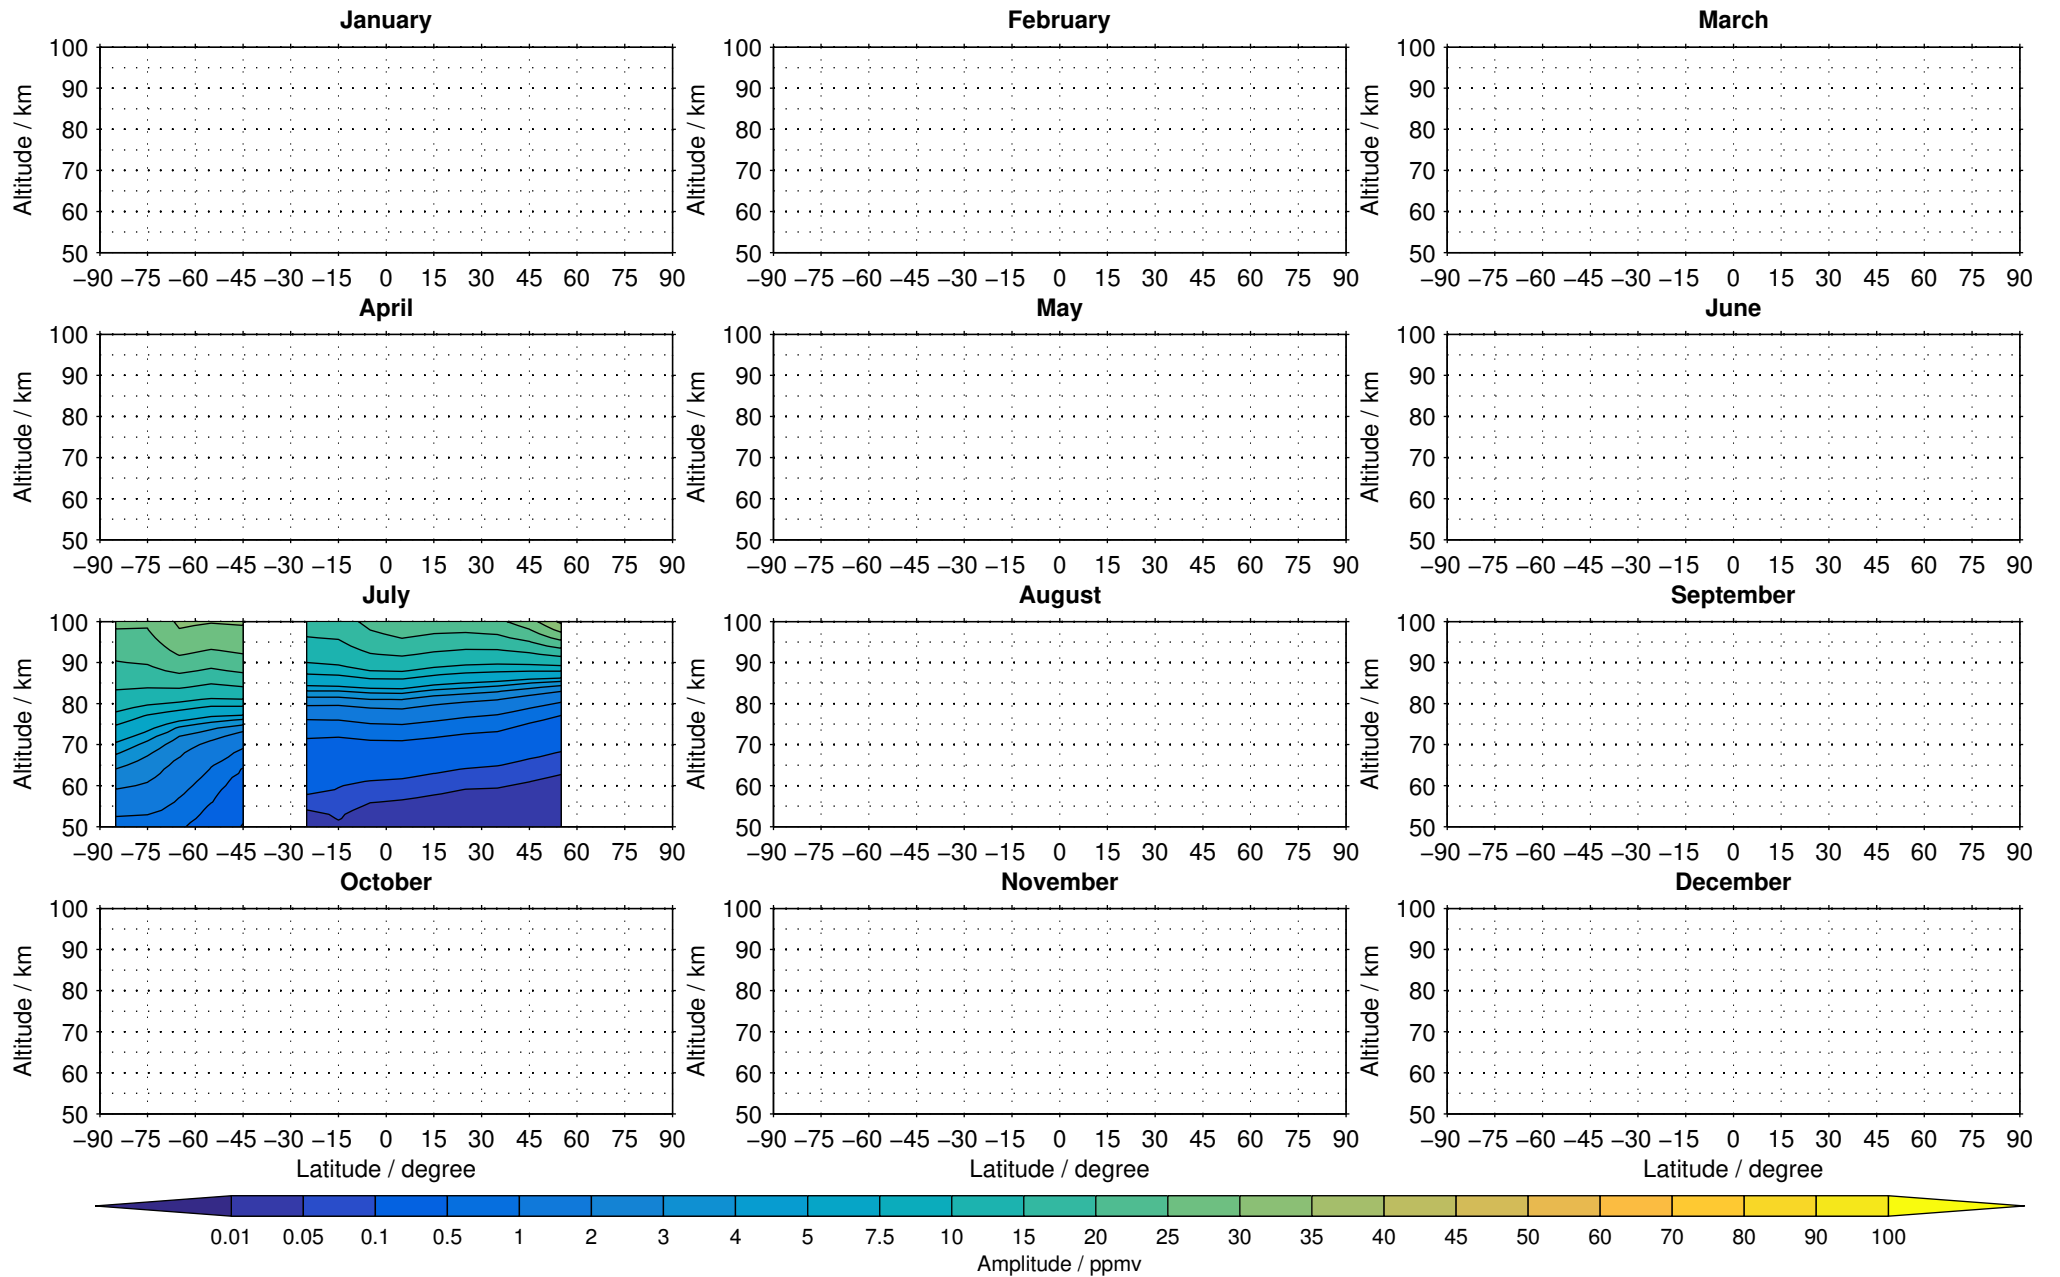

Envisat/MIPAS (IMKIAA) V5R v721 NLC nighttime carbon monoxide distribution for 2005

Creation Time:
11-04-2017
21:30:33 LT

Envisat/MIPAS (IMKIAA) V5R v721 NLC nighttime carbon monoxide distribution for 2007

Creation Time:
11-04-2017
21:30:36 LT

Envisat/MIPAS (IMKIAA) V5R v721 NLC nighttime carbon monoxide distribution for 2008

Creation Time:
11-04-2017
21:30:36 LT

Envisat/MIPAS (IMKIAA) V5R v721 NLC nighttime carbon monoxide distribution for 2009

Creation Time:
11-04-2017
21:30:37 LT

Envisat/MIPAS (IMKIAA) V5R v721 NLC nighttime carbon monoxide distribution for 2010

Creation Time:
11-04-2017
21:30:38 LT

Envisat/MIPAS (IMKIAA) V5R v721 NLC nighttime carbon monoxide distribution for 2011