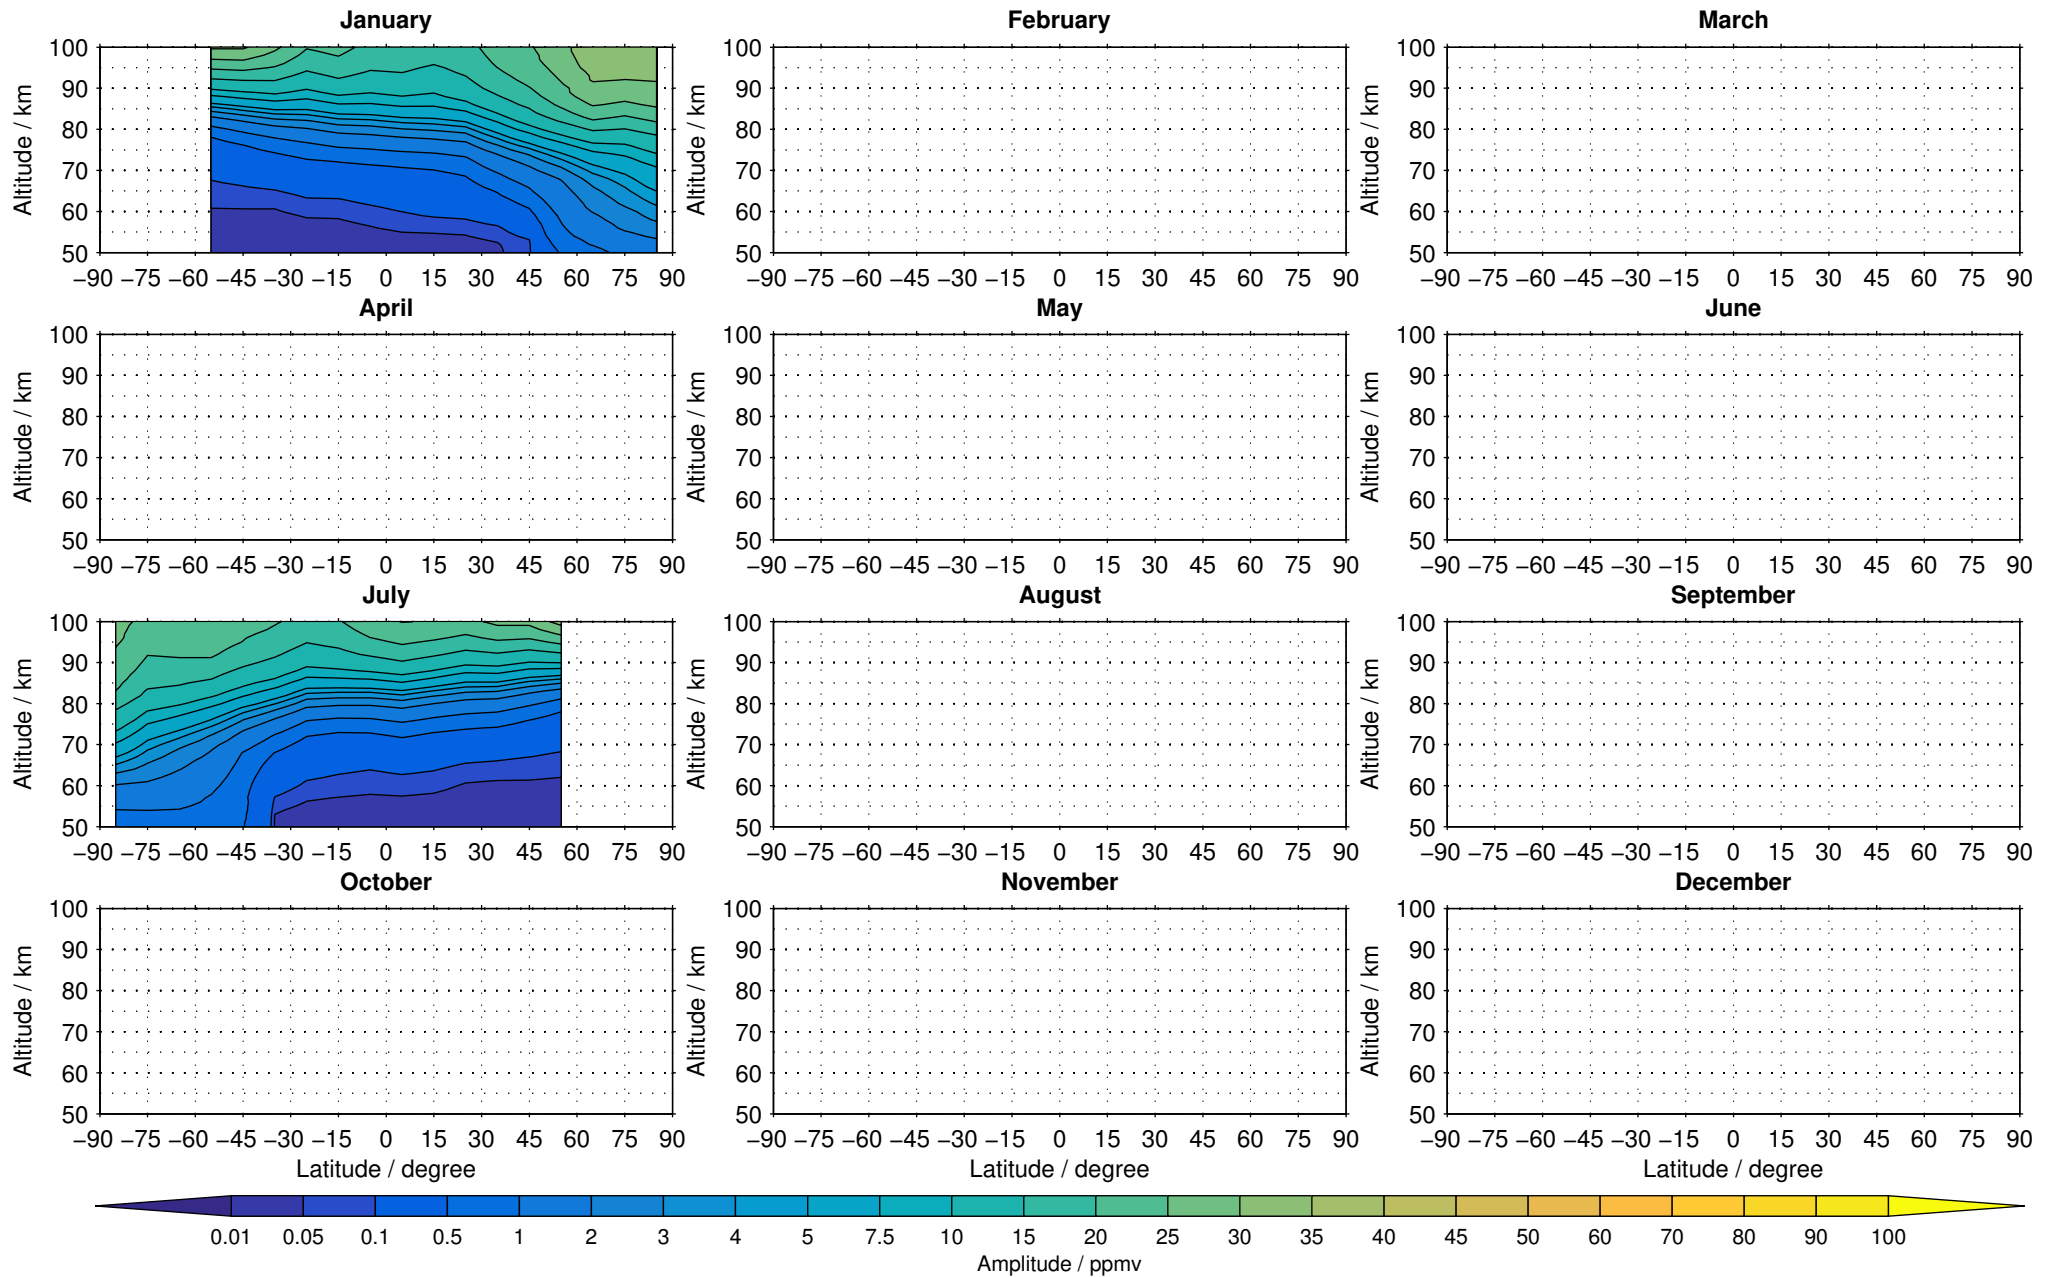

Creation Time:
11-04-2017
21:30:36 LT

Envisat/MIPAS (IMKIAA) V5R v721 NLC nighttime carbon monoxide distribution for 2008

Creation Time:
11-04-2017
21:30:36 LT

Envisat/MIPAS (IMKIAA) V5R v721 NLC nighttime carbon monoxide distribution for 2009

Creation Time:
11-04-2017
21:30:37 LT

Envisat/MIPAS (IMKIAA) V5R v721 NLC nighttime carbon monoxide distribution for 2010

Creation Time:
11-04-2017
21:30:38 LT

Envisat/MIPAS (IMKIAA) V5R v721 NLC nighttime carbon monoxide distribution for 2011

Creation Time:
11-04-2017
21:30:38 LT

Envisat/MIPAS (IMKIAA) V5R v721 NLC nighttime carbon monoxide distribution for 2012

Creation Time:
11-04-2017
21:30:39 LT