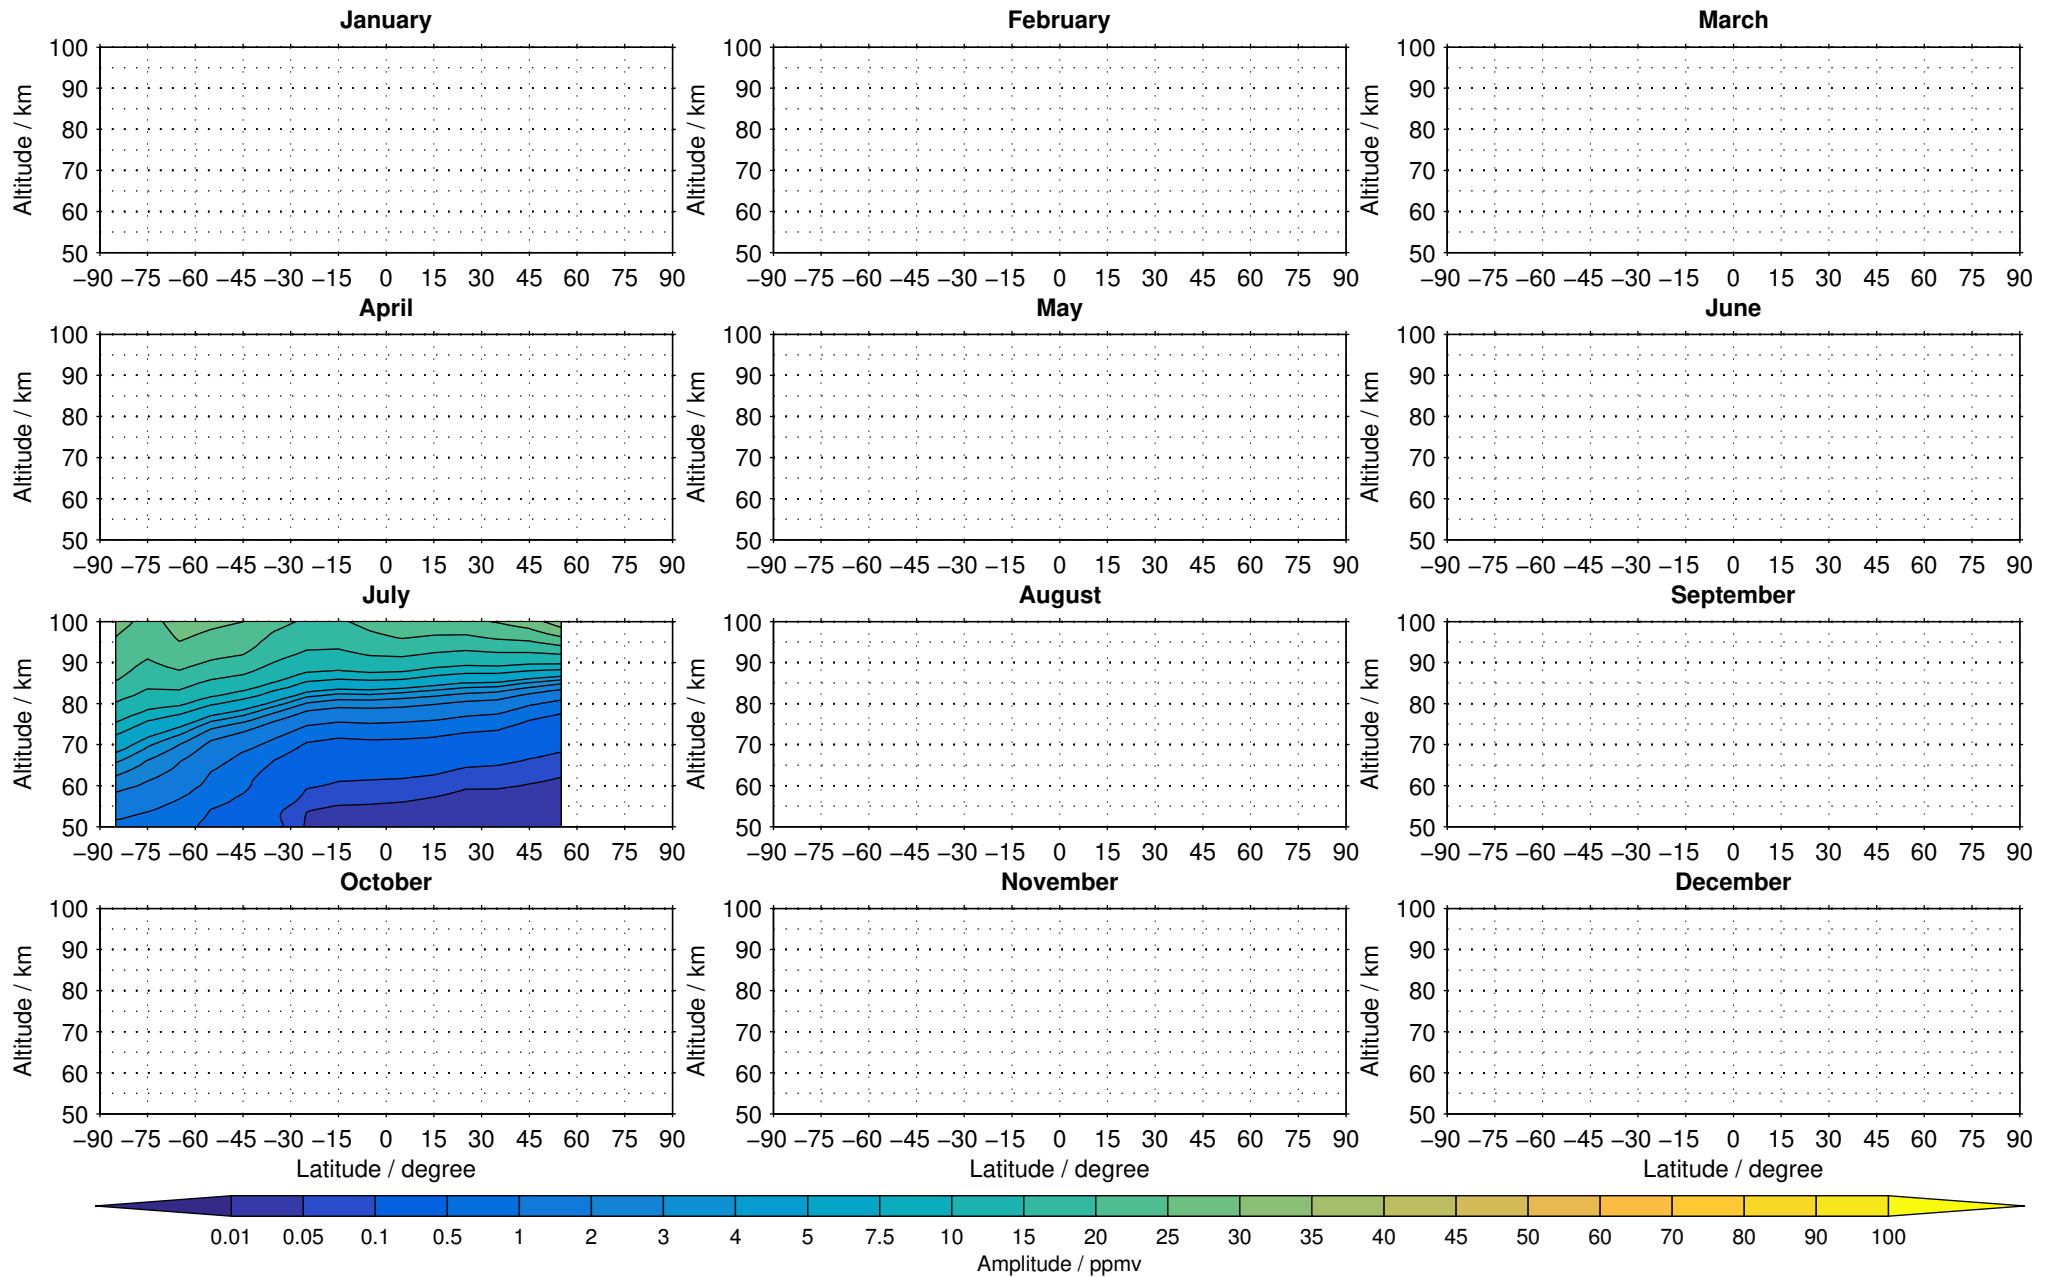

Envisat/MIPAS (IMKIAA) V5R v721 NLC nighttime carbon monoxide distribution for 2005

Creation Time:
11-04-2017
21:30:33 LT

Envisat/MIPAS (IMKIAA) V5R v721 NLC nighttime carbon monoxide distribution for 2007

Creation Time:
11-04-2017
21:30:36 LT

Envisat/MIPAS (IMKIAA) V5R v721 NLC nighttime carbon monoxide distribution for 2008

Creation Time:
11-04-2017
21:30:36 LT

Envisat/MIPAS (IMKIAA) V5R v721 NLC nighttime carbon monoxide distribution for 2009

Creation Time:
11-04-2017
21:30:37 LT

Envisat/MIPAS (IMKIAA) V5R v721 NLC nighttime carbon monoxide distribution for 2010

Creation Time:
11-04-2017
21:30:38 LT

Envisat/MIPAS (IMKIAA) V5R v721 NLC nighttime carbon monoxide distribution for 2011