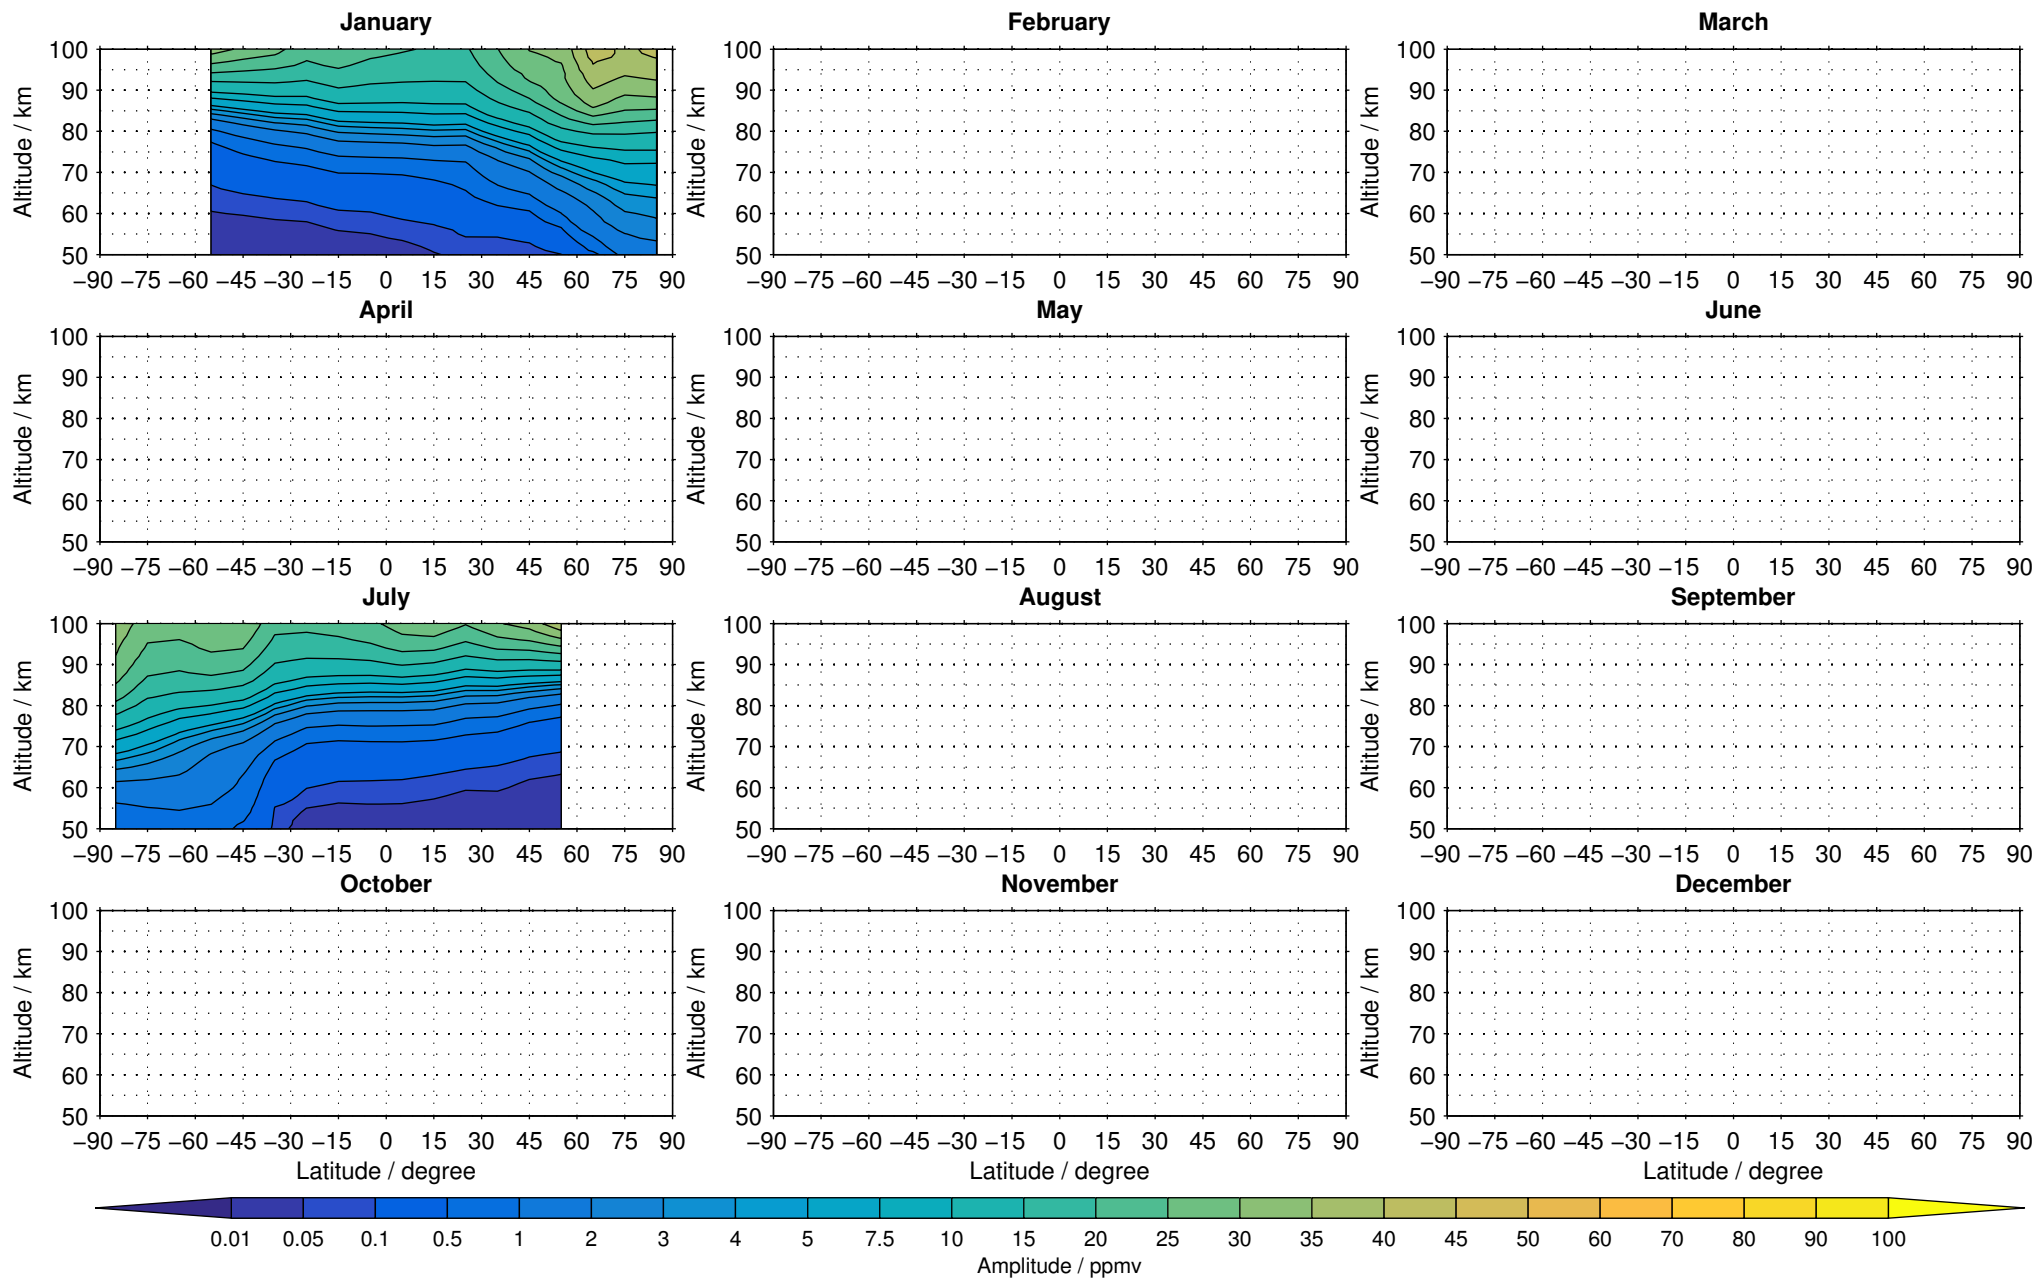

Creation Time:
11-04-2017
21:30:37 LT

Envisat/MIPAS (IMKIAA) V5R v721 NLC nighttime carbon monoxide distribution for 2010

Creation Time:
11-04-2017
21:30:38 LT

Envisat/MIPAS (IMKIAA) V5R v721 NLC nighttime carbon monoxide distribution for 2011

Creation Time:
11-04-2017
21:30:38 LT

Envisat/MIPAS (IMKIAA) V5R v721 NLC nighttime carbon monoxide distribution for 2012

Creation Time:
11-04-2017
21:30:39 LT