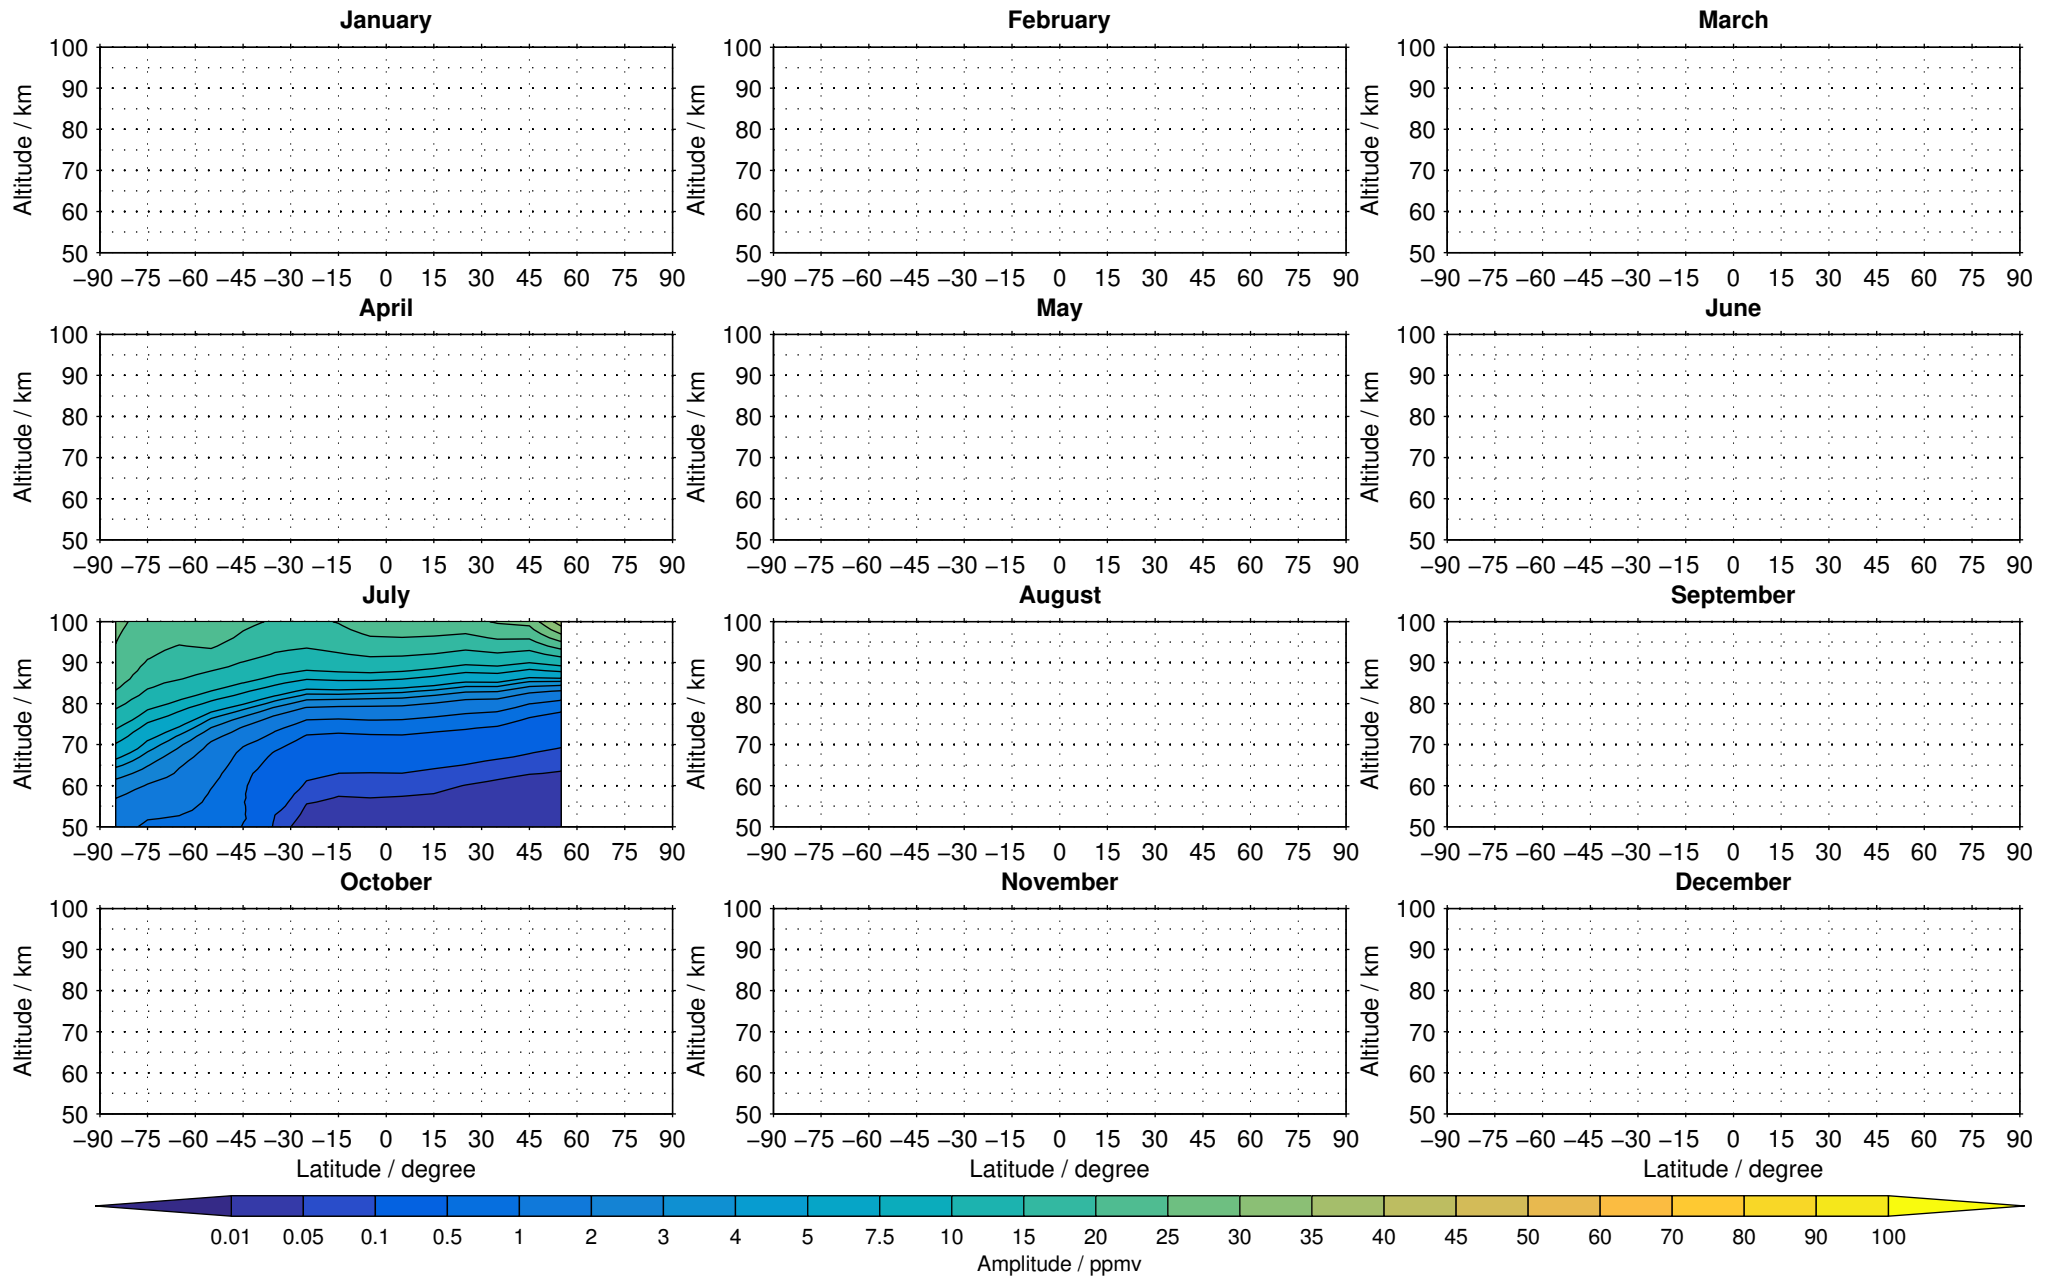

Envisat/MIPAS (IMKIAA) V5R v721 NLC nighttime carbon monoxide distribution for 2005

Creation Time:
11-04-2017
21:30:33 LT

Envisat/MIPAS (IMKIAA) V5R v721 NLC nighttime carbon monoxide distribution for 2007

Creation Time:
11-04-2017
21:30:36 LT

Envisat/MIPAS (IMKIAA) V5R v721 NLC nighttime carbon monoxide distribution for 2008

Creation Time:
11-04-2017
21:30:36 LT

Envisat/MIPAS (IMKIAA) V5R v721 NLC nighttime carbon monoxide distribution for 2009

Creation Time:
11-04-2017
21:30:37 LT

Envisat/MIPAS (IMKIAA) V5R v721 NLC nighttime carbon monoxide distribution for 2010

Creation Time:
11-04-2017
21:30:38 LT

Envisat/MIPAS (IMKIAA) V5R v721 NLC nighttime carbon monoxide distribution for 2011