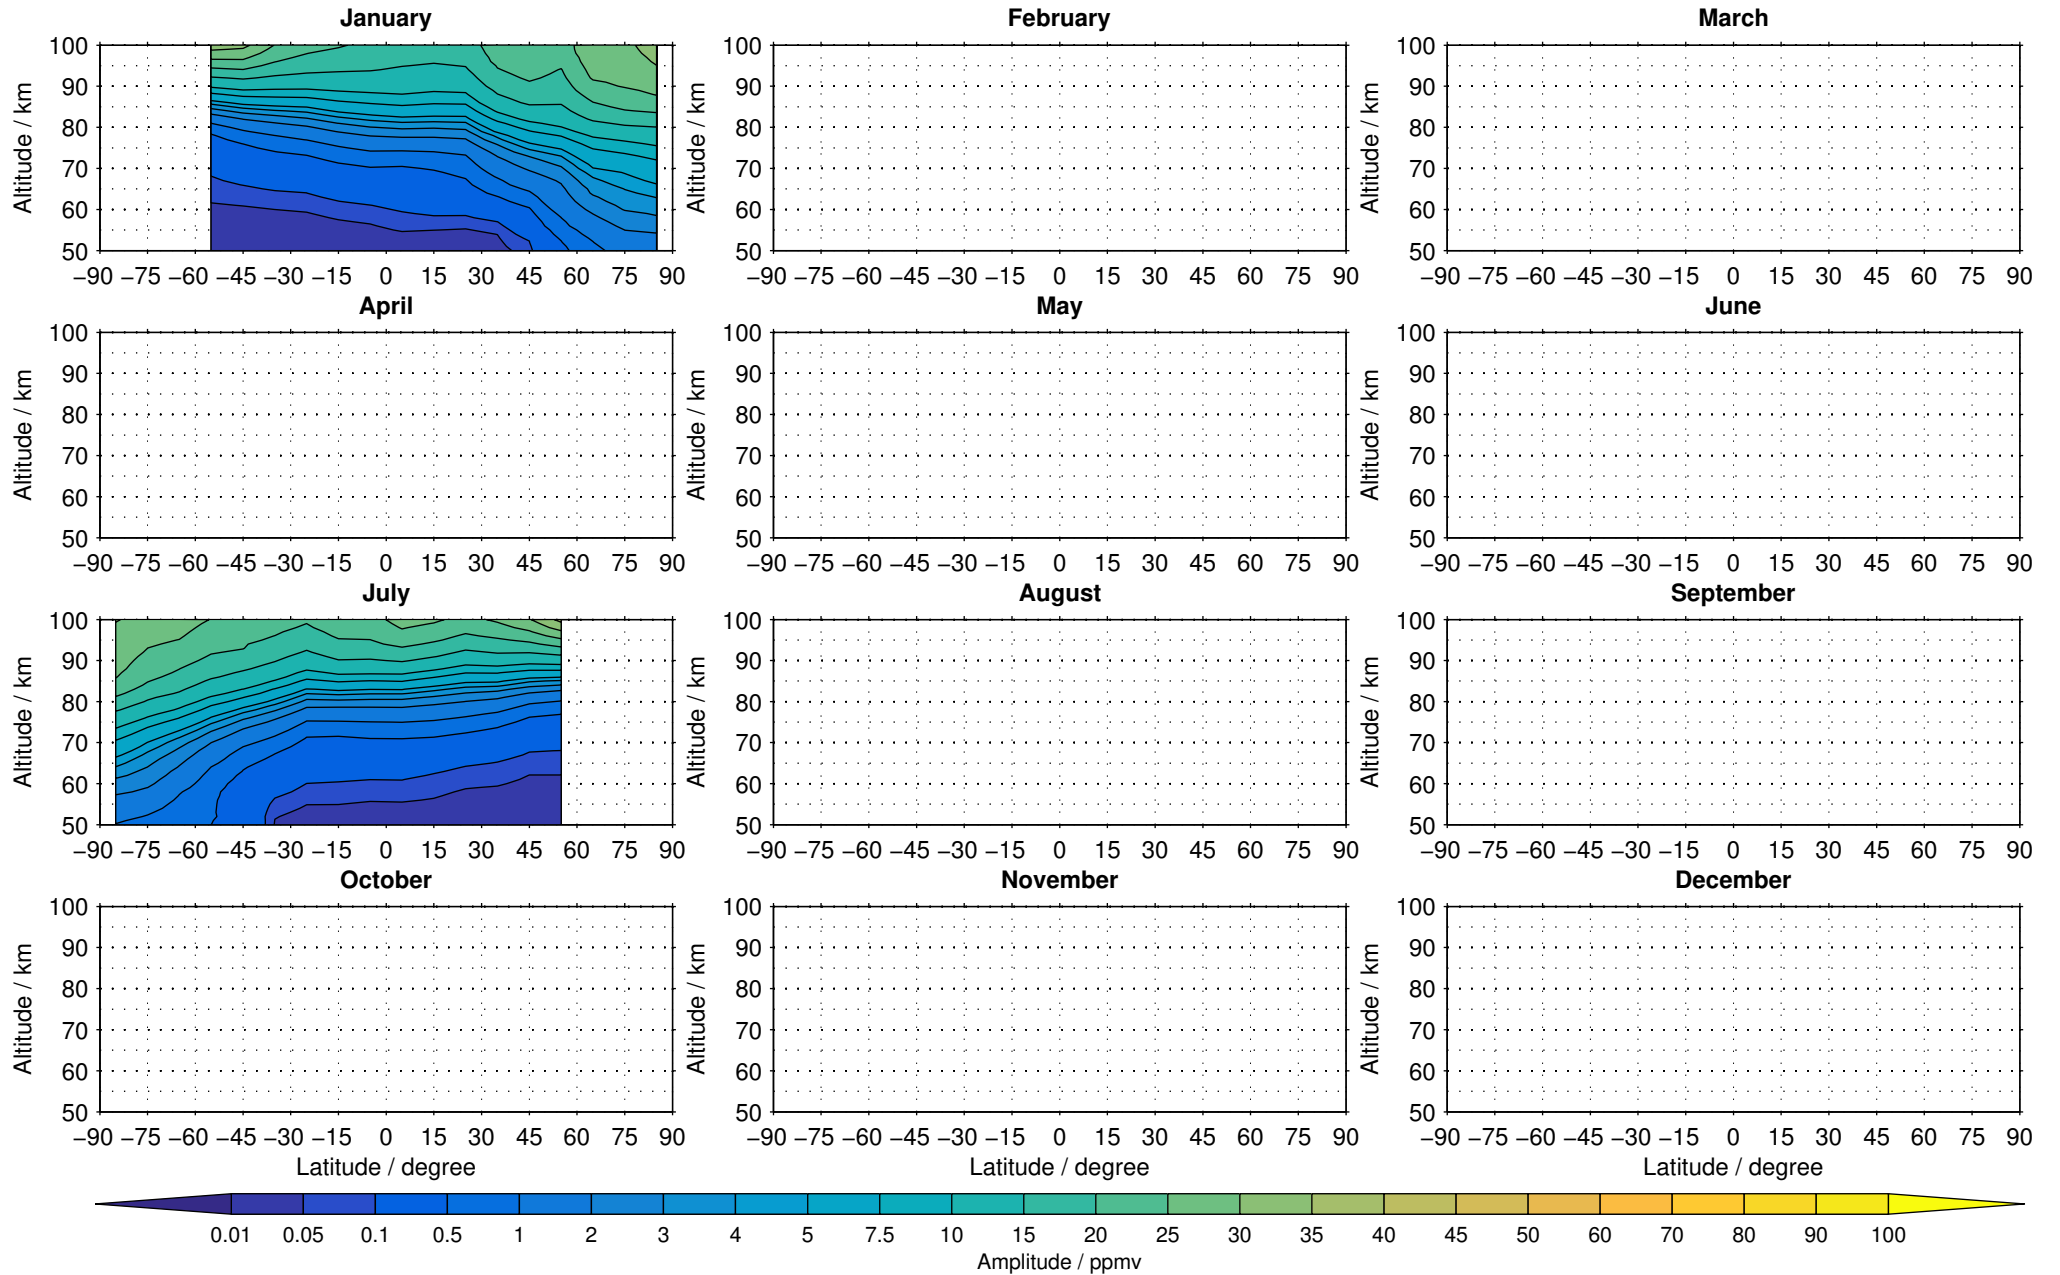

Creation Time:
11-04-2017
21:30:36 LT

Envisat/MIPAS (IMKIAA) V5R v721 NLC nighttime carbon monoxide distribution for 2008

Creation Time:
11-04-2017
21:30:36 LT

Envisat/MIPAS (IMKIAA) V5R v721 NLC nighttime carbon monoxide distribution for 2009

Creation Time:
11-04-2017
21:30:37 LT

Envisat/MIPAS (IMKIAA) V5R v721 NLC nighttime carbon monoxide distribution for 2010

Creation Time:
11-04-2017
21:30:38 LT

Envisat/MIPAS (IMKIAA) V5R v721 NLC nighttime carbon monoxide distribution for 2011

Creation Time:
11-04-2017
21:30:38 LT

Envisat/MIPAS (IMKIAA) V5R v721 NLC nighttime carbon monoxide distribution for 2012

Creation Time:
11-04-2017
21:30:39 LT