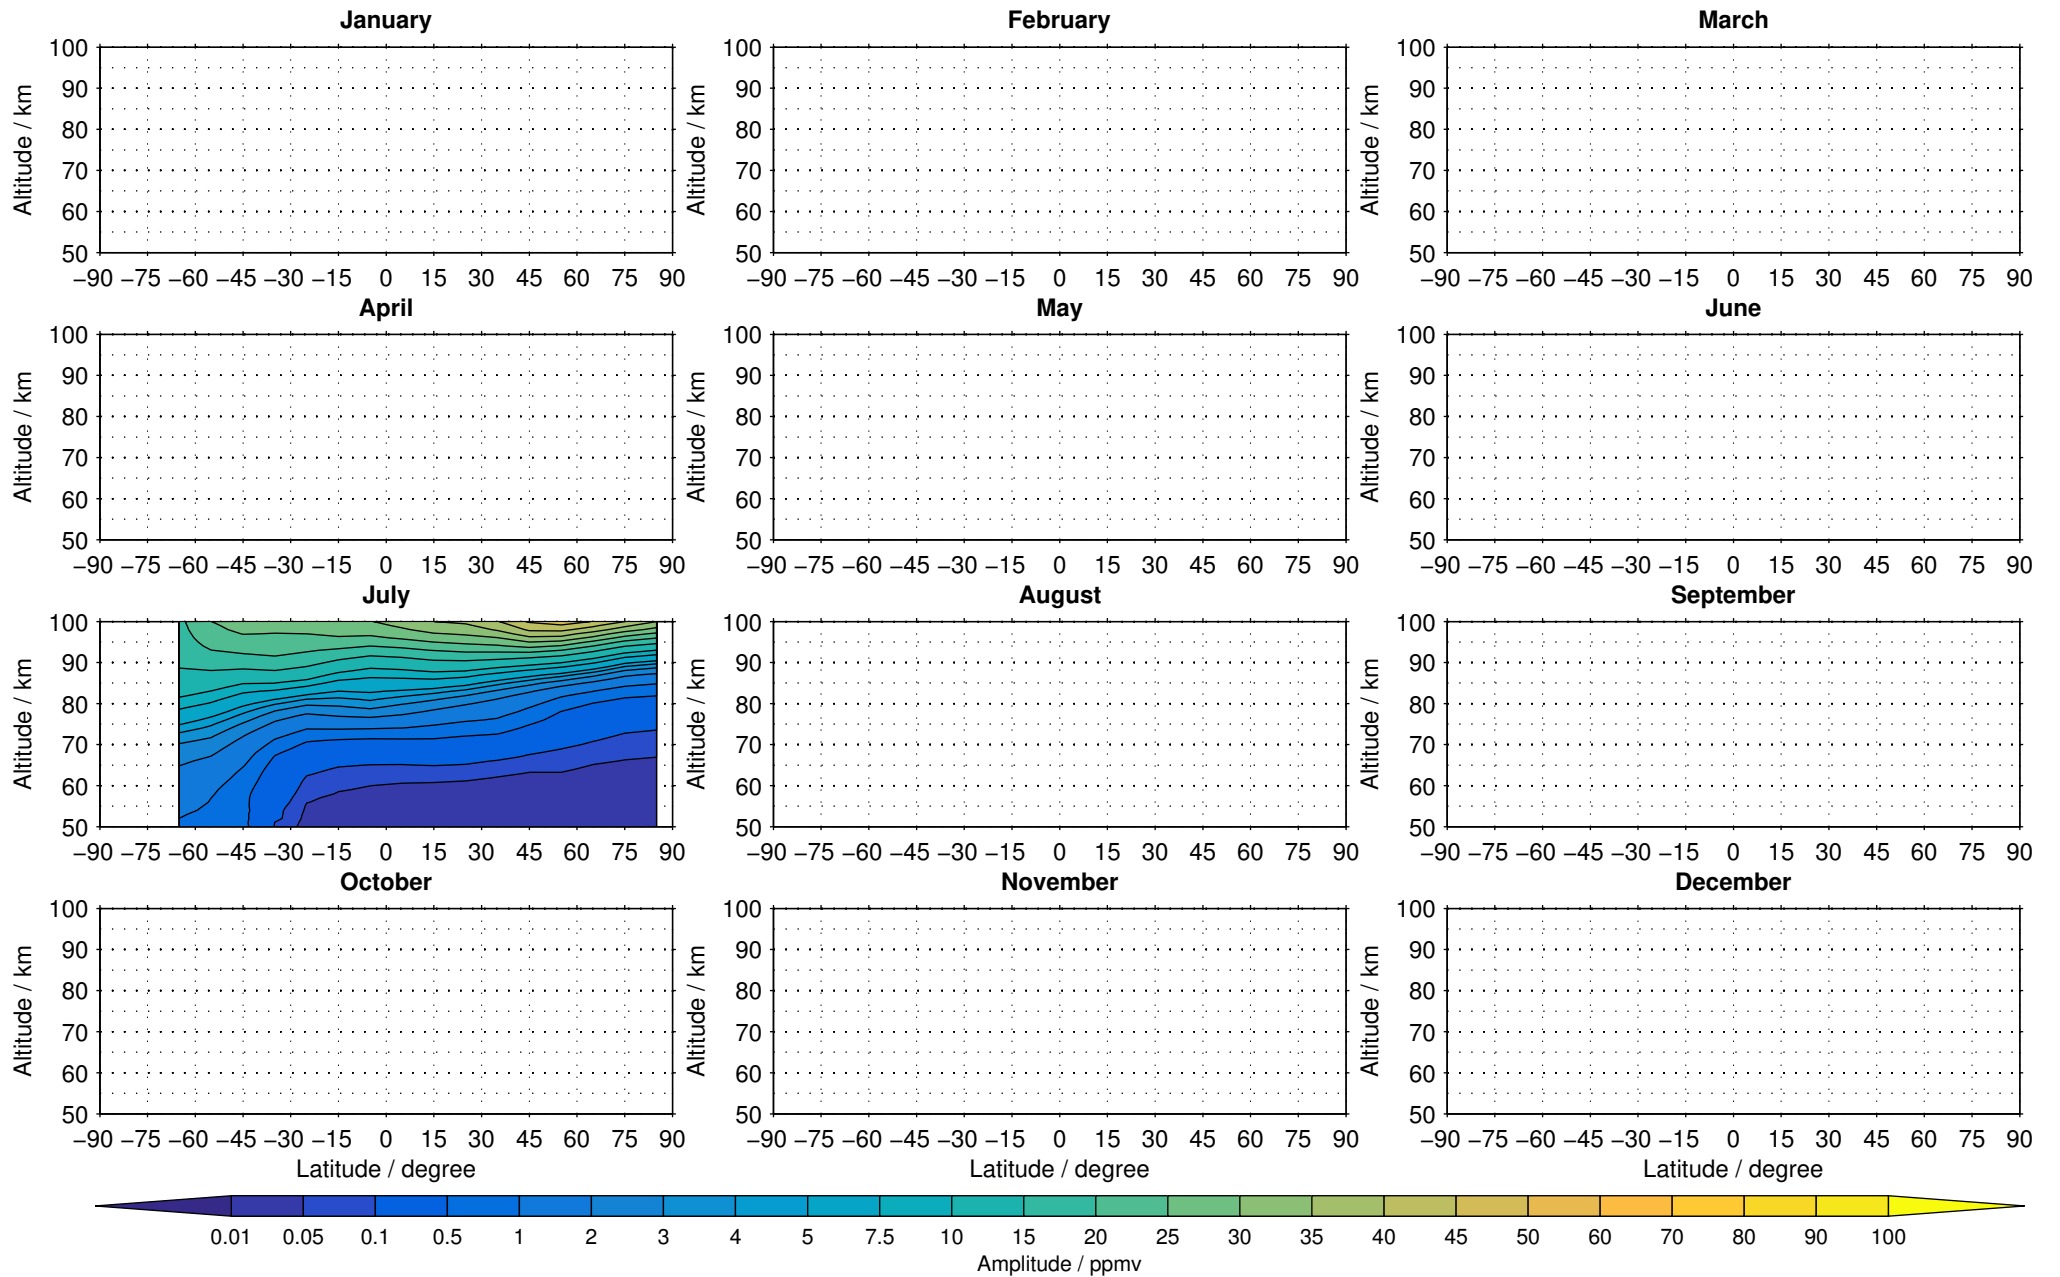

Envisat/MIPAS (IMKIAA) V5R v721 NLC daytime carbon monoxide distribution for 2005

Creation Time:
11-04-2017
21:30:25 LT

Envisat/MIPAS (IMKIAA) V5R v721 NLC daytime carbon monoxide distribution for 2007

Creation Time:
11-04-2017
21:30:26 LT

Envisat/MIPAS (IMKIAA) V5R v721 NLC daytime carbon monoxide distribution for 2008

Creation Time:
11-04-2017
21:30:26 LT

Envisat/MIPAS (IMKIAA) V5R v721 NLC daytime carbon monoxide distribution for 2009

Creation Time:
11-04-2017
21:30:27 LT

Envisat/MIPAS (IMKIAA) V5R v721 NLC daytime carbon monoxide distribution for 2010

Creation Time:
11-04-2017
21:30:27 LT

Envisat/MIPAS (IMKIAA) V5R v721 NLC daytime carbon monoxide distribution for 2011

Creation Time:
11-04-2017
21:30:28 LT