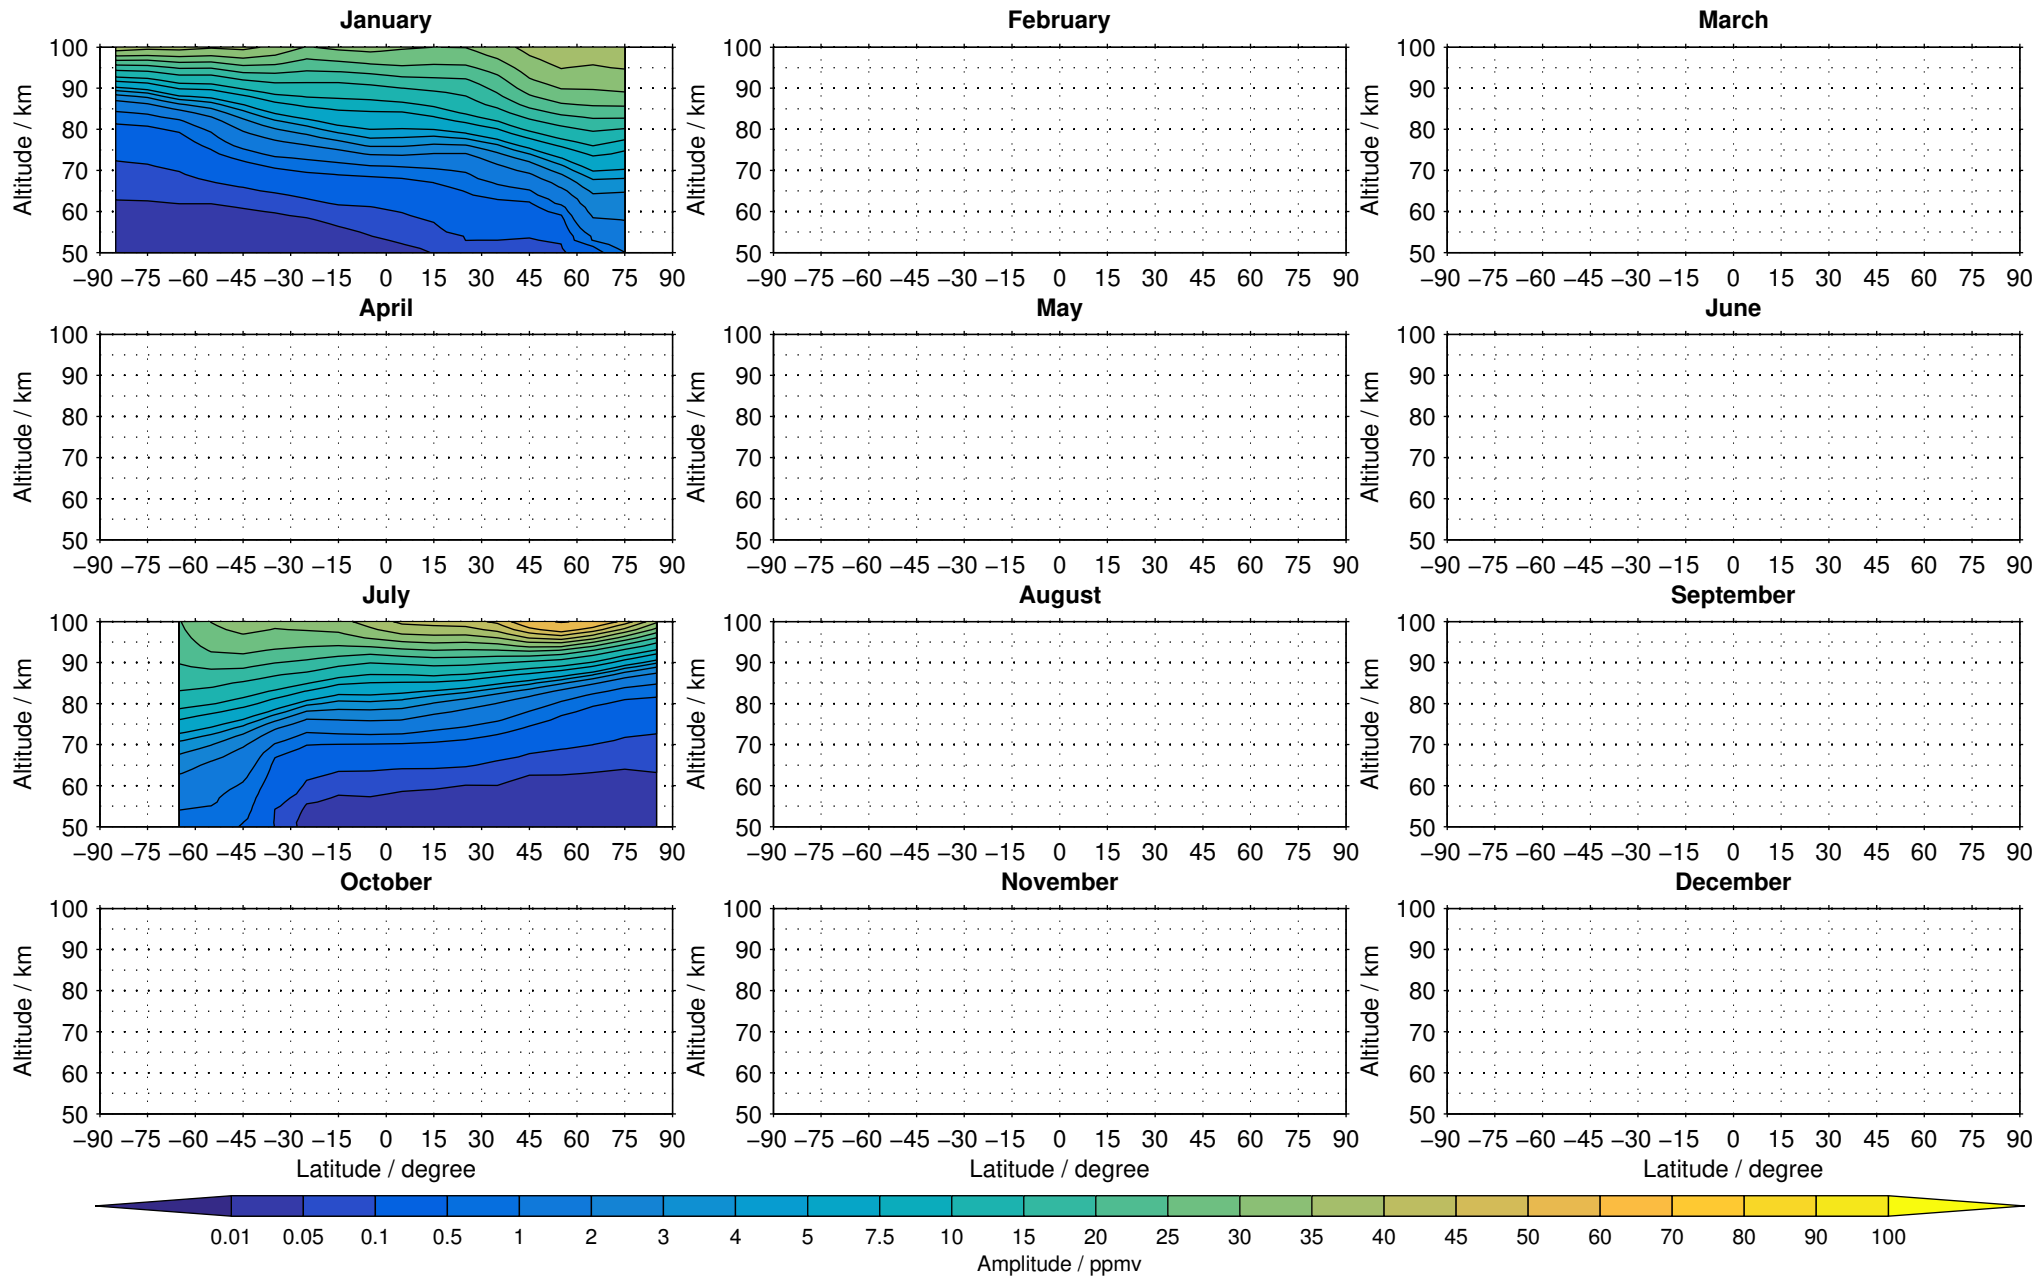

Envisat/MIPAS (IMKIAA) V5R v721 NLC daytime carbon monoxide distribution for 2008

Creation Time:
11-04-2017
21:30:26 LT

Envisat/MIPAS (IMKIAA) V5R v721 NLC daytime carbon monoxide distribution for 2009

Creation Time:
11-04-2017
21:30:27 LT

Envisat/MIPAS (IMKIAA) V5R v721 NLC daytime carbon monoxide distribution for 2010

Creation Time:
11-04-2017
21:30:27 LT

Envisat/MIPAS (IMKIAA) V5R v721 NLC daytime carbon monoxide distribution for 2011

Creation Time:
11-04-2017
21:30:28 LT