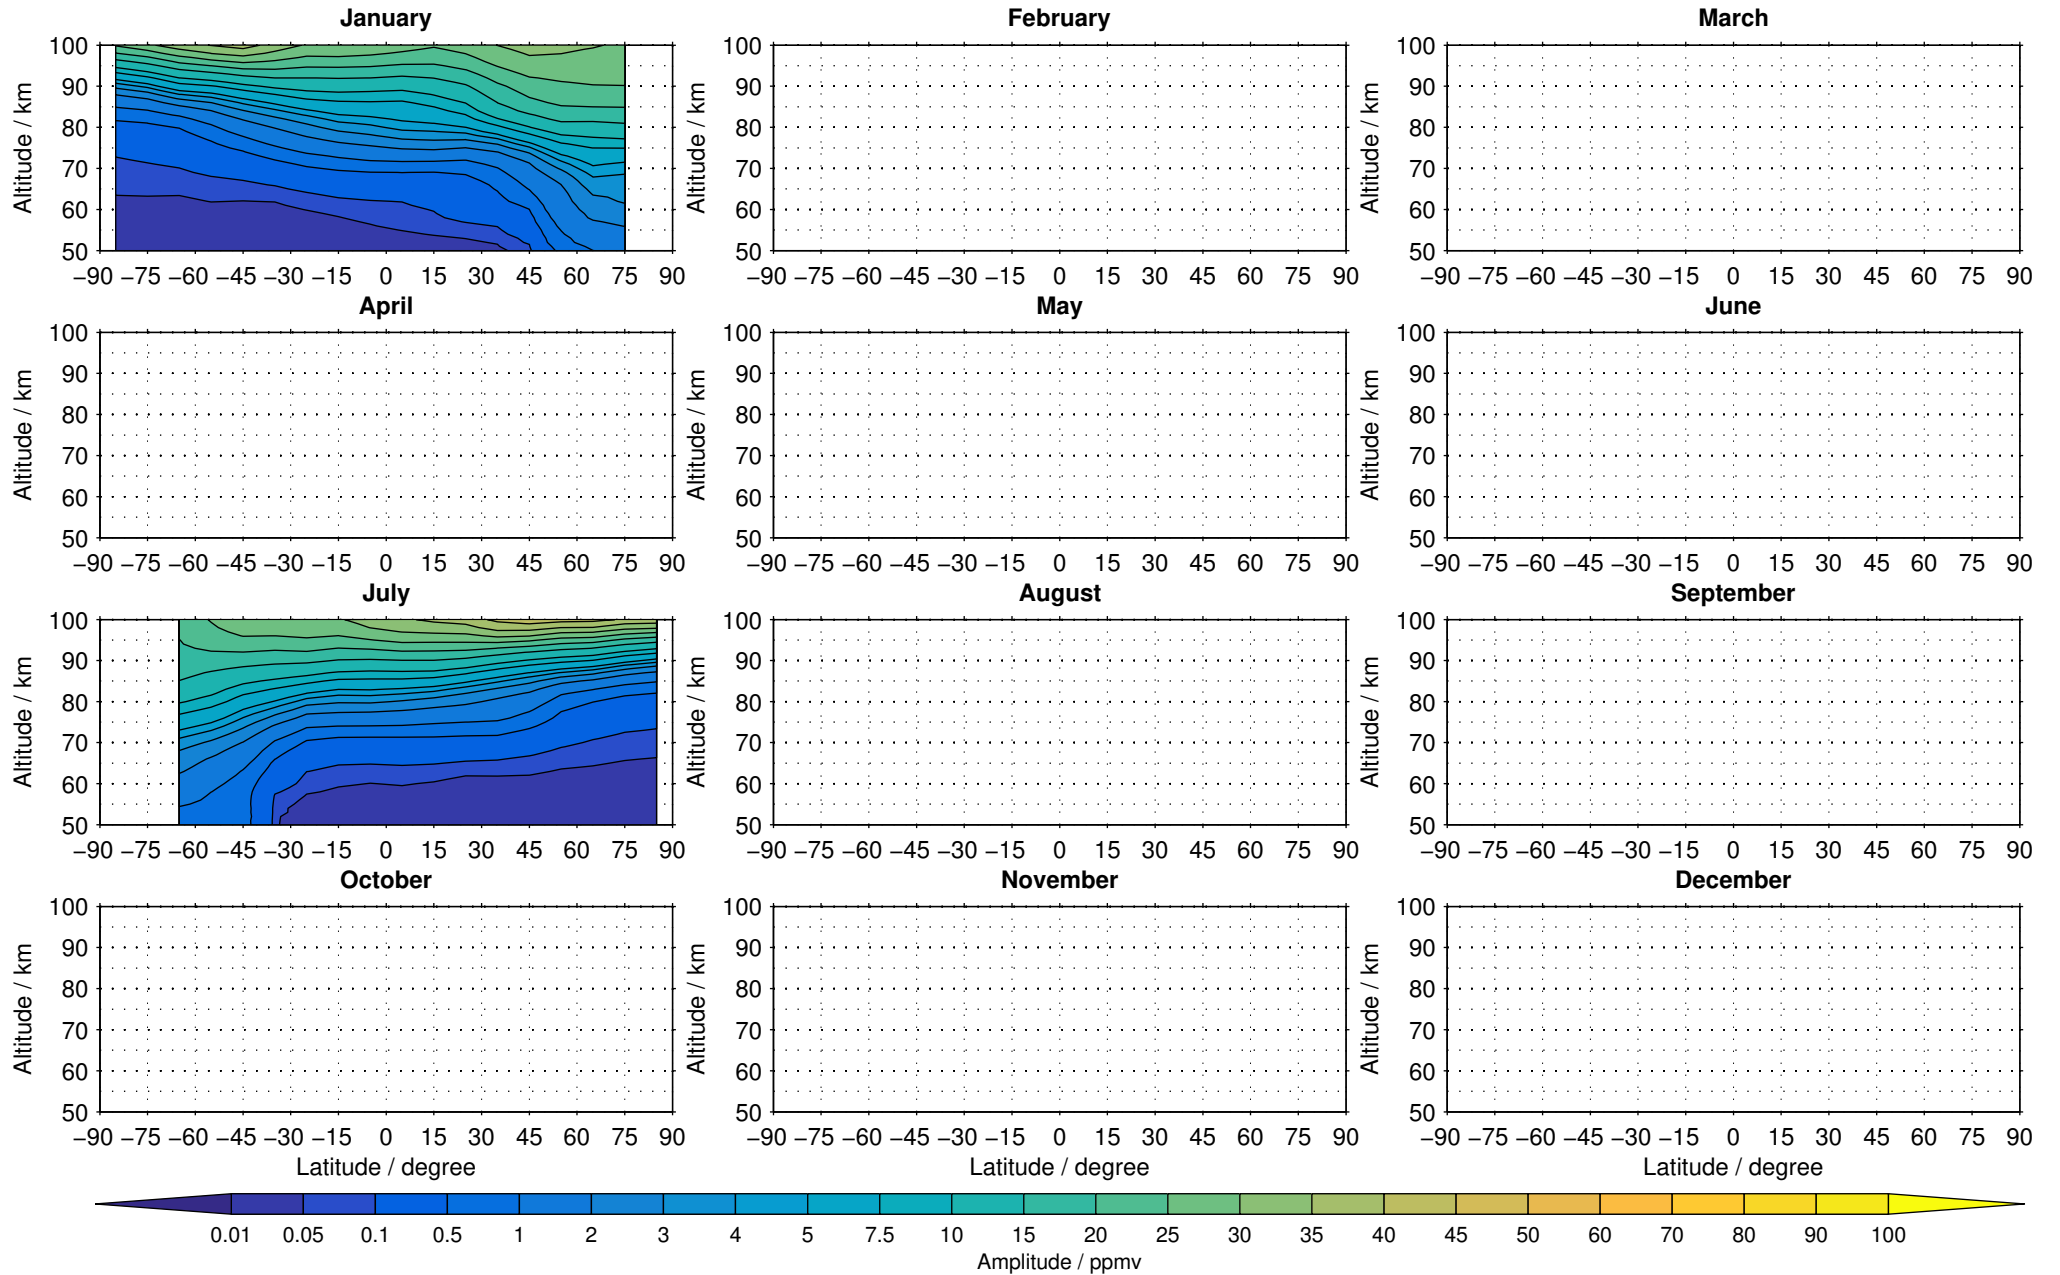

Envisat/MIPAS (IMKIAA) V5R v721 NLC daytime carbon monoxide distribution for 2005

Creation Time:
11-04-2017
21:30:25 LT

Envisat/MIPAS (IMKIAA) V5R v721 NLC daytime carbon monoxide distribution for 2007

Creation Time:
11-04-2017
21:30:26 LT

Envisat/MIPAS (IMKIAA) V5R v721 NLC daytime carbon monoxide distribution for 2008

Creation Time:
11-04-2017
21:30:26 LT

Envisat/MIPAS (IMKIAA) V5R v721 NLC daytime carbon monoxide distribution for 2009

Creation Time:
11-04-2017
21:30:27 LT

Envisat/MIPAS (IMKIAA) V5R v721 NLC daytime carbon monoxide distribution for 2010

Creation Time:
11-04-2017
21:30:27 LT

Envisat/MIPAS (IMKIAA) V5R v721 NLC daytime carbon monoxide distribution for 2011

Creation Time:
11-04-2017
21:30:28 LT