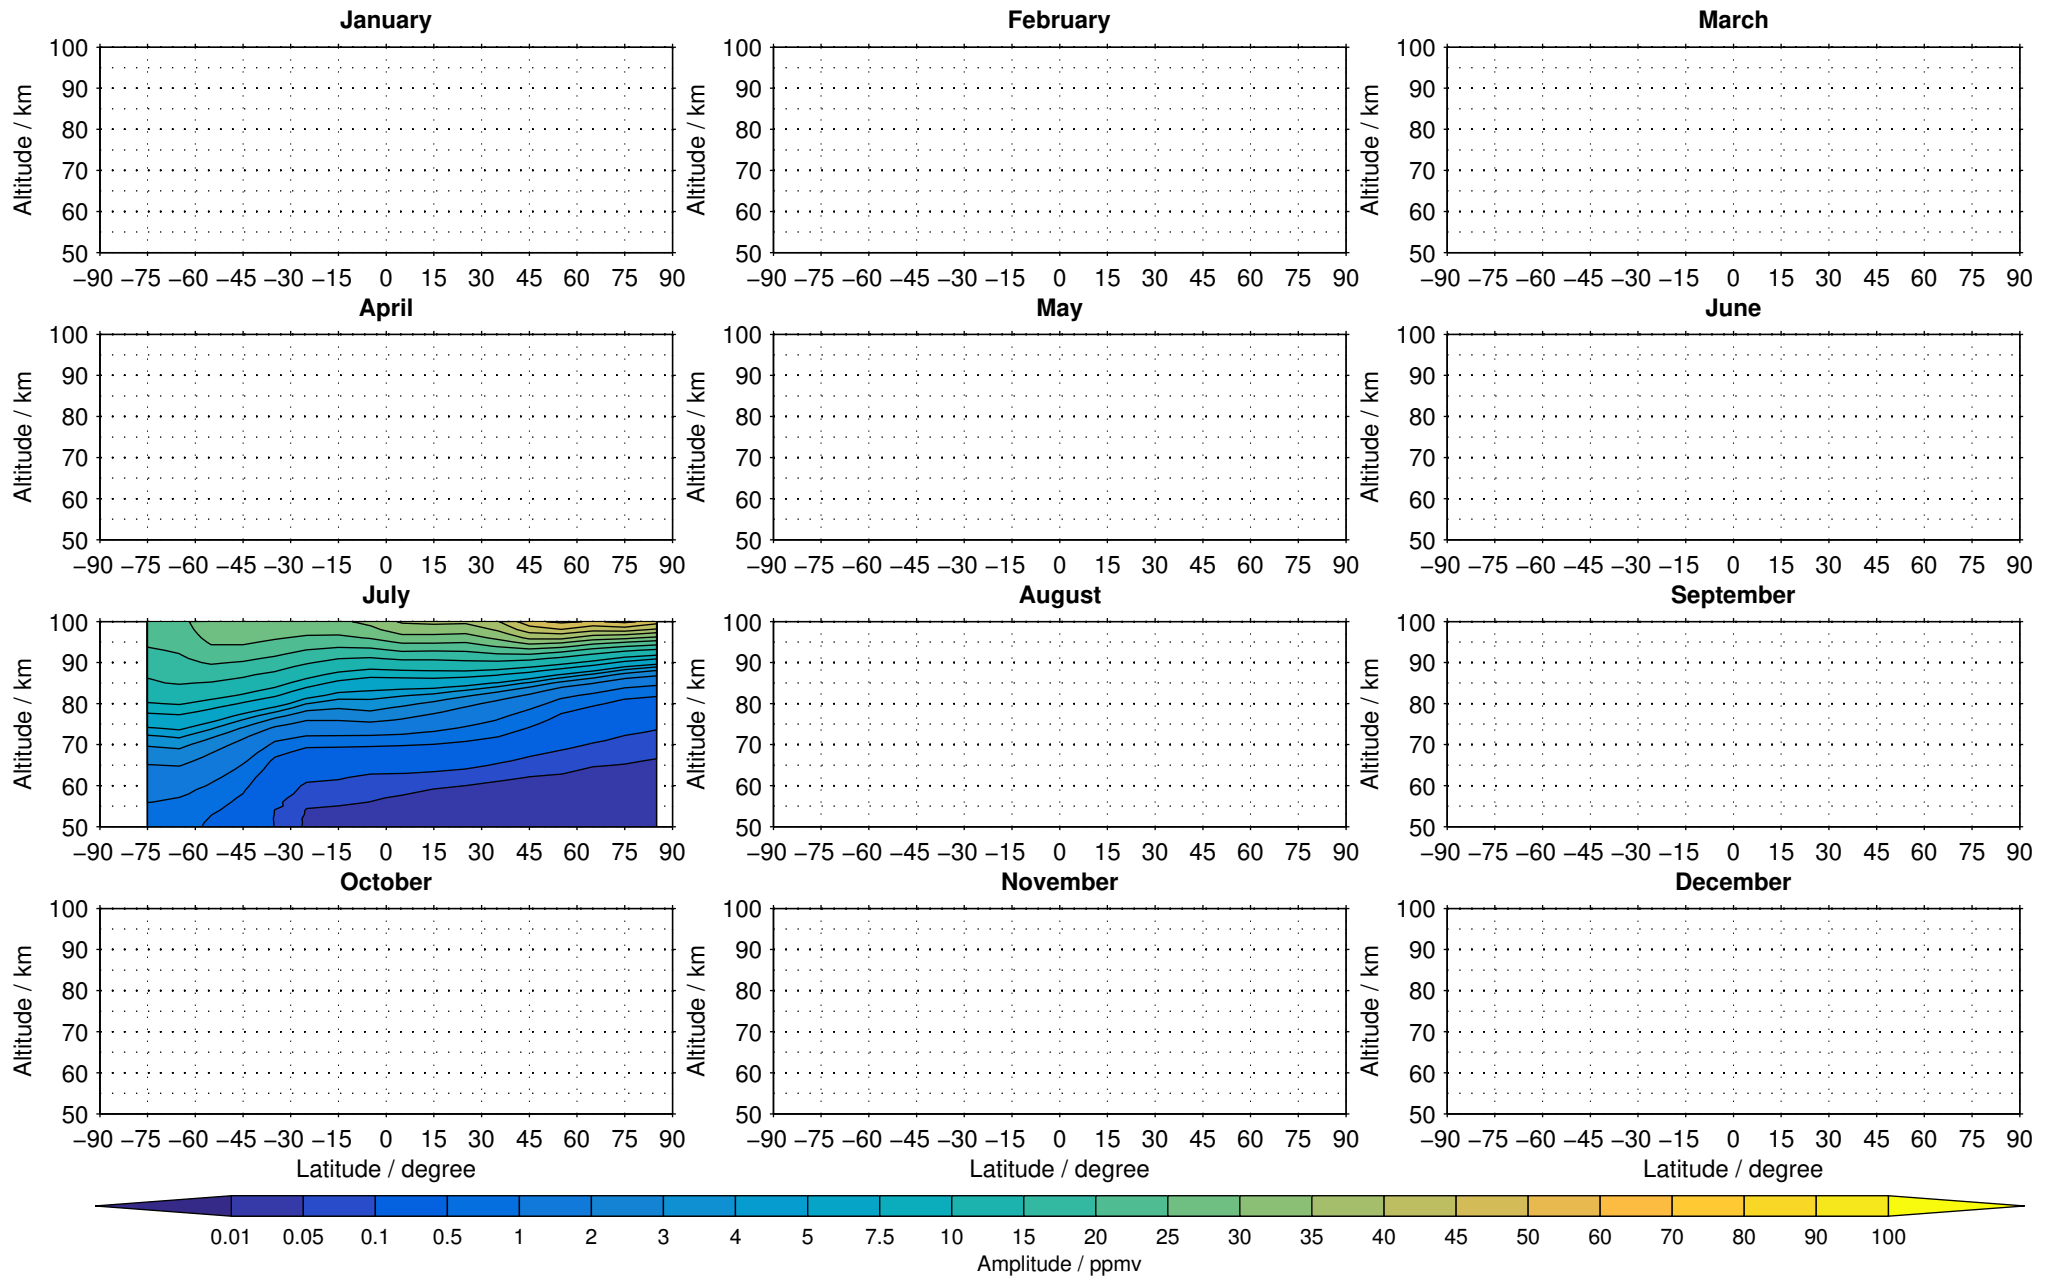

Envisat/MIPAS (IMKIAA) V5R v721 NLC daytime carbon monoxide distribution for 2005

Creation Time:
11-04-2017
21:30:25 LT

Envisat/MIPAS (IMKIAA) V5R v721 NLC daytime carbon monoxide distribution for 2007

Creation Time:
11-04-2017
21:30:26 LT

Envisat/MIPAS (IMKIAA) V5R v721 NLC daytime carbon monoxide distribution for 2008

Creation Time:
11-04-2017
21:30:26 LT

Envisat/MIPAS (IMKIAA) V5R v721 NLC daytime carbon monoxide distribution for 2009

Creation Time:
11-04-2017
21:30:27 LT

Envisat/MIPAS (IMKIAA) V5R v721 NLC daytime carbon monoxide distribution for 2010

Creation Time:
11-04-2017
21:30:27 LT

Envisat/MIPAS (IMKIAA) V5R v721 NLC daytime carbon monoxide distribution for 2011

Creation Time:
11-04-2017
21:30:28 LT