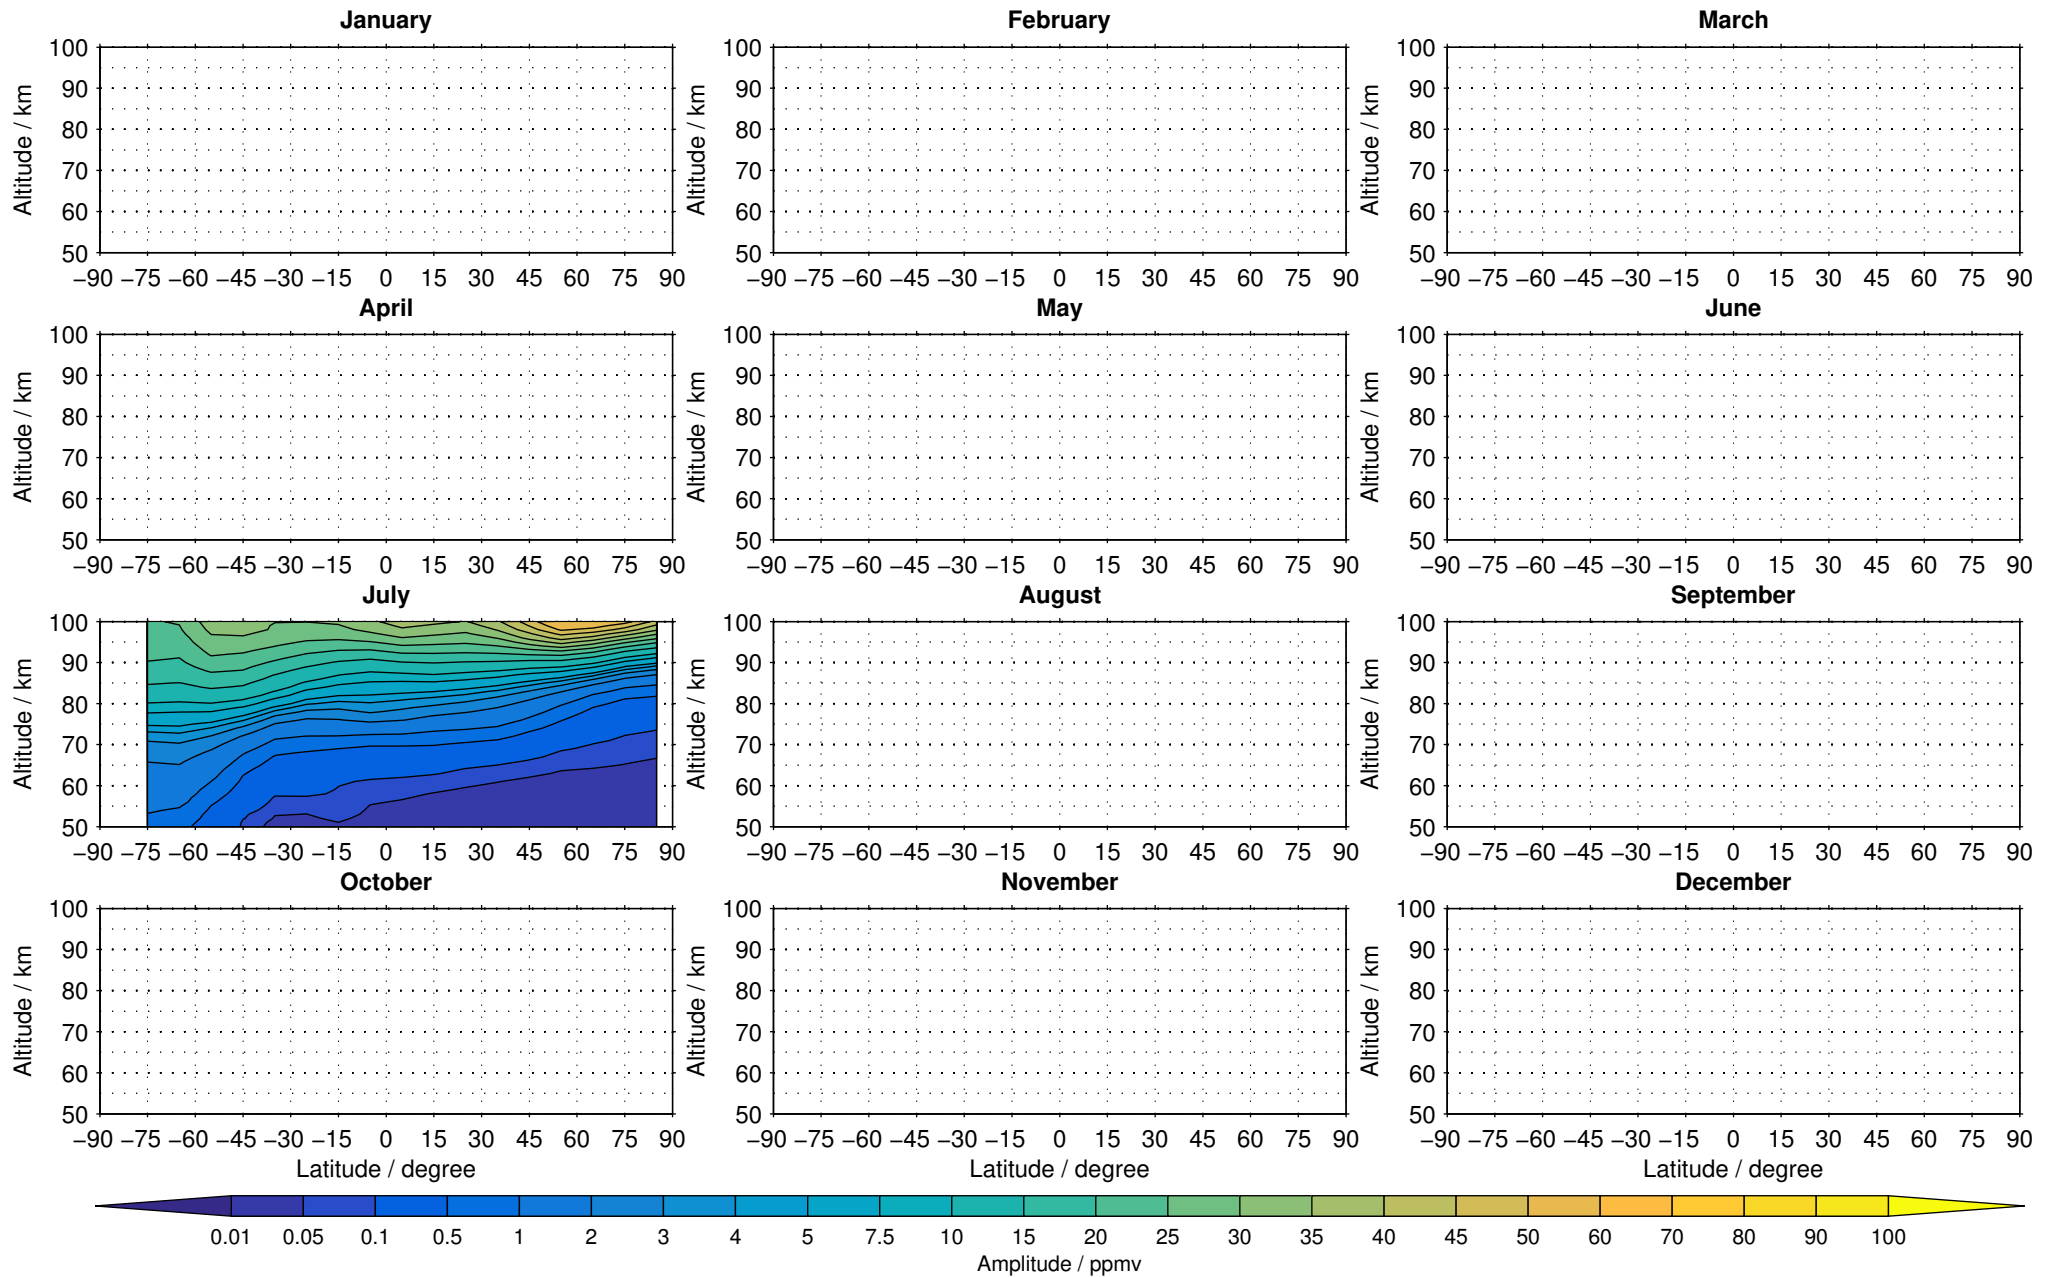

Envisat/MIPAS (IMKIAA) V5R v721 NLC daytime carbon monoxide distribution for 2005

Creation Time:
11-04-2017
21:30:25 LT

Envisat/MIPAS (IMKIAA) V5R v721 NLC daytime carbon monoxide distribution for 2007

Creation Time:
11-04-2017
21:30:26 LT

Envisat/MIPAS (IMKIAA) V5R v721 NLC daytime carbon monoxide distribution for 2008

Creation Time:
11-04-2017
21:30:26 LT

Envisat/MIPAS (IMKIAA) V5R v721 NLC daytime carbon monoxide distribution for 2009

Creation Time:
11-04-2017
21:30:27 LT

Envisat/MIPAS (IMKIAA) V5R v721 NLC daytime carbon monoxide distribution for 2010

Creation Time:
11-04-2017
21:30:27 LT

Envisat/MIPAS (IMKIAA) V5R v721 NLC daytime carbon monoxide distribution for 2011

Creation Time:
11-04-2017
21:30:28 LT