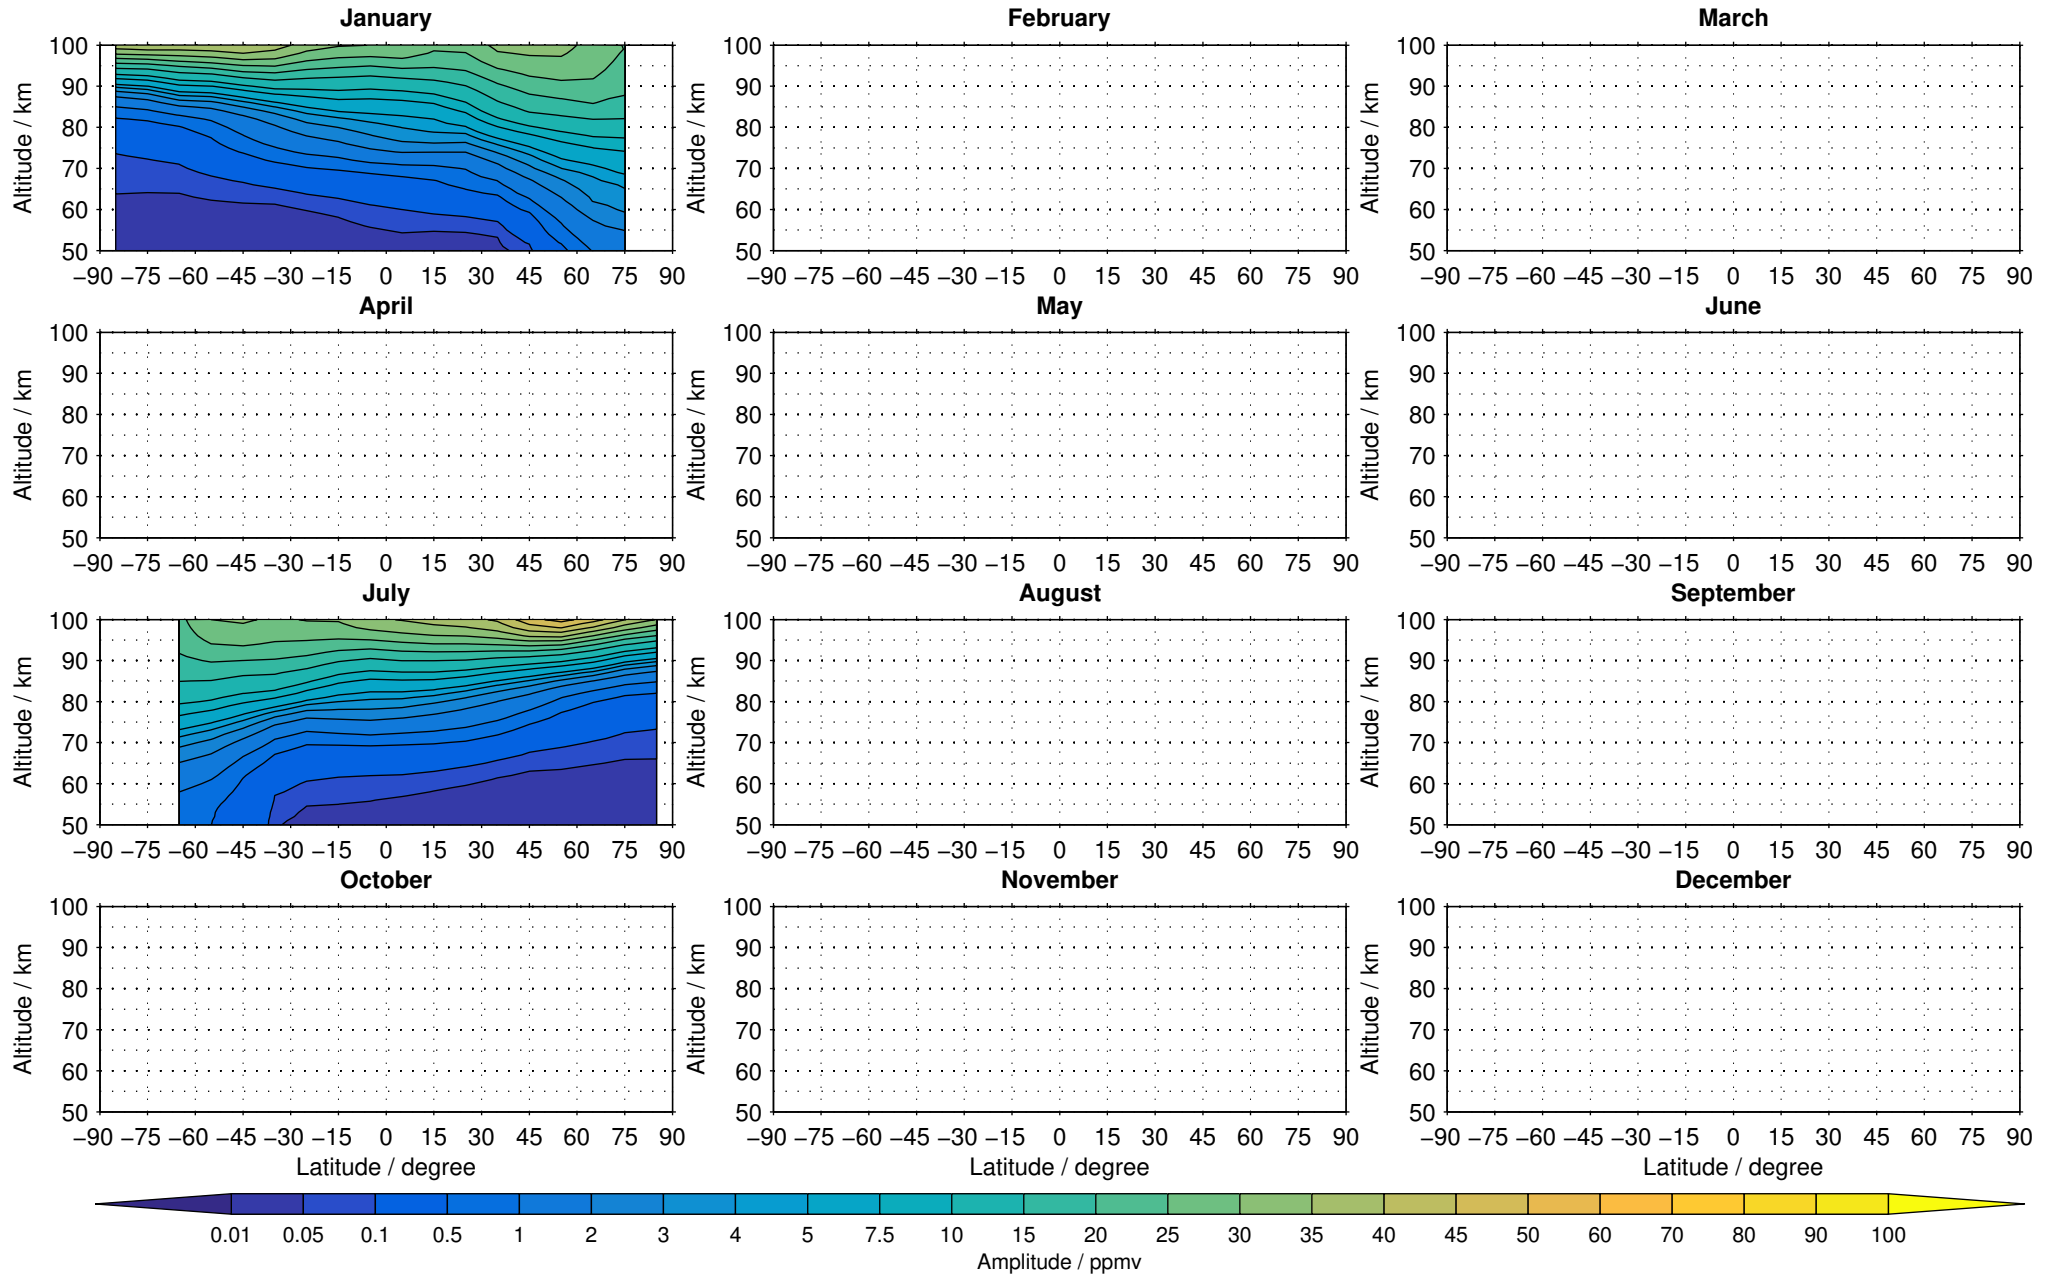

Envisat/MIPAS (IMKIAA) V5R v721 NLC daytime carbon monoxide distribution for 2008

Creation Time:
11-04-2017
21:30:26 LT

Envisat/MIPAS (IMKIAA) V5R v721 NLC daytime carbon monoxide distribution for 2009

Creation Time:
11-04-2017
21:30:27 LT

Envisat/MIPAS (IMKIAA) V5R v721 NLC daytime carbon monoxide distribution for 2010

Creation Time:
11-04-2017
21:30:27 LT

Envisat/MIPAS (IMKIAA) V5R v721 NLC daytime carbon monoxide distribution for 2011

Creation Time:
11-04-2017
21:30:28 LT