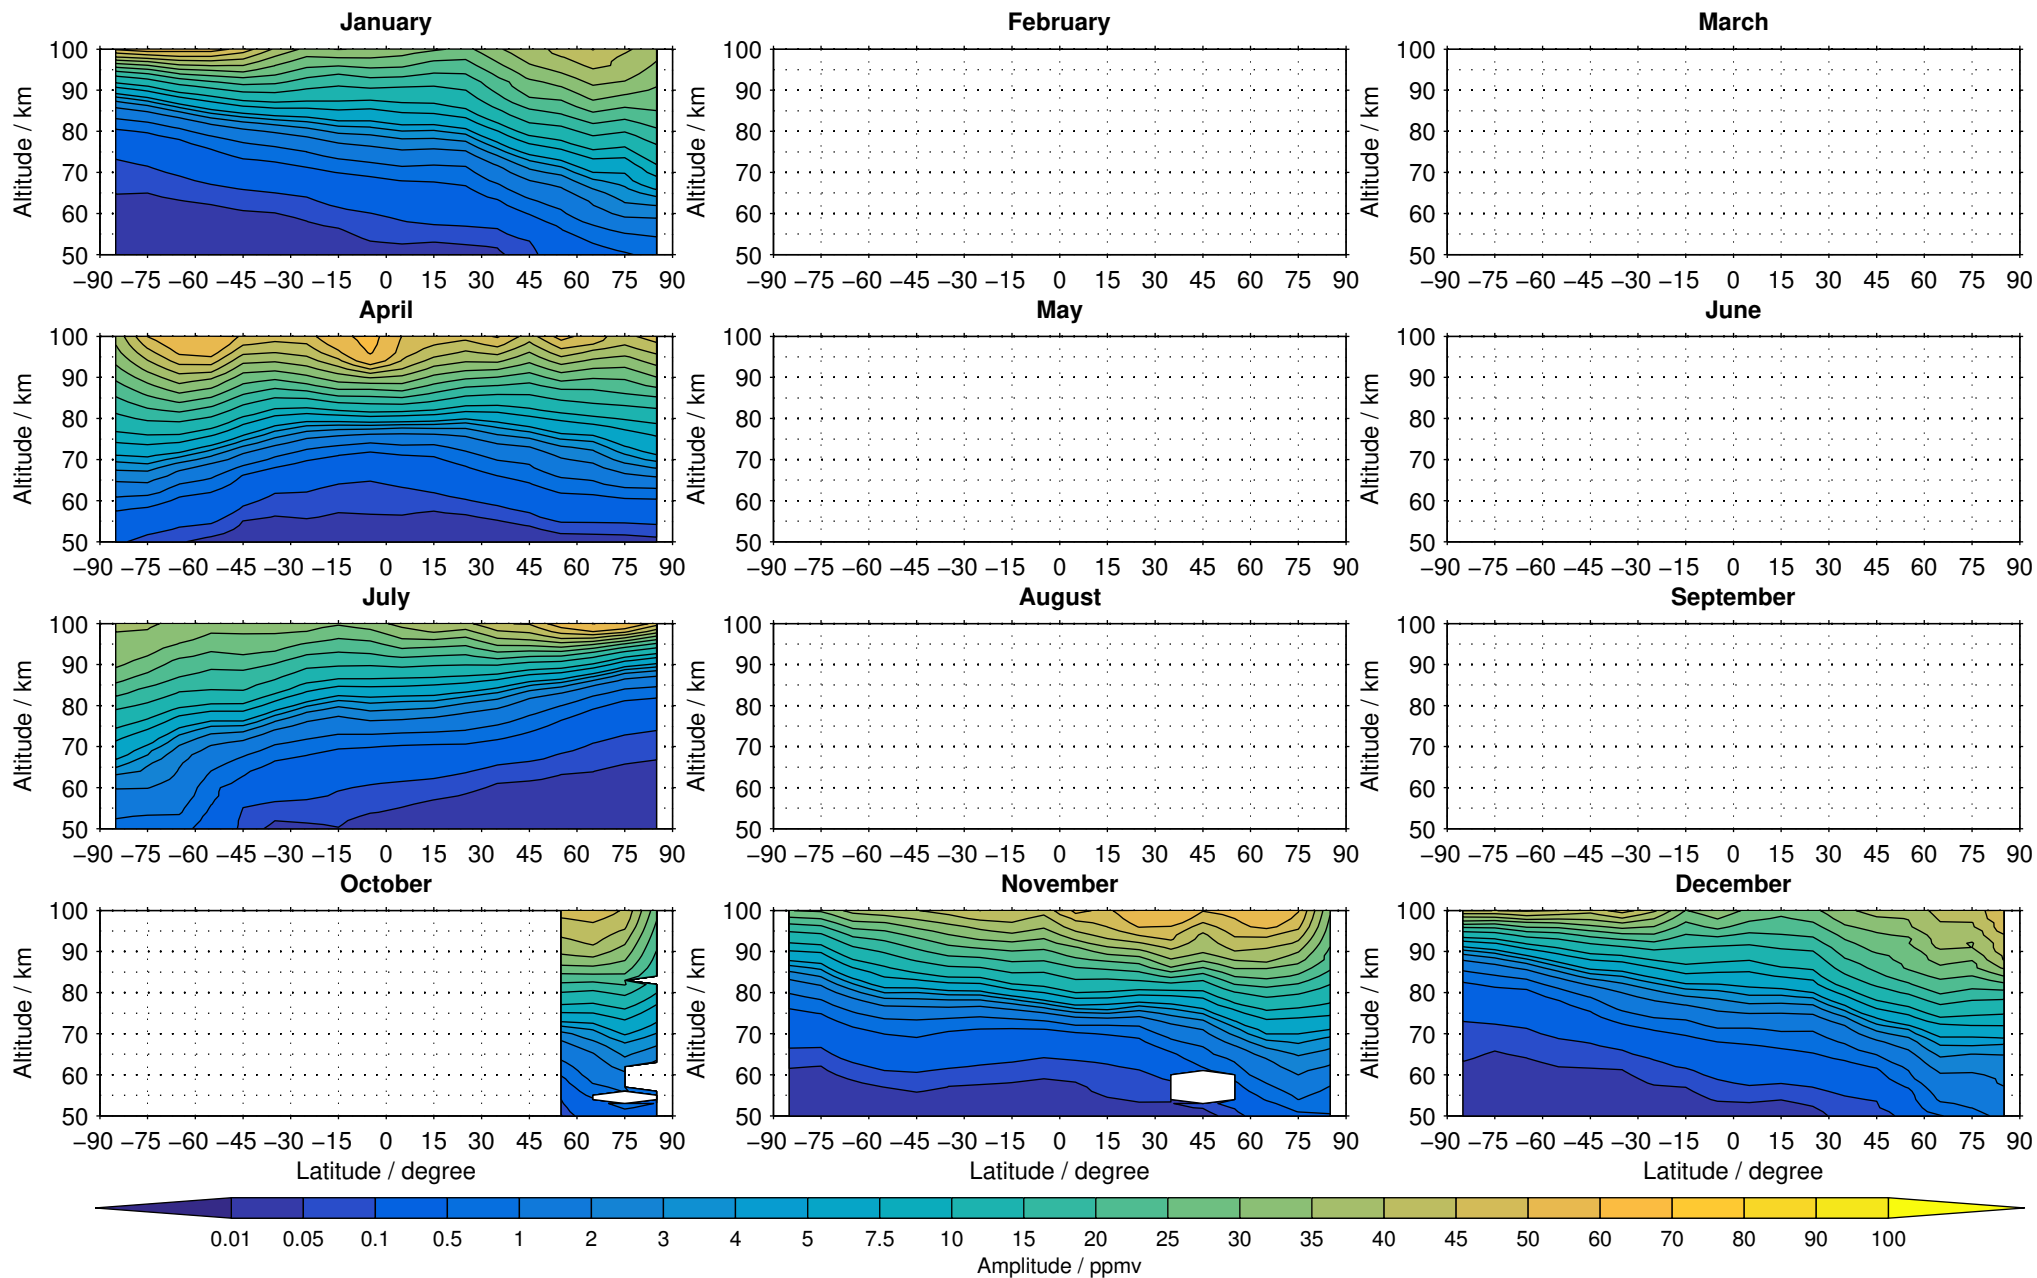

Envisat/MIPAS (IMKIAA) V5R v621 UA carbon monoxide distribution for 2005

Creation Time:
11-04-2017
21:29:25 LT

Envisat/MIPAS (IMKIAA) V5R v621 UA carbon monoxide distribution for 2006

Creation Time:
11-04-2017
21:29:26 LT

Envisat/MIPAS (IMKIAA) V5R v621 UA carbon monoxide distribution for 2007

Creation Time:
11-04-2017
21:29:27 LT

Envisat/MIPAS (IMKIAA) V5R v621 UA carbon monoxide distribution for 2008

Creation Time:
11-04-2017
21:29:28 LT

Envisat/MIPAS (IMKIAA) V5R v621 UA carbon monoxide distribution for 2009

Creation Time:
11-04-2017
21:29:29 LT

Envisat/MIPAS (IMKIAA) V5R v621 UA carbon monoxide distribution for 2010

Creation Time:
11-04-2017
21:29:30 LT