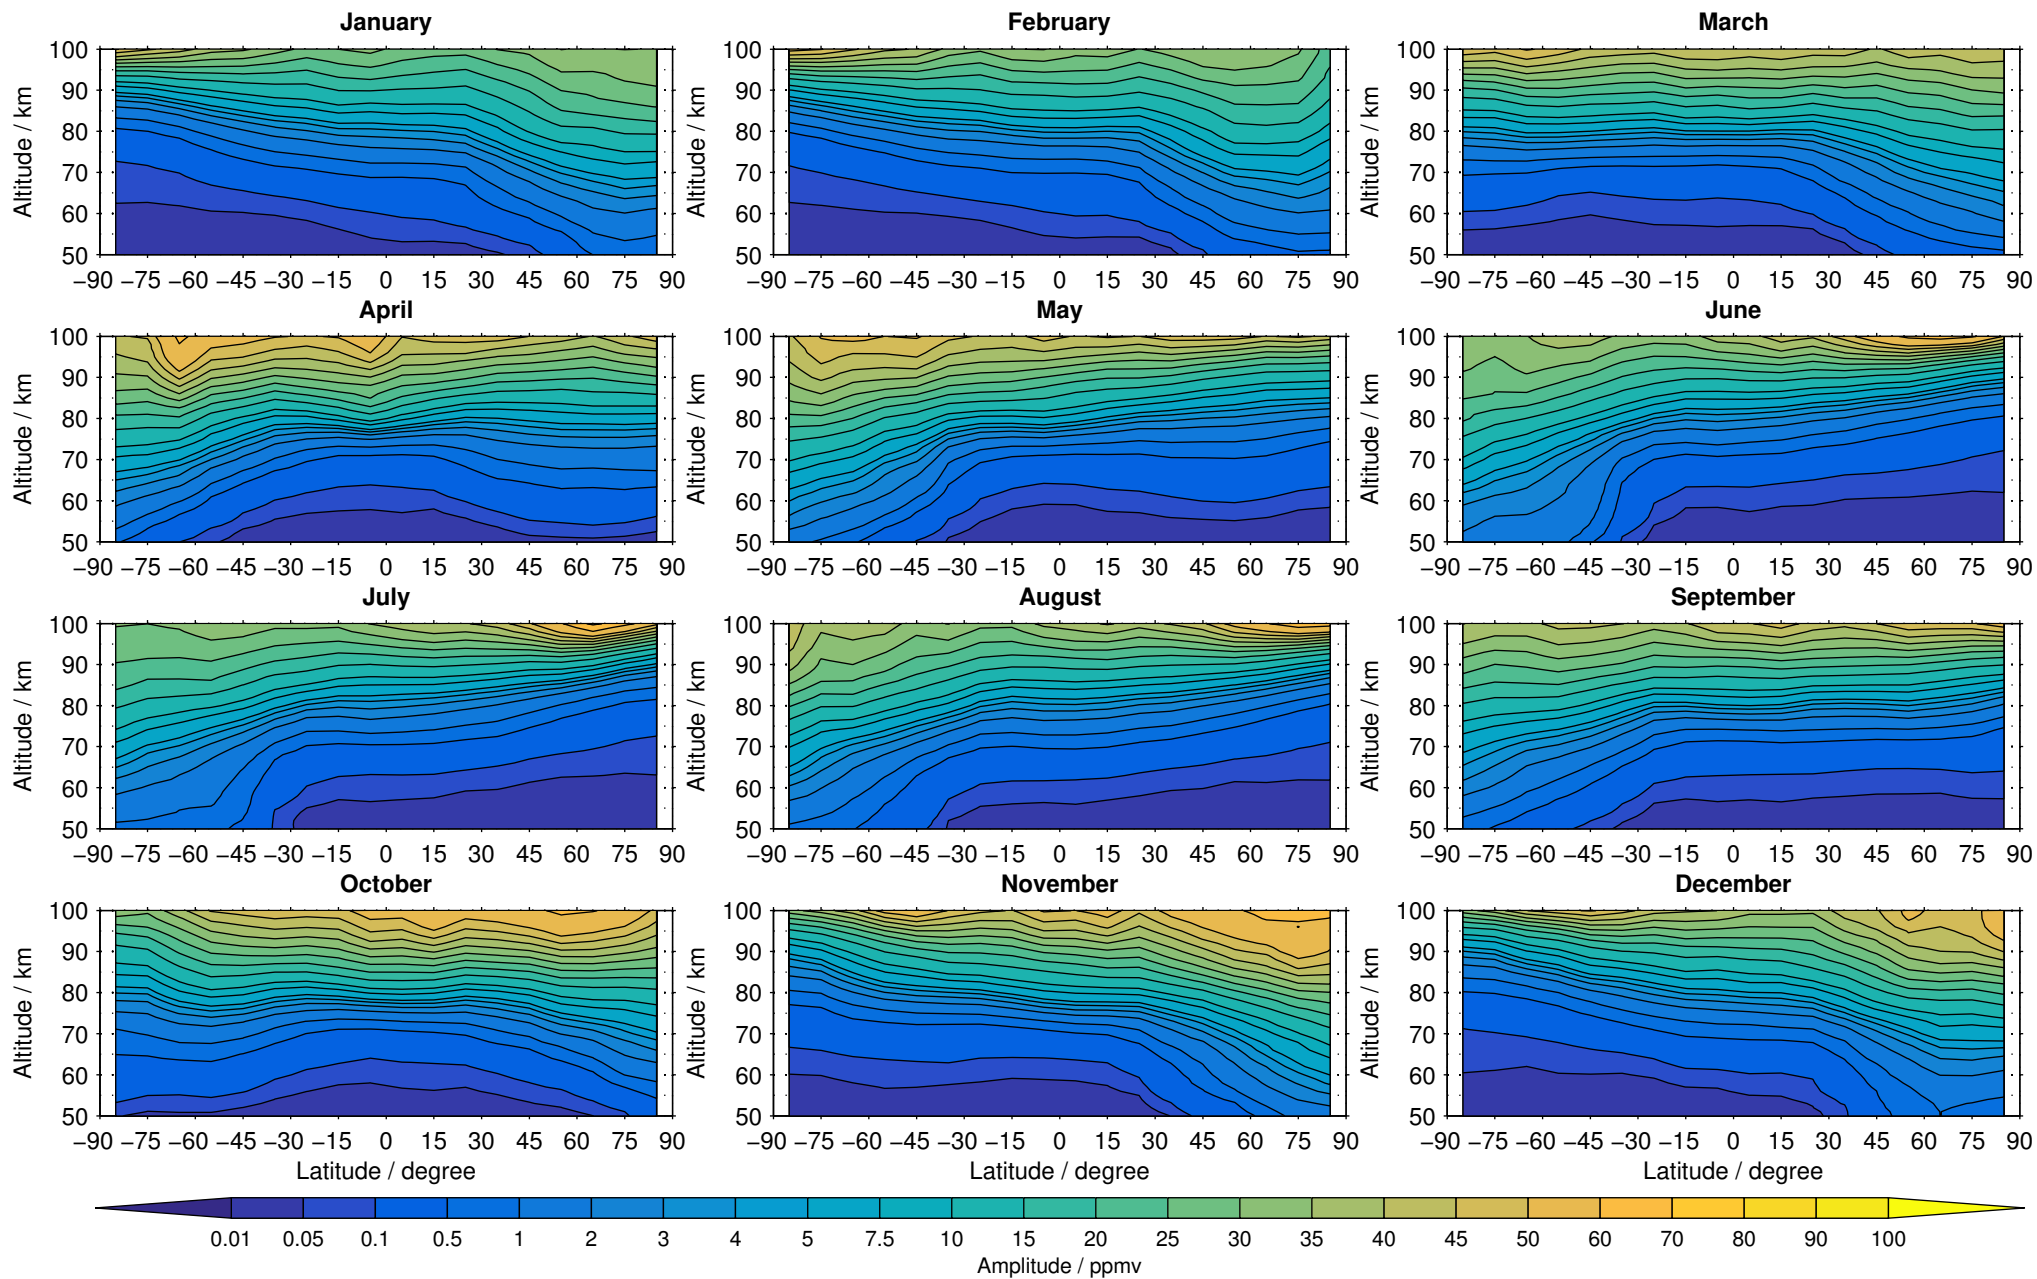

Envisat/MIPAS (IMKIAA) V5R v621 UA carbon monoxide distribution for 2009

Creation Time:
11-04-2017
21:29:29 LT

Envisat/MIPAS (IMKIAA) V5R v621 UA carbon monoxide distribution for 2010

Creation Time:
11-04-2017
21:29:30 LT

Envisat/MIPAS (IMKIAA) V5R v621 UA carbon monoxide distribution for 2011

Creation Time:
11-04-2017
21:29:31 LT

Envisat/MIPAS (IMKIAA) V5R v621 UA carbon monoxide distribution for 2012

Creation Time:
11-04-2017
21:29:32 LT