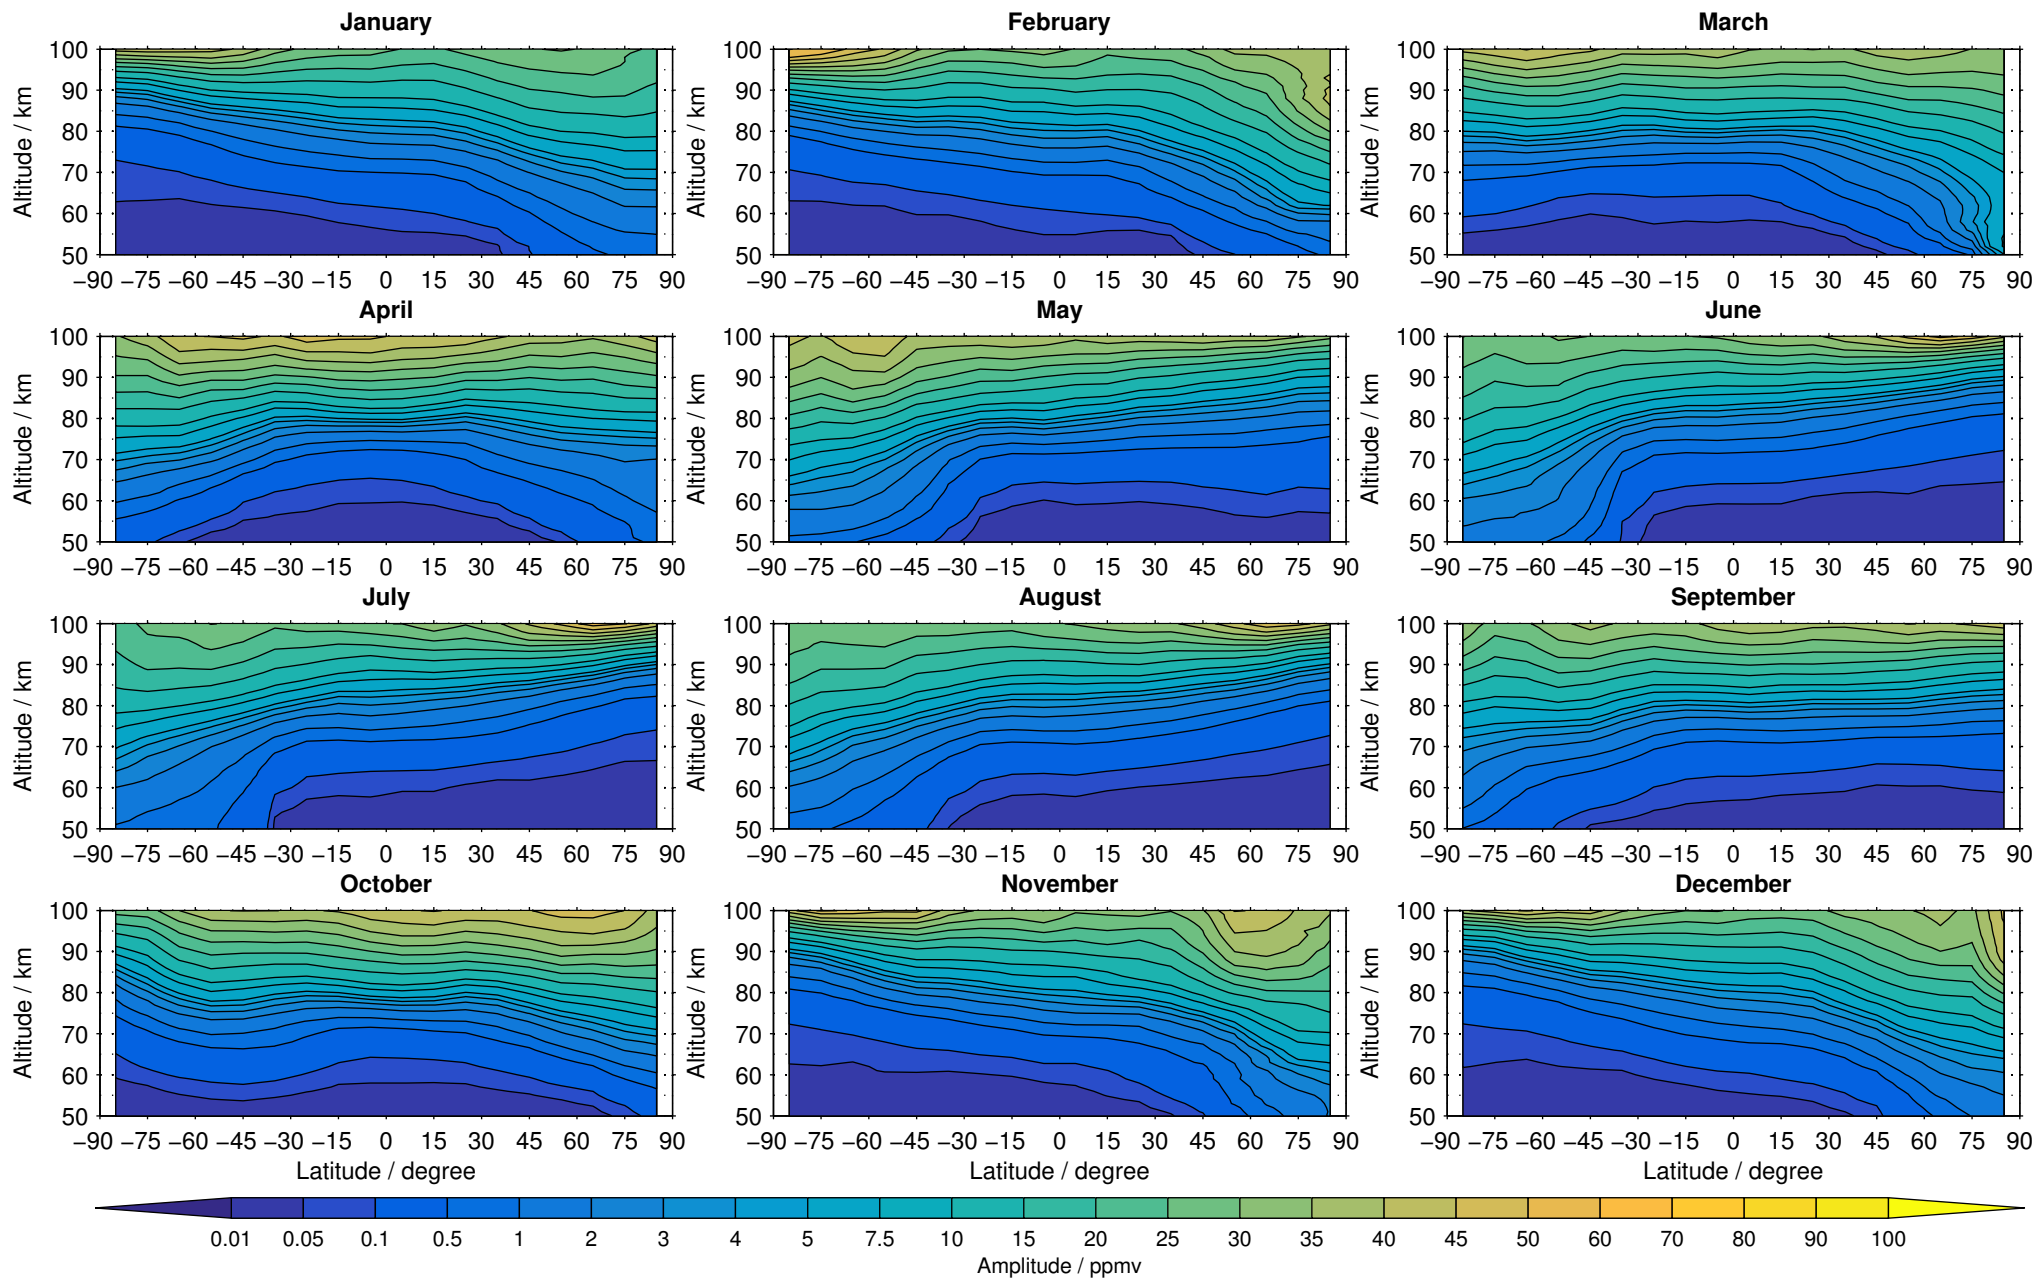

Envisat/MIPAS (IMKIAA) V5R v621 UA carbon monoxide distribution for 2007

Creation Time:
11-04-2017
21:29:27 LT

Envisat/MIPAS (IMKIAA) V5R v621 UA carbon monoxide distribution for 2008

Creation Time:
11-04-2017
21:29:28 LT

Envisat/MIPAS (IMKIAA) V5R v621 UA carbon monoxide distribution for 2009

Creation Time:
11-04-2017
21:29:29 LT

Envisat/MIPAS (IMKIAA) V5R v621 UA carbon monoxide distribution for 2010

Creation Time:
11-04-2017
21:29:30 LT