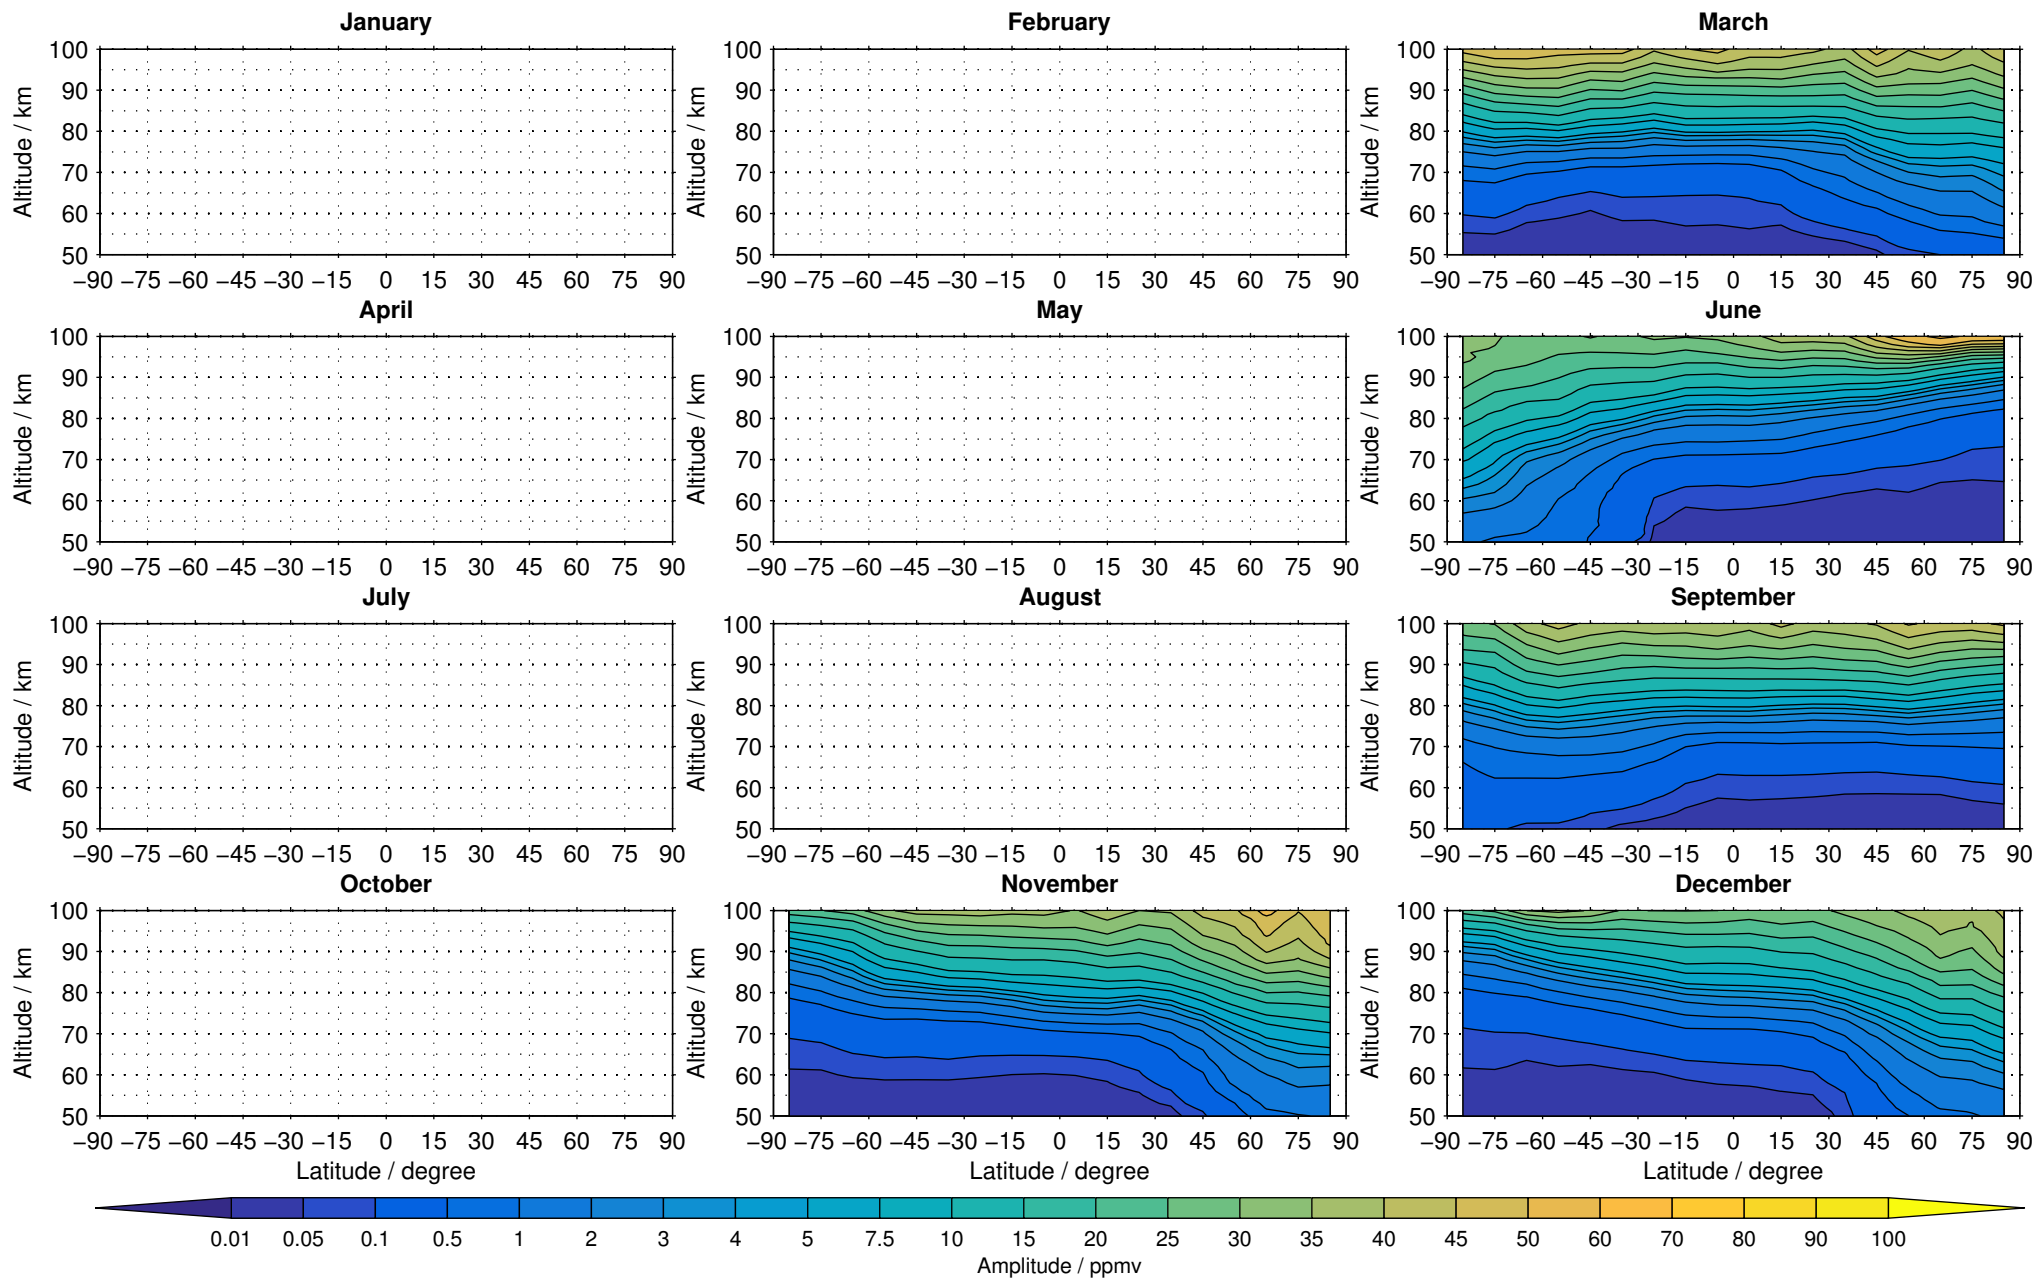

Envisat/MIPAS (IMKIAA) V5R v621 UA carbon monoxide distribution for 2005

Creation Time:
11-04-2017
21:29:25 LT

Envisat/MIPAS (IMKIAA) V5R v621 UA carbon monoxide distribution for 2006

Creation Time:
11-04-2017
21:29:26 LT

Envisat/MIPAS (IMKIAA) V5R v621 UA carbon monoxide distribution for 2007

Creation Time:
11-04-2017
21:29:27 LT

Envisat/MIPAS (IMKIAA) V5R v621 UA carbon monoxide distribution for 2008

Creation Time:
11-04-2017
21:29:28 LT

Envisat/MIPAS (IMKIAA) V5R v621 UA carbon monoxide distribution for 2009

Creation Time:
11-04-2017
21:29:29 LT

Envisat/MIPAS (IMKIAA) V5R v621 UA carbon monoxide distribution for 2010

Creation Time:
11-04-2017
21:29:30 LT