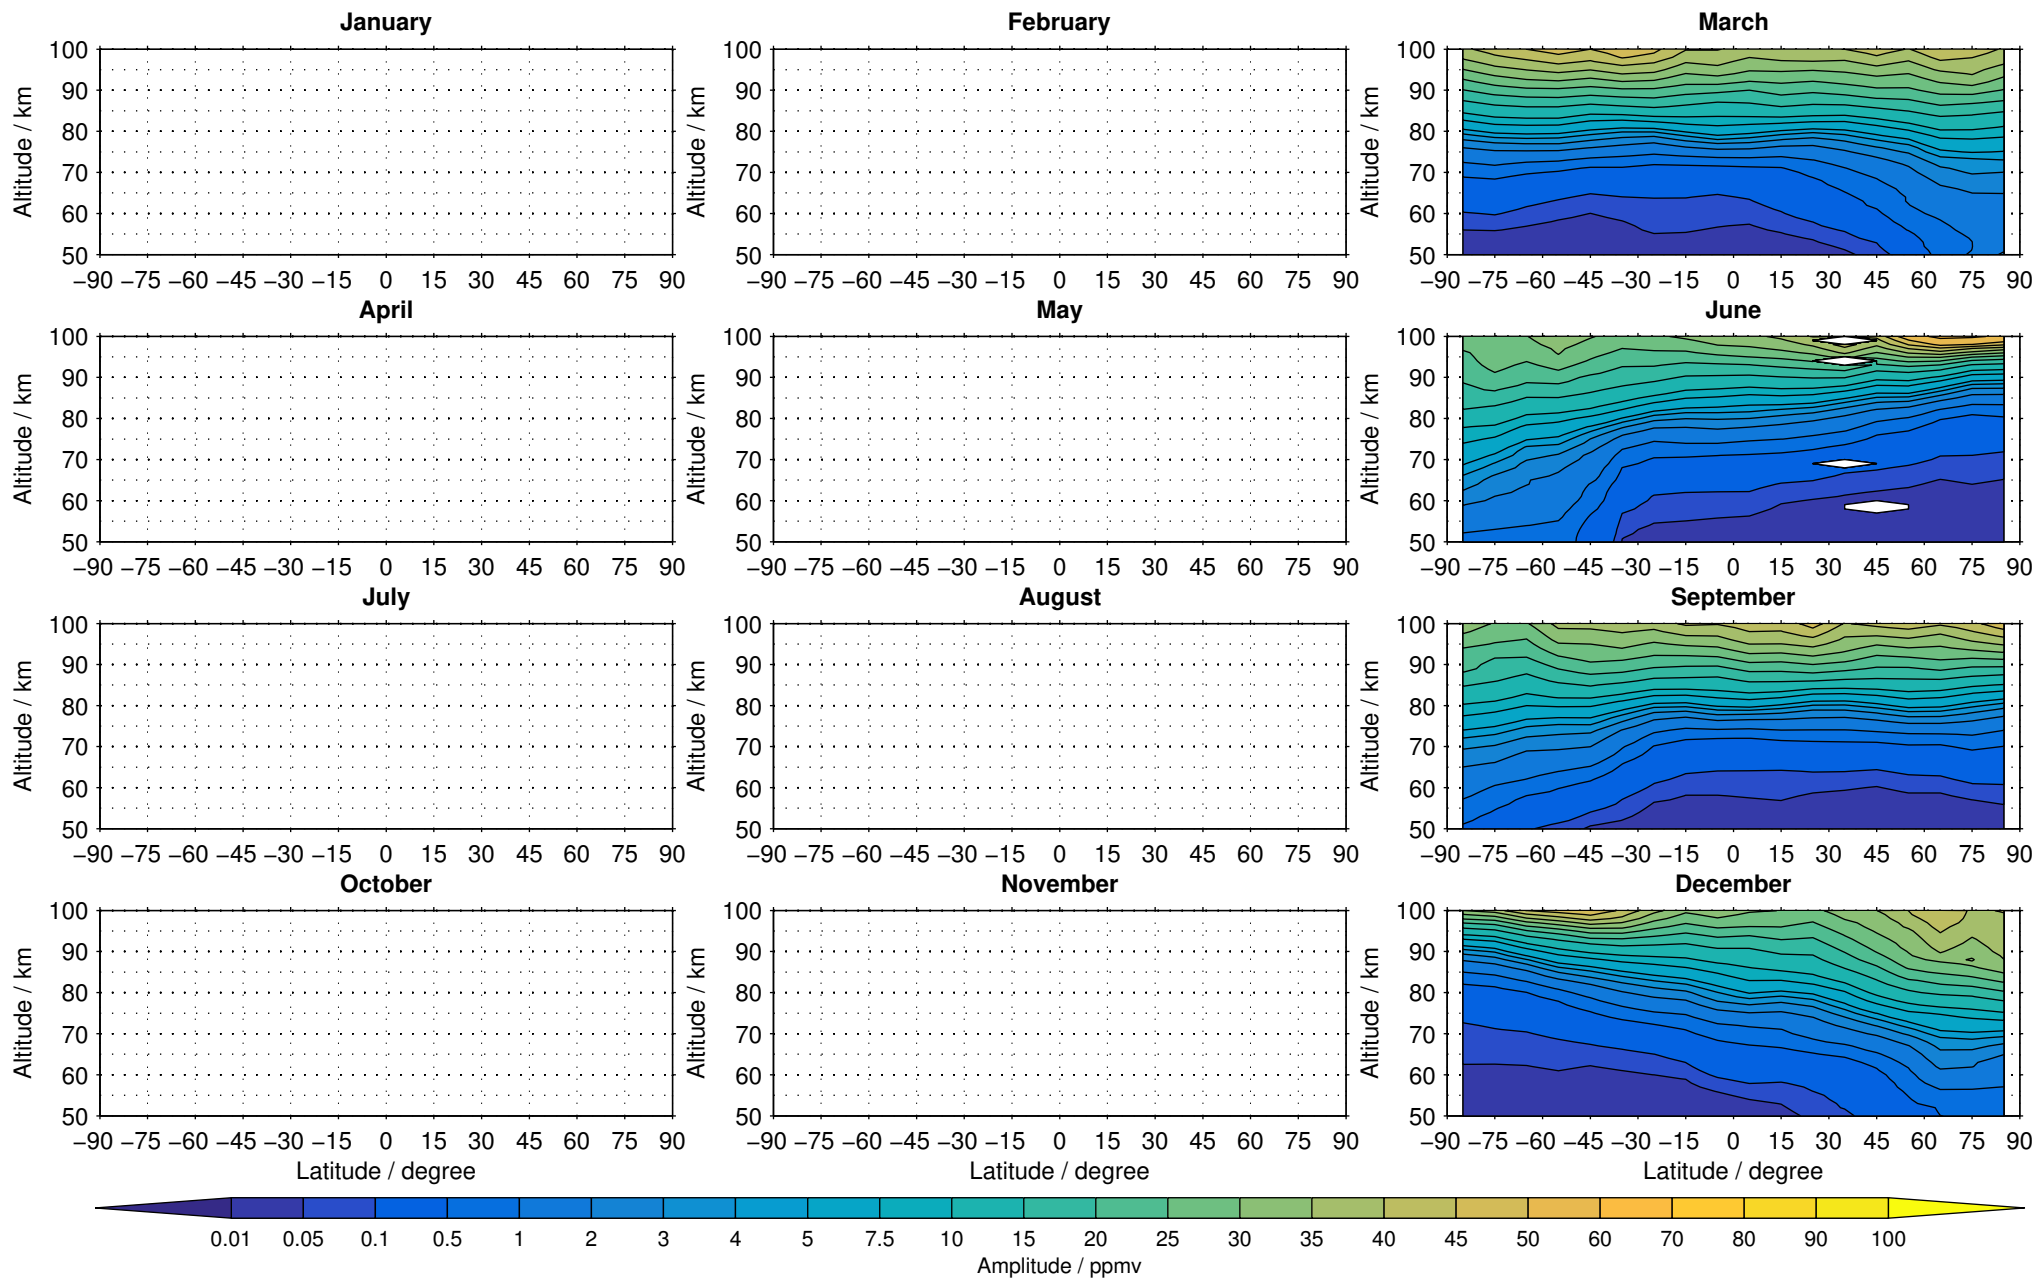

Envisat/MIPAS (IMKIAA) V5R v621 UA carbon monoxide distribution for 2005

Creation Time:
11-04-2017
21:29:25 LT

Envisat/MIPAS (IMKIAA) V5R v621 UA carbon monoxide distribution for 2006

Creation Time:
11-04-2017
21:29:26 LT

Envisat/MIPAS (IMKIAA) V5R v621 UA carbon monoxide distribution for 2007

Creation Time:
11-04-2017
21:29:27 LT

Envisat/MIPAS (IMKIAA) V5R v621 UA carbon monoxide distribution for 2008

Creation Time:
11-04-2017
21:29:28 LT

Envisat/MIPAS (IMKIAA) V5R v621 UA carbon monoxide distribution for 2009

Creation Time:
11-04-2017
21:29:29 LT

Envisat/MIPAS (IMKIAA) V5R v621 UA carbon monoxide distribution for 2010

Creation Time:
11-04-2017
21:29:30 LT