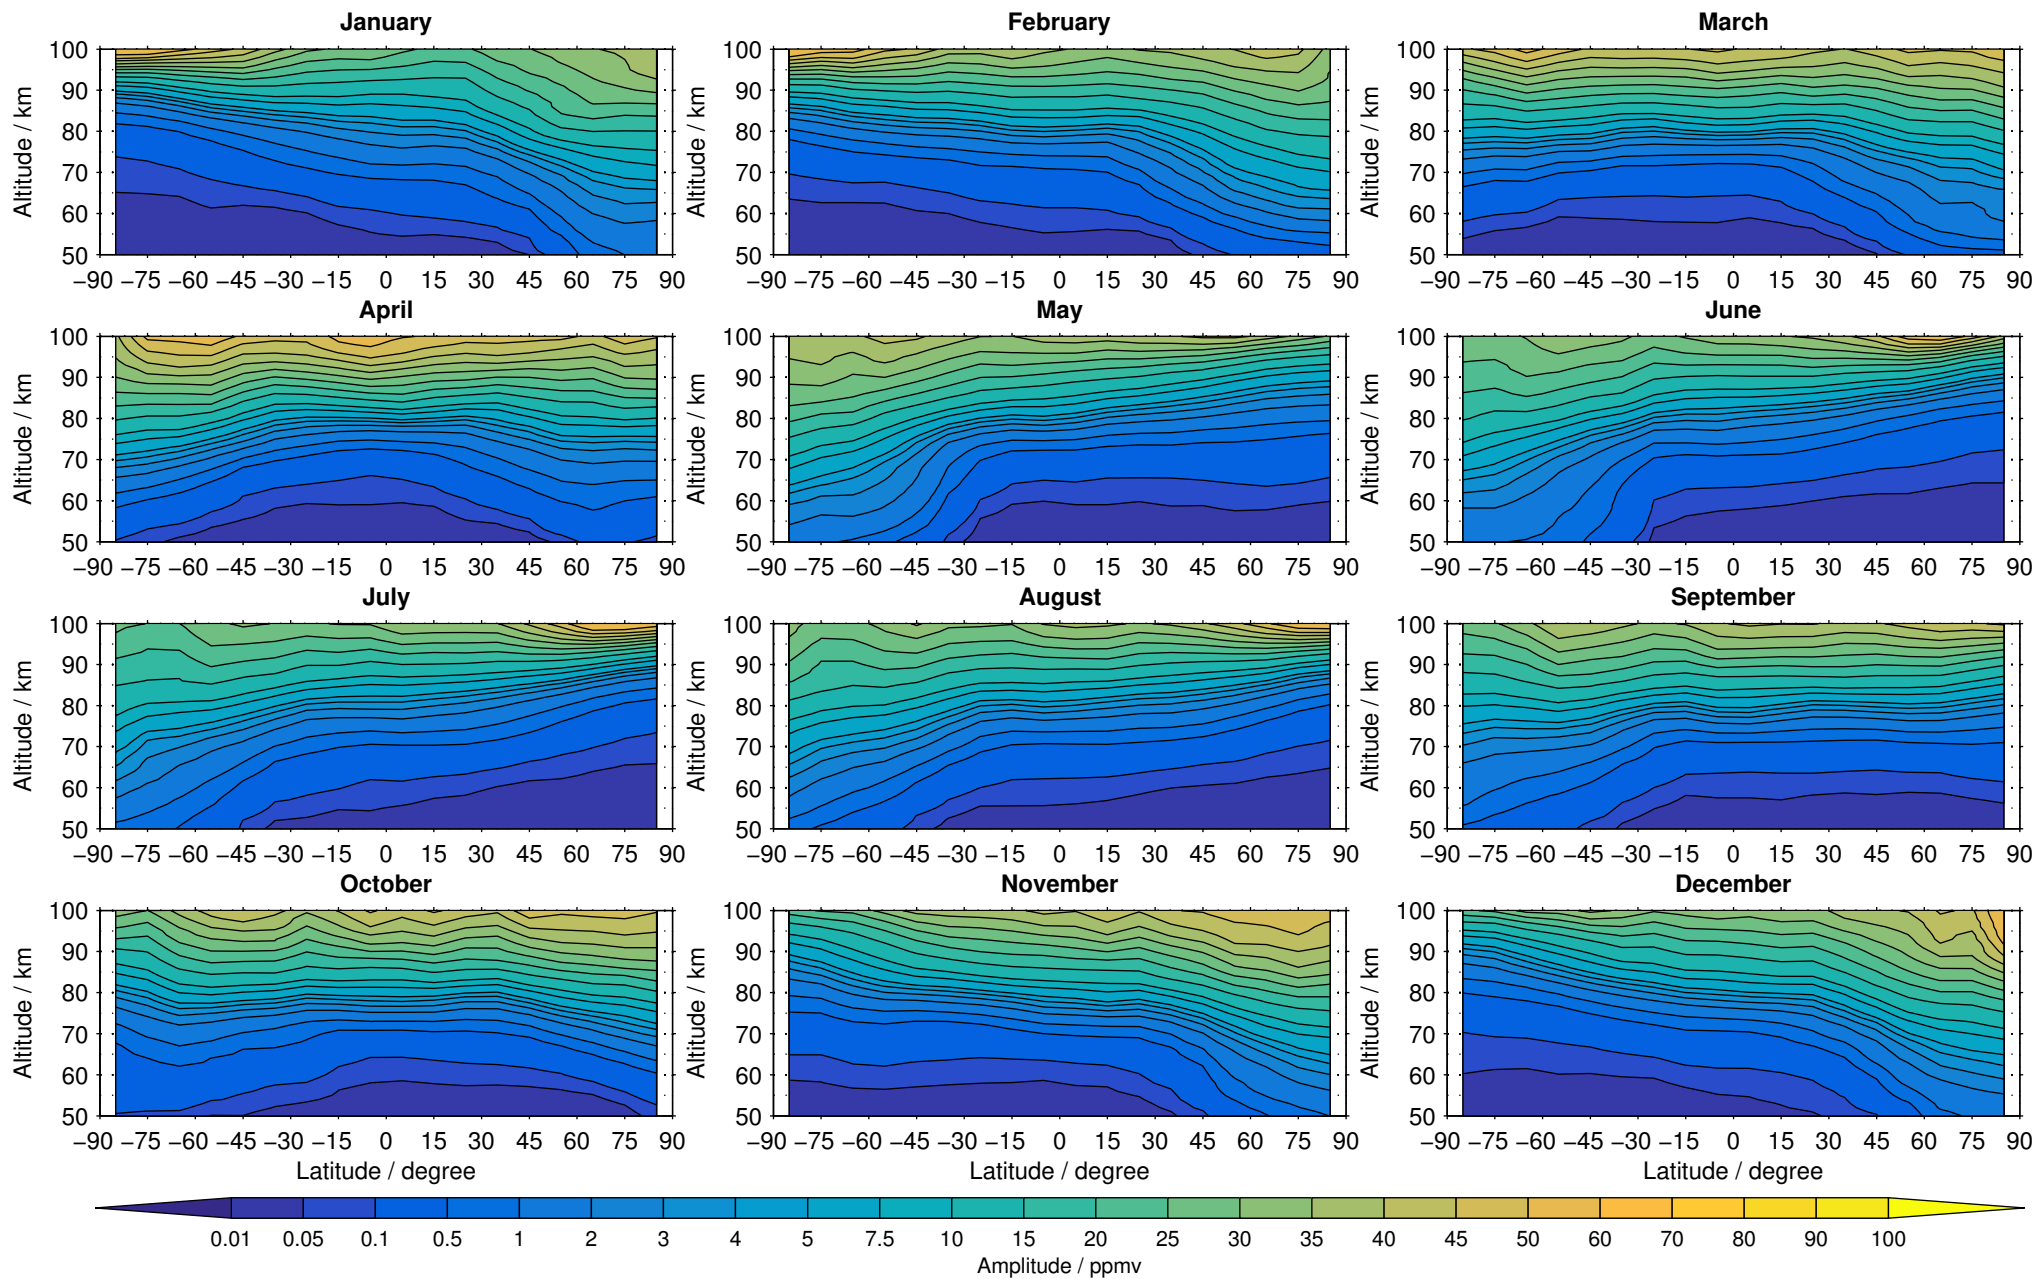

Envisat/MIPAS (IMKIAA) V5R v621 UA carbon monoxide distribution for 2007

Creation Time:
11-04-2017
21:29:27 LT

Envisat/MIPAS (IMKIAA) V5R v621 UA carbon monoxide distribution for 2008

Creation Time:
11-04-2017
21:29:28 LT

Envisat/MIPAS (IMKIAA) V5R v621 UA carbon monoxide distribution for 2009

Creation Time:
11-04-2017
21:29:29 LT

Envisat/MIPAS (IMKIAA) V5R v621 UA carbon monoxide distribution for 2010

Creation Time:
11-04-2017
21:29:30 LT