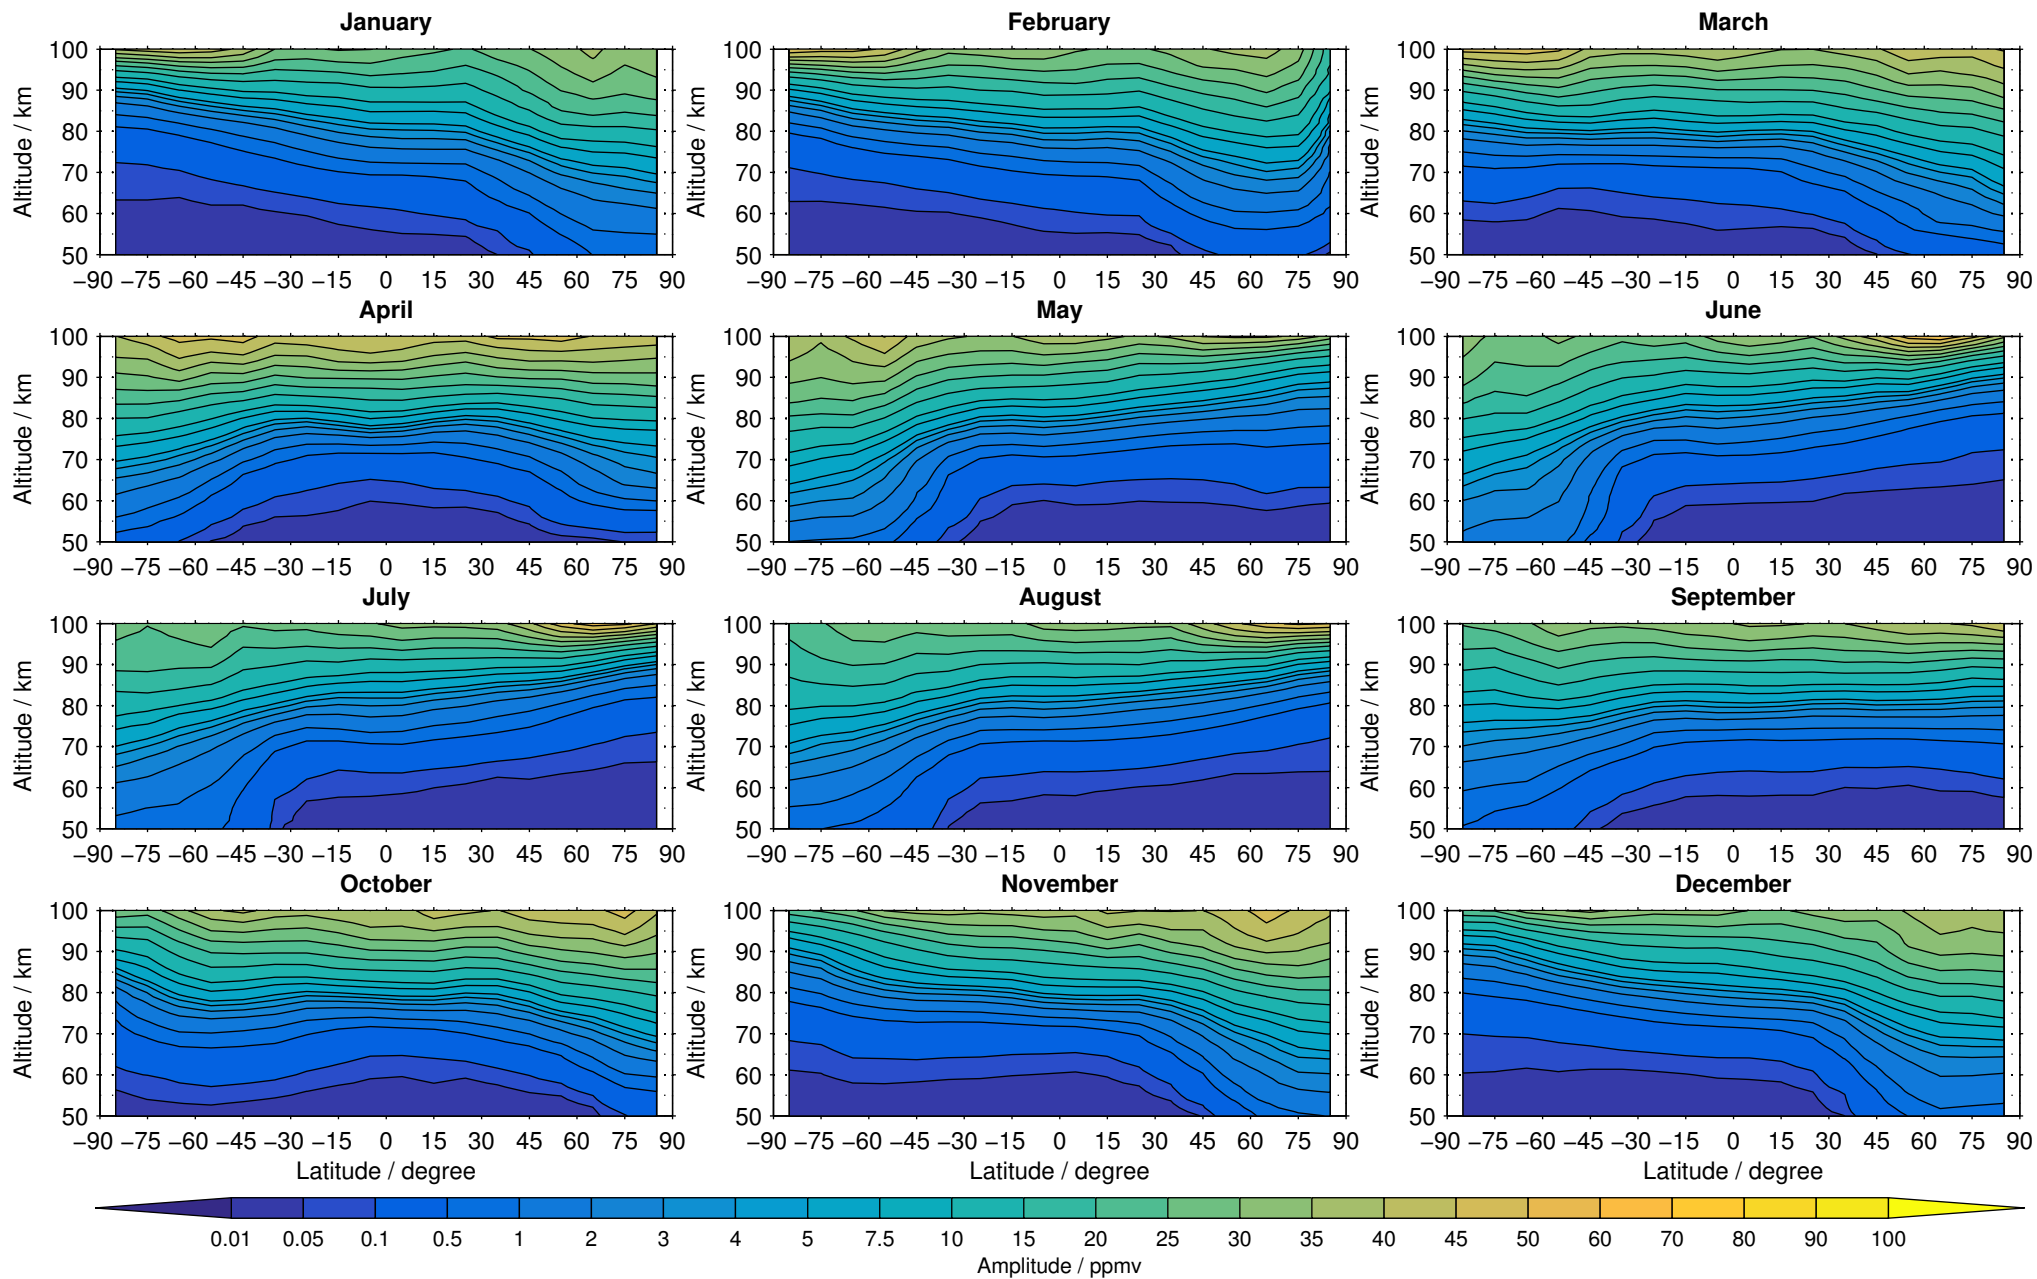

Envisat/MIPAS (IMKIAA) V5R v621 UA carbon monoxide distribution for 2005

Creation Time:
11-04-2017
21:29:25 LT

Envisat/MIPAS (IMKIAA) V5R v621 UA carbon monoxide distribution for 2006

Creation Time:
11-04-2017
21:29:26 LT

Envisat/MIPAS (IMKIAA) V5R v621 UA carbon monoxide distribution for 2007

Creation Time:
11-04-2017
21:29:27 LT

Envisat/MIPAS (IMKIAA) V5R v621 UA carbon monoxide distribution for 2008

Creation Time:
11-04-2017
21:29:28 LT