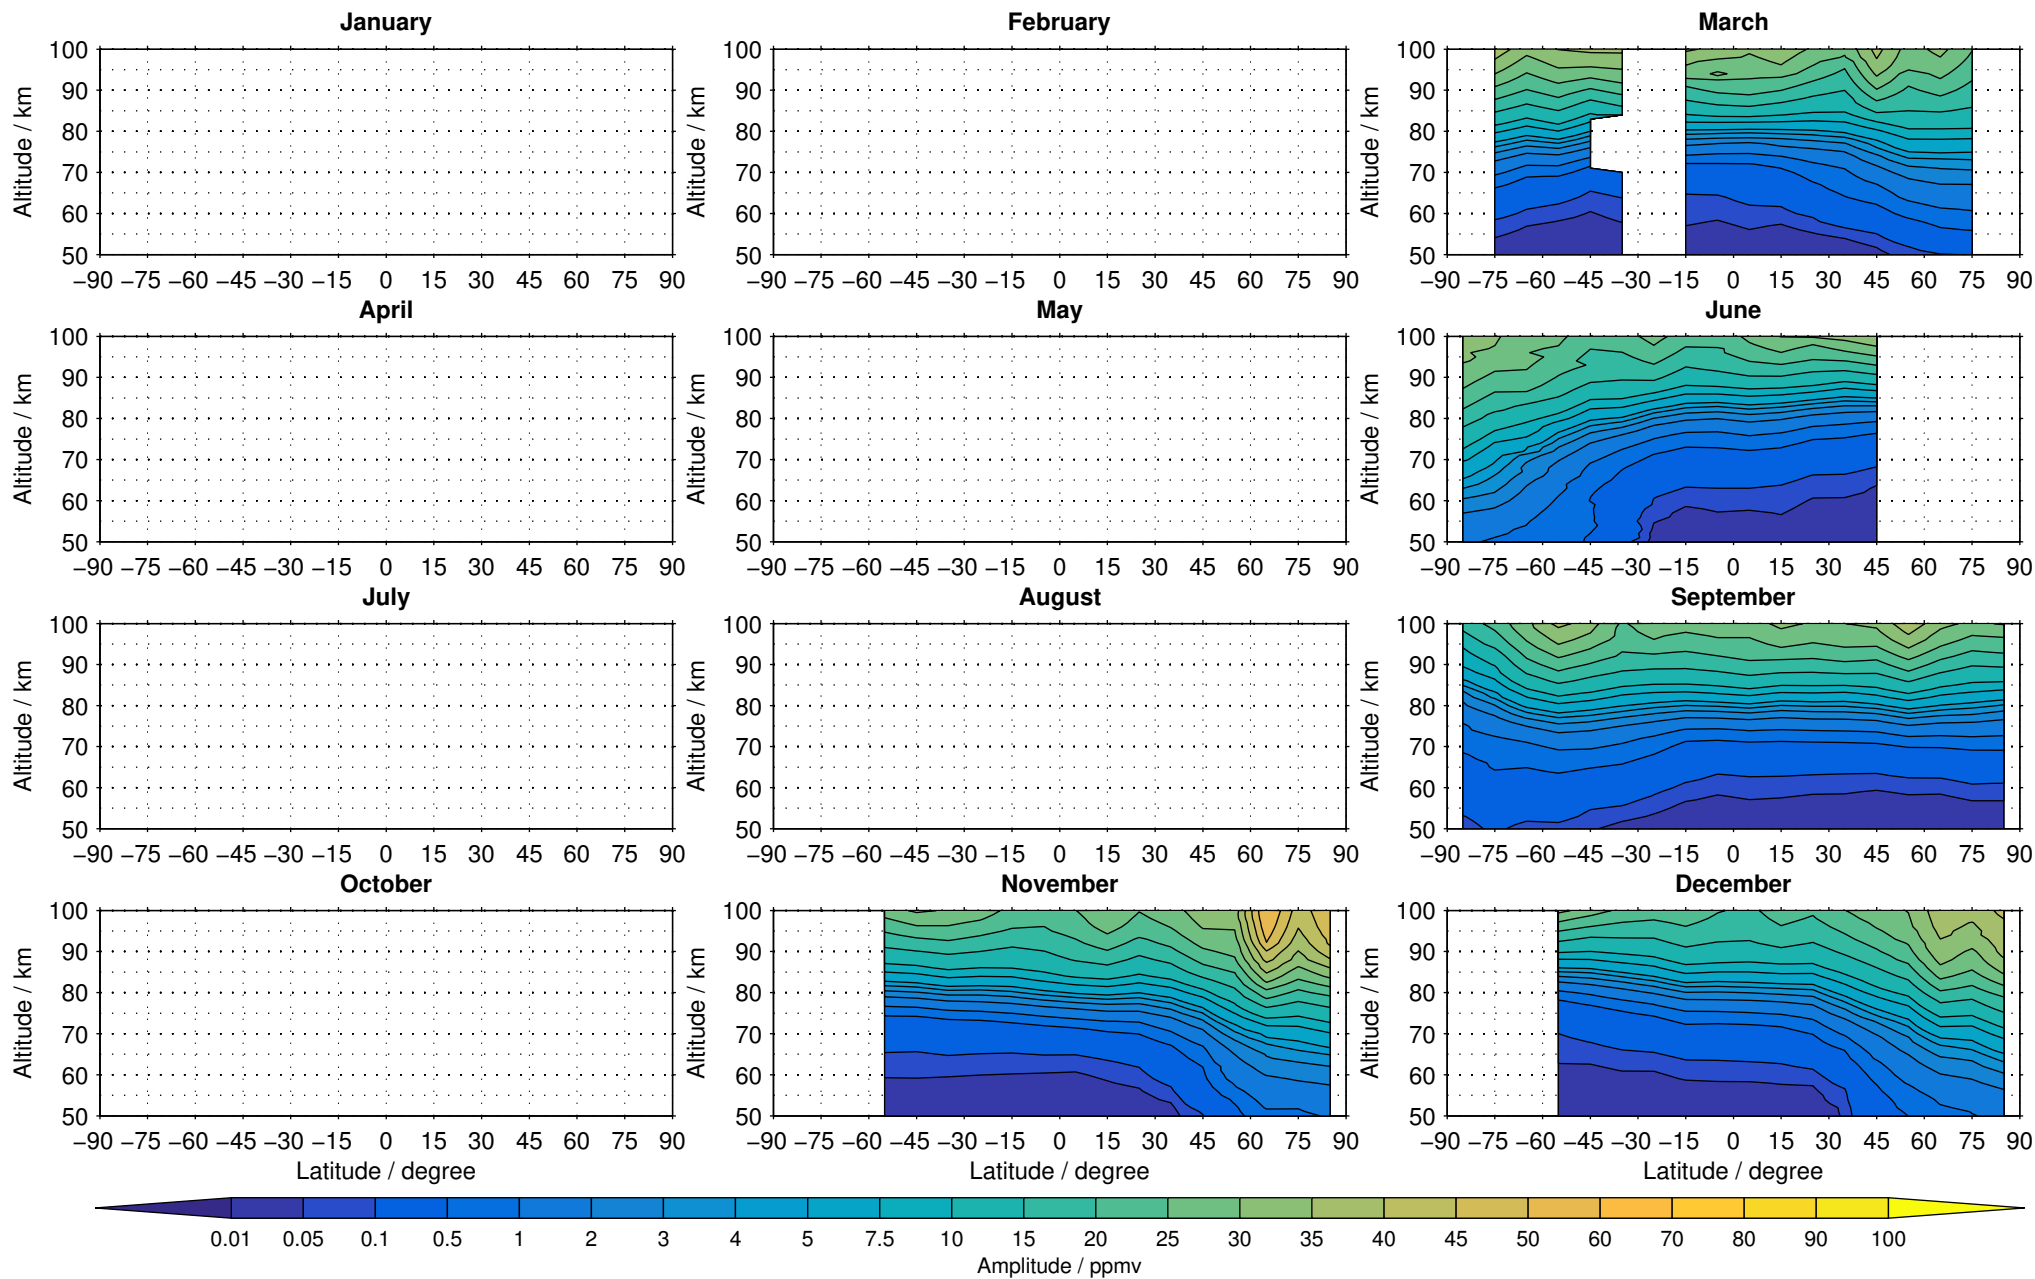

Envisat/MIPAS (IMKIAA) V5R v621 UA nighttime carbon monoxide distribution for 2007

Creation Time:
11-04-2017
21:30:08 LT