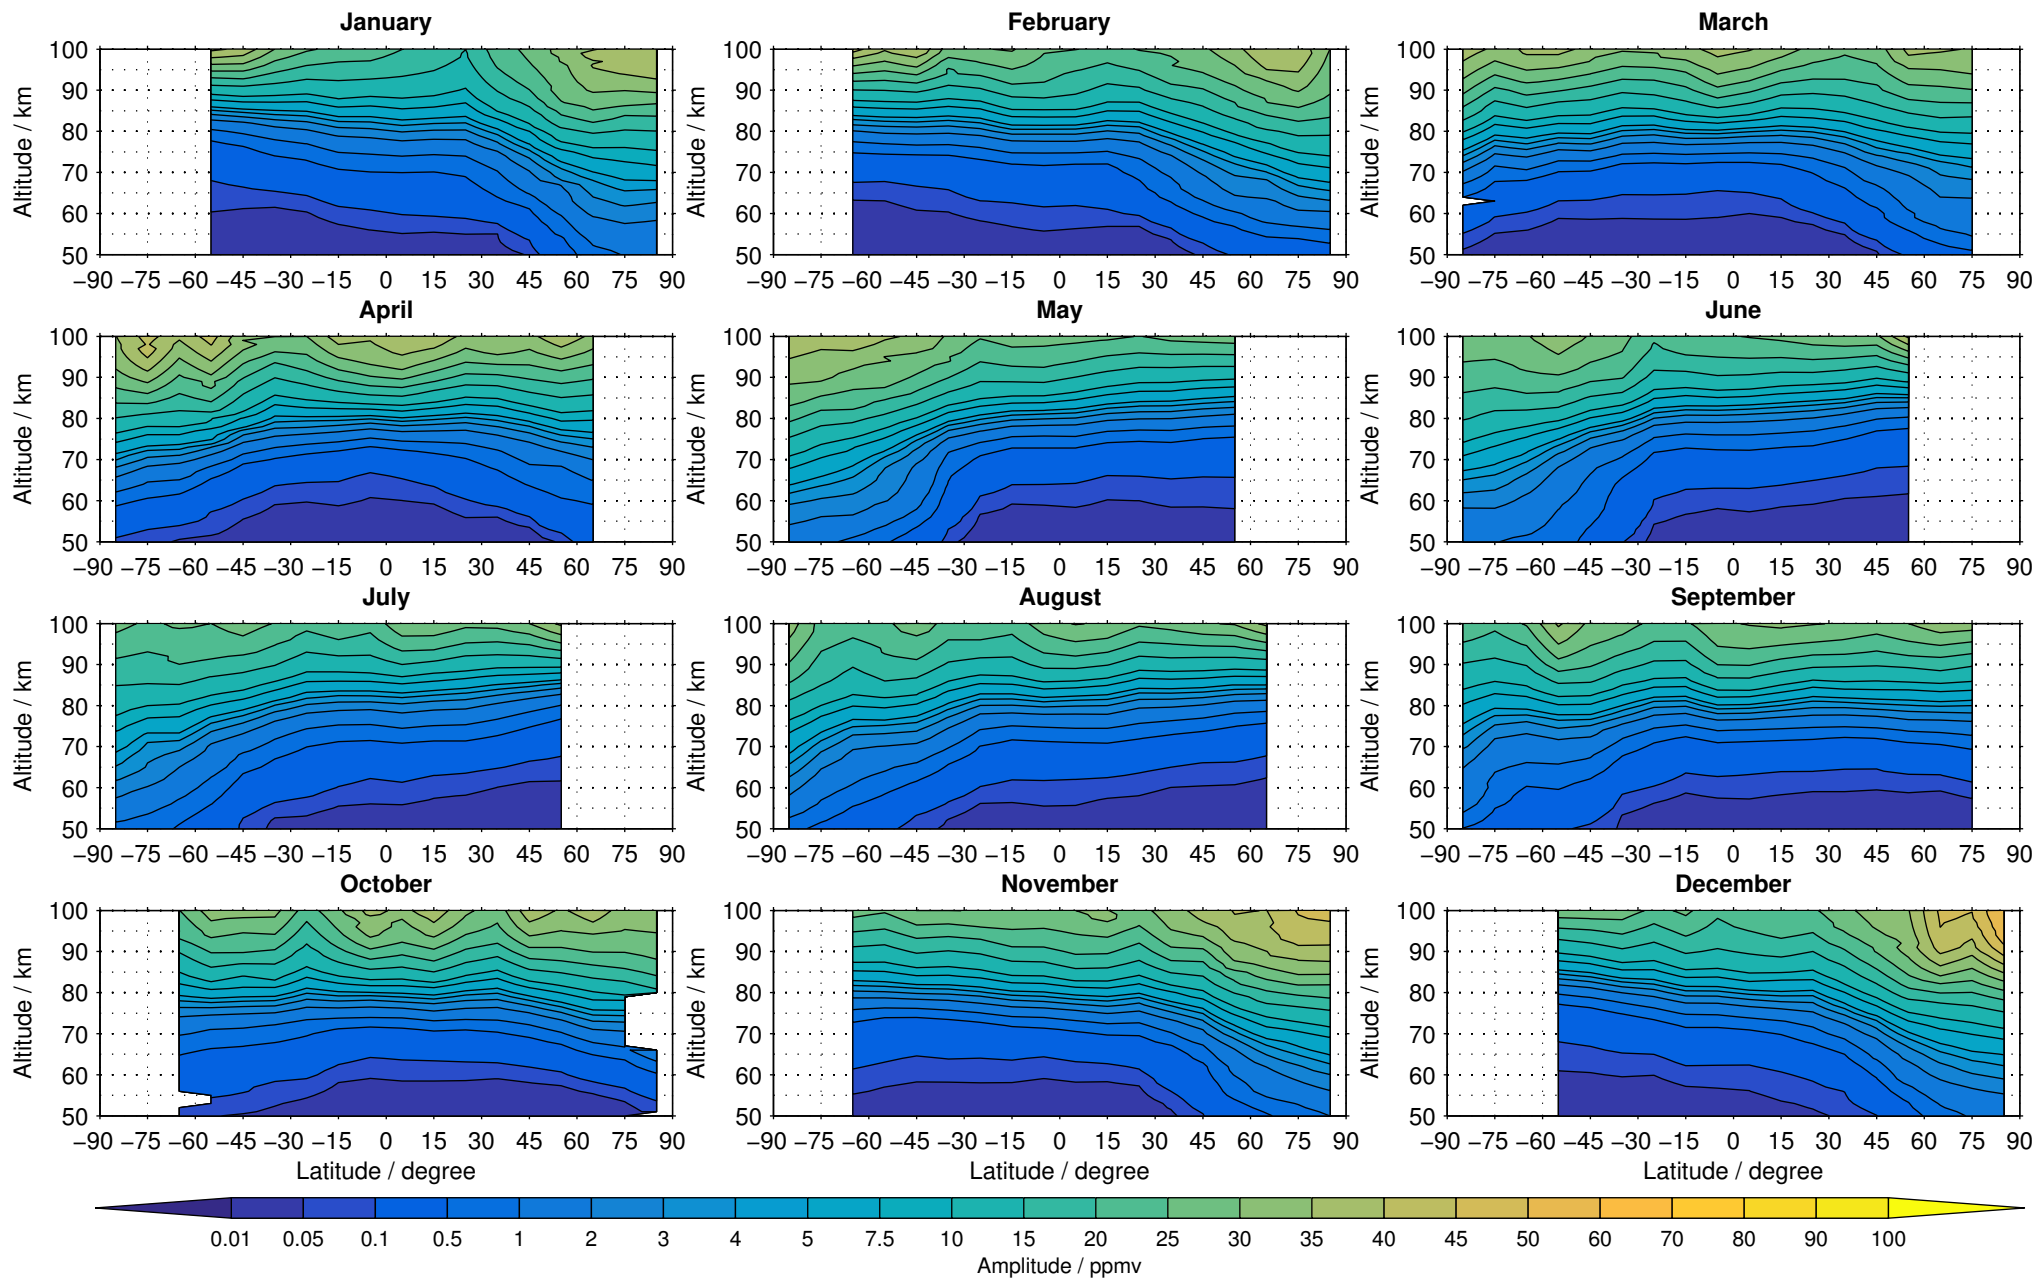

Envisat/MIPAS (IMKIAA) V5R v621 UA nighttime carbon monoxide distribution for 2010

Creation Time:
11-04-2017
21:30:11 LT