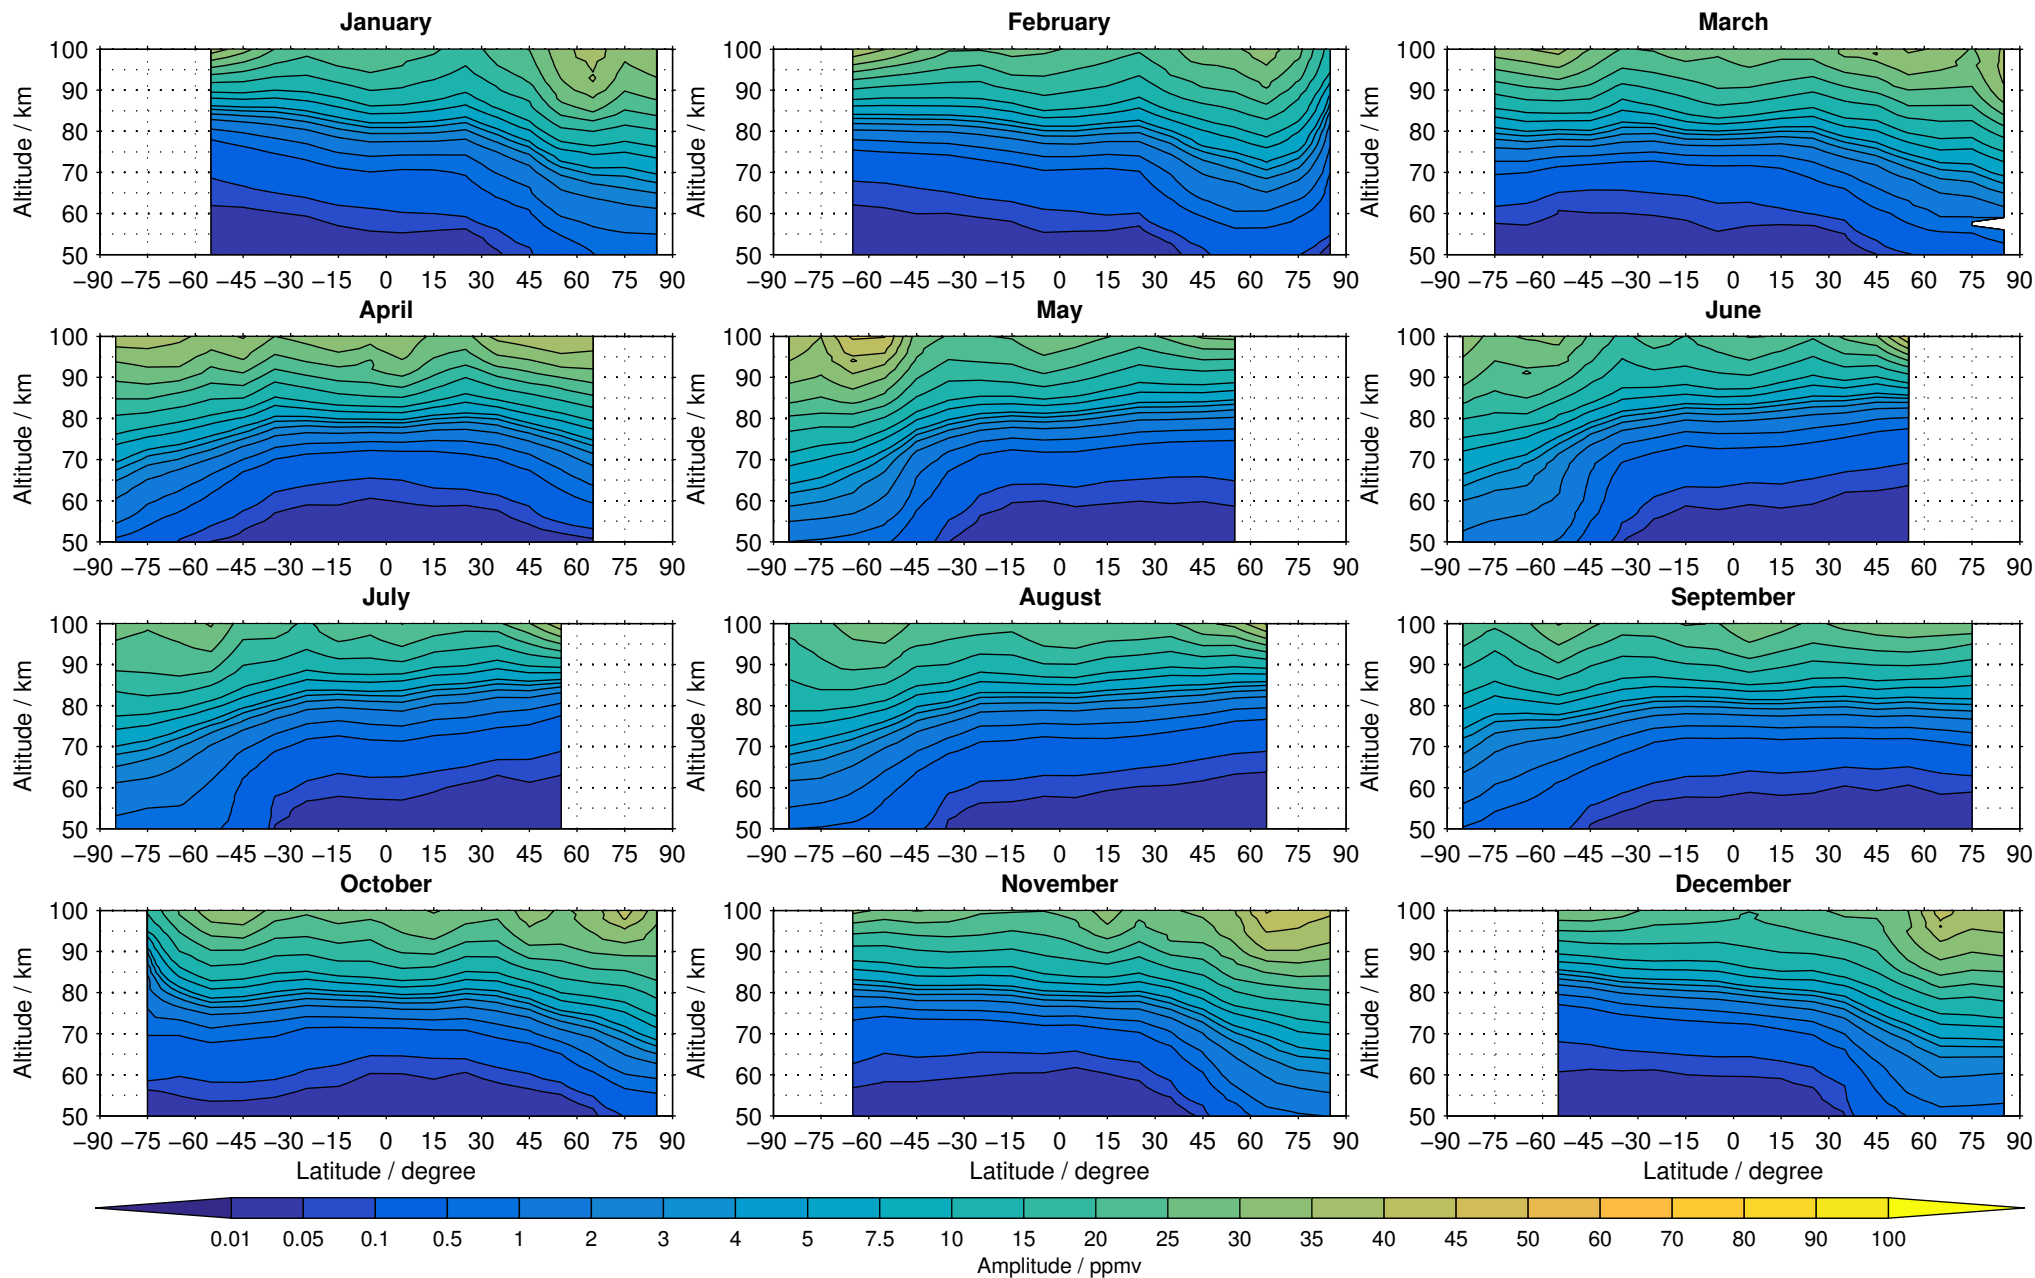

Envisat/MIPAS (IMKIAA) V5R v621 UA nighttime carbon monoxide distribution for 2008

Creation Time:
11-04-2017
21:30:09 LT