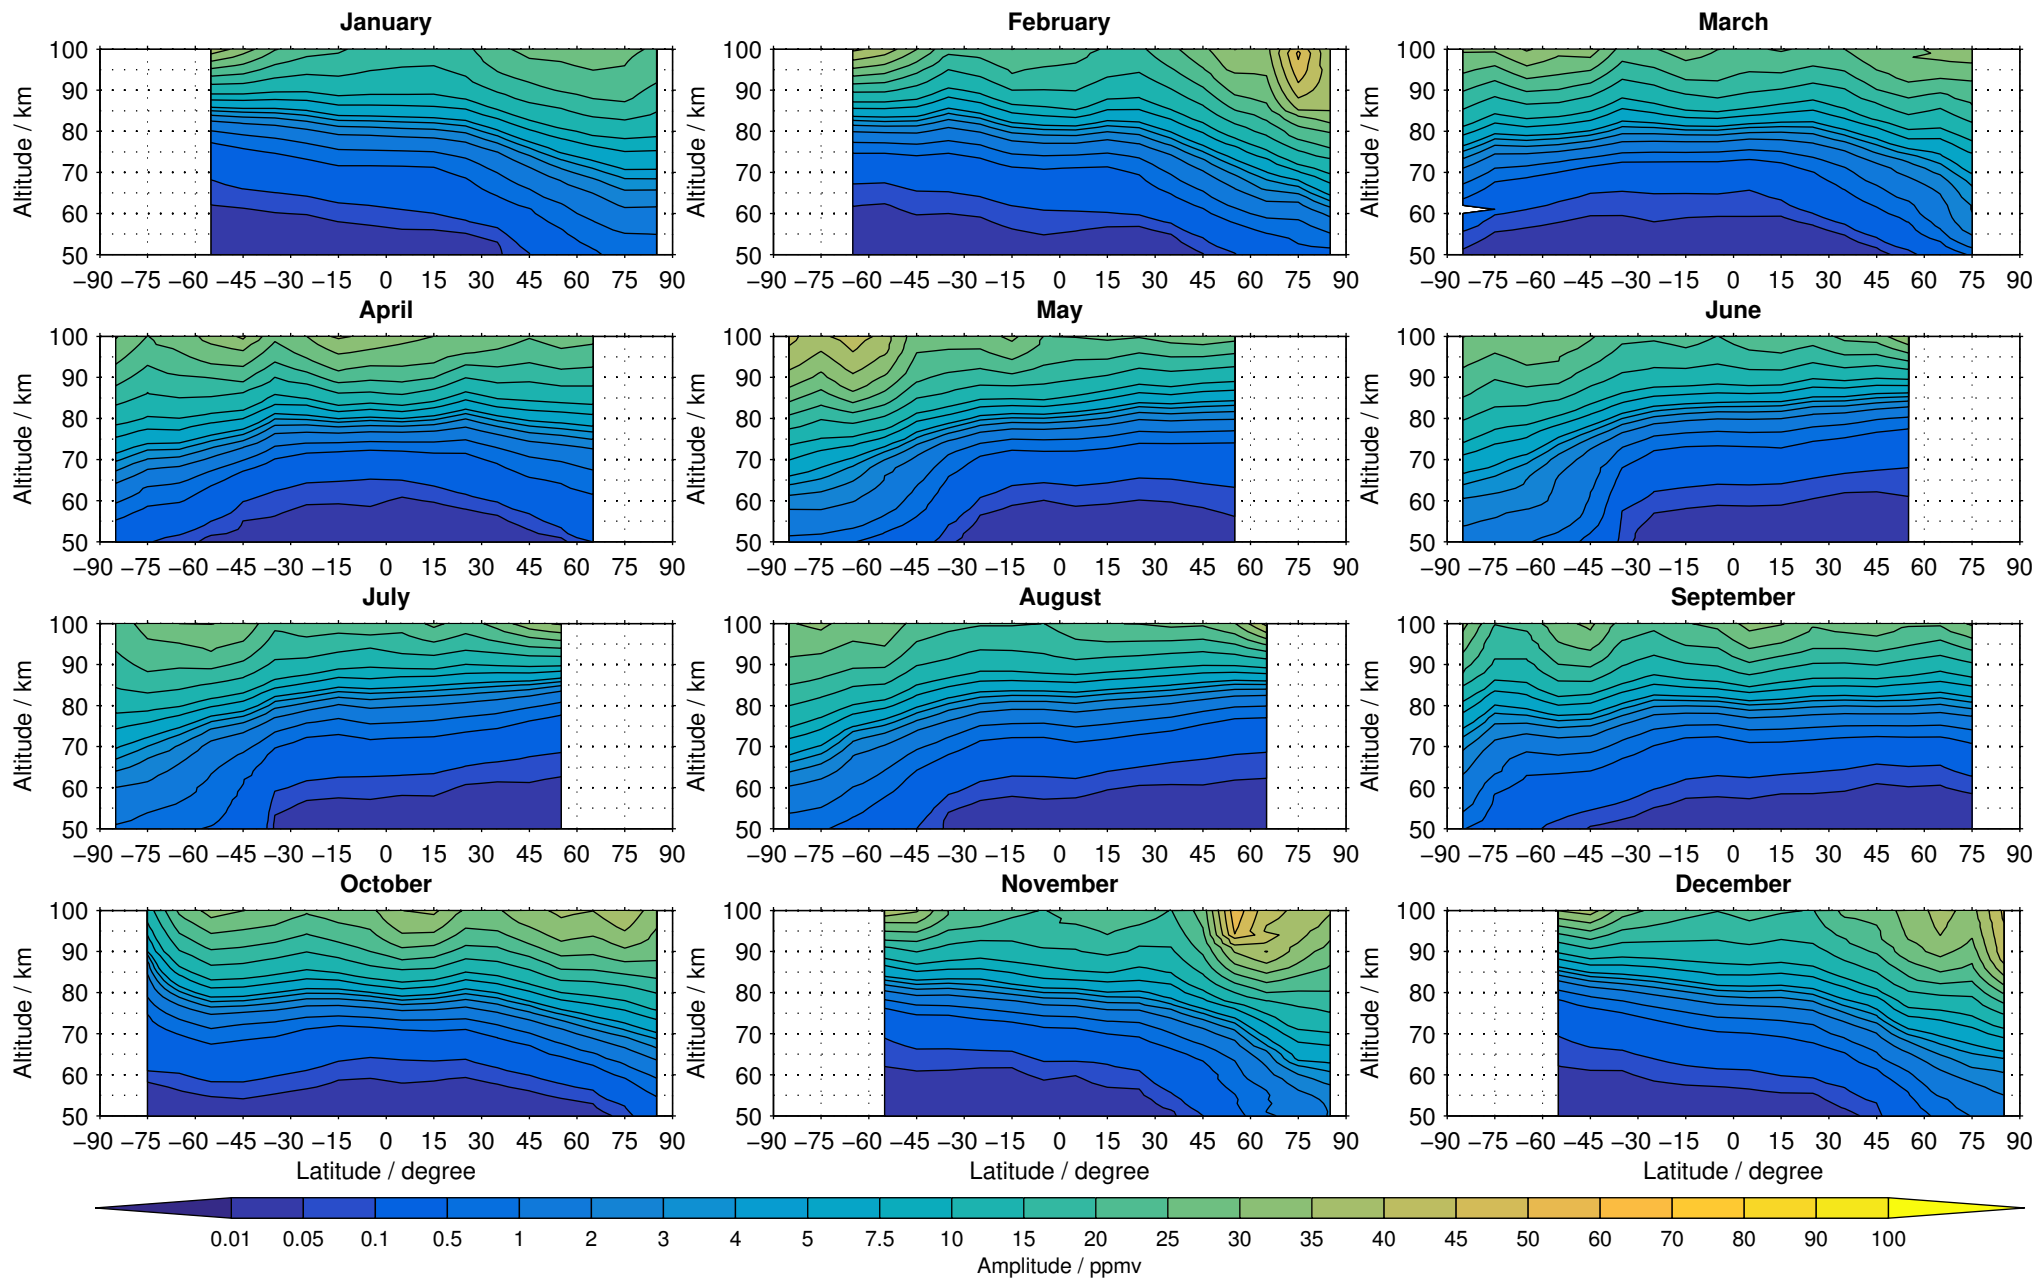

Envisat/MIPAS (IMKIAA) V5R v621 UA nighttime carbon monoxide distribution for 2009

Creation Time:
11-04-2017
21:30:10 LT