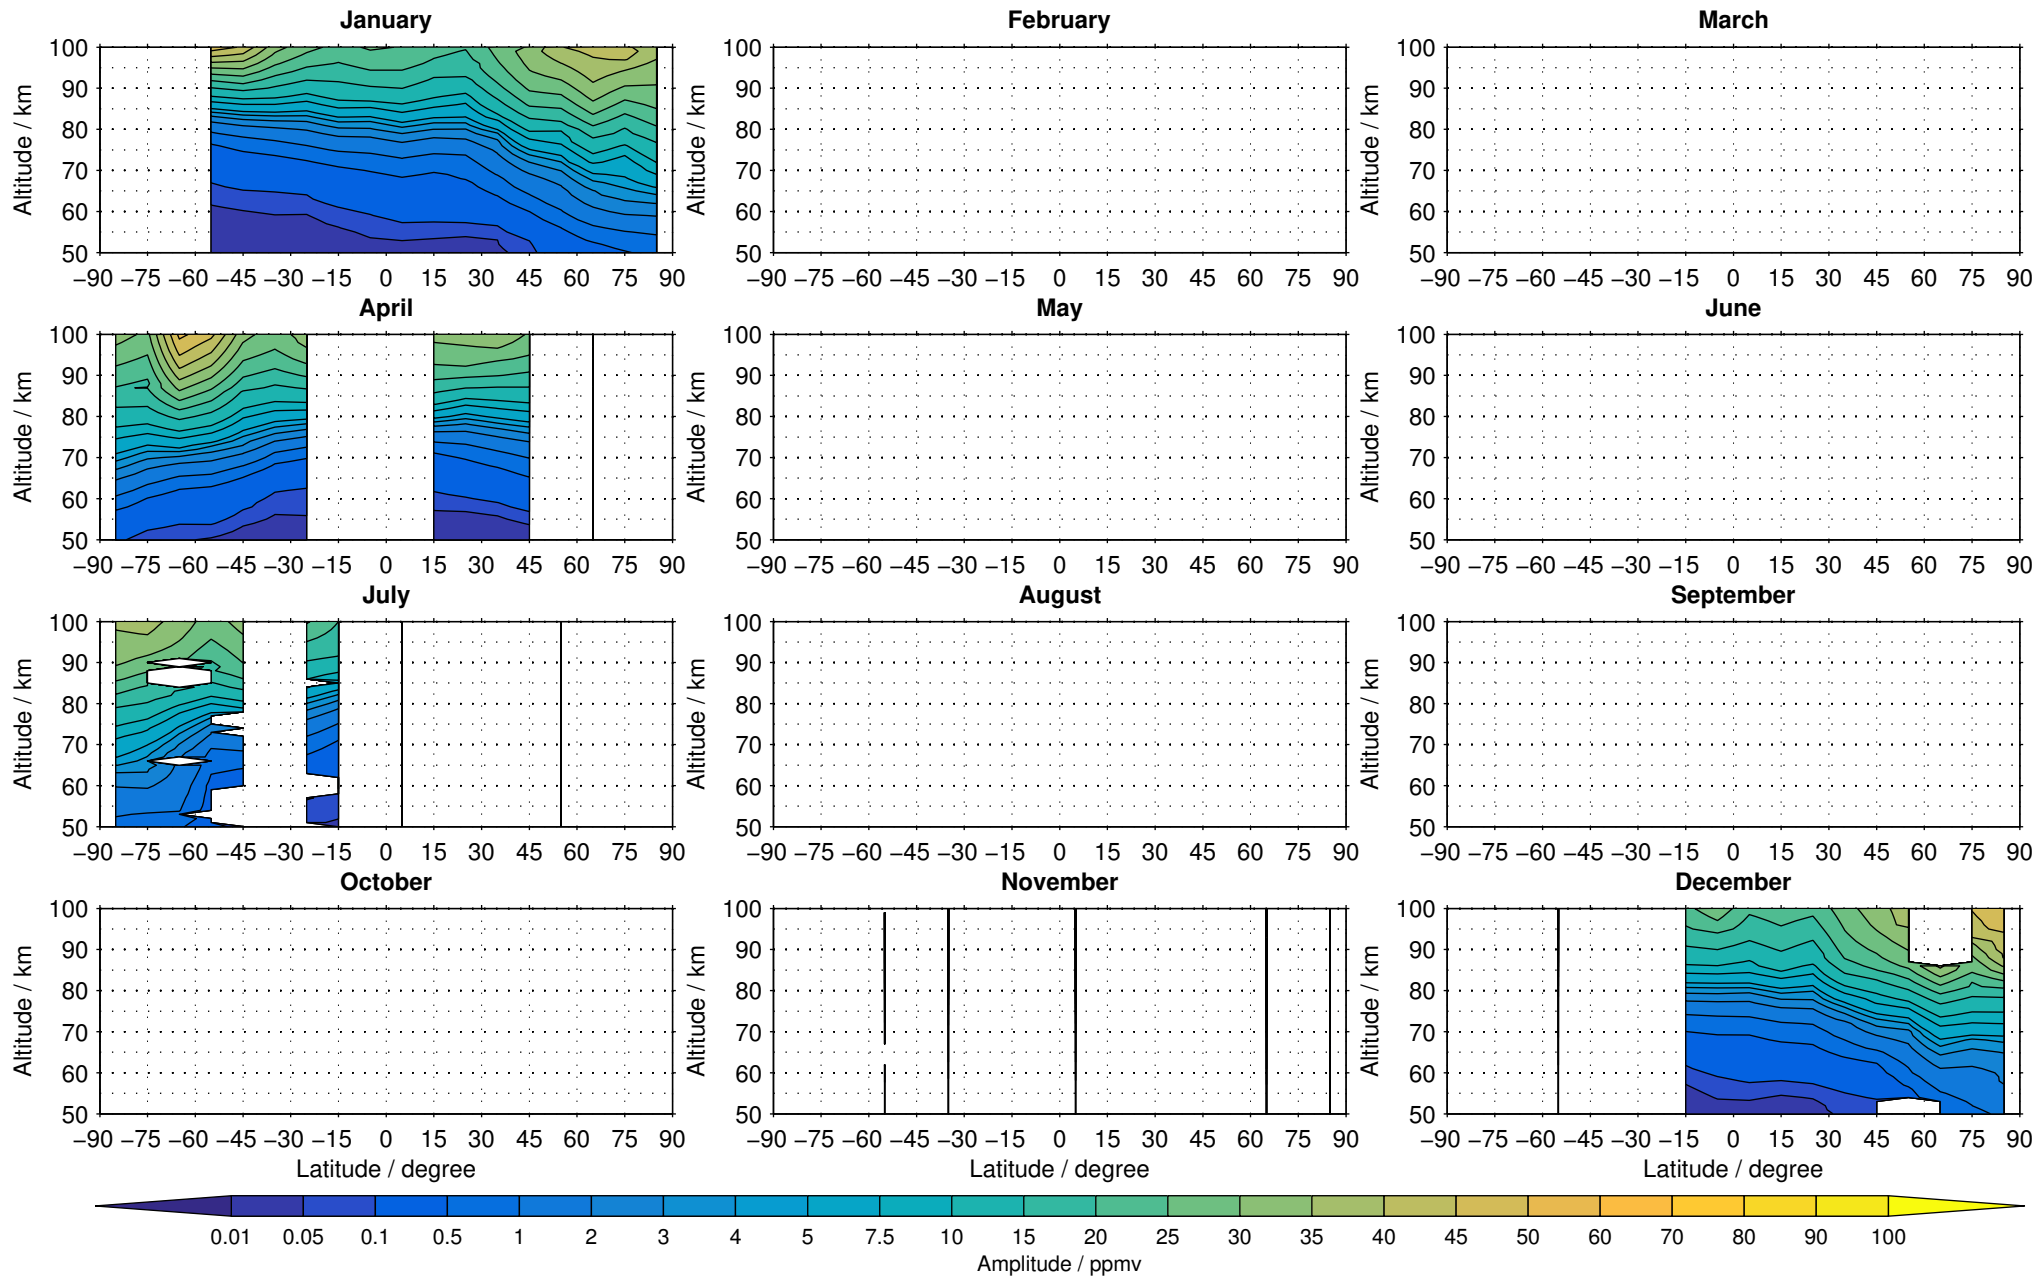

# Envisat/MIPAS (IMKIAA) V5R v621 UA nighttime carbon monoxide distribution for 2005

Creation Time:  
11-04-2017  
21:30:06 LT

# Envisat/MIPAS (IMKIAA) V5R v621 UA nighttime carbon monoxide distribution for 2006

Creation Time:  
11-04-2017  
21:30:07 LT