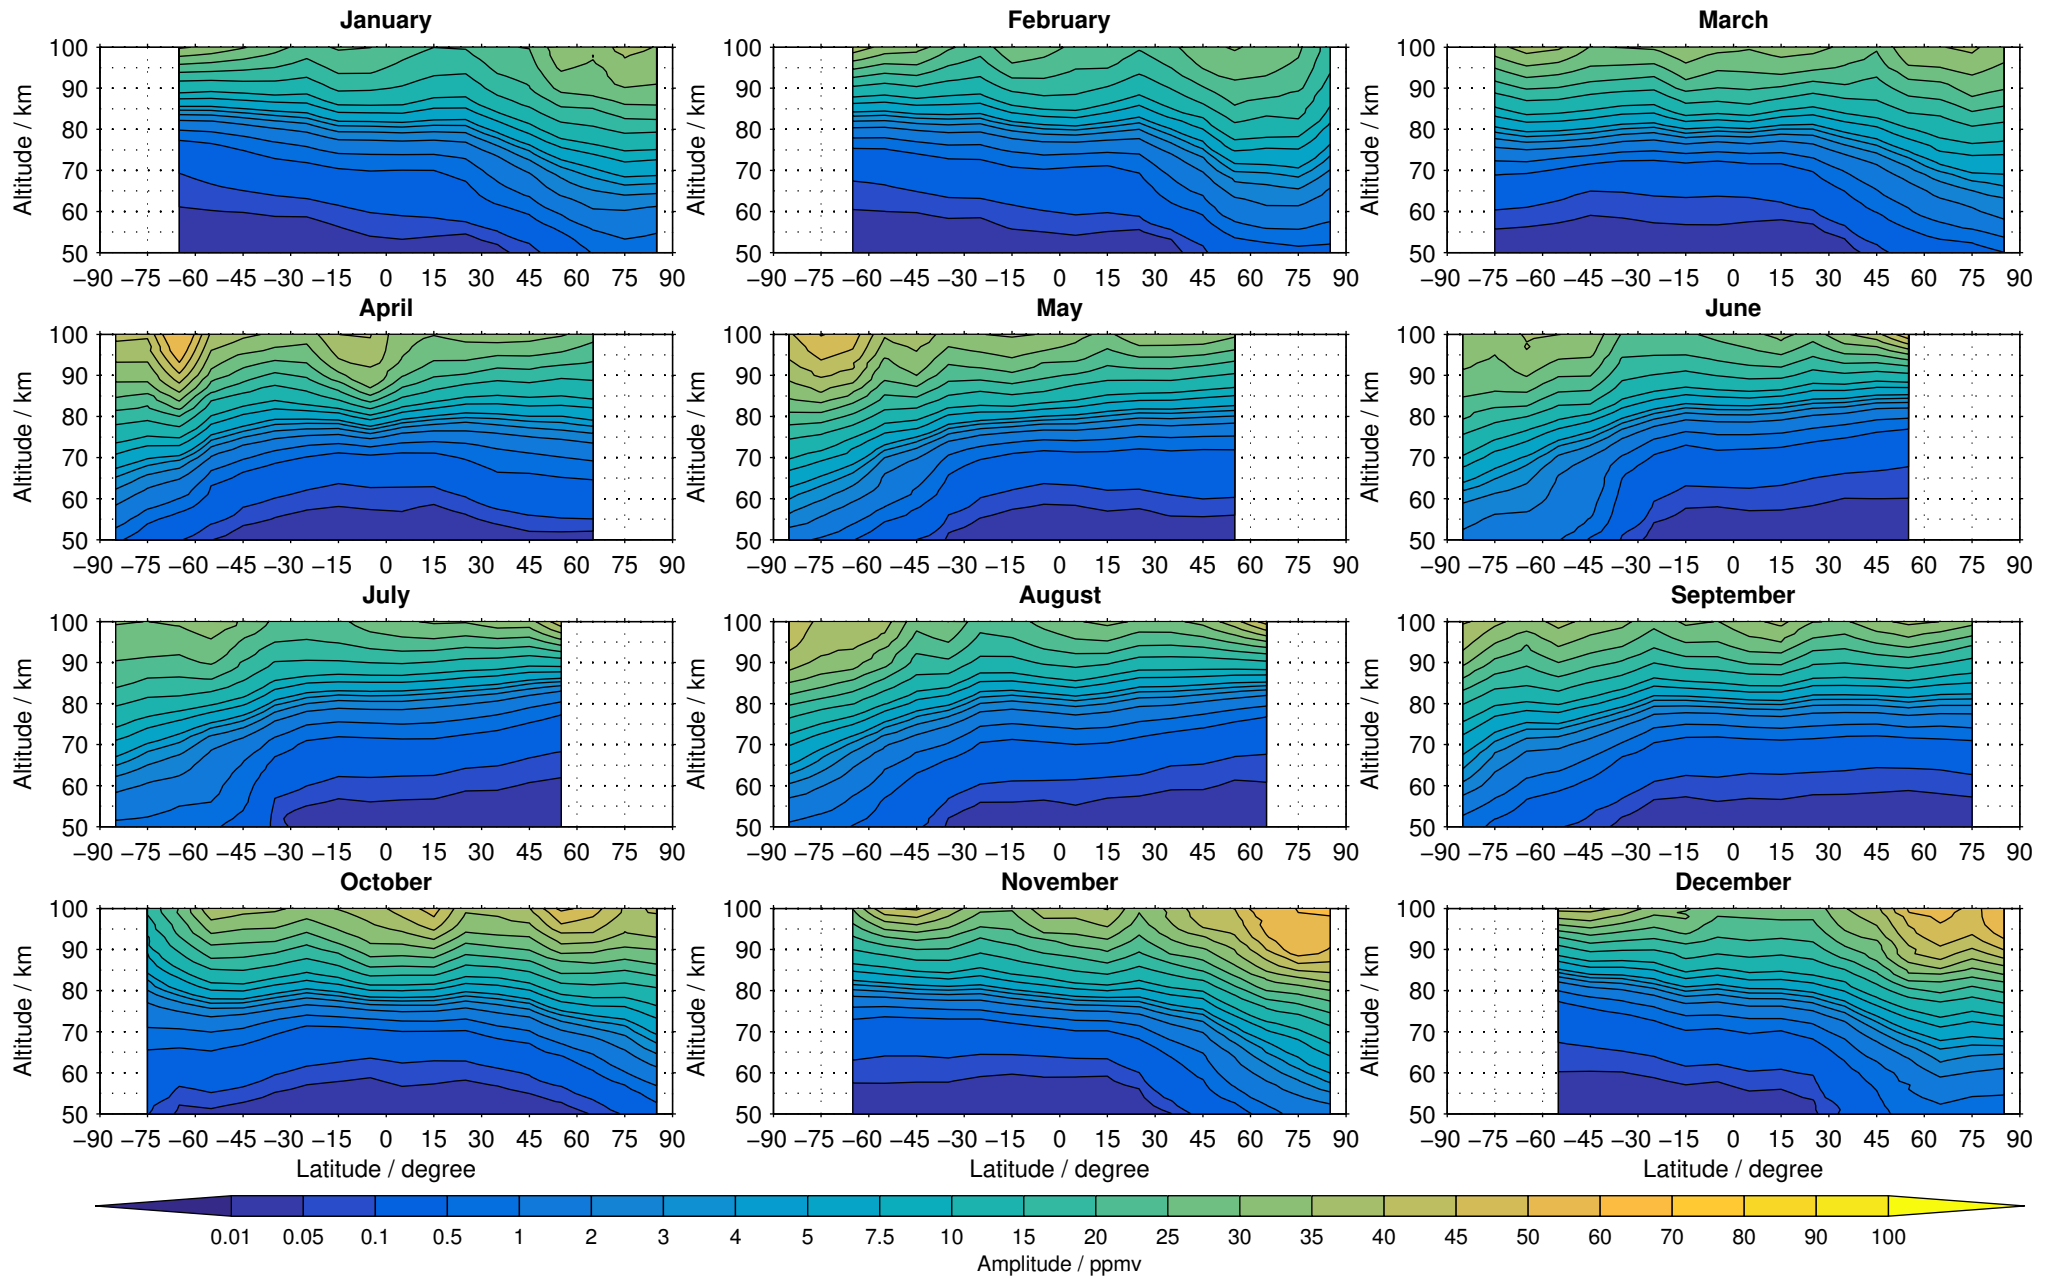

# Envisat/MIPAS (IMKIAA) V5R v621 UA nighttime carbon monoxide distribution for 2009

Creation Time:  
11-04-2017  
21:30:10 LT

# Envisat/MIPAS (IMKIAA) V5R v621 UA nighttime carbon monoxide distribution for 2010

Creation Time:  
11-04-2017  
21:30:11 LT

# Envisat/MIPAS (IMKIAA) V5R v621 UA nighttime carbon monoxide distribution for 2011

Creation Time:  
11-04-2017  
21:30:11 LT