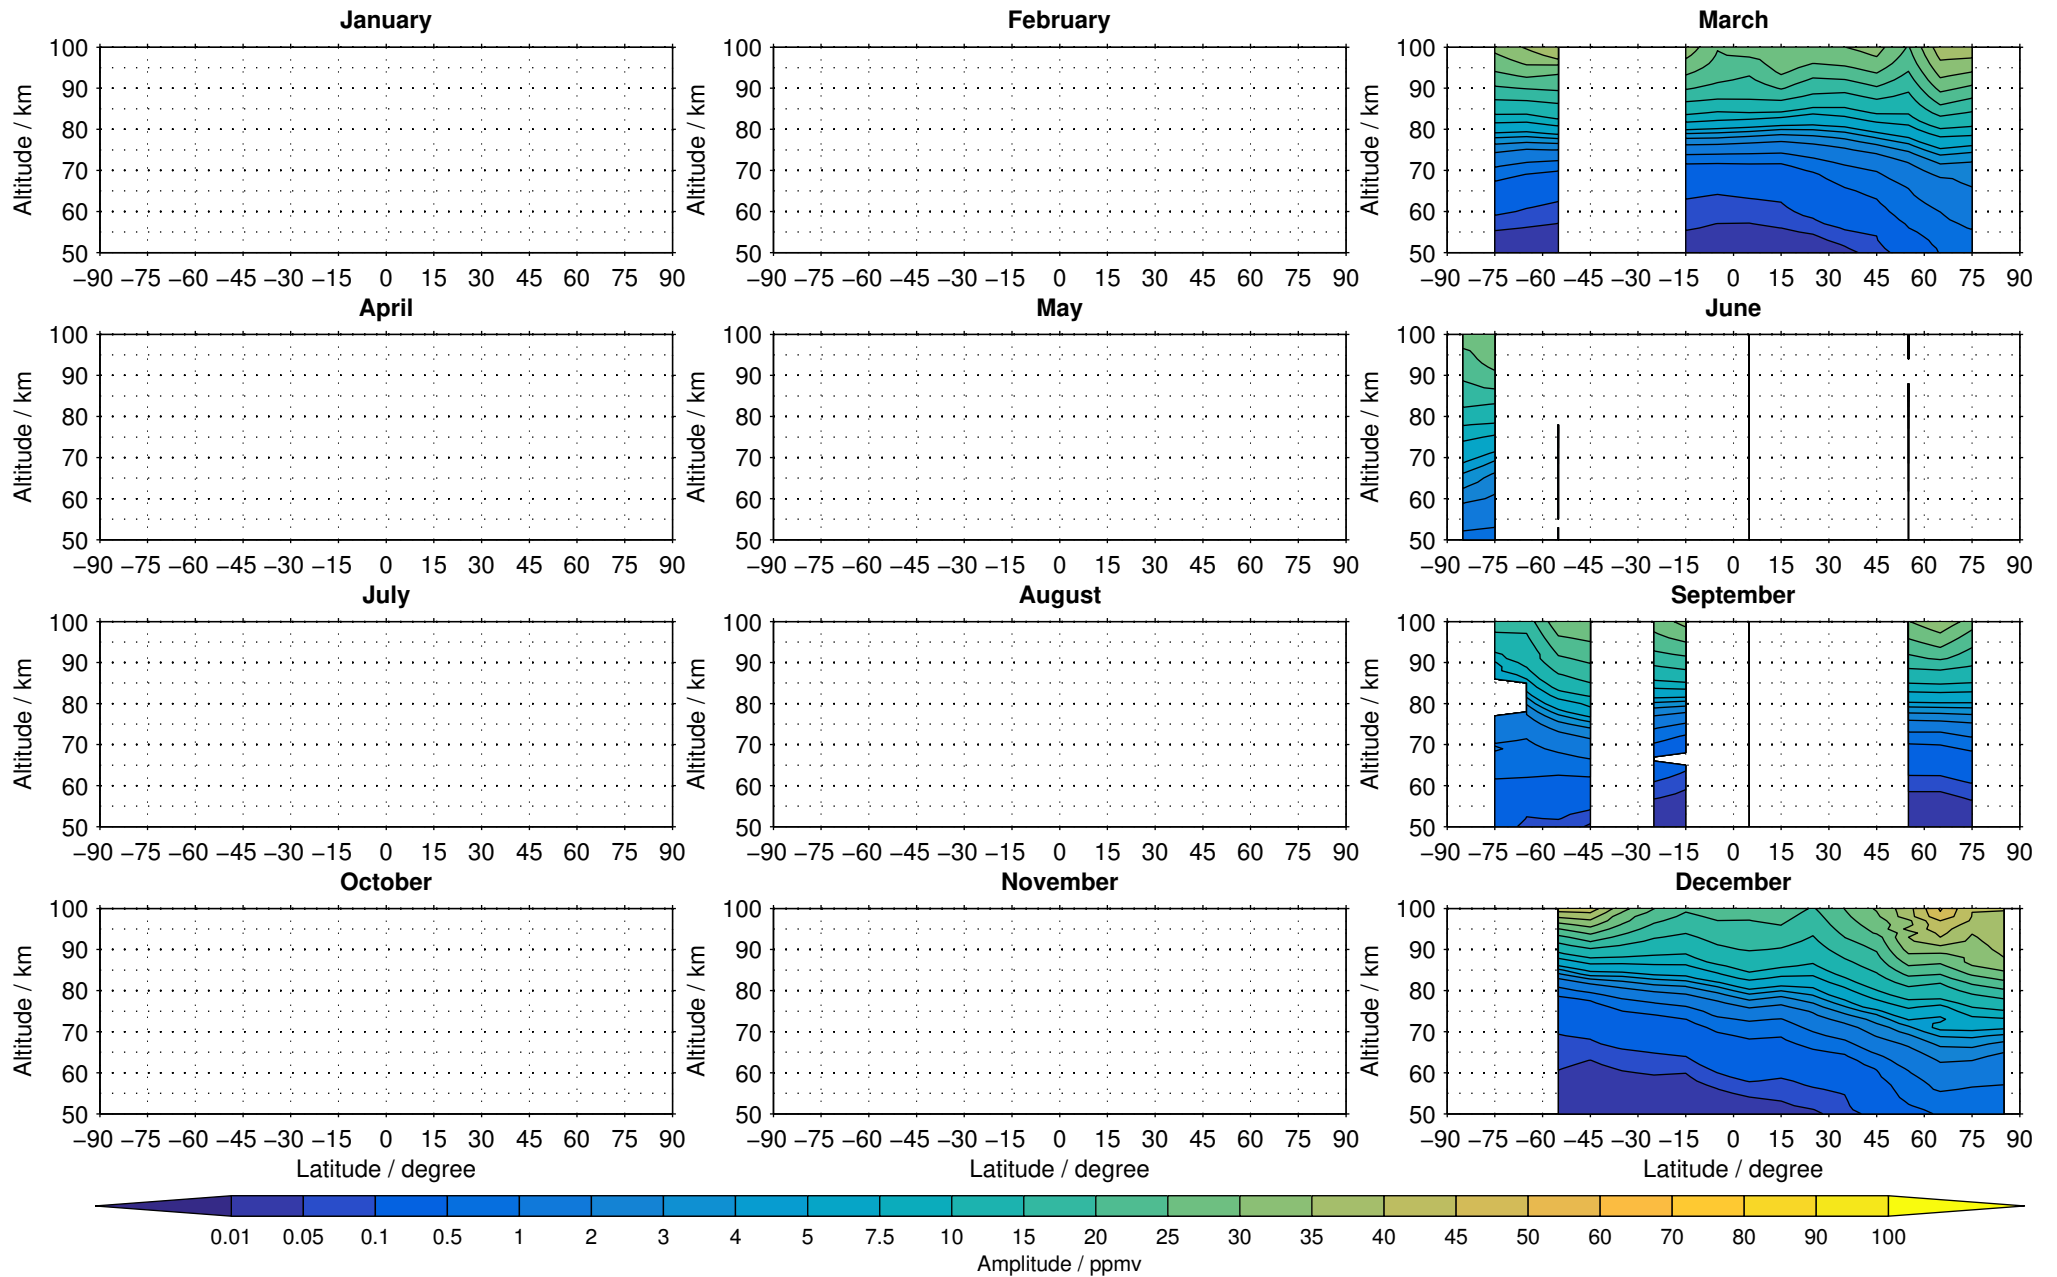

# Envisat/MIPAS (IMKIAA) V5R v621 UA nighttime carbon monoxide distribution for 2005

Creation Time:  
11-04-2017  
21:30:06 LT

# Envisat/MIPAS (IMKIAA) V5R v621 UA nighttime carbon monoxide distribution for 2006

Creation Time:  
11-04-2017  
21:30:07 LT