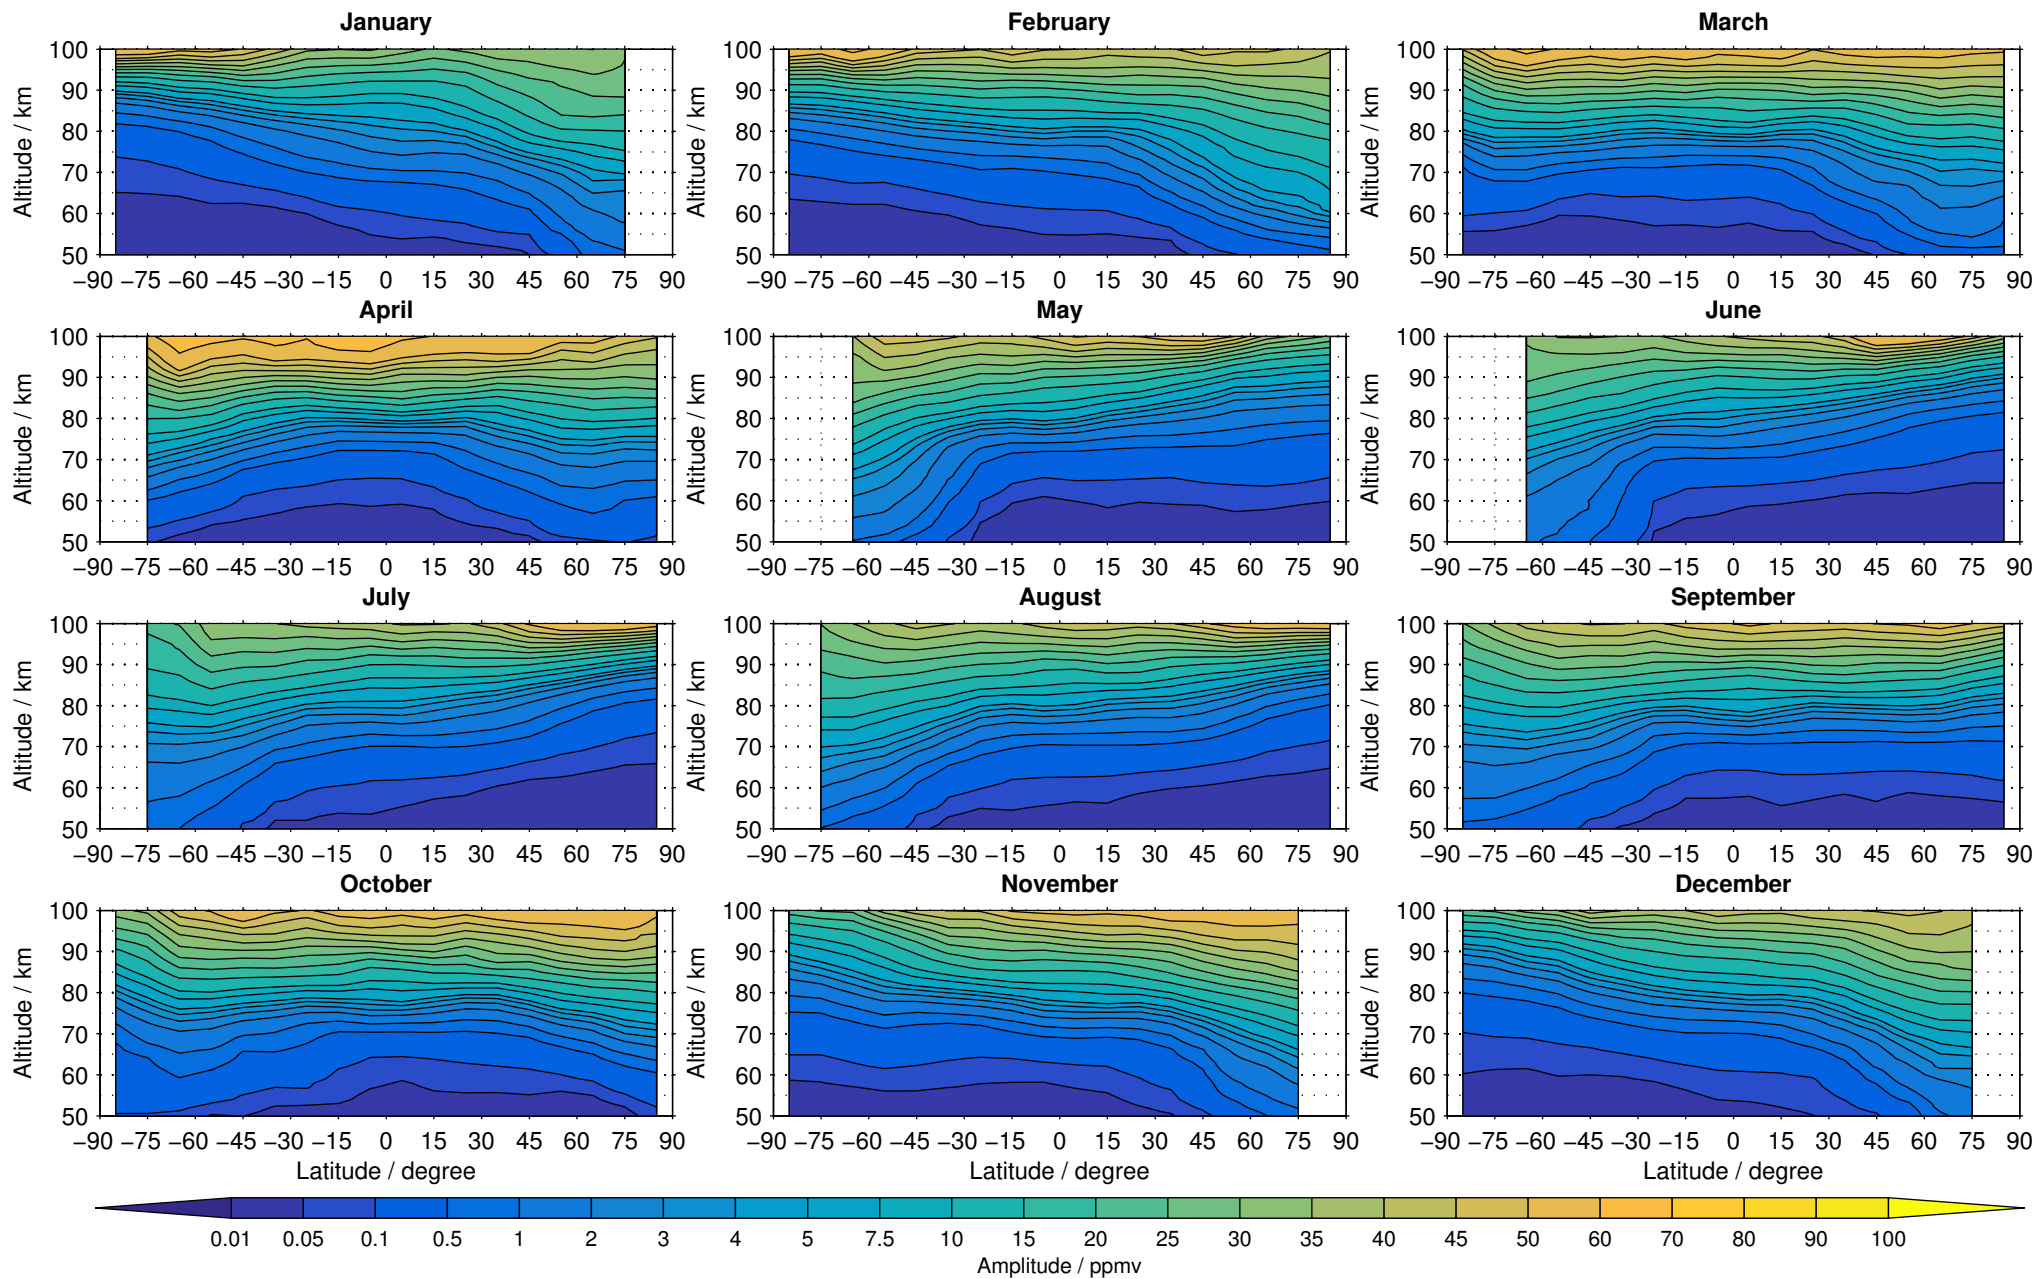

Envisat/MIPAS (IMKIAA) V5R v621 UA daytime carbon monoxide distribution for 2007

Creation Time:
11-04-2017
21:29:49 LT

Envisat/MIPAS (IMKIAA) V5R v621 UA daytime carbon monoxide distribution for 2008

Creation Time:
11-04-2017
21:29:50 LT

Envisat/MIPAS (IMKIAA) V5R v621 UA daytime carbon monoxide distribution for 2009

Creation Time:
11-04-2017
21:29:51 LT

Envisat/MIPAS (IMKIAA) V5R v621 UA daytime carbon monoxide distribution for 2010

Creation Time:
11-04-2017
21:29:52 LT