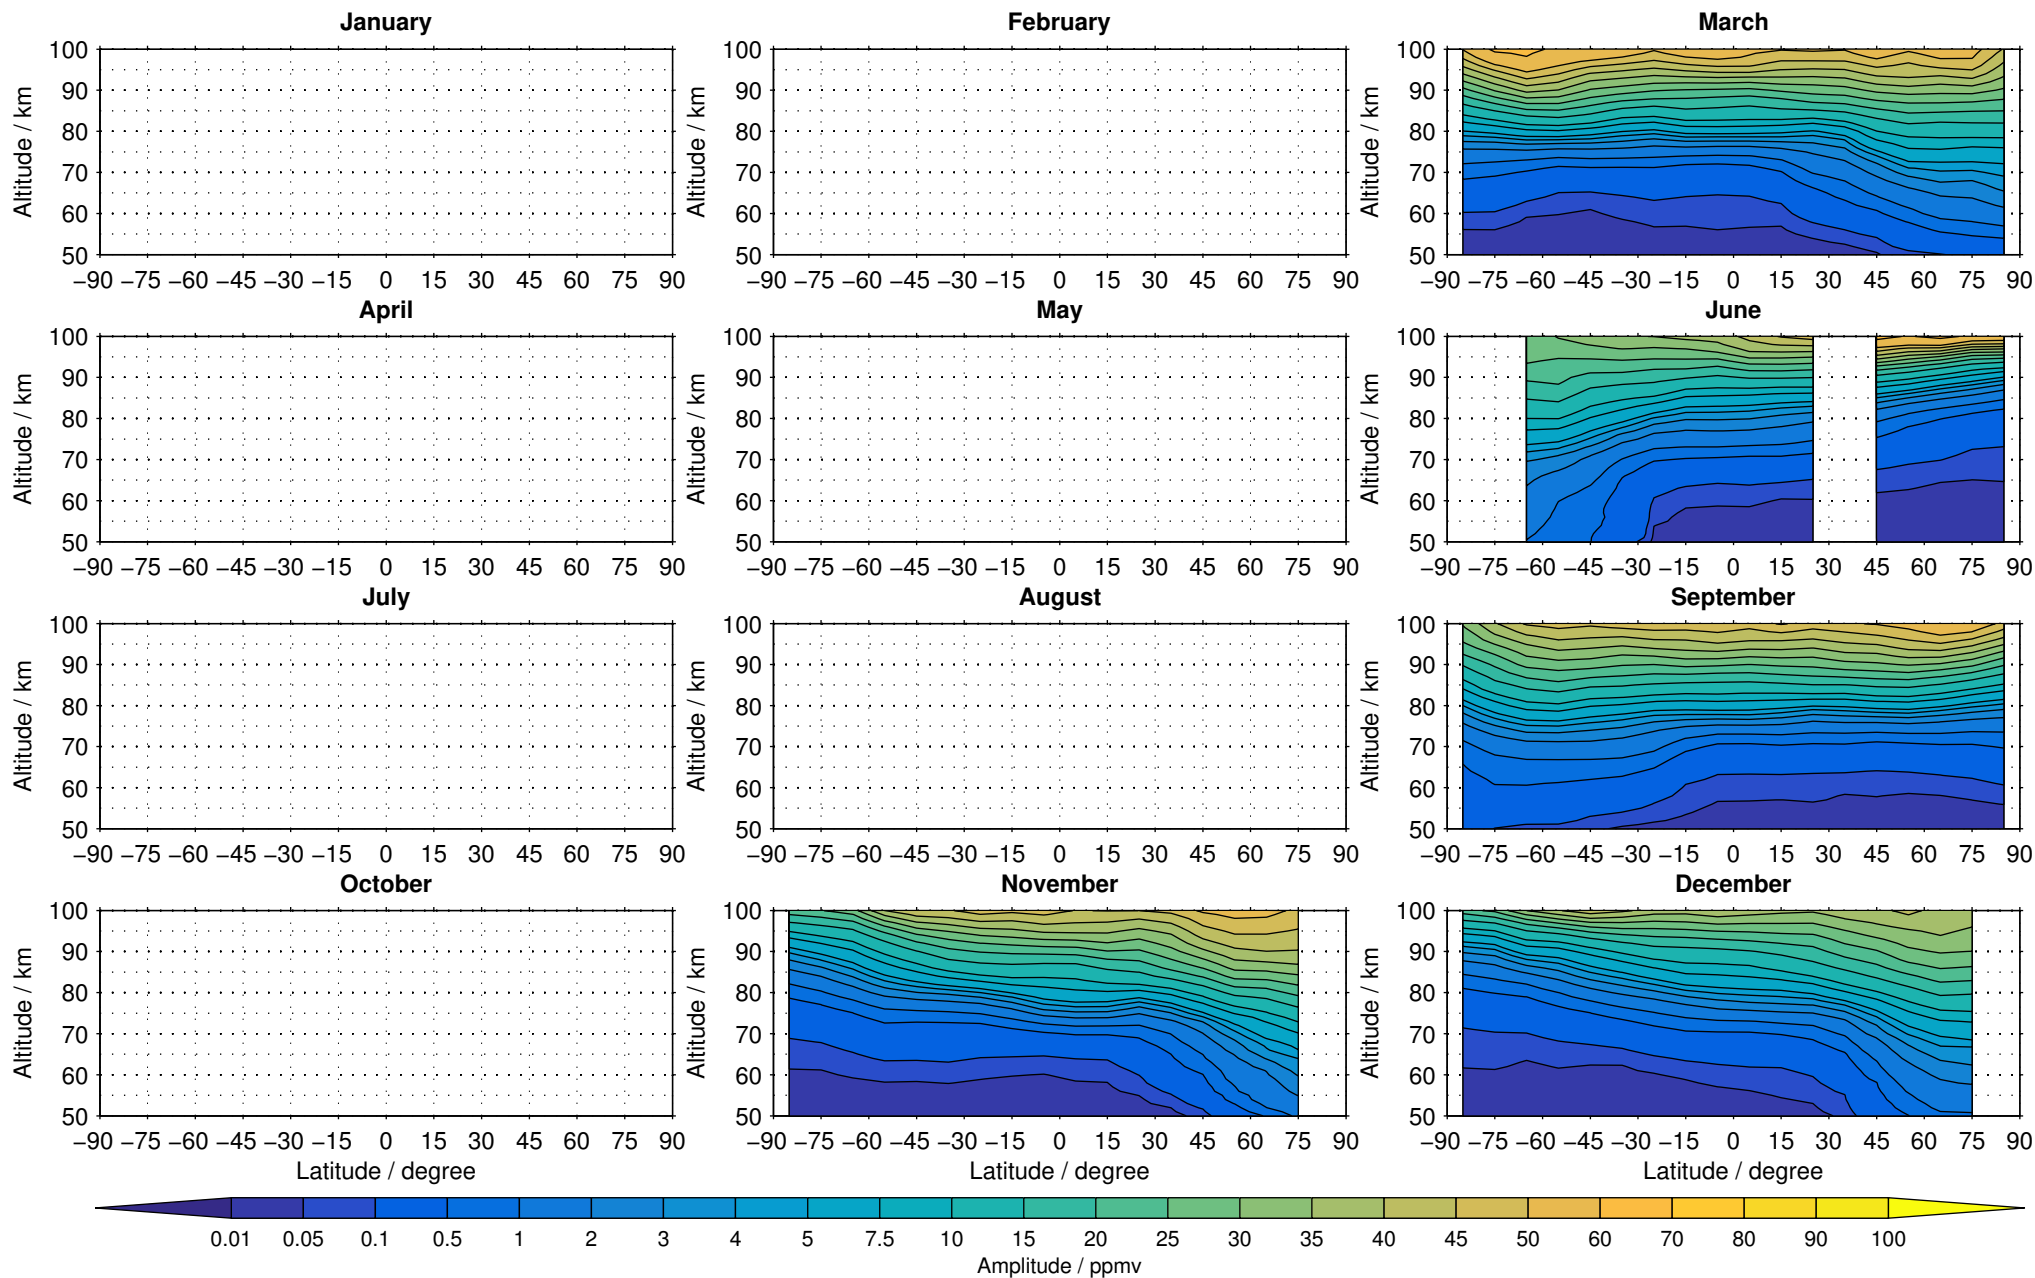

Envisat/MIPAS (IMKIAA) V5R v621 UA daytime carbon monoxide distribution for 2005

Creation Time:
11-04-2017
21:29:47 LT

Envisat/MIPAS (IMKIAA) V5R v621 UA daytime carbon monoxide distribution for 2006

Creation Time:
11-04-2017
21:29:48 LT

Envisat/MIPAS (IMKIAA) V5R v621 UA daytime carbon monoxide distribution for 2007

Creation Time:
11-04-2017
21:29:49 LT

Envisat/MIPAS (IMKIAA) V5R v621 UA daytime carbon monoxide distribution for 2008

Creation Time:
11-04-2017
21:29:50 LT

Envisat/MIPAS (IMKIAA) V5R v621 UA daytime carbon monoxide distribution for 2009

Creation Time:
11-04-2017
21:29:51 LT

Envisat/MIPAS (IMKIAA) V5R v621 UA daytime carbon monoxide distribution for 2010

Creation Time:
11-04-2017
21:29:52 LT