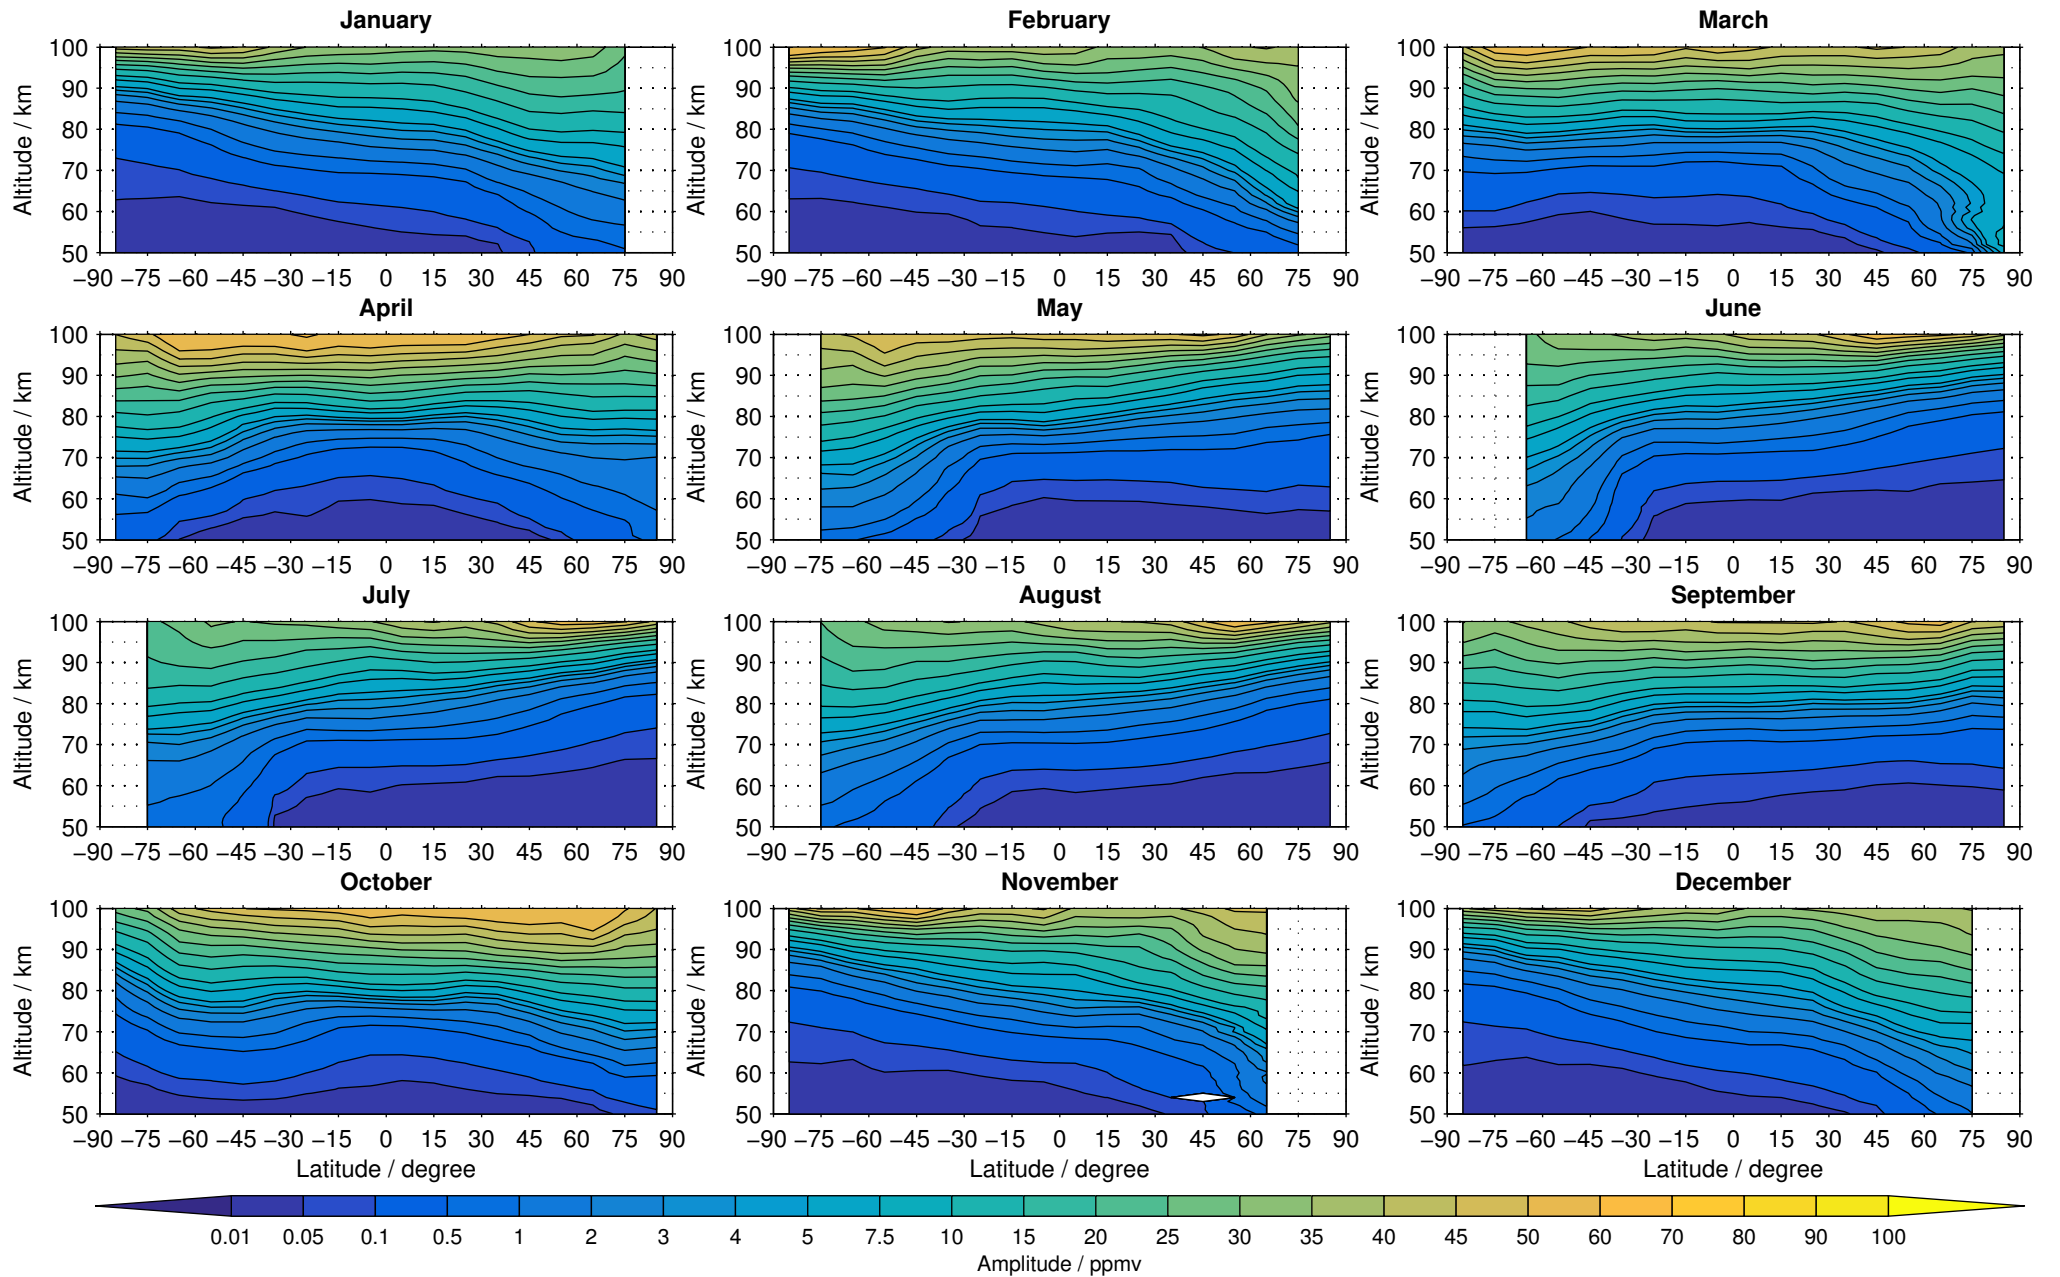

Envisat/MIPAS (IMKIAA) V5R v621 UA daytime carbon monoxide distribution for 2007

Creation Time:
11-04-2017
21:29:49 LT

Envisat/MIPAS (IMKIAA) V5R v621 UA daytime carbon monoxide distribution for 2008

Creation Time:
11-04-2017
21:29:50 LT

Envisat/MIPAS (IMKIAA) V5R v621 UA daytime carbon monoxide distribution for 2009

Creation Time:
11-04-2017
21:29:51 LT

Envisat/MIPAS (IMKIAA) V5R v621 UA daytime carbon monoxide distribution for 2010

Creation Time:
11-04-2017
21:29:52 LT