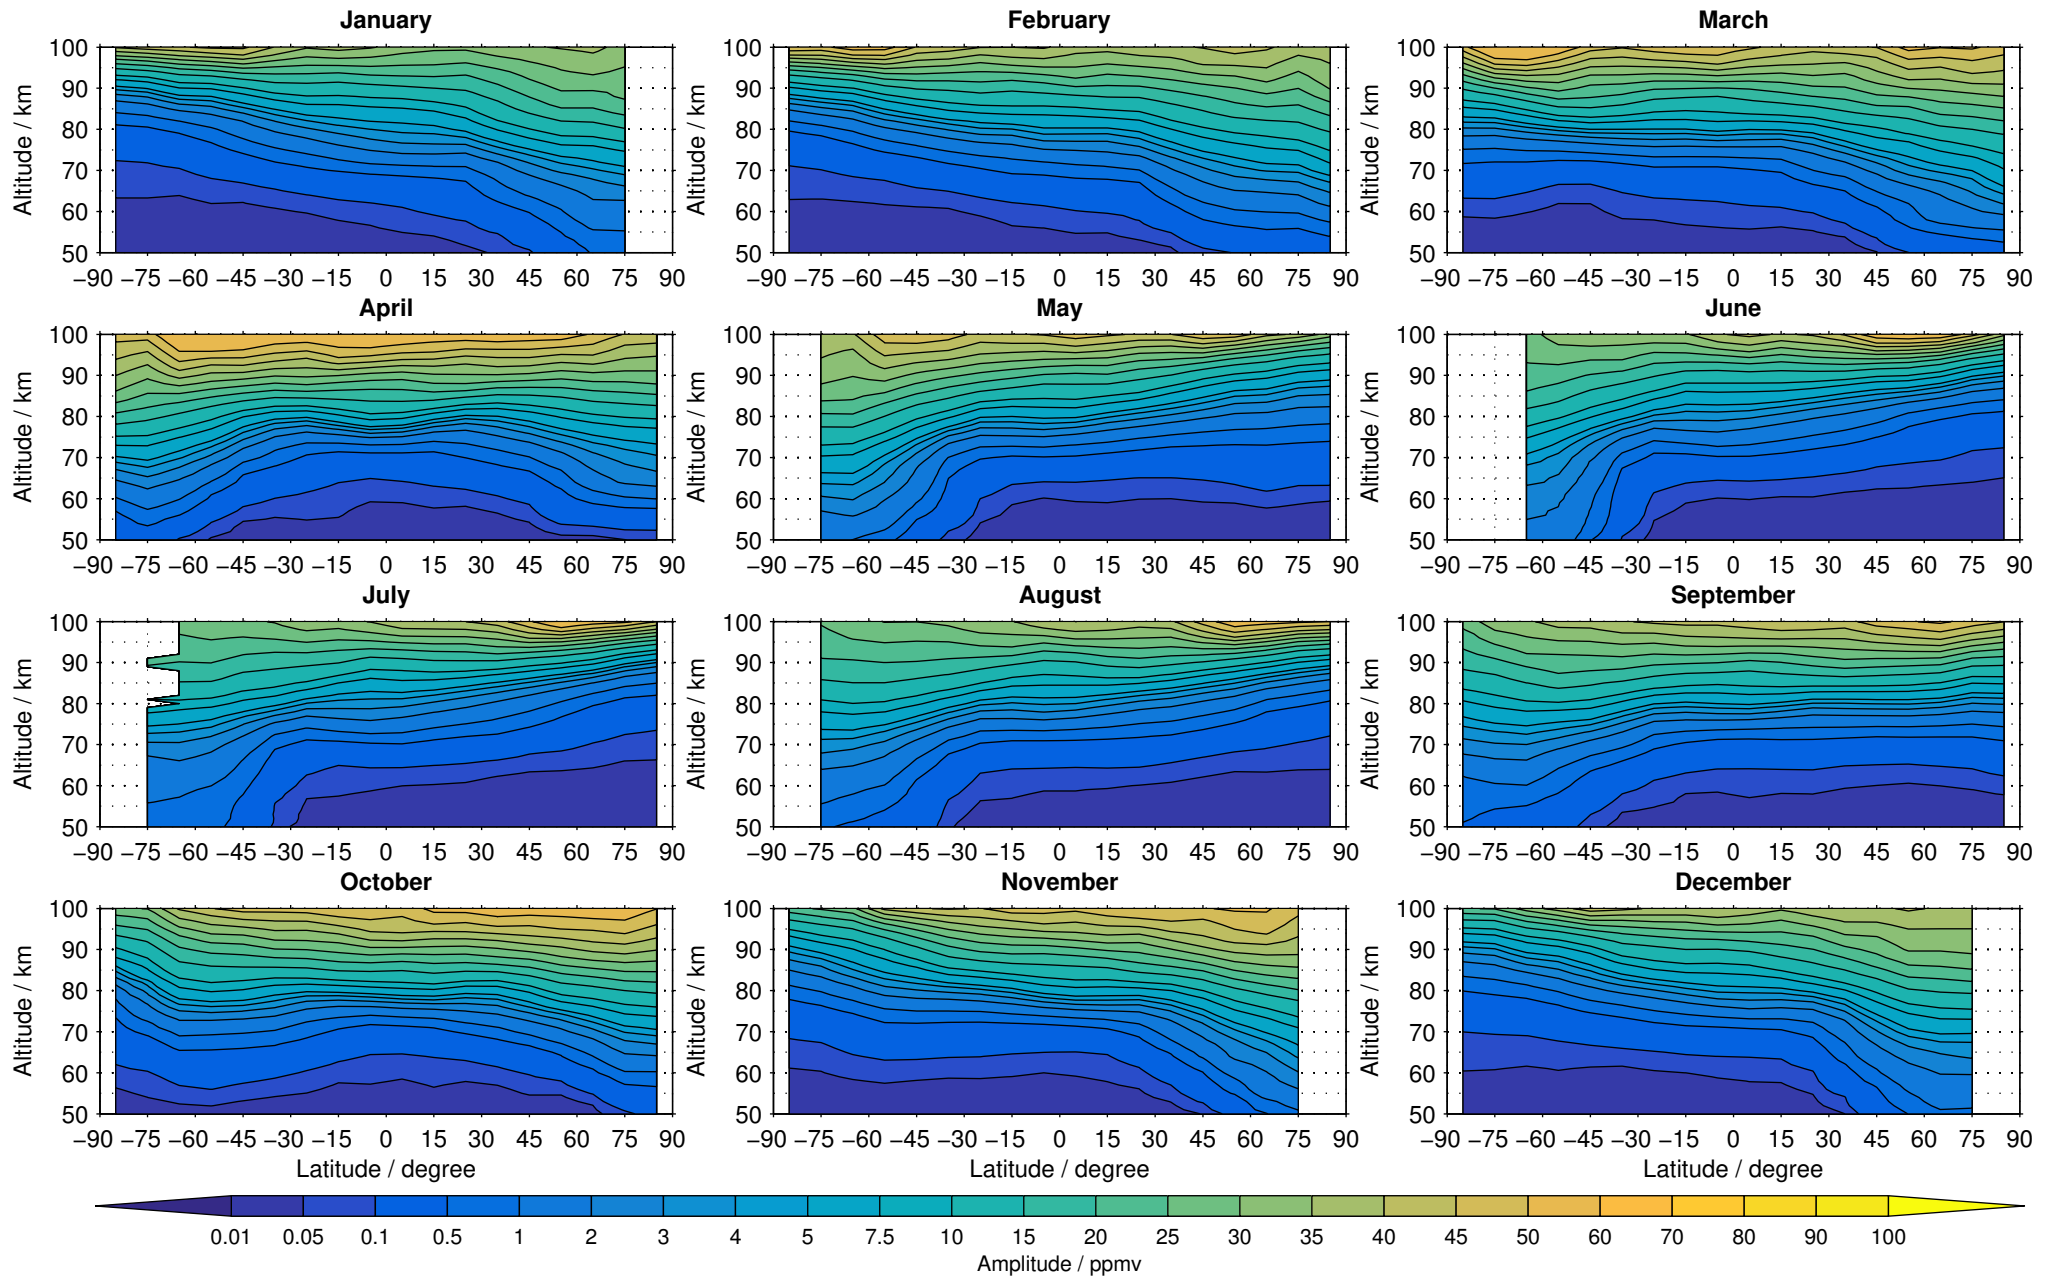

Envisat/MIPAS (IMKIAA) V5R v621 UA daytime carbon monoxide distribution for 2005

Creation Time:
11-04-2017
21:29:47 LT

Envisat/MIPAS (IMKIAA) V5R v621 UA daytime carbon monoxide distribution for 2006

Creation Time:
11-04-2017
21:29:48 LT

Envisat/MIPAS (IMKIAA) V5R v621 UA daytime carbon monoxide distribution for 2007

Creation Time:
11-04-2017
21:29:49 LT

Envisat/MIPAS (IMKIAA) V5R v621 UA daytime carbon monoxide distribution for 2008

Creation Time:
11-04-2017
21:29:50 LT