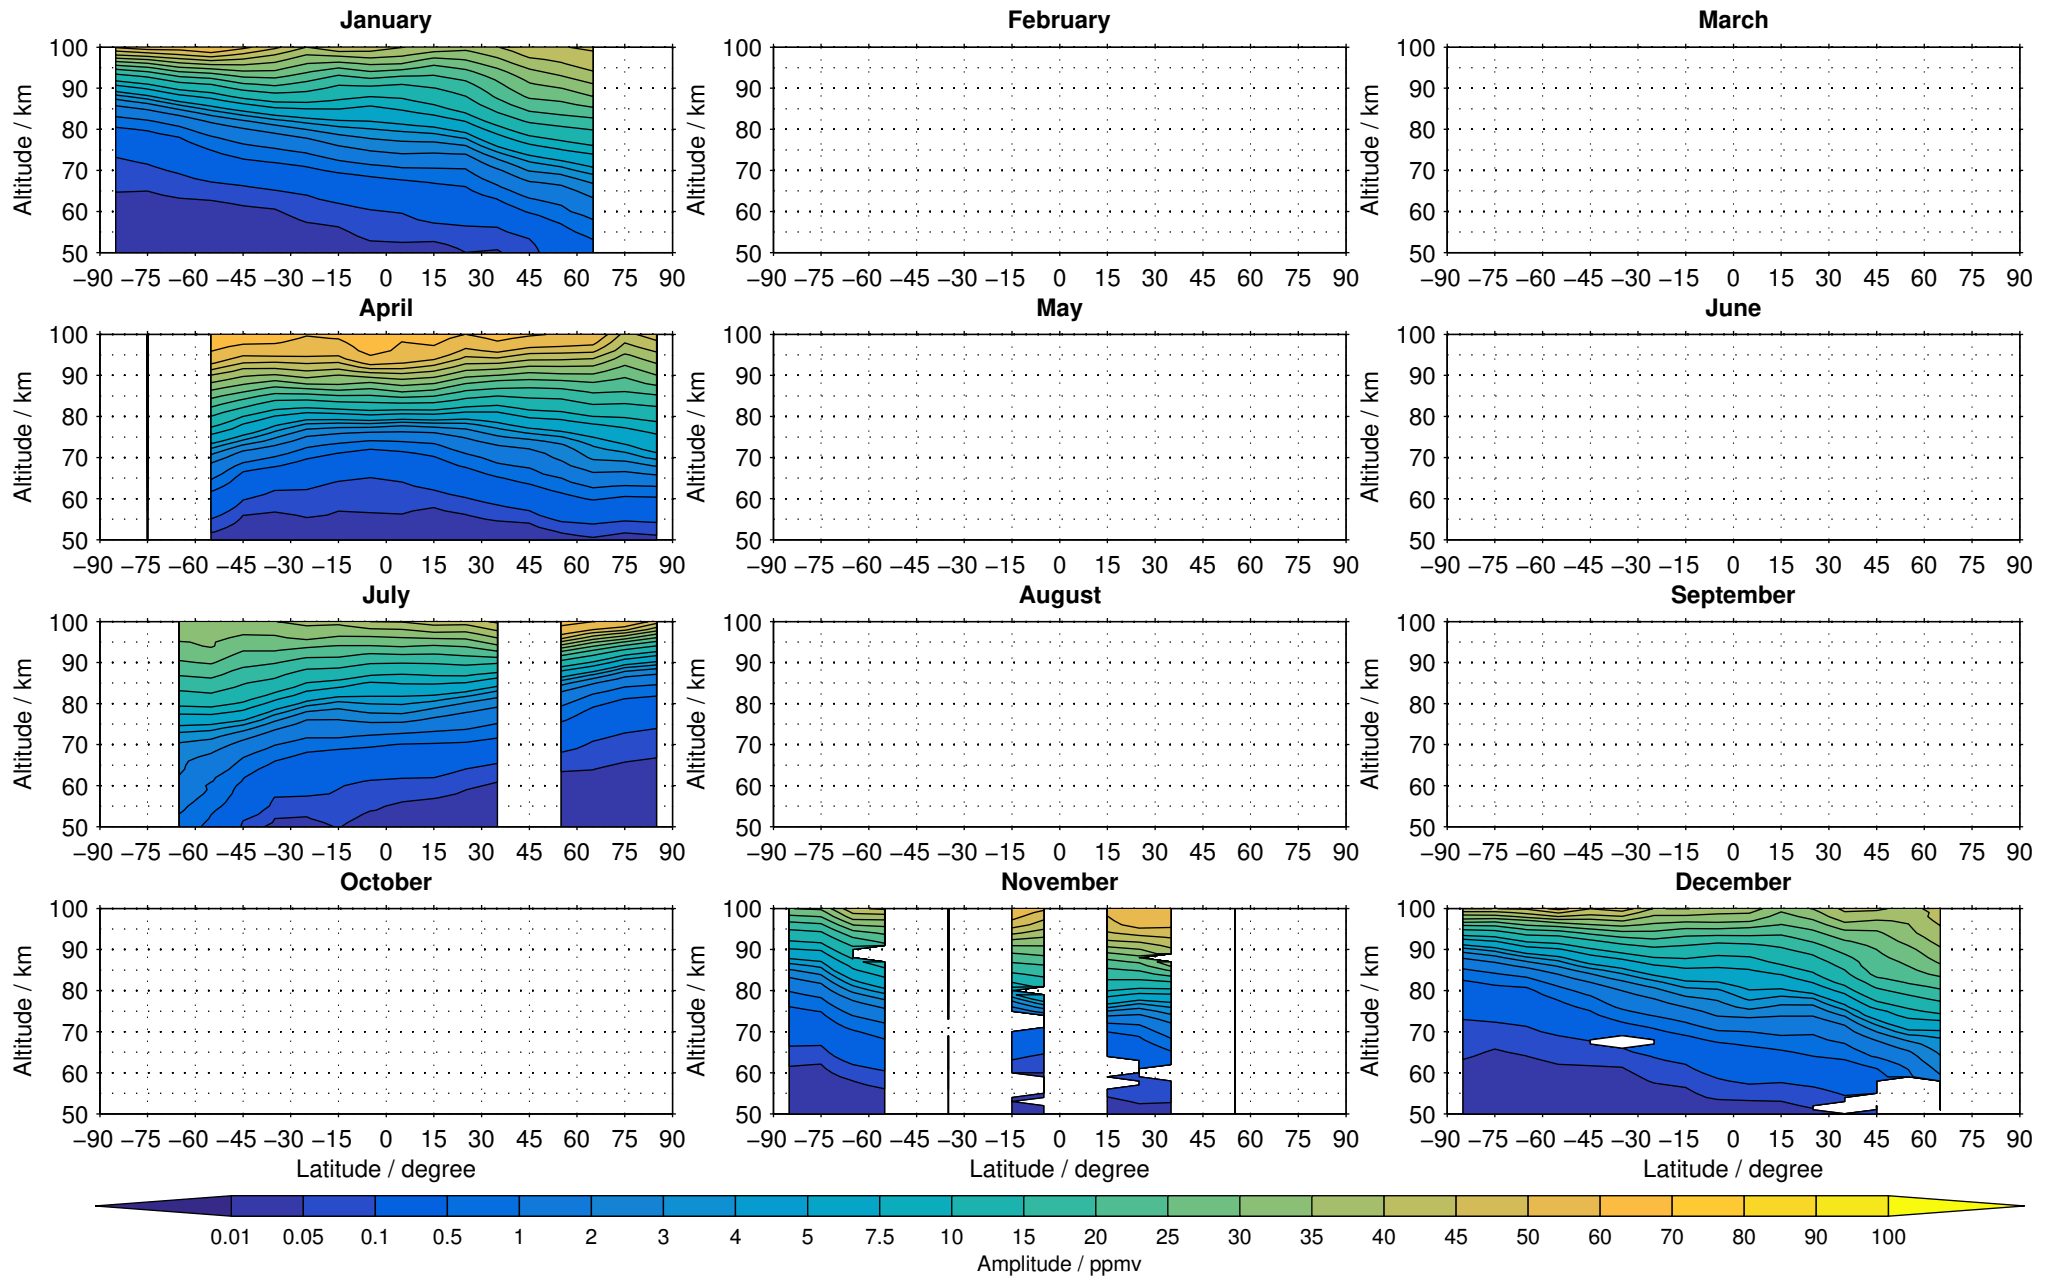

Envisat/MIPAS (IMKIAA) V5R v621 UA daytime carbon monoxide distribution for 2005

Creation Time:
11-04-2017
21:29:47 LT

Envisat/MIPAS (IMKIAA) V5R v621 UA daytime carbon monoxide distribution for 2006

Creation Time:
11-04-2017
21:29:48 LT

Envisat/MIPAS (IMKIAA) V5R v621 UA daytime carbon monoxide distribution for 2007

Creation Time:
11-04-2017
21:29:49 LT

Envisat/MIPAS (IMKIAA) V5R v621 UA daytime carbon monoxide distribution for 2008

Creation Time:
11-04-2017
21:29:50 LT

Envisat/MIPAS (IMKIAA) V5R v621 UA daytime carbon monoxide distribution for 2009

Creation Time:
11-04-2017
21:29:51 LT

Envisat/MIPAS (IMKIAA) V5R v621 UA daytime carbon monoxide distribution for 2010

Creation Time:
11-04-2017
21:29:52 LT