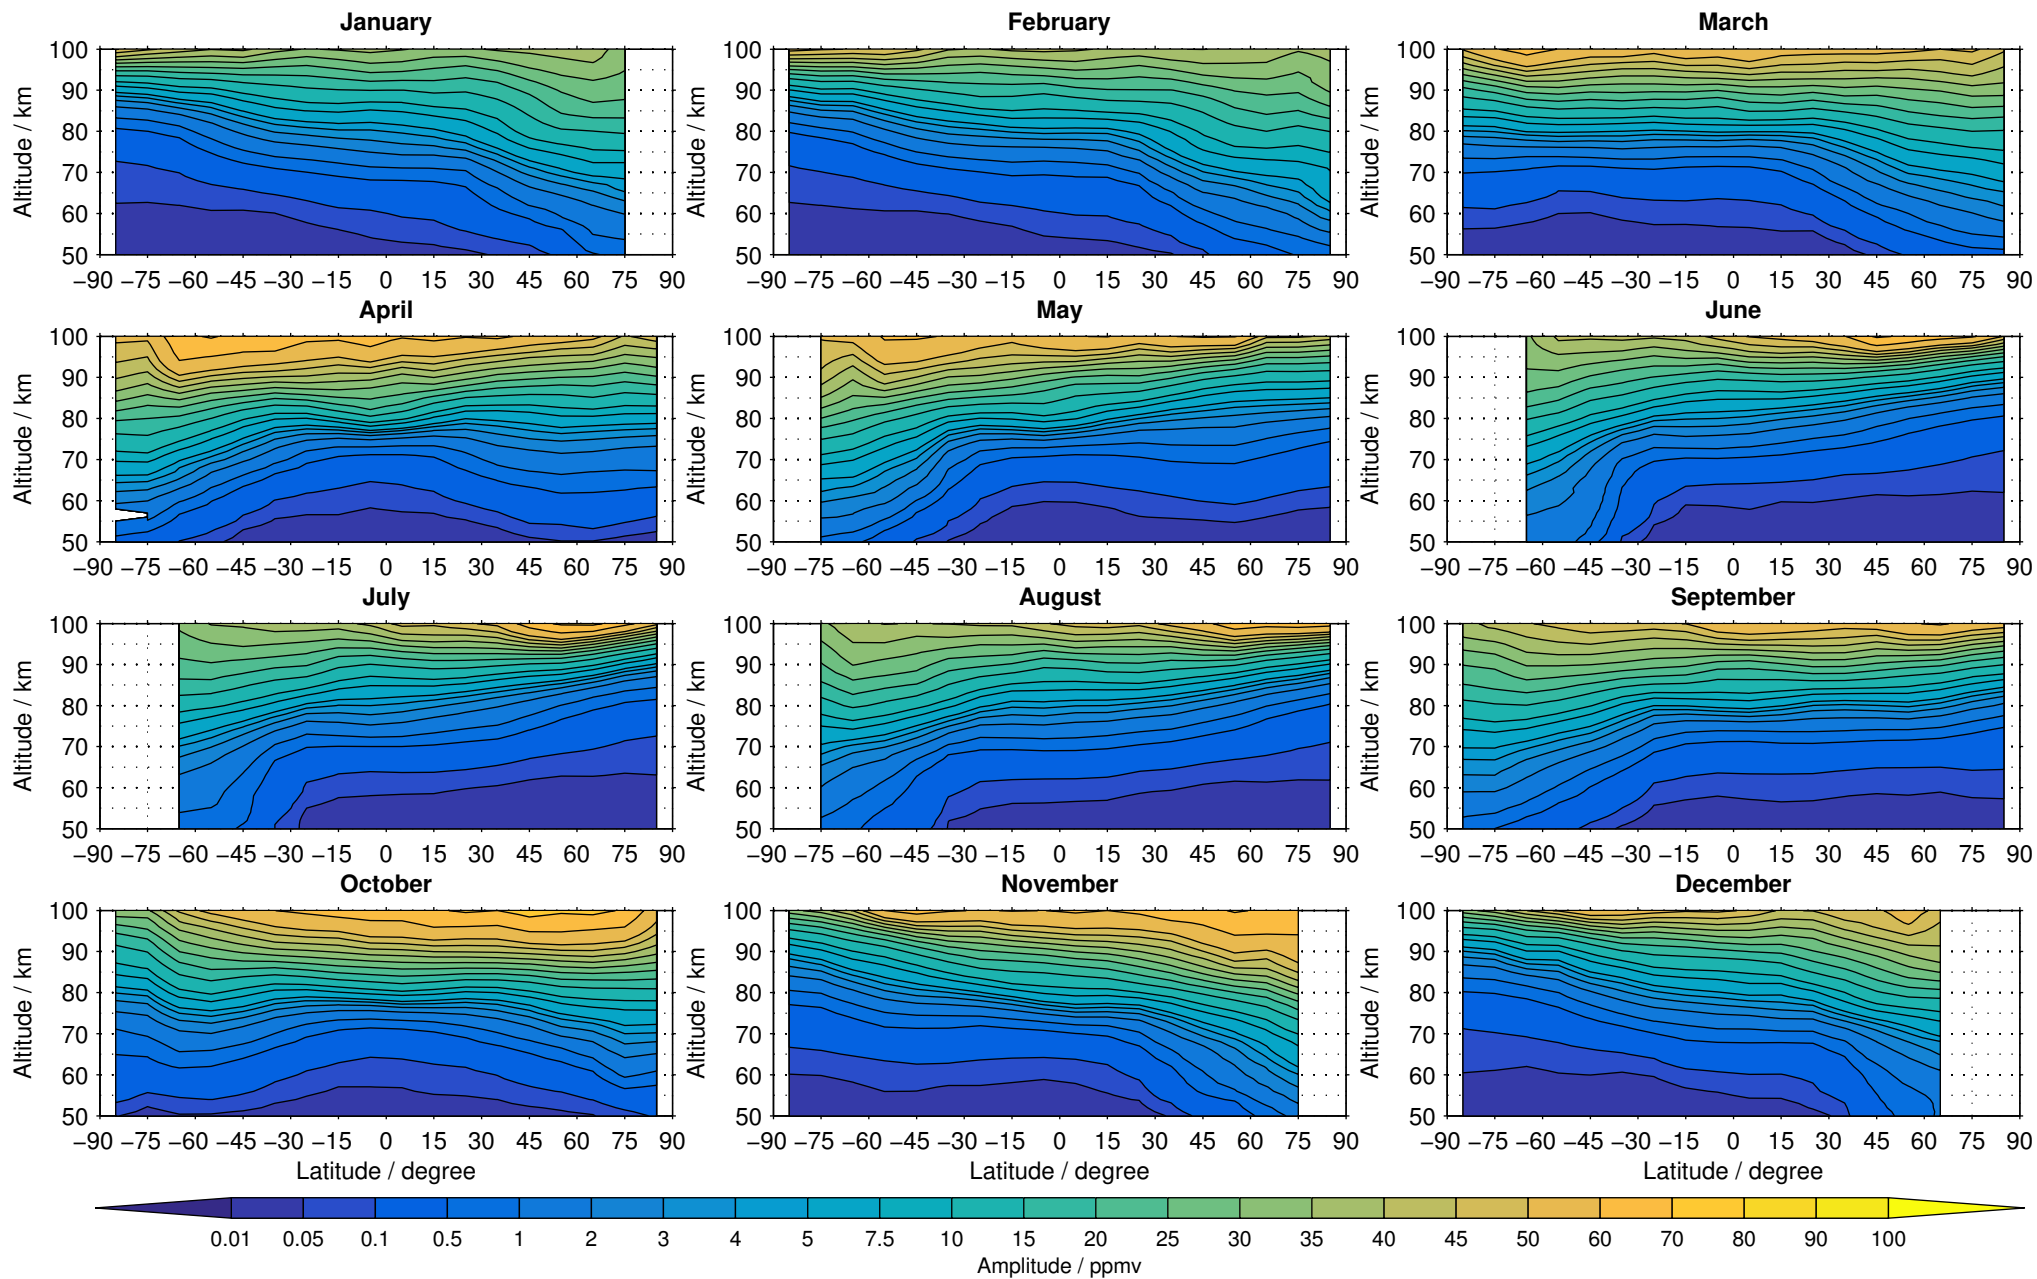

Envisat/MIPAS (IMKIAA) V5R v621 UA daytime carbon monoxide distribution for 2007

Creation Time:
11-04-2017
21:29:49 LT

Envisat/MIPAS (IMKIAA) V5R v621 UA daytime carbon monoxide distribution for 2008

Creation Time:
11-04-2017
21:29:50 LT

Envisat/MIPAS (IMKIAA) V5R v621 UA daytime carbon monoxide distribution for 2009

Creation Time:
11-04-2017
21:29:51 LT

Envisat/MIPAS (IMKIAA) V5R v621 UA daytime carbon monoxide distribution for 2010

Creation Time:
11-04-2017
21:29:52 LT

Envisat/MIPAS (IMKIAA) V5R v621 UA daytime carbon monoxide distribution for 2011

Creation Time:
11-04-2017
21:29:53 LT

Envisat/MIPAS (IMKIAA) V5R v621 UA daytime carbon monoxide distribution for 2012

Creation Time:
11-04-2017
21:29:54 LT