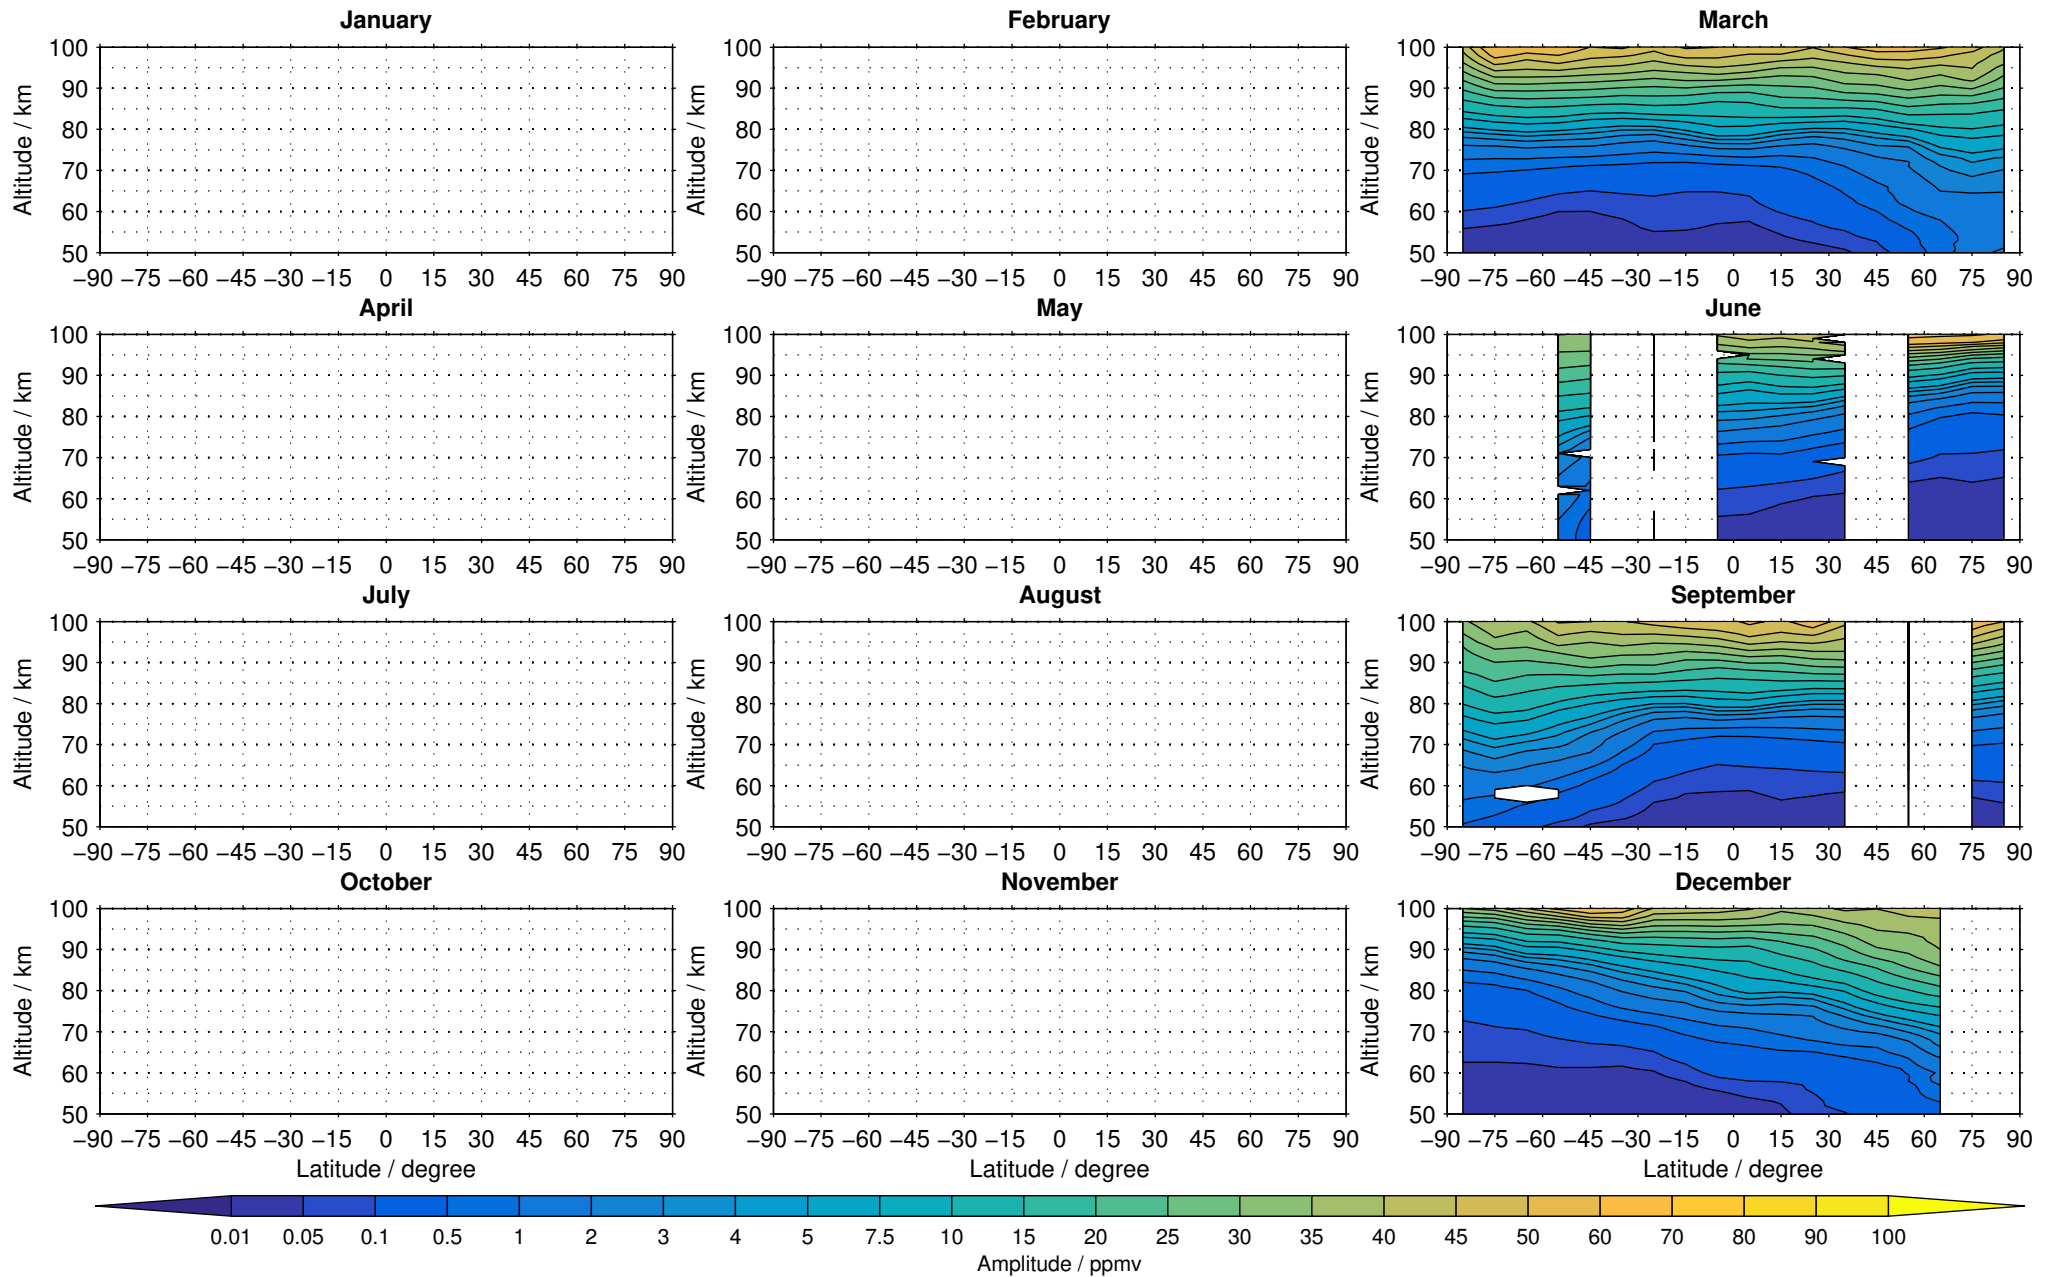

Envisat/MIPAS (IMKIAA) V5R v621 UA daytime carbon monoxide distribution for 2005

Creation Time:
11-04-2017
21:29:47 LT

Envisat/MIPAS (IMKIAA) V5R v621 UA daytime carbon monoxide distribution for 2006

Creation Time:
11-04-2017
21:29:48 LT

Envisat/MIPAS (IMKIAA) V5R v621 UA daytime carbon monoxide distribution for 2007

Creation Time:
11-04-2017
21:29:49 LT

Envisat/MIPAS (IMKIAA) V5R v621 UA daytime carbon monoxide distribution for 2008

Creation Time:
11-04-2017
21:29:50 LT

Envisat/MIPAS (IMKIAA) V5R v621 UA daytime carbon monoxide distribution for 2009

Creation Time:
11-04-2017
21:29:51 LT

Envisat/MIPAS (IMKIAA) V5R v621 UA daytime carbon monoxide distribution for 2010

Creation Time:
11-04-2017
21:29:52 LT