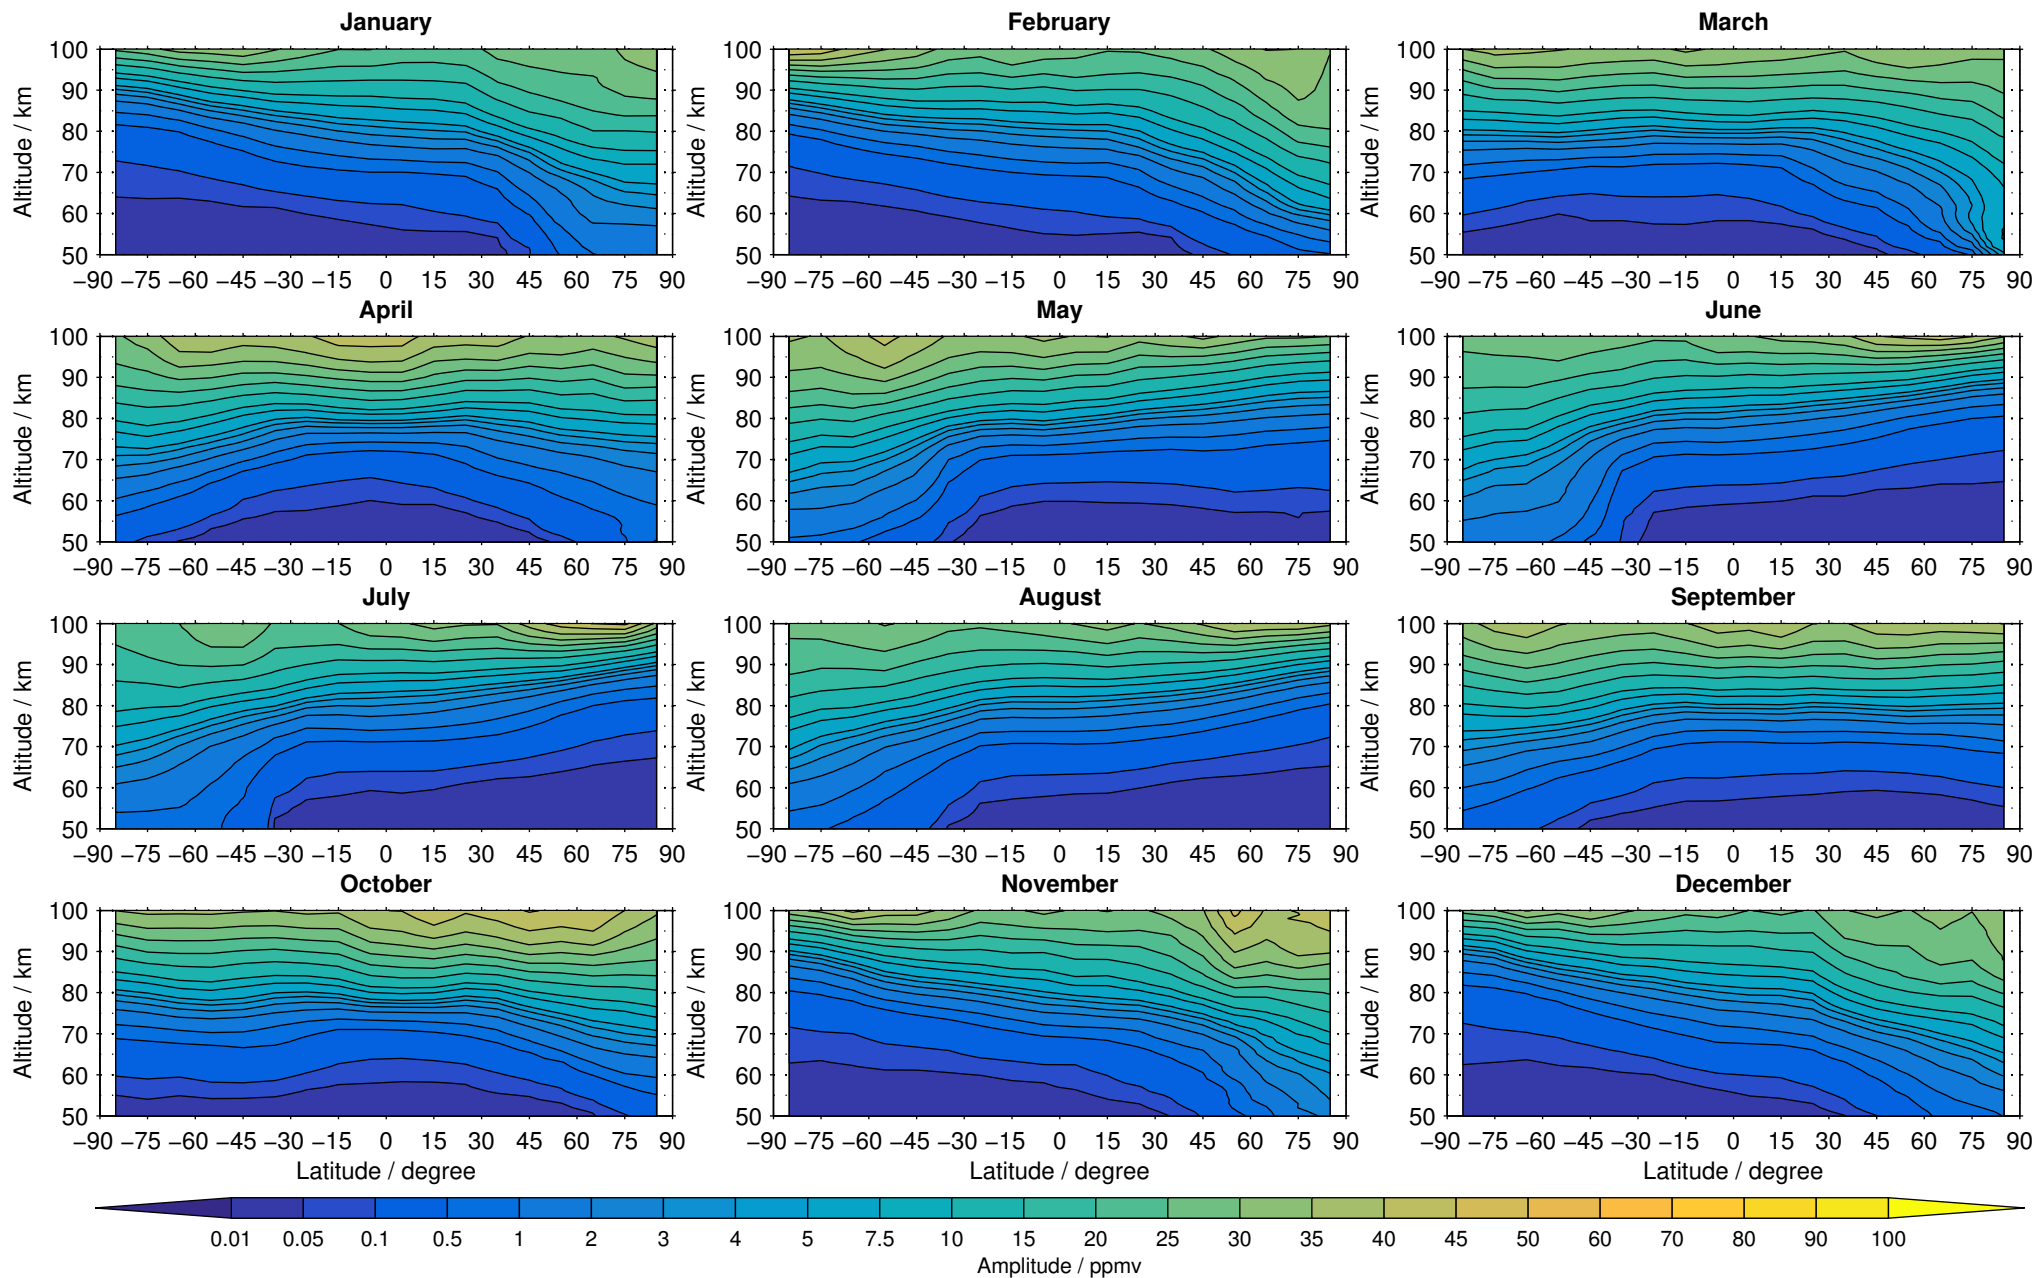

Envisat/MIPAS (IMKIAA) V5R v521 MA carbon monoxide distribution for 2009

Creation Time:
11-04-2017
21:28:15 LT