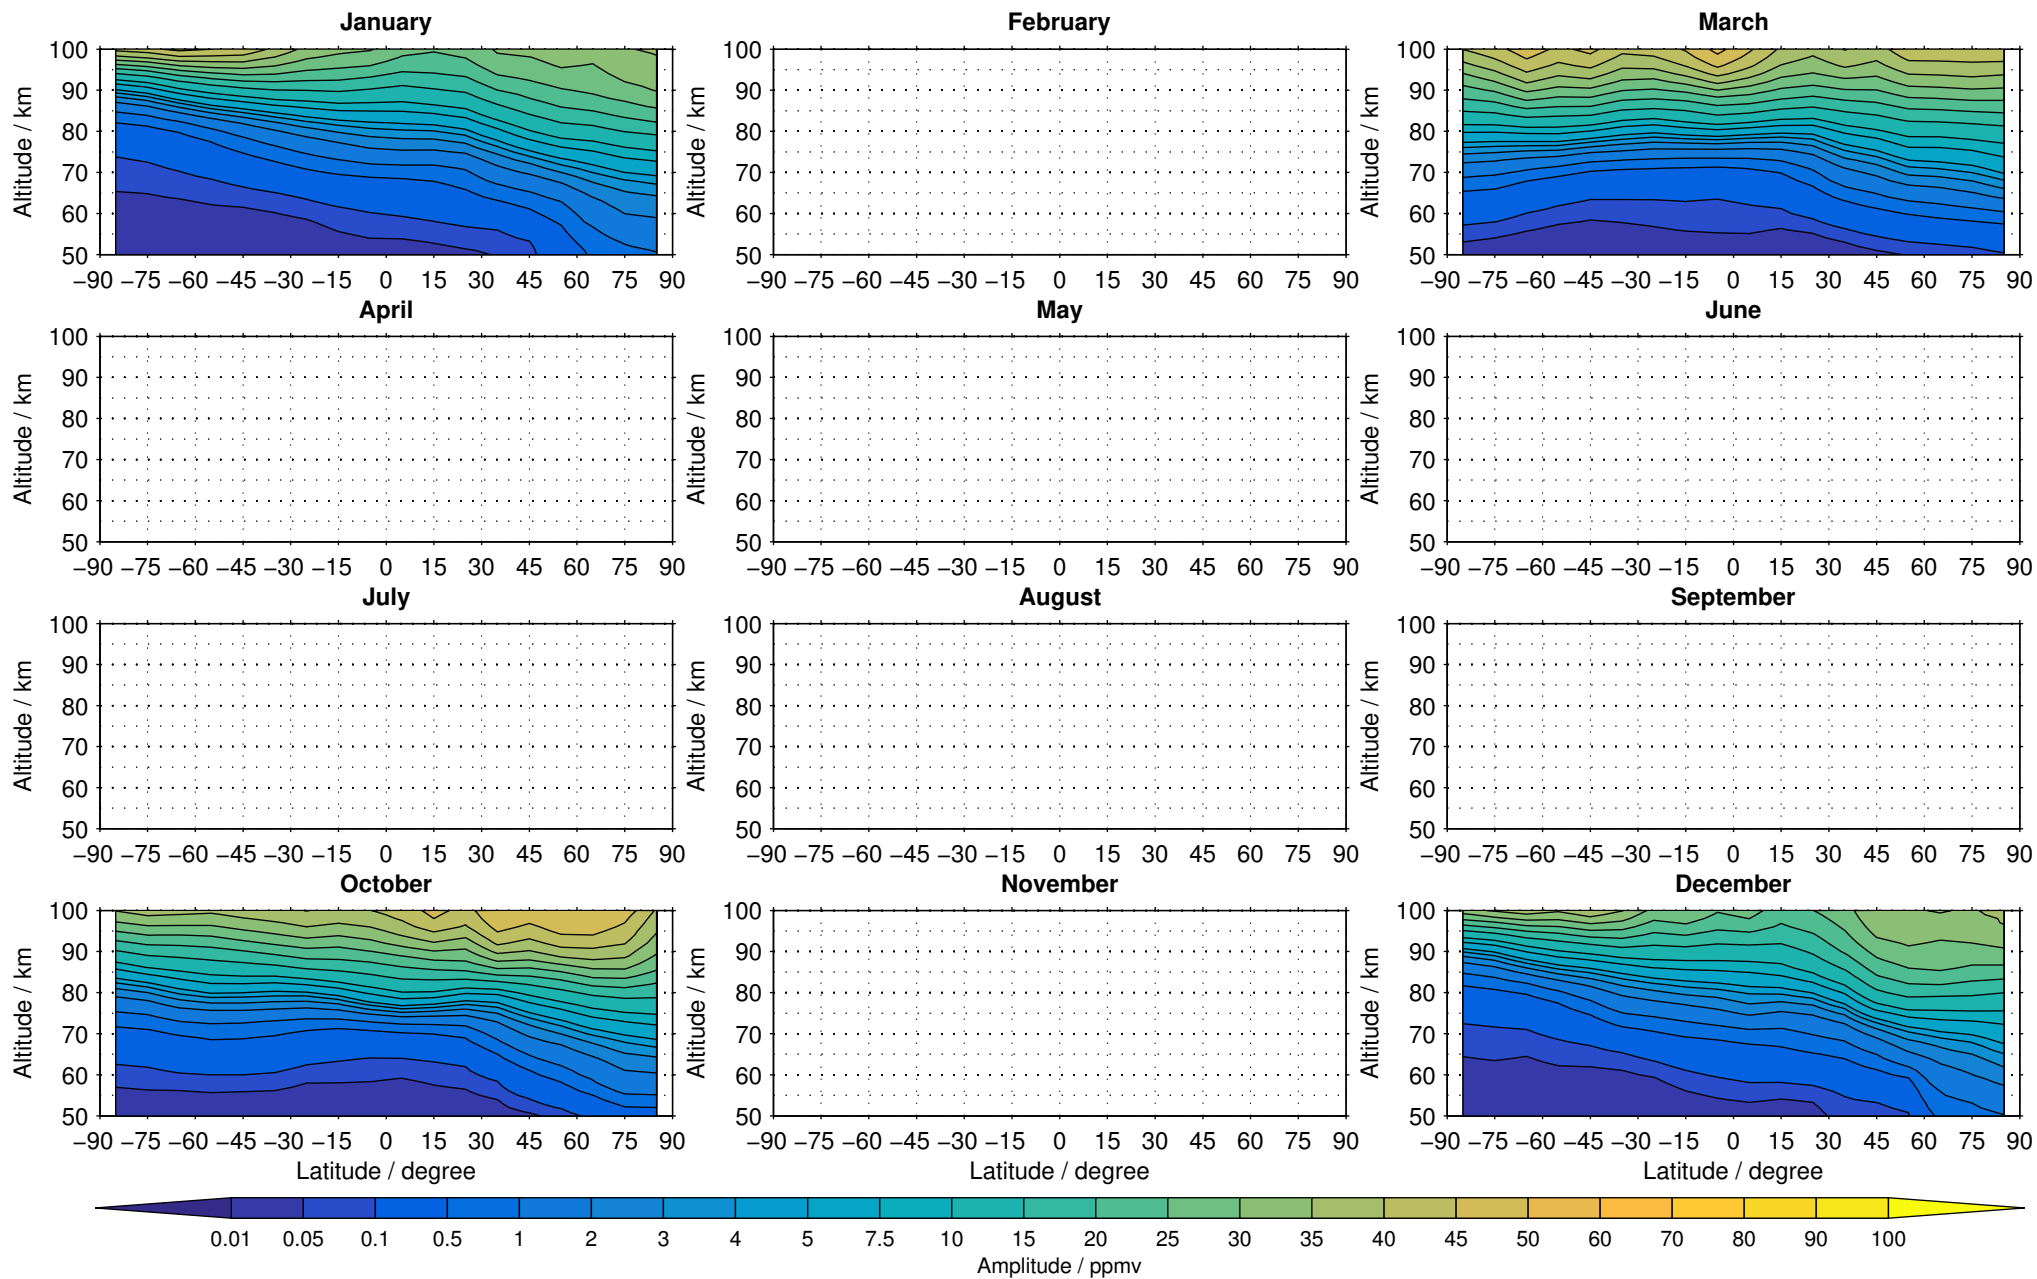

# Envisat/MIPAS (IMKIAA) V5R v521 MA carbon monoxide distribution for 2005

Creation Time:  
11-04-2017  
21:28:12 LT