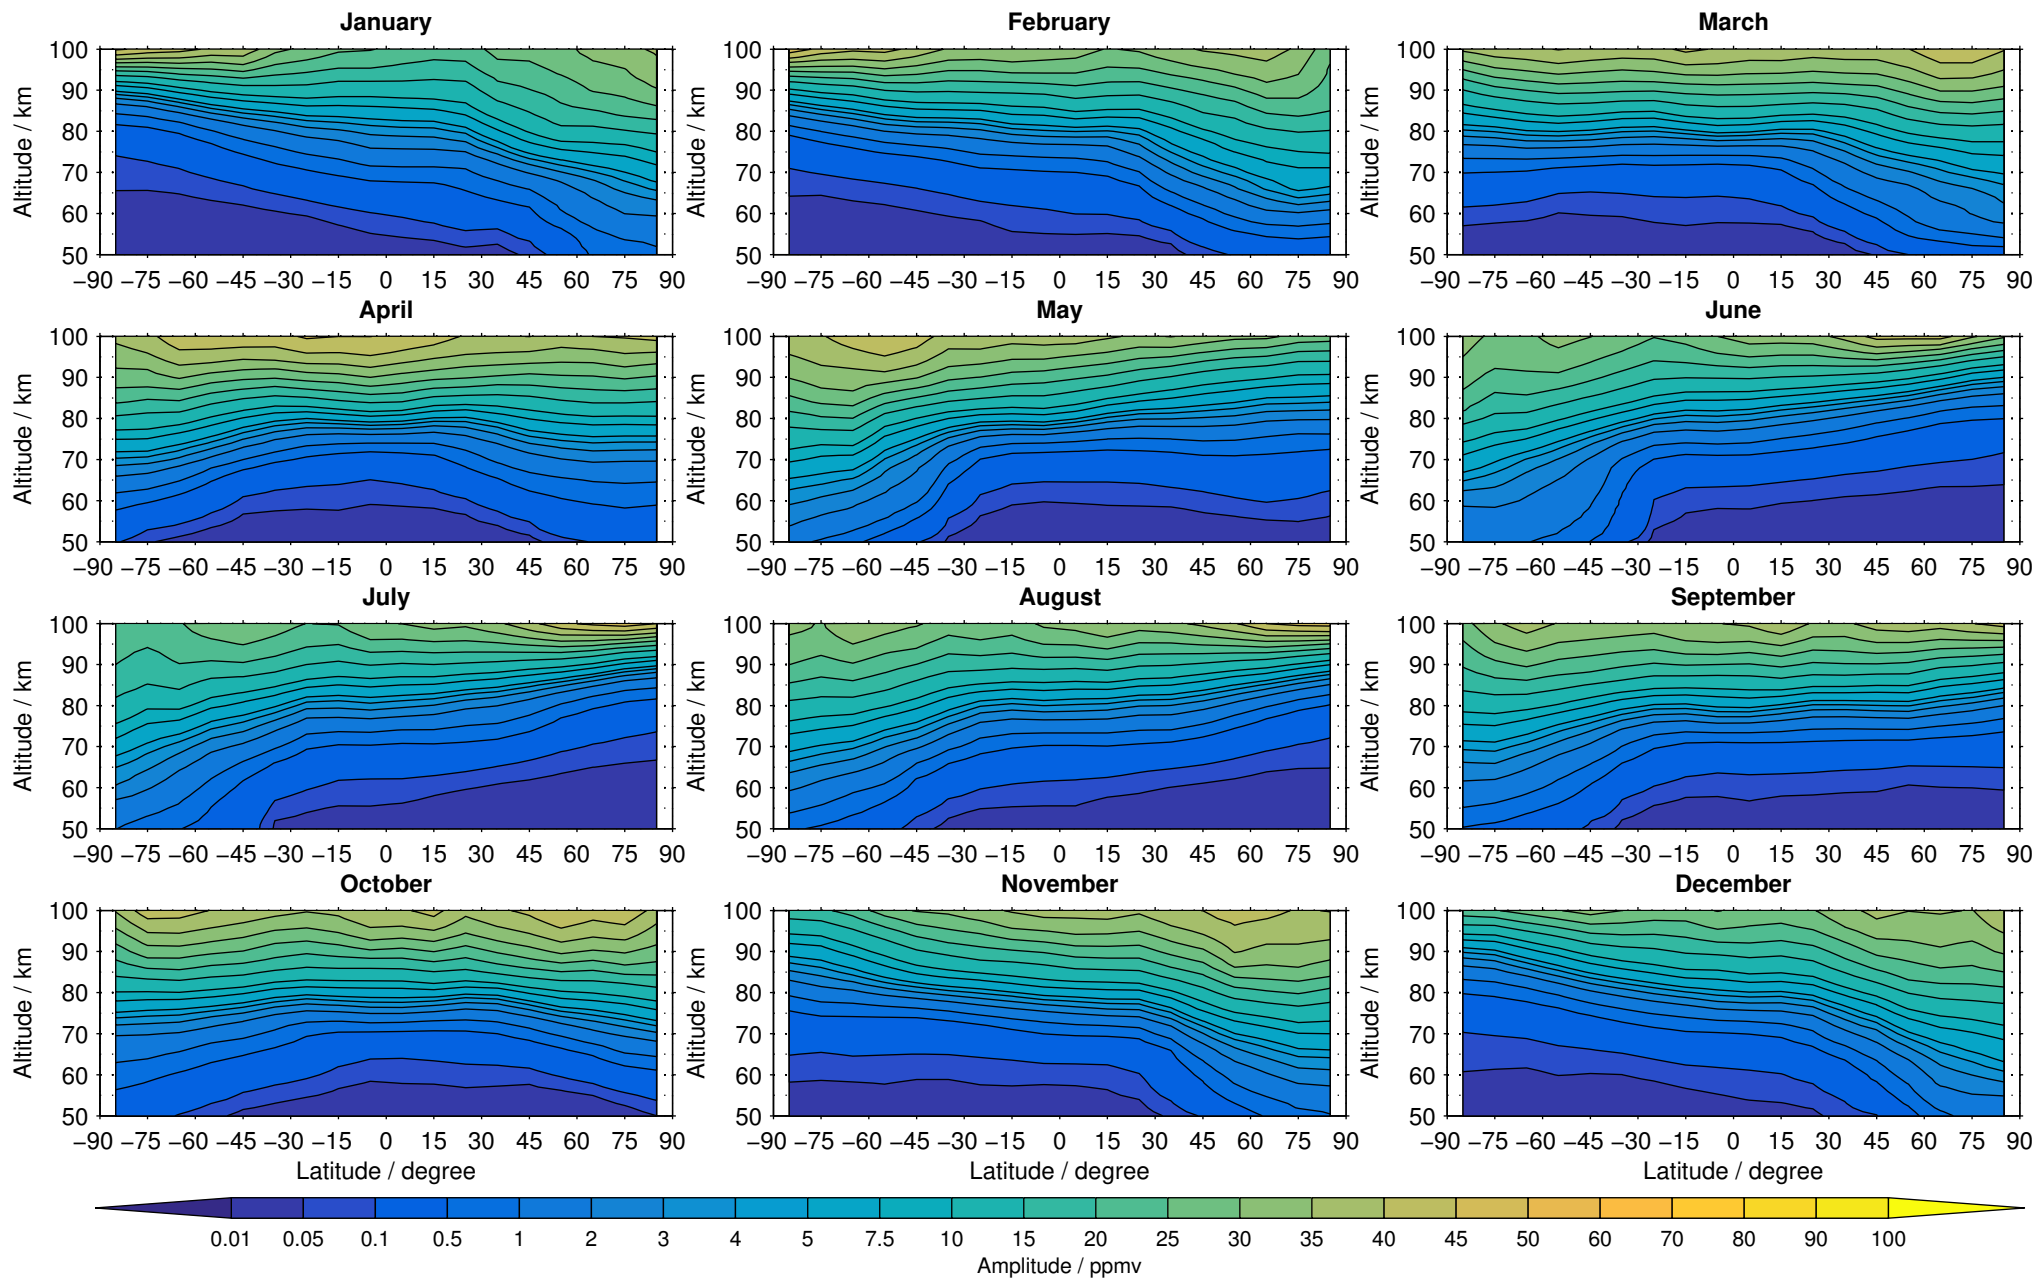

Envisat/MIPAS (IMKIAA) V5R v521 MA carbon monoxide distribution for 2010

Creation Time:
11-04-2017
21:28:17 LT