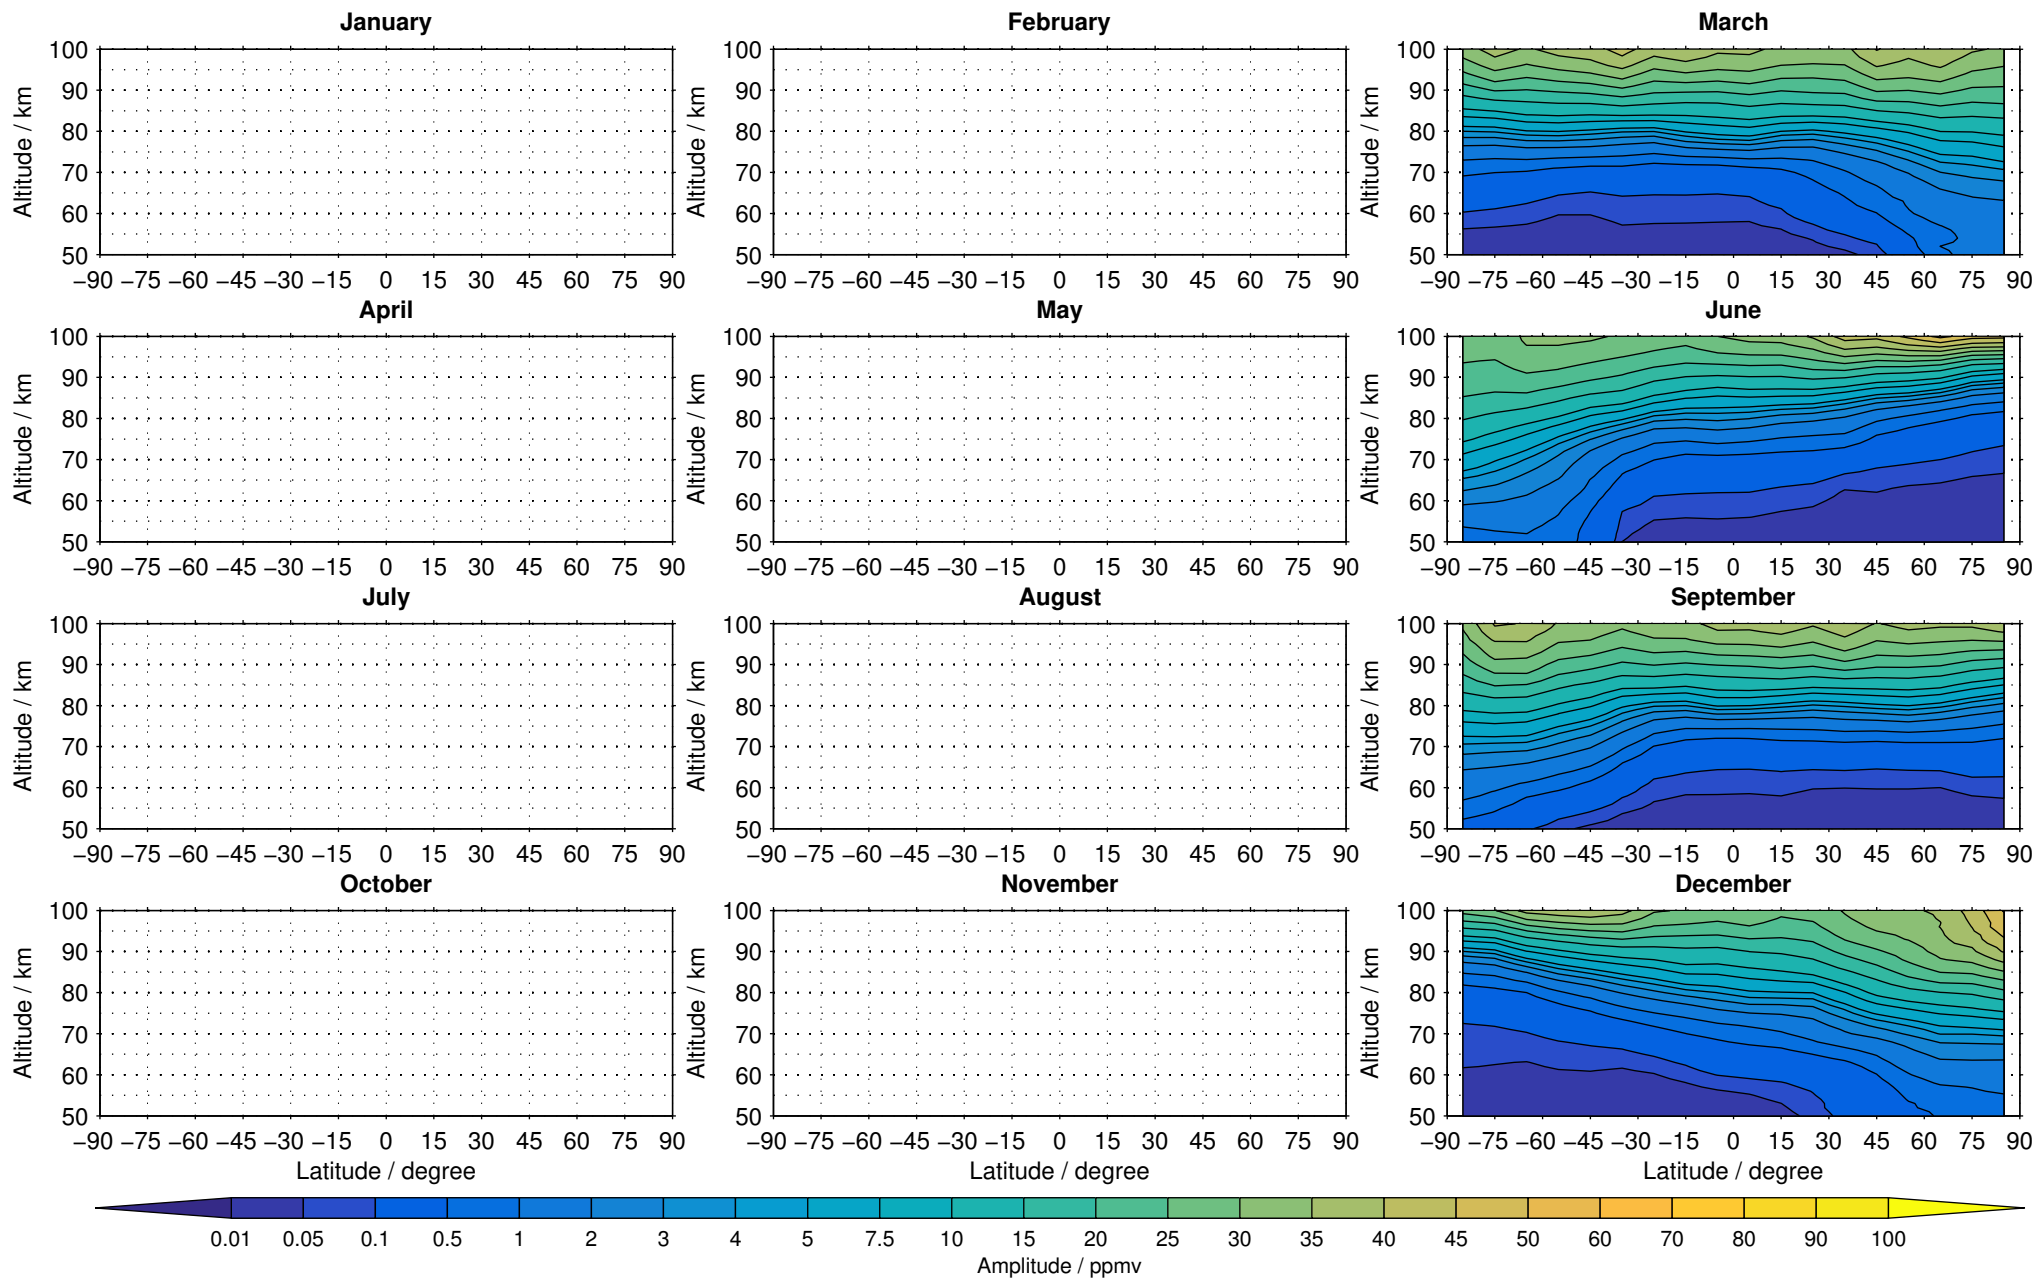

Envisat/MIPAS (IMKIAA) V5R v521 MA carbon monoxide distribution for 2006

Creation Time:
11-04-2017
21:28:13 LT