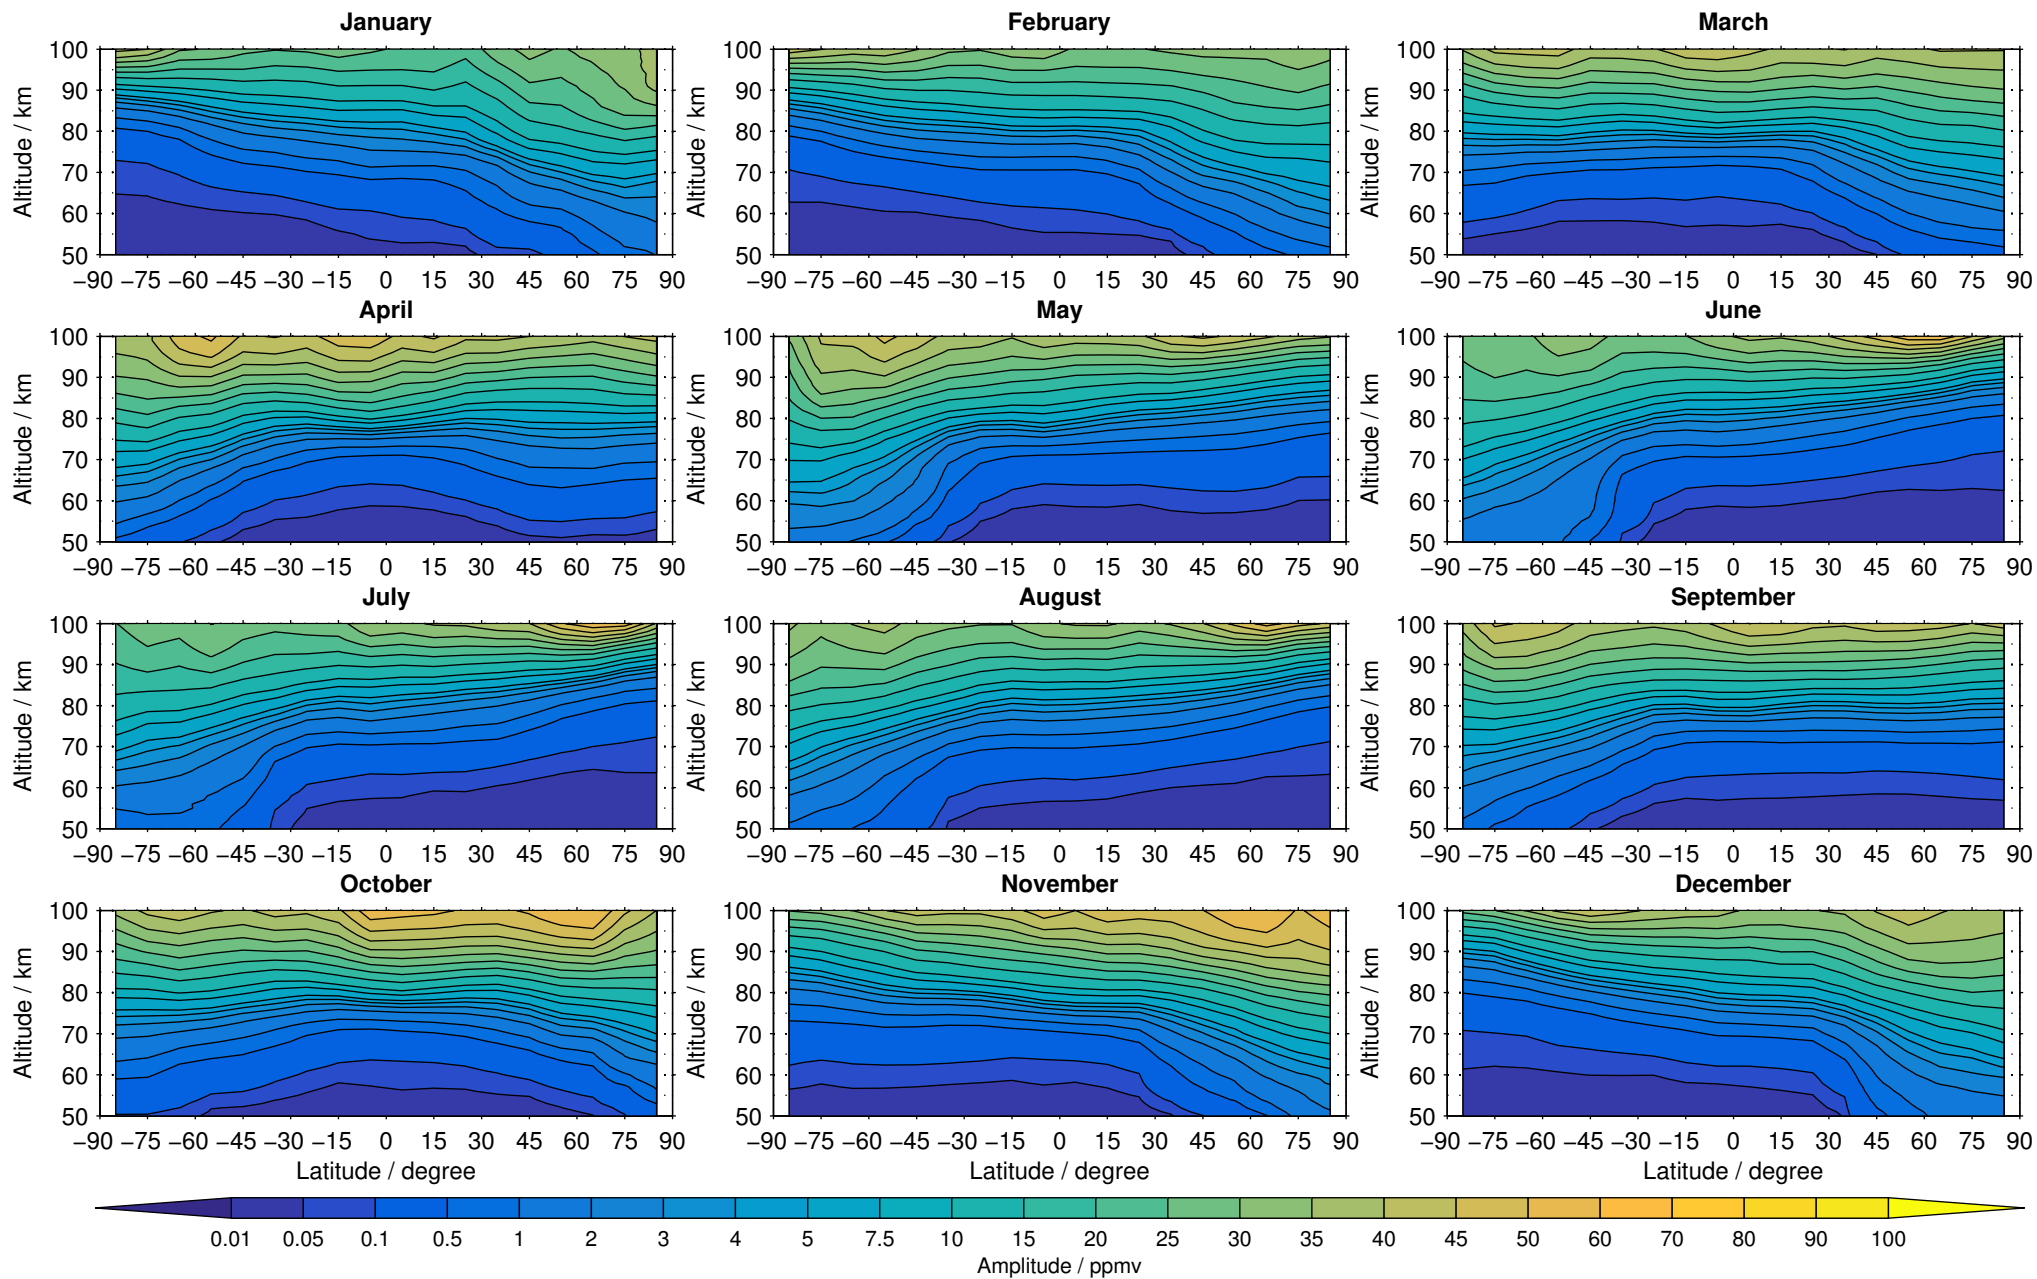

Envisat/MIPAS (IMKIAA) V5R v521 MA carbon monoxide distribution for 2011

Creation Time:
11-04-2017
21:28:18 LT