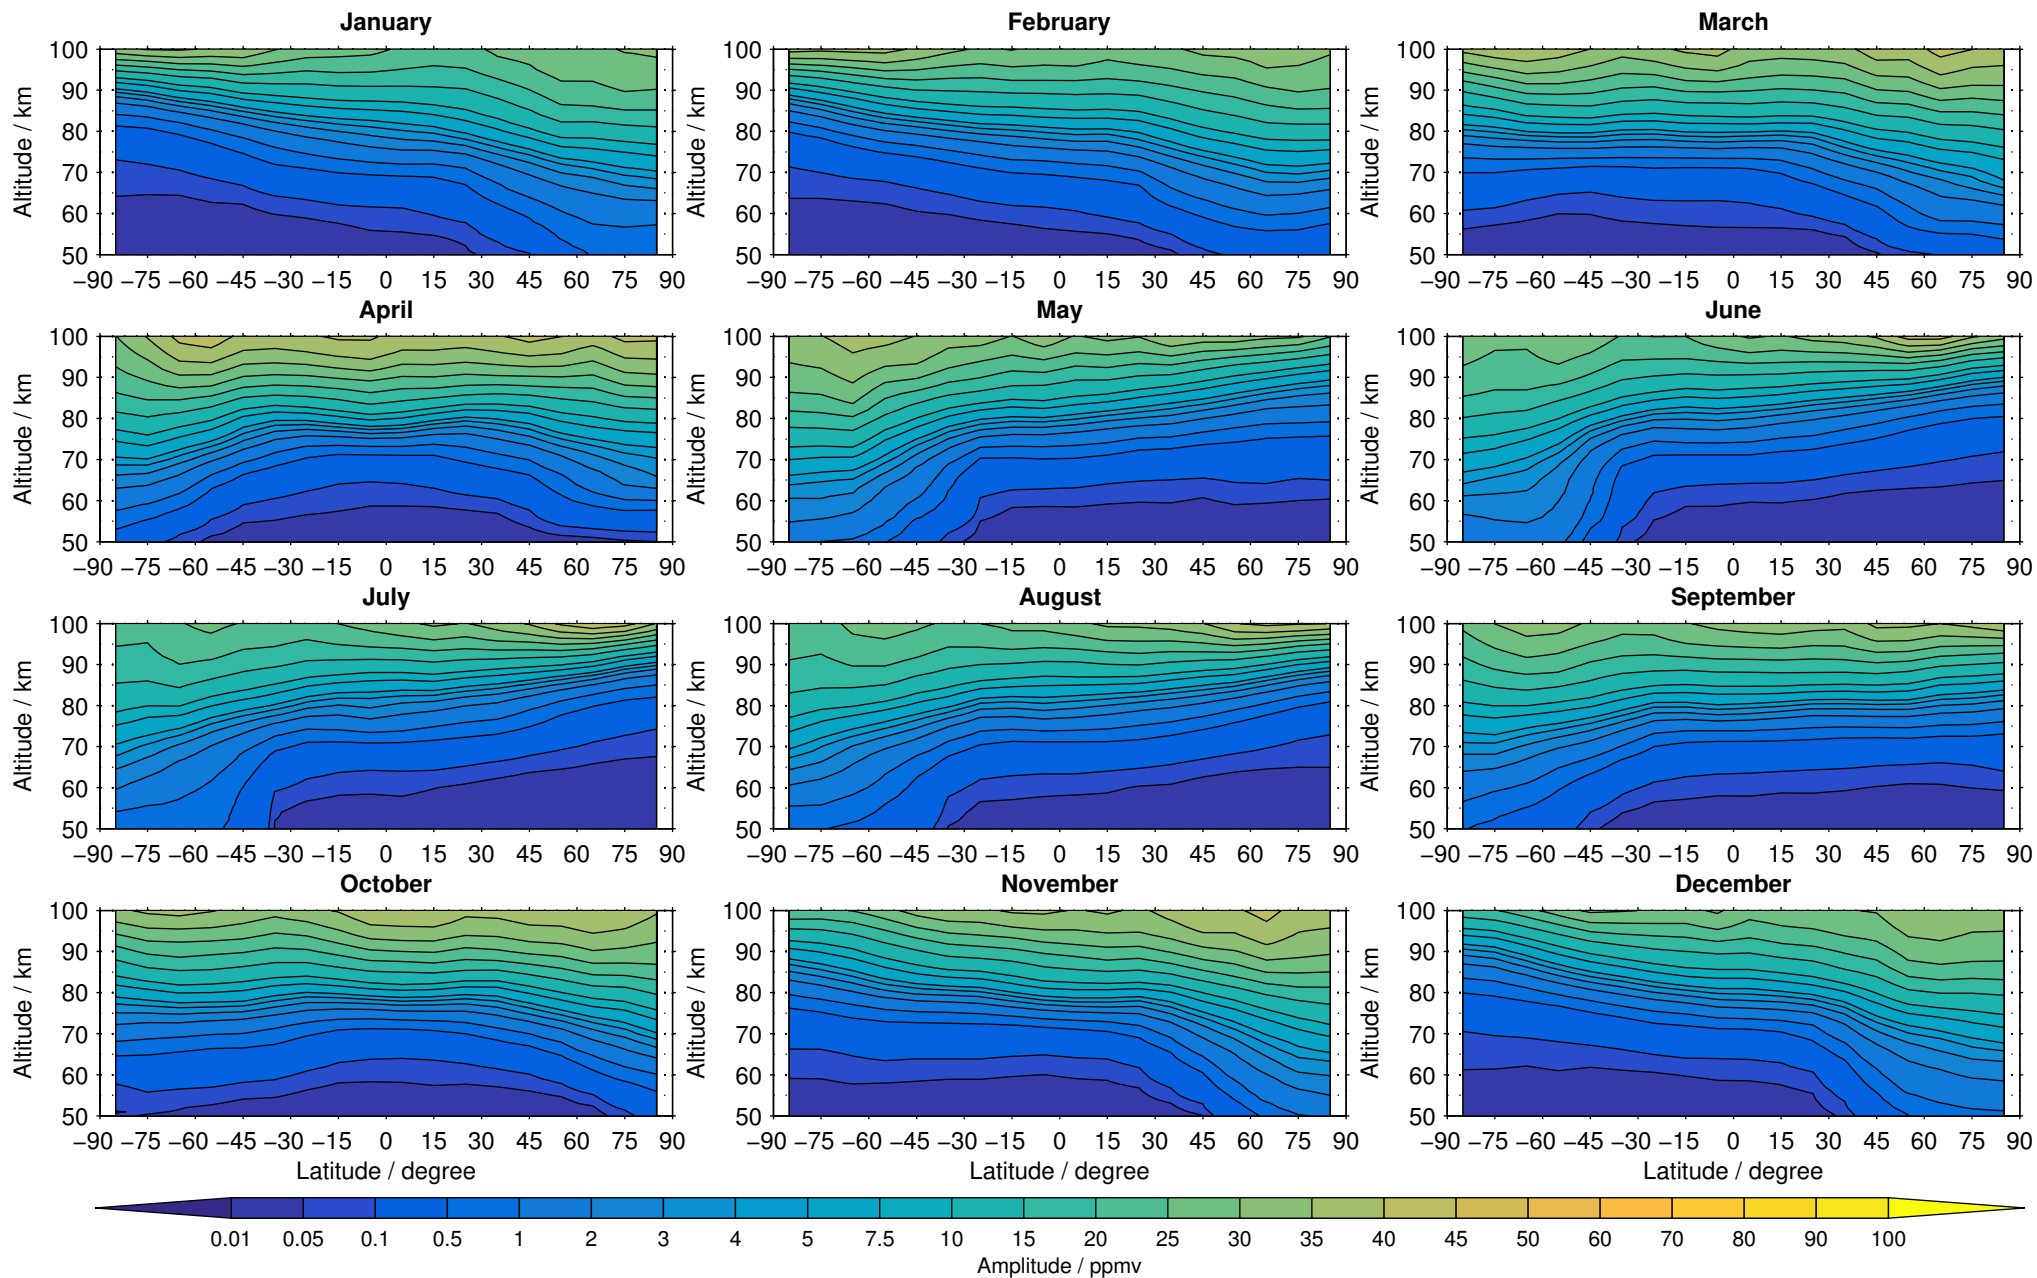

Envisat/MIPAS (IMKIAA) V5R v521 MA carbon monoxide distribution for 2008

Creation Time:
11-04-2017
21:28:14 LT