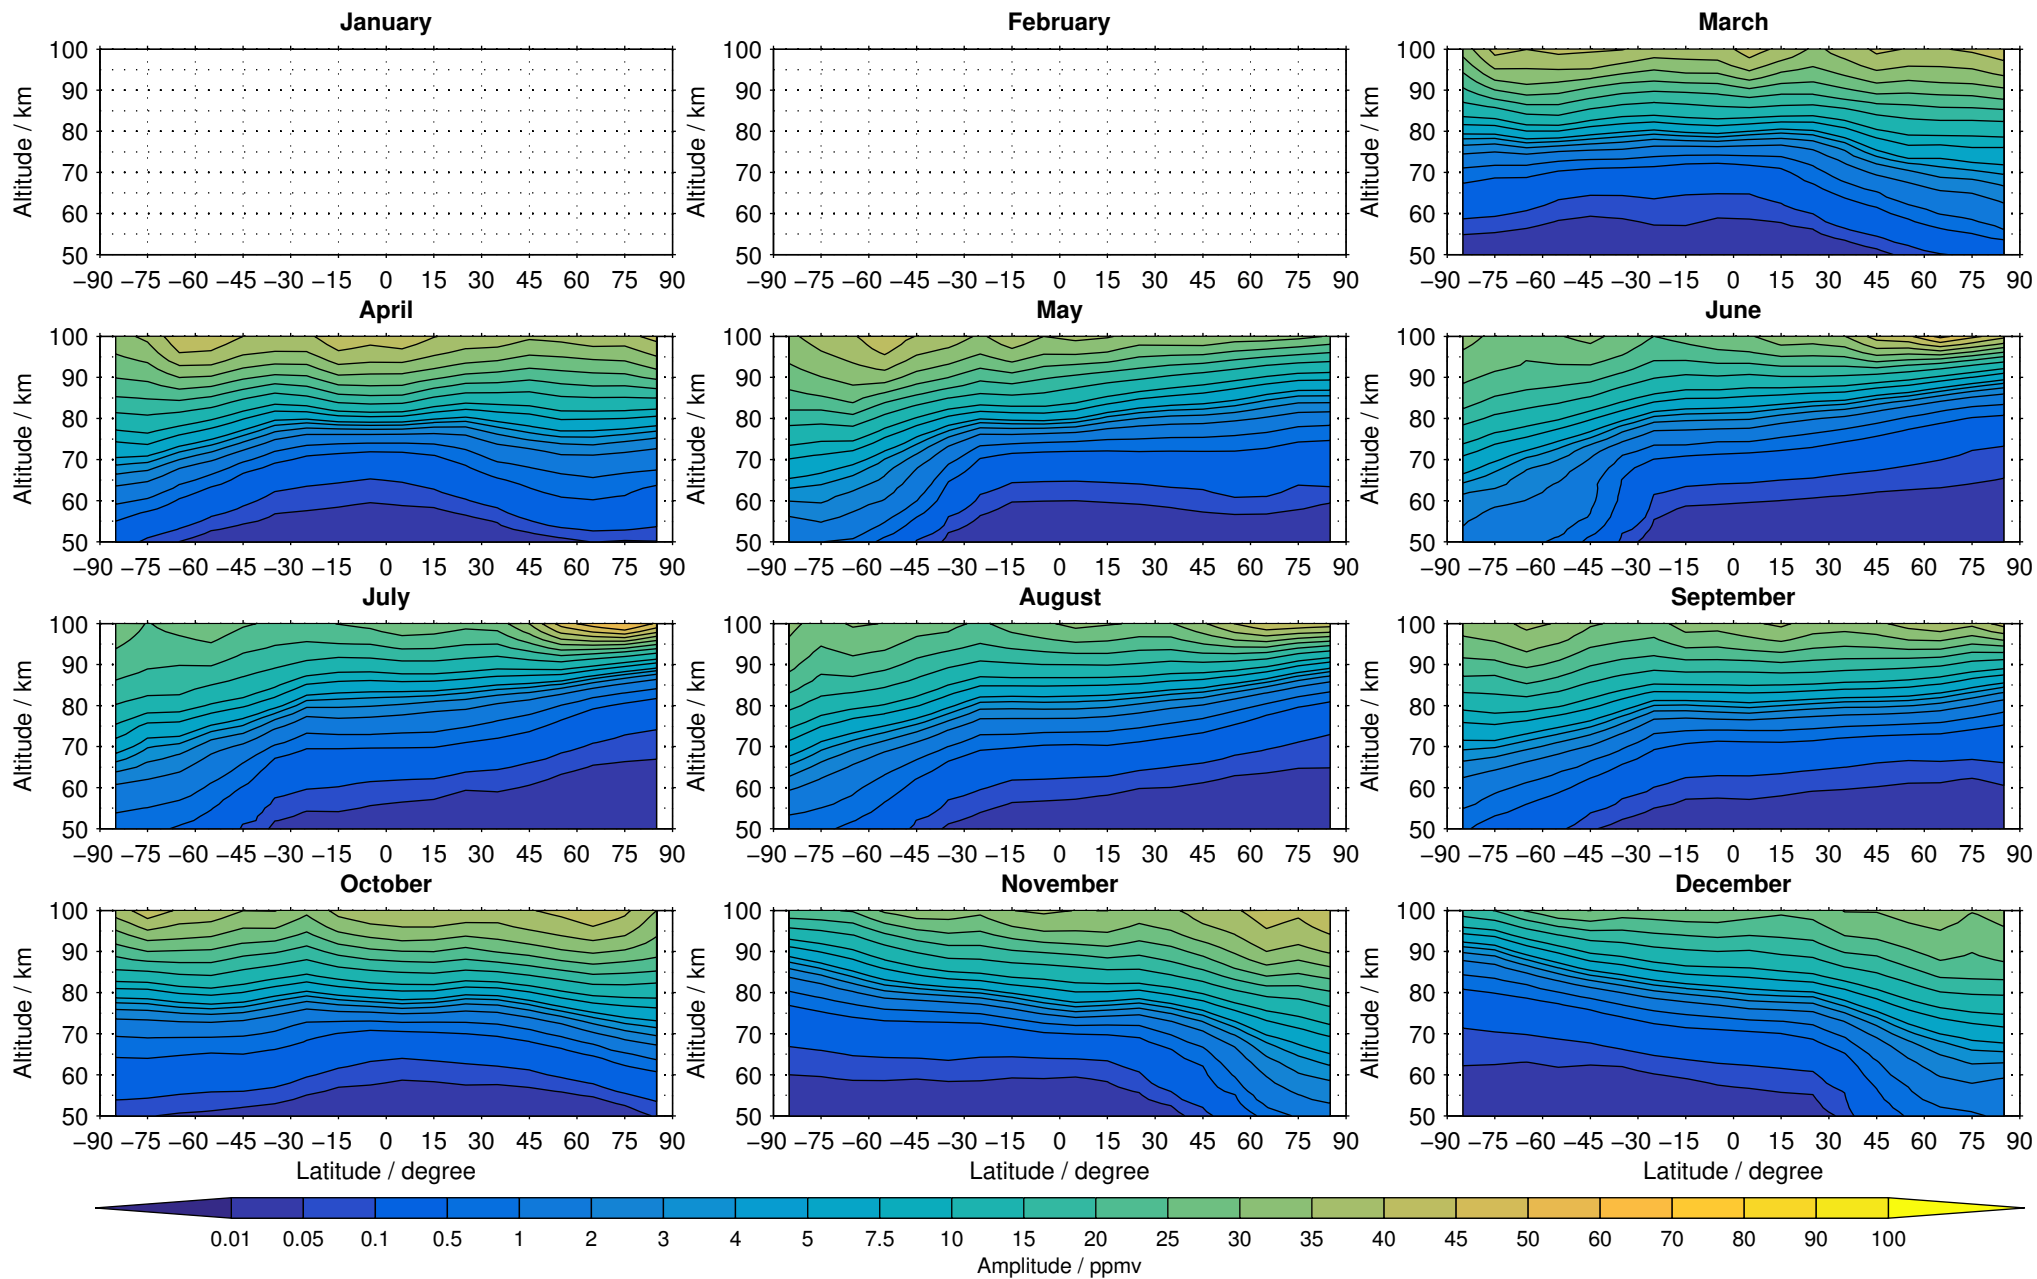

Envisat/MIPAS (IMKIAA) V5R v521 MA carbon monoxide distribution for 2007

Creation Time:
11-04-2017
21:28:13 LT