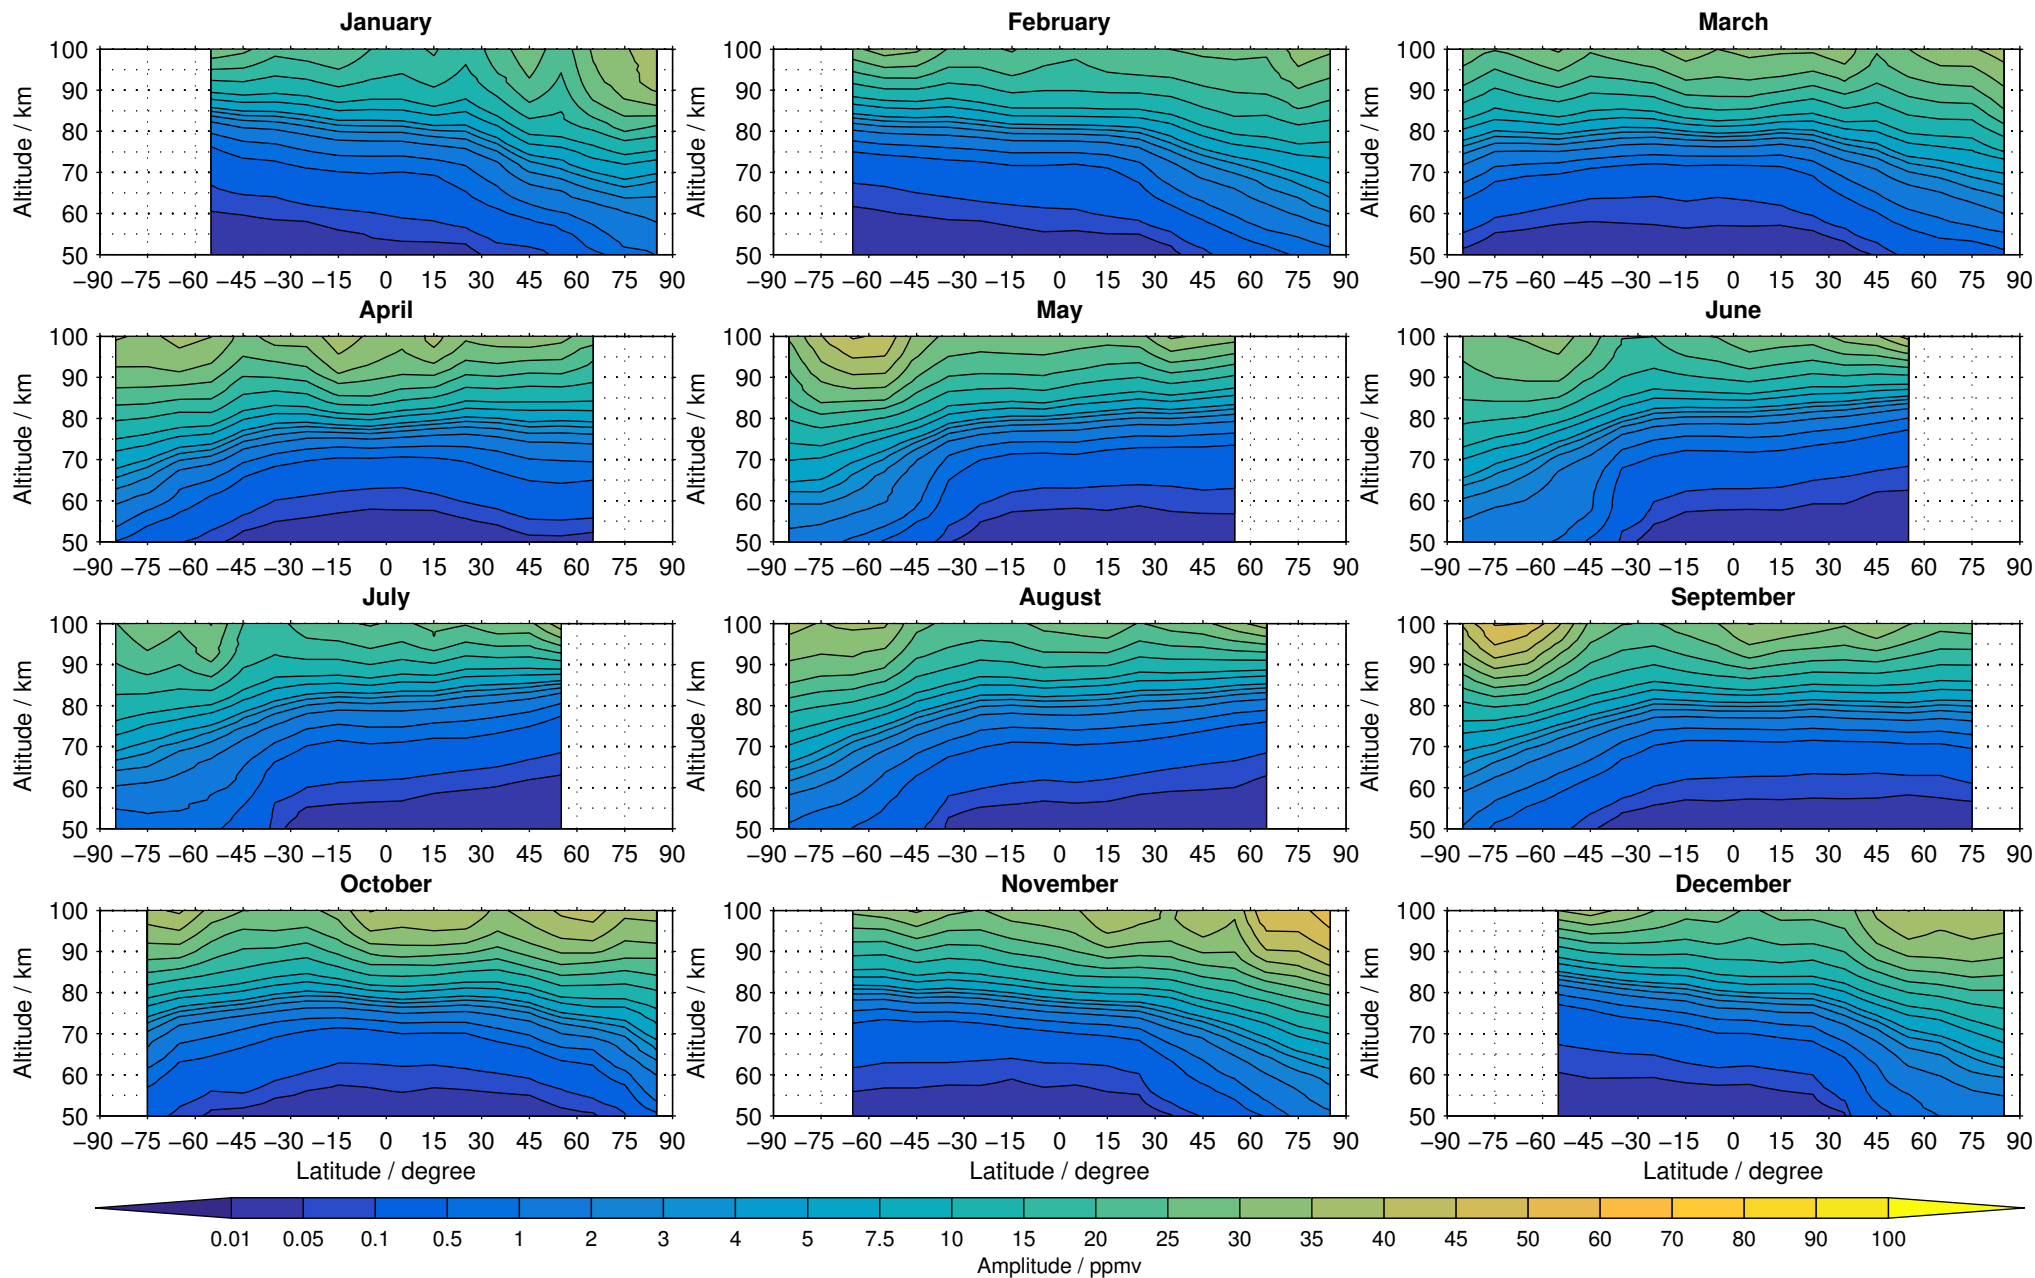

Creation Time:
11-04-2017
21:29:02 LT

Envisat/MIPAS (IMKIAA) V5R v521 MA nighttime carbon monoxide distribution for 2009

Creation Time:
11-04-2017
21:29:03 LT

Envisat/MIPAS (IMKIAA) V5R v521 MA nighttime carbon monoxide distribution for 2010

Creation Time:
11-04-2017
21:29:04 LT

Envisat/MIPAS (IMKIAA) V5R v521 MA nighttime carbon monoxide distribution for 2011

Creation Time:
11-04-2017
21:29:05 LT

Envisat/MIPAS (IMKIAA) V5R v521 MA nighttime carbon monoxide distribution for 2012