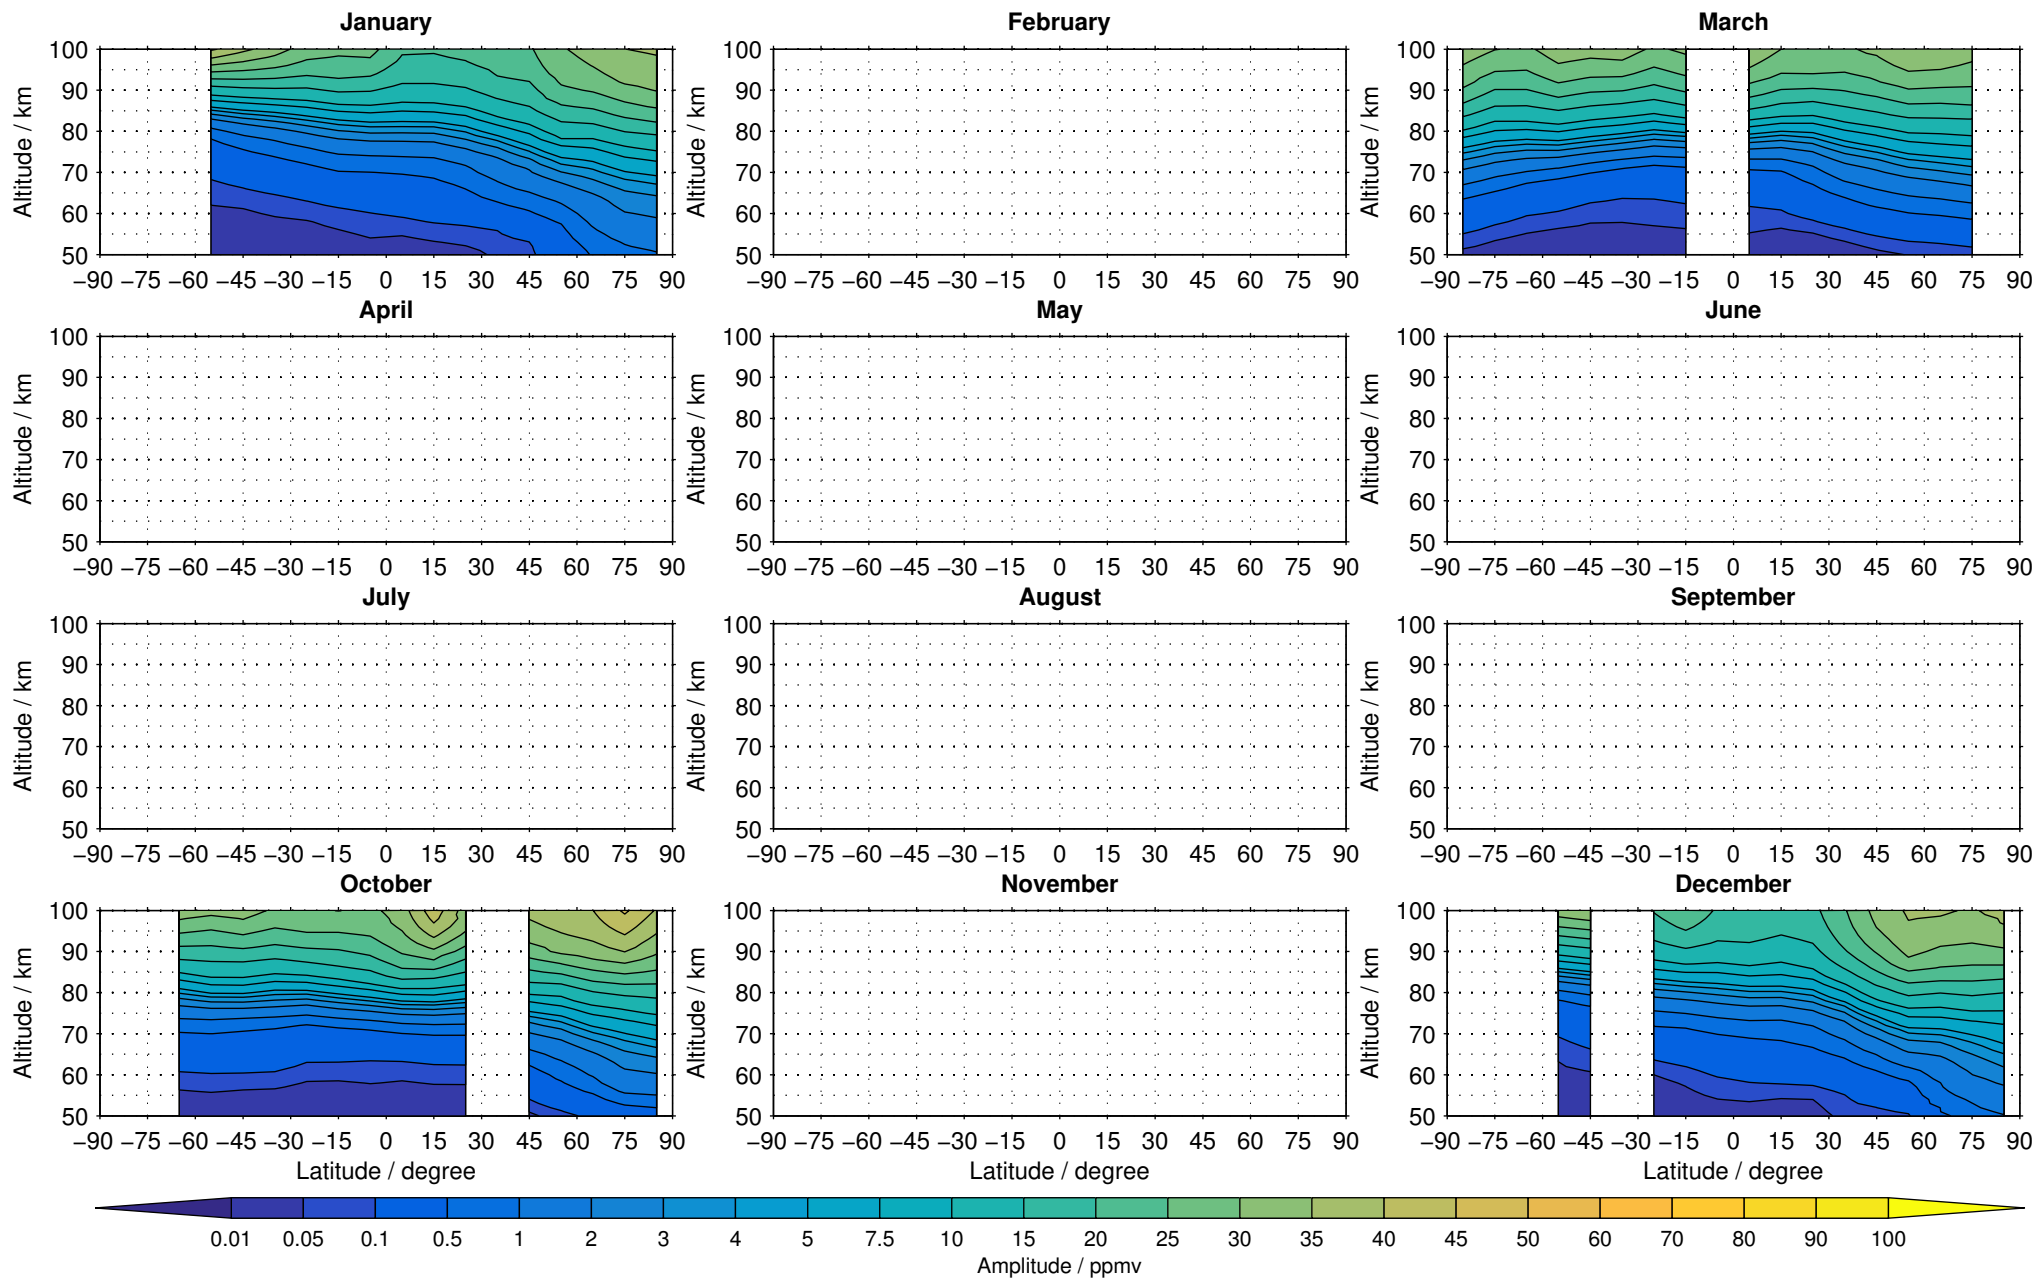

Envisat/MIPAS (IMKIAA) V5R v521 MA nighttime carbon monoxide distribution for 2005

Creation Time:
11-04-2017
21:28:59 LT

Envisat/MIPAS (IMKIAA) V5R v521 MA nighttime carbon monoxide distribution for 2006

Creation Time:
11-04-2017
21:29:00 LT

Envisat/MIPAS (IMKIAA) V5R v521 MA nighttime carbon monoxide distribution for 2007

Creation Time:
11-04-2017
21:29:01 LT

Envisat/MIPAS (IMKIAA) V5R v521 MA nighttime carbon monoxide distribution for 2008

Creation Time:
11-04-2017
21:29:02 LT

Envisat/MIPAS (IMKIAA) V5R v521 MA nighttime carbon monoxide distribution for 2009

Creation Time:
11-04-2017
21:29:03 LT

Envisat/MIPAS (IMKIAA) V5R v521 MA nighttime carbon monoxide distribution for 2010