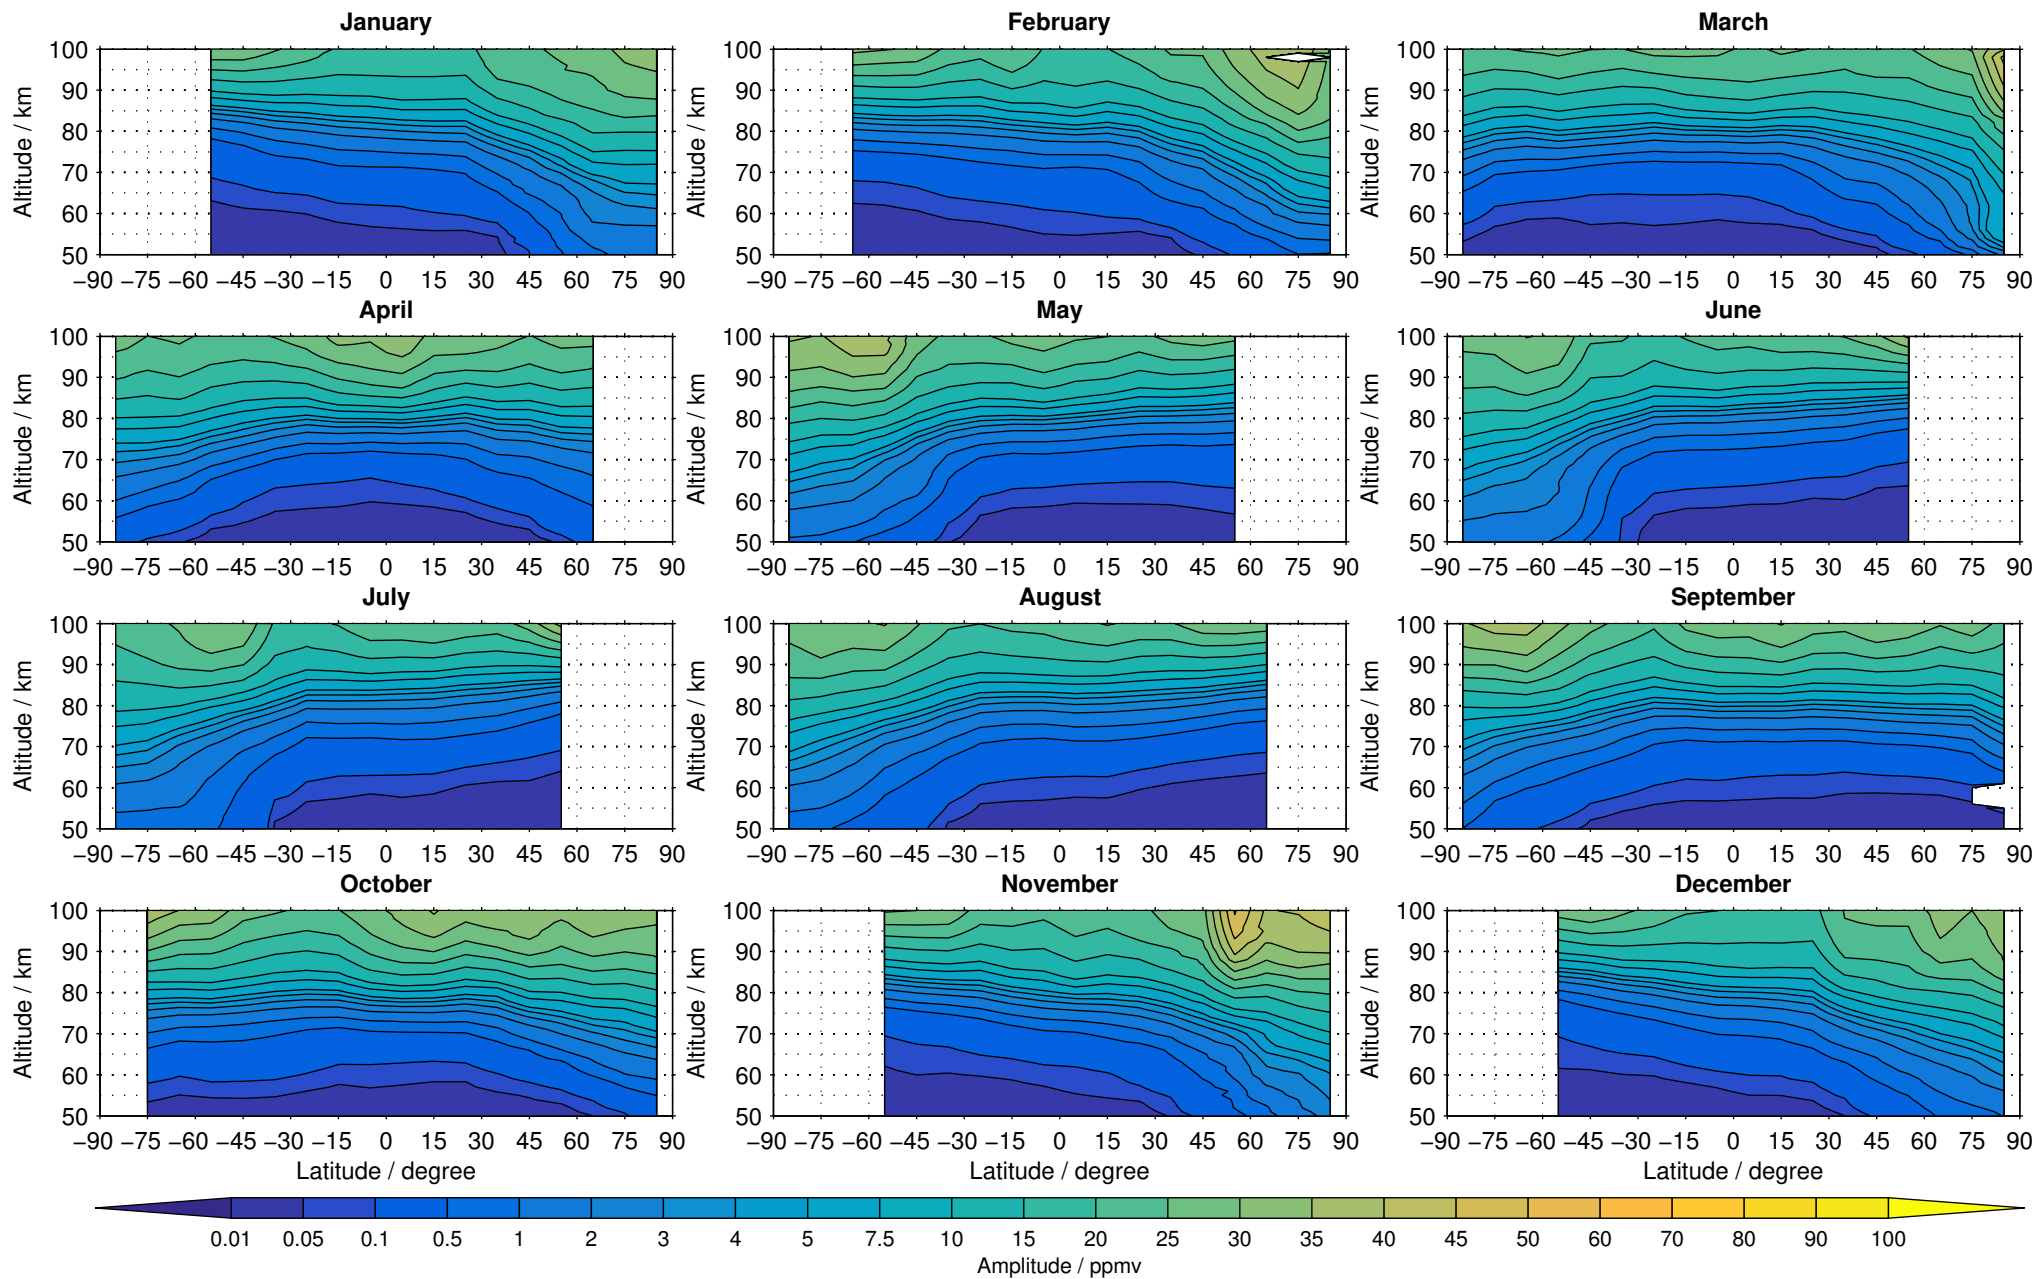

Creation Time:
11-04-2017
21:29:00 LT

Envisat/MIPAS (IMKIAA) V5R v521 MA nighttime carbon monoxide distribution for 2007

Creation Time:
11-04-2017
21:29:01 LT

Envisat/MIPAS (IMKIAA) V5R v521 MA nighttime carbon monoxide distribution for 2008

Creation Time:
11-04-2017
21:29:02 LT

Envisat/MIPAS (IMKIAA) V5R v521 MA nighttime carbon monoxide distribution for 2009

Creation Time:
11-04-2017
21:29:03 LT

Envisat/MIPAS (IMKIAA) V5R v521 MA nighttime carbon monoxide distribution for 2010