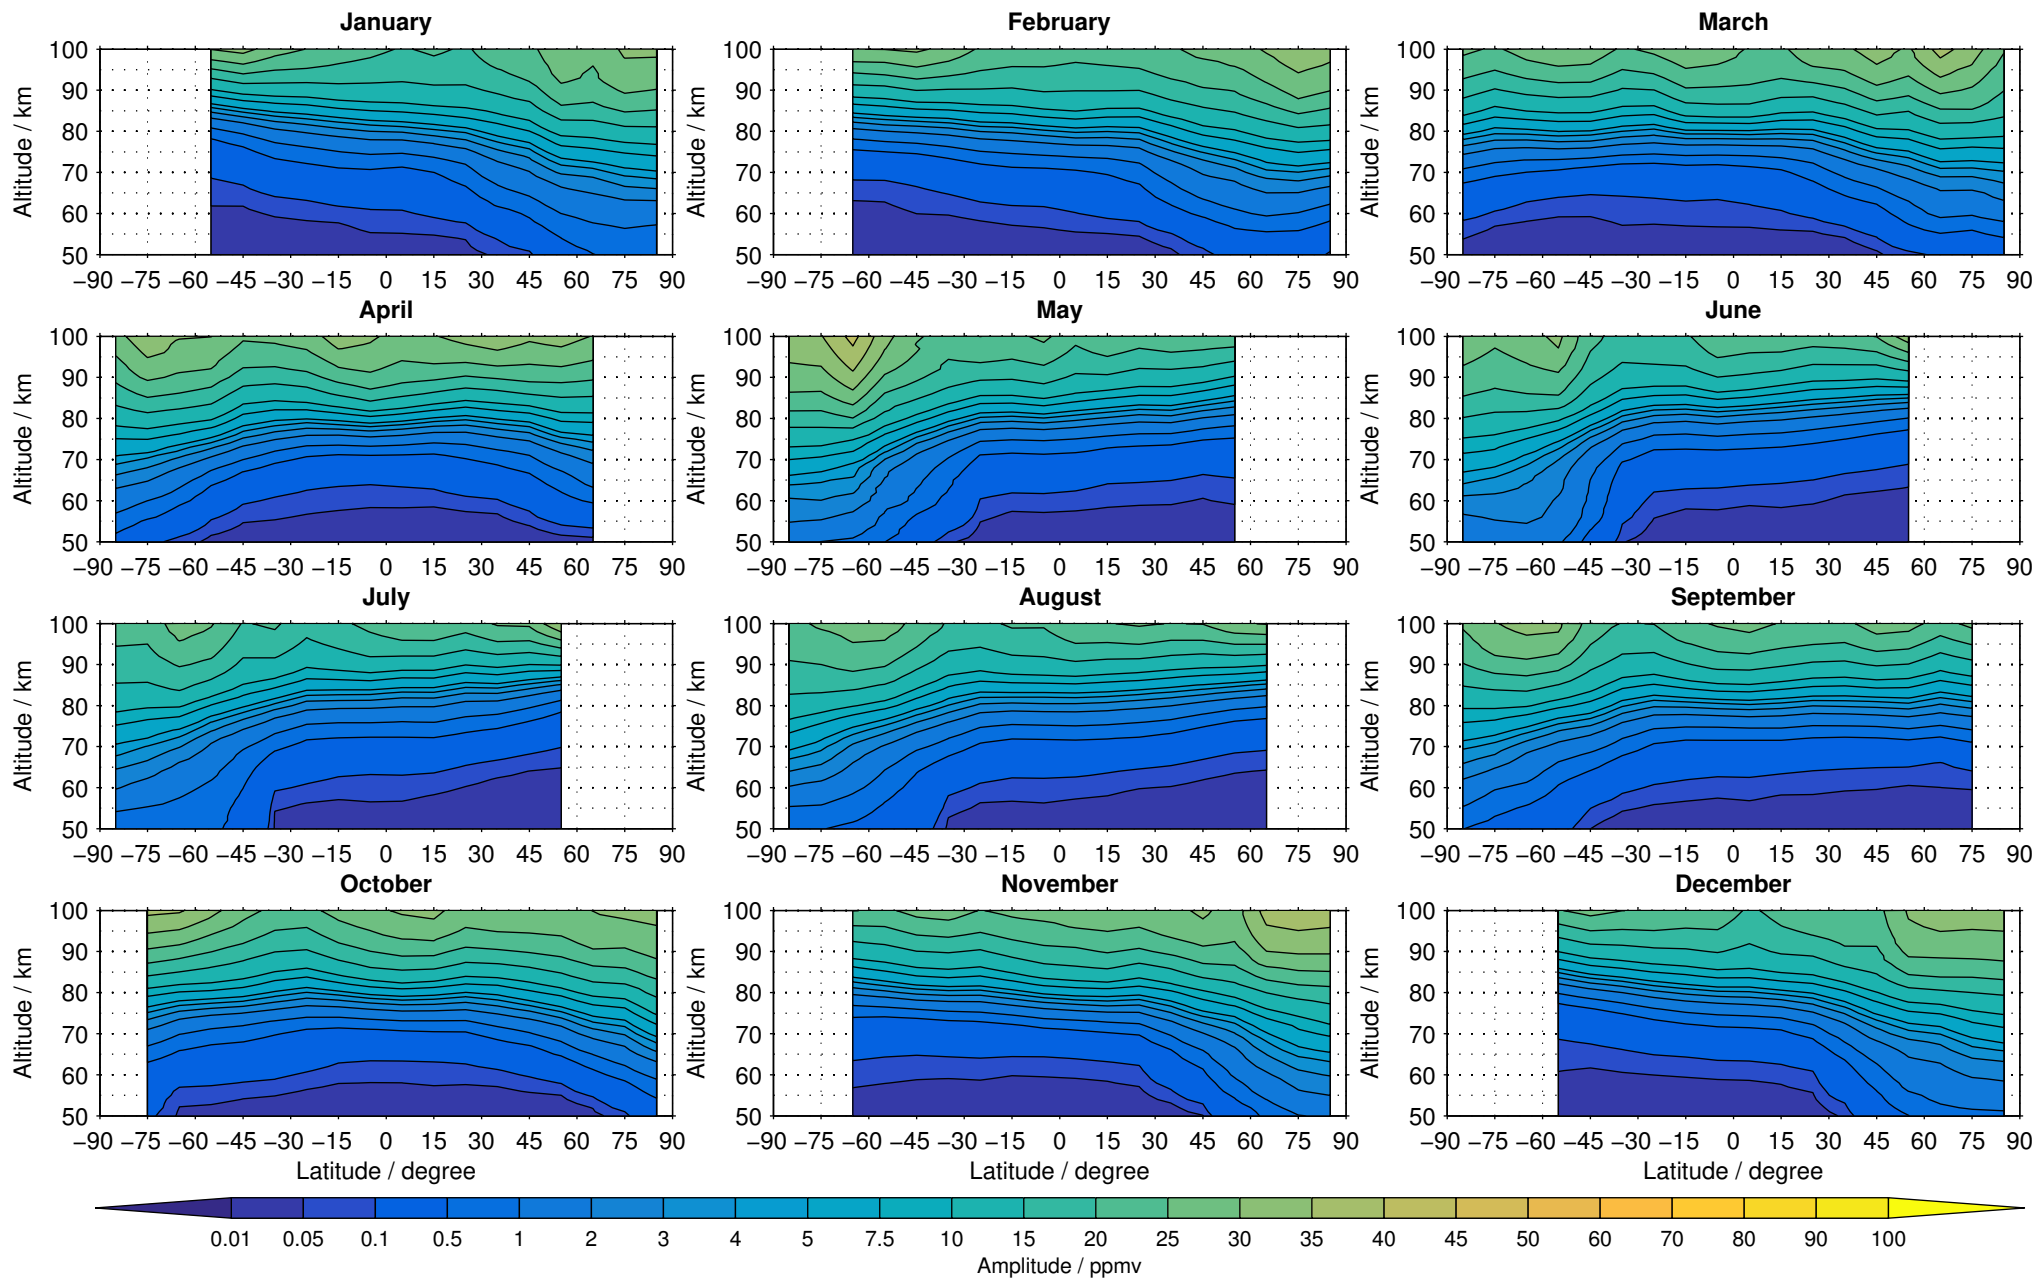

Creation Time:
11-04-2017
21:29:00 LT

Envisat/MIPAS (IMKIAA) V5R v521 MA nighttime carbon monoxide distribution for 2007

Creation Time:
11-04-2017
21:29:01 LT

Envisat/MIPAS (IMKIAA) V5R v521 MA nighttime carbon monoxide distribution for 2008

Creation Time:
11-04-2017
21:29:02 LT

Envisat/MIPAS (IMKIAA) V5R v521 MA nighttime carbon monoxide distribution for 2009

Creation Time:
11-04-2017
21:29:03 LT

Envisat/MIPAS (IMKIAA) V5R v521 MA nighttime carbon monoxide distribution for 2010