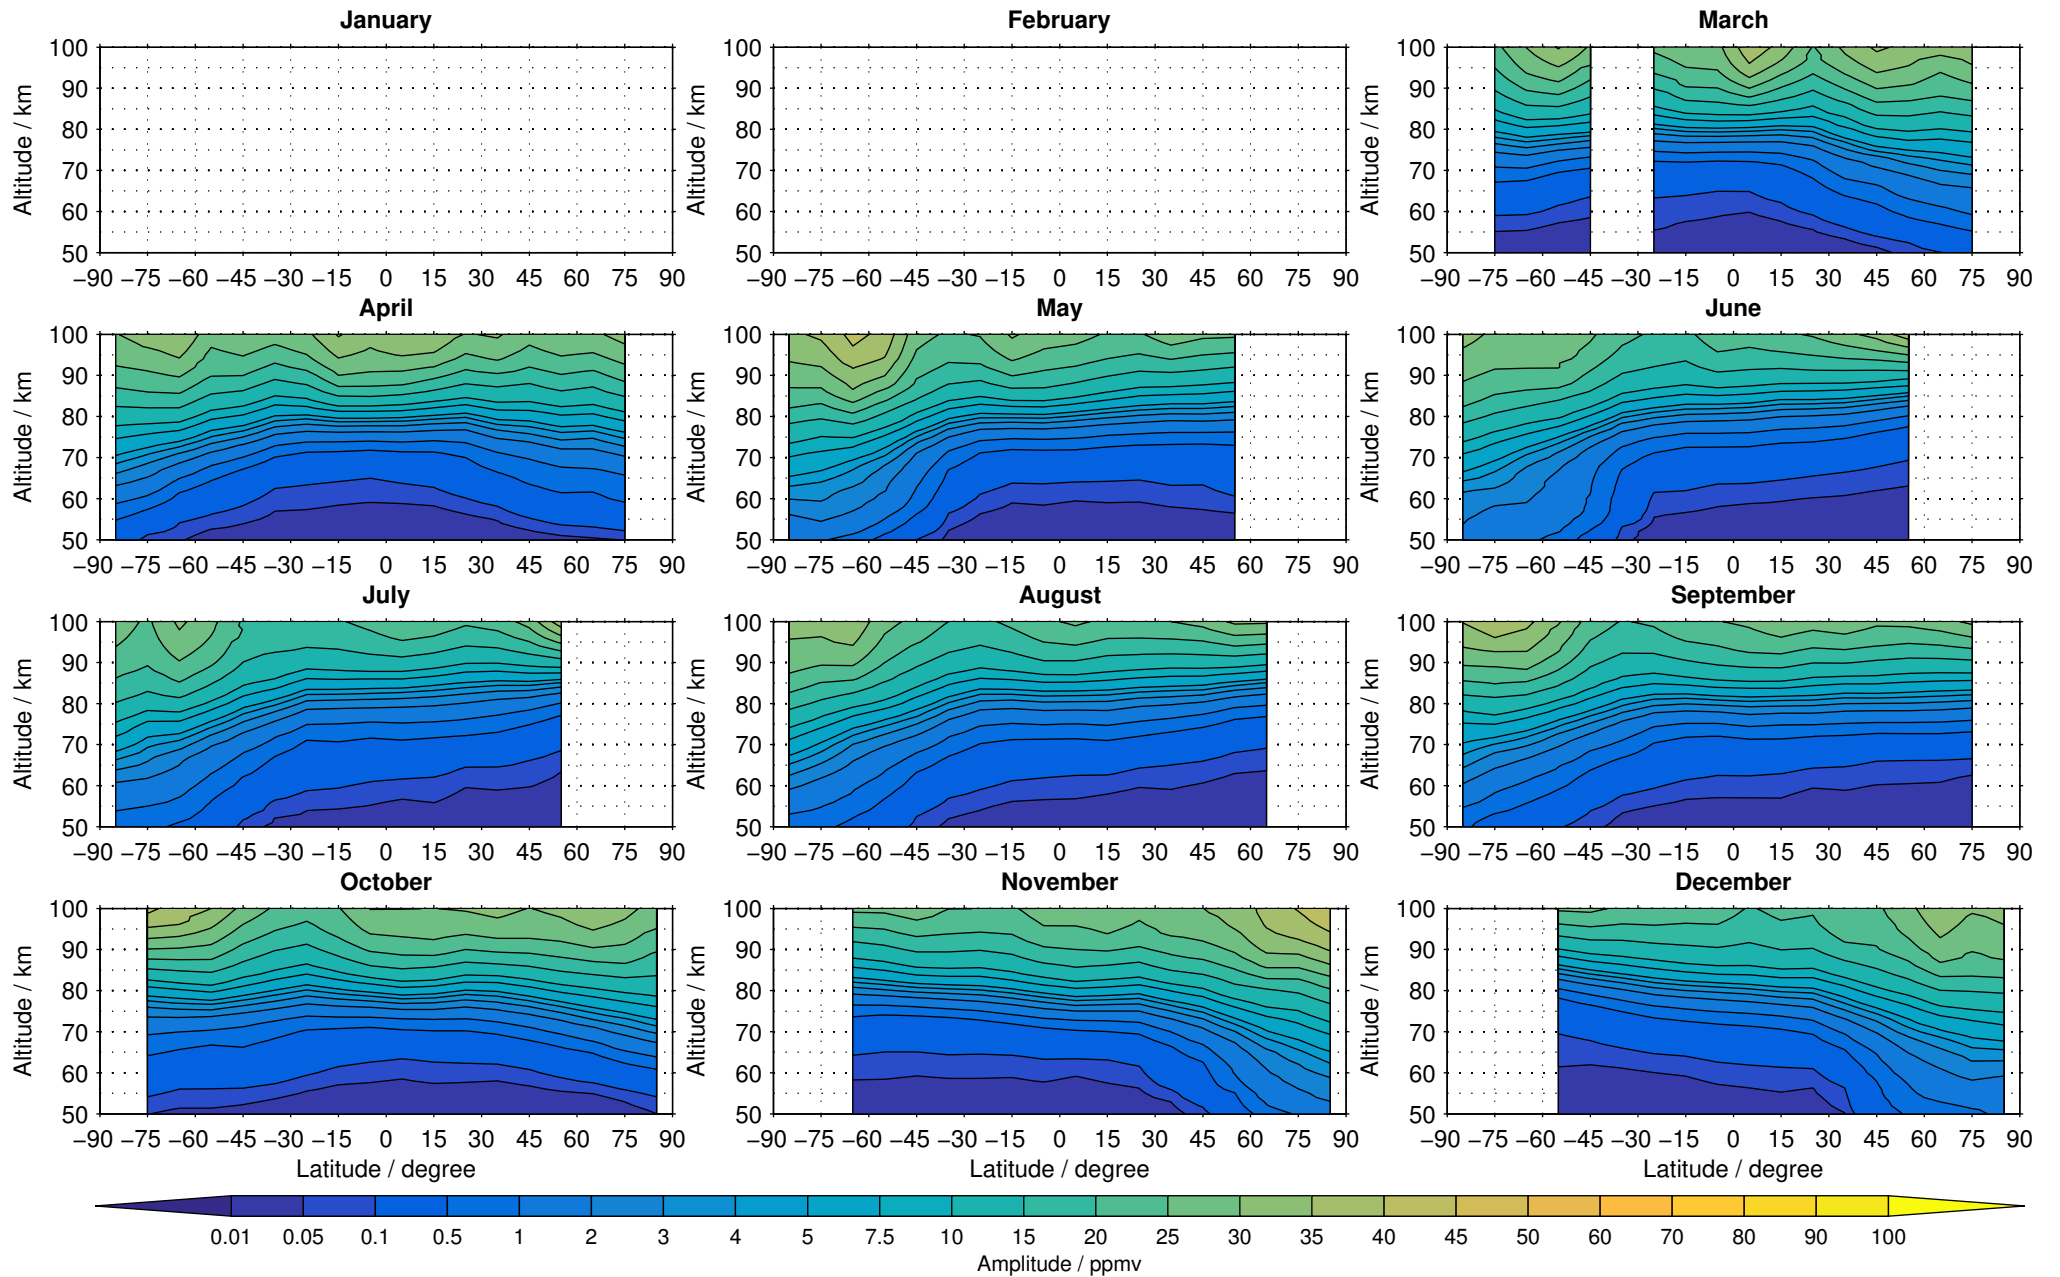

Envisat/MIPAS (IMKIAA) V5R v521 MA nighttime carbon monoxide distribution for 2005

Creation Time:
11-04-2017
21:28:59 LT

Envisat/MIPAS (IMKIAA) V5R v521 MA nighttime carbon monoxide distribution for 2006

Creation Time:
11-04-2017
21:29:00 LT

Envisat/MIPAS (IMKIAA) V5R v521 MA nighttime carbon monoxide distribution for 2007

Creation Time:
11-04-2017
21:29:01 LT

Envisat/MIPAS (IMKIAA) V5R v521 MA nighttime carbon monoxide distribution for 2008