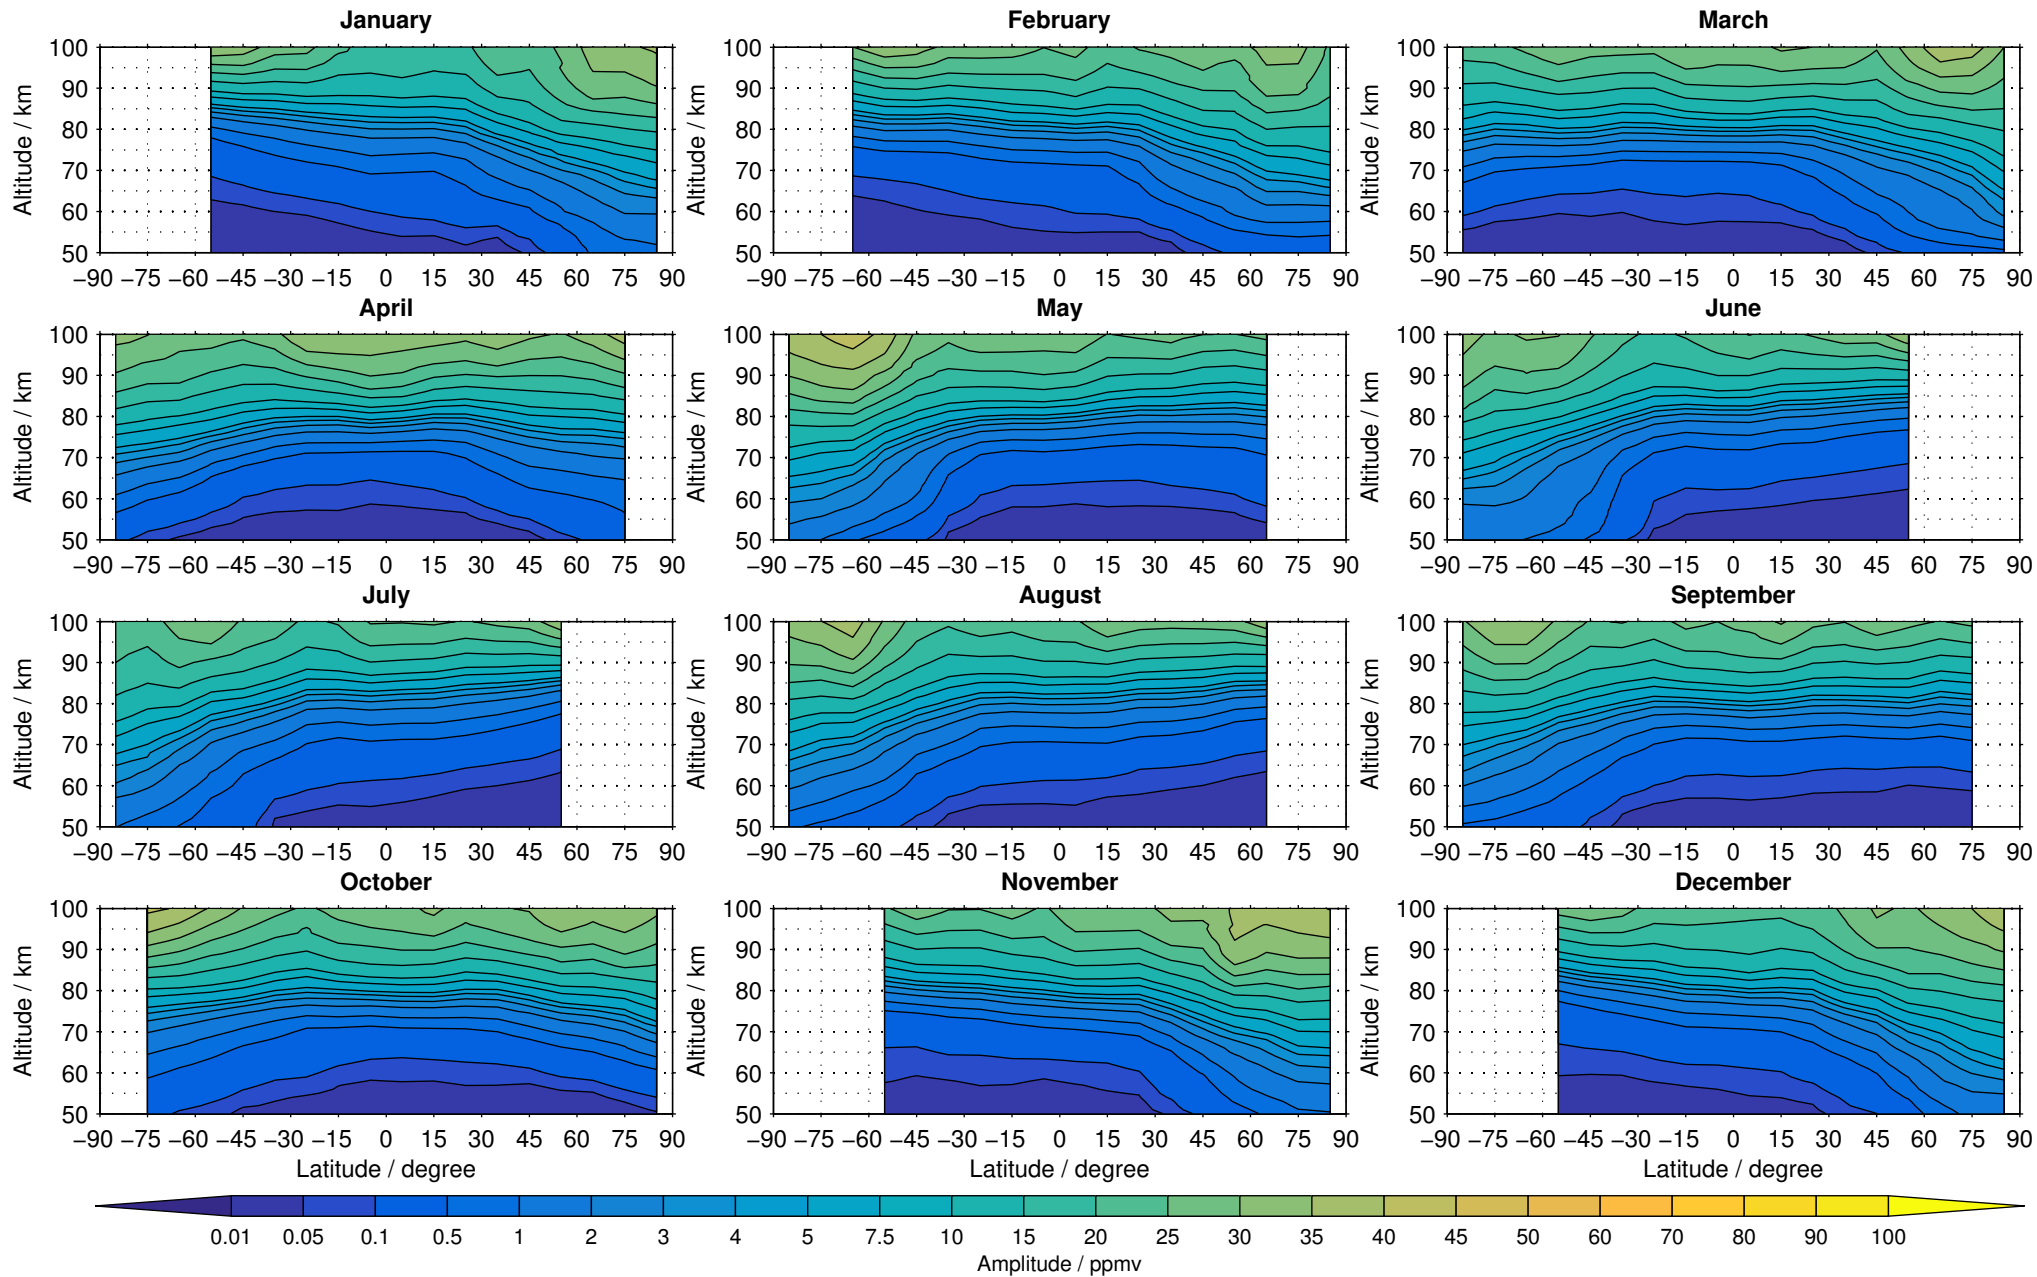

Creation Time:
11-04-2017
21:29:02 LT

Envisat/MIPAS (IMKIAA) V5R v521 MA nighttime carbon monoxide distribution for 2009

Creation Time:
11-04-2017
21:29:03 LT

Envisat/MIPAS (IMKIAA) V5R v521 MA nighttime carbon monoxide distribution for 2010

Creation Time:
11-04-2017
21:29:04 LT

Envisat/MIPAS (IMKIAA) V5R v521 MA nighttime carbon monoxide distribution for 2011

Creation Time:
11-04-2017
21:29:05 LT

Envisat/MIPAS (IMKIAA) V5R v521 MA nighttime carbon monoxide distribution for 2012