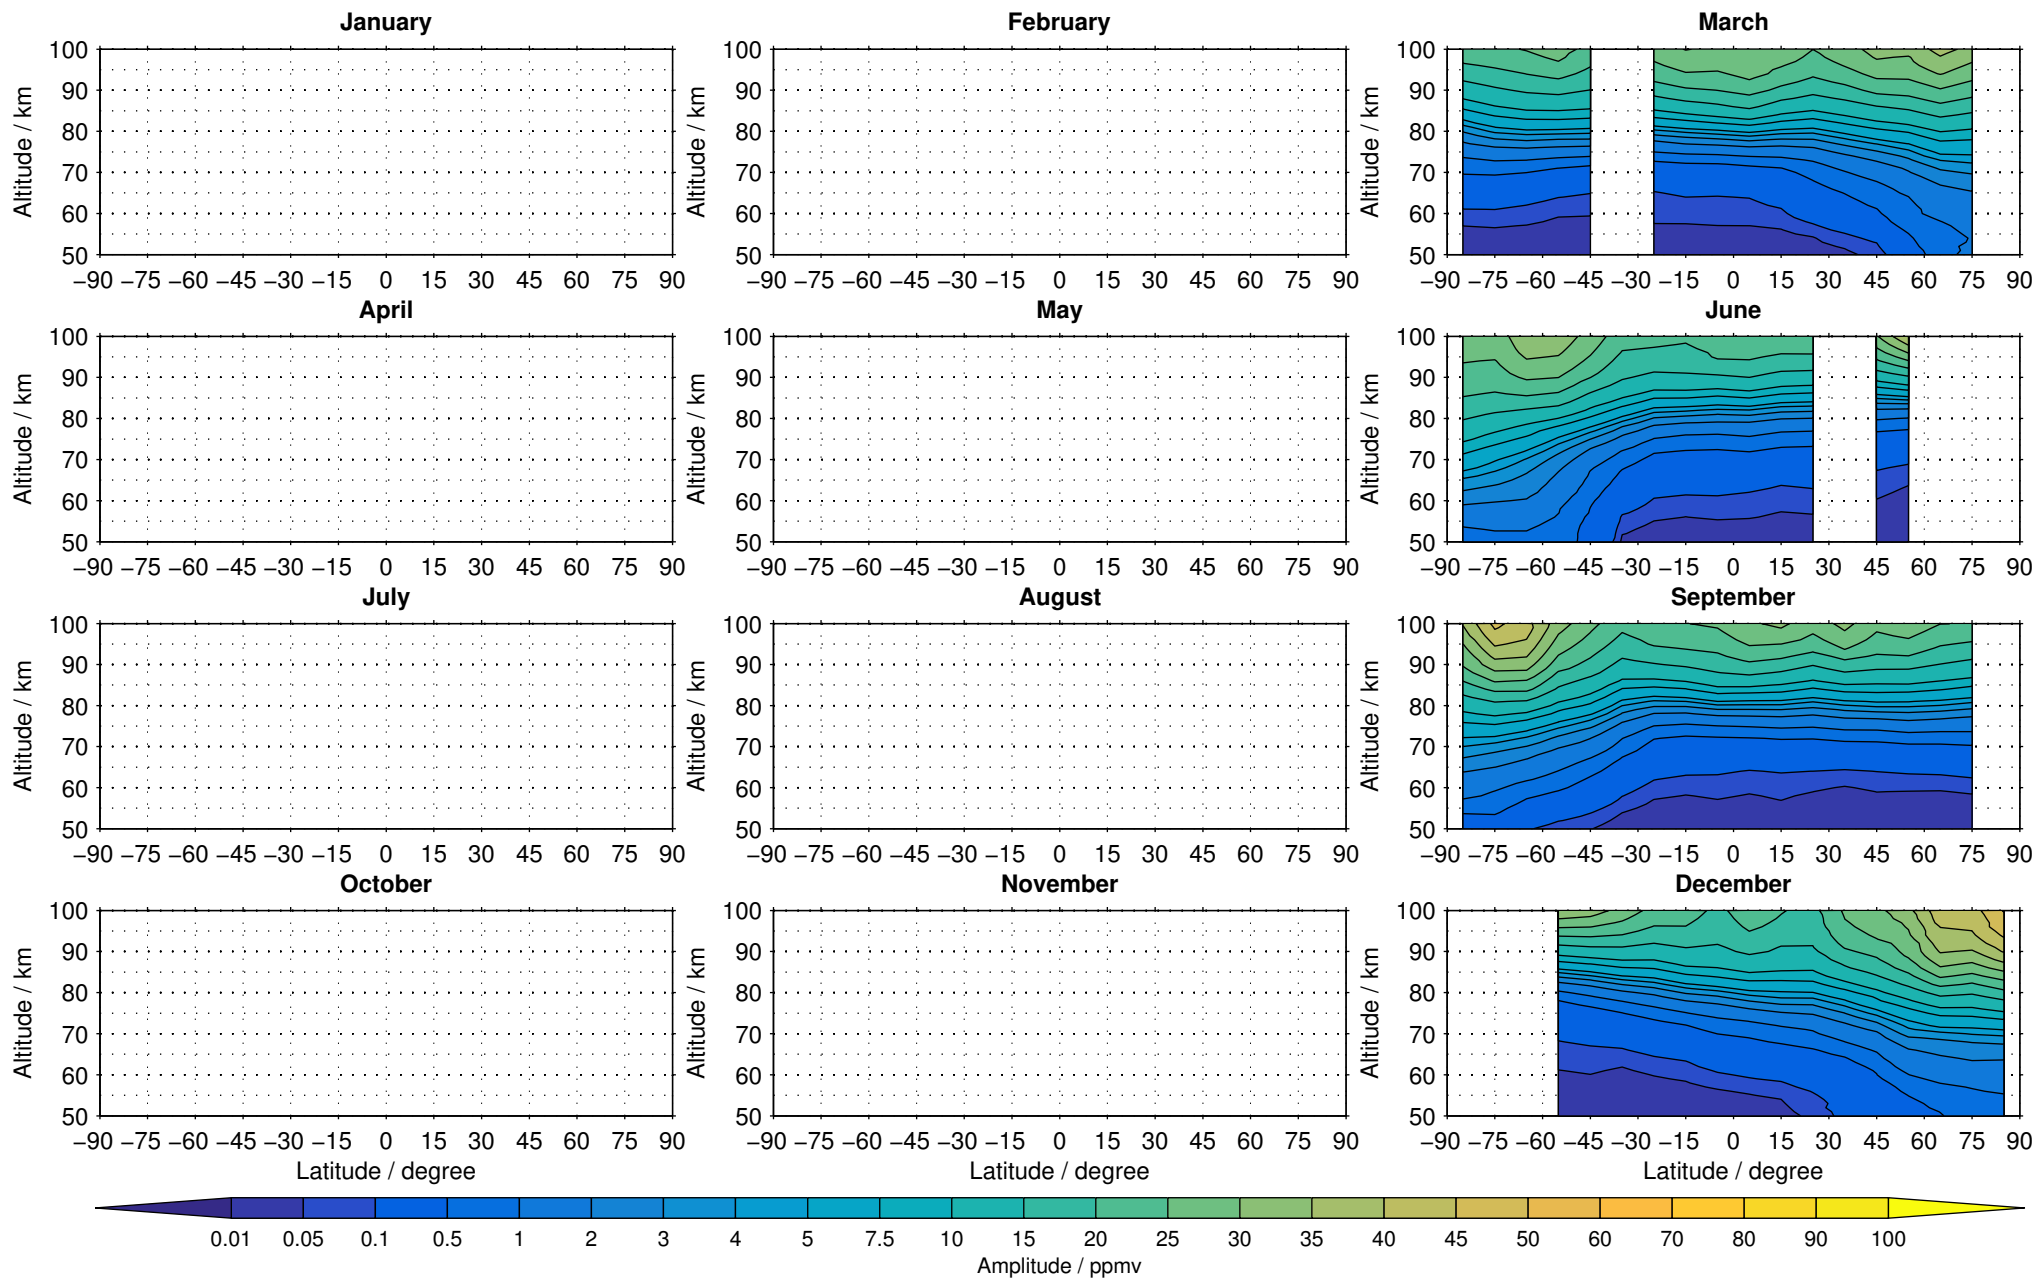

Envisat/MIPAS (IMKIAA) V5R v521 MA nighttime carbon monoxide distribution for 2005

Creation Time:
11-04-2017
21:28:59 LT

Envisat/MIPAS (IMKIAA) V5R v521 MA nighttime carbon monoxide distribution for 2006

Creation Time:
11-04-2017
21:29:00 LT

Envisat/MIPAS (IMKIAA) V5R v521 MA nighttime carbon monoxide distribution for 2007

Creation Time:
11-04-2017
21:29:01 LT

Envisat/MIPAS (IMKIAA) V5R v521 MA nighttime carbon monoxide distribution for 2008

Creation Time:
11-04-2017
21:29:02 LT

Envisat/MIPAS (IMKIAA) V5R v521 MA nighttime carbon monoxide distribution for 2009

Creation Time:
11-04-2017
21:29:03 LT

Envisat/MIPAS (IMKIAA) V5R v521 MA nighttime carbon monoxide distribution for 2010