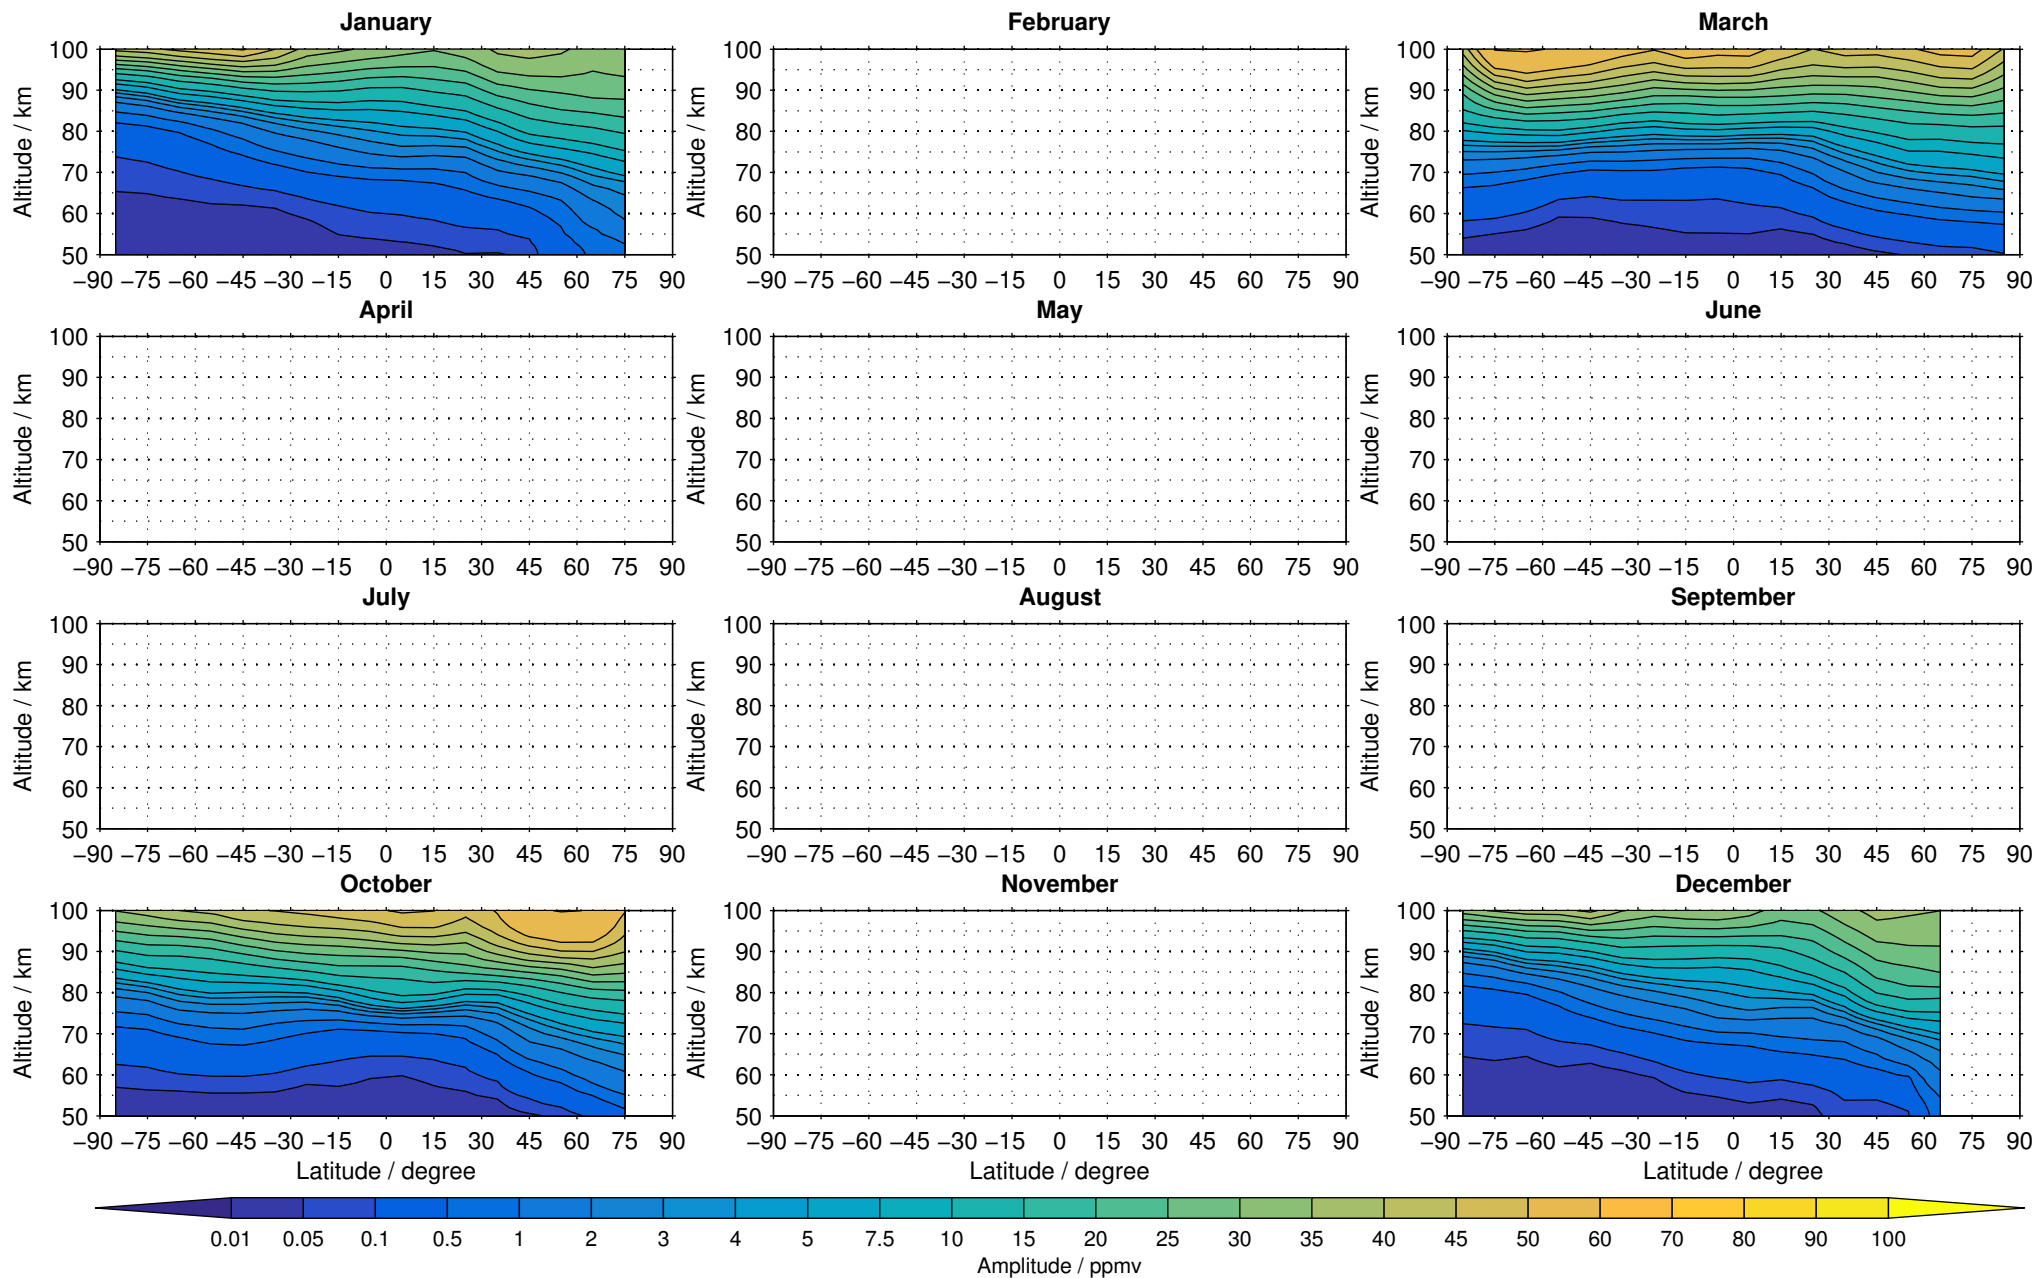

Envisat/MIPAS (IMKIAA) V5R v521 MA daytime carbon monoxide distribution for 2005

Creation Time:
11-04-2017
21:28:35 LT

Envisat/MIPAS (IMKIAA) V5R v521 MA daytime carbon monoxide distribution for 2006

Creation Time:
11-04-2017
21:28:36 LT

Envisat/MIPAS (IMKIAA) V5R v521 MA daytime carbon monoxide distribution for 2007

Creation Time:
11-04-2017
21:28:37 LT

Envisat/MIPAS (IMKIAA) V5R v521 MA daytime carbon monoxide distribution for 2008

Creation Time:
11-04-2017
21:28:38 LT