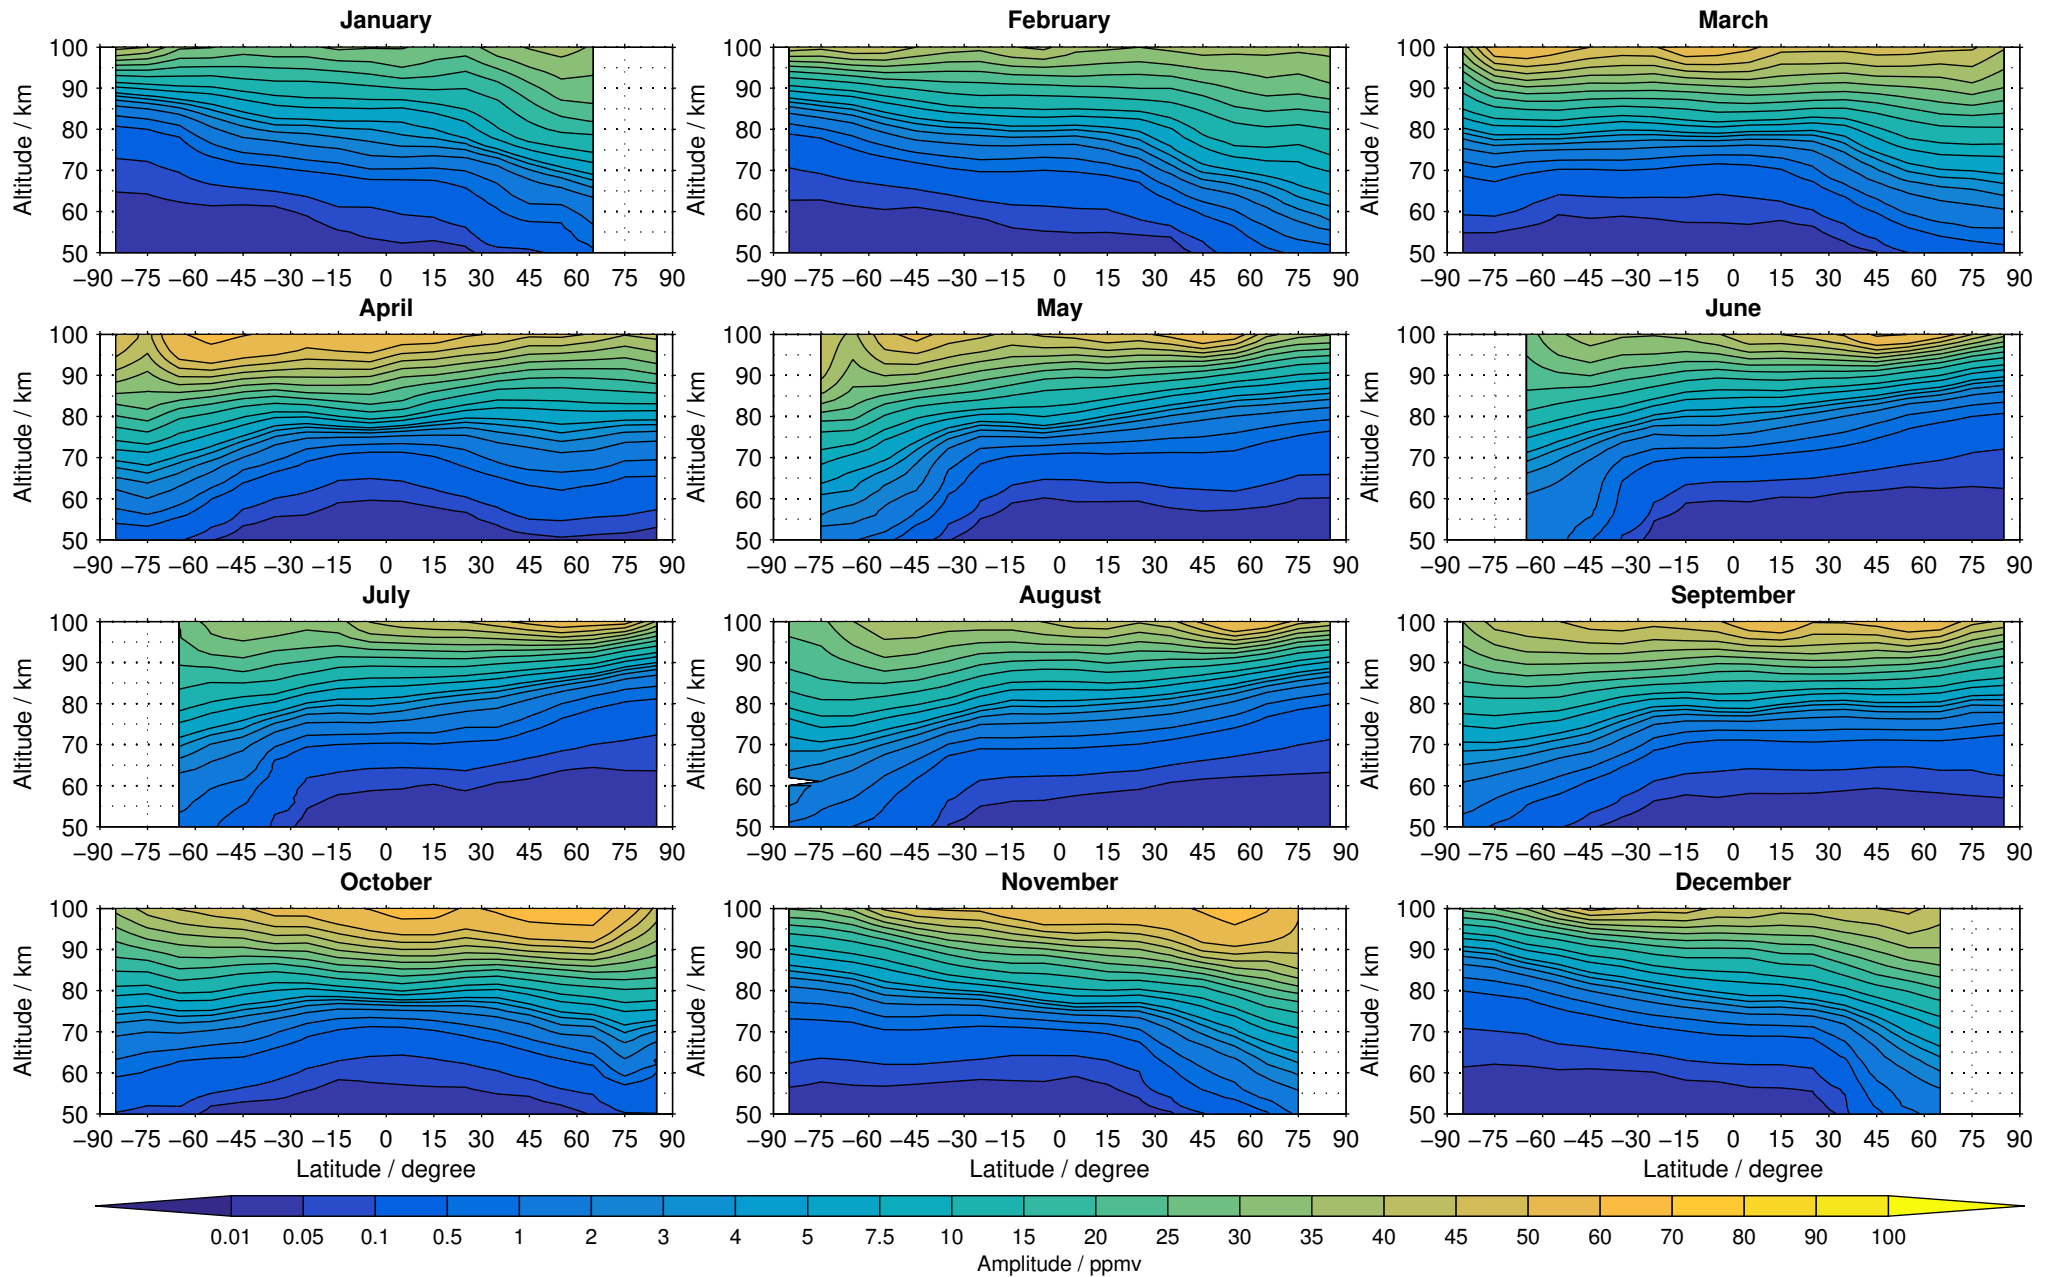

Envisat/MIPAS (IMKIAA) V5R v521 MA daytime carbon monoxide distribution for 2009

Creation Time:
11-04-2017
21:28:39 LT

Envisat/MIPAS (IMKIAA) V5R v521 MA daytime carbon monoxide distribution for 2010

Creation Time:
11-04-2017
21:28:40 LT

Envisat/MIPAS (IMKIAA) V5R v521 MA daytime carbon monoxide distribution for 2011

Creation Time:
11-04-2017
21:28:41 LT

Envisat/MIPAS (IMKIAA) V5R v521 MA daytime carbon monoxide distribution for 2012

Creation Time:
11-04-2017
21:28:42 LT