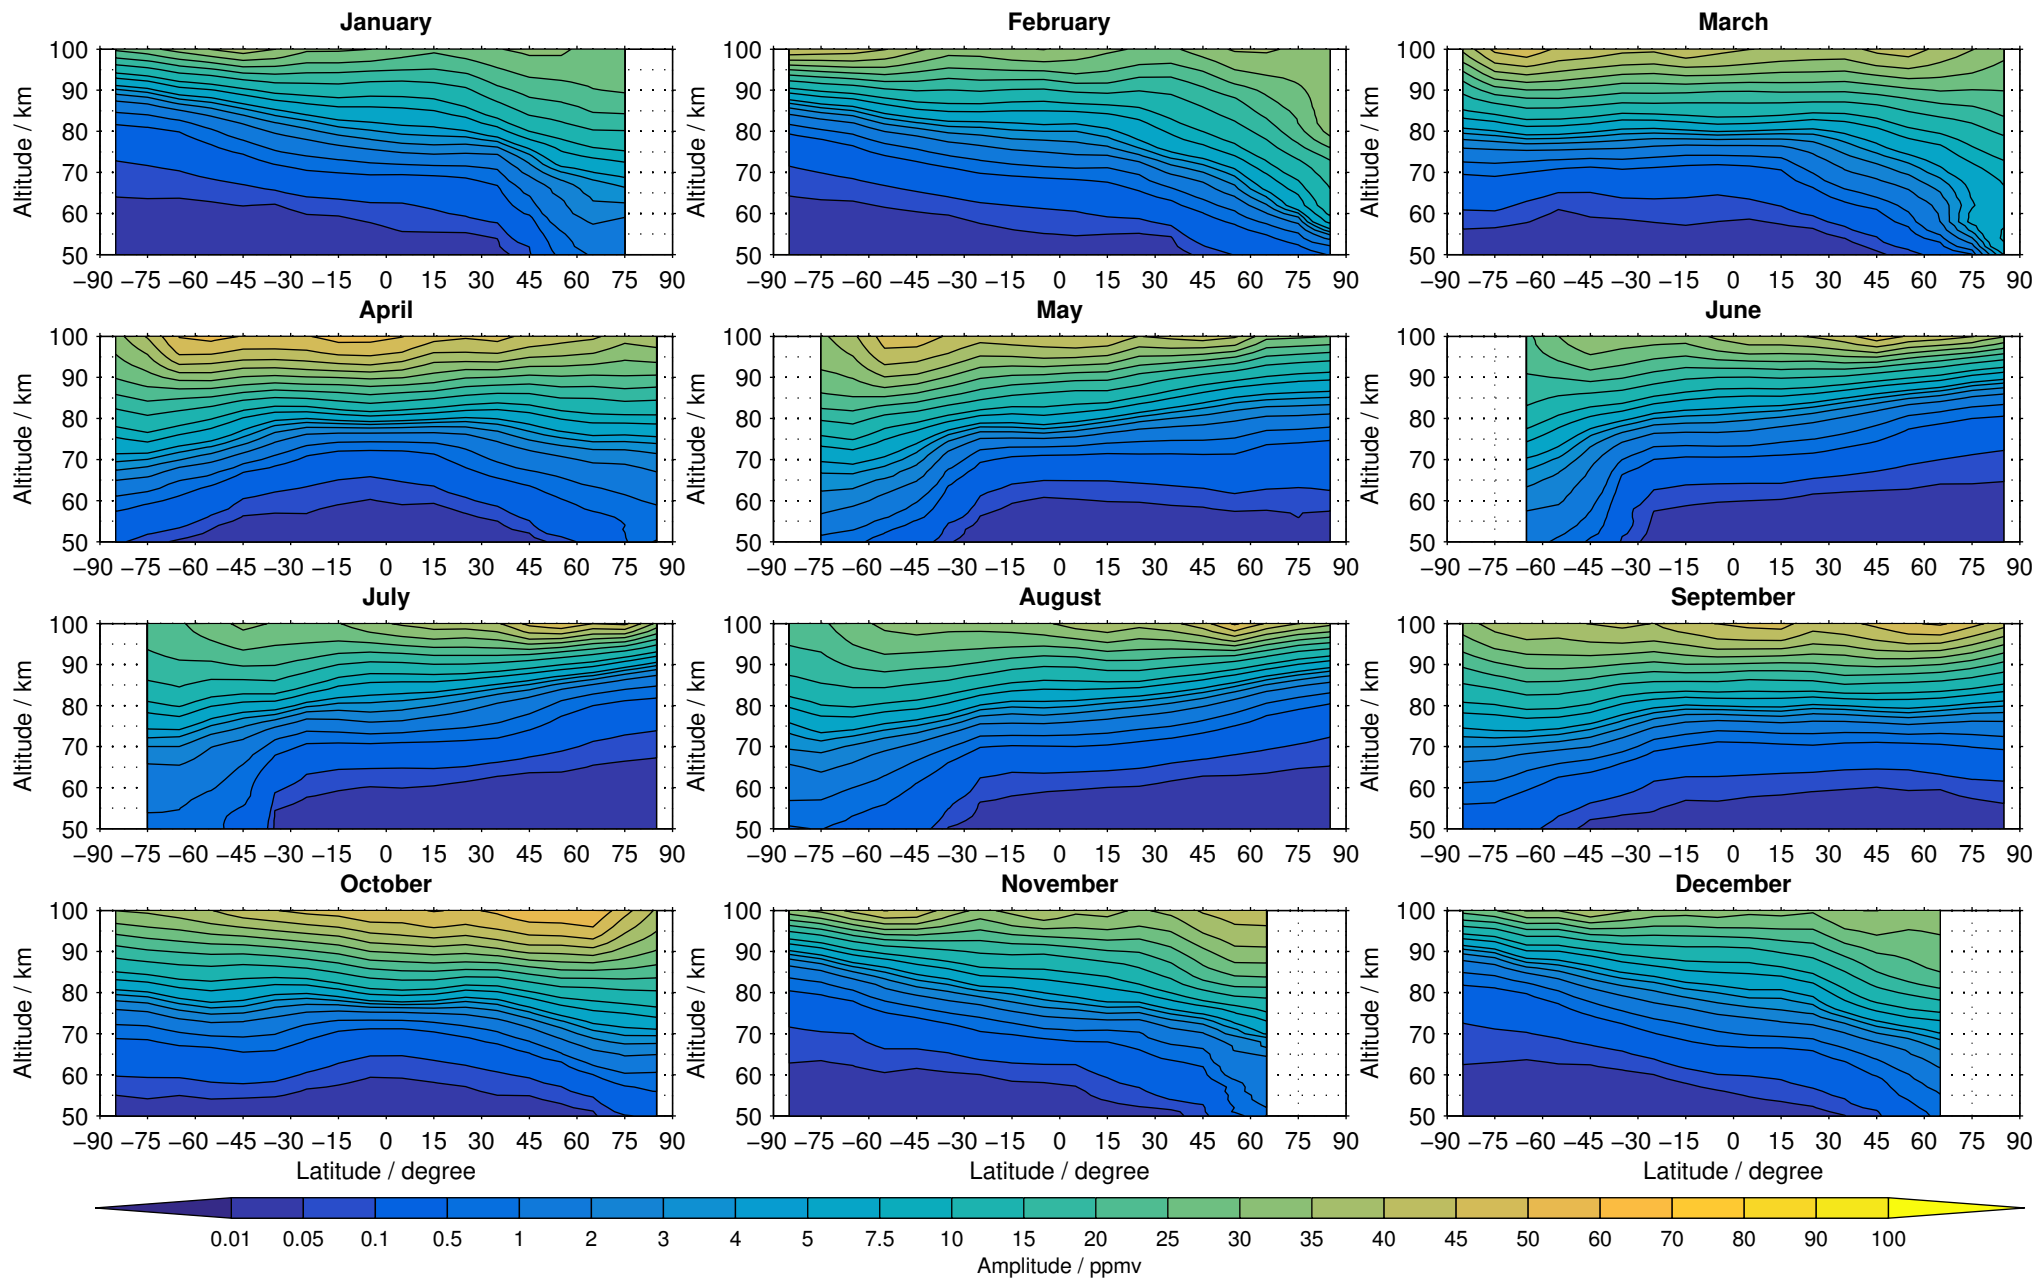

Envisat/MIPAS (IMKIAA) V5R v521 MA daytime carbon monoxide distribution for 2007

Creation Time:
11-04-2017
21:28:37 LT

Envisat/MIPAS (IMKIAA) V5R v521 MA daytime carbon monoxide distribution for 2008

Creation Time:
11-04-2017
21:28:38 LT

Envisat/MIPAS (IMKIAA) V5R v521 MA daytime carbon monoxide distribution for 2009

Creation Time:
11-04-2017
21:28:39 LT

Envisat/MIPAS (IMKIAA) V5R v521 MA daytime carbon monoxide distribution for 2010

Creation Time:
11-04-2017
21:28:40 LT