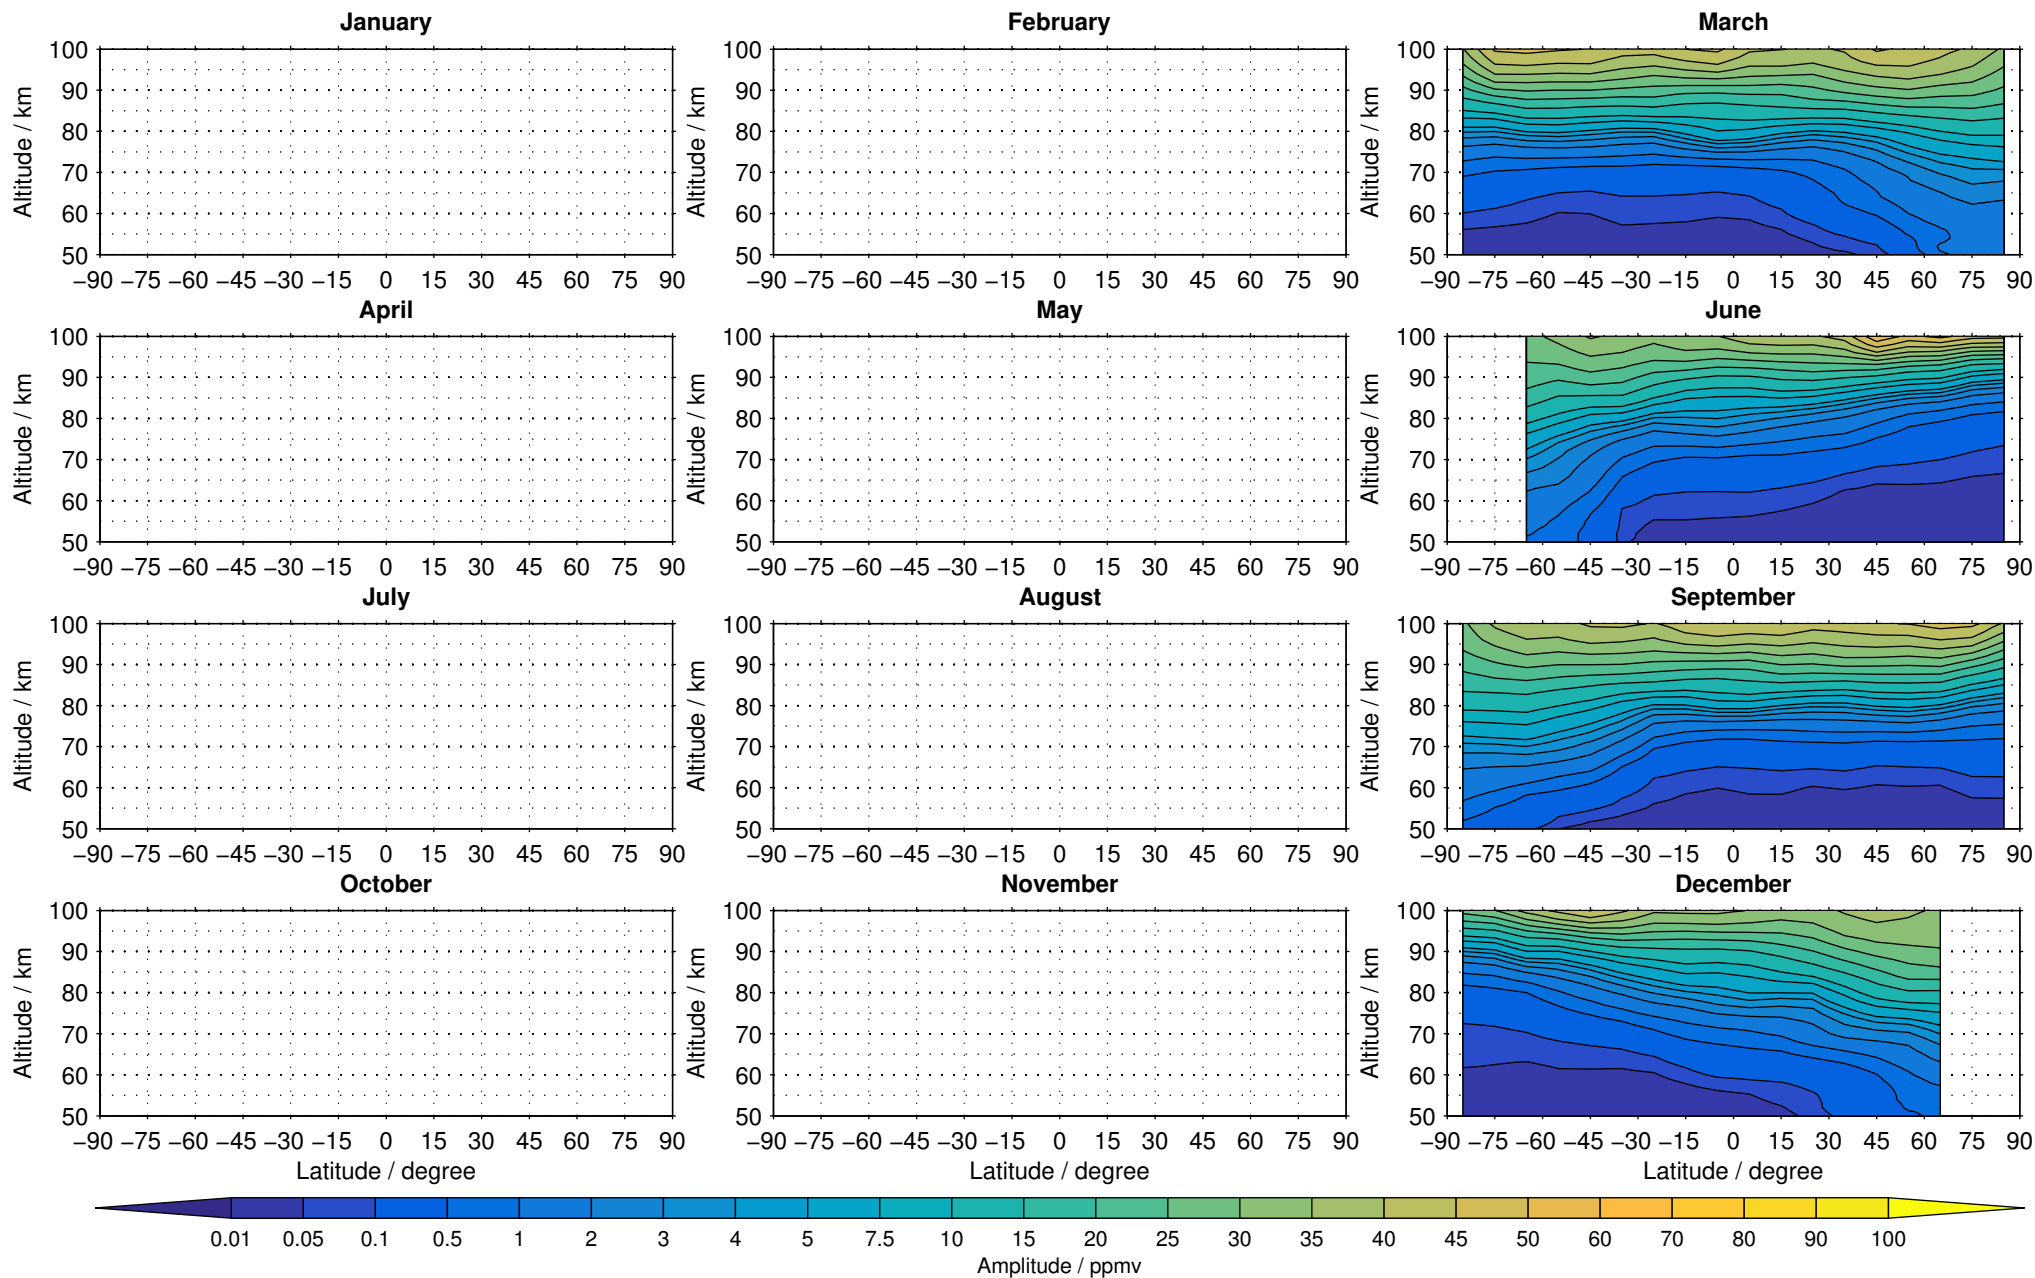

Envisat/MIPAS (IMKIAA) V5R v521 MA daytime carbon monoxide distribution for 2005

Creation Time:
11-04-2017
21:28:35 LT

Envisat/MIPAS (IMKIAA) V5R v521 MA daytime carbon monoxide distribution for 2006

Creation Time:
11-04-2017
21:28:36 LT

Envisat/MIPAS (IMKIAA) V5R v521 MA daytime carbon monoxide distribution for 2007

Creation Time:
11-04-2017
21:28:37 LT

Envisat/MIPAS (IMKIAA) V5R v521 MA daytime carbon monoxide distribution for 2008

Creation Time:
11-04-2017
21:28:38 LT