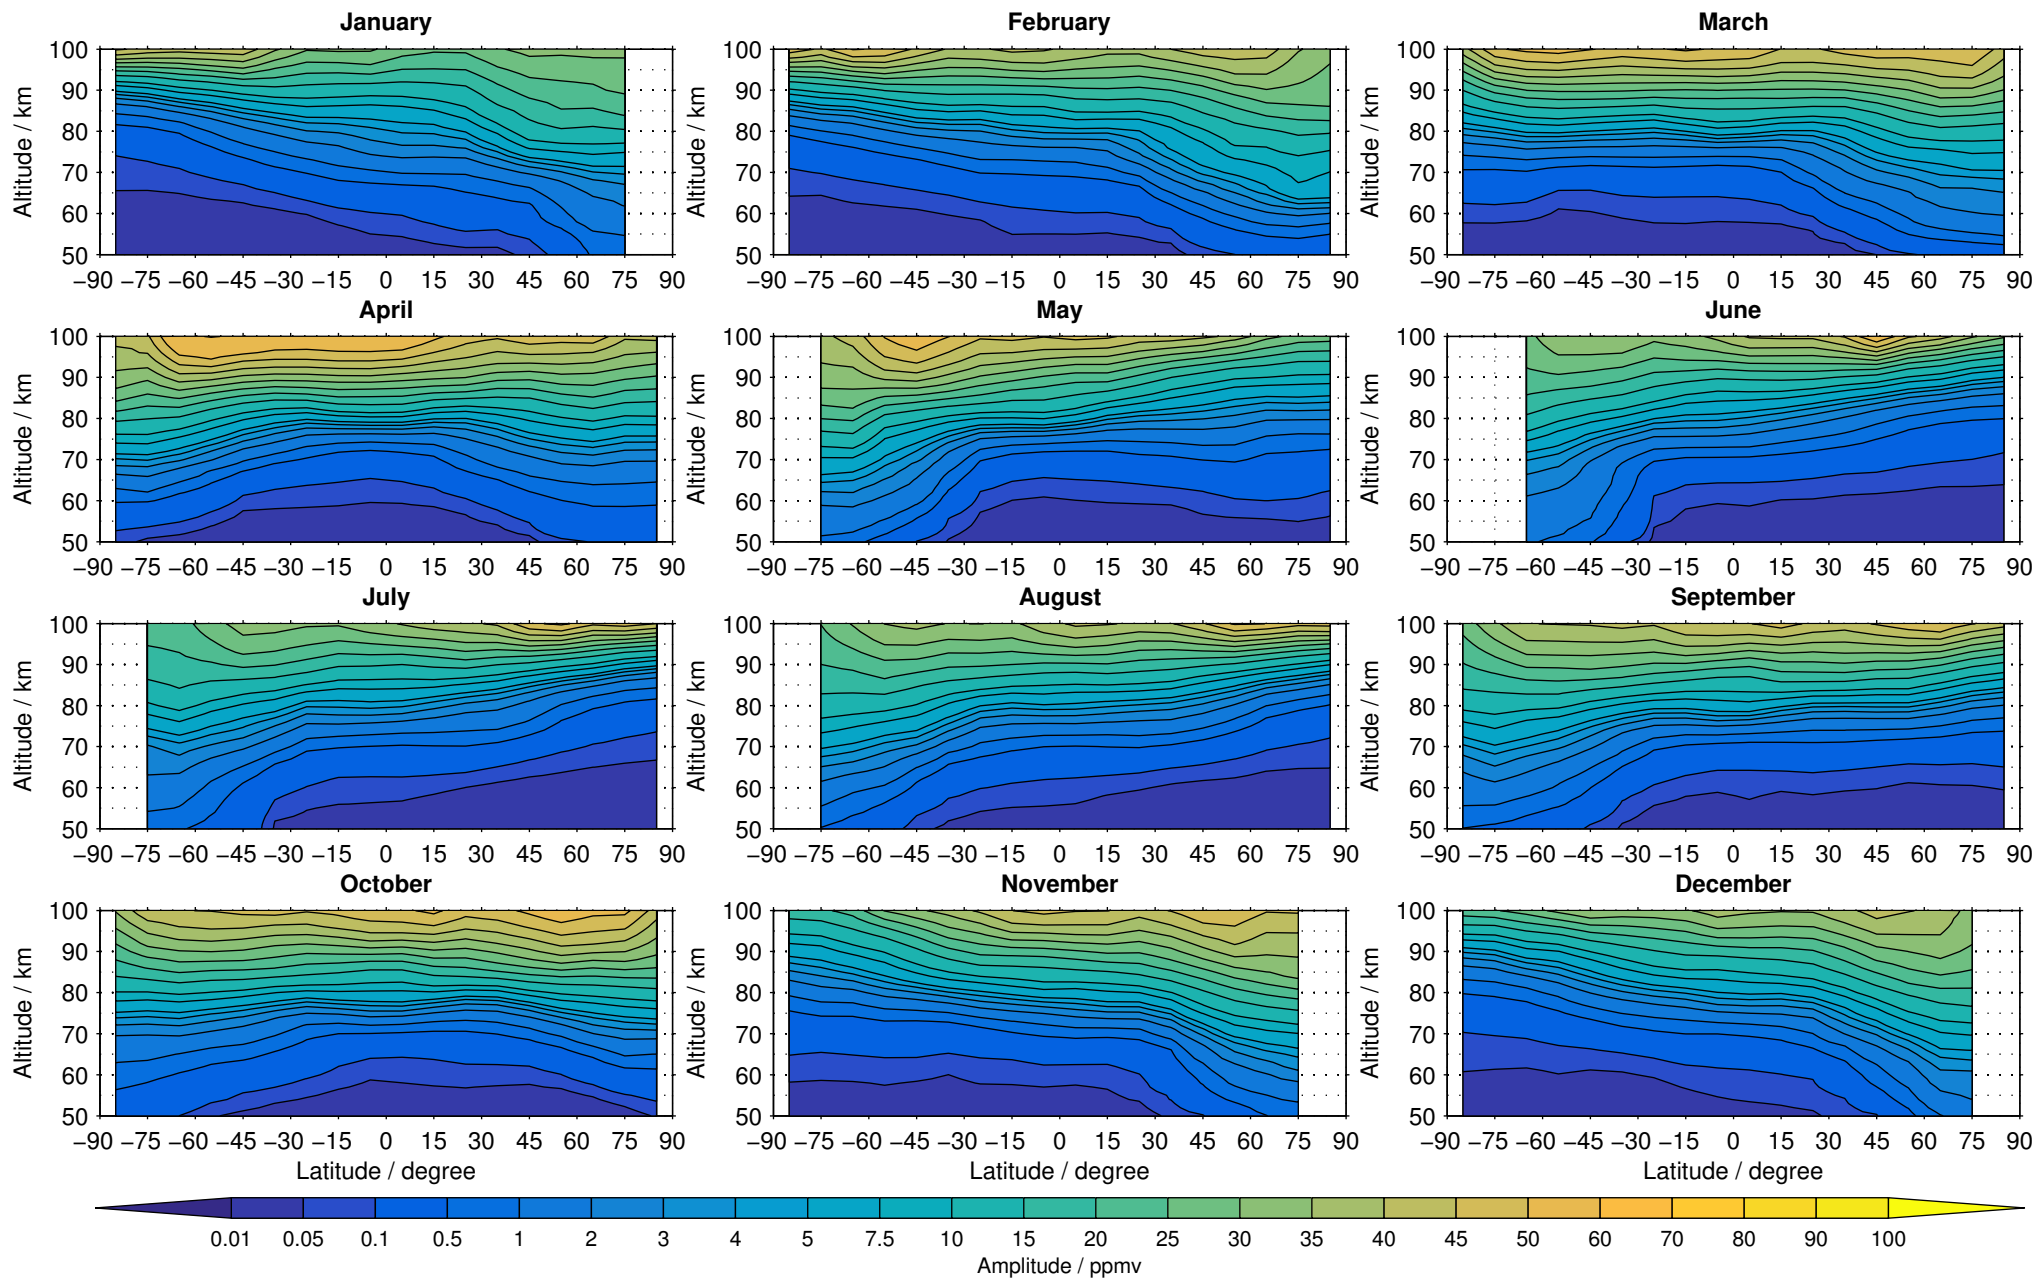

Envisat/MIPAS (IMKIAA) V5R v521 MA daytime carbon monoxide distribution for 2007

Creation Time:
11-04-2017
21:28:37 LT

Envisat/MIPAS (IMKIAA) V5R v521 MA daytime carbon monoxide distribution for 2008

Creation Time:
11-04-2017
21:28:38 LT

Envisat/MIPAS (IMKIAA) V5R v521 MA daytime carbon monoxide distribution for 2009

Creation Time:
11-04-2017
21:28:39 LT

Envisat/MIPAS (IMKIAA) V5R v521 MA daytime carbon monoxide distribution for 2010

Creation Time:
11-04-2017
21:28:40 LT