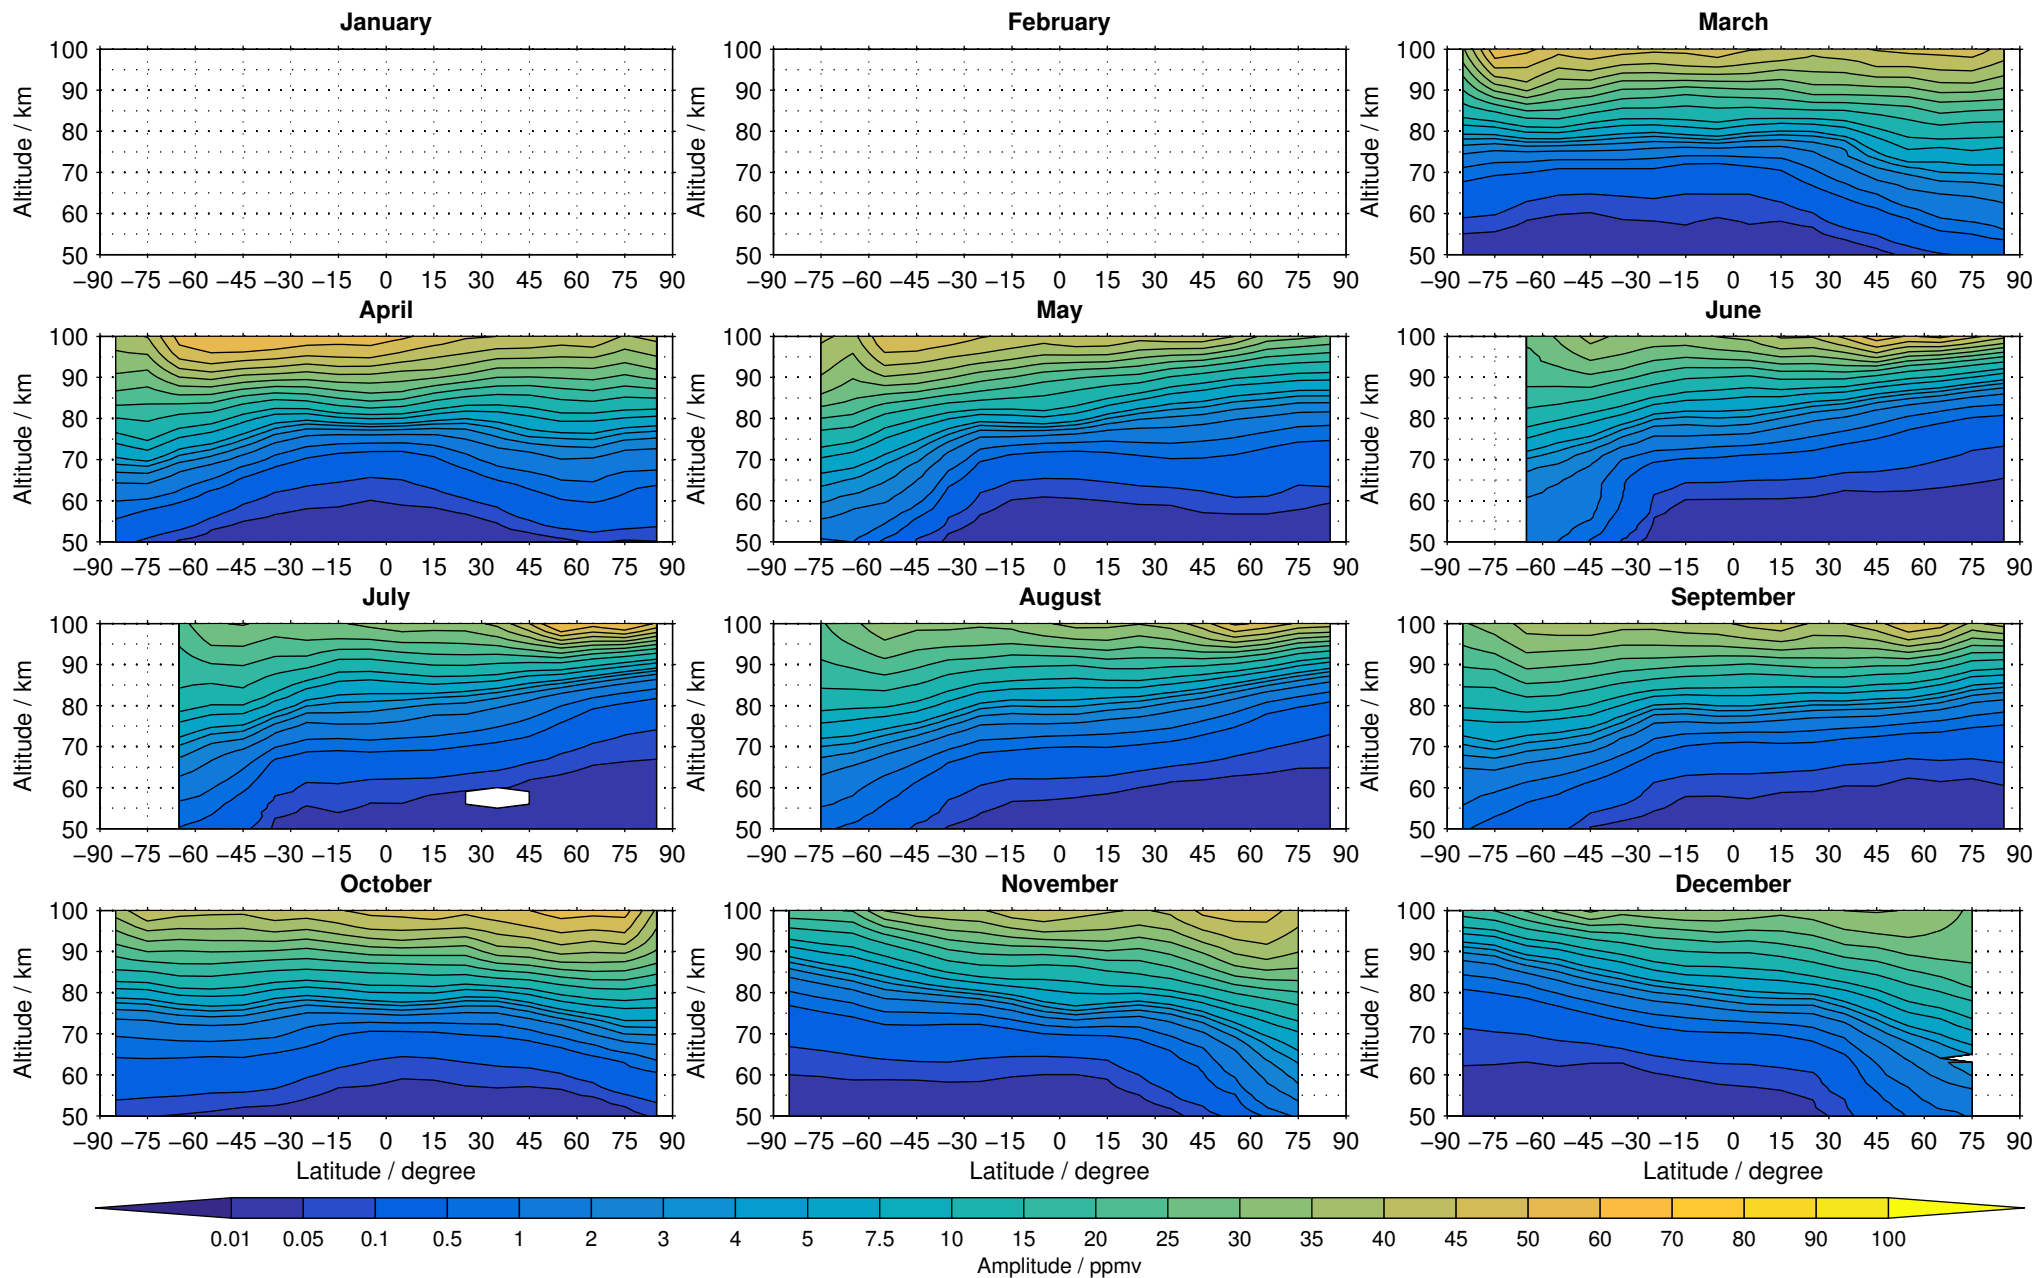

Envisat/MIPAS (IMKIAA) V5R v521 MA daytime carbon monoxide distribution for 2005

Creation Time:
11-04-2017
21:28:35 LT

Envisat/MIPAS (IMKIAA) V5R v521 MA daytime carbon monoxide distribution for 2006

Creation Time:
11-04-2017
21:28:36 LT

Envisat/MIPAS (IMKIAA) V5R v521 MA daytime carbon monoxide distribution for 2007

Creation Time:
11-04-2017
21:28:37 LT

Envisat/MIPAS (IMKIAA) V5R v521 MA daytime carbon monoxide distribution for 2008

Creation Time:
11-04-2017
21:28:38 LT