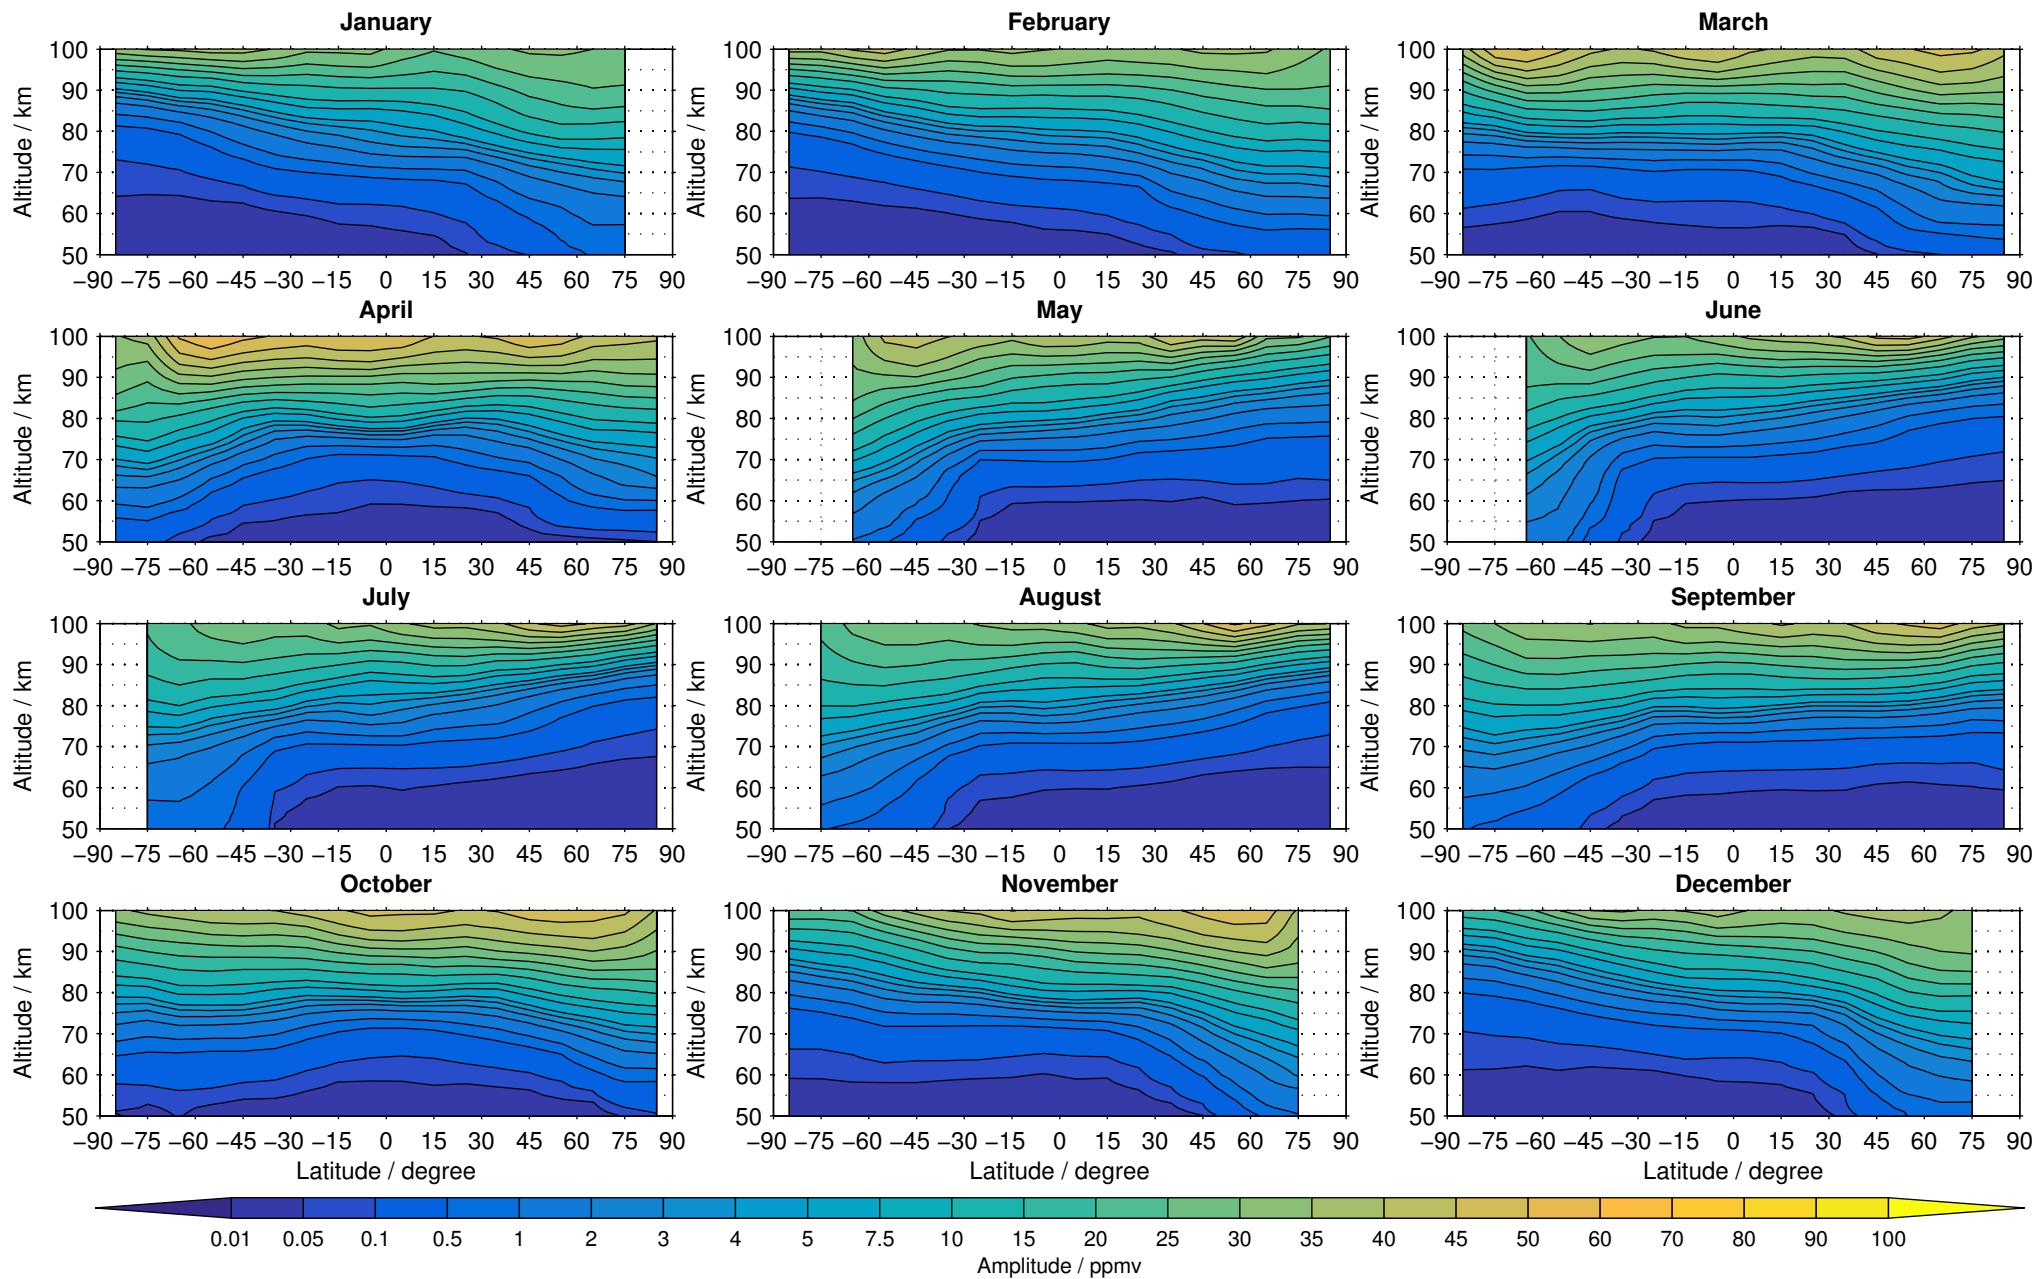

Envisat/MIPAS (IMKIAA) V5R v521 MA daytime carbon monoxide distribution for 2005

Creation Time:
11-04-2017
21:28:35 LT

Envisat/MIPAS (IMKIAA) V5R v521 MA daytime carbon monoxide distribution for 2006

Creation Time:
11-04-2017
21:28:36 LT

Envisat/MIPAS (IMKIAA) V5R v521 MA daytime carbon monoxide distribution for 2007

Creation Time:
11-04-2017
21:28:37 LT

Envisat/MIPAS (IMKIAA) V5R v521 MA daytime carbon monoxide distribution for 2008

Creation Time:
11-04-2017
21:28:38 LT