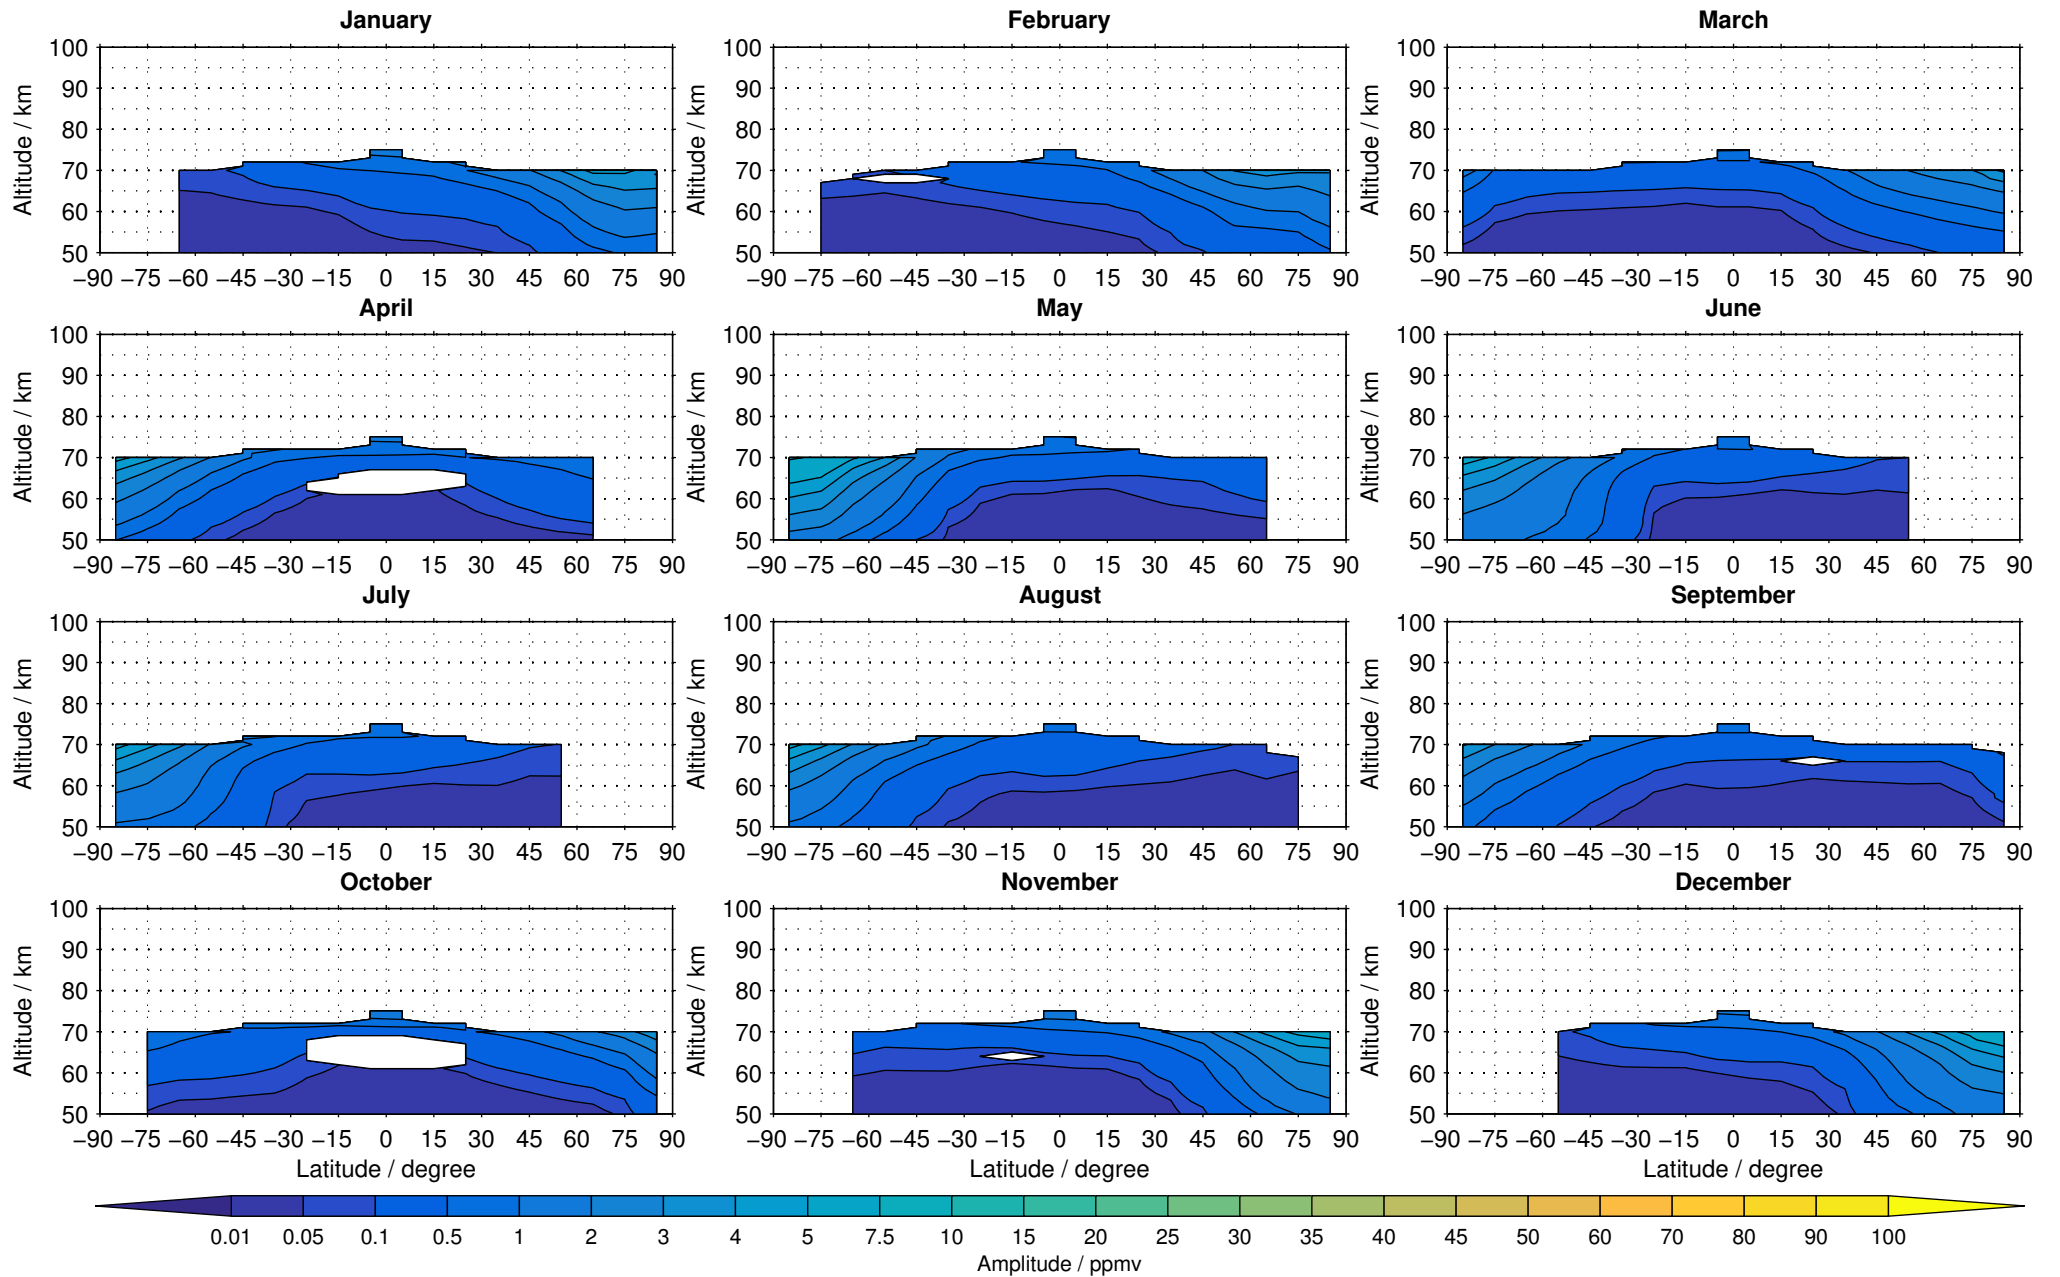

Envisat/MIPAS (IMKIAA) V5R v220/221 NOM nighttime carbon monoxide distribution for 2005

Creation Time:
11-04-2017
21:27:47 LT

Envisat/MIPAS (IMKIAA) V5R v220/221 NOM nighttime carbon monoxide distribution for 2006

Creation Time:
11-04-2017
21:27:48 LT

Envisat/MIPAS (IMKIAA) V5R v220/221 NOM nighttime carbon monoxide distribution for 2007

Creation Time:
11-04-2017
21:27:49 LT

Envisat/MIPAS (IMKIAA) V5R v220/221 NOM nighttime carbon monoxide distribution for 2008

Creation Time:
11-04-2017
21:27:50 LT

Envisat/MIPAS (IMKIAA) V5R v220/221 NOM nighttime carbon monoxide distribution for 2009

Creation Time:
11-04-2017
21:27:51 LT

Envisat/MIPAS (IMKIAA) V5R v220/221 NOM nighttime carbon monoxide distribution for 2010