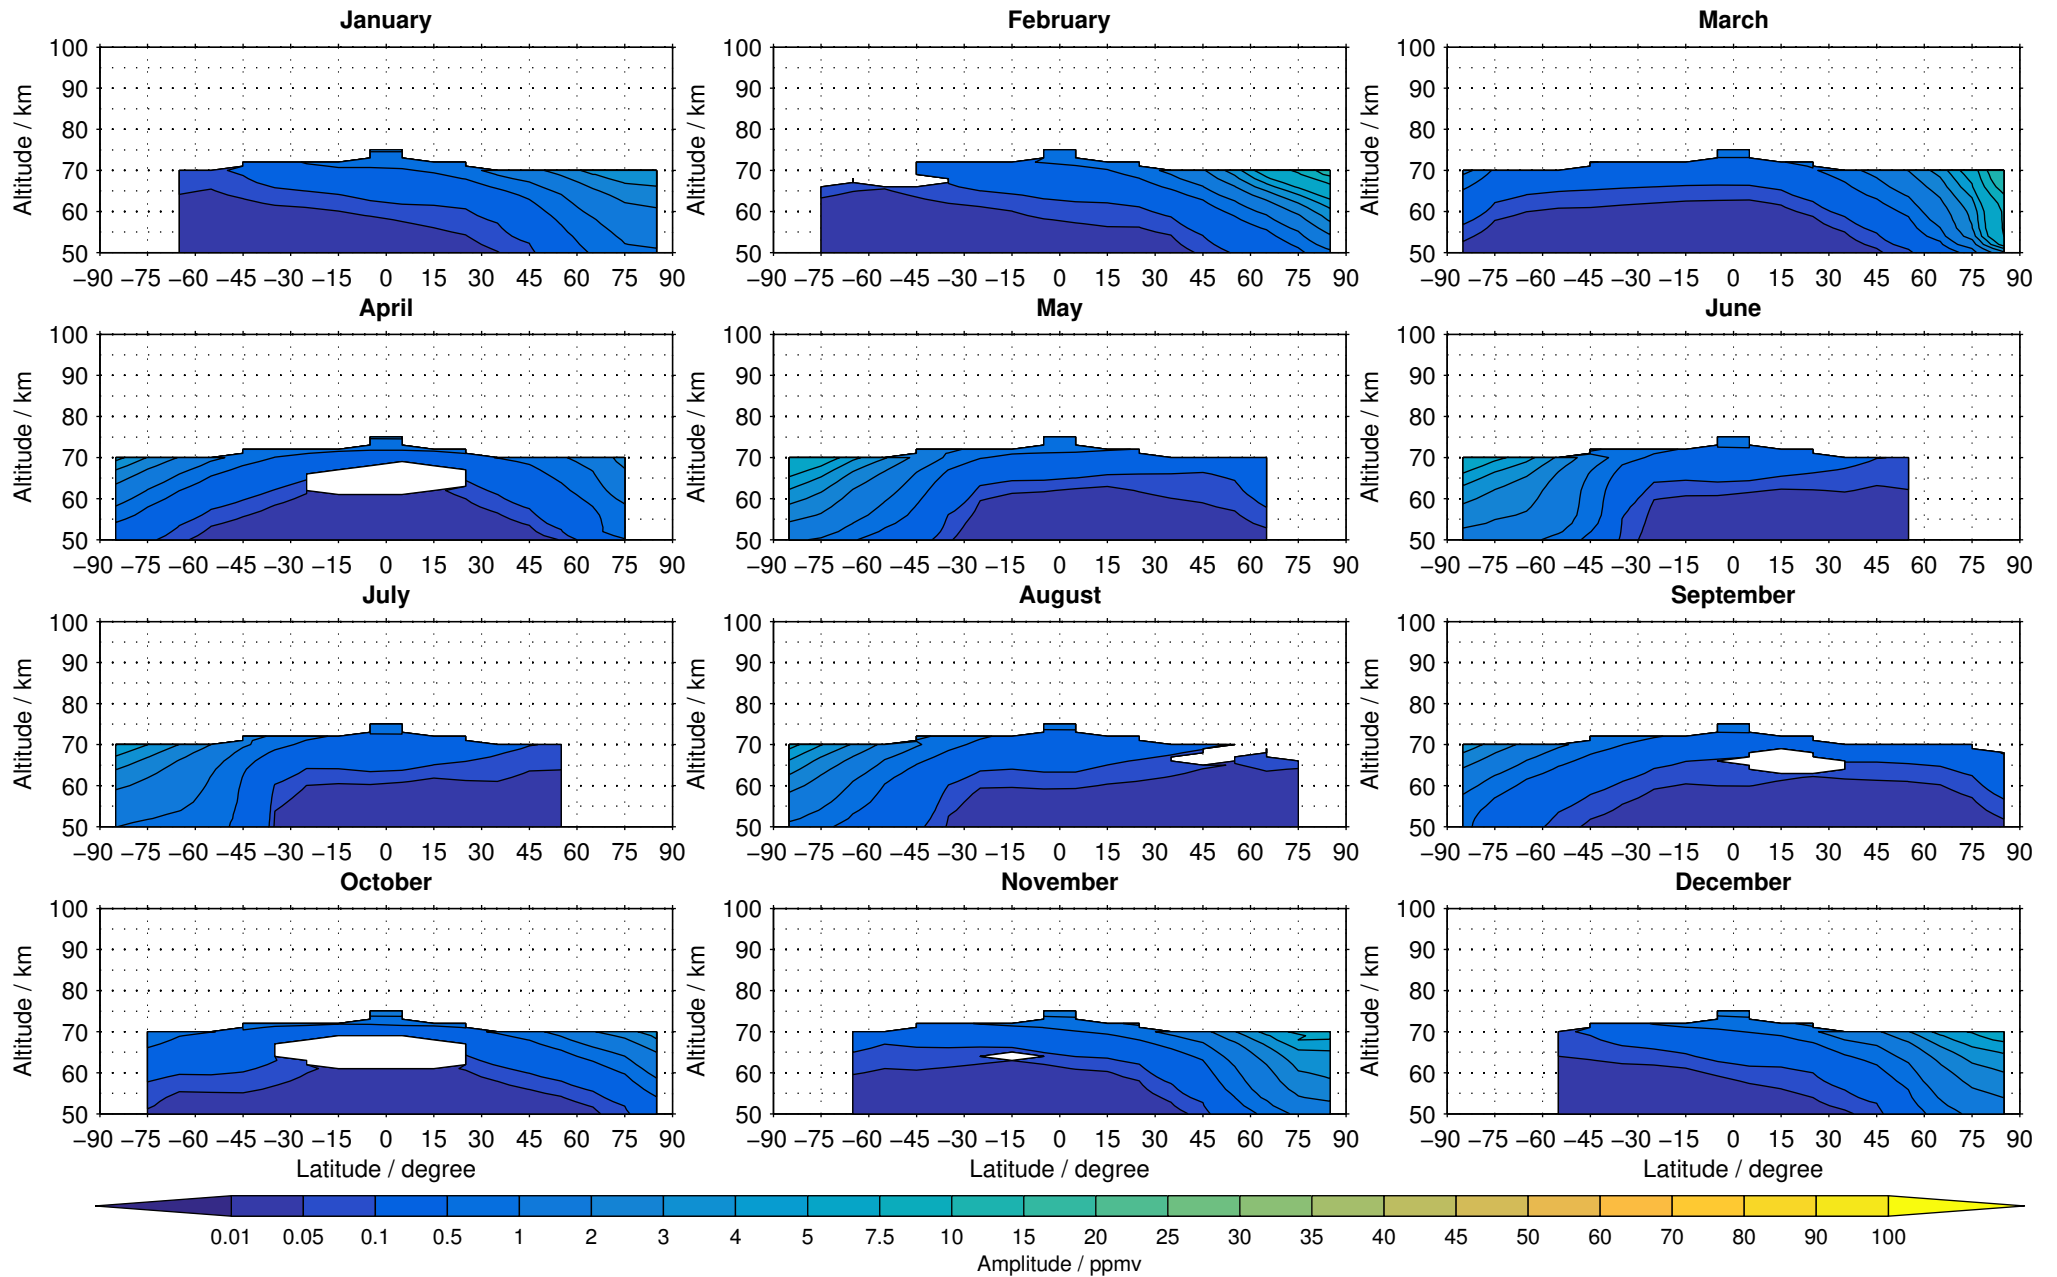

Creation Time:
11-04-2017
21:27:48 LT

Envisat/MIPAS (IMKIAA) V5R v220/221 NOM nighttime carbon monoxide distribution for 2007

Creation Time:
11-04-2017
21:27:49 LT

Envisat/MIPAS (IMKIAA) V5R v220/221 NOM nighttime carbon monoxide distribution for 2008

Creation Time:
11-04-2017
21:27:50 LT

Envisat/MIPAS (IMKIAA) V5R v220/221 NOM nighttime carbon monoxide distribution for 2009

Creation Time:
11-04-2017
21:27:51 LT

Envisat/MIPAS (IMKIAA) V5R v220/221 NOM nighttime carbon monoxide distribution for 2010