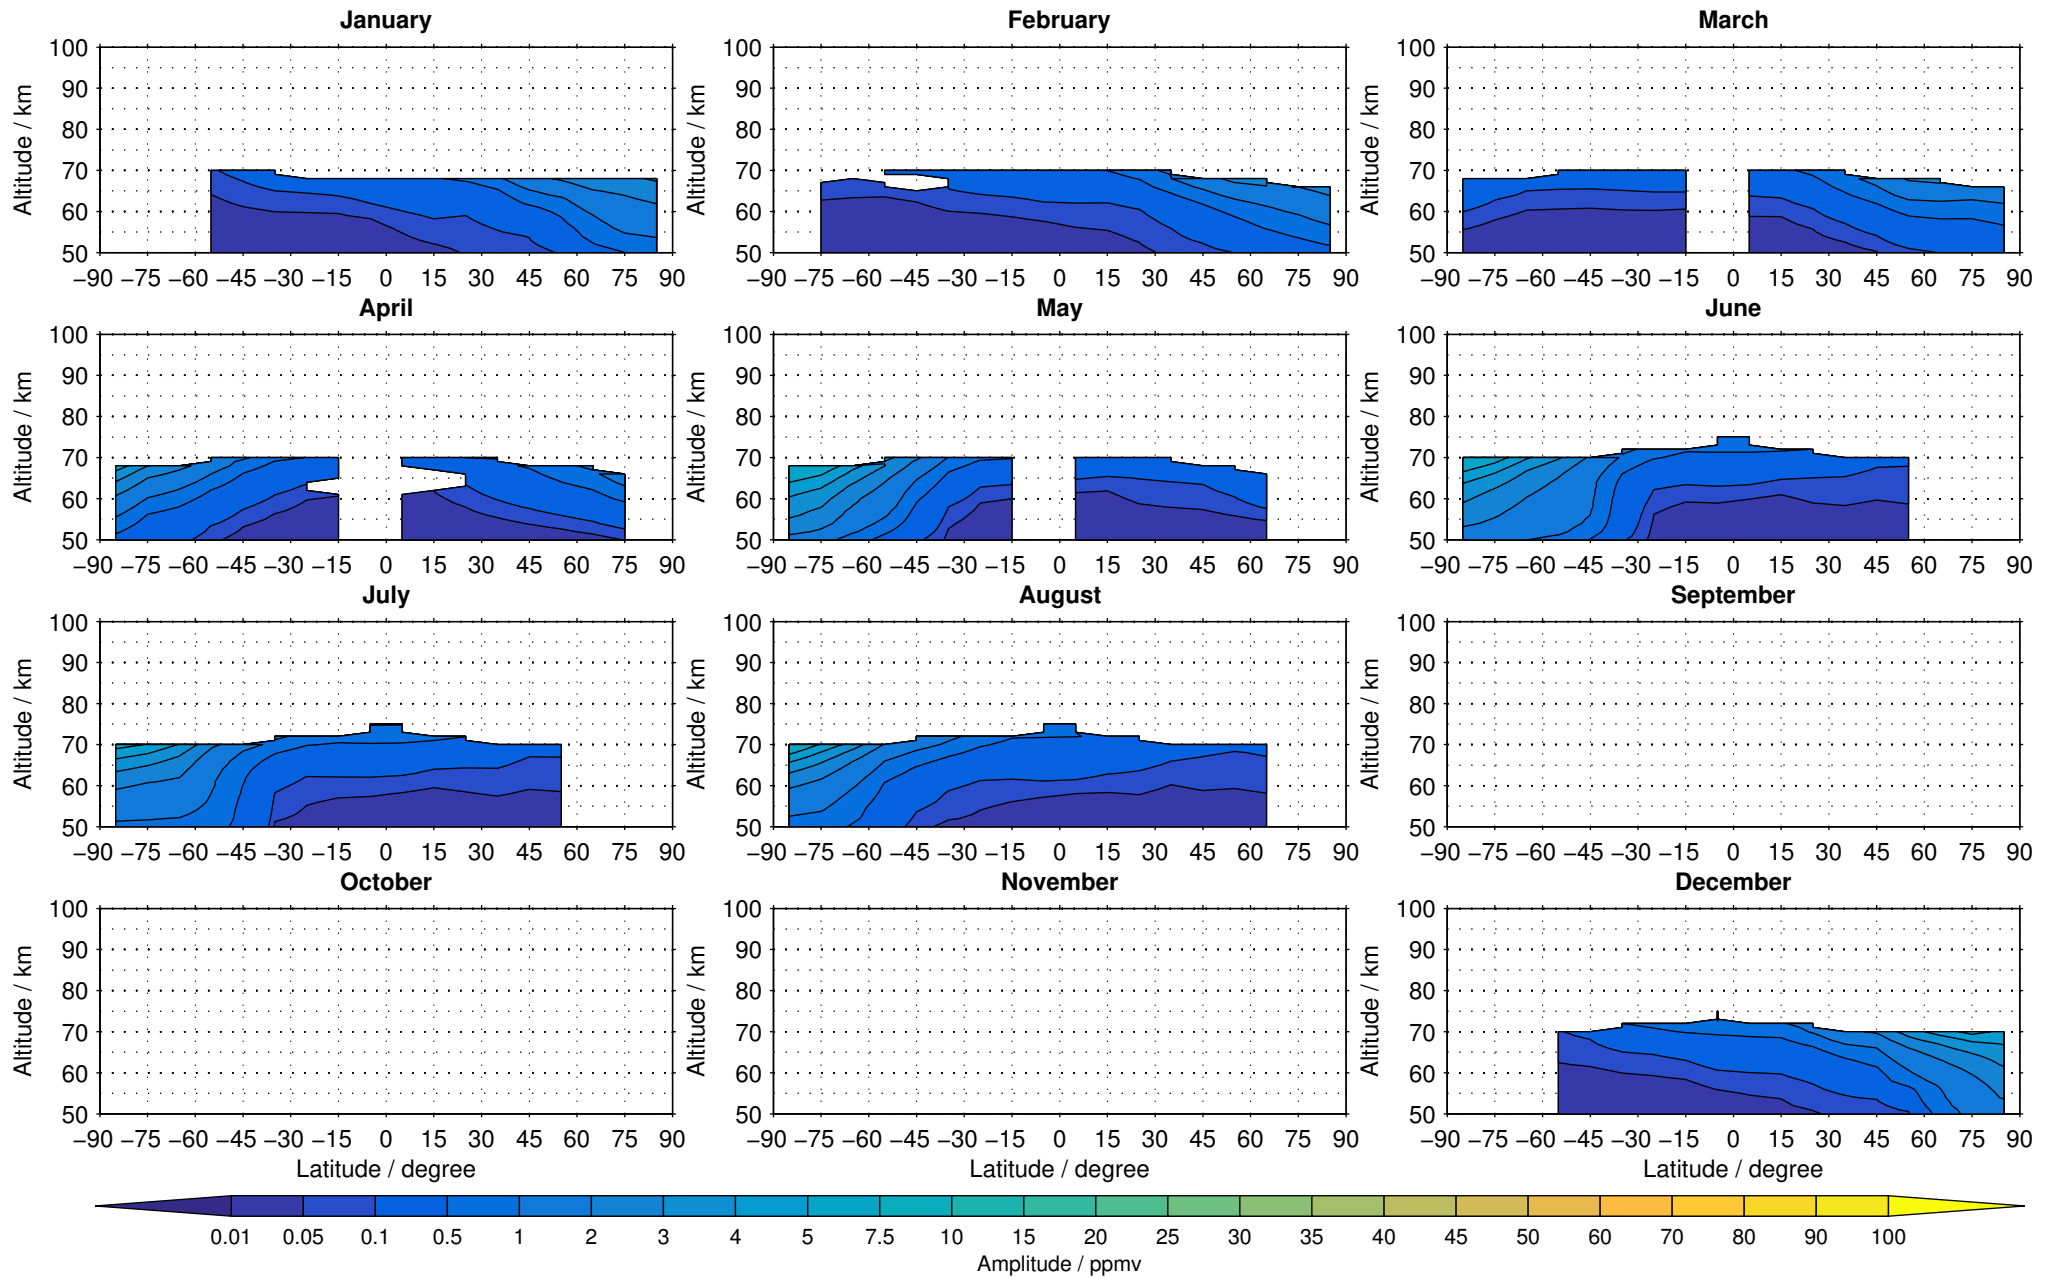

Envisat/MIPAS (IMKIAA) V5R v220/221 NOM nighttime carbon monoxide distribution for 2005

Creation Time:
11-04-2017
21:27:47 LT

Envisat/MIPAS (IMKIAA) V5R v220/221 NOM nighttime carbon monoxide distribution for 2006

Creation Time:
11-04-2017
21:27:48 LT

Envisat/MIPAS (IMKIAA) V5R v220/221 NOM nighttime carbon monoxide distribution for 2007

Creation Time:
11-04-2017
21:27:49 LT

Envisat/MIPAS (IMKIAA) V5R v220/221 NOM nighttime carbon monoxide distribution for 2008

Creation Time:
11-04-2017
21:27:50 LT

Envisat/MIPAS (IMKIAA) V5R v220/221 NOM nighttime carbon monoxide distribution for 2009

Creation Time:
11-04-2017
21:27:51 LT

Envisat/MIPAS (IMKIAA) V5R v220/221 NOM nighttime carbon monoxide distribution for 2010