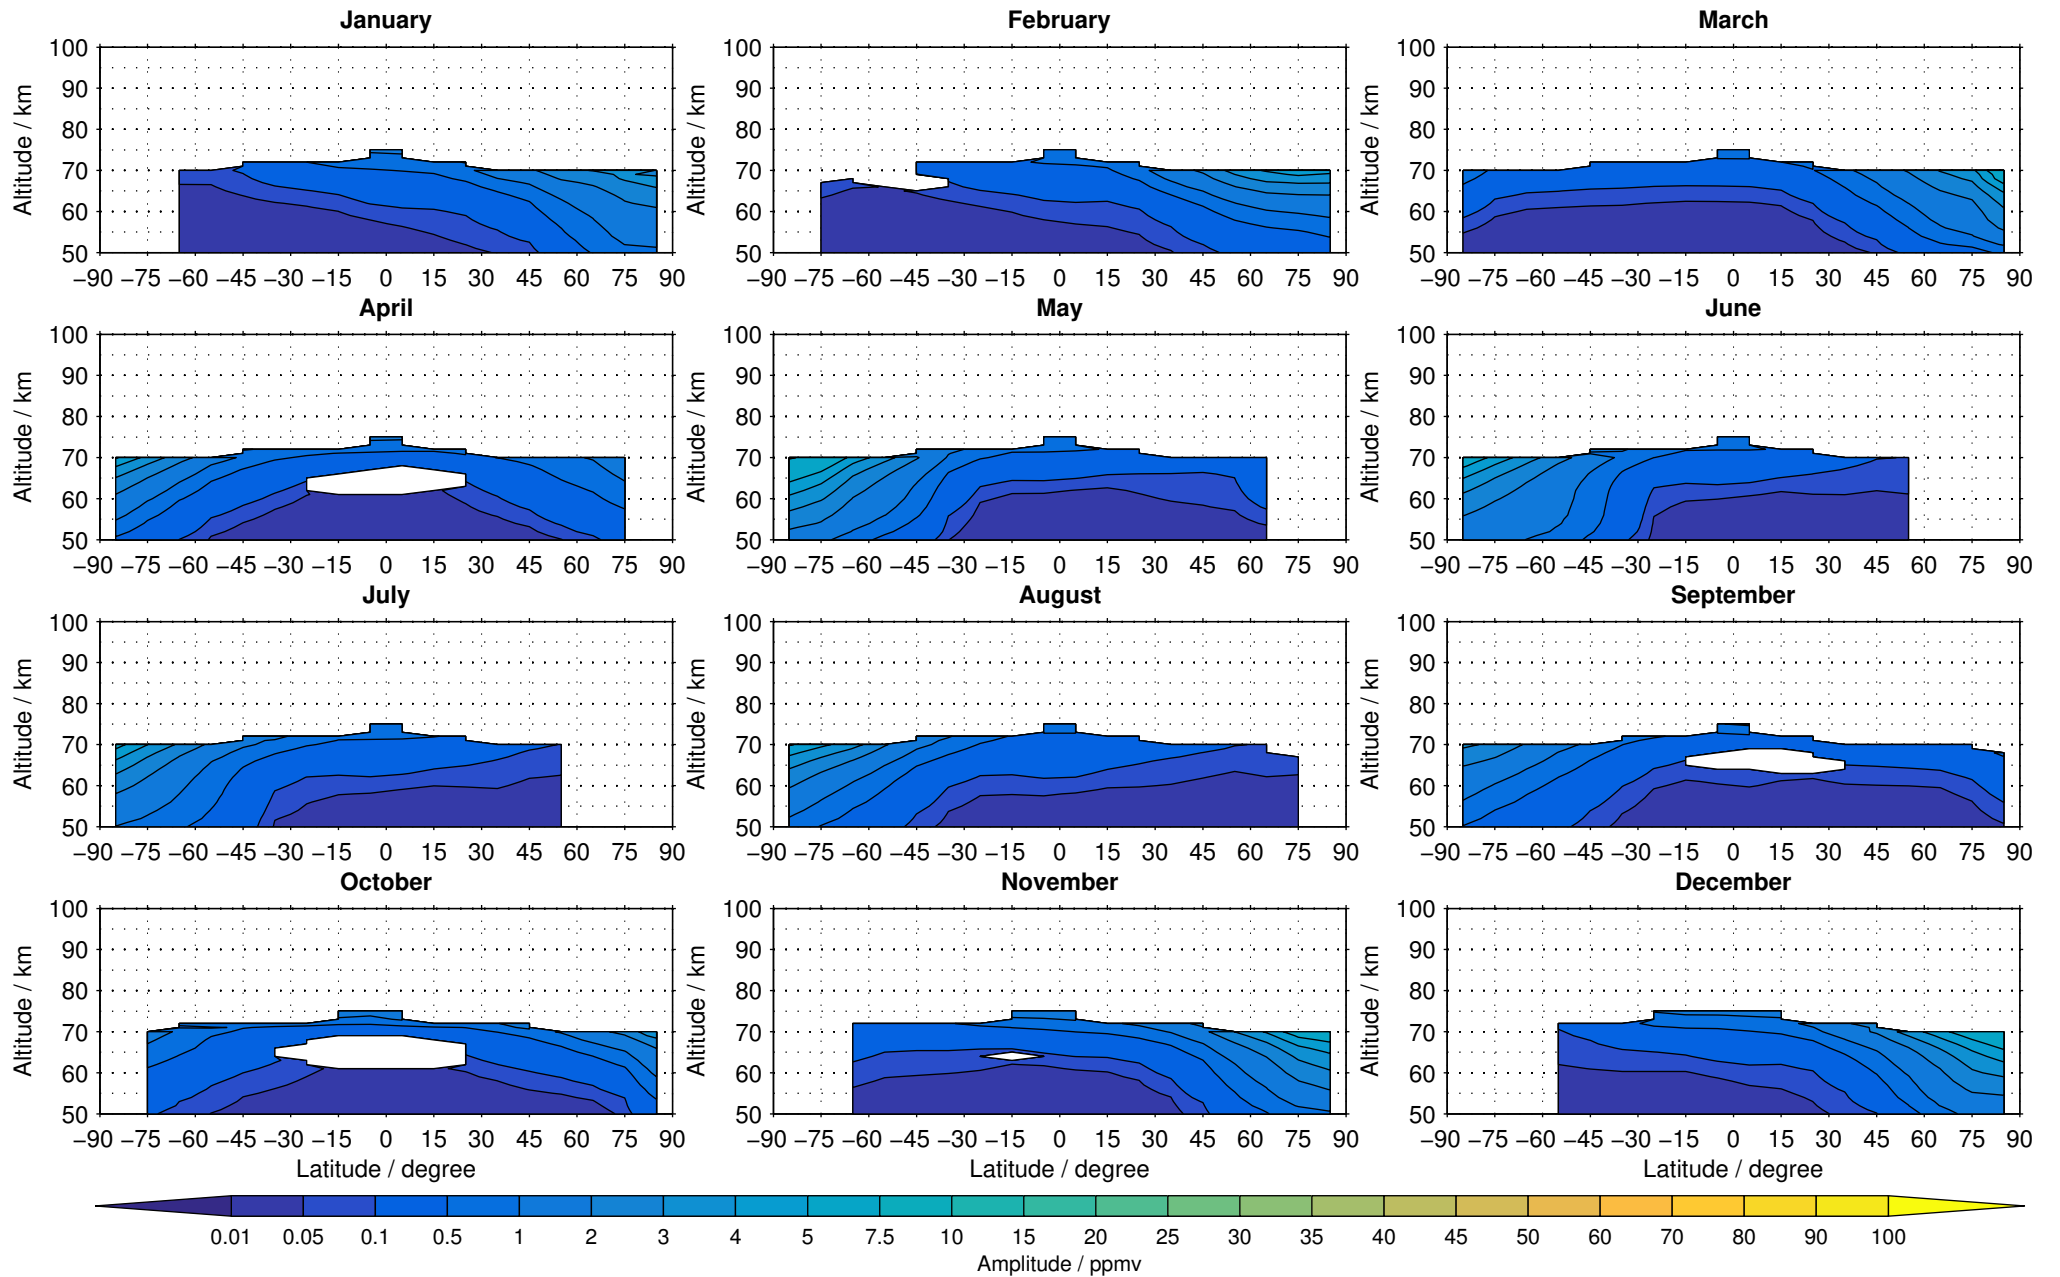

Creation Time:
11-04-2017
21:27:50 LT

Envisat/MIPAS (IMKIAA) V5R v220/221 NOM nighttime carbon monoxide distribution for 2009

Creation Time:
11-04-2017
21:27:51 LT

Envisat/MIPAS (IMKIAA) V5R v220/221 NOM nighttime carbon monoxide distribution for 2010

Creation Time:
11-04-2017
21:27:52 LT

Envisat/MIPAS (IMKIAA) V5R v220/221 NOM nighttime carbon monoxide distribution for 2011

Creation Time:
11-04-2017
21:27:53 LT

Envisat/MIPAS (IMKIAA) V5R v220/221 NOM nighttime carbon monoxide distribution for 2012