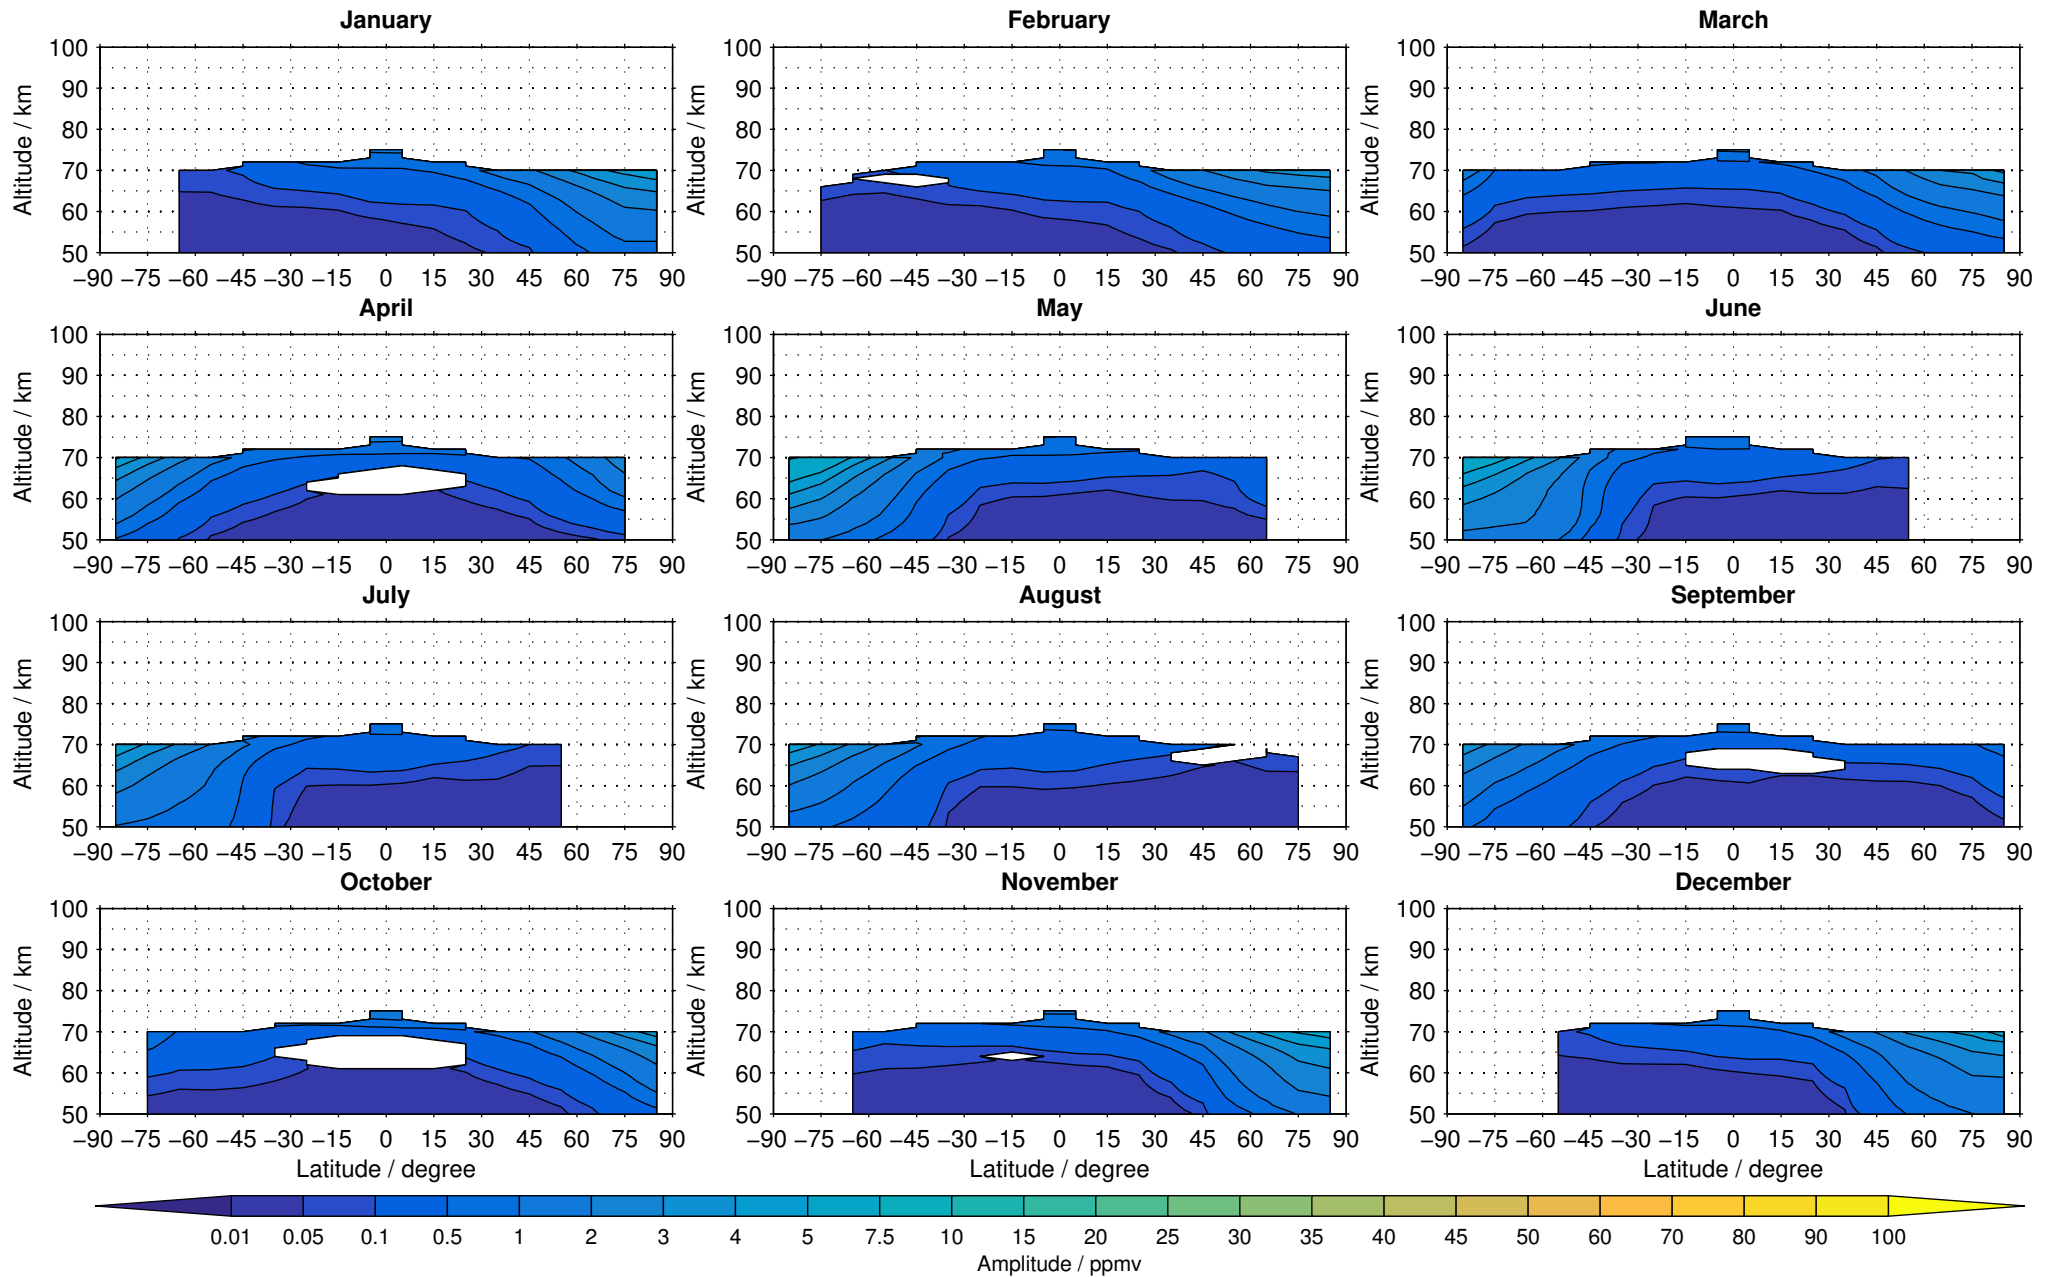

Creation Time:
11-04-2017
21:27:48 LT

Envisat/MIPAS (IMKIAA) V5R v220/221 NOM nighttime carbon monoxide distribution for 2007

Creation Time:
11-04-2017
21:27:49 LT

Envisat/MIPAS (IMKIAA) V5R v220/221 NOM nighttime carbon monoxide distribution for 2008

Creation Time:
11-04-2017
21:27:50 LT

Envisat/MIPAS (IMKIAA) V5R v220/221 NOM nighttime carbon monoxide distribution for 2009

Creation Time:
11-04-2017
21:27:51 LT

Envisat/MIPAS (IMKIAA) V5R v220/221 NOM nighttime carbon monoxide distribution for 2010