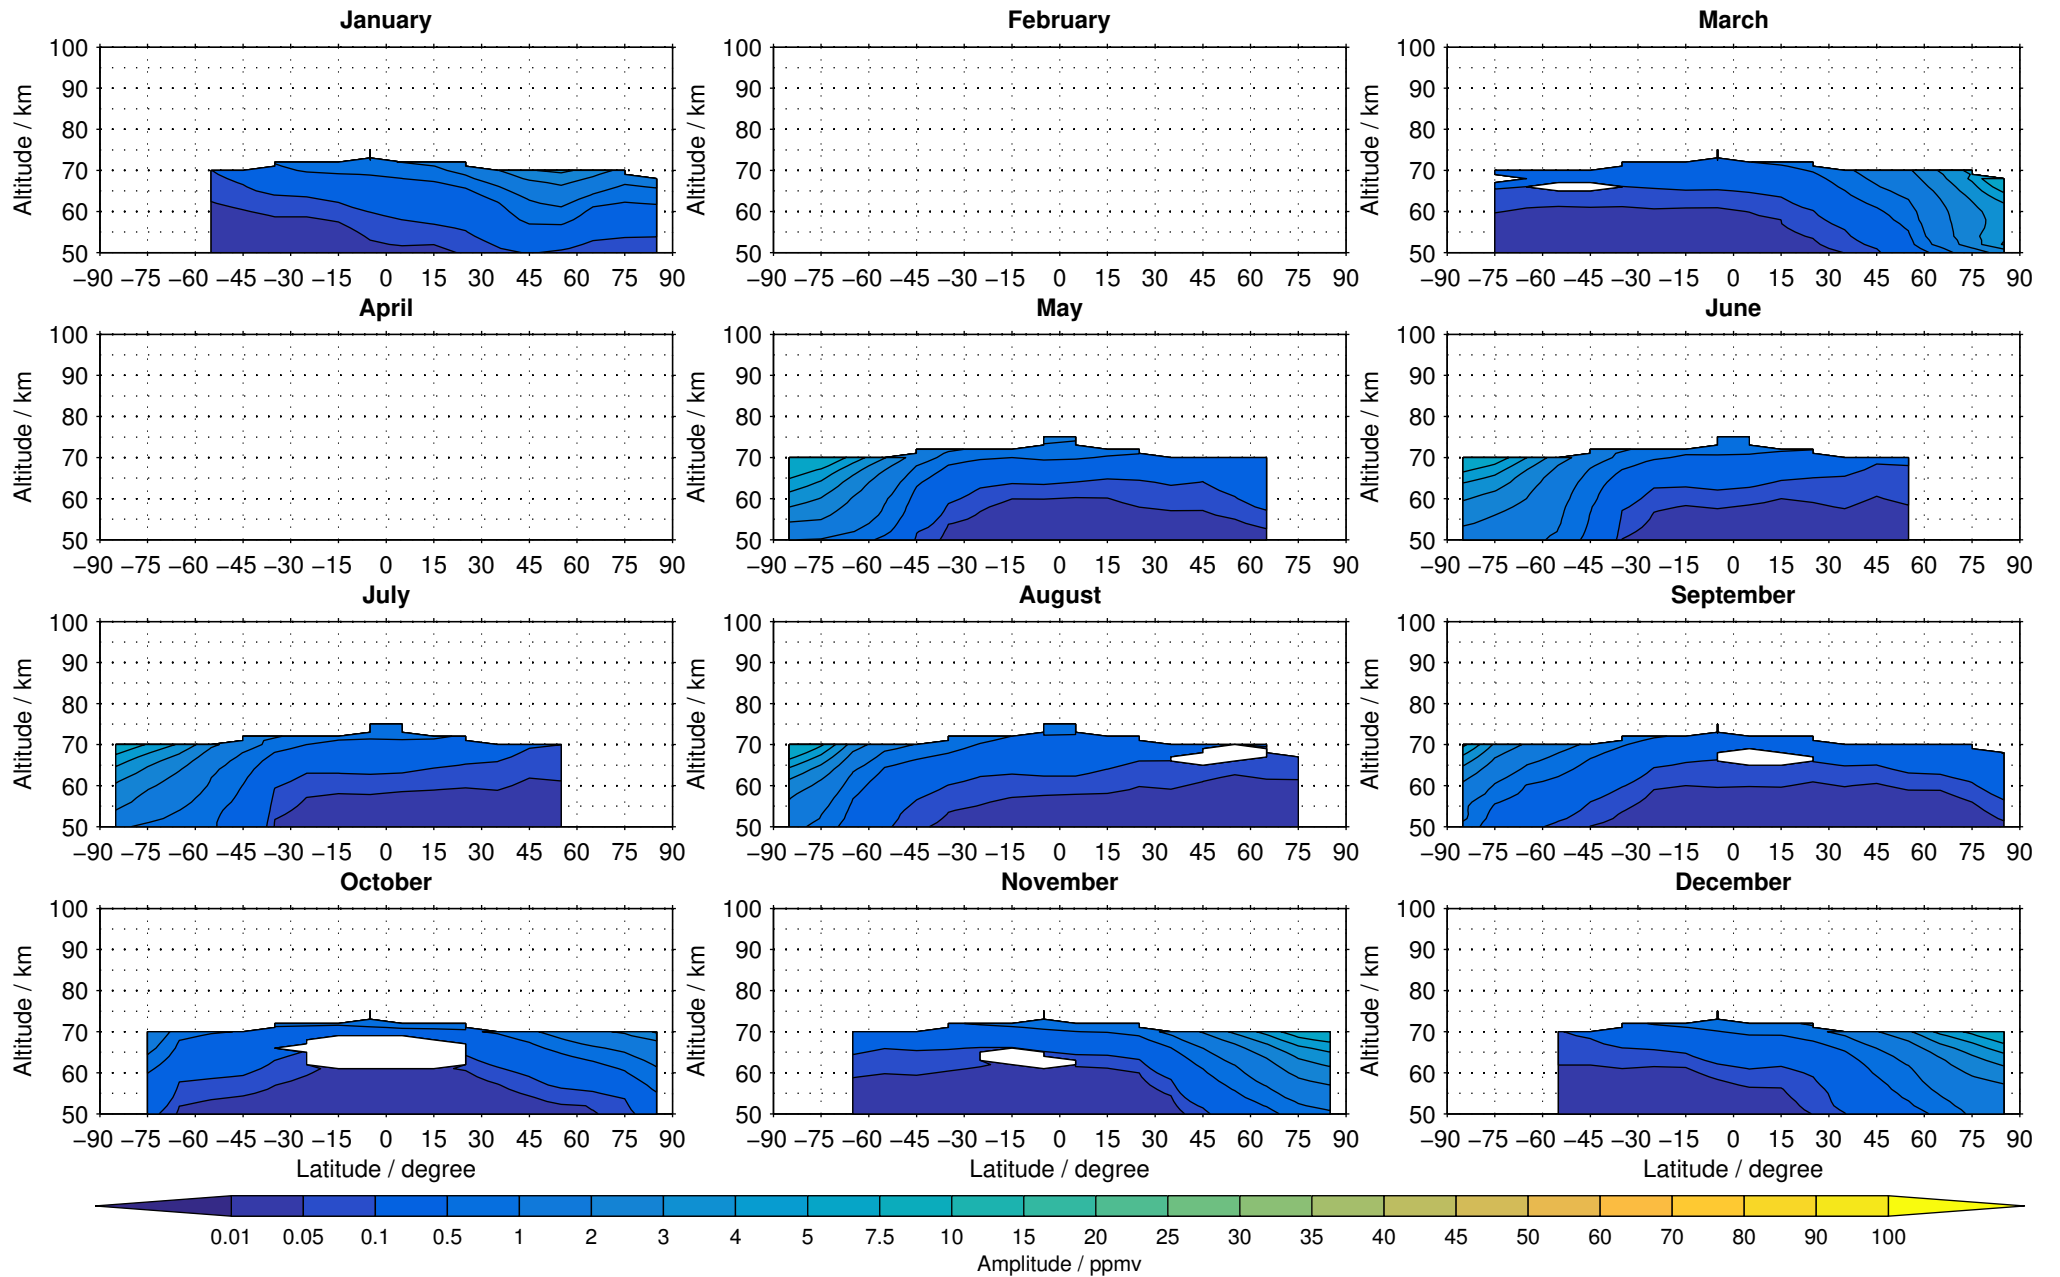

Envisat/MIPAS (IMKIAA) V5R v220/221 NOM nighttime carbon monoxide distribution for 2005

Creation Time:
11-04-2017
21:27:47 LT

Envisat/MIPAS (IMKIAA) V5R v220/221 NOM nighttime carbon monoxide distribution for 2006

Creation Time:
11-04-2017
21:27:48 LT

Envisat/MIPAS (IMKIAA) V5R v220/221 NOM nighttime carbon monoxide distribution for 2007

Creation Time:
11-04-2017
21:27:49 LT

Envisat/MIPAS (IMKIAA) V5R v220/221 NOM nighttime carbon monoxide distribution for 2008

Creation Time:
11-04-2017
21:27:50 LT

Envisat/MIPAS (IMKIAA) V5R v220/221 NOM nighttime carbon monoxide distribution for 2009

Creation Time:
11-04-2017
21:27:51 LT

Envisat/MIPAS (IMKIAA) V5R v220/221 NOM nighttime carbon monoxide distribution for 2010