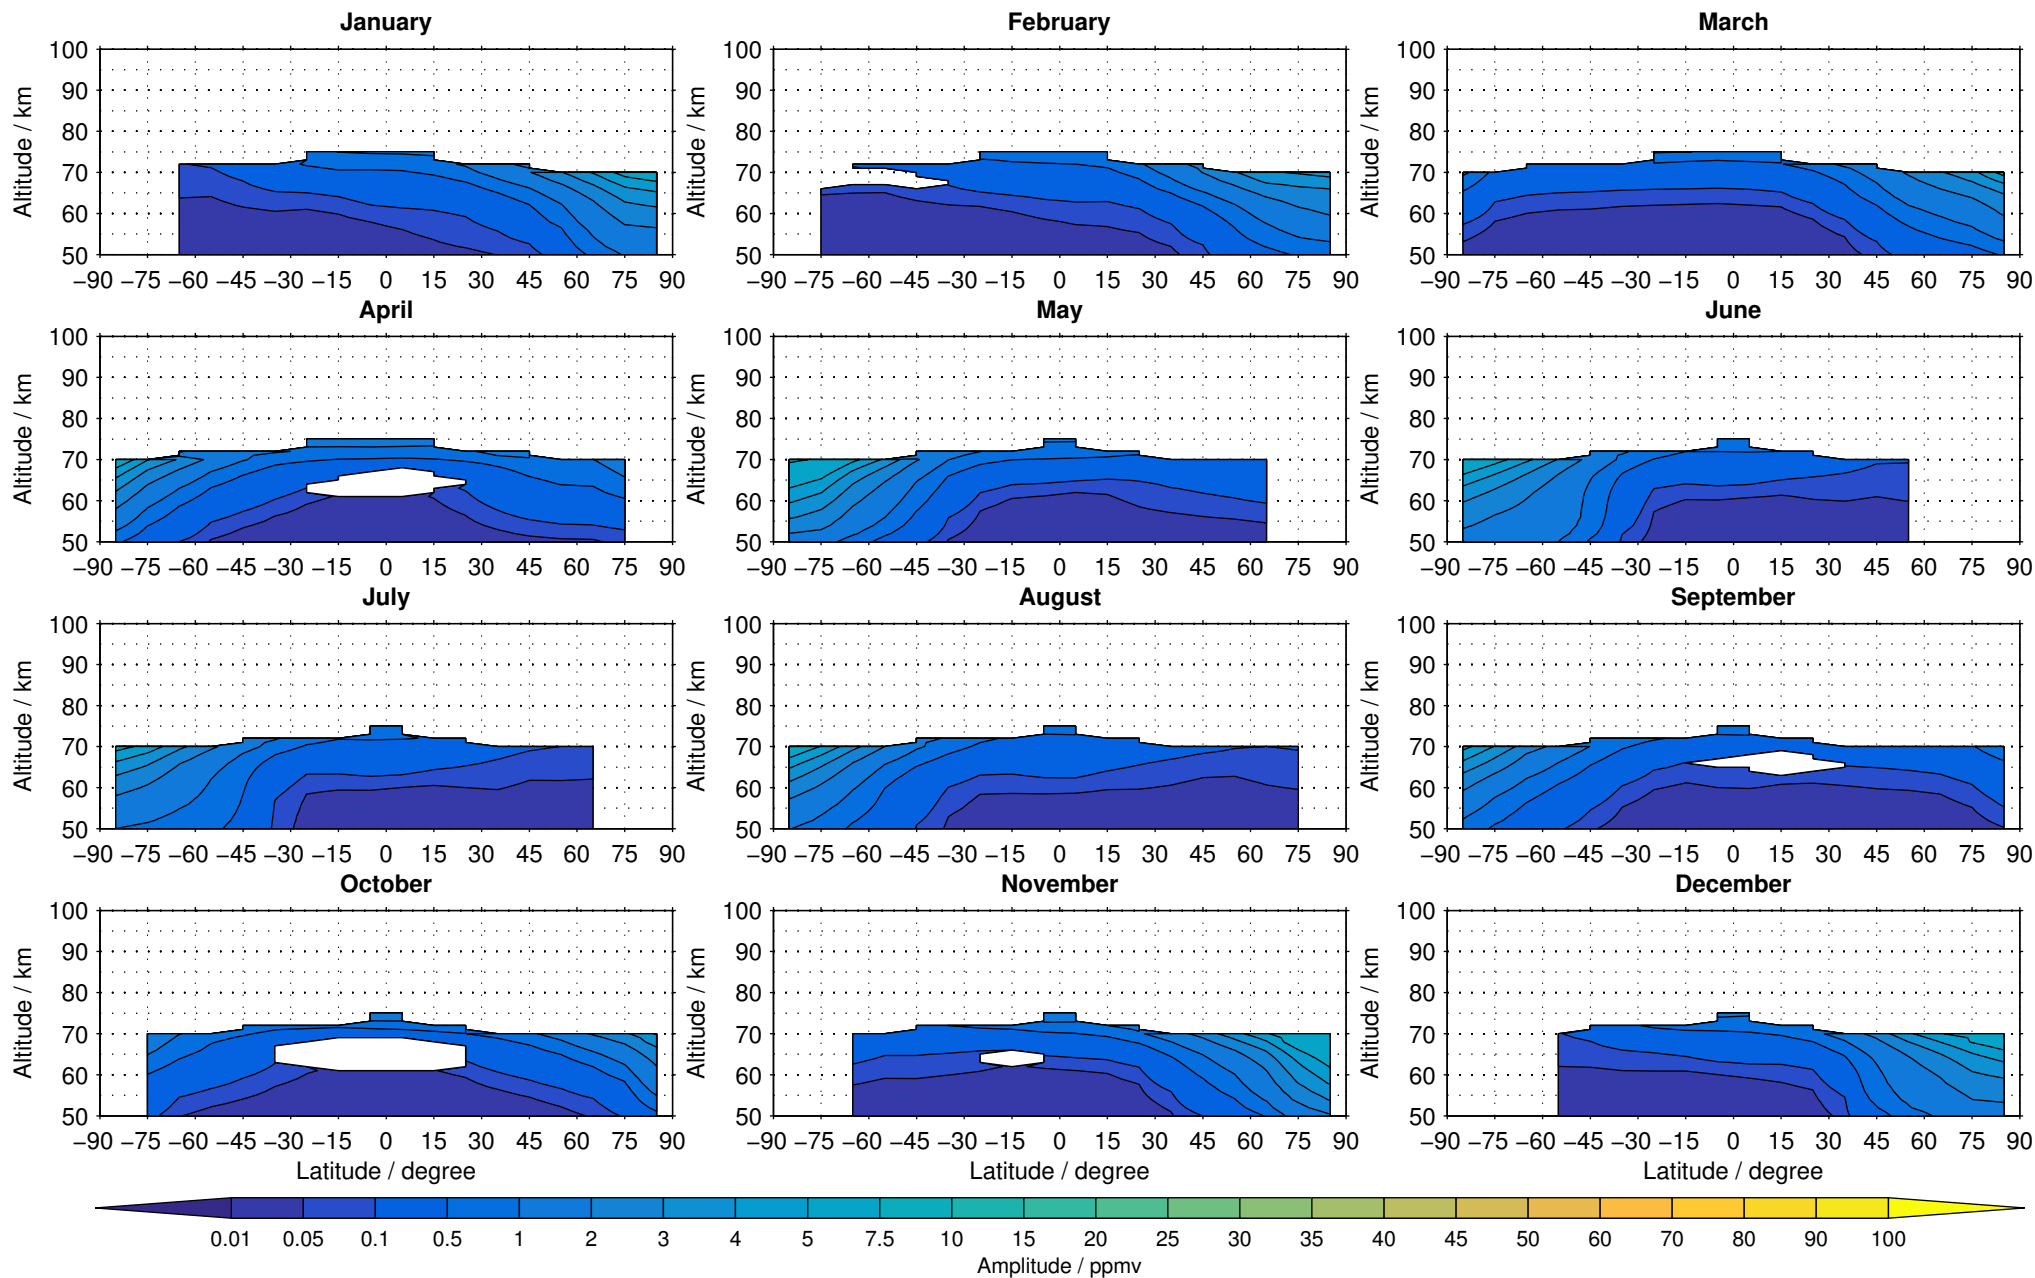

Creation Time:
11-04-2017
21:27:50 LT

Envisat/MIPAS (IMKIAA) V5R v220/221 NOM nighttime carbon monoxide distribution for 2009

Creation Time:
11-04-2017
21:27:51 LT

Envisat/MIPAS (IMKIAA) V5R v220/221 NOM nighttime carbon monoxide distribution for 2010

Creation Time:
11-04-2017
21:27:52 LT

Envisat/MIPAS (IMKIAA) V5R v220/221 NOM nighttime carbon monoxide distribution for 2011

Creation Time:
11-04-2017
21:27:53 LT

Envisat/MIPAS (IMKIAA) V5R v220/221 NOM nighttime carbon monoxide distribution for 2012