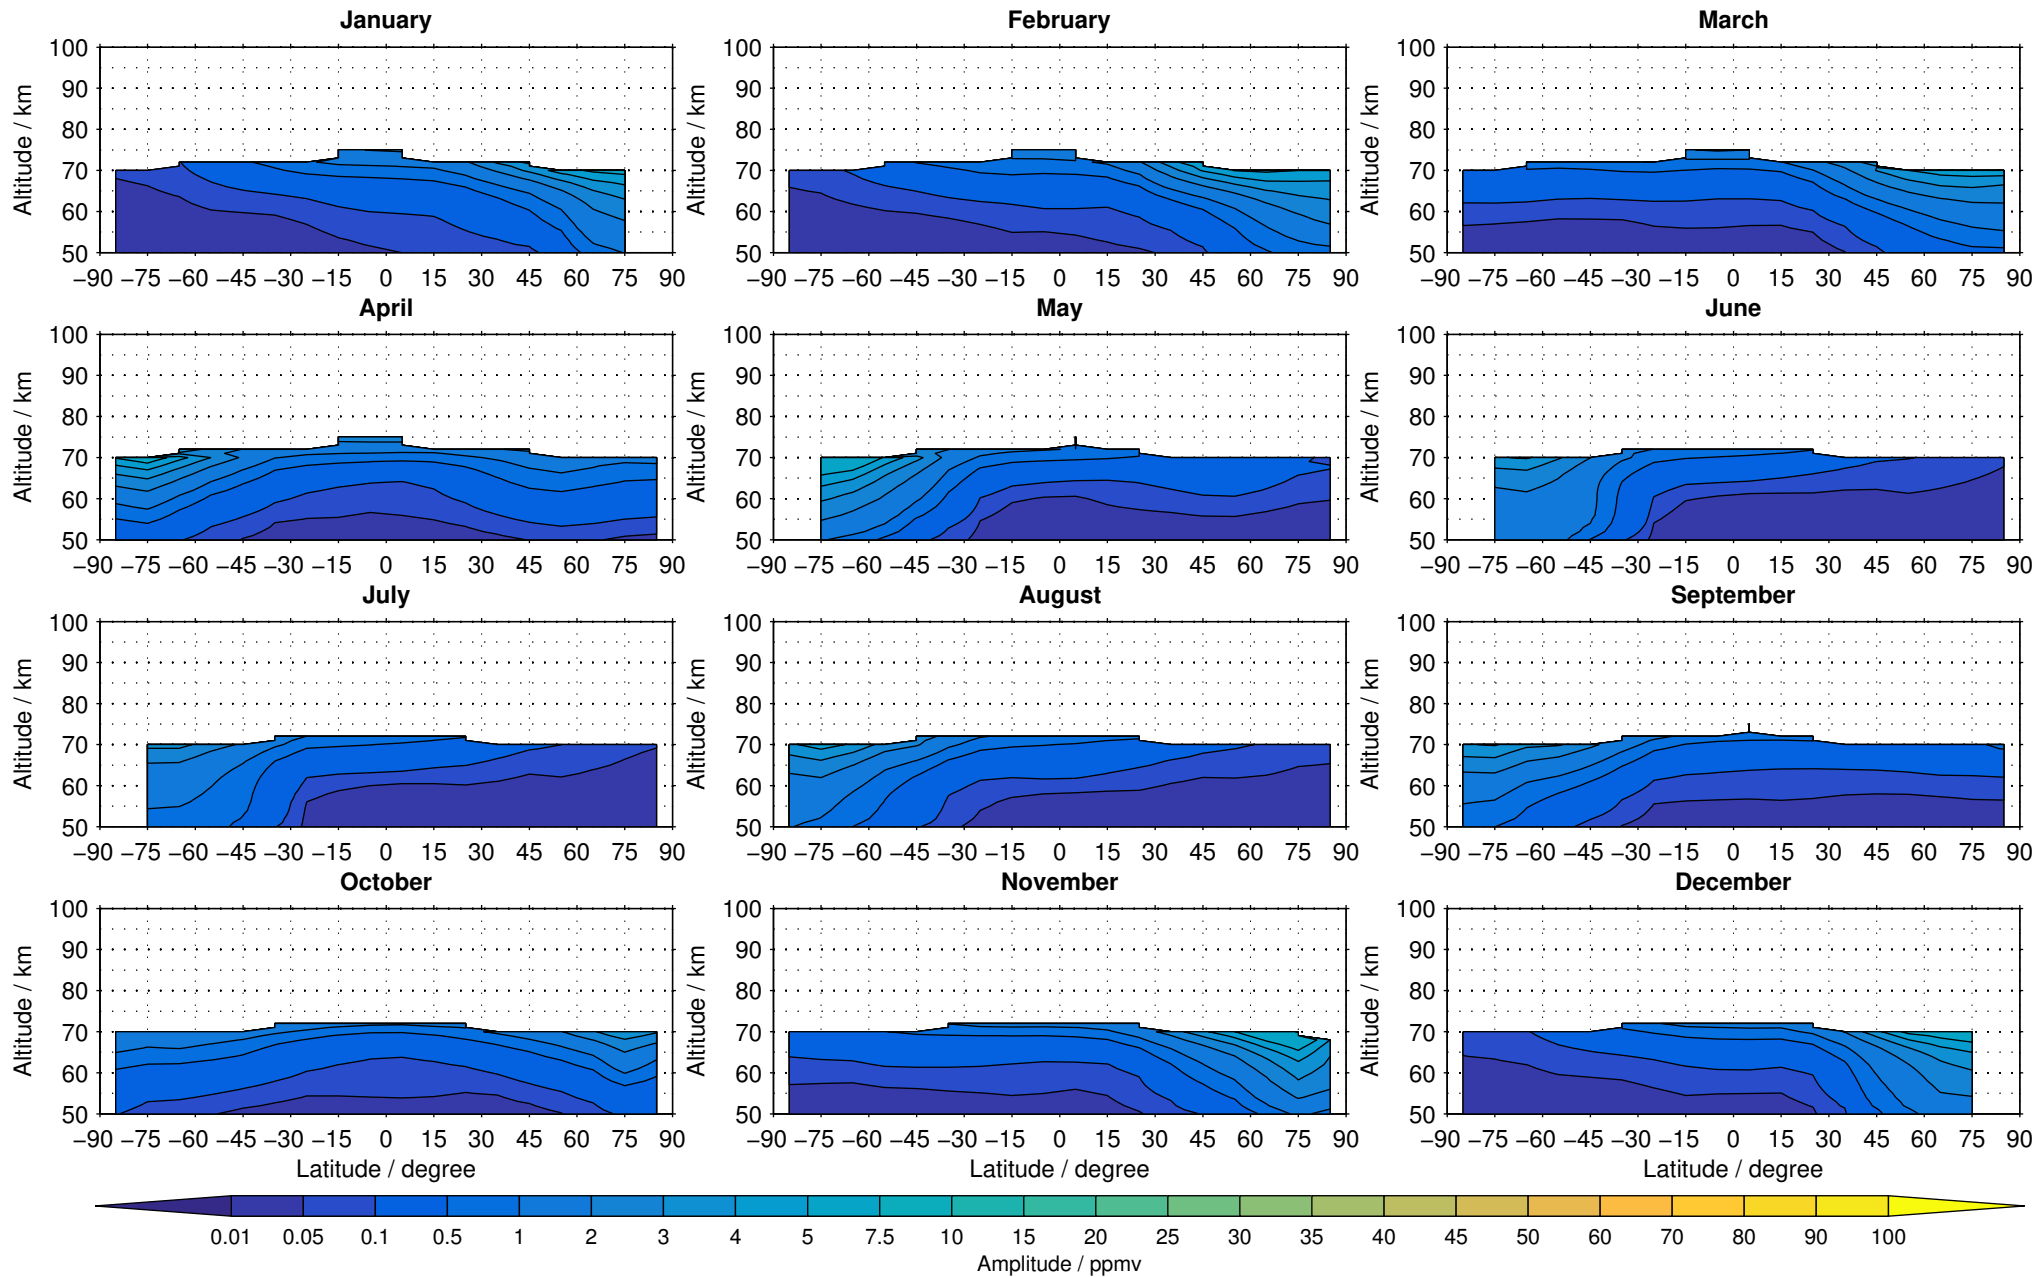

Creation Time:
11-04-2017
21:27:23 LT

Envisat/MIPAS (IMKIAA) V5R v220/221 NOM daytime carbon monoxide distribution for 2009

Creation Time:
11-04-2017
21:27:24 LT

Envisat/MIPAS (IMKIAA) V5R v220/221 NOM daytime carbon monoxide distribution for 2010

Creation Time:
11-04-2017
21:27:25 LT

Envisat/MIPAS (IMKIAA) V5R v220/221 NOM daytime carbon monoxide distribution for 2011

Creation Time:
11-04-2017
21:27:26 LT

Envisat/MIPAS (IMKIAA) V5R v220/221 NOM daytime carbon monoxide distribution for 2012