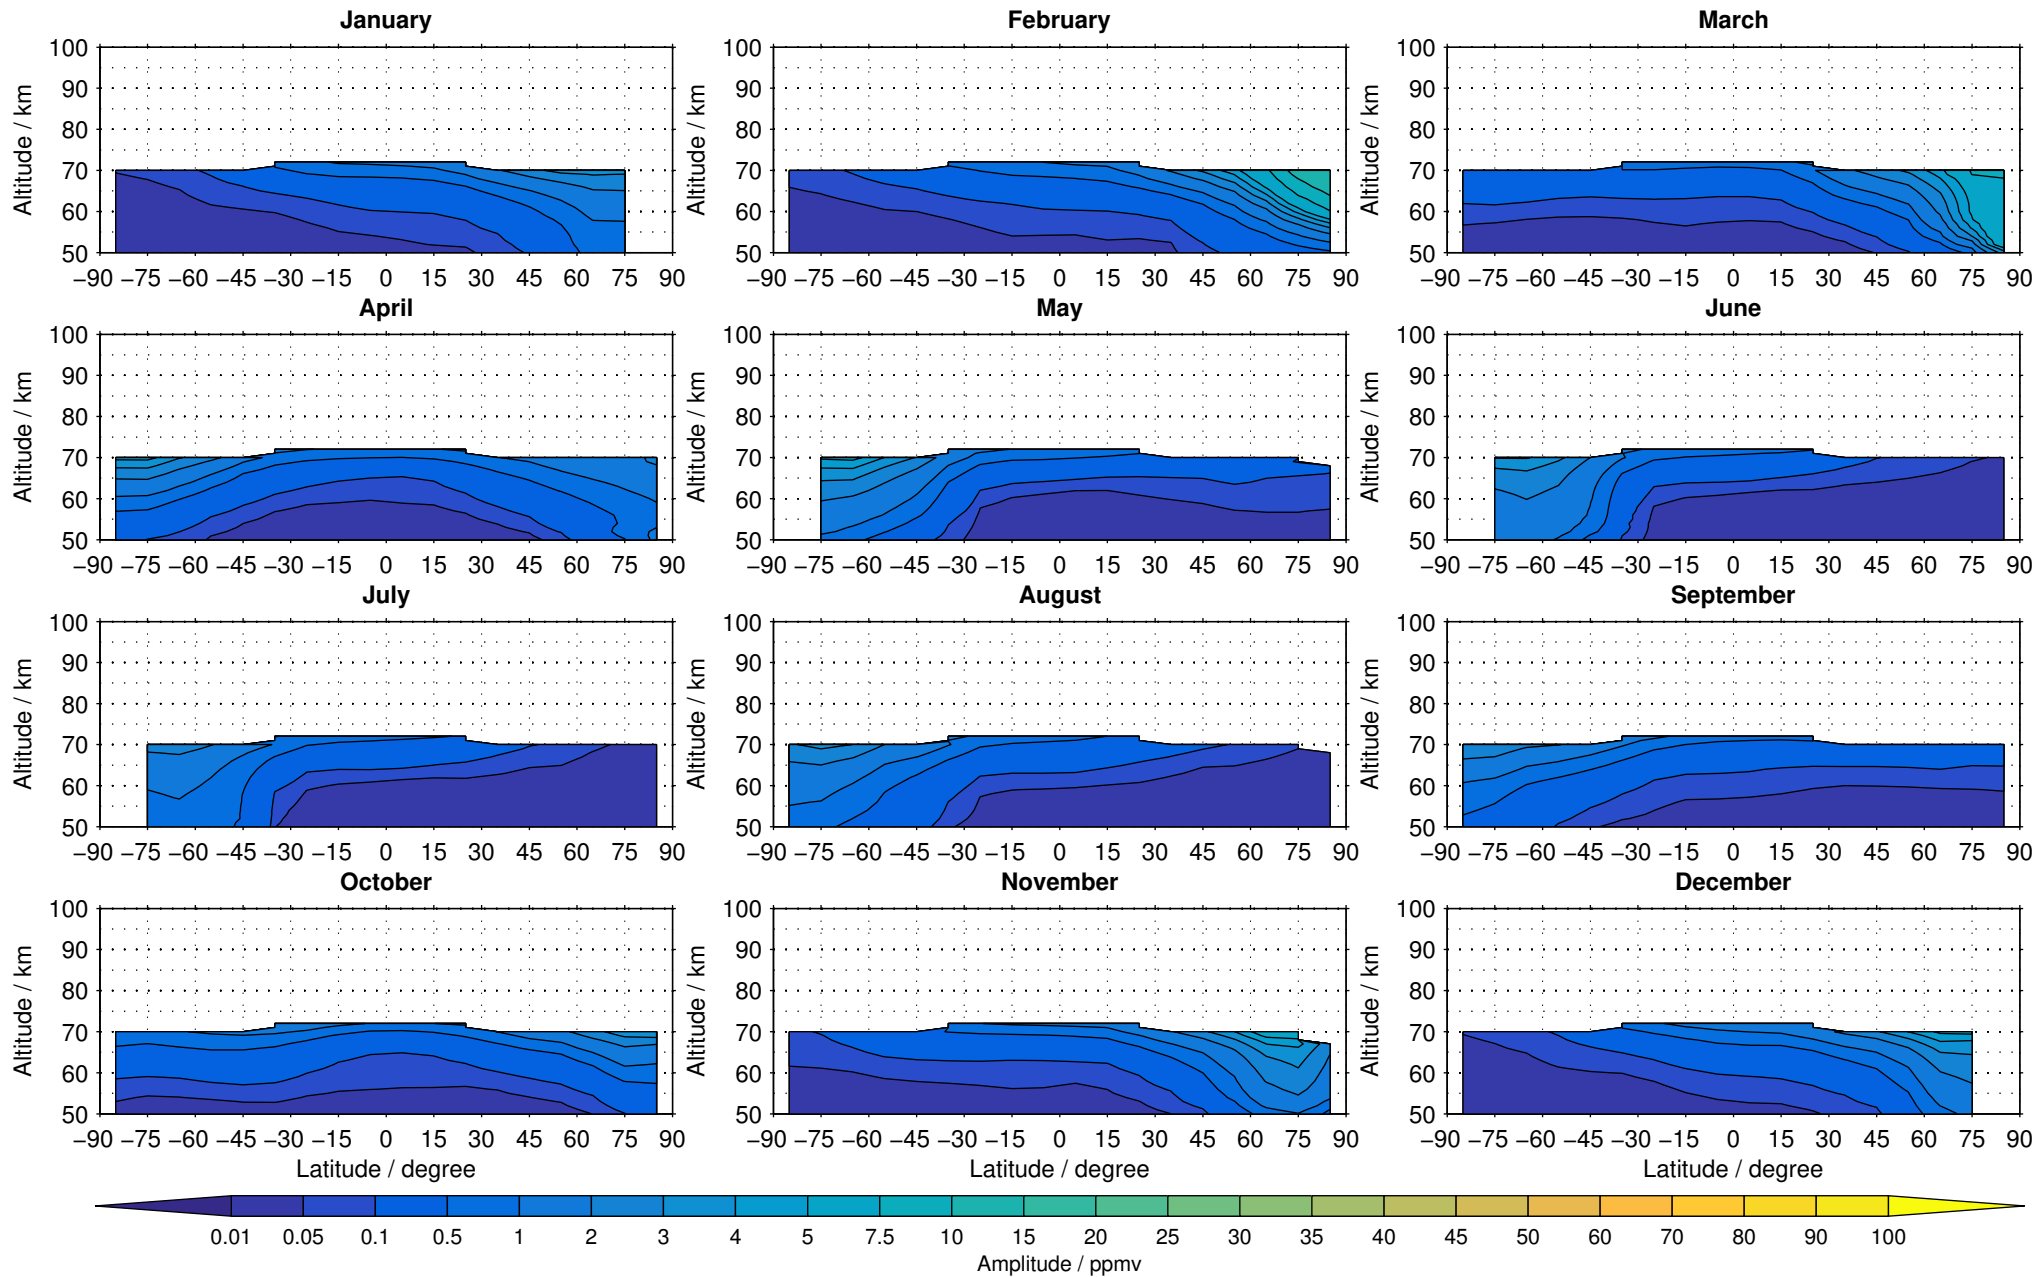

Creation Time:
11-04-2017
21:27:22 LT

Envisat/MIPAS (IMKIAA) V5R v220/221 NOM daytime carbon monoxide distribution for 2007

Creation Time:
11-04-2017
21:27:22 LT

Envisat/MIPAS (IMKIAA) V5R v220/221 NOM daytime carbon monoxide distribution for 2008

Creation Time:
11-04-2017
21:27:23 LT

Envisat/MIPAS (IMKIAA) V5R v220/221 NOM daytime carbon monoxide distribution for 2009

Creation Time:
11-04-2017
21:27:24 LT

Envisat/MIPAS (IMKIAA) V5R v220/221 NOM daytime carbon monoxide distribution for 2010