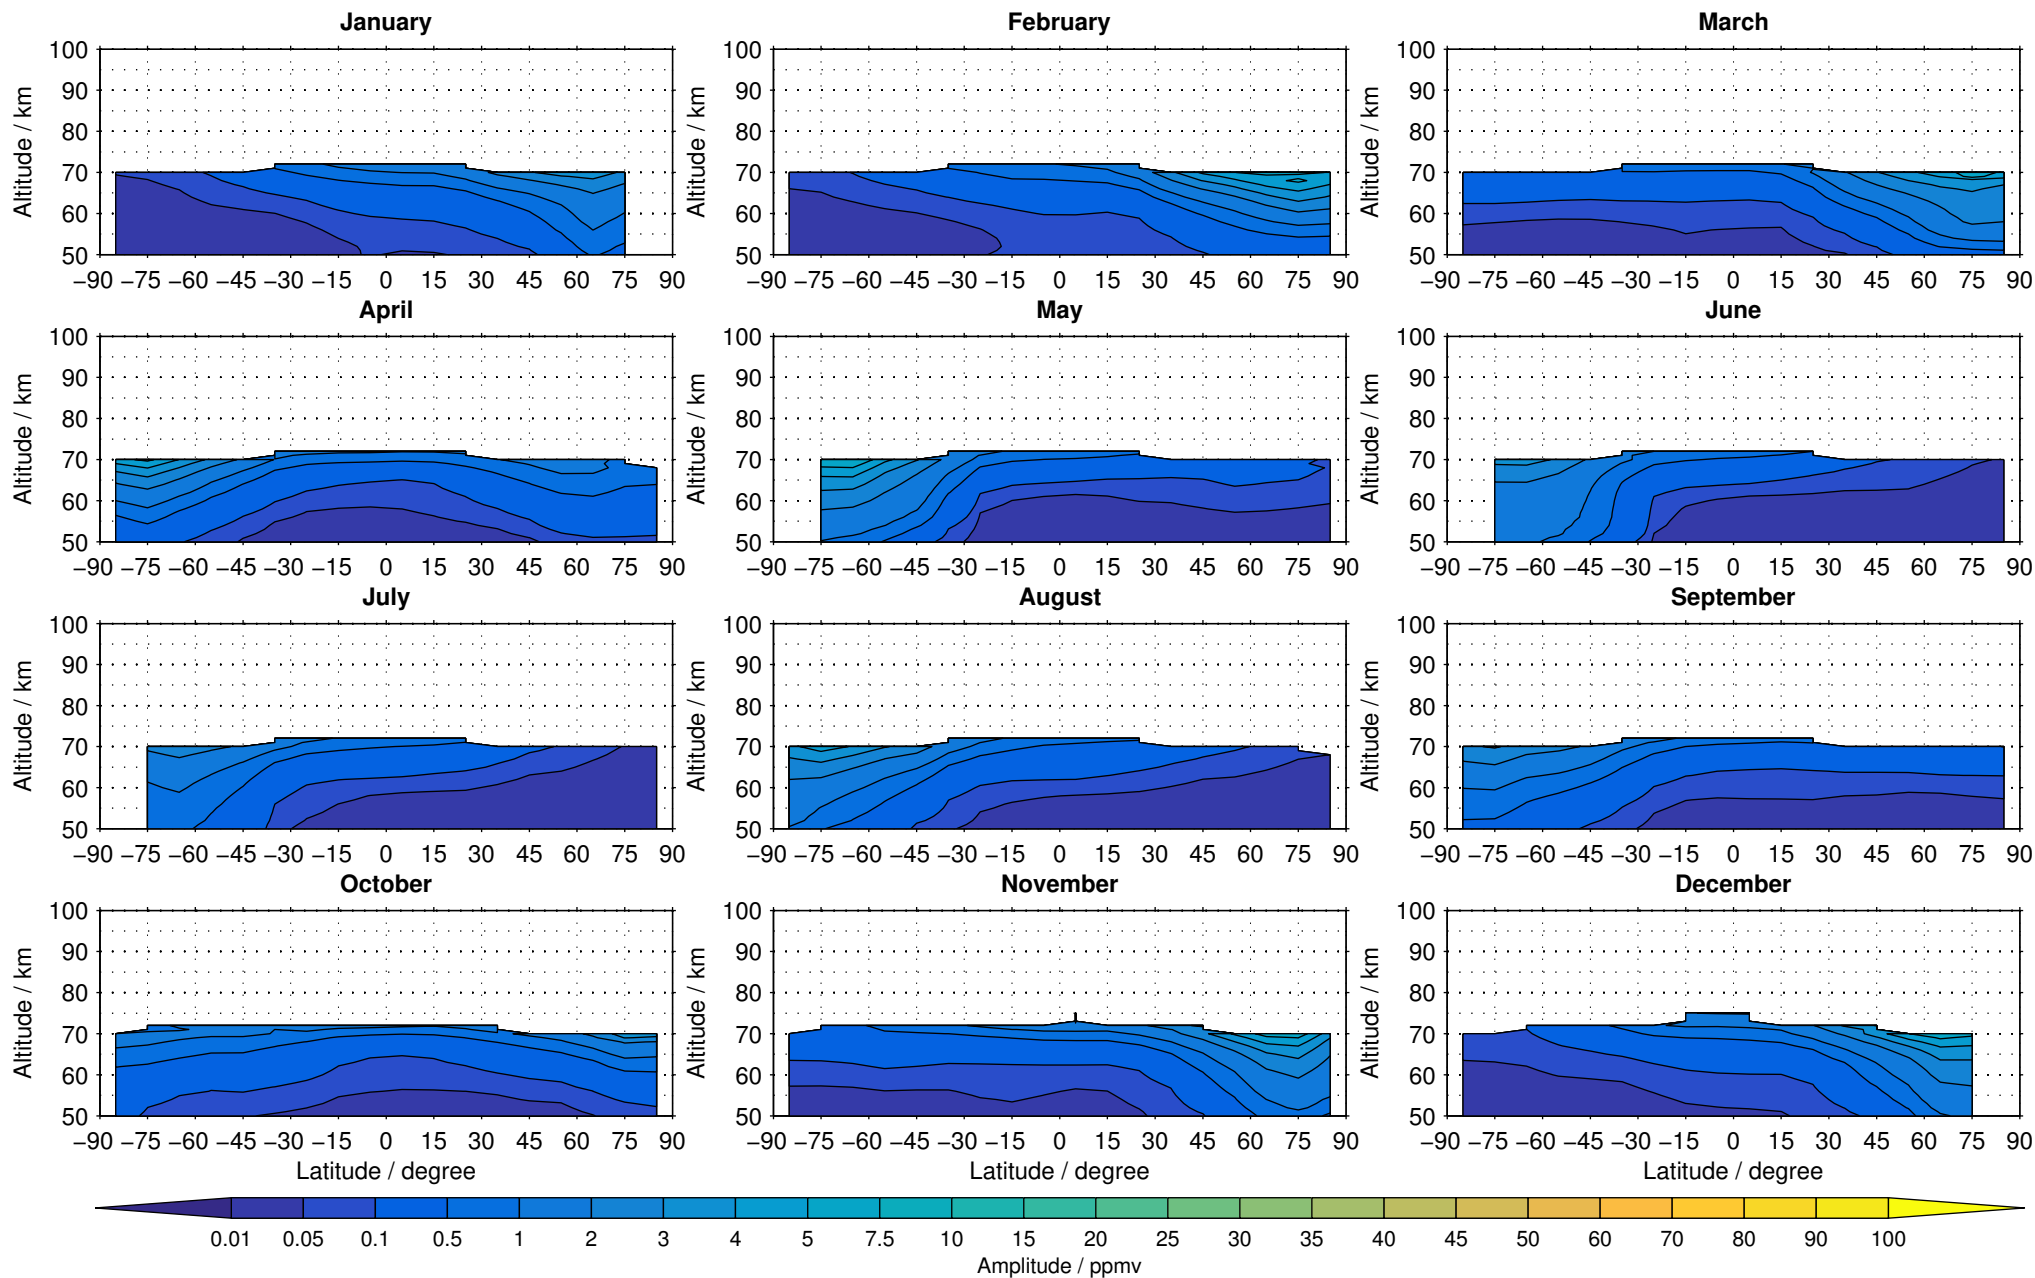

Creation Time:
11-04-2017
21:27:23 LT

Envisat/MIPAS (IMKIAA) V5R v220/221 NOM daytime carbon monoxide distribution for 2009

Creation Time:
11-04-2017
21:27:24 LT

Envisat/MIPAS (IMKIAA) V5R v220/221 NOM daytime carbon monoxide distribution for 2010

Creation Time:
11-04-2017
21:27:25 LT

Envisat/MIPAS (IMKIAA) V5R v220/221 NOM daytime carbon monoxide distribution for 2011

Creation Time:
11-04-2017
21:27:26 LT

Envisat/MIPAS (IMKIAA) V5R v220/221 NOM daytime carbon monoxide distribution for 2012