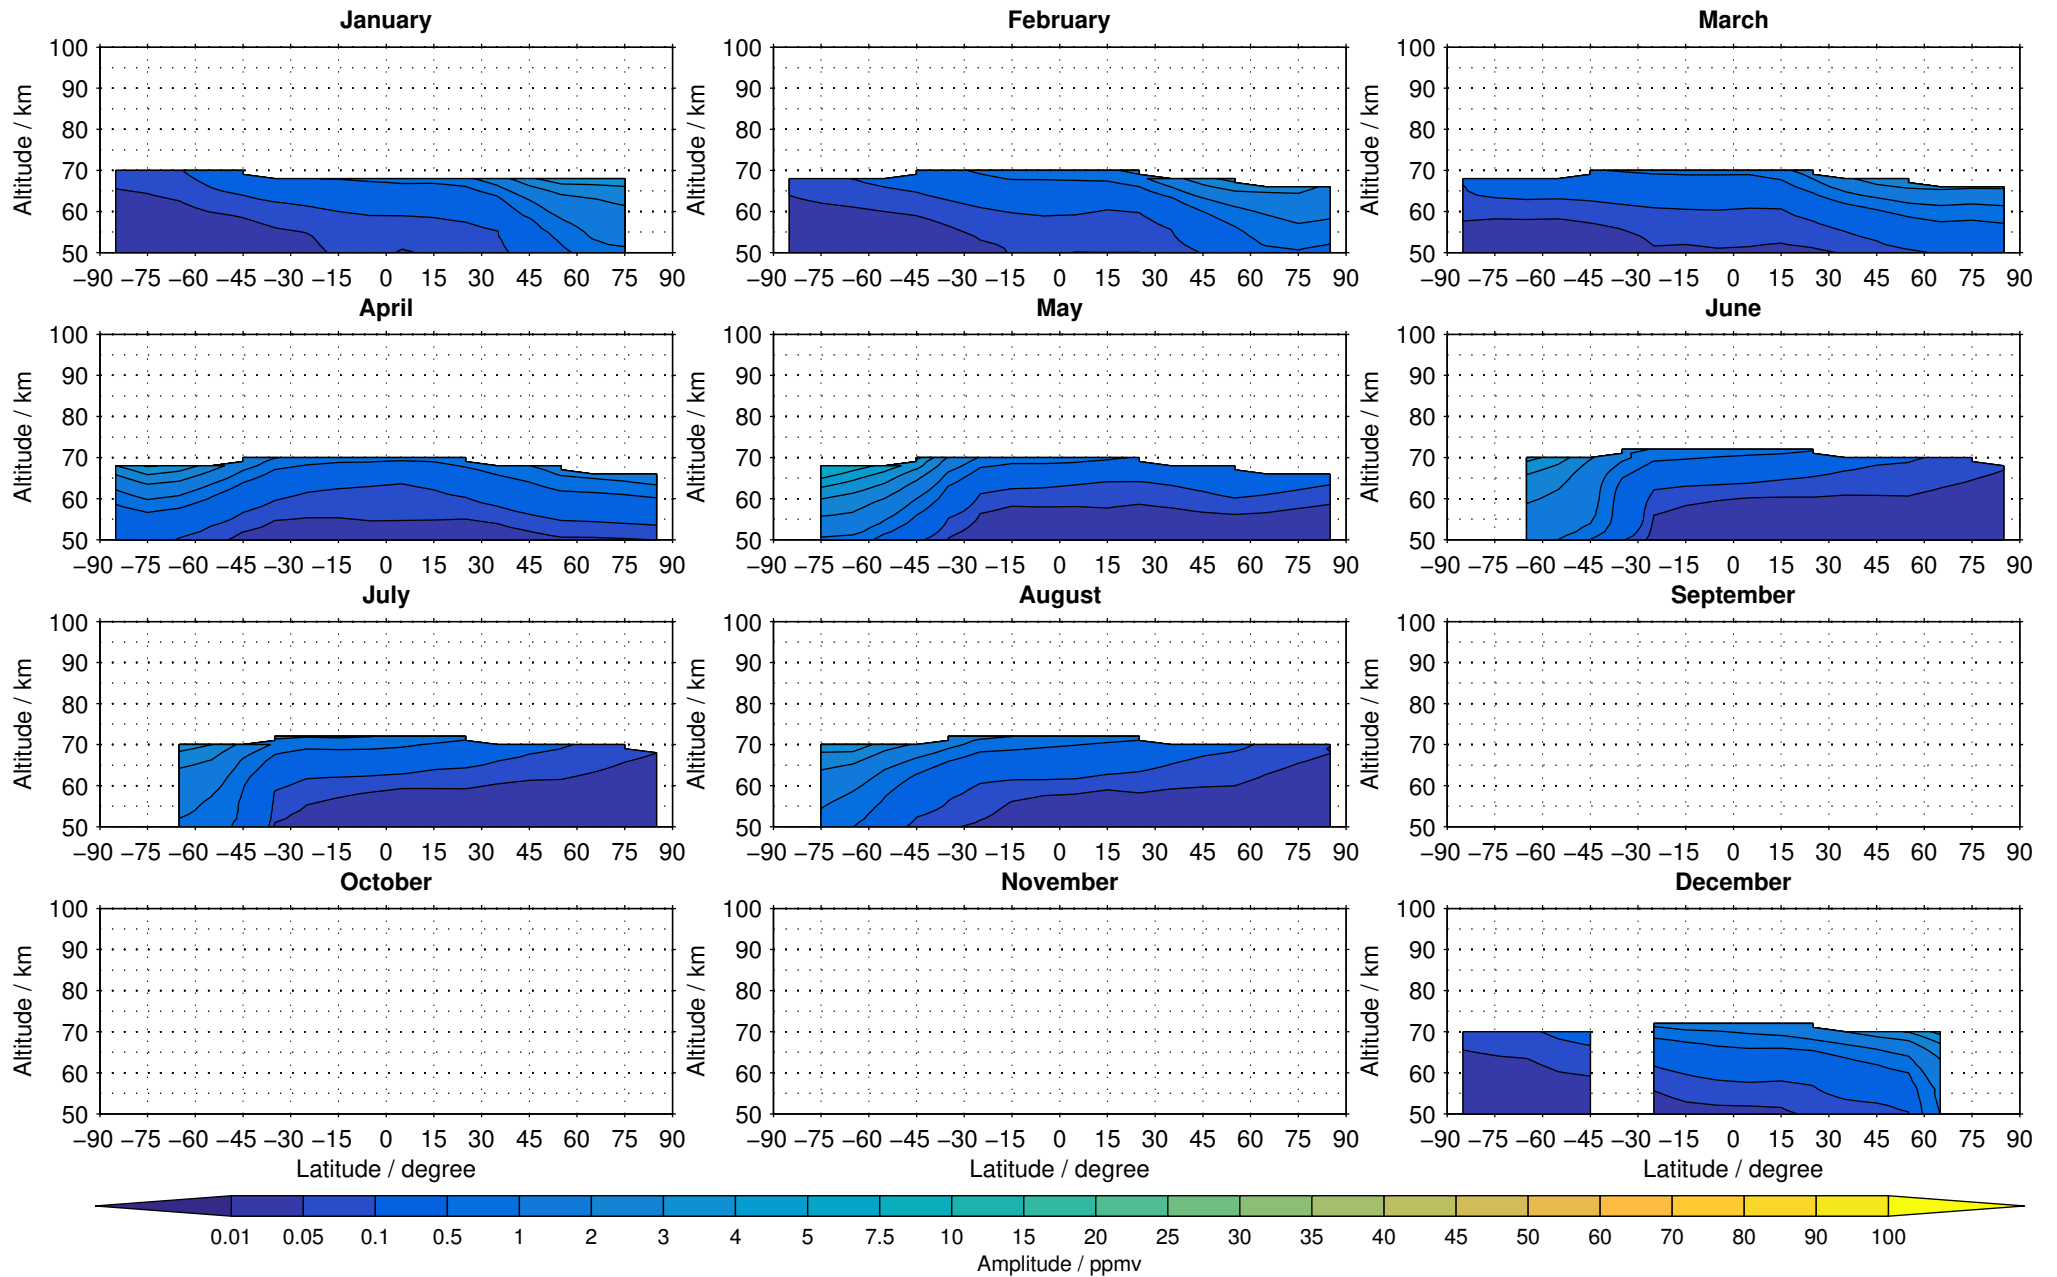

Envisat/MIPAS (IMKIAA) V5R v220/221 NOM daytime carbon monoxide distribution for 2005

Creation Time:
11-04-2017
21:27:21 LT

Envisat/MIPAS (IMKIAA) V5R v220/221 NOM daytime carbon monoxide distribution for 2006

Creation Time:
11-04-2017
21:27:22 LT

Envisat/MIPAS (IMKIAA) V5R v220/221 NOM daytime carbon monoxide distribution for 2007

Creation Time:
11-04-2017
21:27:22 LT

Envisat/MIPAS (IMKIAA) V5R v220/221 NOM daytime carbon monoxide distribution for 2008

Creation Time:
11-04-2017
21:27:23 LT

Envisat/MIPAS (IMKIAA) V5R v220/221 NOM daytime carbon monoxide distribution for 2009

Creation Time:
11-04-2017
21:27:24 LT

Envisat/MIPAS (IMKIAA) V5R v220/221 NOM daytime carbon monoxide distribution for 2010