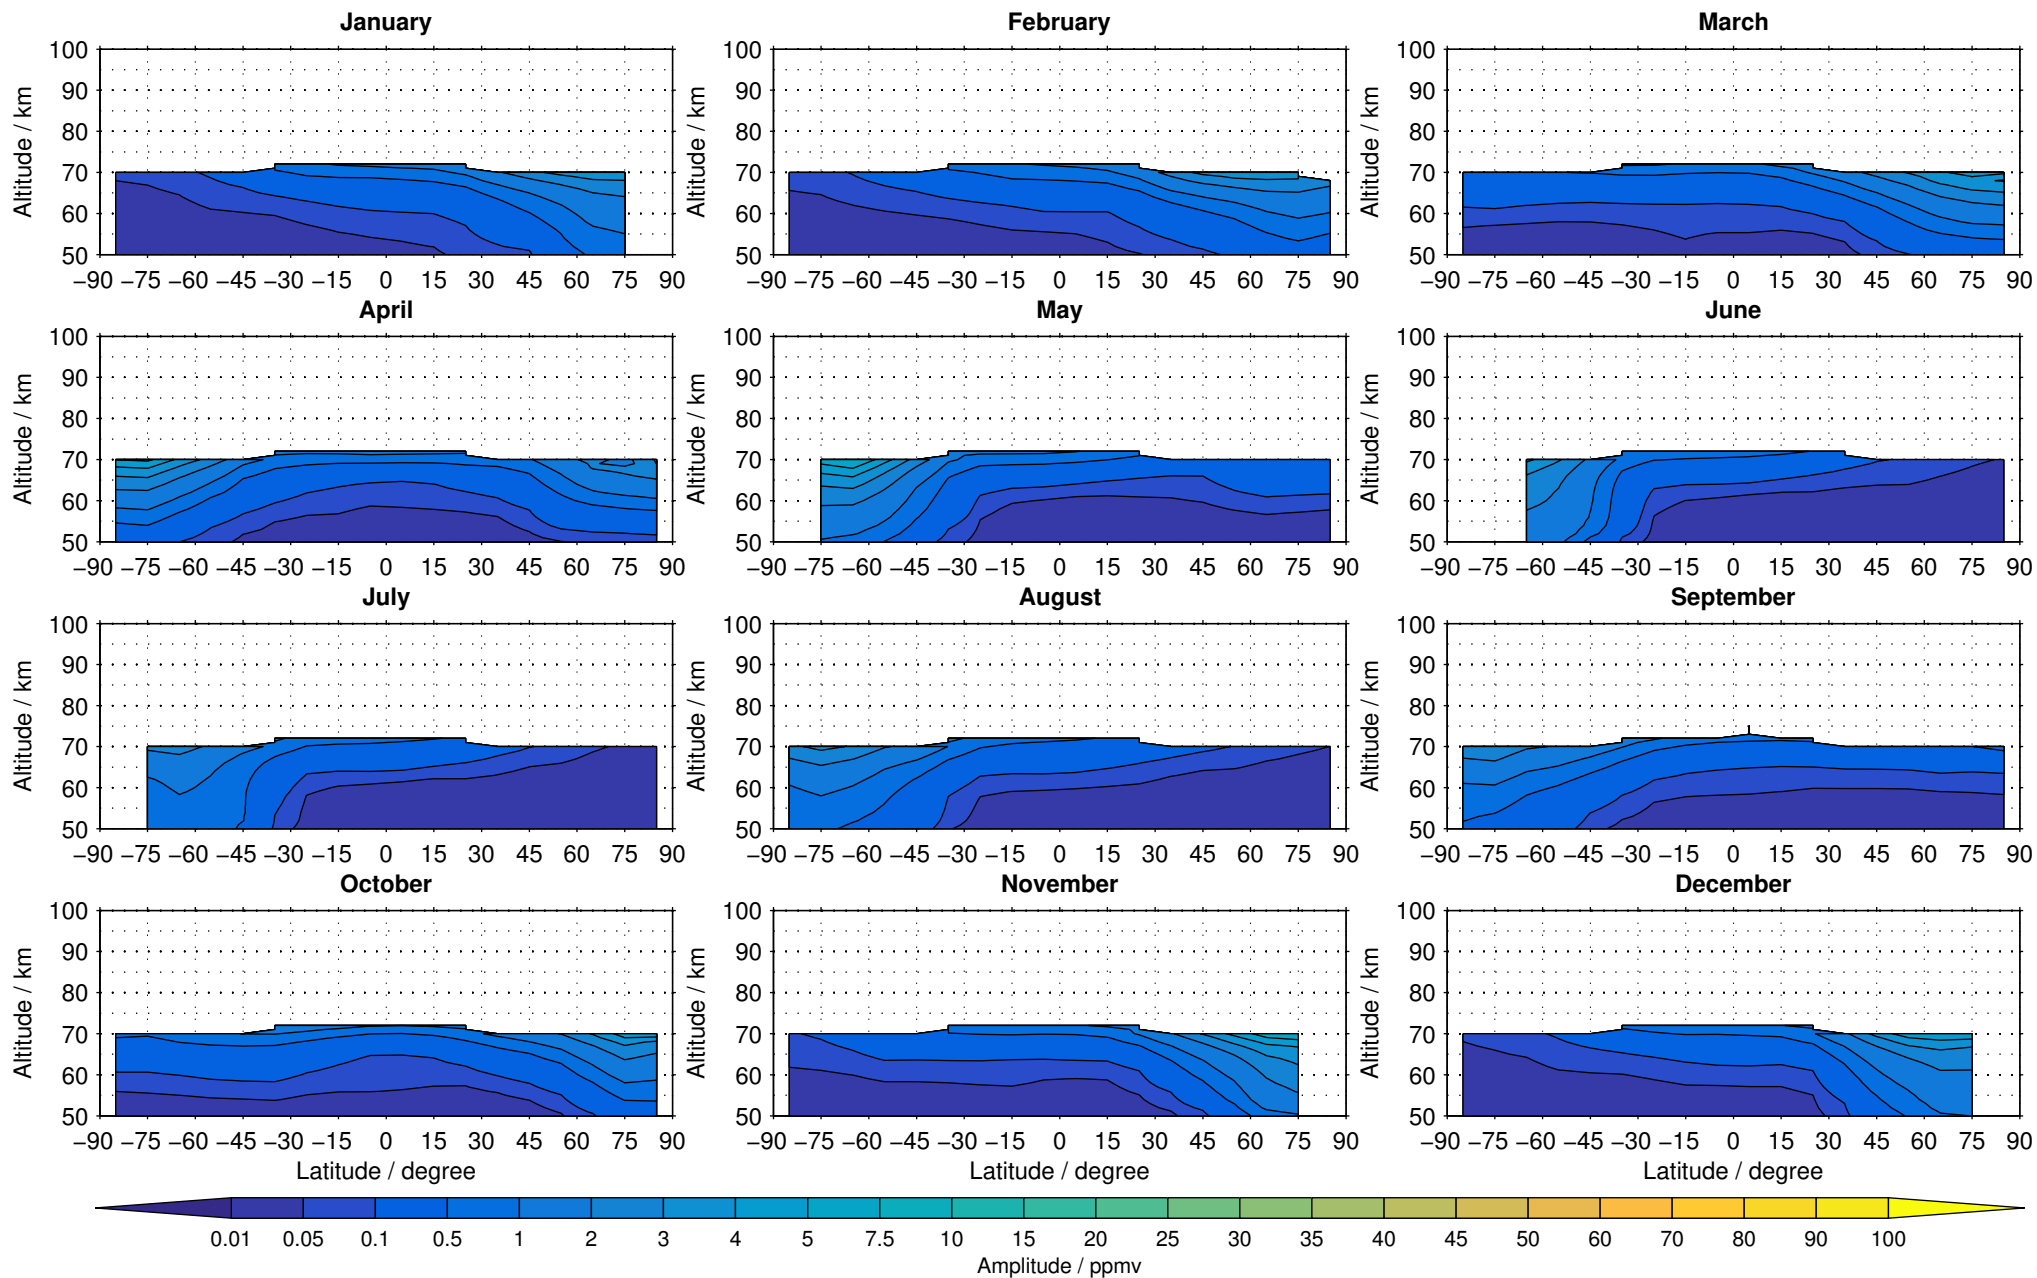

Creation Time:
11-04-2017
21:27:22 LT

Envisat/MIPAS (IMKIAA) V5R v220/221 NOM daytime carbon monoxide distribution for 2007

Creation Time:
11-04-2017
21:27:22 LT

Envisat/MIPAS (IMKIAA) V5R v220/221 NOM daytime carbon monoxide distribution for 2008

Creation Time:
11-04-2017
21:27:23 LT

Envisat/MIPAS (IMKIAA) V5R v220/221 NOM daytime carbon monoxide distribution for 2009

Creation Time:
11-04-2017
21:27:24 LT

Envisat/MIPAS (IMKIAA) V5R v220/221 NOM daytime carbon monoxide distribution for 2010