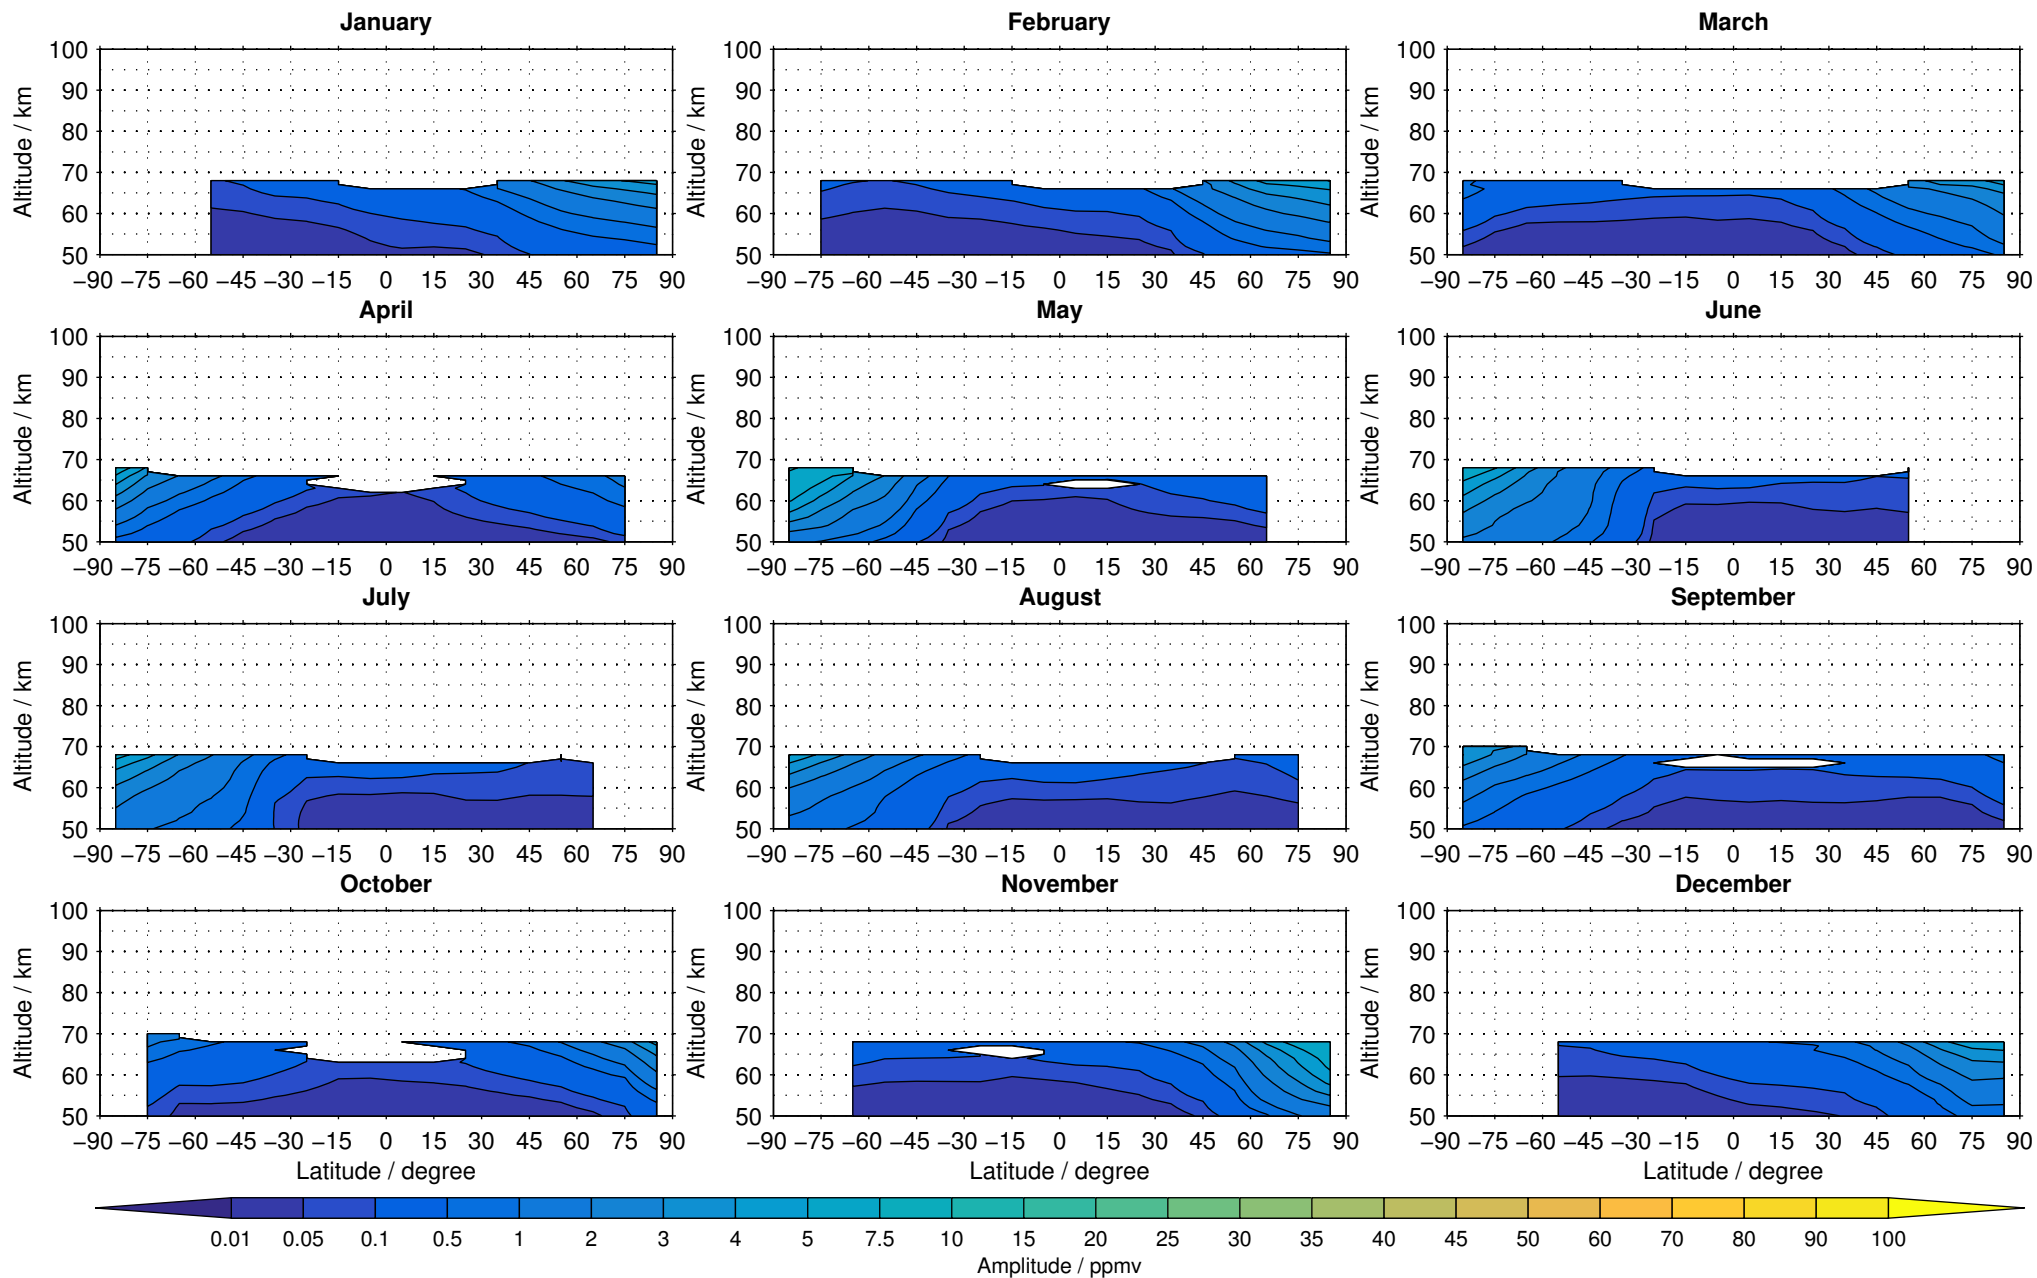

# Envisat/MIPAS (IMKIAA) V5H v20 NOM nighttime carbon monoxide distribution for 2002

Creation Time:  
11-04-2017  
21:26:31 LT

# Envisat/MIPAS (IMKIAA) V5H v20 NOM nighttime carbon monoxide distribution for 2003

Creation Time:  
11-04-2017  
21:26:32 LT

# Envisat/MIPAS (IMKIAA) V5H v20 NOM nighttime carbon monoxide distribution for 2004

Creation Time:  
11-04-2017  
21:26:33 LT