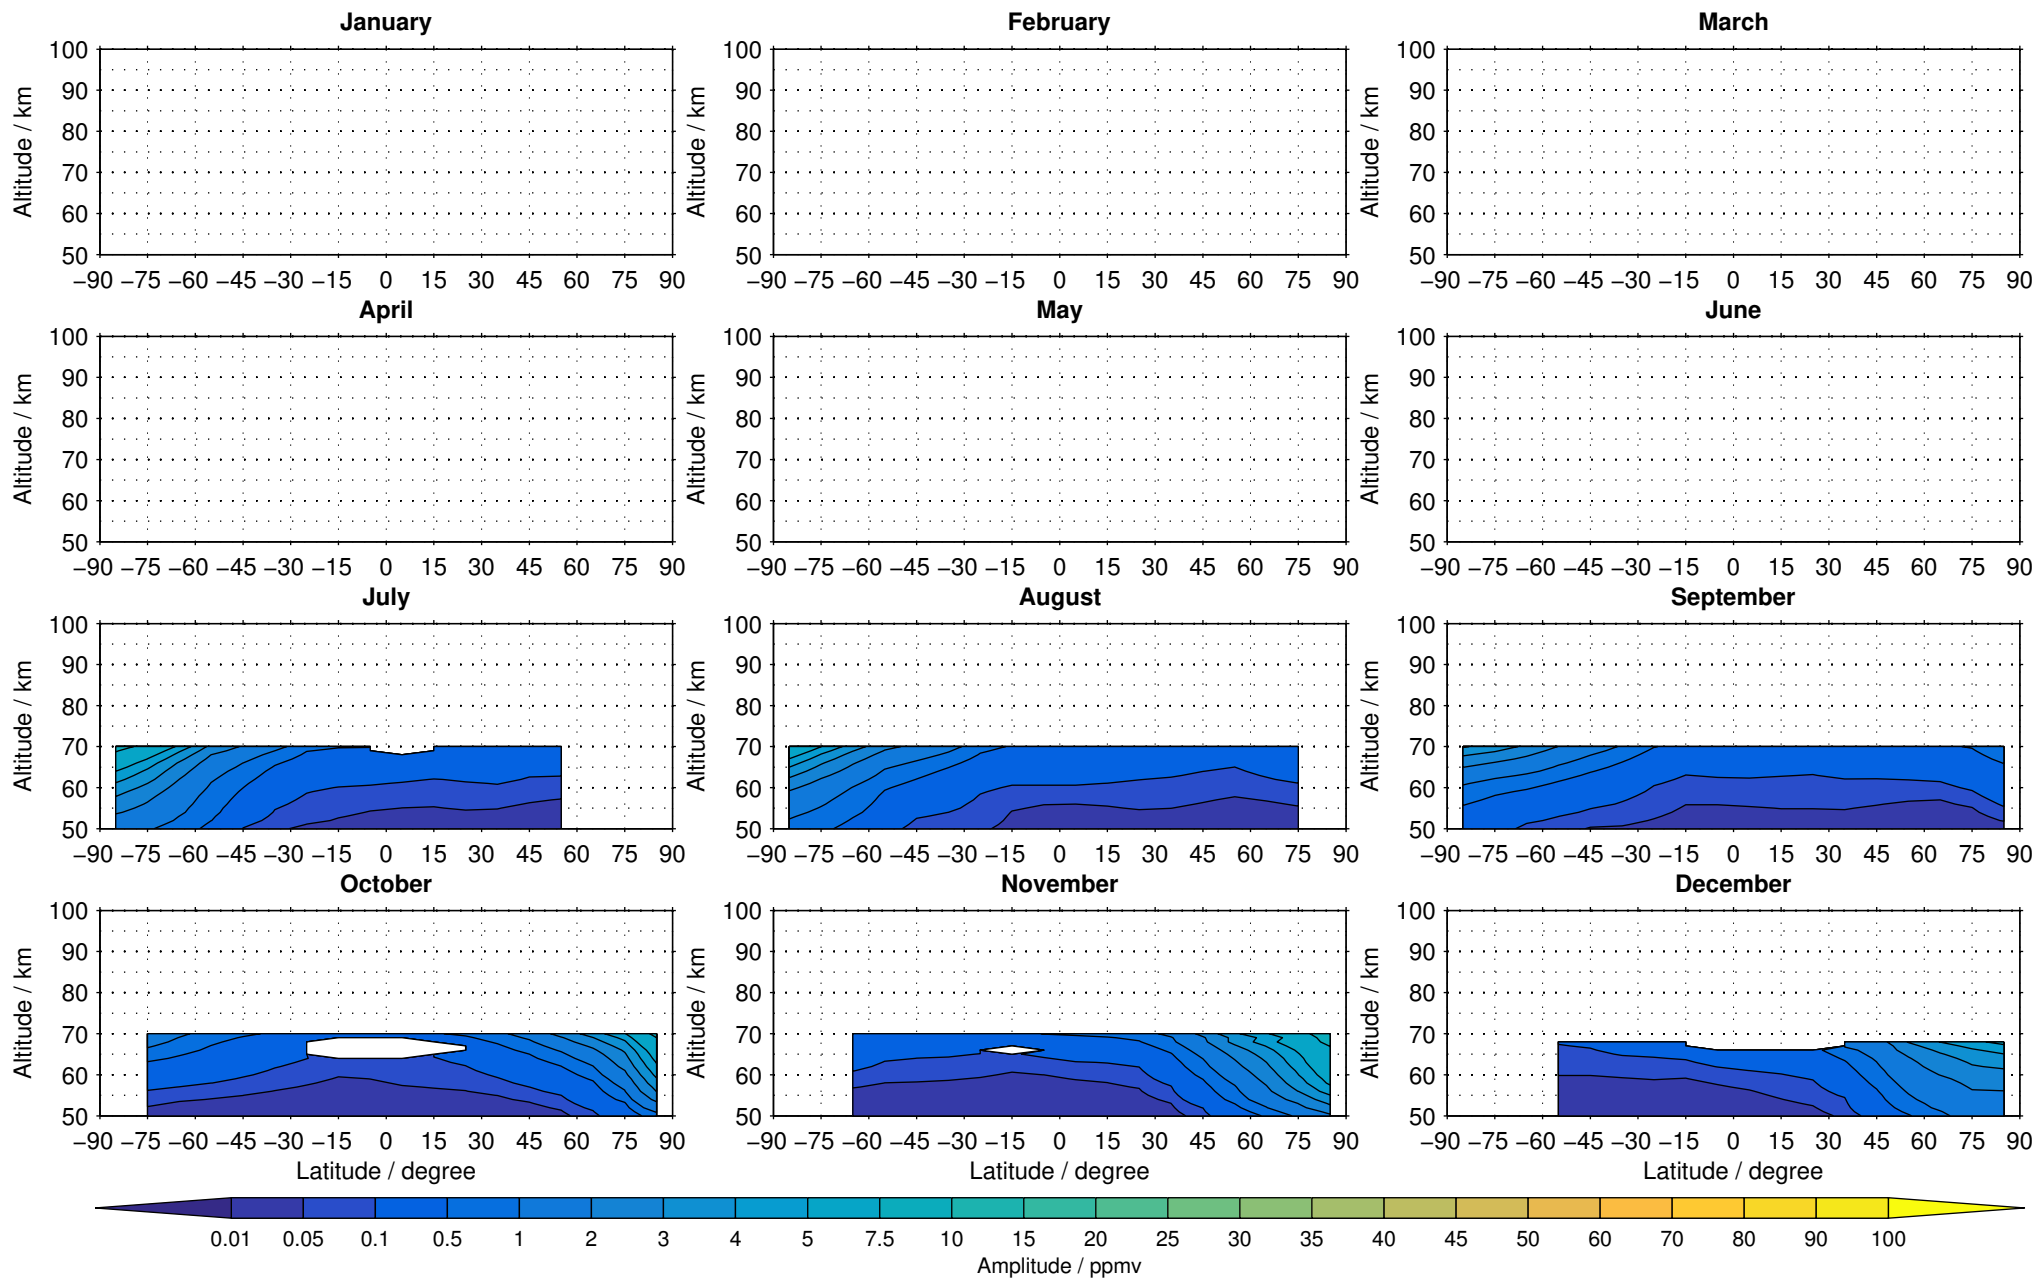

# Envisat/MIPAS (IMKIAA) V5H v20 NOM nighttime carbon monoxide distribution for 2002

Creation Time:  
11-04-2017  
21:26:31 LT

# Envisat/MIPAS (IMKIAA) V5H v20 NOM nighttime carbon monoxide distribution for 2003

Creation Time:  
11-04-2017  
21:26:32 LT

# Envisat/MIPAS (IMKIAA) V5H v20 NOM nighttime carbon monoxide distribution for 2004

Creation Time:  
11-04-2017  
21:26:33 LT