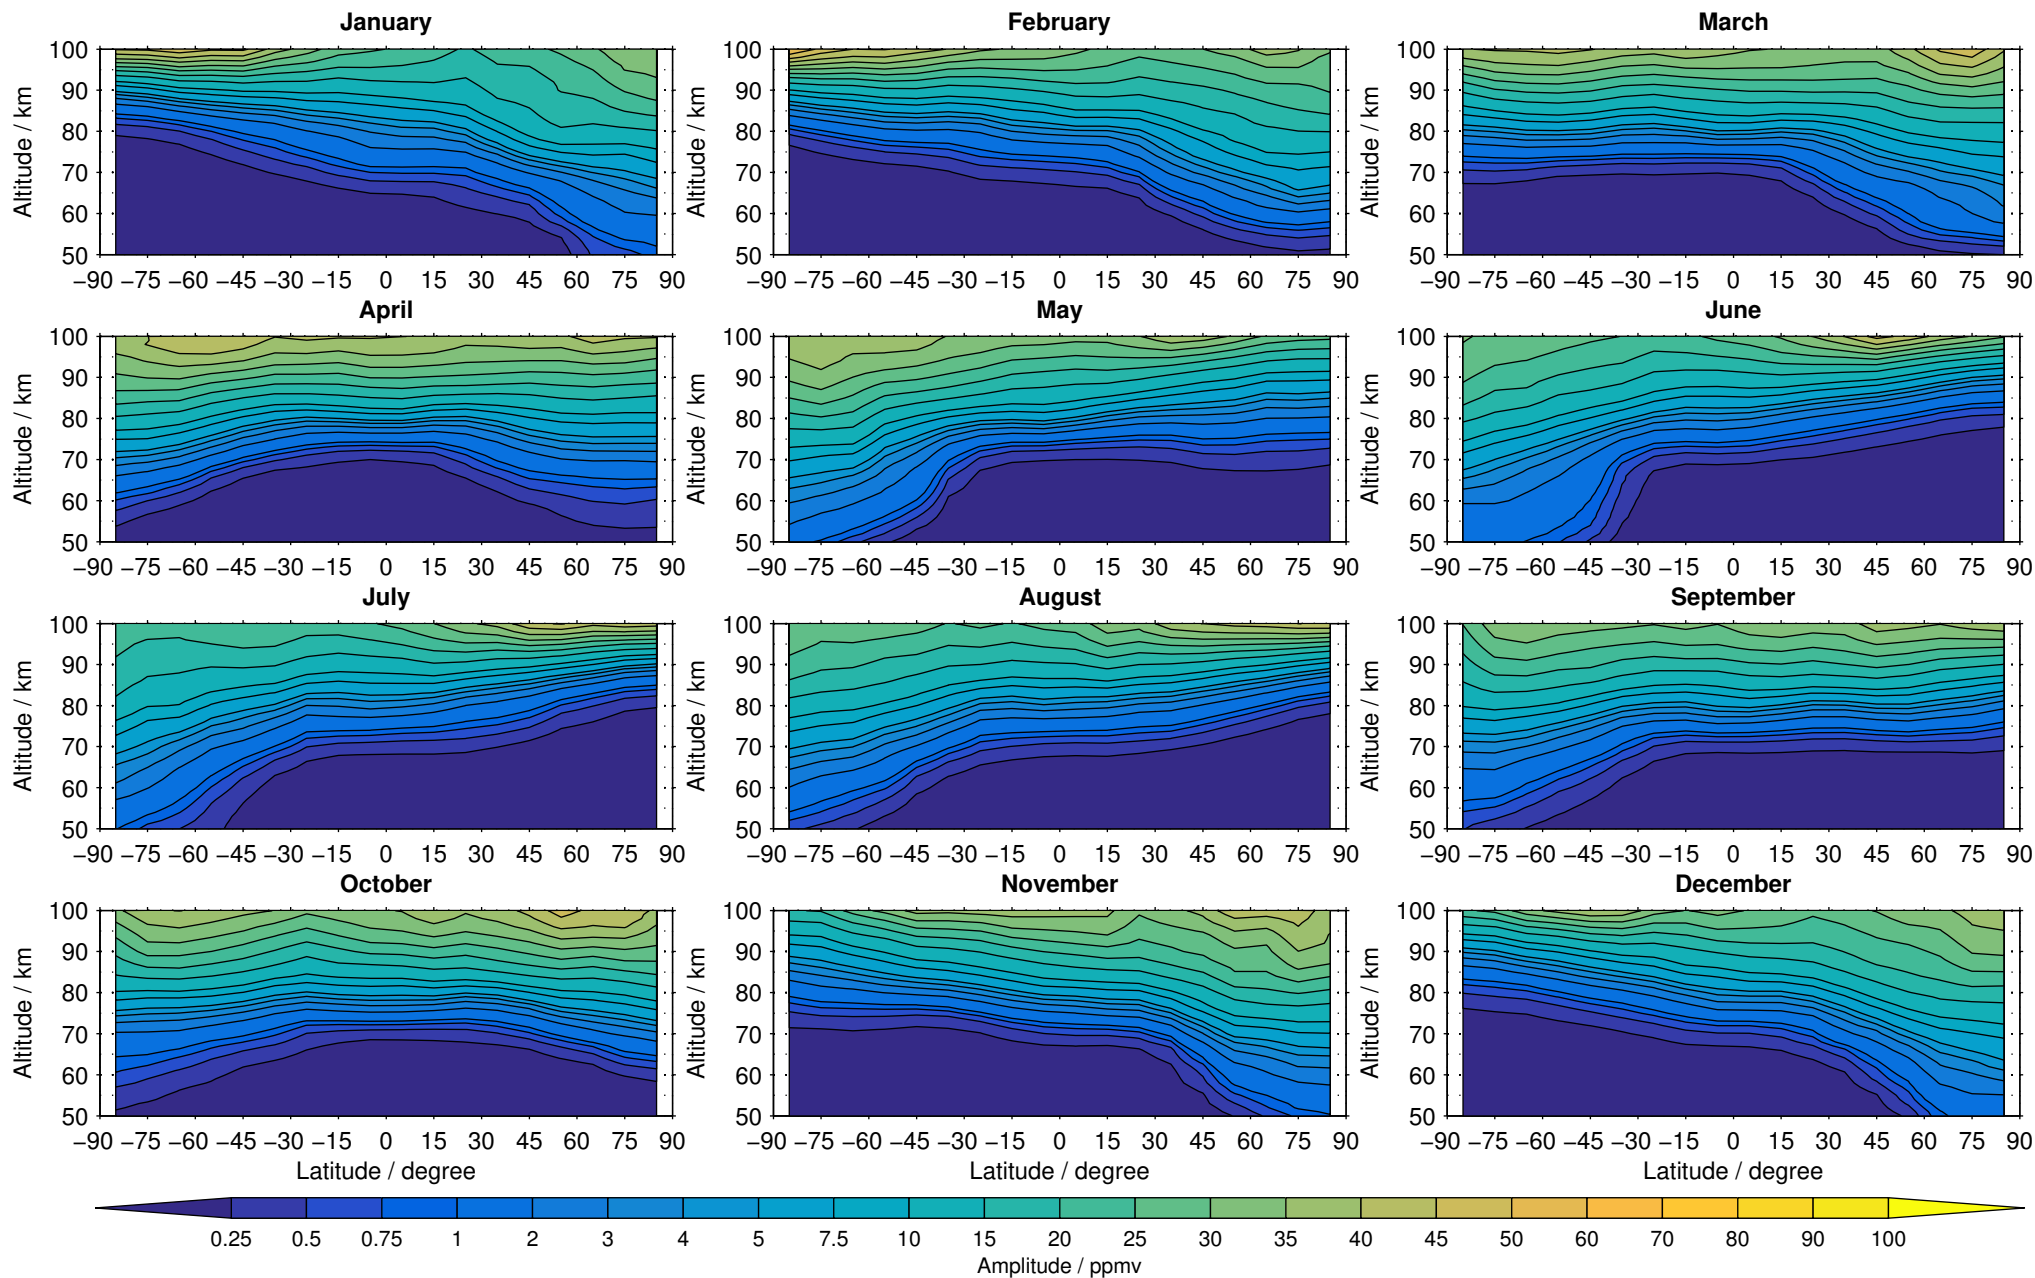

# Envisat/MIPAS (IMKIAA) V5R v520 MA carbon monoxide distribution for 2010

Creation Time:  
14-03-2017  
10:28:16 LT

# Envisat/MIPAS (IMKIAA) V5R v520 MA carbon monoxide distribution for 2011

Creation Time:  
14-03-2017  
10:28:17 LT