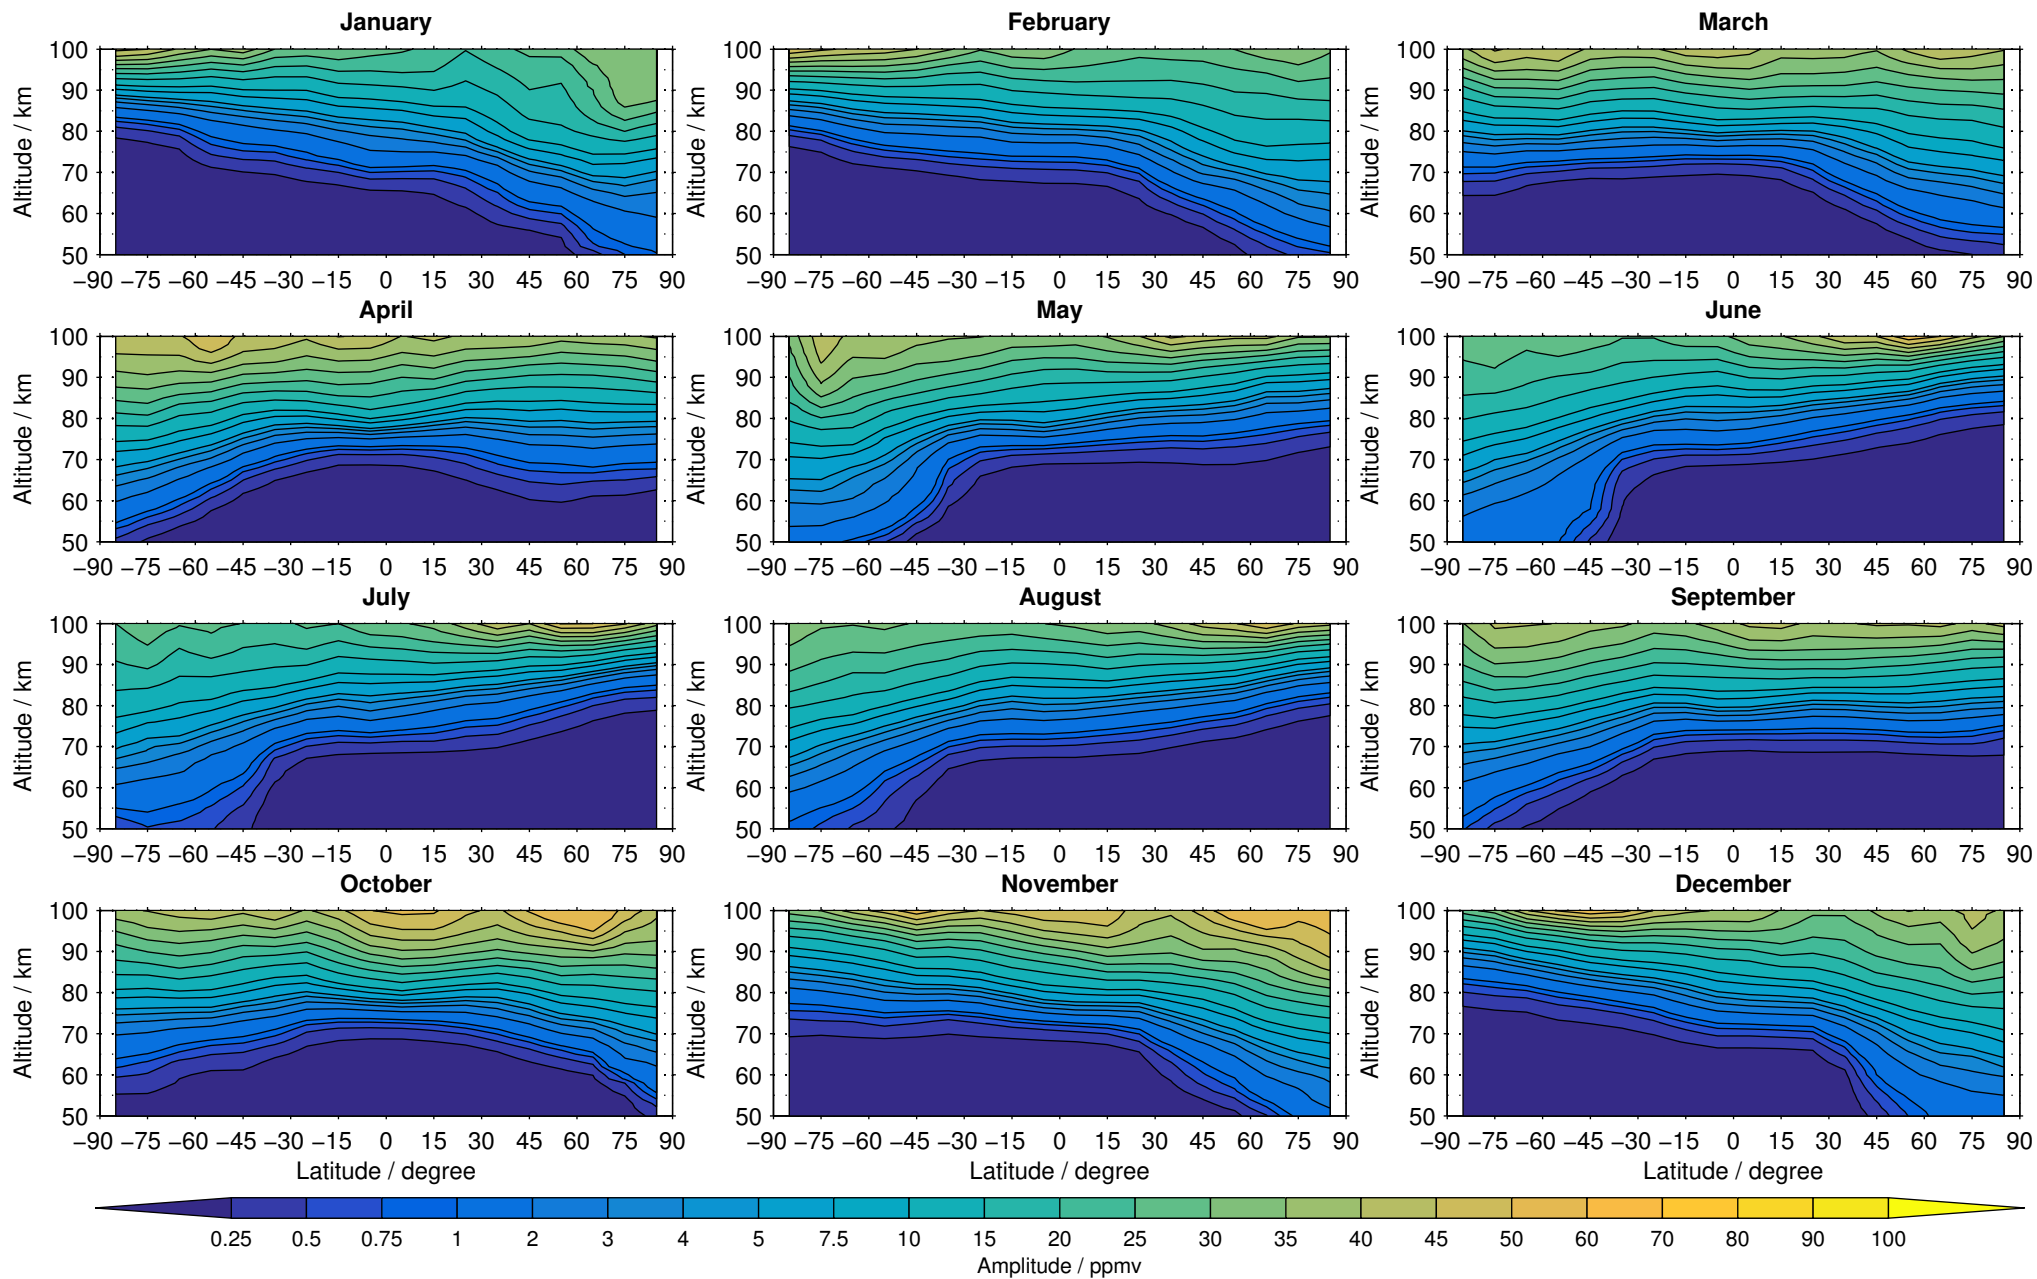

# Envisat/MIPAS (IMKIAA) V5R v520 MA carbon monoxide distribution for 2010

Creation Time:  
14-03-2017  
10:28:16 LT

# Envisat/MIPAS (IMKIAA) V5R v520 MA carbon monoxide distribution for 2011

Creation Time:  
14-03-2017  
10:28:17 LT