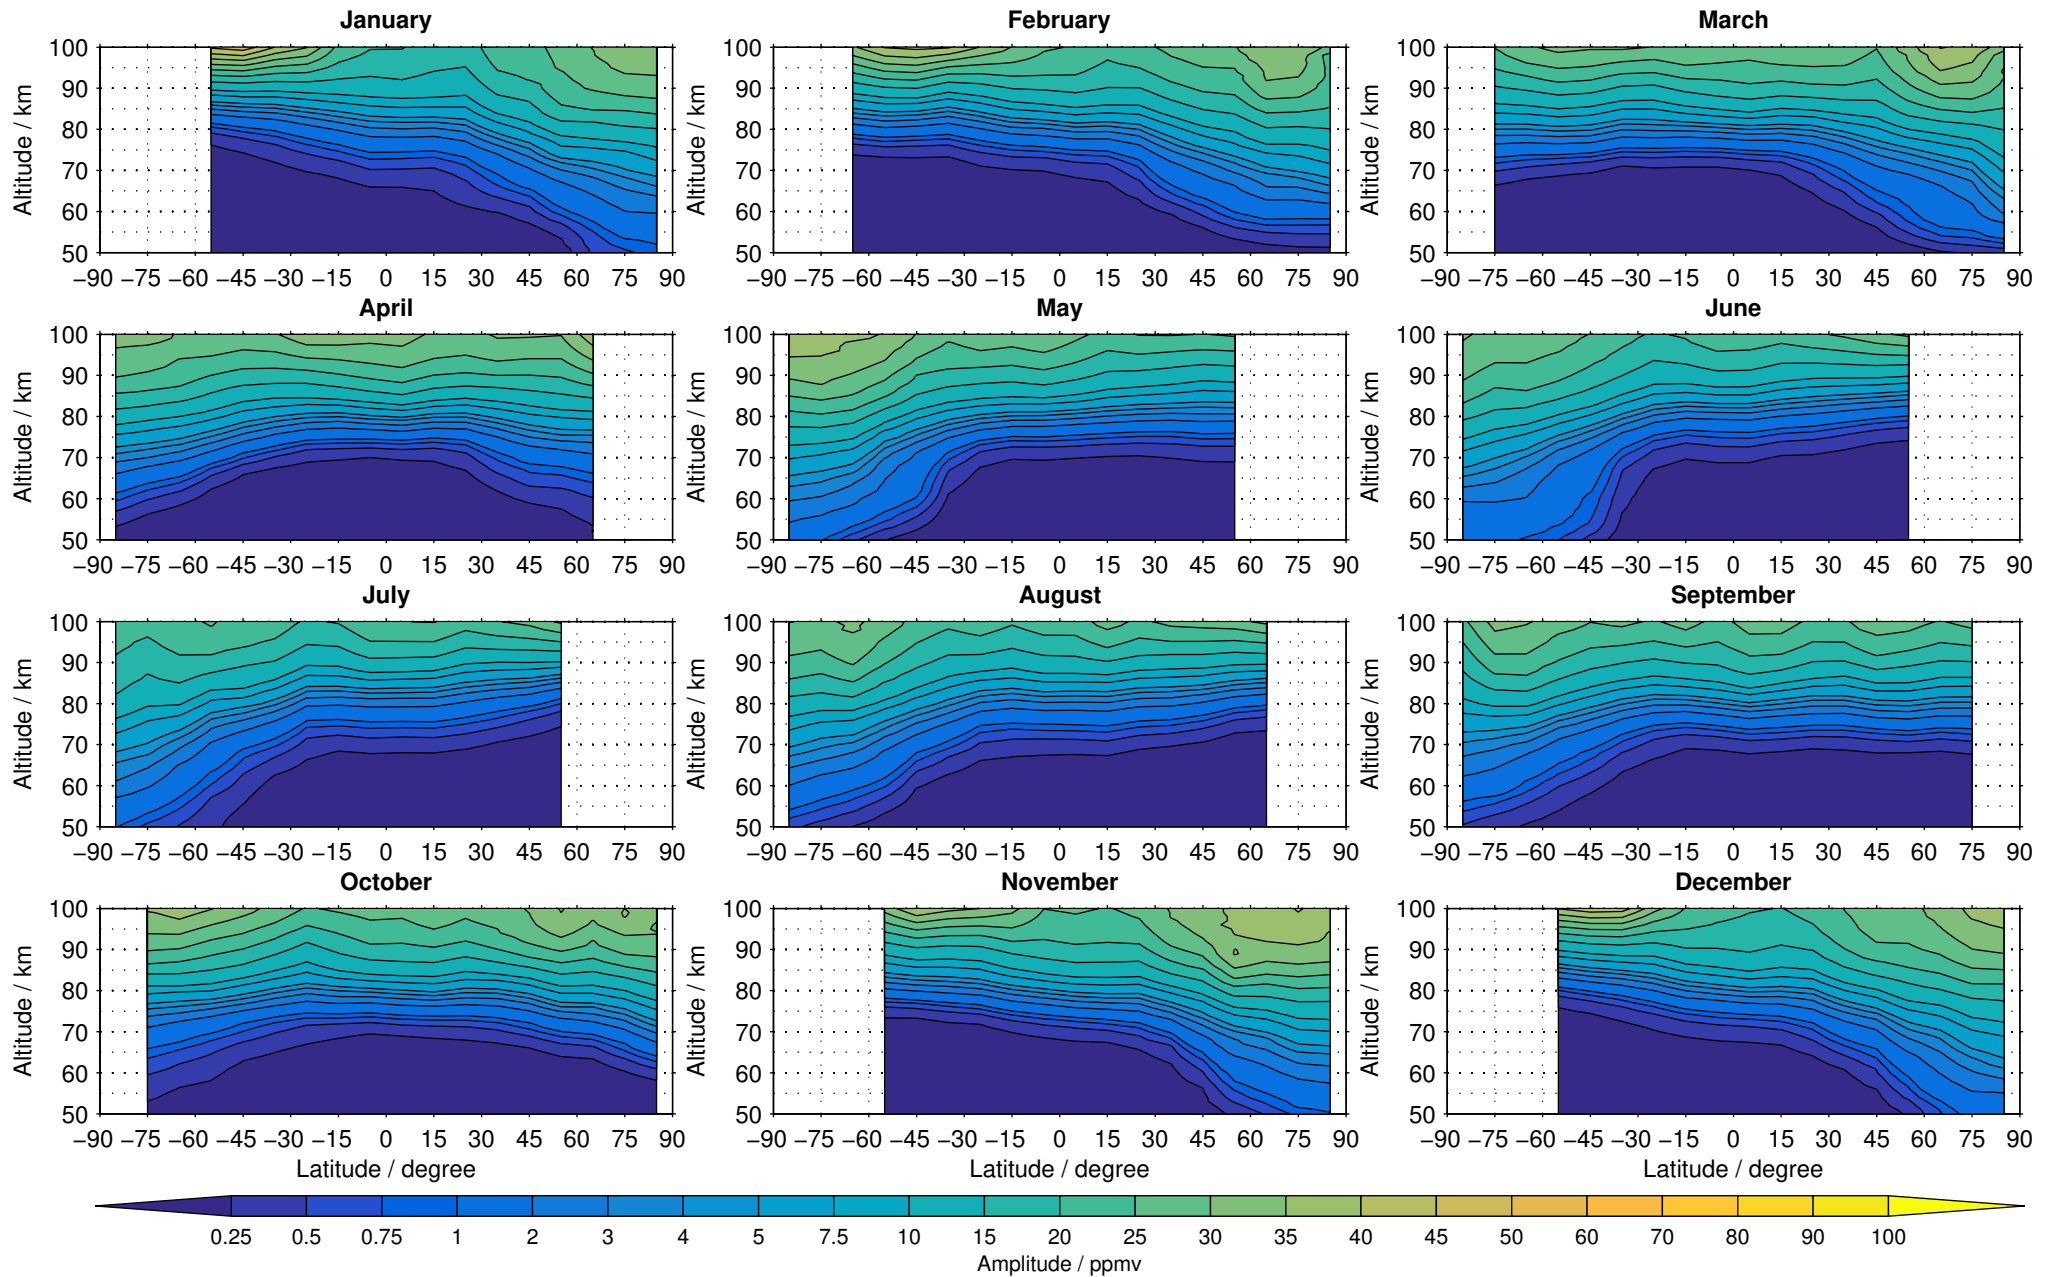

Envisat/MIPAS (IMKIAA) V5R v520 MA nighttime carbon monoxide distribution for 2010

Creation Time:
14-03-2017
10:28:25 LT

Envisat/MIPAS (IMKIAA) V5R v520 MA nighttime carbon monoxide distribution for 2011

Creation Time:
14-03-2017
10:28:26 LT

Envisat/MIPAS (IMKIAA) V5R v520 MA nighttime carbon monoxide distribution for 2012

Creation Time:
14-03-2017
10:28:27 LT