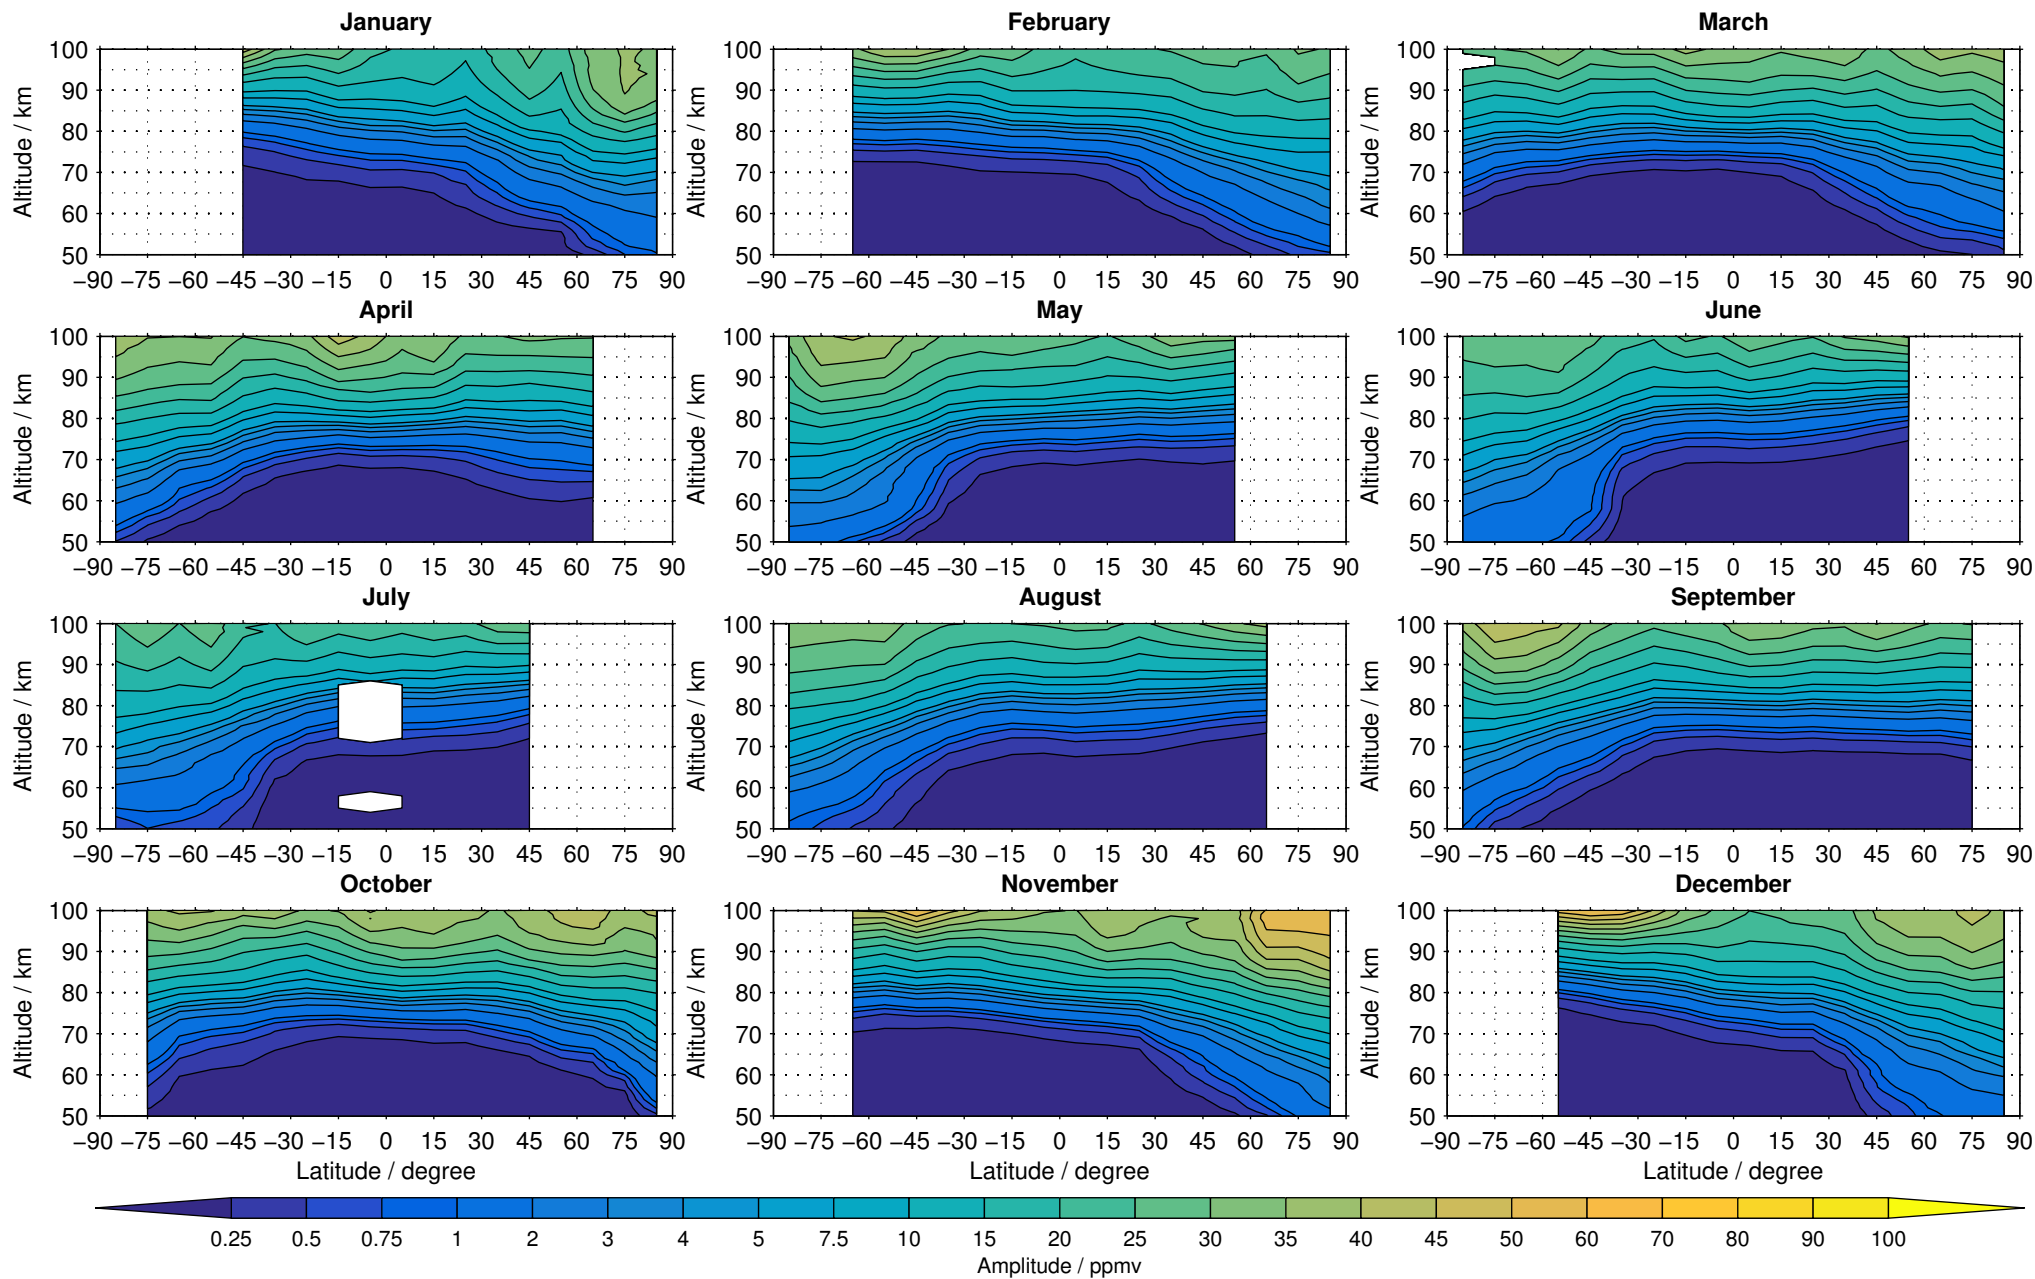

Envisat/MIPAS (IMKIAA) V5R v520 MA nighttime carbon monoxide distribution for 2010

Creation Time:
14-03-2017
10:28:25 LT

Envisat/MIPAS (IMKIAA) V5R v520 MA nighttime carbon monoxide distribution for 2011

Creation Time:
14-03-2017
10:28:26 LT

Envisat/MIPAS (IMKIAA) V5R v520 MA nighttime carbon monoxide distribution for 2012

Creation Time:
14-03-2017
10:28:27 LT