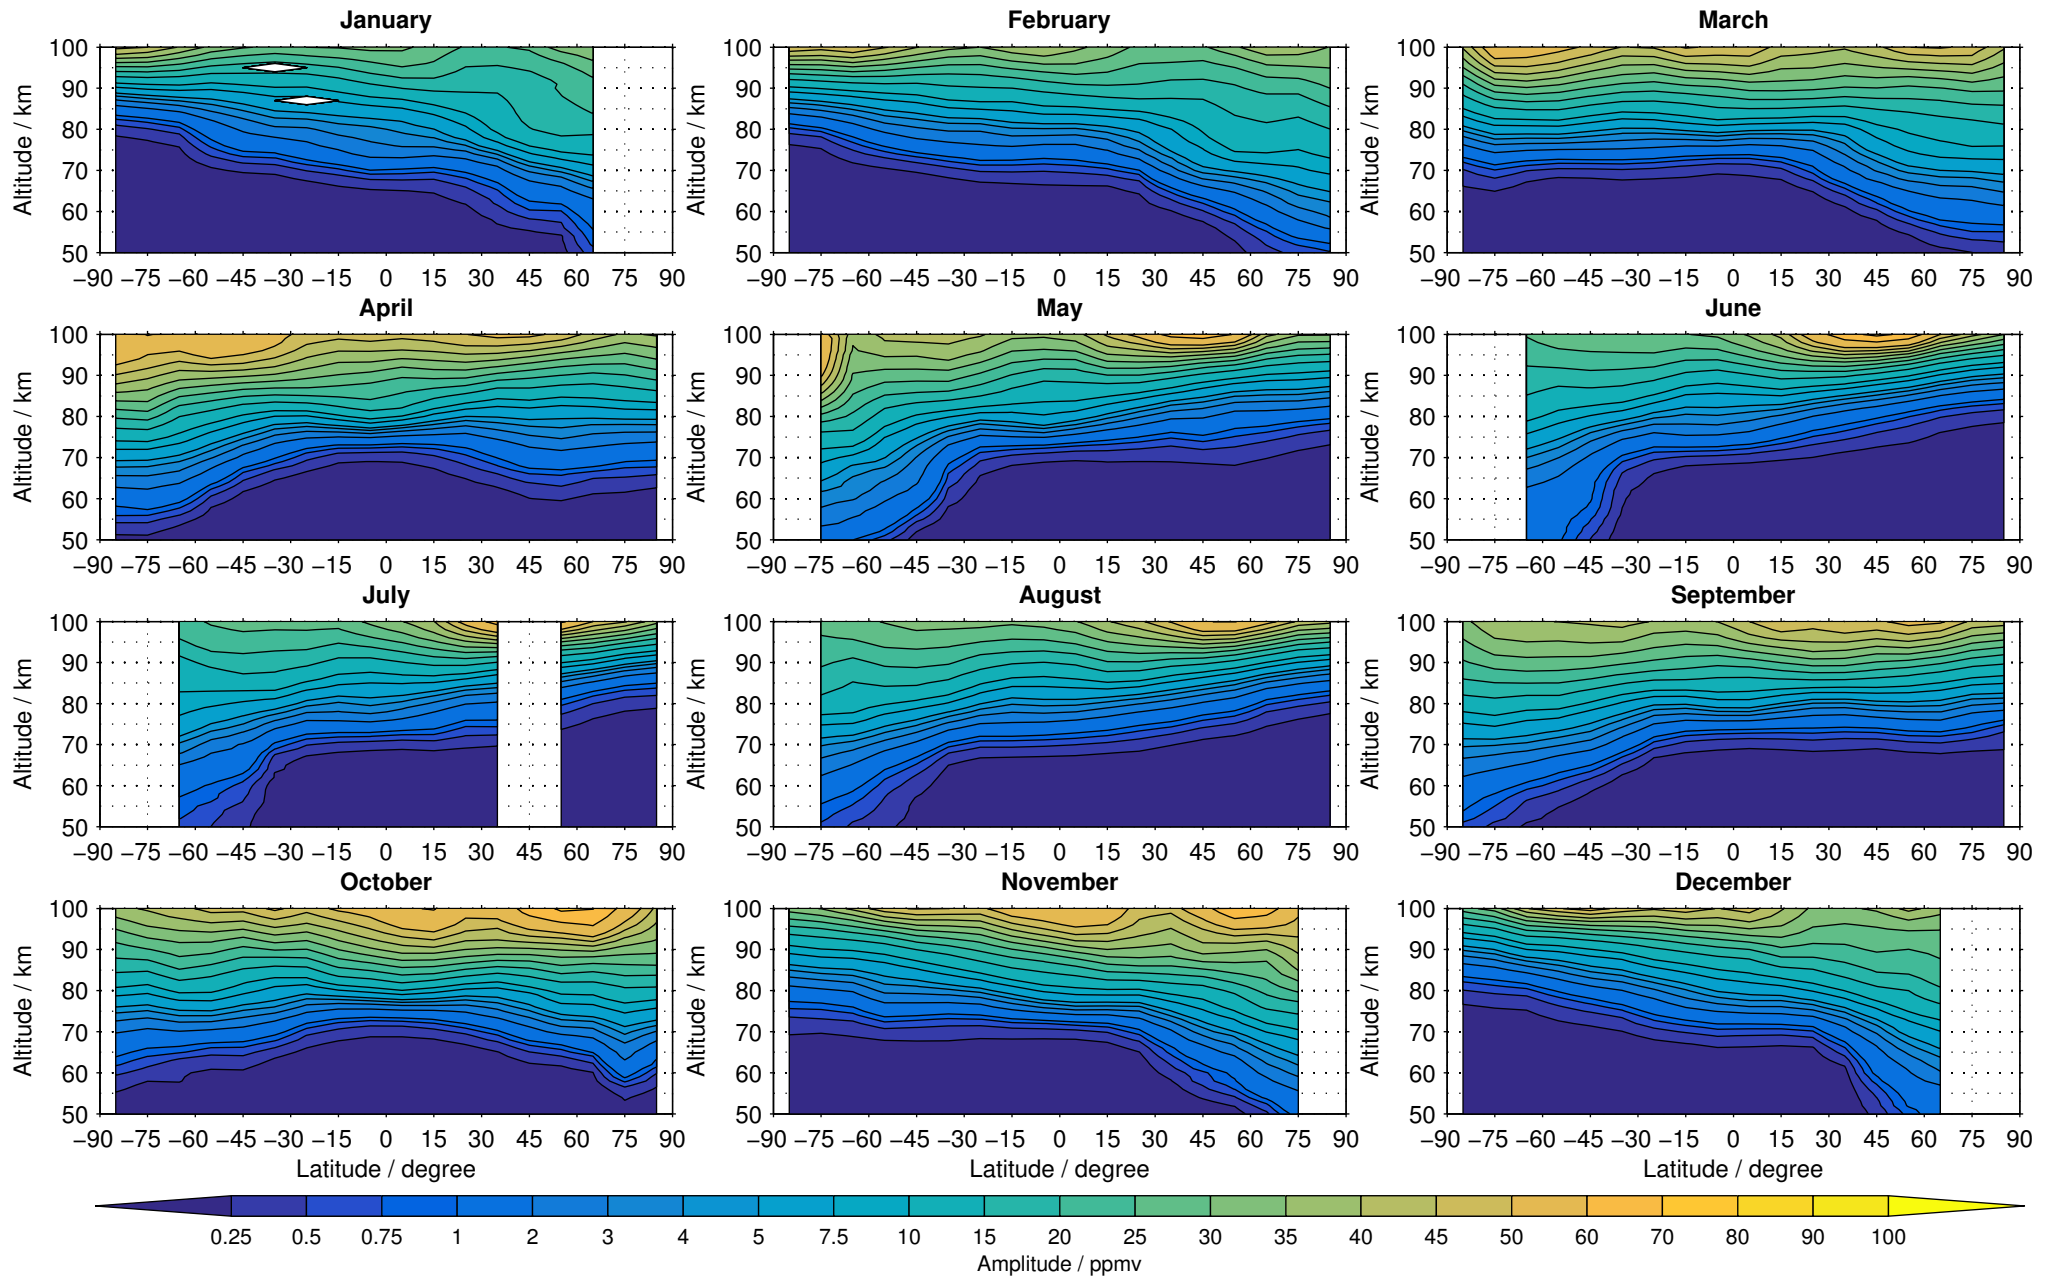

Envisat/MIPAS (IMKIAA) V5R v520 MA daytime carbon monoxide distribution for 2010

Creation Time:
14-03-2017
10:28:20 LT

Envisat/MIPAS (IMKIAA) V5R v520 MA daytime carbon monoxide distribution for 2011

Creation Time:
14-03-2017
10:28:21 LT

Envisat/MIPAS (IMKIAA) V5R v520 MA daytime carbon monoxide distribution for 2012

Creation Time:
14-03-2017
10:28:22 LT