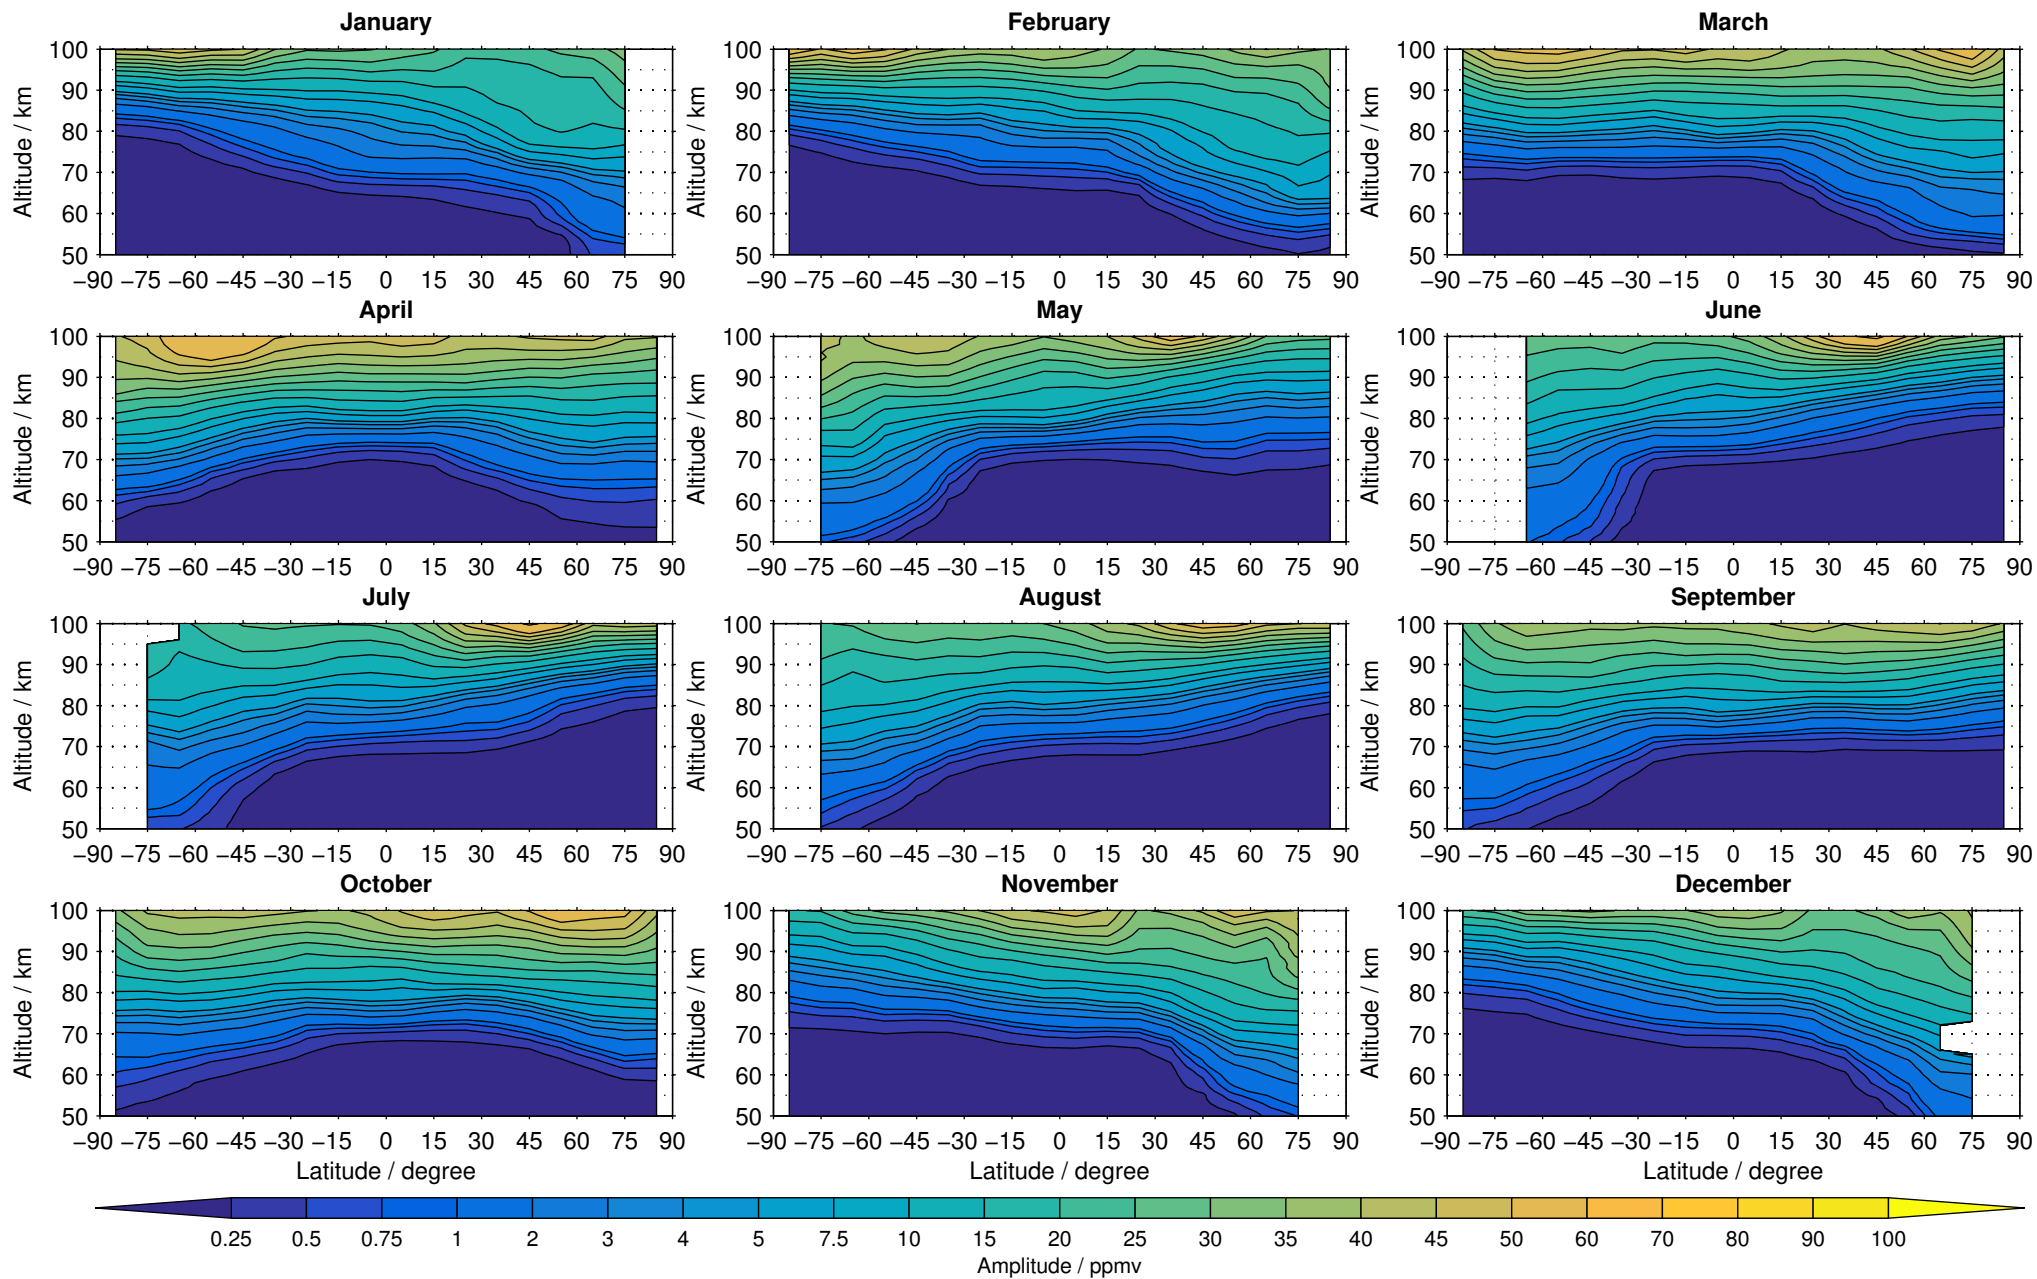

Envisat/MIPAS (IMKIAA) V5R v520 MA daytime carbon monoxide distribution for 2010

Creation Time:
14-03-2017
10:28:20 LT

Envisat/MIPAS (IMKIAA) V5R v520 MA daytime carbon monoxide distribution for 2011

Creation Time:
14-03-2017
10:28:21 LT

Envisat/MIPAS (IMKIAA) V5R v520 MA daytime carbon monoxide distribution for 2012

Creation Time:
14-03-2017
10:28:22 LT