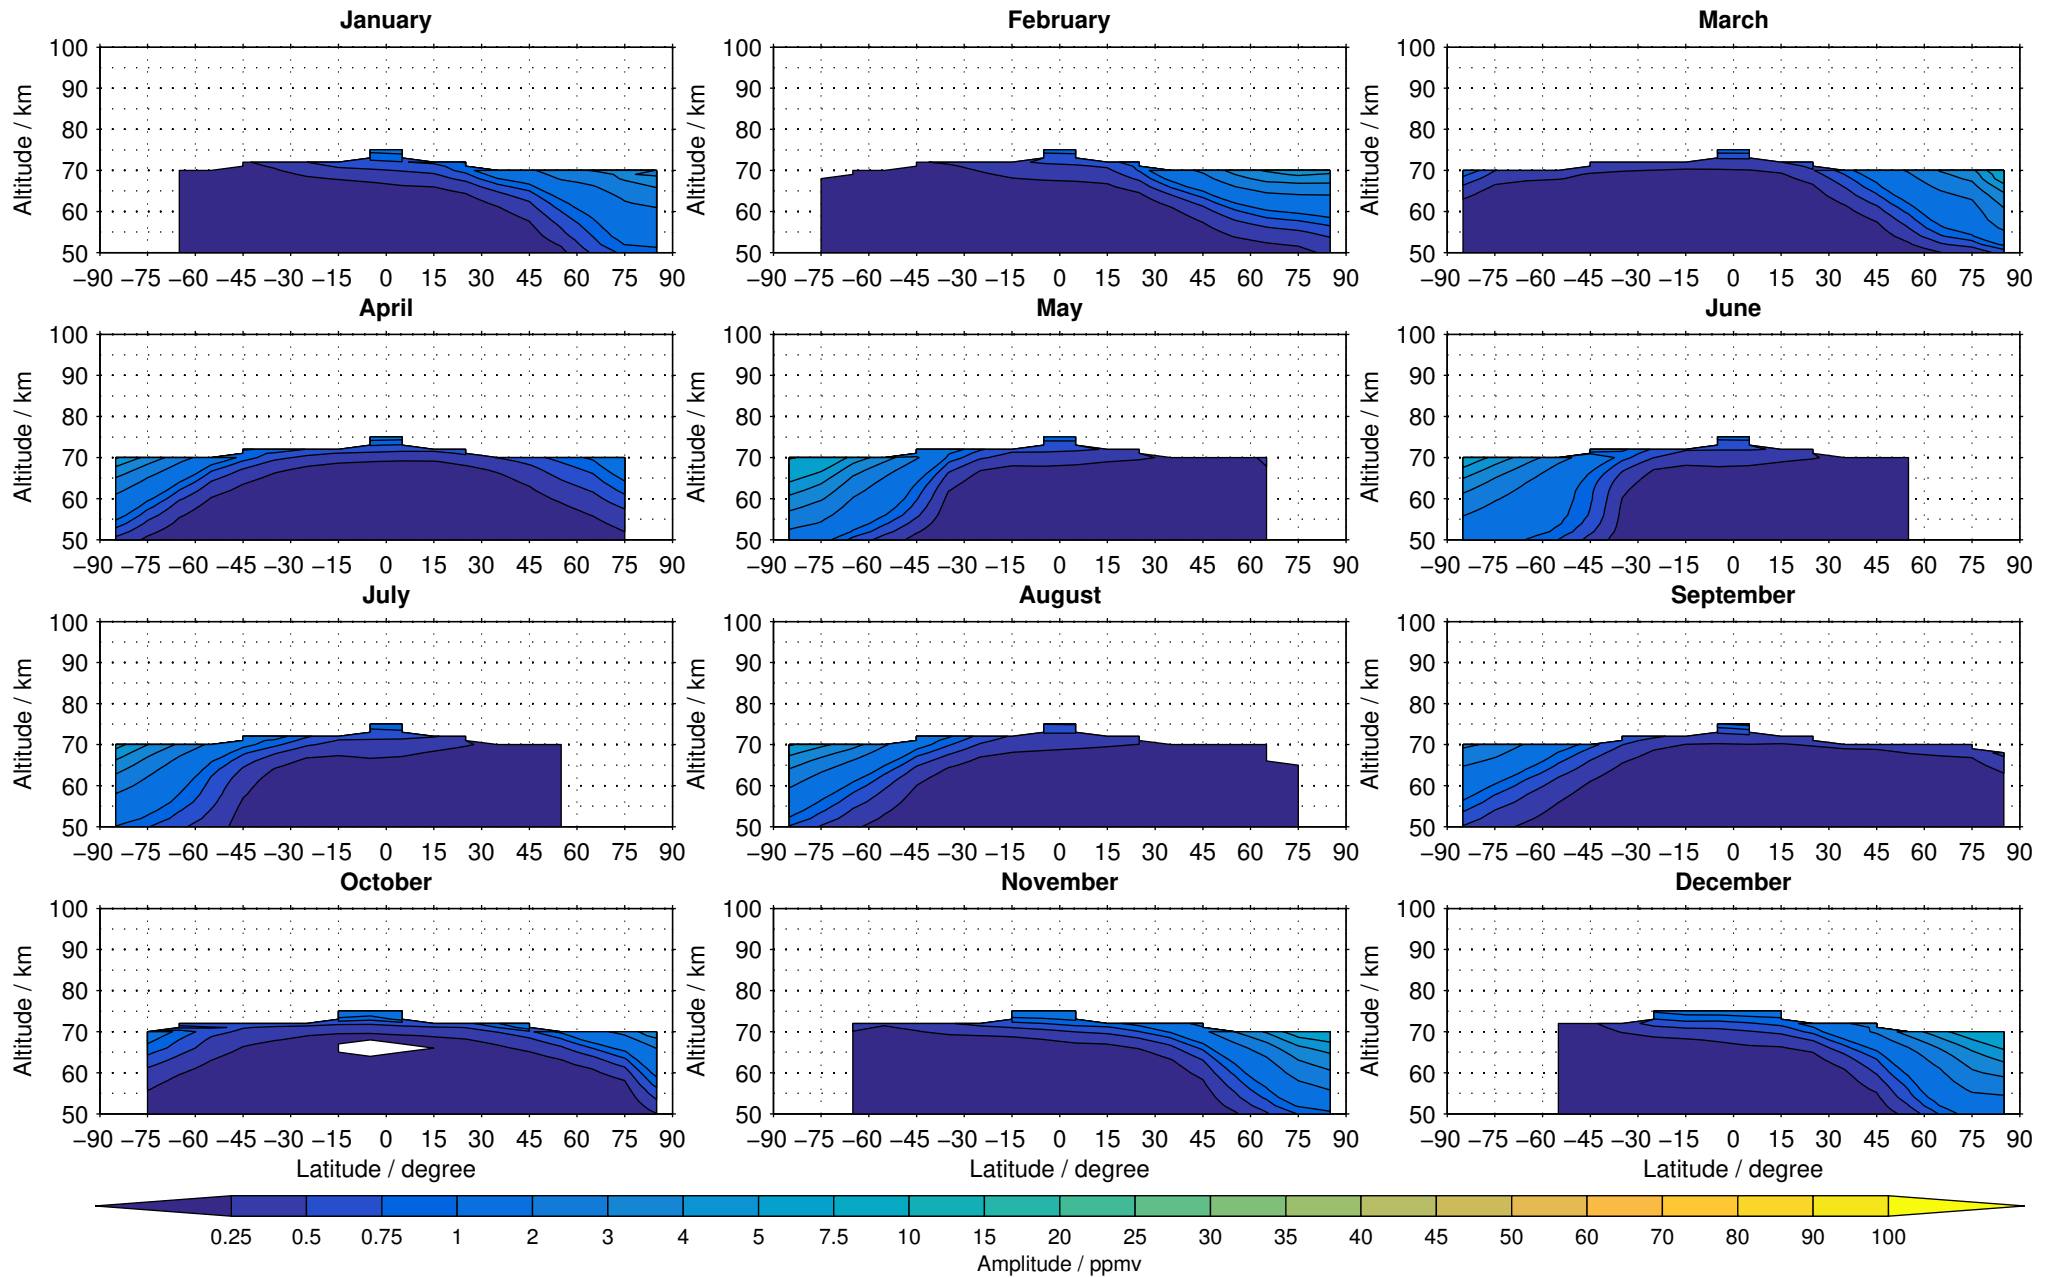

Creation Time:
14-03-2017
10:28:10 LT

Envisat/MIPAS (IMKIAA) V5R v220/221 NOM nighttime carbon monoxide distribution for 2009

Creation Time:
14-03-2017
10:28:11 LT

Envisat/MIPAS (IMKIAA) V5R v220/221 NOM nighttime carbon monoxide distribution for 2010

Creation Time:
14-03-2017
10:28:11 LT

Envisat/MIPAS (IMKIAA) V5R v220/221 NOM nighttime carbon monoxide distribution for 2011

Creation Time:
14-03-2017
10:28:12 LT

Envisat/MIPAS (IMKIAA) V5R v220/221 NOM nighttime carbon monoxide distribution for 2012