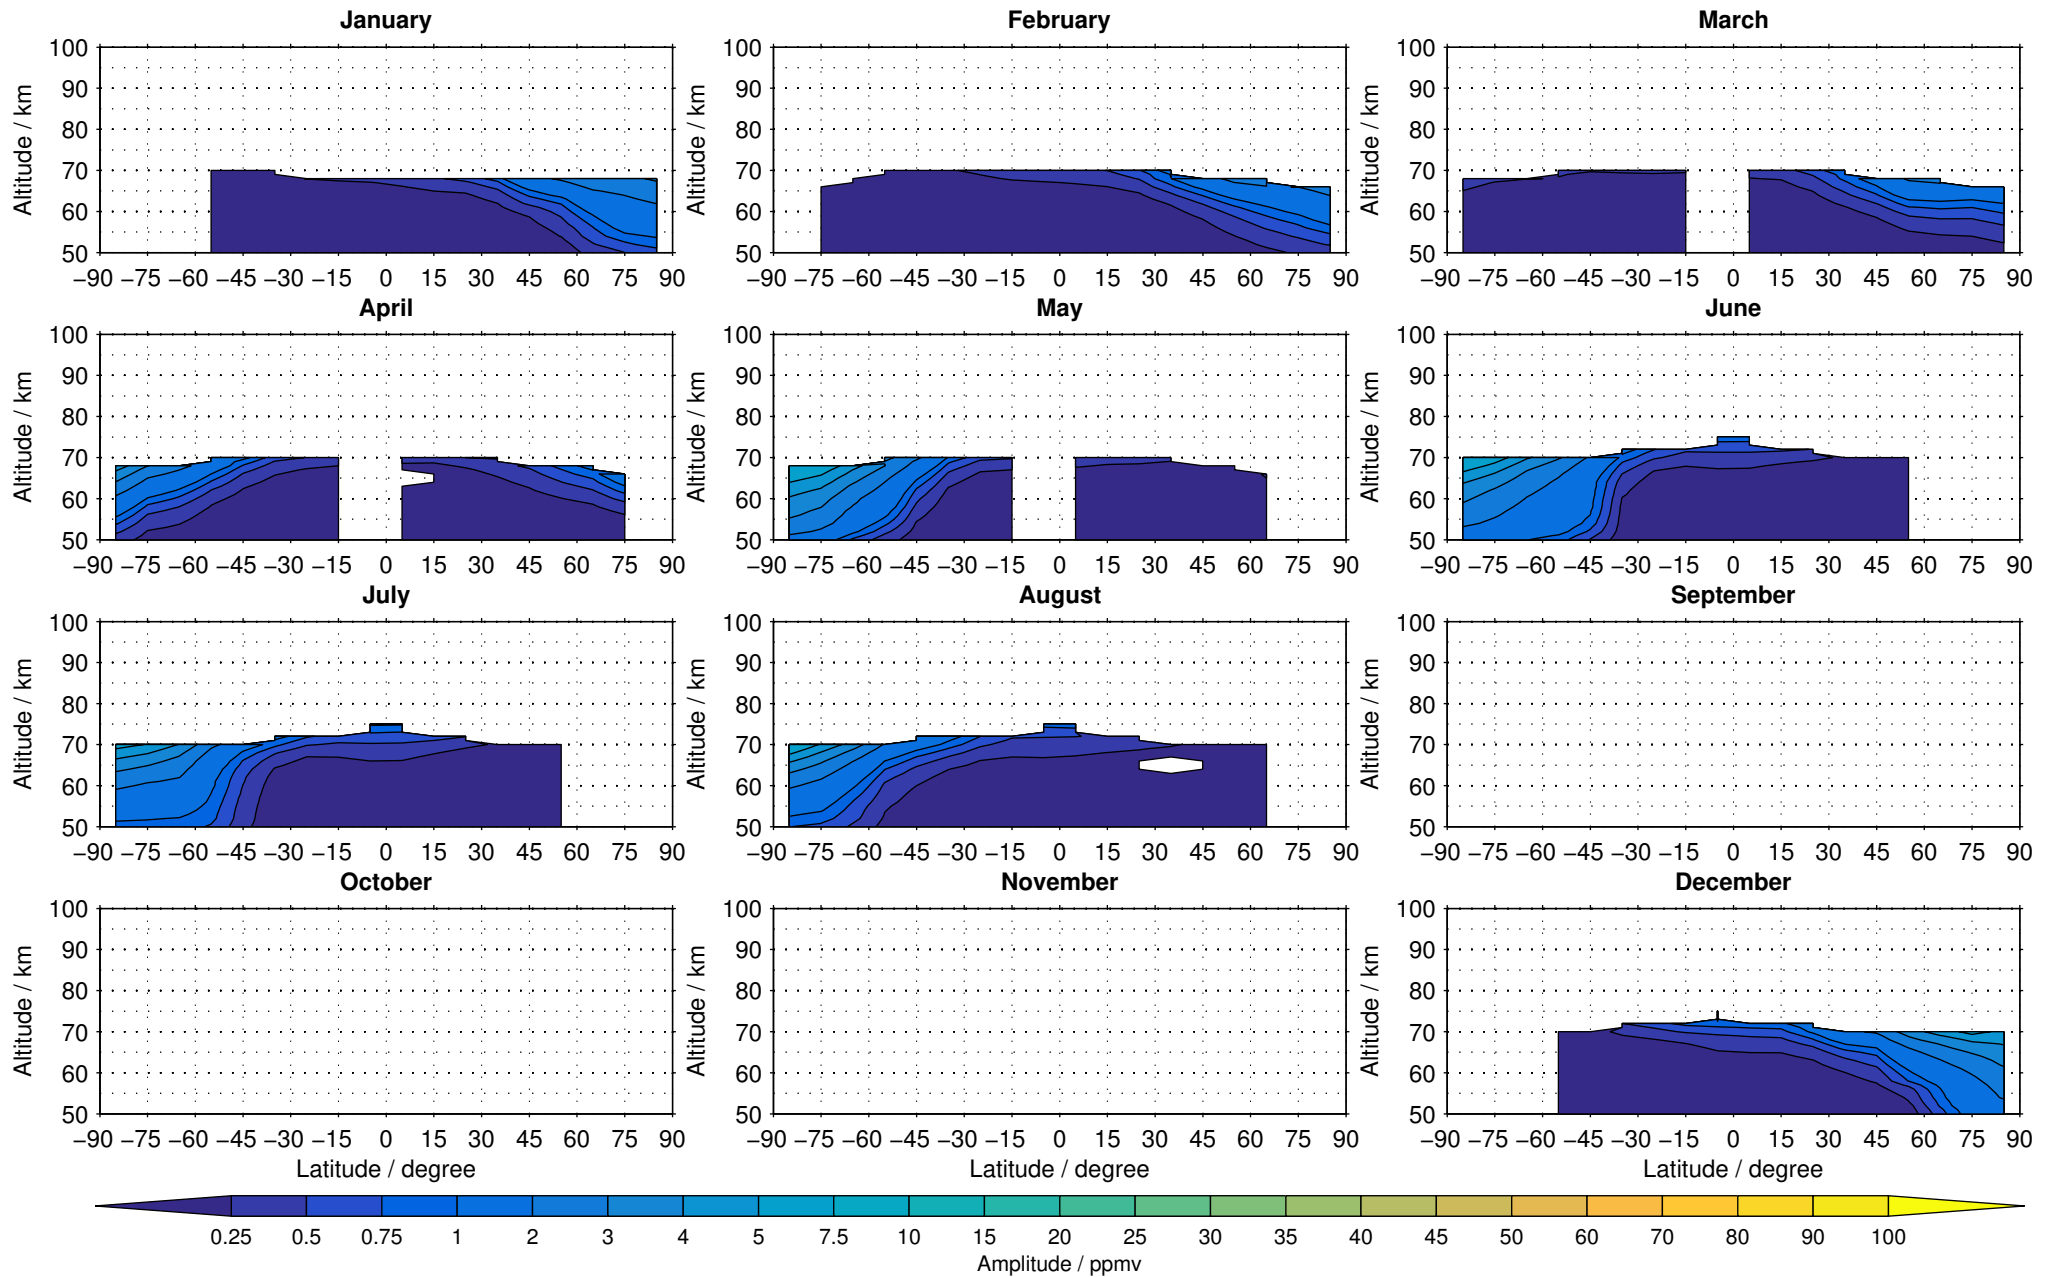

Envisat/MIPAS (IMKIAA) V5R v220/221 NOM nighttime carbon monoxide distribution for 2005

Creation Time:
14-03-2017
10:28:07 LT

Envisat/MIPAS (IMKIAA) V5R v220/221 NOM nighttime carbon monoxide distribution for 2006

Creation Time:
14-03-2017
10:28:08 LT

Envisat/MIPAS (IMKIAA) V5R v220/221 NOM nighttime carbon monoxide distribution for 2007

Creation Time:
14-03-2017
10:28:09 LT

Envisat/MIPAS (IMKIAA) V5R v220/221 NOM nighttime carbon monoxide distribution for 2008

Creation Time:
14-03-2017
10:28:10 LT

Envisat/MIPAS (IMKIAA) V5R v220/221 NOM nighttime carbon monoxide distribution for 2009

Creation Time:
14-03-2017
10:28:11 LT

Envisat/MIPAS (IMKIAA) V5R v220/221 NOM nighttime carbon monoxide distribution for 2010