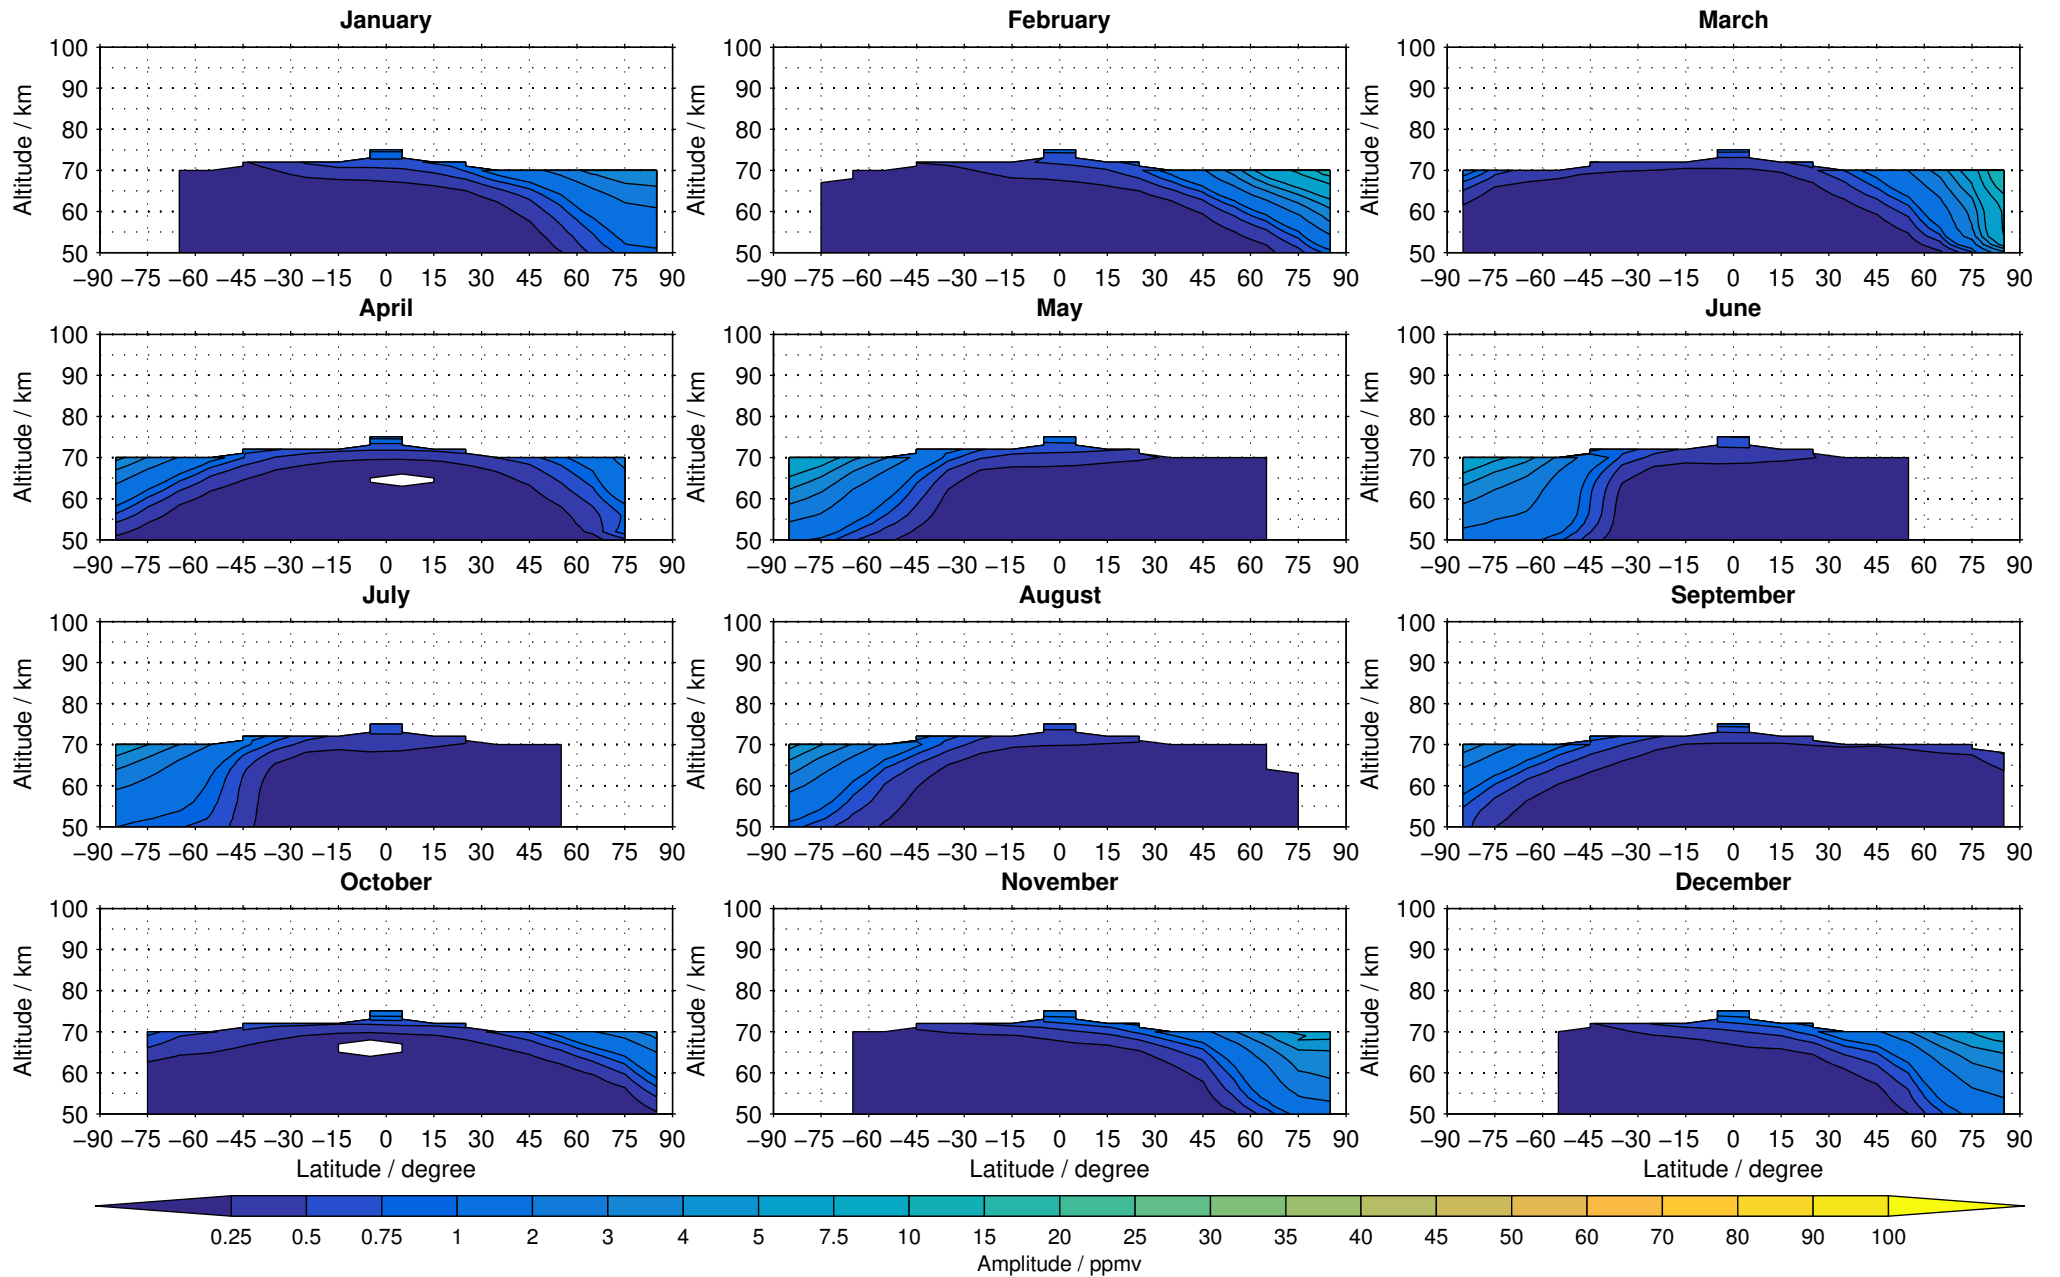

Creation Time:
14-03-2017
10:28:08 LT

Envisat/MIPAS (IMKIAA) V5R v220/221 NOM nighttime carbon monoxide distribution for 2007

Creation Time:
14-03-2017
10:28:09 LT

Envisat/MIPAS (IMKIAA) V5R v220/221 NOM nighttime carbon monoxide distribution for 2008

Creation Time:
14-03-2017
10:28:10 LT

Envisat/MIPAS (IMKIAA) V5R v220/221 NOM nighttime carbon monoxide distribution for 2009

Creation Time:
14-03-2017
10:28:11 LT

Envisat/MIPAS (IMKIAA) V5R v220/221 NOM nighttime carbon monoxide distribution for 2010