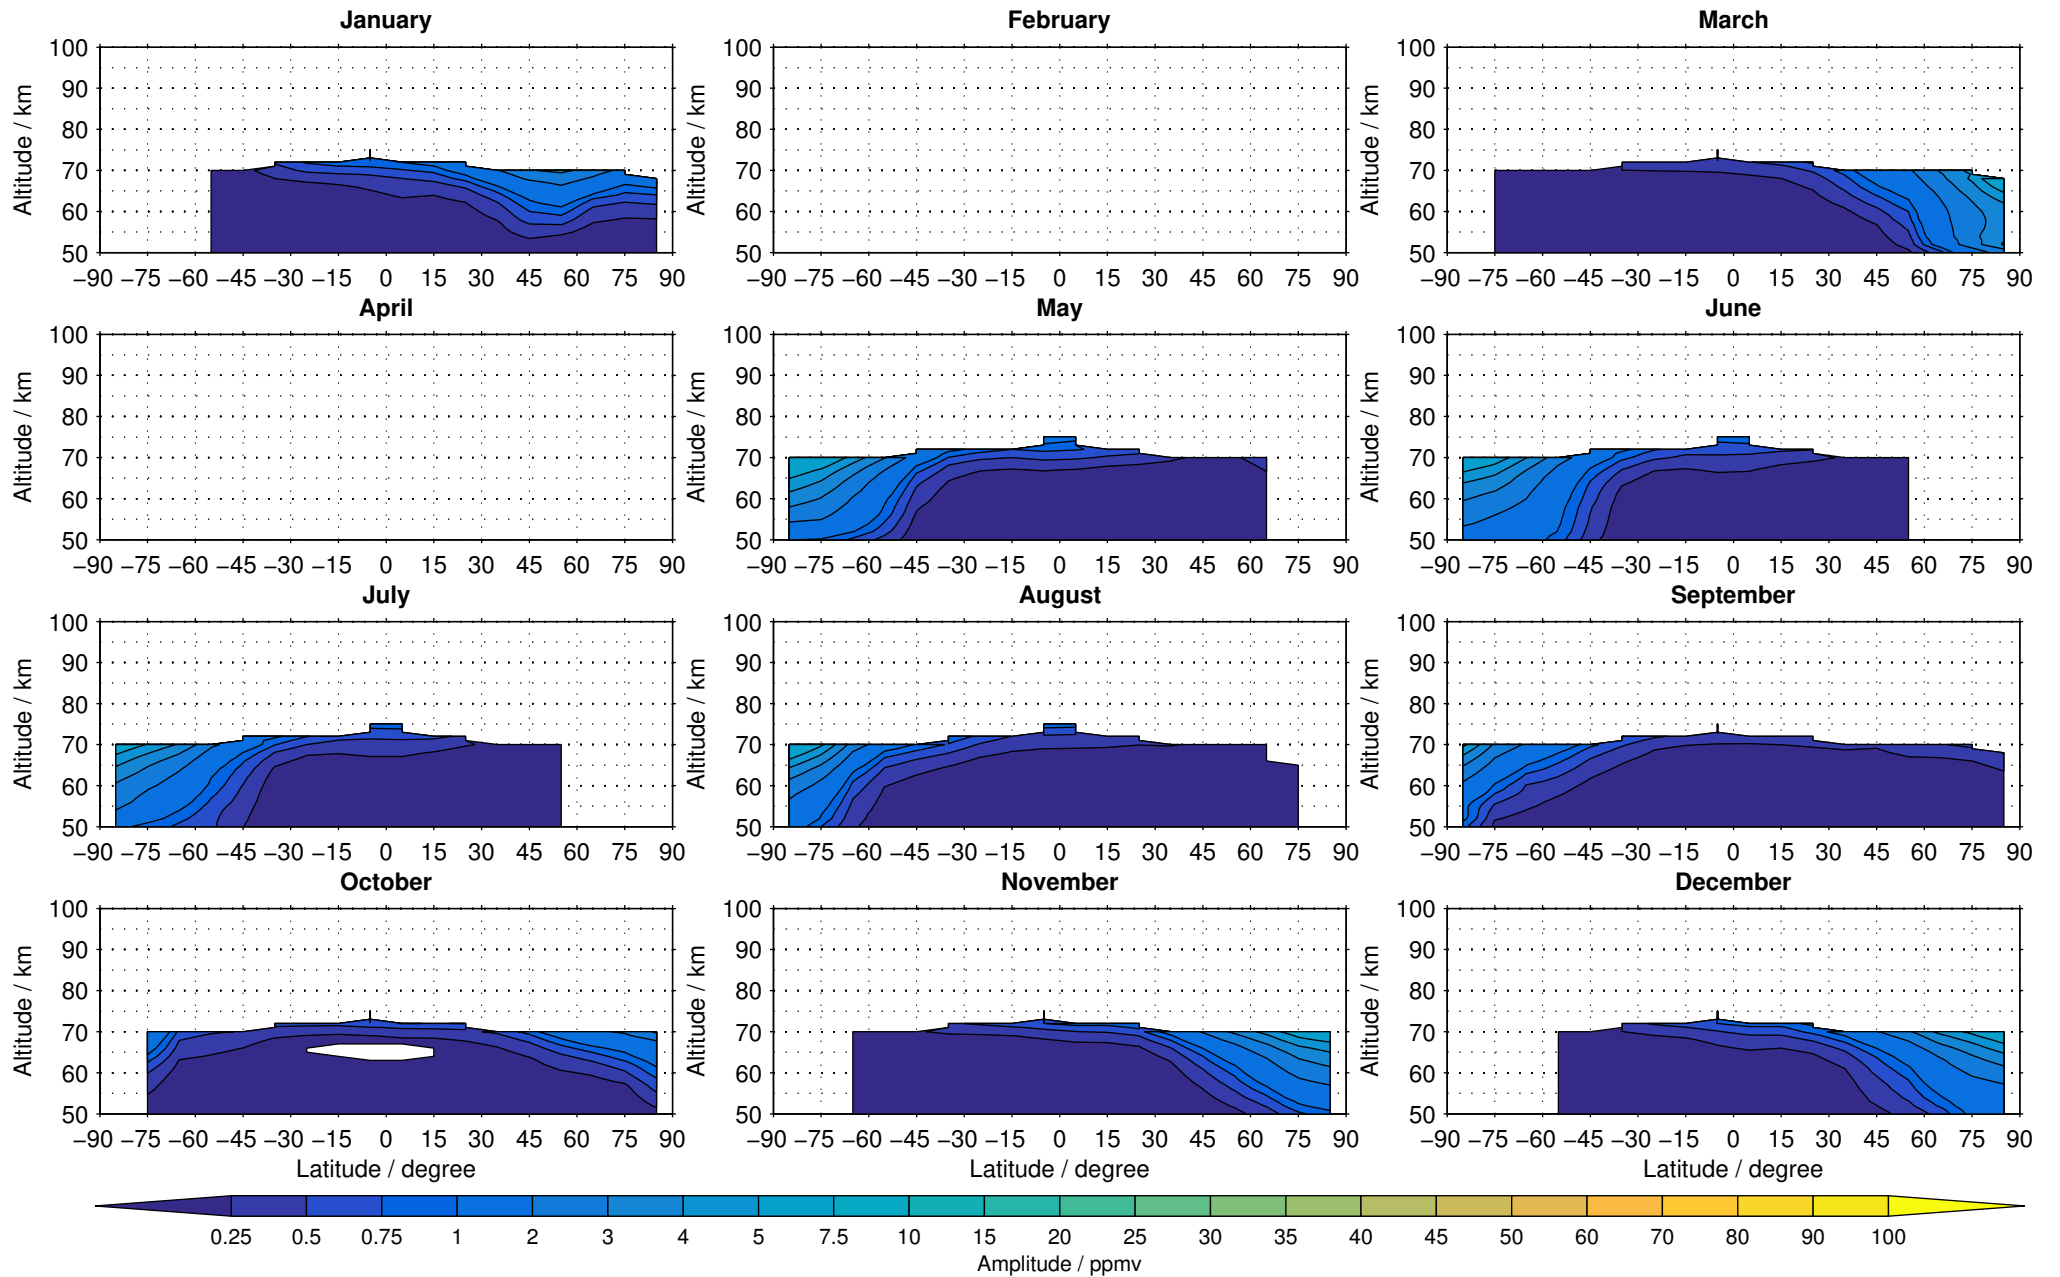

Envisat/MIPAS (IMKIAA) V5R v220/221 NOM nighttime carbon monoxide distribution for 2005

Creation Time:
14-03-2017
10:28:07 LT

Envisat/MIPAS (IMKIAA) V5R v220/221 NOM nighttime carbon monoxide distribution for 2006

Creation Time:
14-03-2017
10:28:08 LT

Envisat/MIPAS (IMKIAA) V5R v220/221 NOM nighttime carbon monoxide distribution for 2007

Creation Time:
14-03-2017
10:28:09 LT

Envisat/MIPAS (IMKIAA) V5R v220/221 NOM nighttime carbon monoxide distribution for 2008

Creation Time:
14-03-2017
10:28:10 LT

Envisat/MIPAS (IMKIAA) V5R v220/221 NOM nighttime carbon monoxide distribution for 2009

Creation Time:
14-03-2017
10:28:11 LT

Envisat/MIPAS (IMKIAA) V5R v220/221 NOM nighttime carbon monoxide distribution for 2010