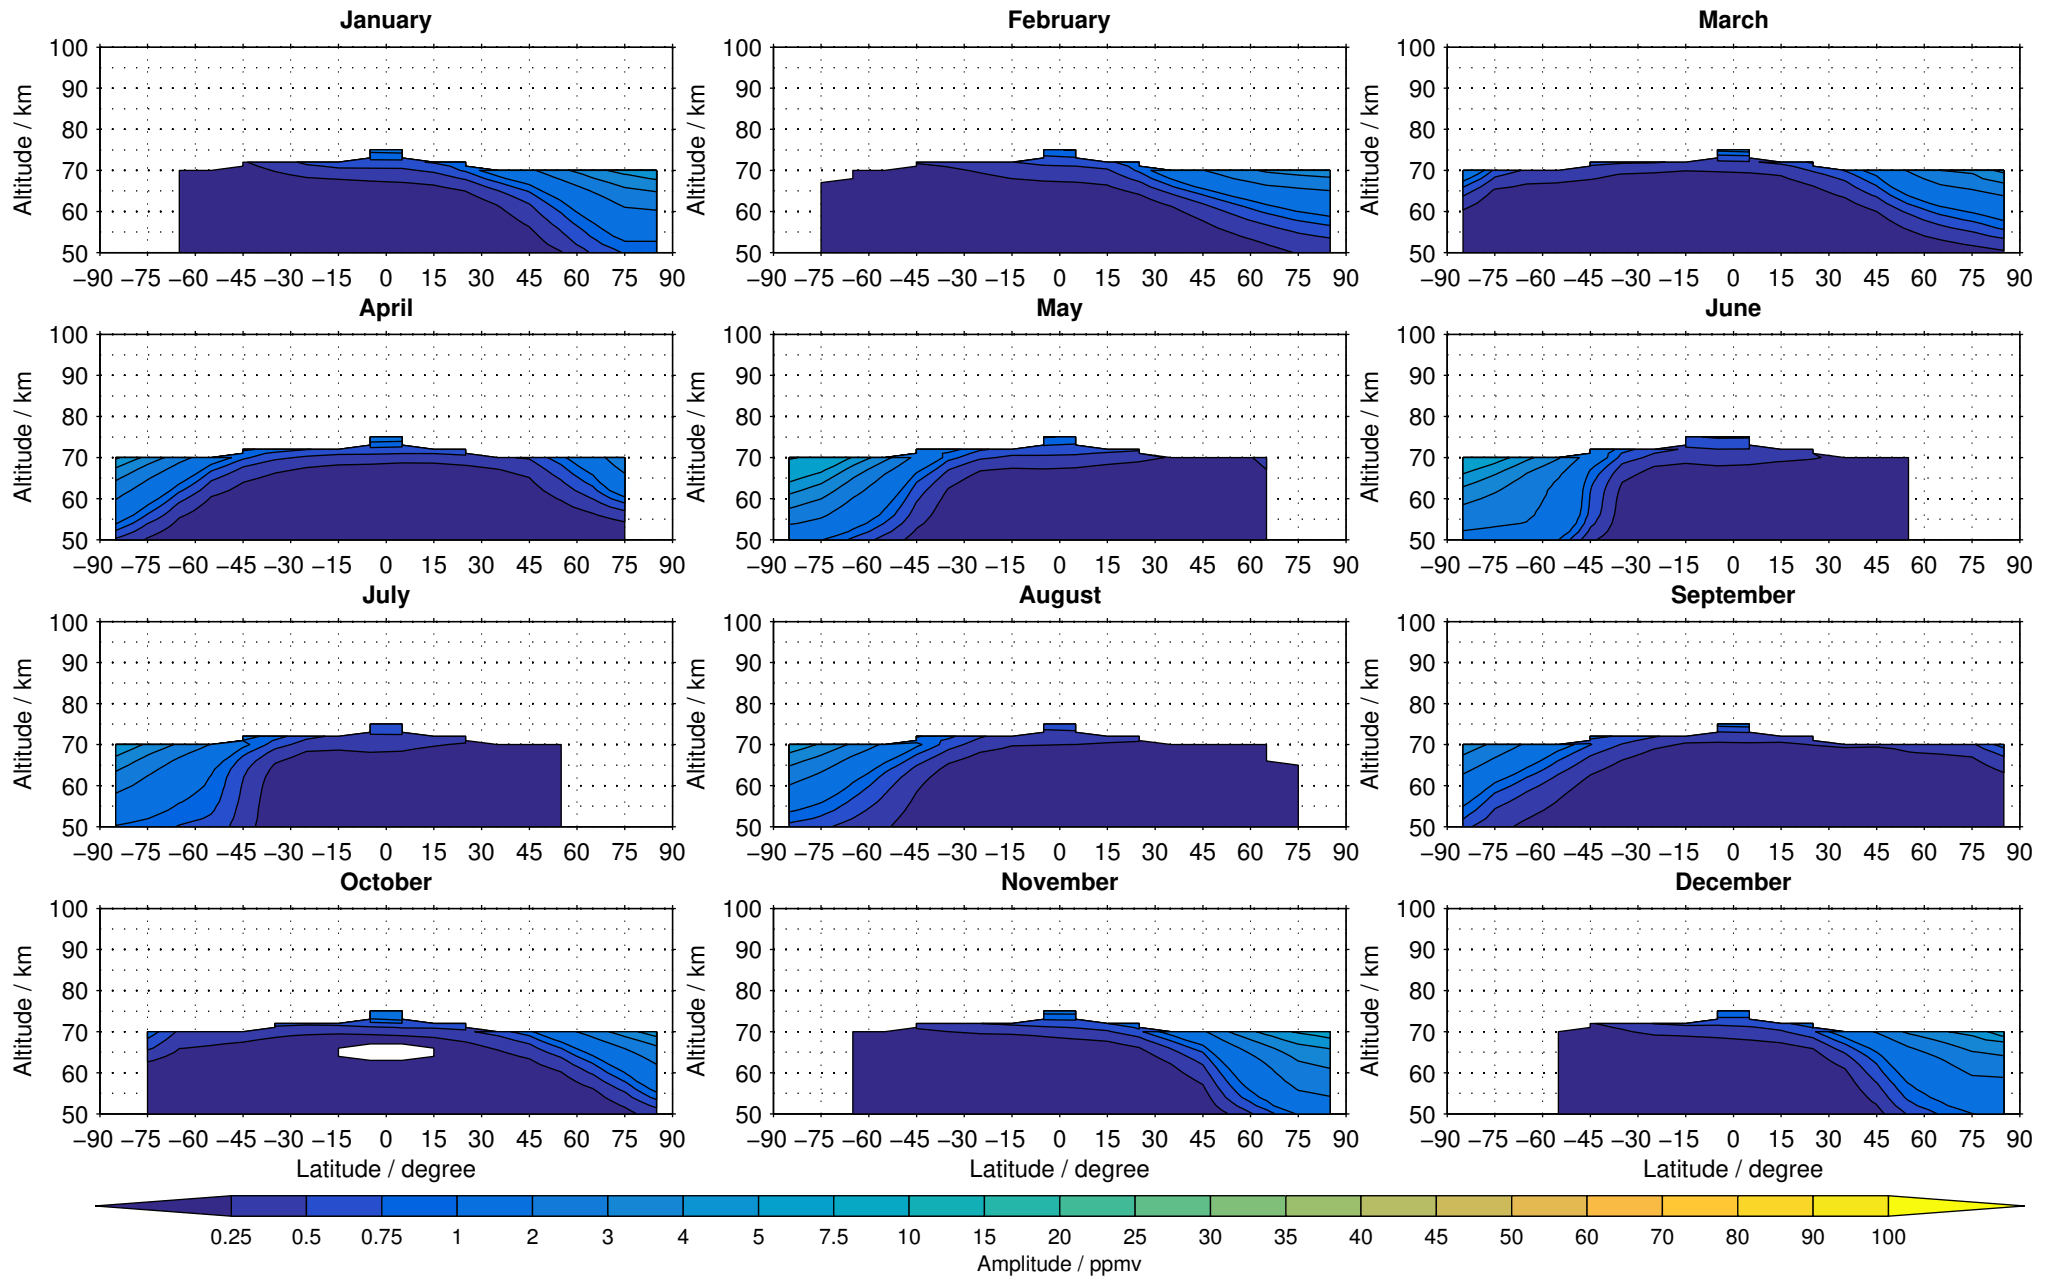

Creation Time:
14-03-2017
10:28:08 LT

Envisat/MIPAS (IMKIAA) V5R v220/221 NOM nighttime carbon monoxide distribution for 2007

Creation Time:
14-03-2017
10:28:09 LT

Envisat/MIPAS (IMKIAA) V5R v220/221 NOM nighttime carbon monoxide distribution for 2008

Creation Time:
14-03-2017
10:28:10 LT

Envisat/MIPAS (IMKIAA) V5R v220/221 NOM nighttime carbon monoxide distribution for 2009

Creation Time:
14-03-2017
10:28:11 LT

Envisat/MIPAS (IMKIAA) V5R v220/221 NOM nighttime carbon monoxide distribution for 2010