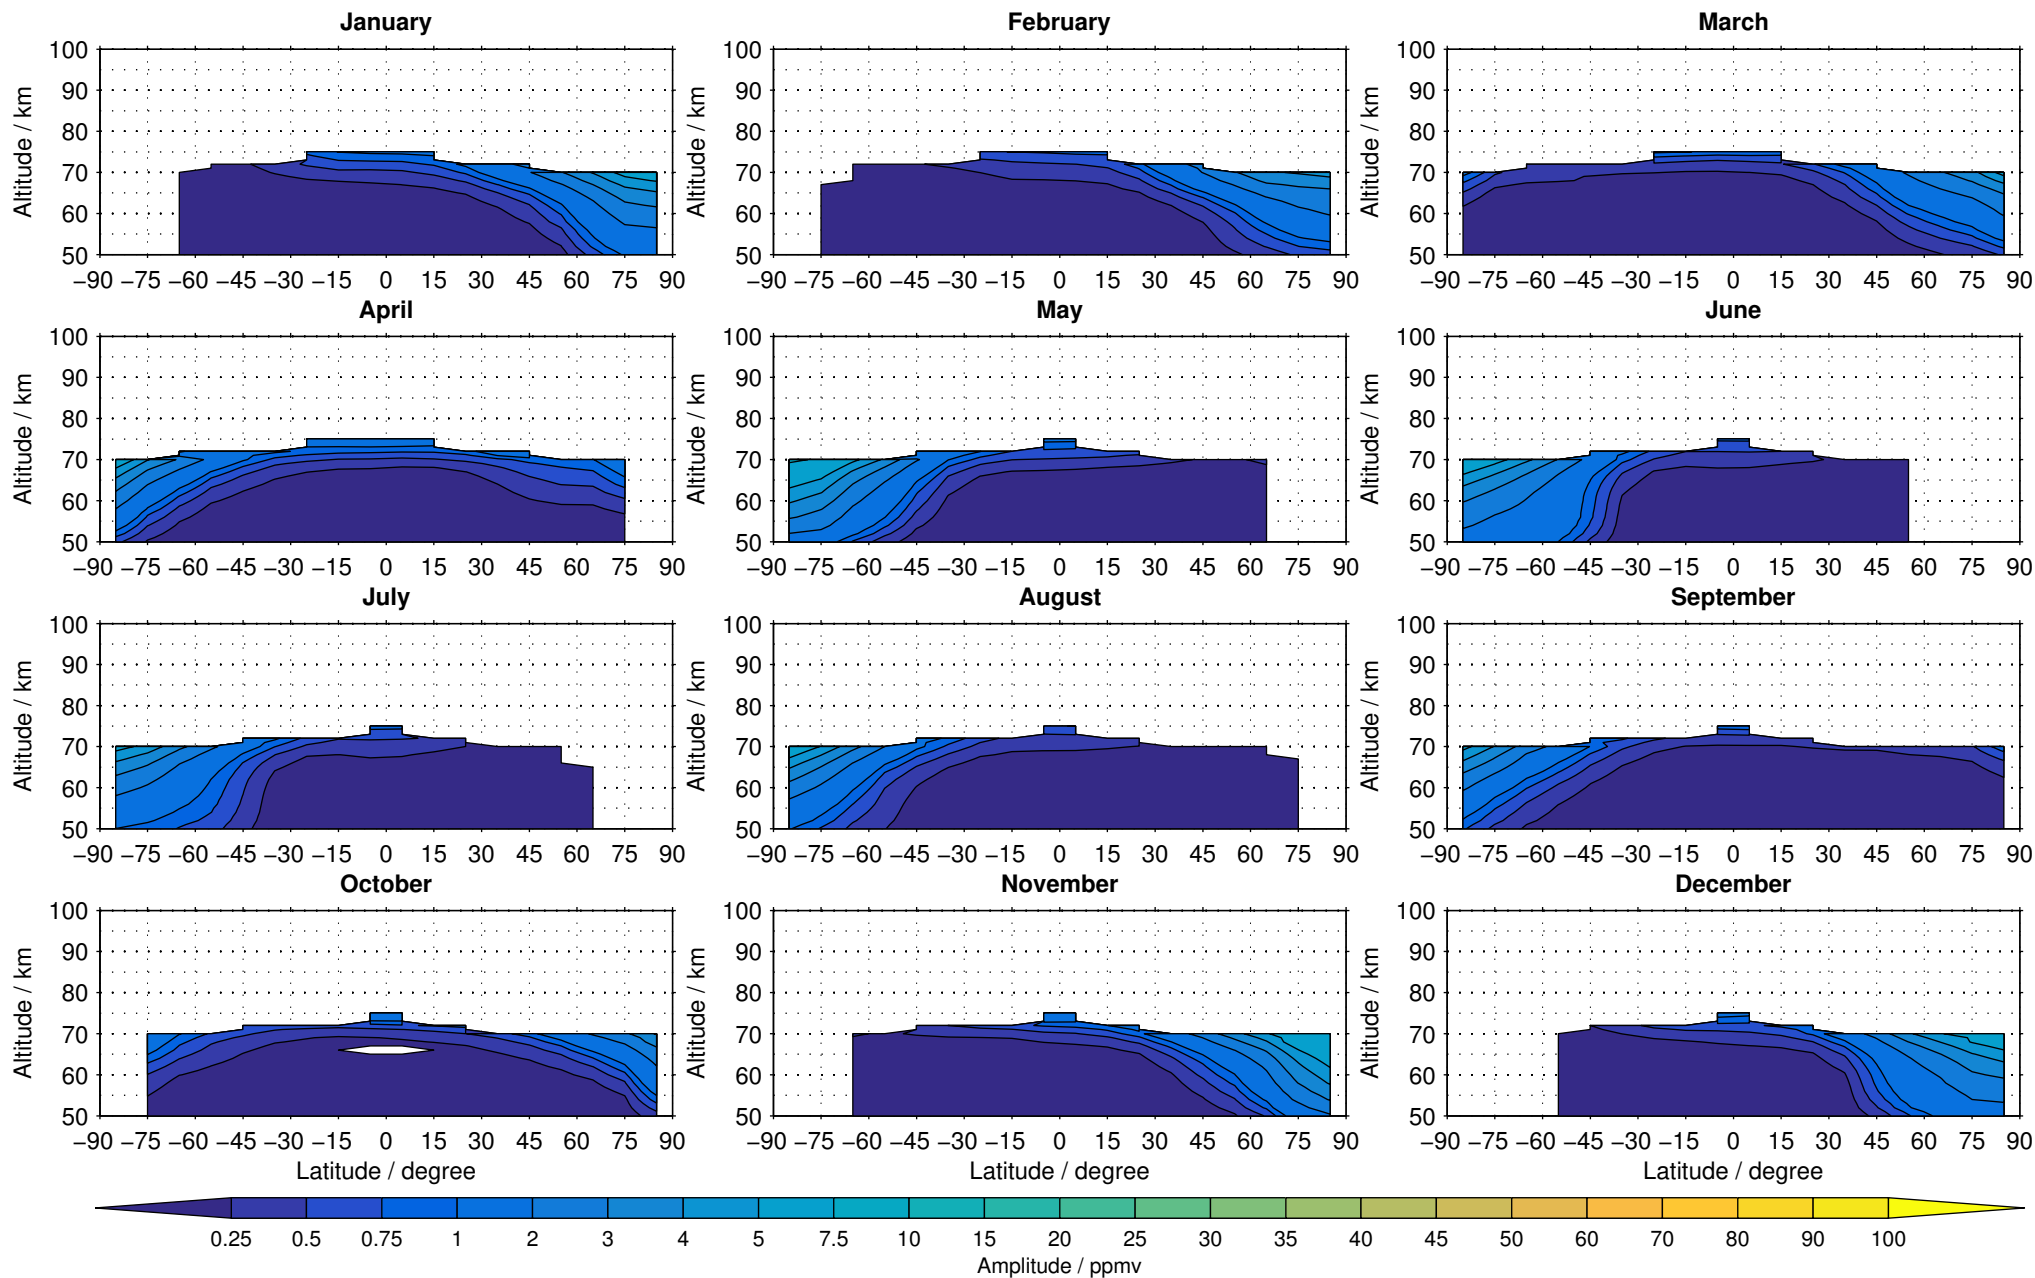

Creation Time:
14-03-2017
10:28:10 LT

Envisat/MIPAS (IMKIAA) V5R v220/221 NOM nighttime carbon monoxide distribution for 2009

Creation Time:
14-03-2017
10:28:11 LT

Envisat/MIPAS (IMKIAA) V5R v220/221 NOM nighttime carbon monoxide distribution for 2010

Creation Time:
14-03-2017
10:28:11 LT

Envisat/MIPAS (IMKIAA) V5R v220/221 NOM nighttime carbon monoxide distribution for 2011

Creation Time:
14-03-2017
10:28:12 LT

Envisat/MIPAS (IMKIAA) V5R v220/221 NOM nighttime carbon monoxide distribution for 2012