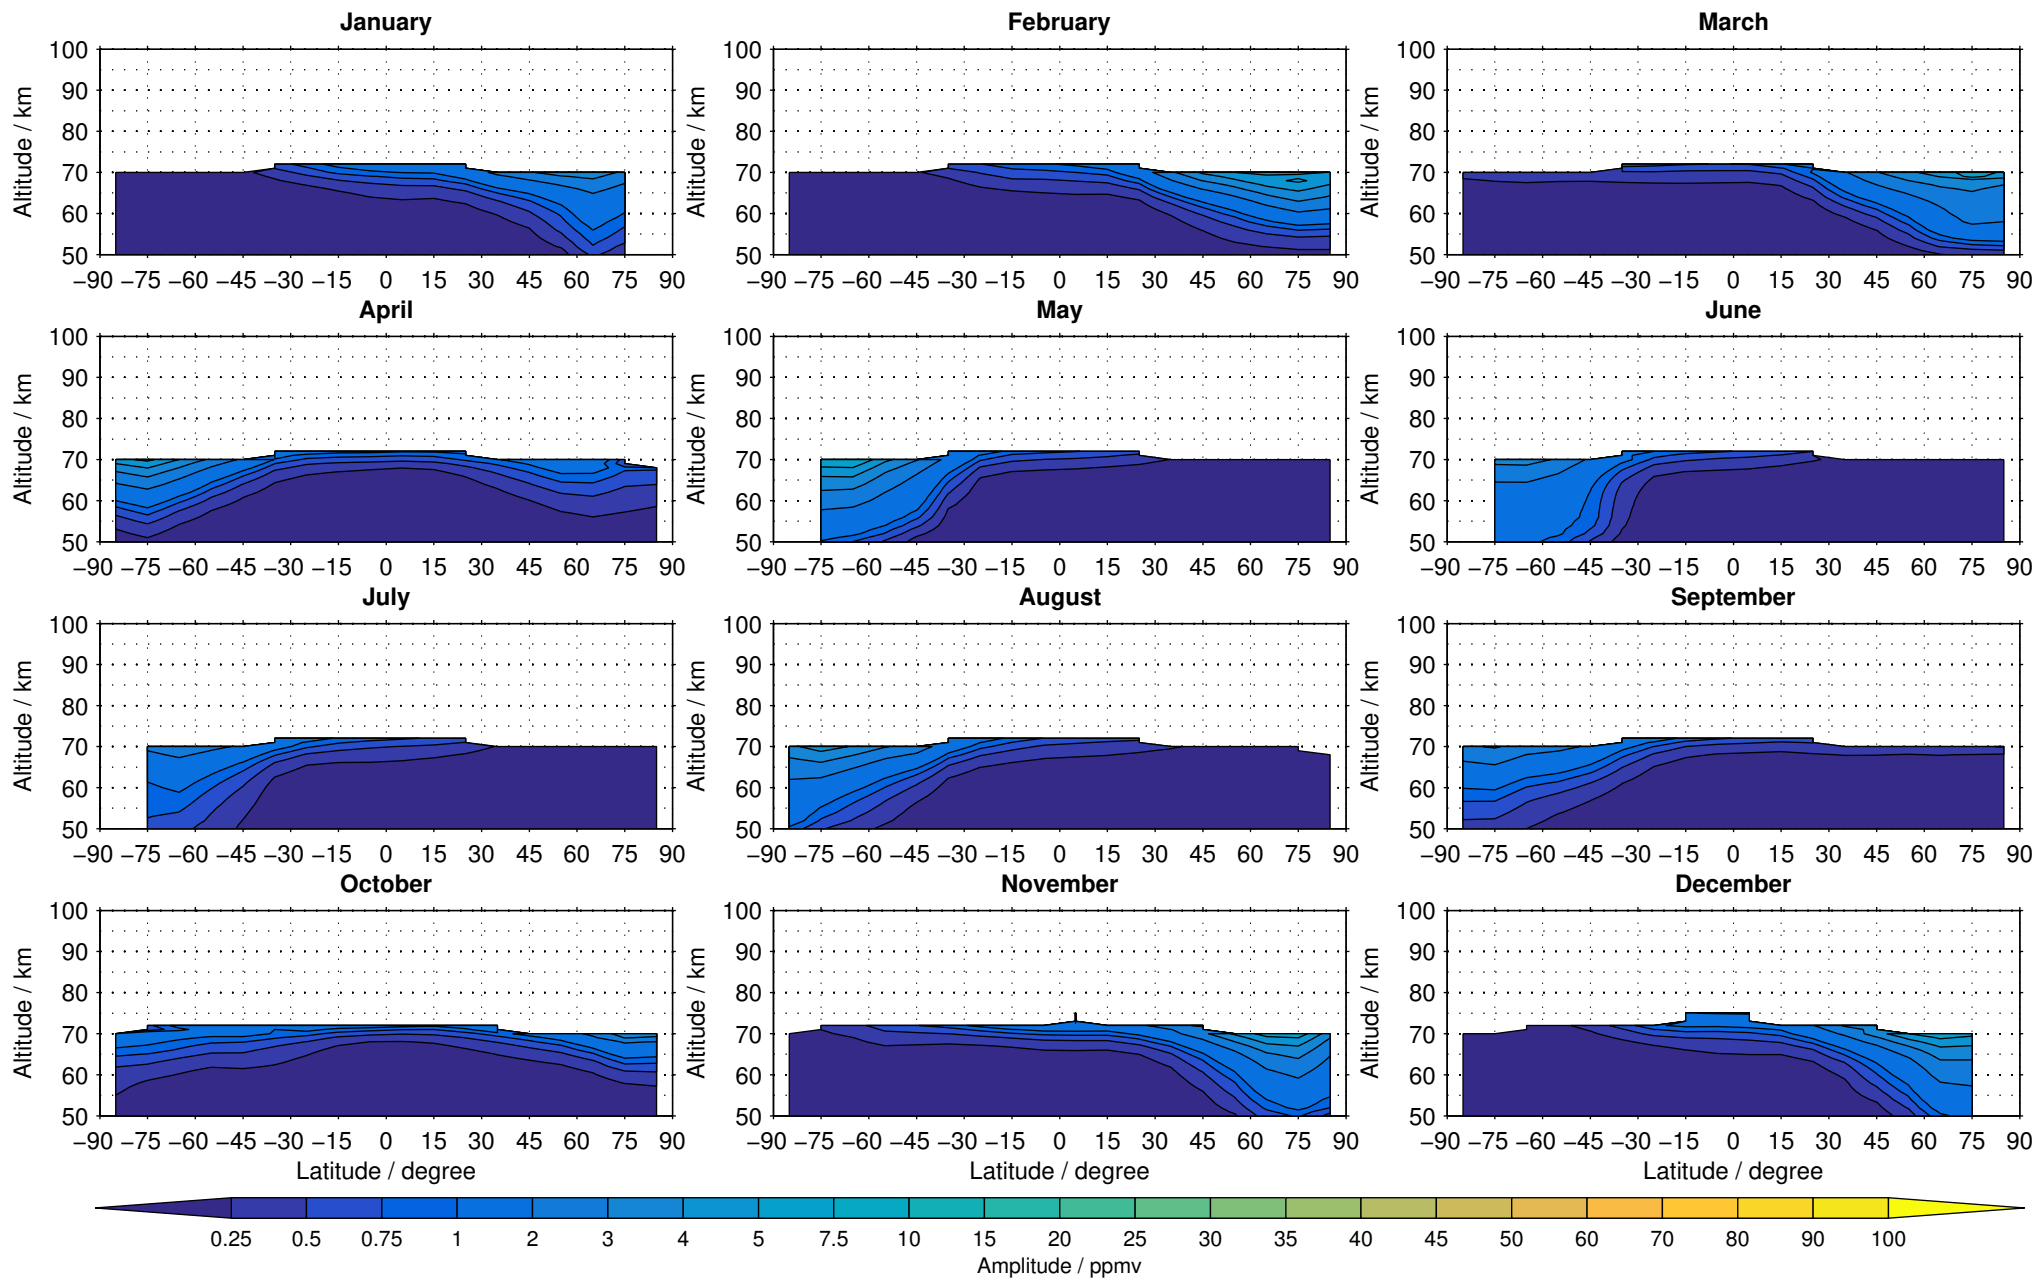

Creation Time:
14-03-2017
10:28:02 LT

Envisat/MIPAS (IMKIAA) V5R v220/221 NOM daytime carbon monoxide distribution for 2009

Creation Time:
14-03-2017
10:28:03 LT

Envisat/MIPAS (IMKIAA) V5R v220/221 NOM daytime carbon monoxide distribution for 2010

Creation Time:
14-03-2017
10:28:03 LT

Envisat/MIPAS (IMKIAA) V5R v220/221 NOM daytime carbon monoxide distribution for 2011

Creation Time:
14-03-2017
10:28:04 LT

Envisat/MIPAS (IMKIAA) V5R v220/221 NOM daytime carbon monoxide distribution for 2012