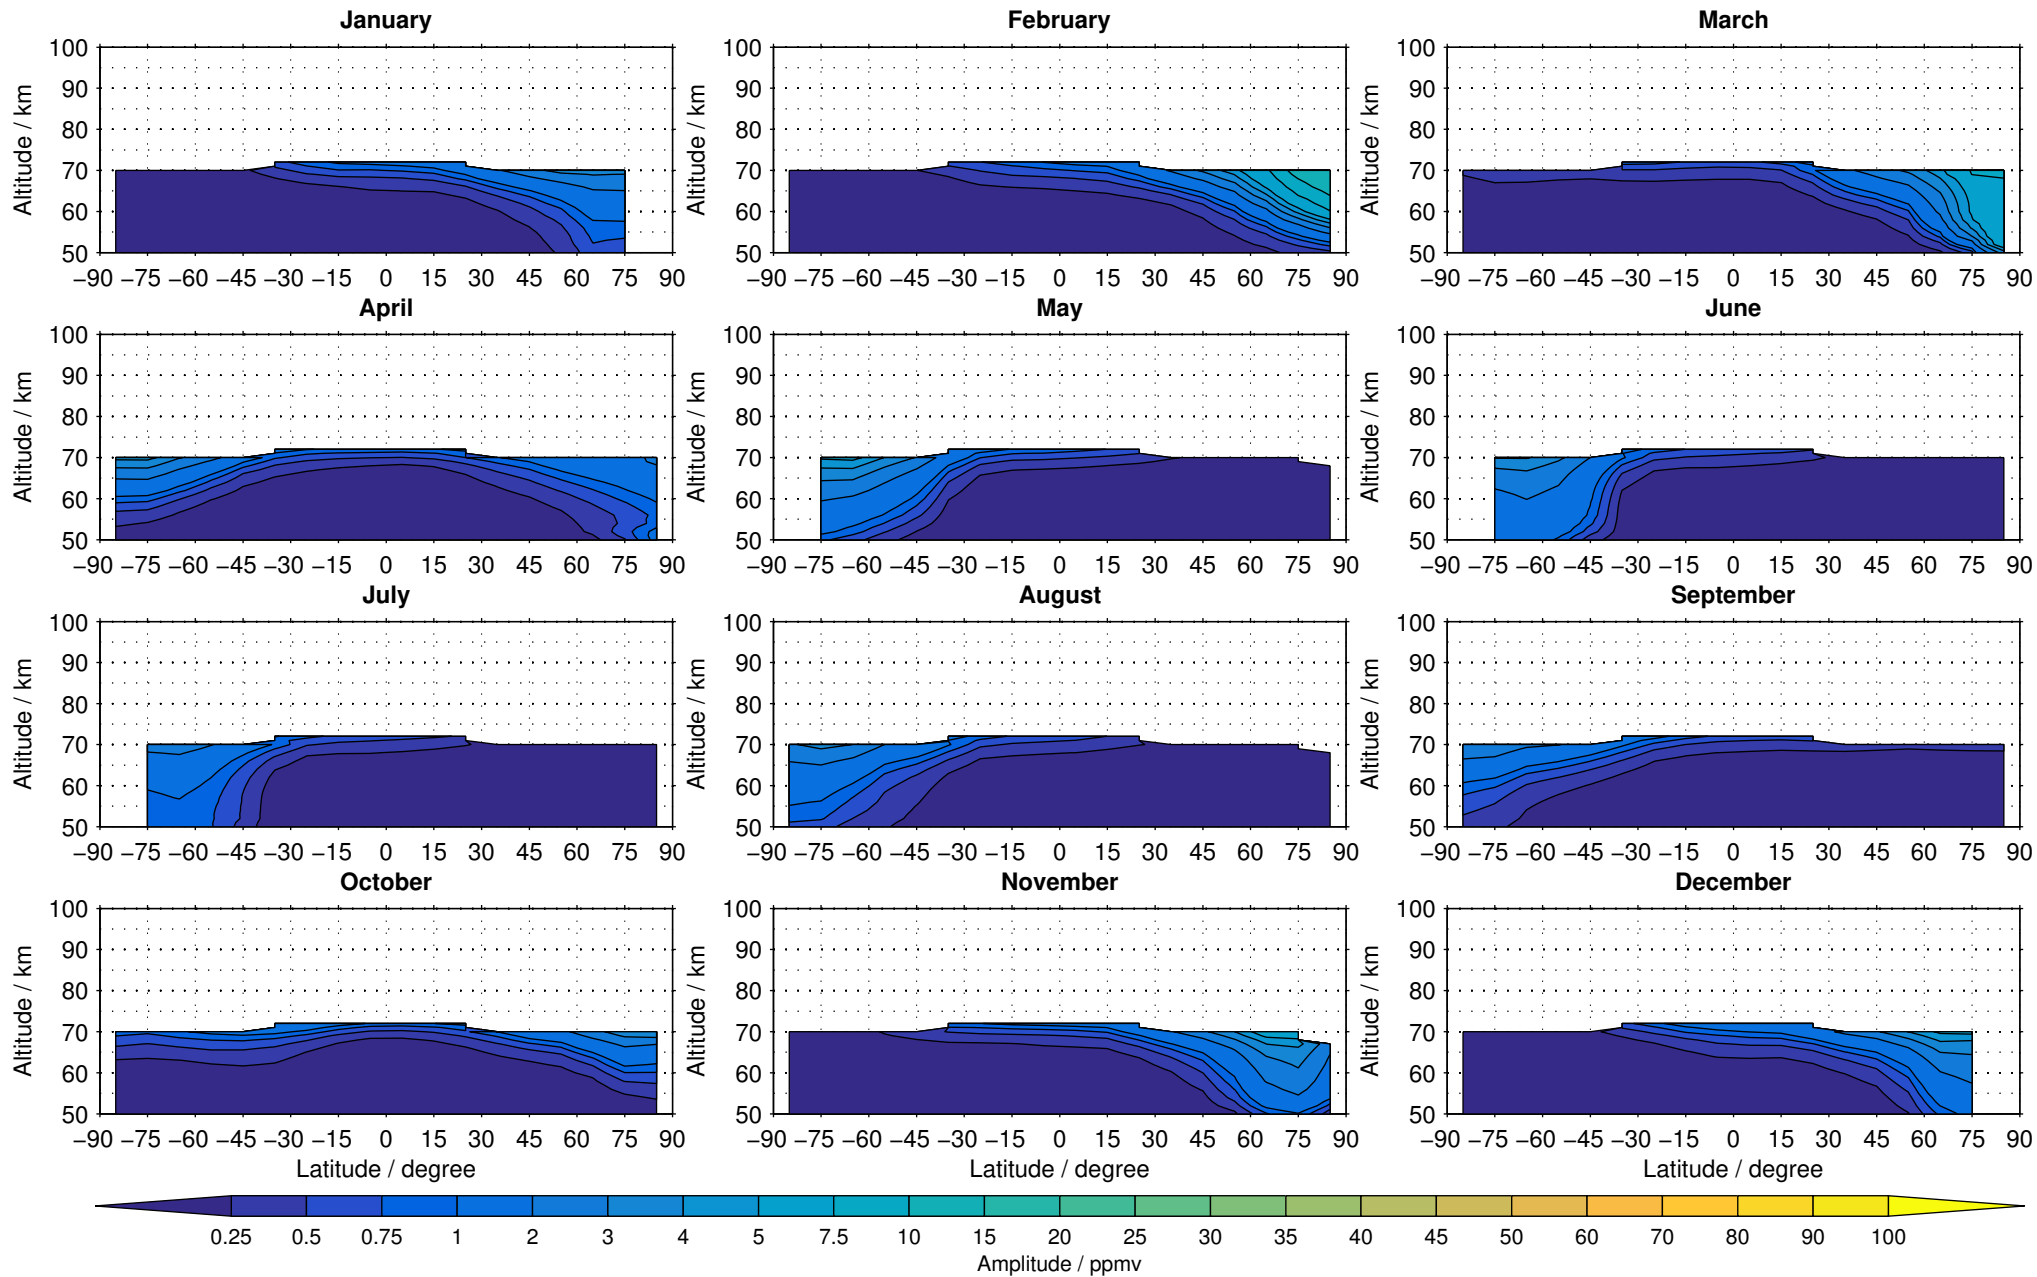

Creation Time:
14-03-2017
10:28:01 LT

Envisat/MIPAS (IMKIAA) V5R v220/221 NOM daytime carbon monoxide distribution for 2007

Creation Time:
14-03-2017
10:28:01 LT

Envisat/MIPAS (IMKIAA) V5R v220/221 NOM daytime carbon monoxide distribution for 2008

Creation Time:
14-03-2017
10:28:02 LT

Envisat/MIPAS (IMKIAA) V5R v220/221 NOM daytime carbon monoxide distribution for 2009

Creation Time:
14-03-2017
10:28:03 LT

Envisat/MIPAS (IMKIAA) V5R v220/221 NOM daytime carbon monoxide distribution for 2010