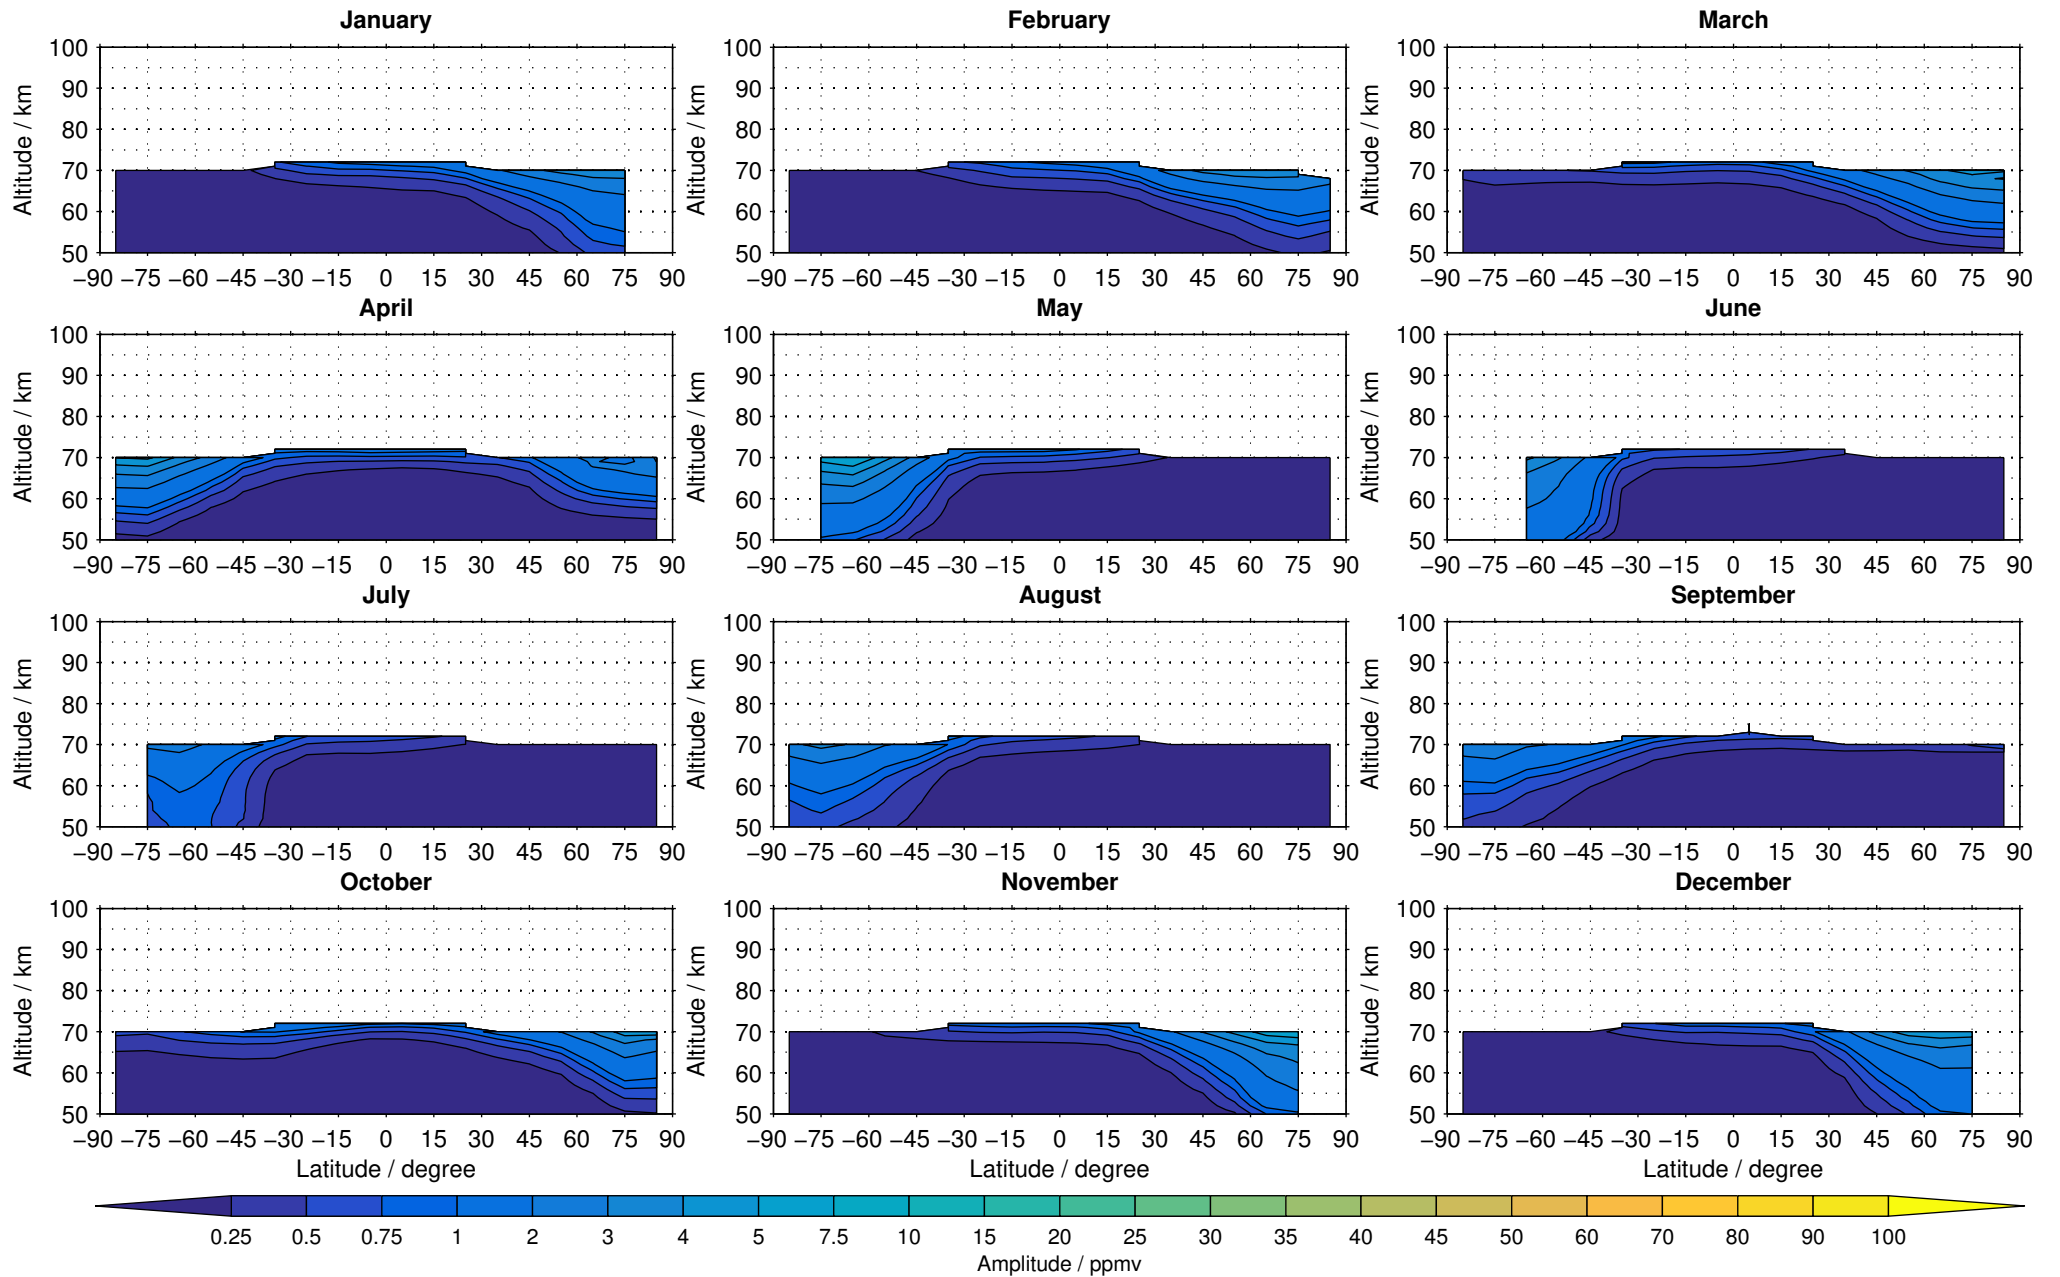

Creation Time:
14-03-2017
10:28:01 LT

Envisat/MIPAS (IMKIAA) V5R v220/221 NOM daytime carbon monoxide distribution for 2007

Creation Time:
14-03-2017
10:28:01 LT

Envisat/MIPAS (IMKIAA) V5R v220/221 NOM daytime carbon monoxide distribution for 2008

Creation Time:
14-03-2017
10:28:02 LT

Envisat/MIPAS (IMKIAA) V5R v220/221 NOM daytime carbon monoxide distribution for 2009

Creation Time:
14-03-2017
10:28:03 LT

Envisat/MIPAS (IMKIAA) V5R v220/221 NOM daytime carbon monoxide distribution for 2010