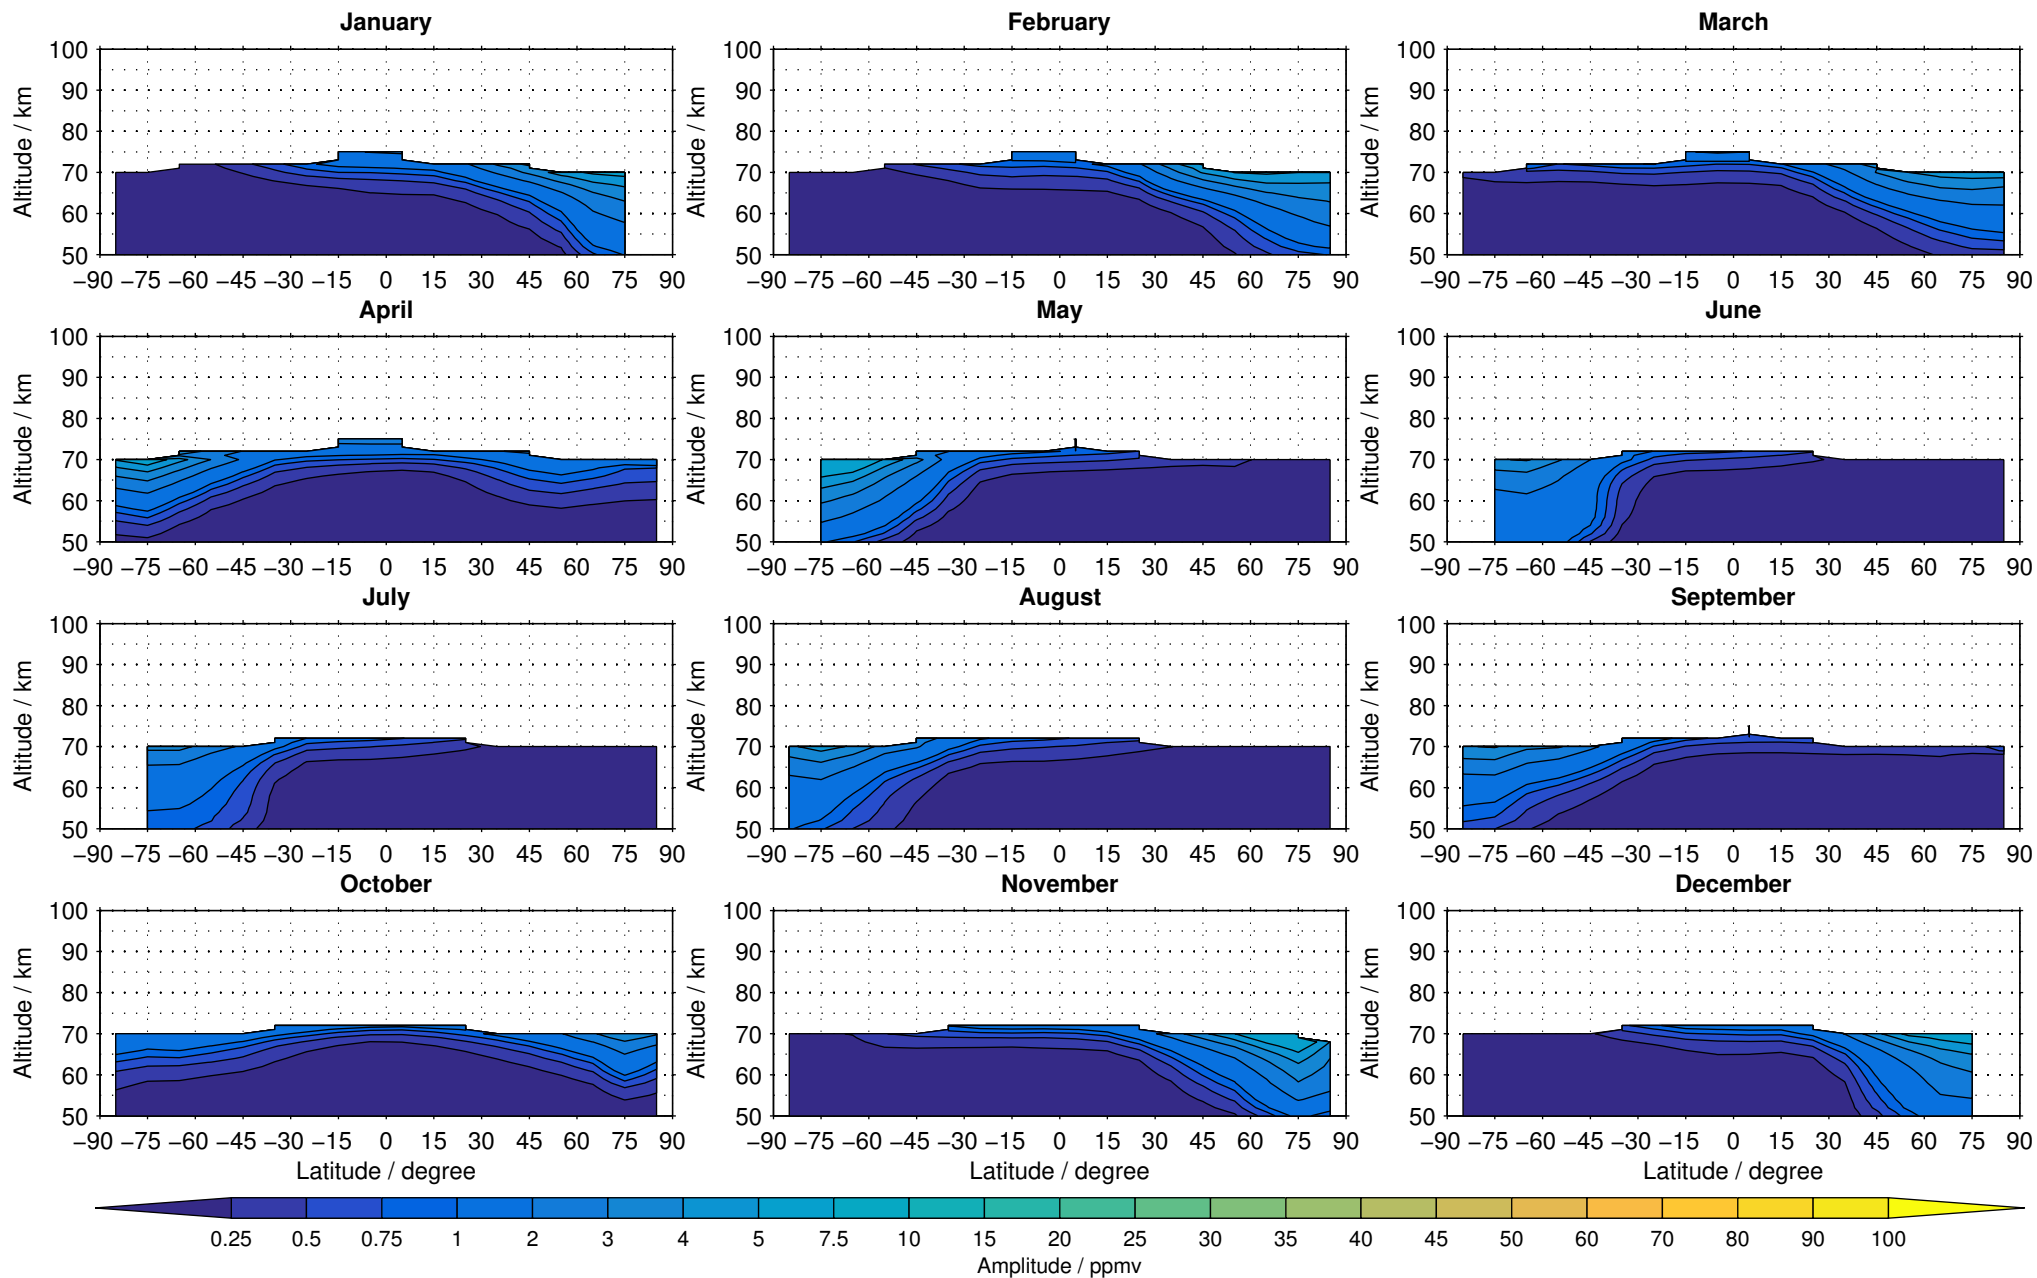

Creation Time:
14-03-2017
10:28:02 LT

Envisat/MIPAS (IMKIAA) V5R v220/221 NOM daytime carbon monoxide distribution for 2009

Creation Time:
14-03-2017
10:28:03 LT

Envisat/MIPAS (IMKIAA) V5R v220/221 NOM daytime carbon monoxide distribution for 2010

Creation Time:
14-03-2017
10:28:03 LT

Envisat/MIPAS (IMKIAA) V5R v220/221 NOM daytime carbon monoxide distribution for 2011

Creation Time:
14-03-2017
10:28:04 LT

Envisat/MIPAS (IMKIAA) V5R v220/221 NOM daytime carbon monoxide distribution for 2012