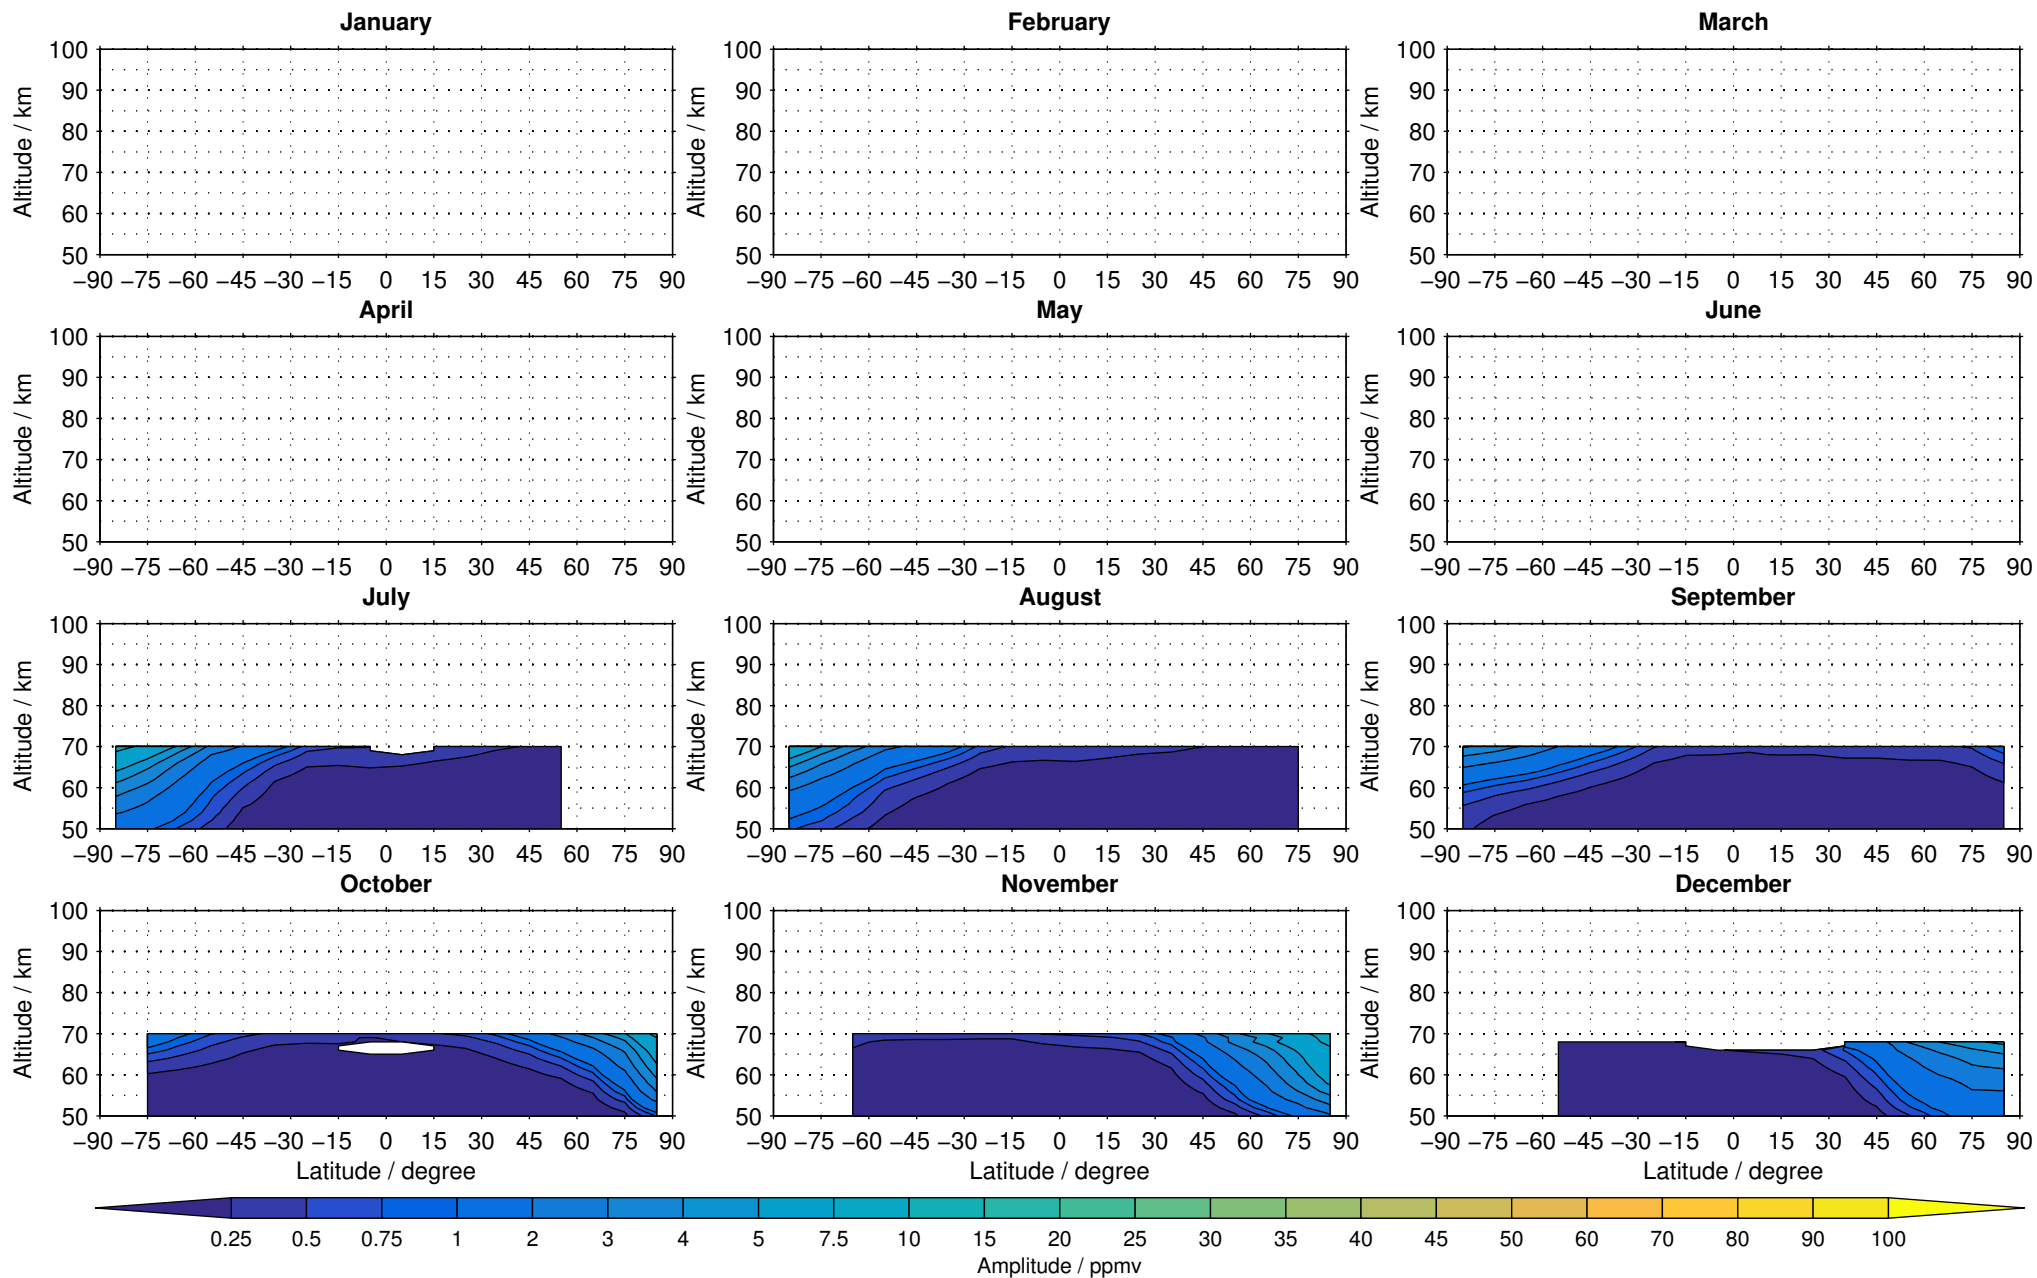

Envisat/MIPAS (IMKIAA) V5H v20 NOM nighttime carbon monoxide distribution for 2002

Creation Time:
14-03-2017
10:27:47 LT

Envisat/MIPAS (IMKIAA) V5H v20 NOM nighttime carbon monoxide distribution for 2003

Creation Time:
14-03-2017
10:27:48 LT

Envisat/MIPAS (IMKIAA) V5H v20 NOM nighttime carbon monoxide distribution for 2004

Creation Time:
14-03-2017
10:27:49 LT