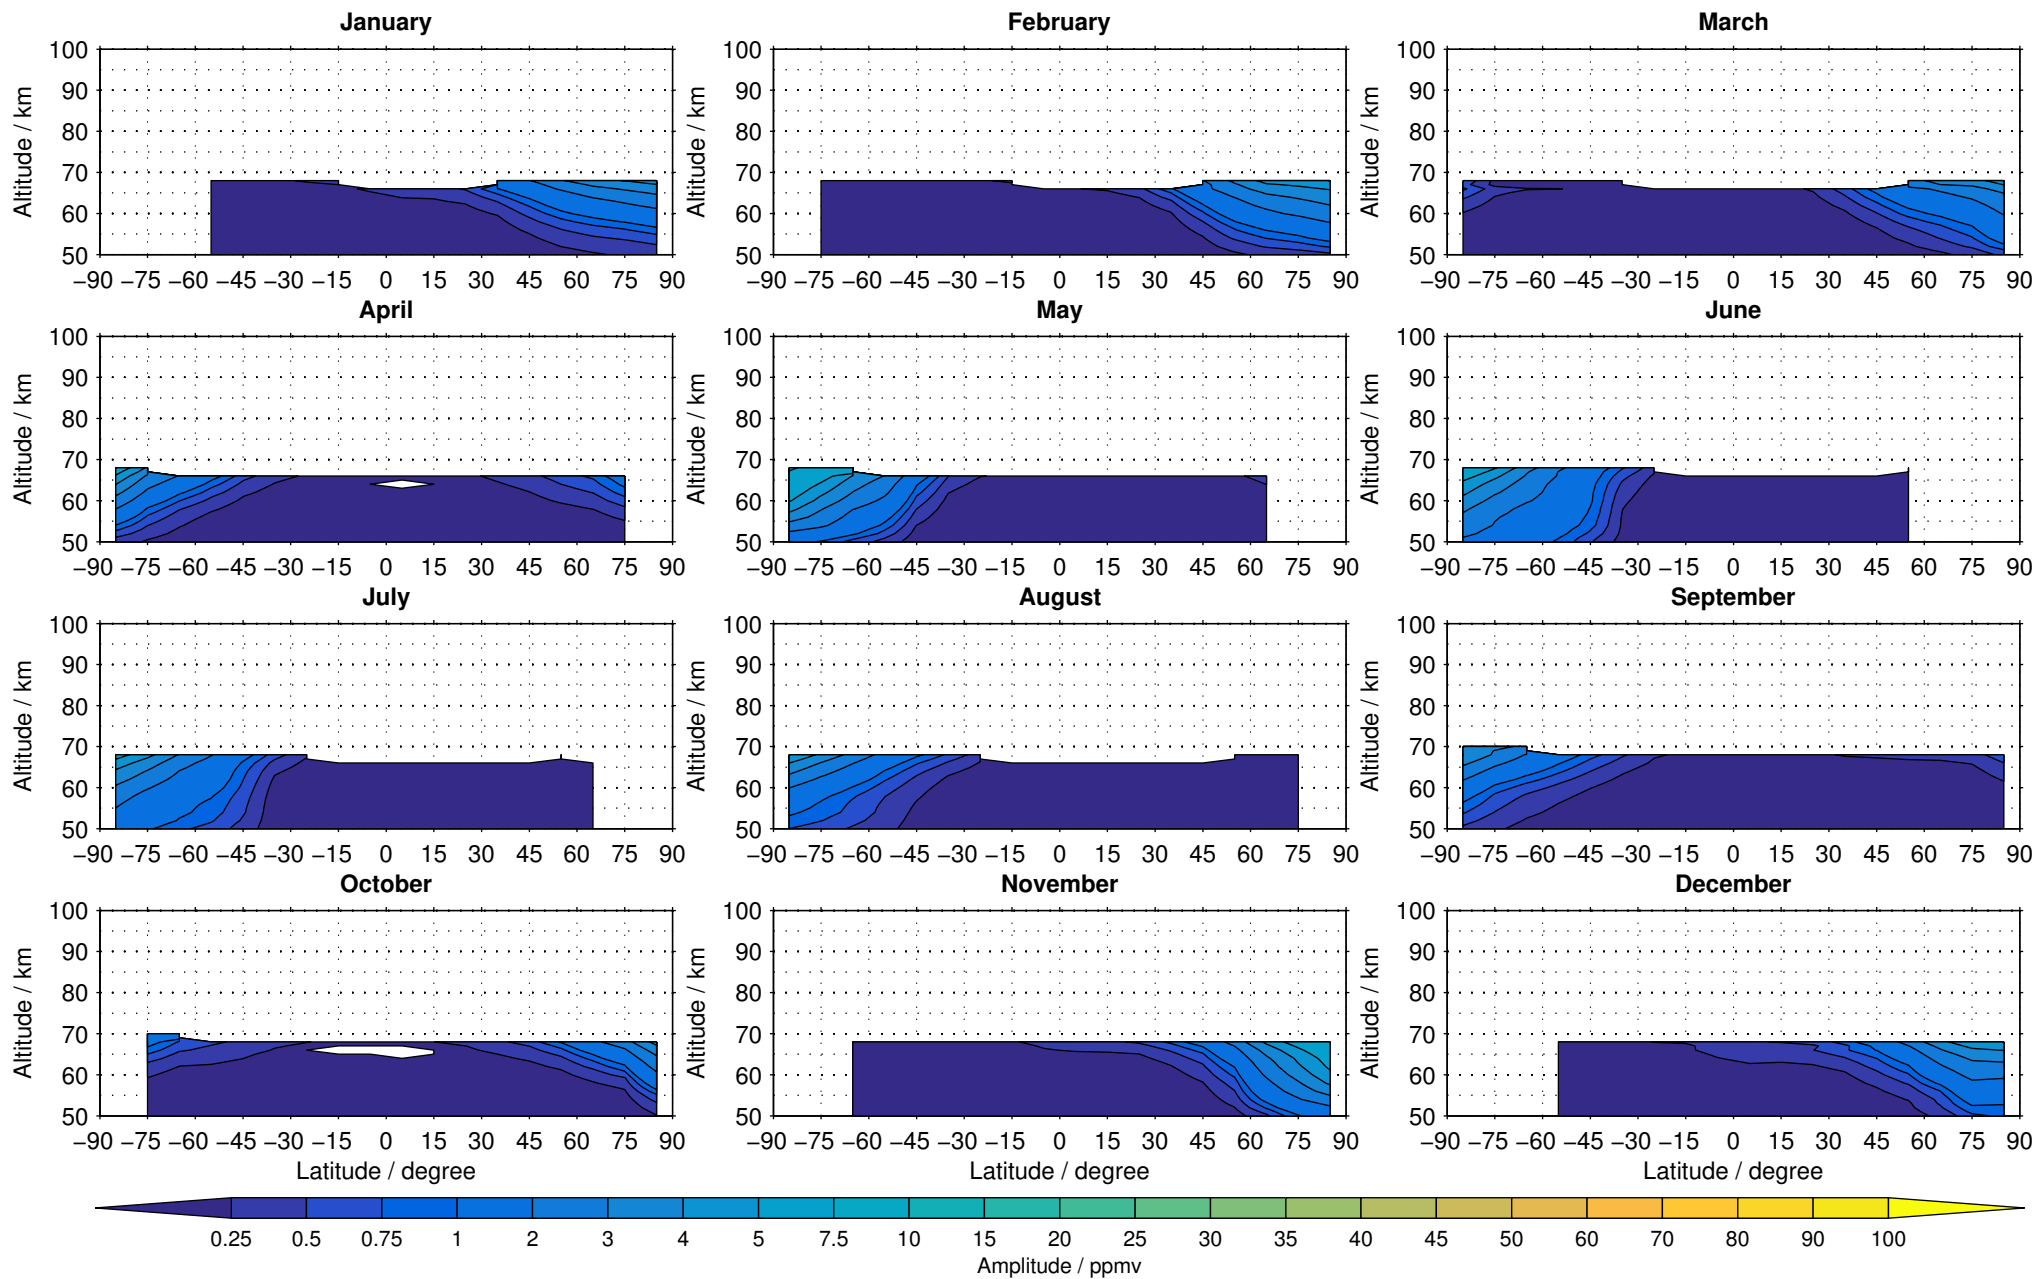

Envisat/MIPAS (IMKIAA) V5H v20 NOM nighttime carbon monoxide distribution for 2002

Creation Time:
14-03-2017
10:27:47 LT

Envisat/MIPAS (IMKIAA) V5H v20 NOM nighttime carbon monoxide distribution for 2003

Creation Time:
14-03-2017
10:27:48 LT

Envisat/MIPAS (IMKIAA) V5H v20 NOM nighttime carbon monoxide distribution for 2004

Creation Time:
14-03-2017
10:27:49 LT