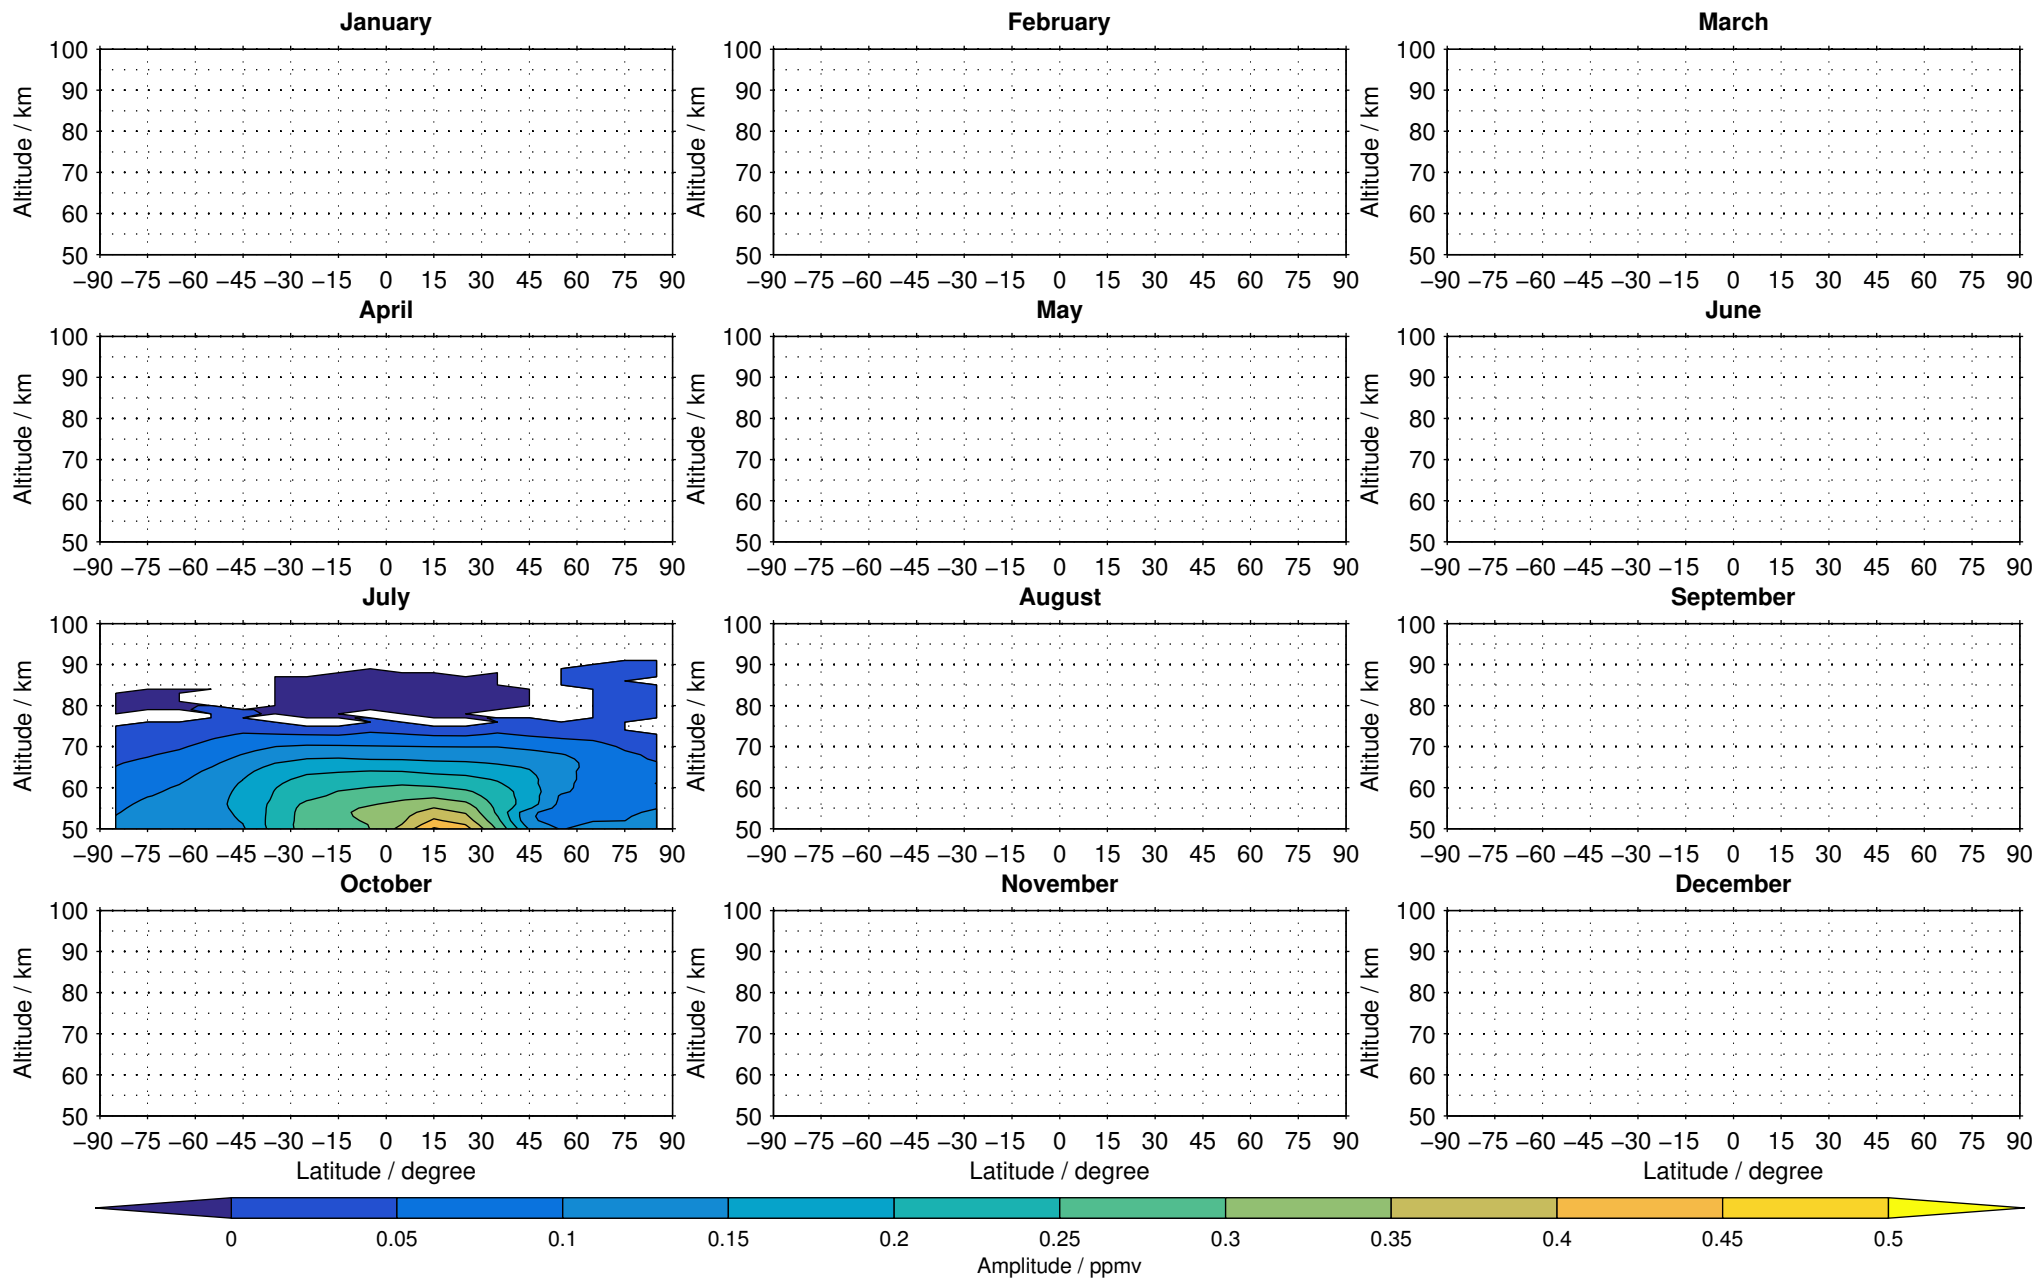

Envisat/MIPAS (IMKIAA) V5R v721 NLC methane distribution for 2005

Creation Time:
11-04-2017
21:23:13 LT

Envisat/MIPAS (IMKIAA) V5R v721 NLC methane distribution for 2007

Creation Time:
11-04-2017
21:23:14 LT

Envisat/MIPAS (IMKIAA) V5R v721 NLC methane distribution for 2008

Creation Time:
11-04-2017
21:23:15 LT

Envisat/MIPAS (IMKIAA) V5R v721 NLC methane distribution for 2009

Creation Time:
11-04-2017
21:23:15 LT

Envisat/MIPAS (IMKIAA) V5R v721 NLC methane distribution for 2010

Creation Time:
11-04-2017
21:23:16 LT

Envisat/MIPAS (IMKIAA) V5R v721 NLC methane distribution for 2011

Creation Time:
11-04-2017
21:23:17 LT