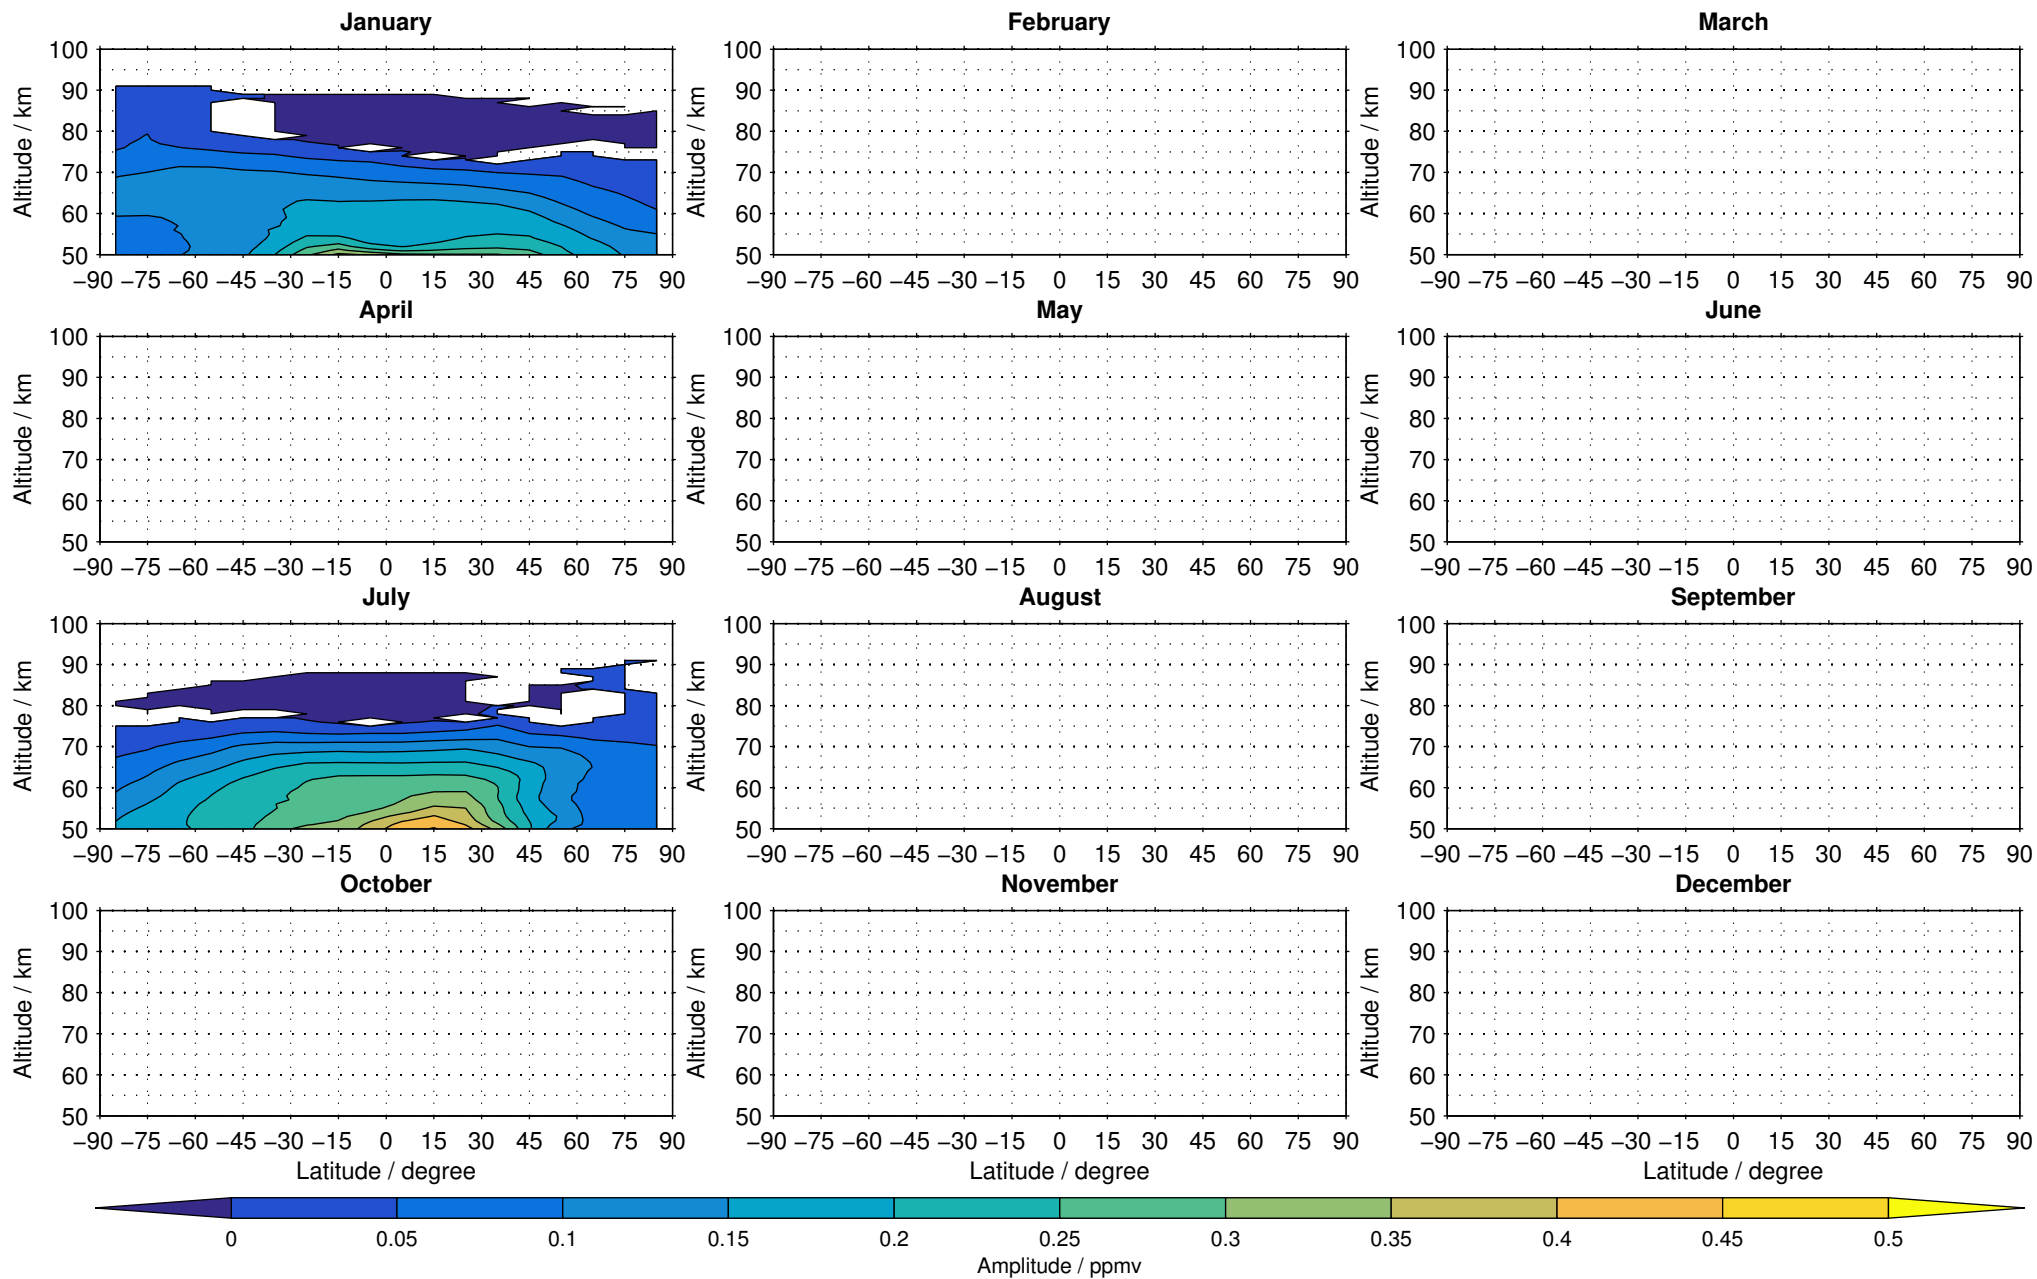

Envisat/MIPAS (IMKIAA) V5R v721 NLC methane distribution for 2008

Creation Time:
11-04-2017
21:23:15 LT

Envisat/MIPAS (IMKIAA) V5R v721 NLC methane distribution for 2009

Creation Time:
11-04-2017
21:23:15 LT

Envisat/MIPAS (IMKIAA) V5R v721 NLC methane distribution for 2010

Creation Time:
11-04-2017
21:23:16 LT

Envisat/MIPAS (IMKIAA) V5R v721 NLC methane distribution for 2011

Creation Time:
11-04-2017
21:23:17 LT