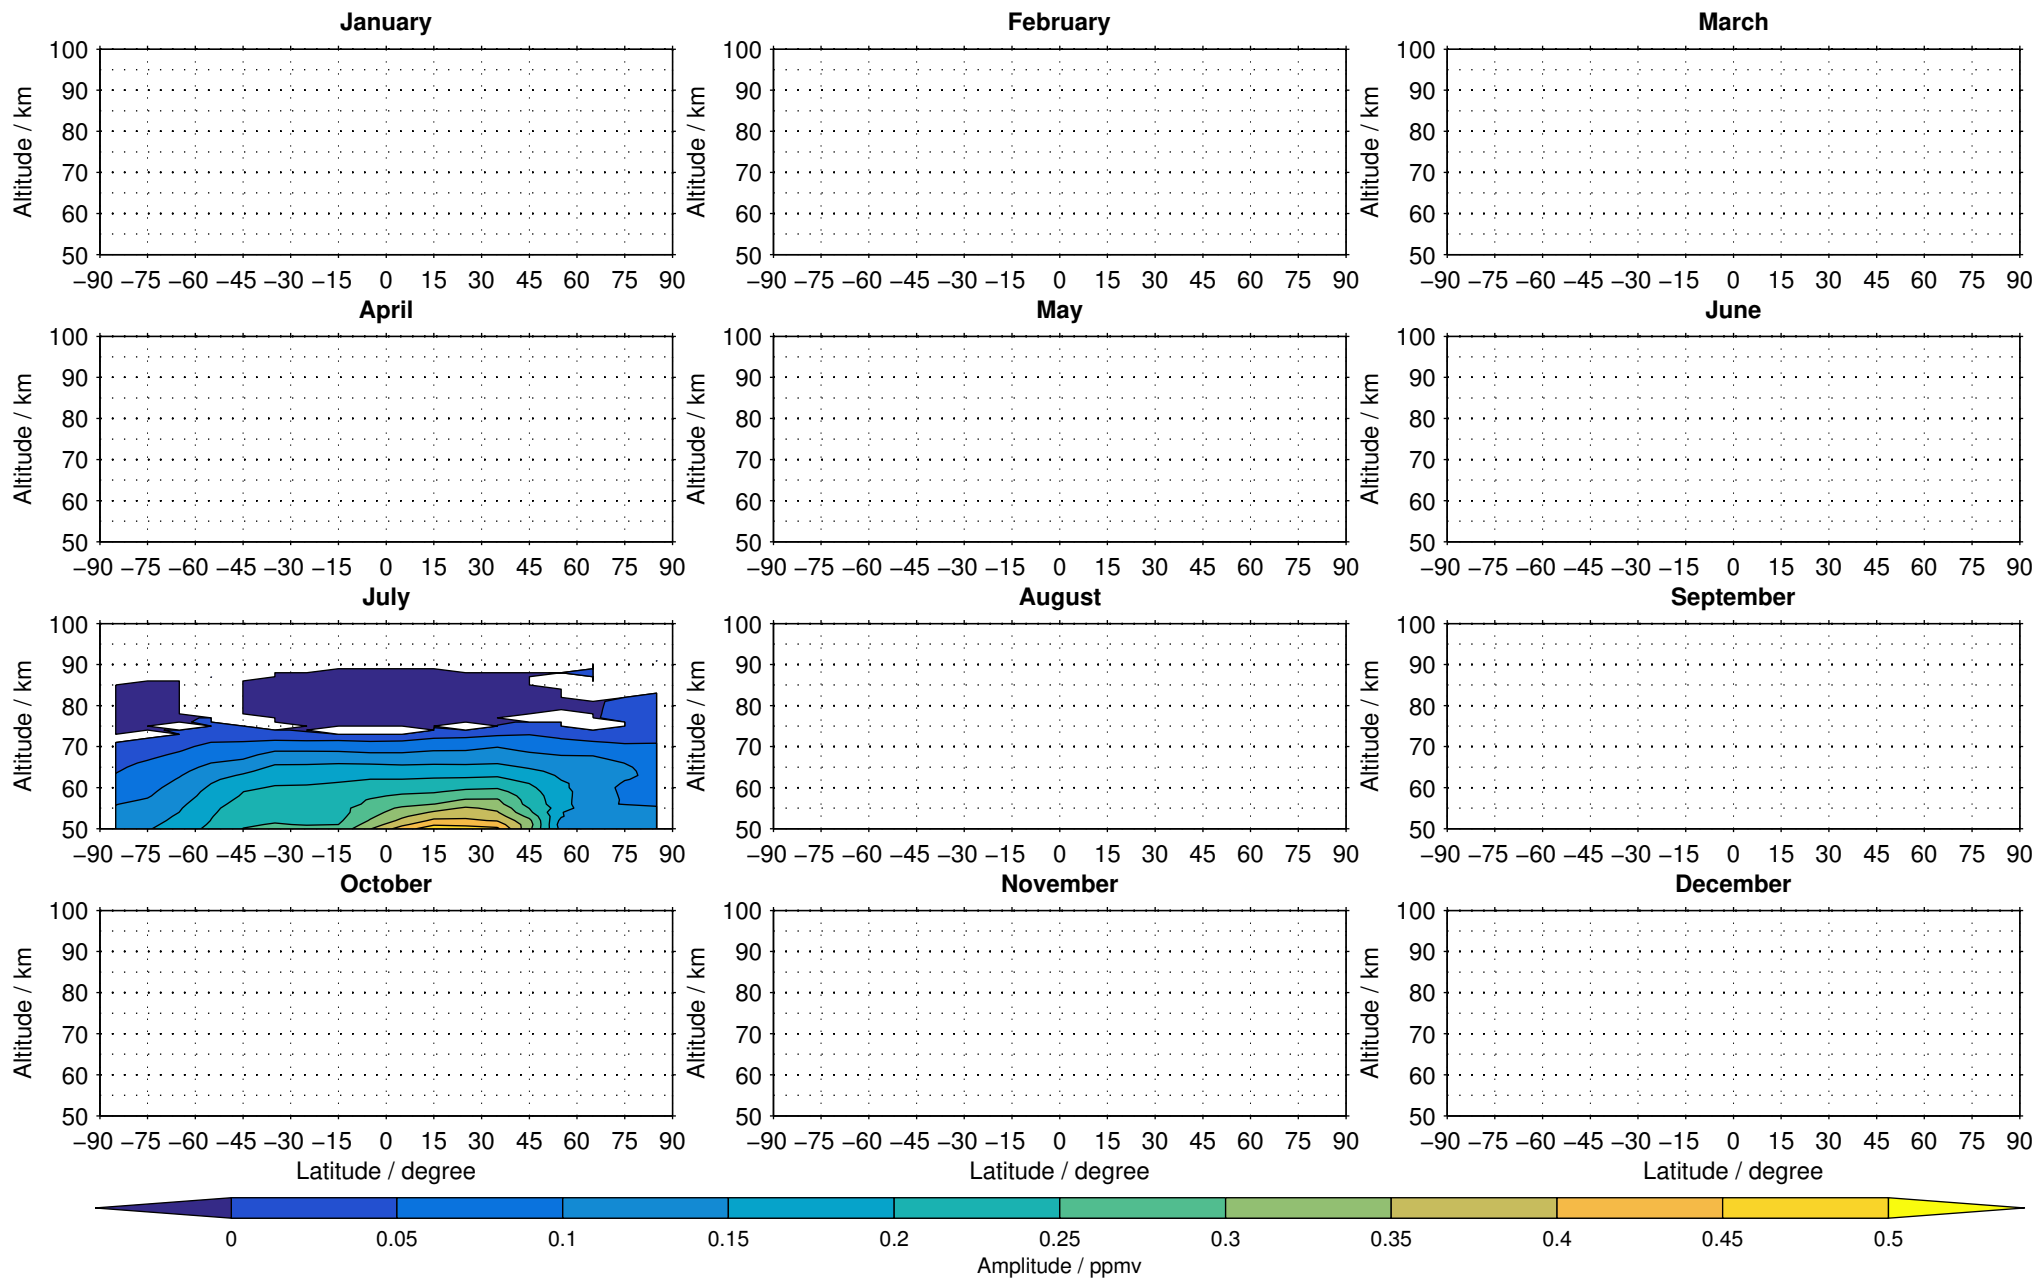

Envisat/MIPAS (IMKIAA) V5R v721 NLC methane distribution for 2005

Creation Time:
11-04-2017
21:23:13 LT

Envisat/MIPAS (IMKIAA) V5R v721 NLC methane distribution for 2007

Creation Time:
11-04-2017
21:23:14 LT

Envisat/MIPAS (IMKIAA) V5R v721 NLC methane distribution for 2008

Creation Time:
11-04-2017
21:23:15 LT

Envisat/MIPAS (IMKIAA) V5R v721 NLC methane distribution for 2009

Creation Time:
11-04-2017
21:23:15 LT

Envisat/MIPAS (IMKIAA) V5R v721 NLC methane distribution for 2010

Creation Time:
11-04-2017
21:23:16 LT

Envisat/MIPAS (IMKIAA) V5R v721 NLC methane distribution for 2011

Creation Time:
11-04-2017
21:23:17 LT