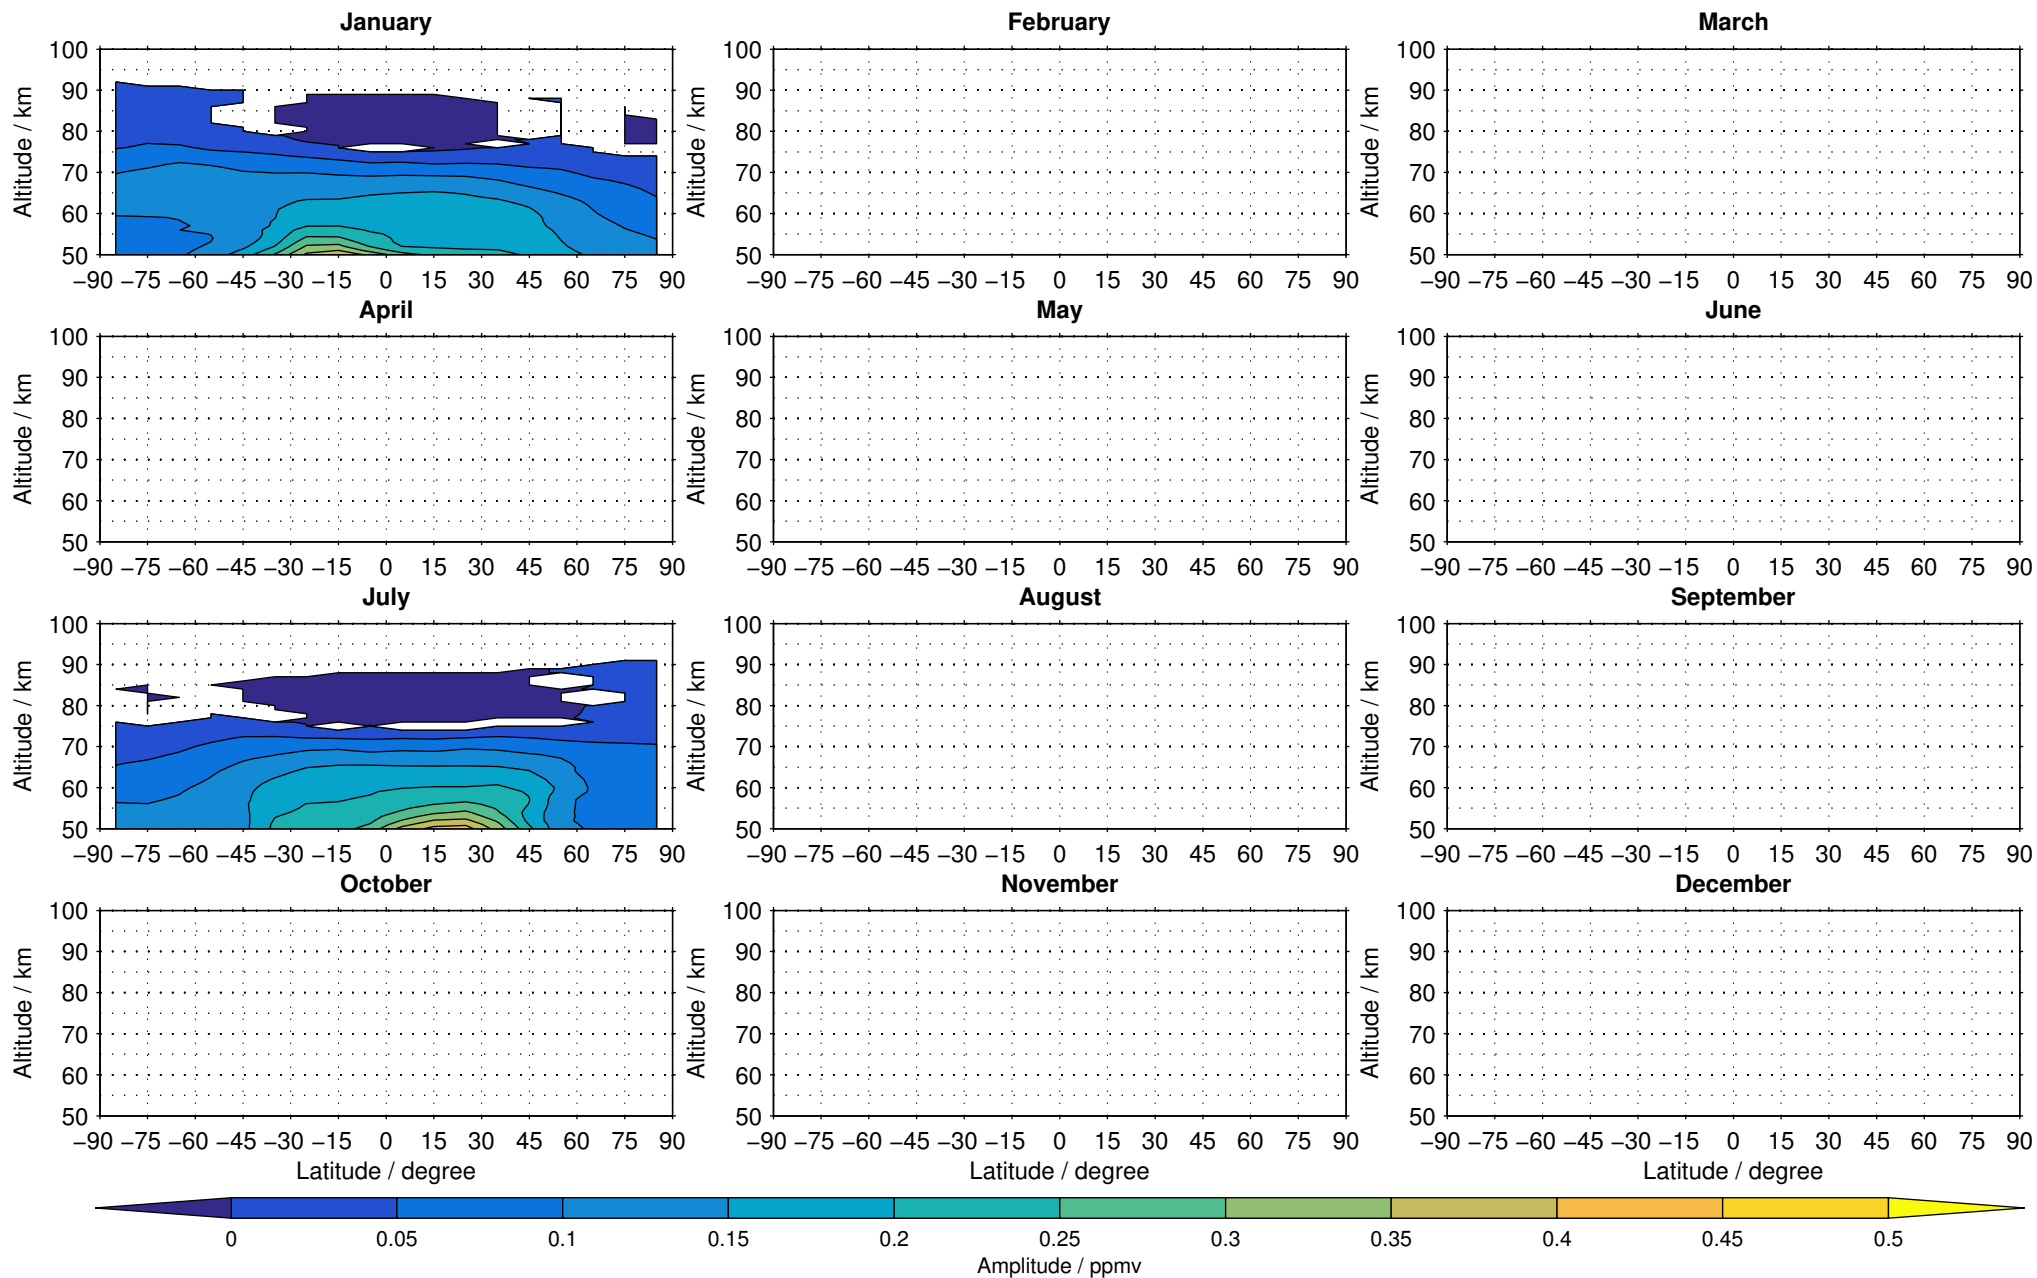

Envisat/MIPAS (IMKIAA) V5R v721 NLC methane distribution for 2005

Creation Time:
11-04-2017
21:23:13 LT

Envisat/MIPAS (IMKIAA) V5R v721 NLC methane distribution for 2007

Creation Time:
11-04-2017
21:23:14 LT

Envisat/MIPAS (IMKIAA) V5R v721 NLC methane distribution for 2008

Creation Time:
11-04-2017
21:23:15 LT

Envisat/MIPAS (IMKIAA) V5R v721 NLC methane distribution for 2009

Creation Time:
11-04-2017
21:23:15 LT

Envisat/MIPAS (IMKIAA) V5R v721 NLC methane distribution for 2010

Creation Time:
11-04-2017
21:23:16 LT

Envisat/MIPAS (IMKIAA) V5R v721 NLC methane distribution for 2011

Creation Time:
11-04-2017
21:23:17 LT