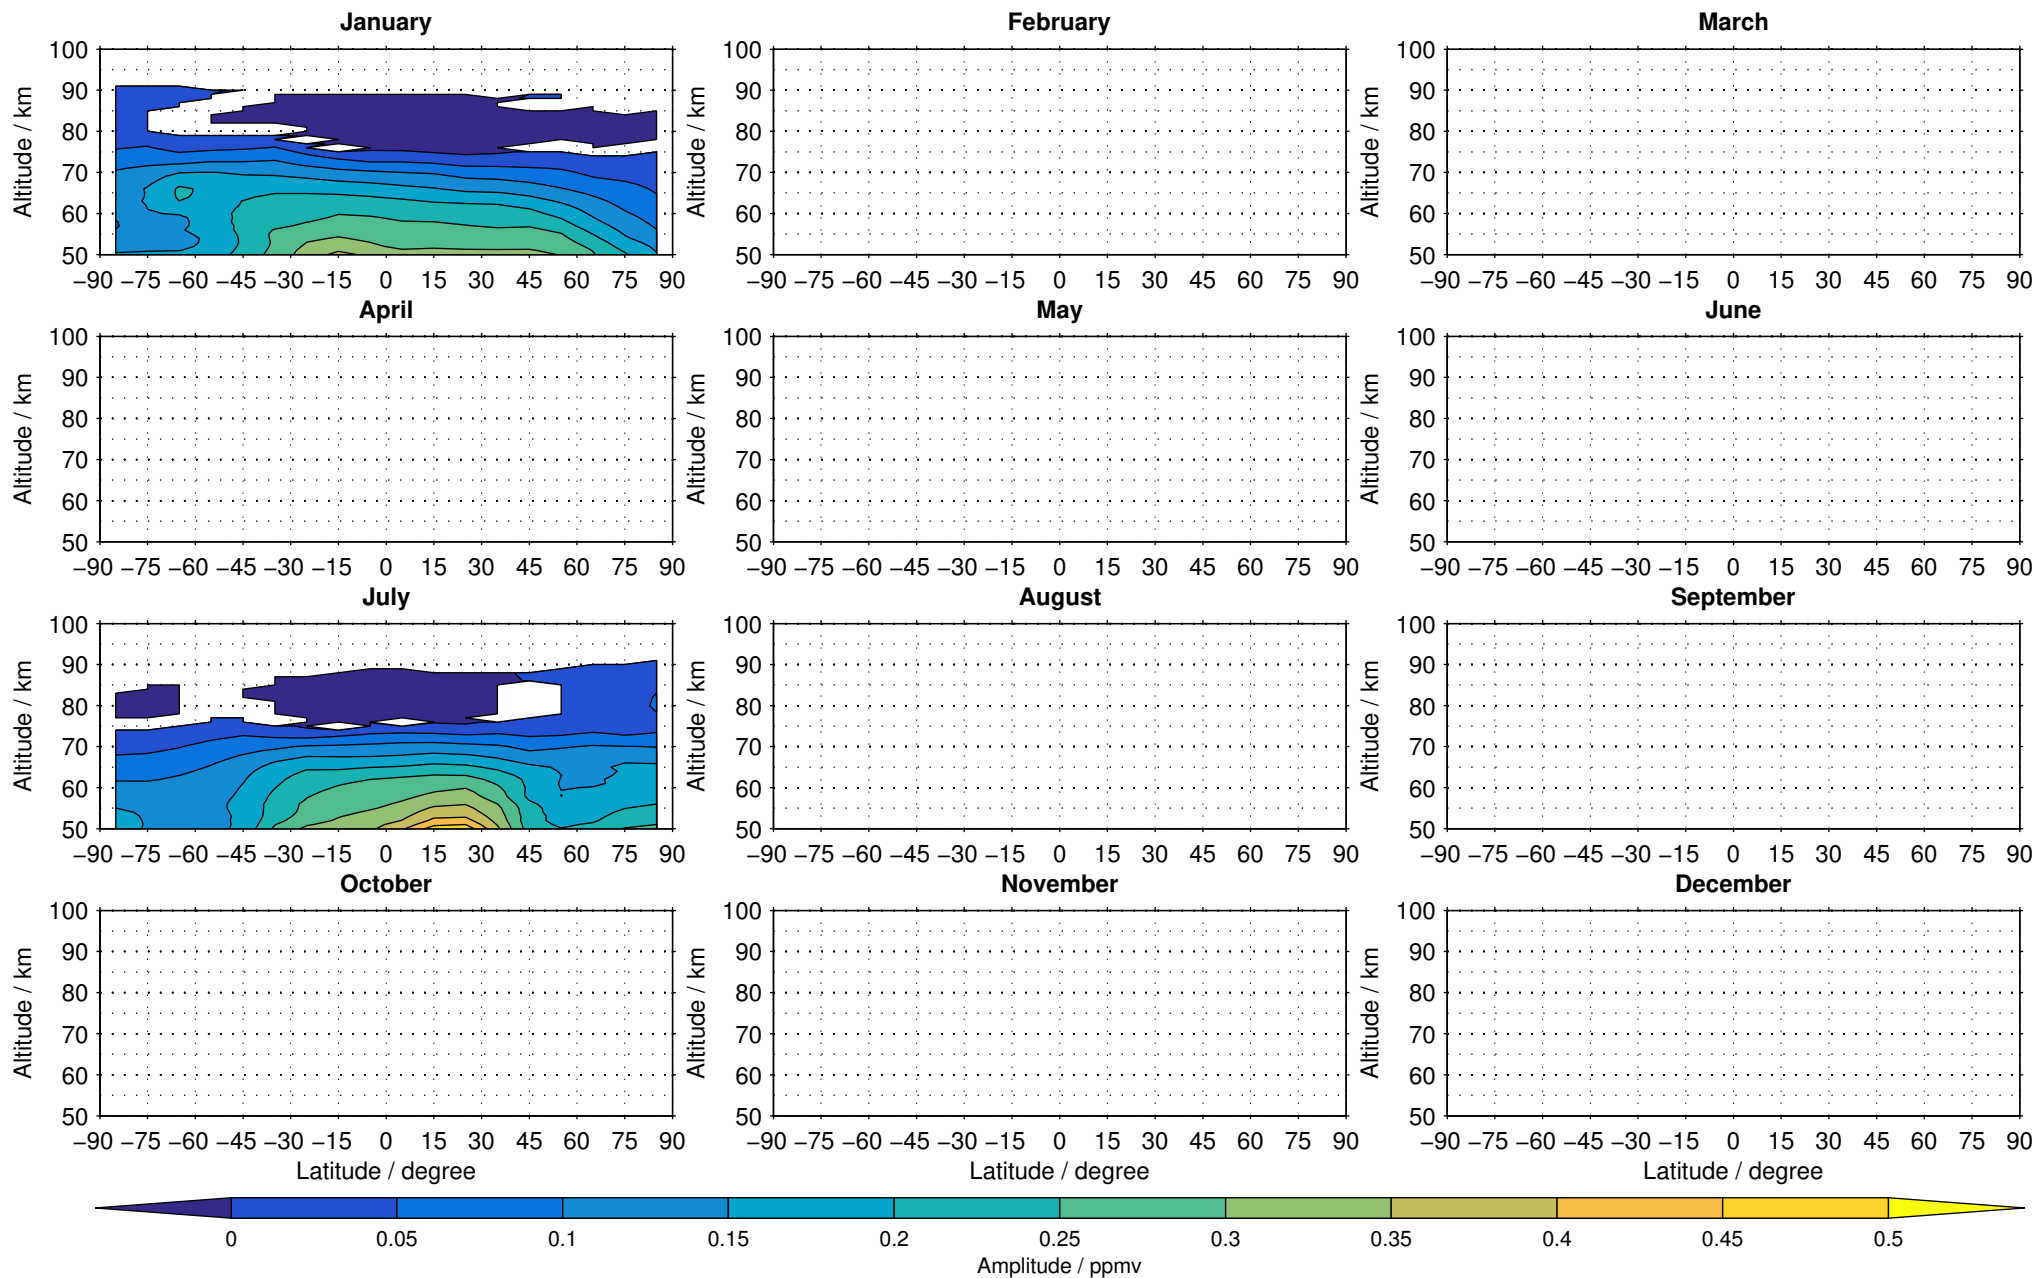

Envisat/MIPAS (IMKIAA) V5R v721 NLC methane distribution for 2008

Creation Time:
11-04-2017
21:23:15 LT

Envisat/MIPAS (IMKIAA) V5R v721 NLC methane distribution for 2009

Creation Time:
11-04-2017
21:23:15 LT

Envisat/MIPAS (IMKIAA) V5R v721 NLC methane distribution for 2010

Creation Time:
11-04-2017
21:23:16 LT

Envisat/MIPAS (IMKIAA) V5R v721 NLC methane distribution for 2011

Creation Time:
11-04-2017
21:23:17 LT