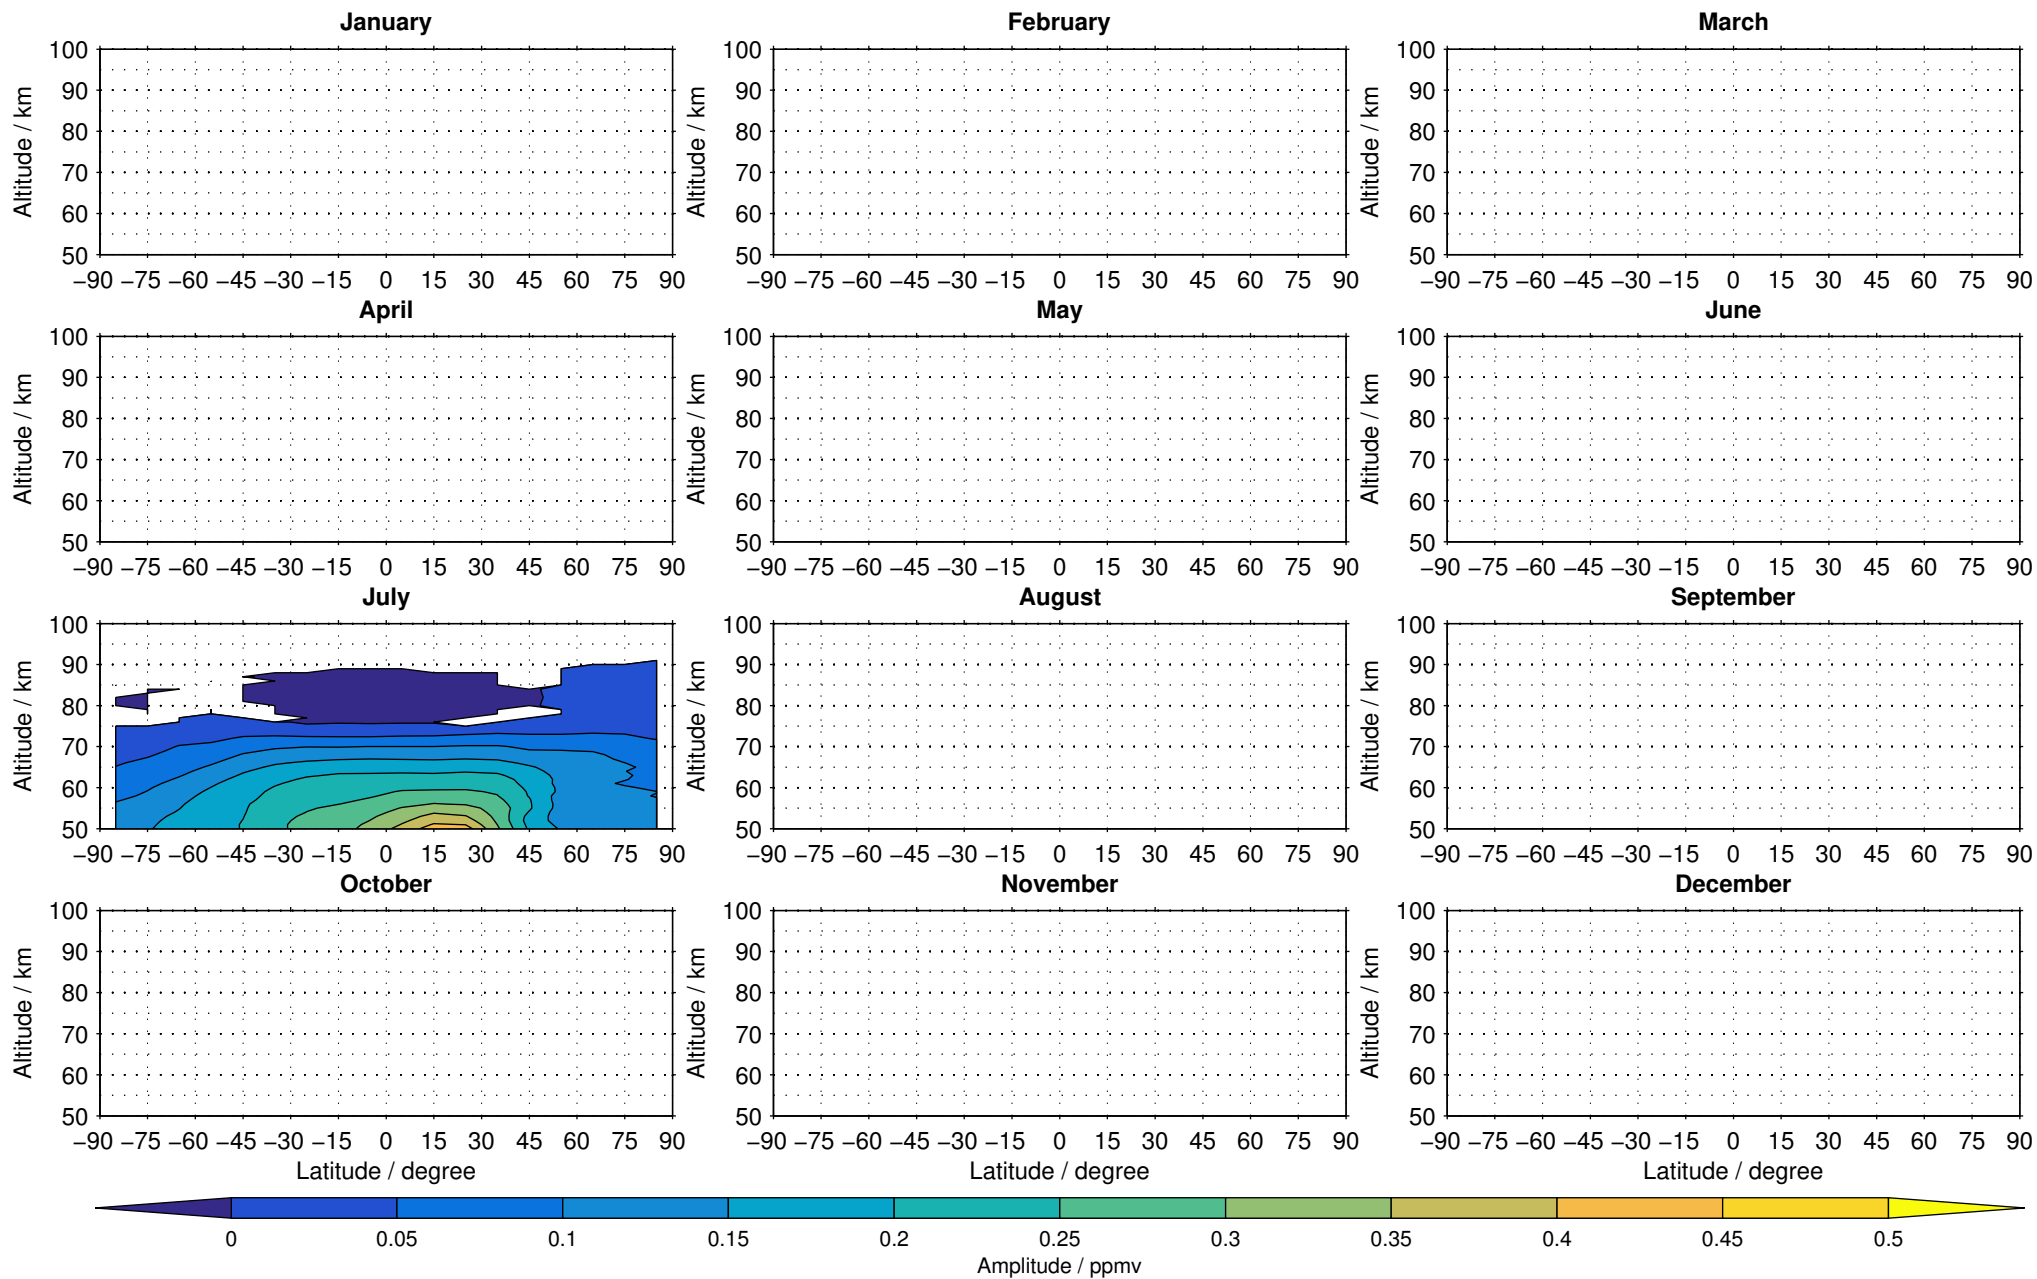

Envisat/MIPAS (IMKIAA) V5R v721 NLC methane distribution for 2005

Creation Time:
11-04-2017
21:23:13 LT

Envisat/MIPAS (IMKIAA) V5R v721 NLC methane distribution for 2007

Creation Time:
11-04-2017
21:23:14 LT

Envisat/MIPAS (IMKIAA) V5R v721 NLC methane distribution for 2008

Creation Time:
11-04-2017
21:23:15 LT

Envisat/MIPAS (IMKIAA) V5R v721 NLC methane distribution for 2009

Creation Time:
11-04-2017
21:23:15 LT

Envisat/MIPAS (IMKIAA) V5R v721 NLC methane distribution for 2010

Creation Time:
11-04-2017
21:23:16 LT

Envisat/MIPAS (IMKIAA) V5R v721 NLC methane distribution for 2011

Creation Time:
11-04-2017
21:23:17 LT