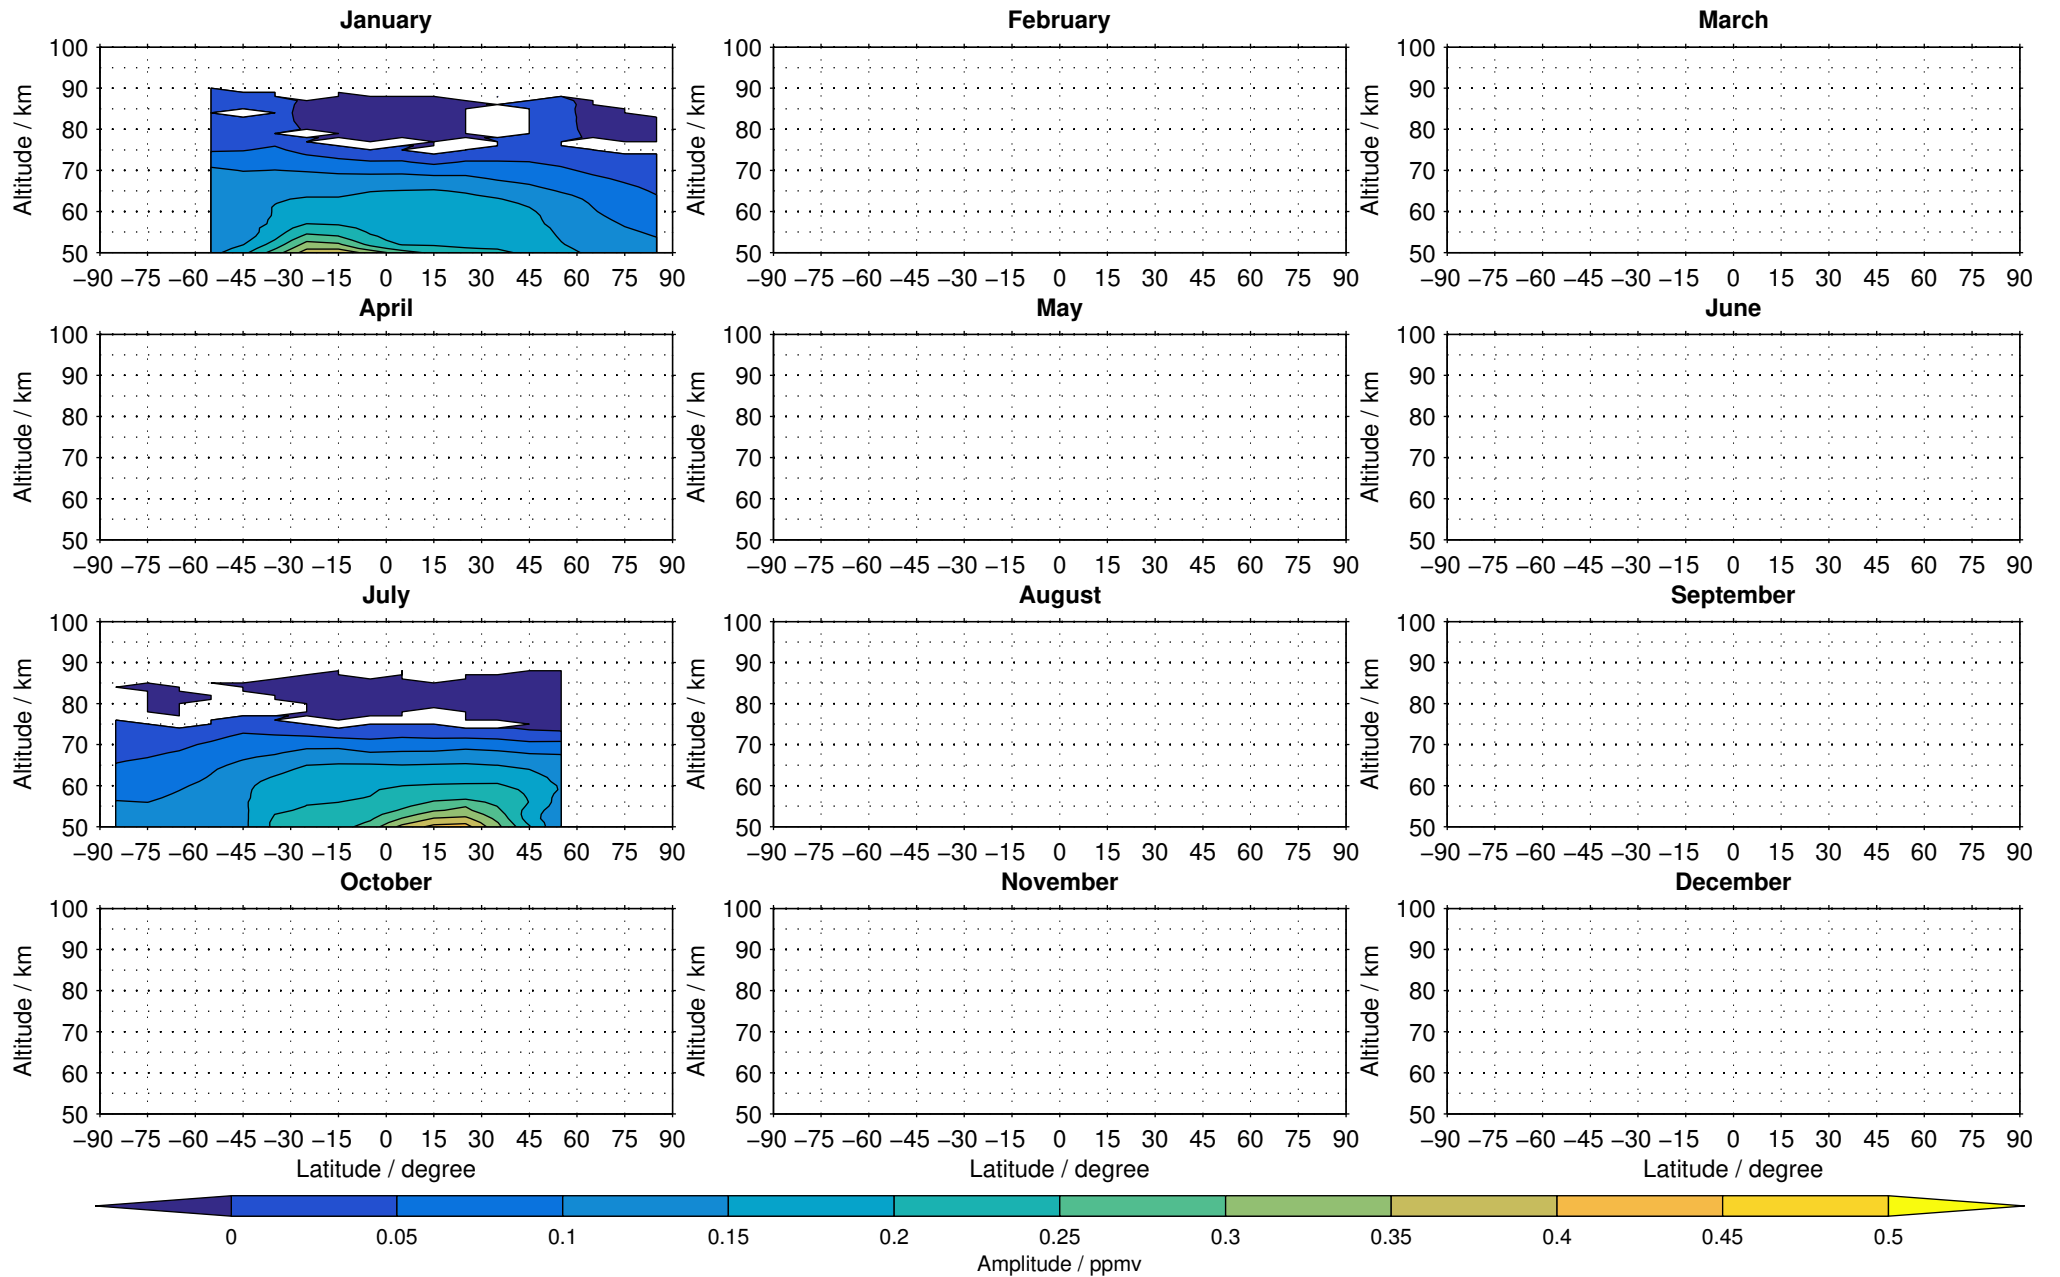

Envisat/MIPAS (IMKIAA) V5R v721 NLC nighttime methane distribution for 2005

Creation Time:
11-04-2017
21:23:33 LT

Envisat/MIPAS (IMKIAA) V5R v721 NLC nighttime methane distribution for 2007

Creation Time:
11-04-2017
21:23:33 LT

Envisat/MIPAS (IMKIAA) V5R v721 NLC nighttime methane distribution for 2008

Creation Time:
11-04-2017
21:23:34 LT

Envisat/MIPAS (IMKIAA) V5R v721 NLC nighttime methane distribution for 2009

Creation Time:
11-04-2017
21:23:35 LT

Envisat/MIPAS (IMKIAA) V5R v721 NLC nighttime methane distribution for 2010

Creation Time:
11-04-2017
21:23:35 LT

Envisat/MIPAS (IMKIAA) V5R v721 NLC nighttime methane distribution for 2011

Creation Time:
11-04-2017
21:23:36 LT

Envisat/MIPAS (IMKIAA) V5R v721 NLC nighttime methane distribution for 2012

Creation Time:
11-04-2017
21:23:37 LT