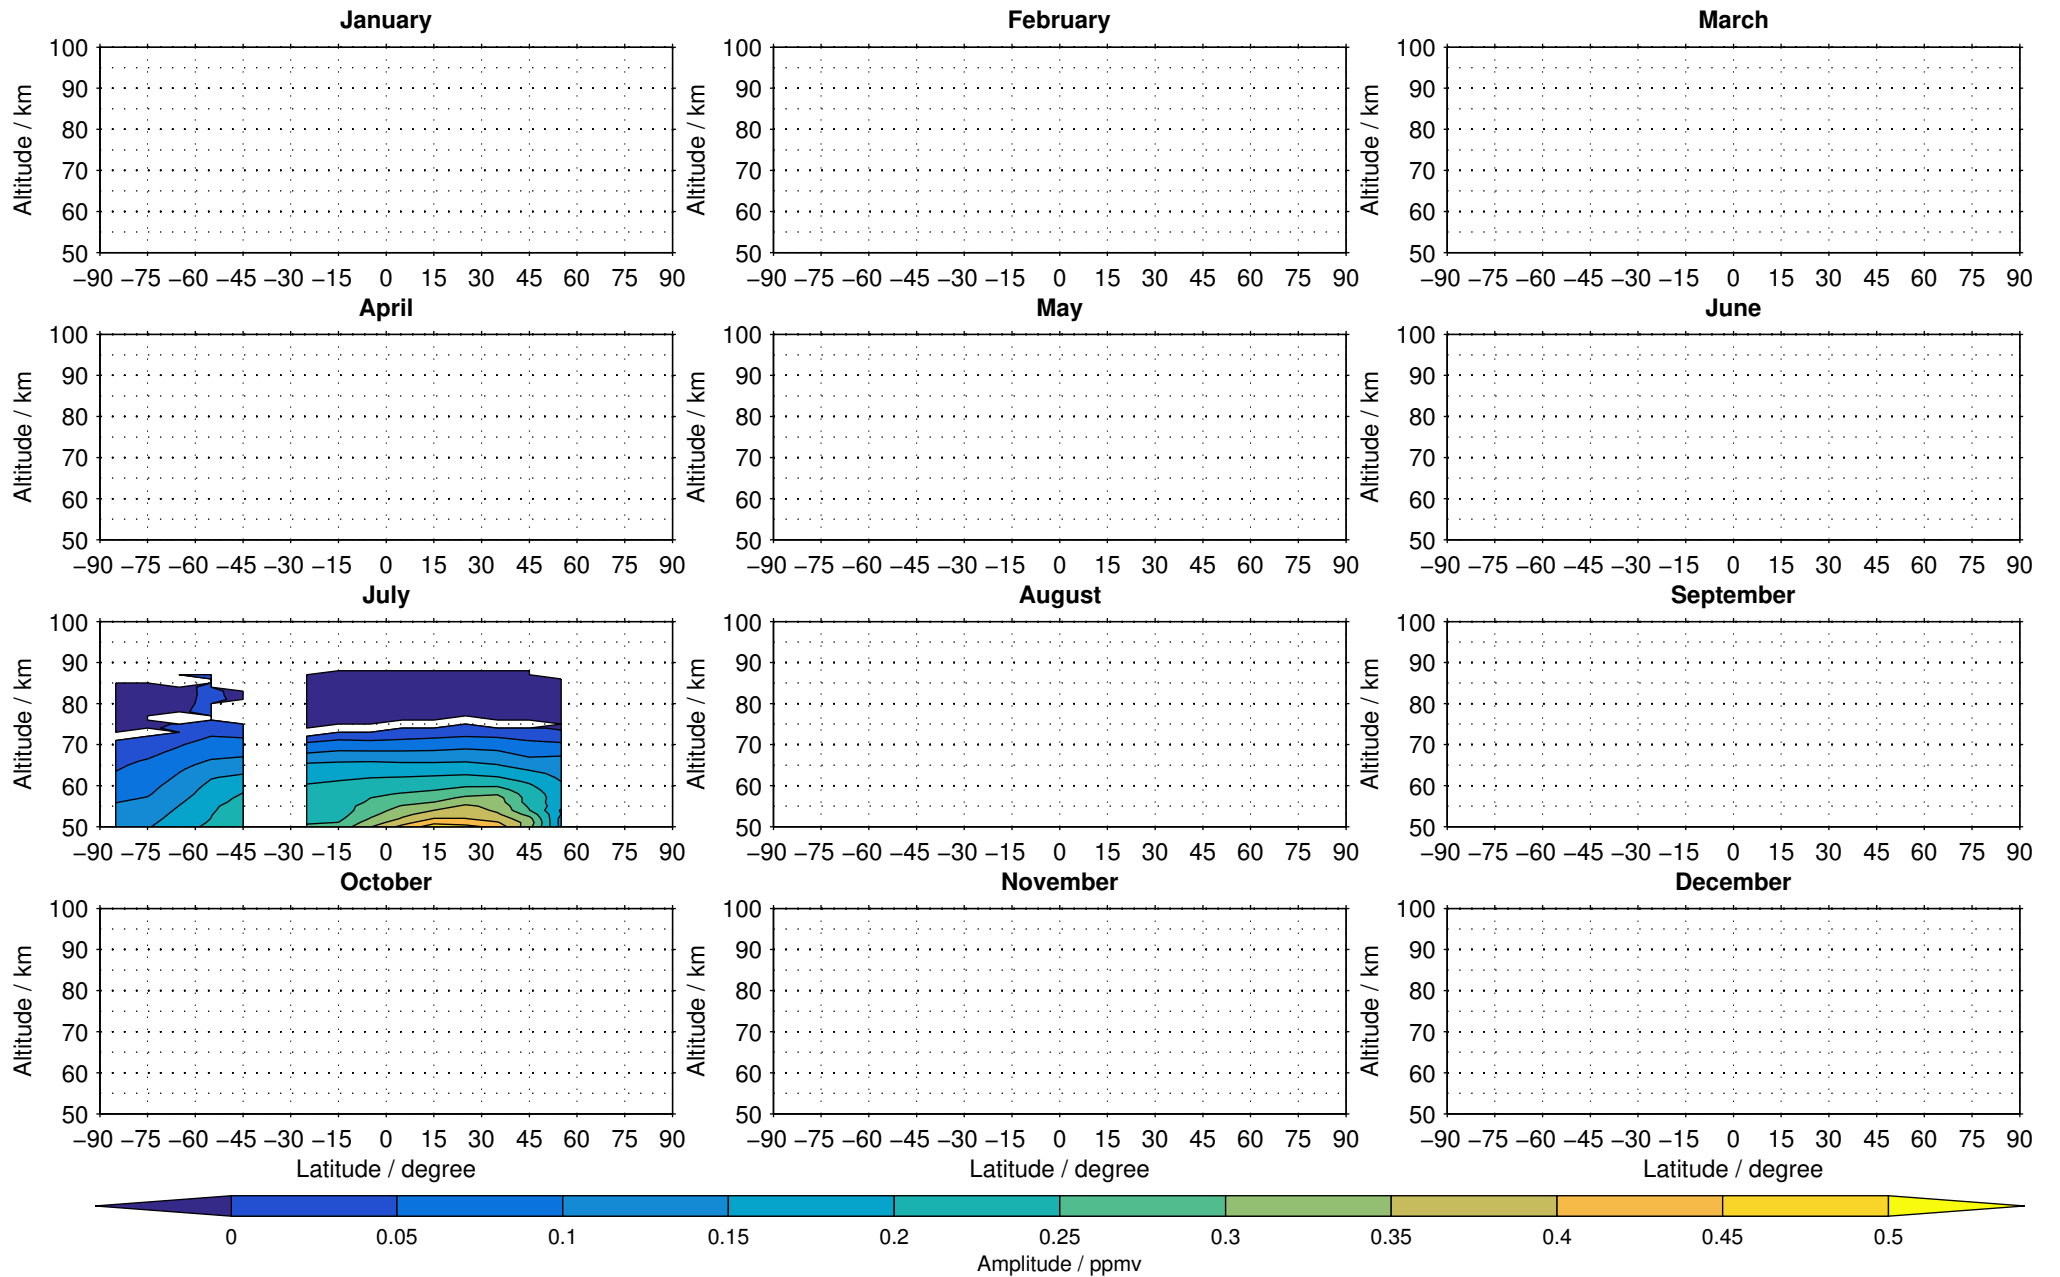

Envisat/MIPAS (IMKIAA) V5R v721 NLC nighttime methane distribution for 2005

Creation Time:
11-04-2017
21:23:33 LT

Envisat/MIPAS (IMKIAA) V5R v721 NLC nighttime methane distribution for 2007

Creation Time:
11-04-2017
21:23:33 LT

Envisat/MIPAS (IMKIAA) V5R v721 NLC nighttime methane distribution for 2008

Creation Time:
11-04-2017
21:23:34 LT

Envisat/MIPAS (IMKIAA) V5R v721 NLC nighttime methane distribution for 2009

Creation Time:
11-04-2017
21:23:35 LT

Envisat/MIPAS (IMKIAA) V5R v721 NLC nighttime methane distribution for 2010

Creation Time:
11-04-2017
21:23:35 LT

Envisat/MIPAS (IMKIAA) V5R v721 NLC nighttime methane distribution for 2011

Creation Time:
11-04-2017
21:23:36 LT