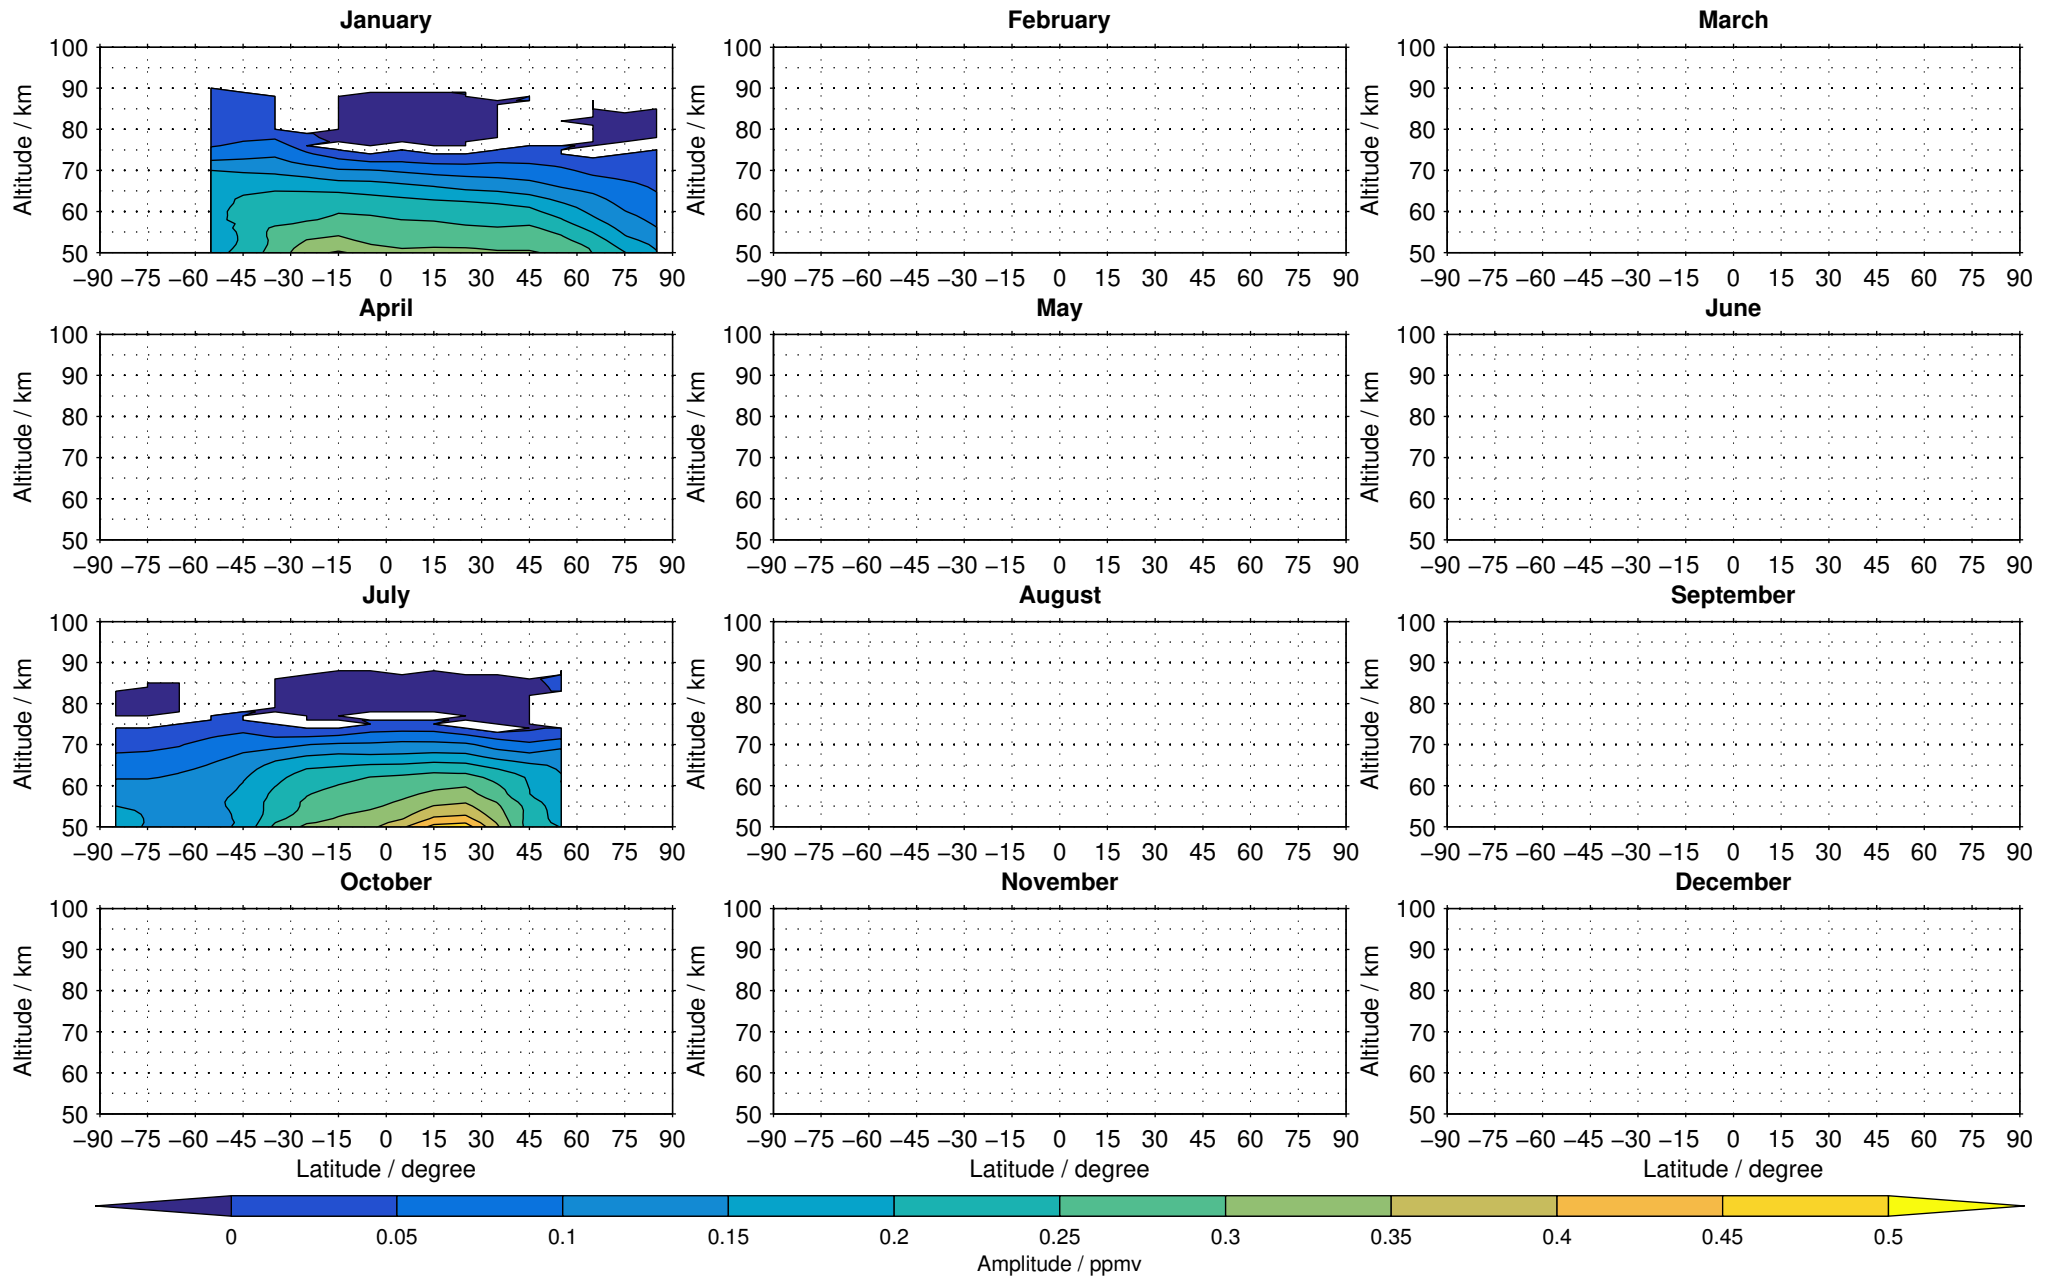

Envisat/MIPAS (IMKIAA) V5R v721 NLC nighttime methane distribution for 2008

Creation Time:
11-04-2017
21:23:34 LT

Envisat/MIPAS (IMKIAA) V5R v721 NLC nighttime methane distribution for 2009

Creation Time:
11-04-2017
21:23:35 LT

Envisat/MIPAS (IMKIAA) V5R v721 NLC nighttime methane distribution for 2010

Creation Time:
11-04-2017
21:23:35 LT

Envisat/MIPAS (IMKIAA) V5R v721 NLC nighttime methane distribution for 2011

Creation Time:
11-04-2017
21:23:36 LT

Envisat/MIPAS (IMKIAA) V5R v721 NLC nighttime methane distribution for 2012

Creation Time:
11-04-2017
21:23:37 LT