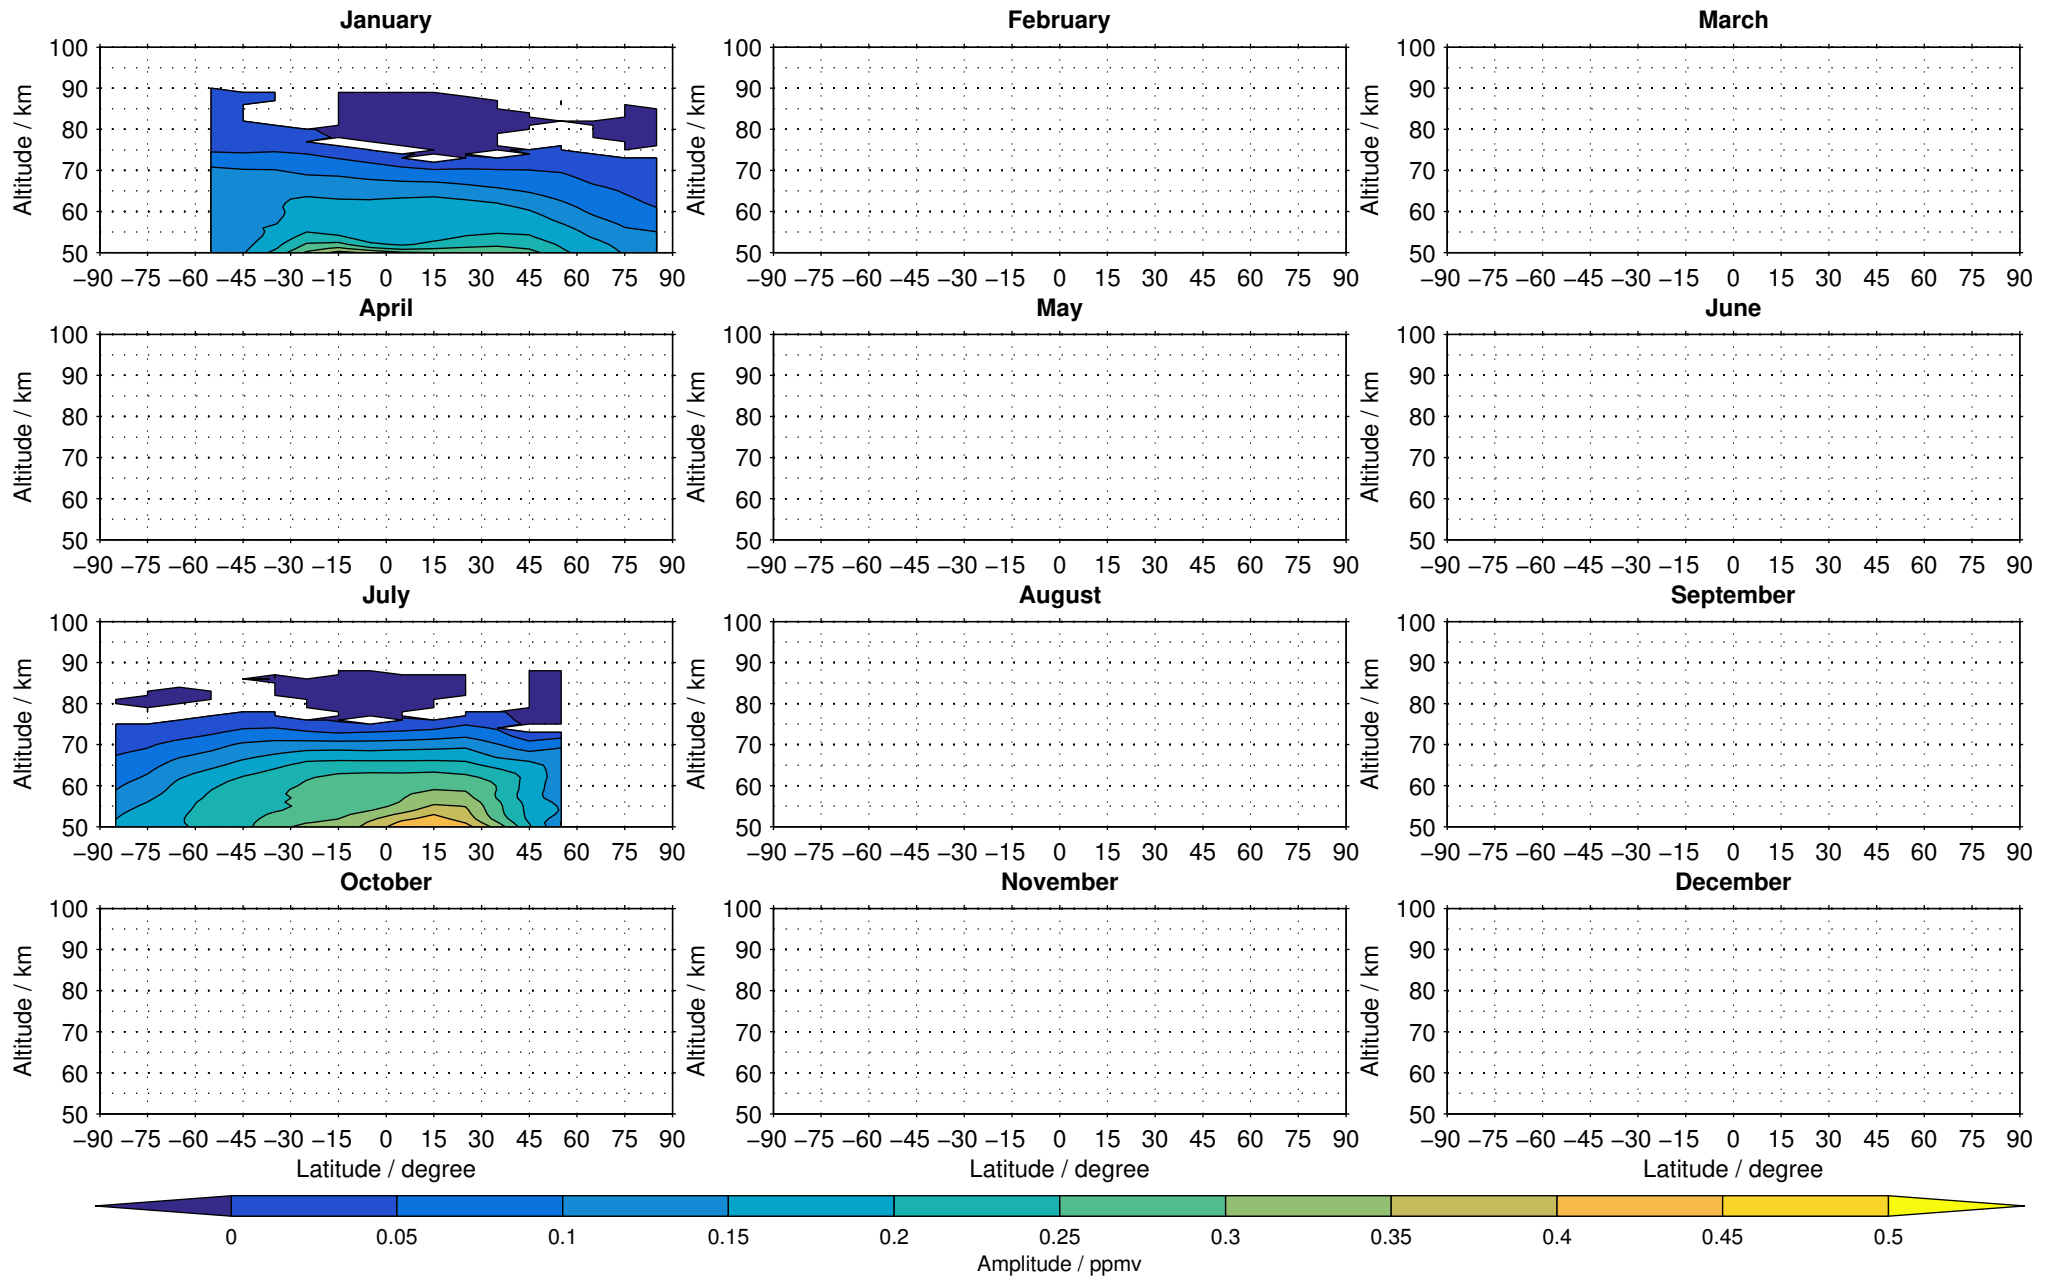

Envisat/MIPAS (IMKIAA) V5R v721 NLC nighttime methane distribution for 2008

Creation Time:
11-04-2017
21:23:34 LT

Envisat/MIPAS (IMKIAA) V5R v721 NLC nighttime methane distribution for 2009

Creation Time:
11-04-2017
21:23:35 LT

Envisat/MIPAS (IMKIAA) V5R v721 NLC nighttime methane distribution for 2010

Creation Time:
11-04-2017
21:23:35 LT

Envisat/MIPAS (IMKIAA) V5R v721 NLC nighttime methane distribution for 2011

Creation Time:
11-04-2017
21:23:36 LT

Envisat/MIPAS (IMKIAA) V5R v721 NLC nighttime methane distribution for 2012

Creation Time:
11-04-2017
21:23:37 LT