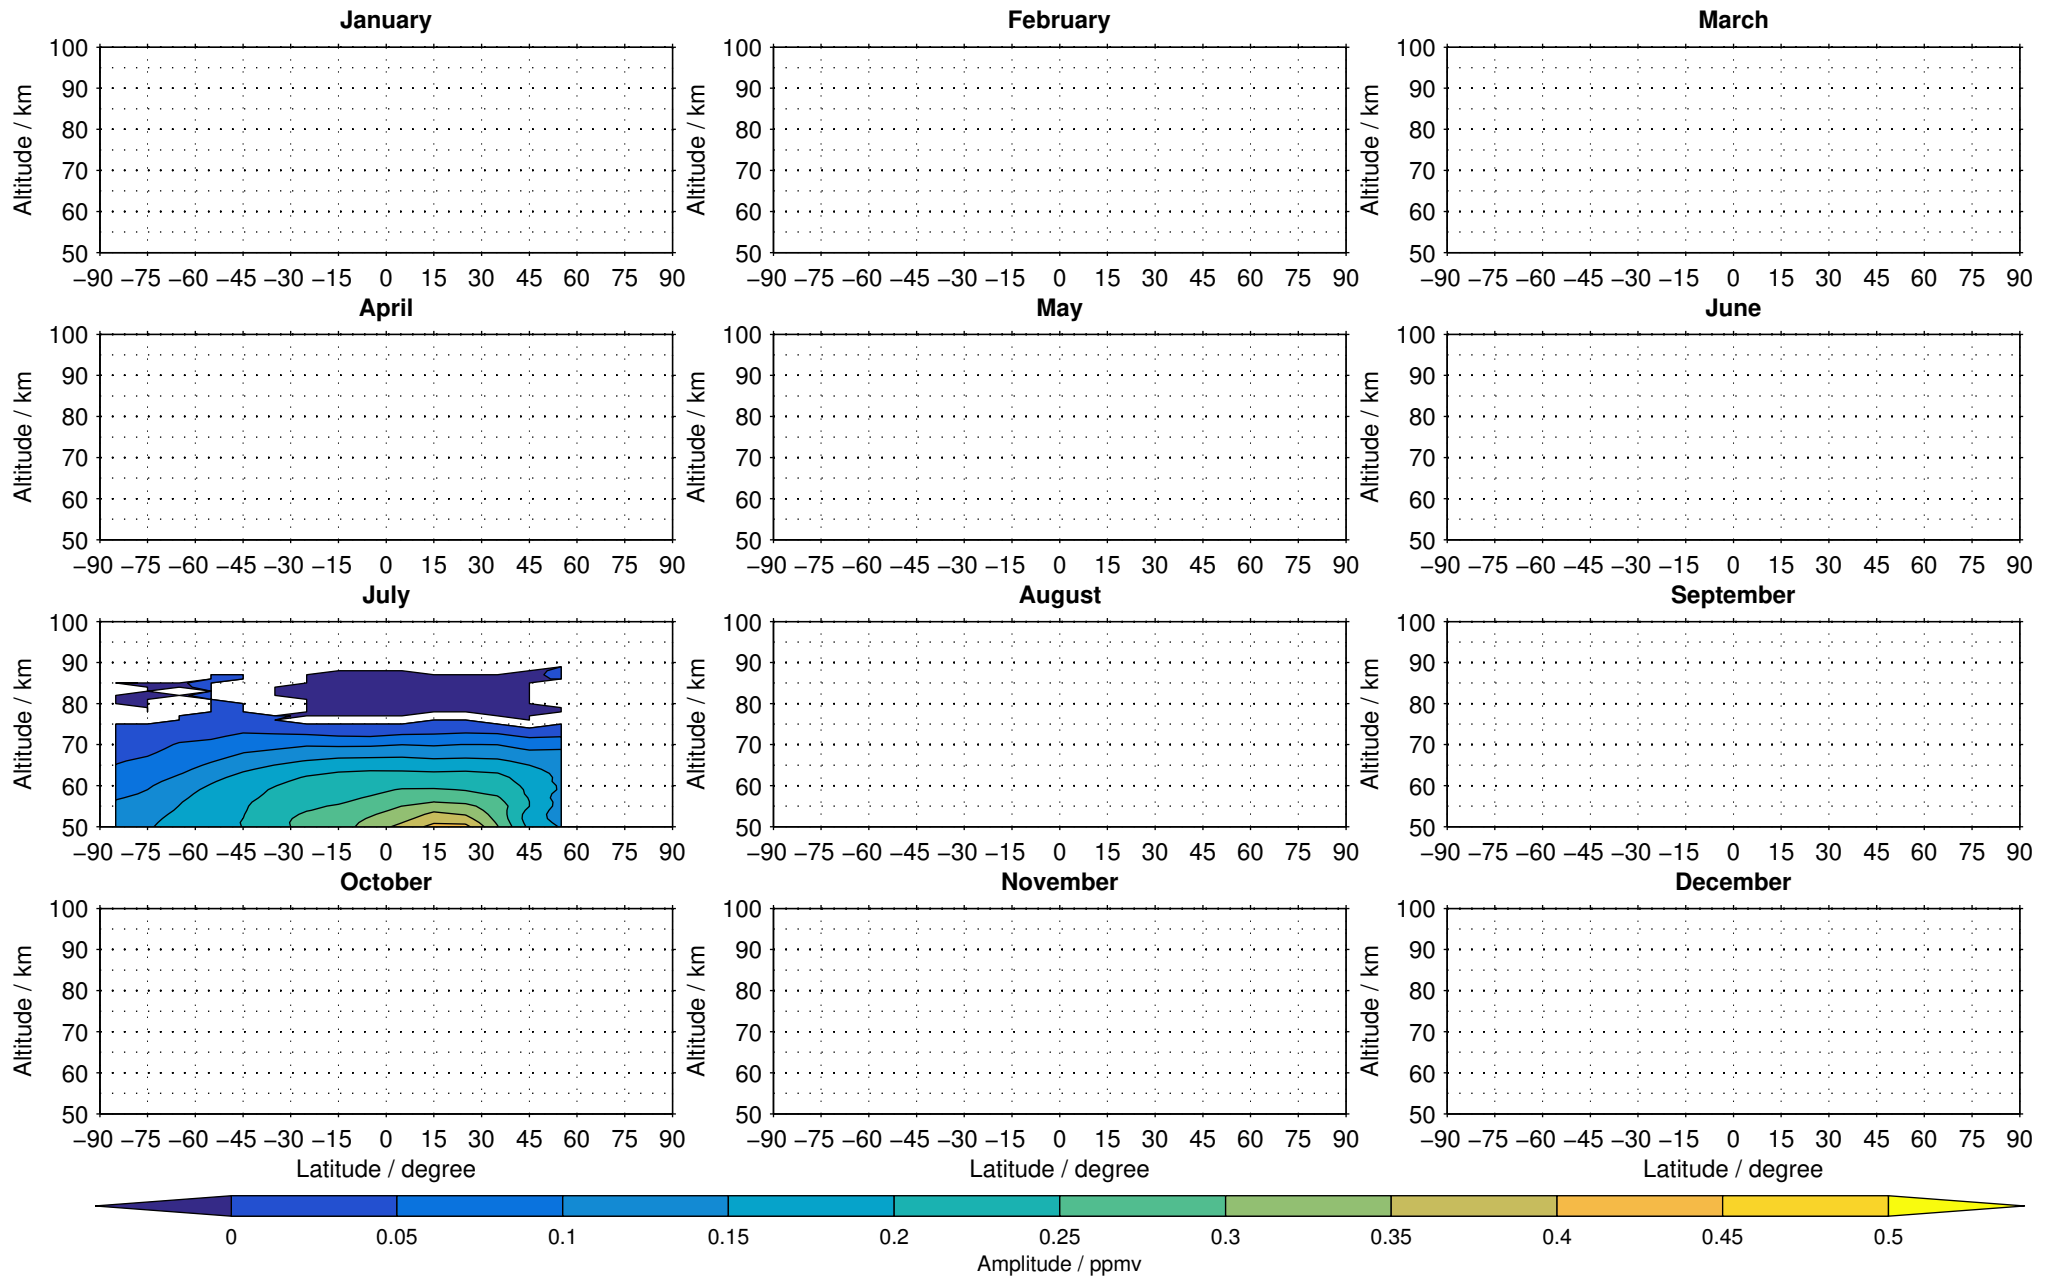

Envisat/MIPAS (IMKIAA) V5R v721 NLC nighttime methane distribution for 2005

Creation Time:
11-04-2017
21:23:33 LT

Envisat/MIPAS (IMKIAA) V5R v721 NLC nighttime methane distribution for 2007

Creation Time:
11-04-2017
21:23:33 LT

Envisat/MIPAS (IMKIAA) V5R v721 NLC nighttime methane distribution for 2008

Creation Time:
11-04-2017
21:23:34 LT

Envisat/MIPAS (IMKIAA) V5R v721 NLC nighttime methane distribution for 2009

Creation Time:
11-04-2017
21:23:35 LT

Envisat/MIPAS (IMKIAA) V5R v721 NLC nighttime methane distribution for 2010

Creation Time:
11-04-2017
21:23:35 LT

Envisat/MIPAS (IMKIAA) V5R v721 NLC nighttime methane distribution for 2011

Creation Time:
11-04-2017
21:23:36 LT

Envisat/MIPAS (IMKIAA) V5R v721 NLC nighttime methane distribution for 2012

Creation Time:
11-04-2017
21:23:37 LT