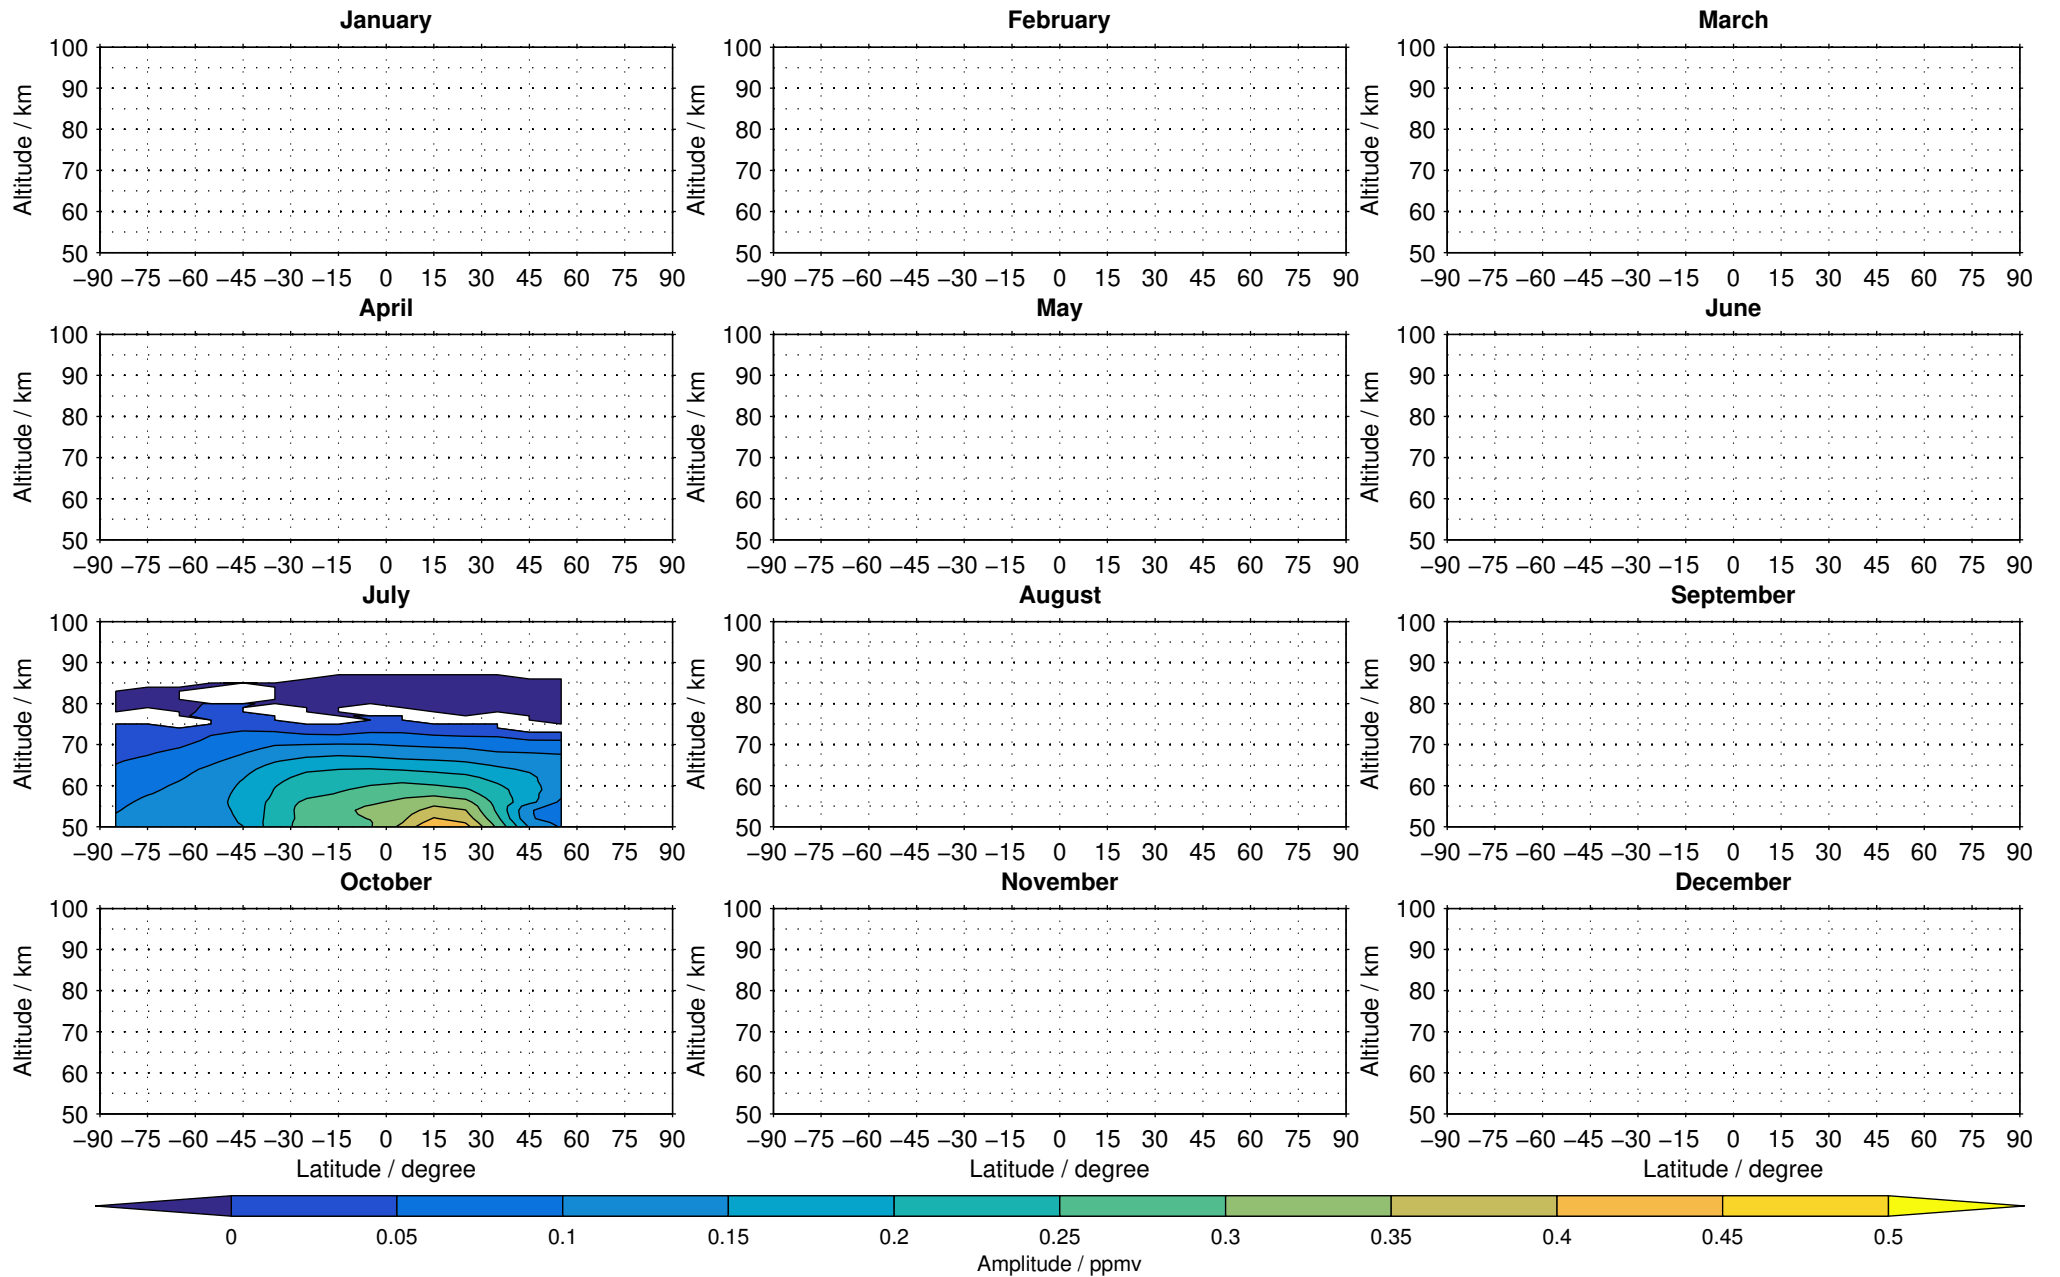

Envisat/MIPAS (IMKIAA) V5R v721 NLC nighttime methane distribution for 2005

Creation Time:
11-04-2017
21:23:33 LT

Envisat/MIPAS (IMKIAA) V5R v721 NLC nighttime methane distribution for 2007

Creation Time:
11-04-2017
21:23:33 LT

Envisat/MIPAS (IMKIAA) V5R v721 NLC nighttime methane distribution for 2008

Creation Time:
11-04-2017
21:23:34 LT

Envisat/MIPAS (IMKIAA) V5R v721 NLC nighttime methane distribution for 2009

Creation Time:
11-04-2017
21:23:35 LT

Envisat/MIPAS (IMKIAA) V5R v721 NLC nighttime methane distribution for 2010

Creation Time:
11-04-2017
21:23:35 LT

Envisat/MIPAS (IMKIAA) V5R v721 NLC nighttime methane distribution for 2011

Creation Time:
11-04-2017
21:23:36 LT