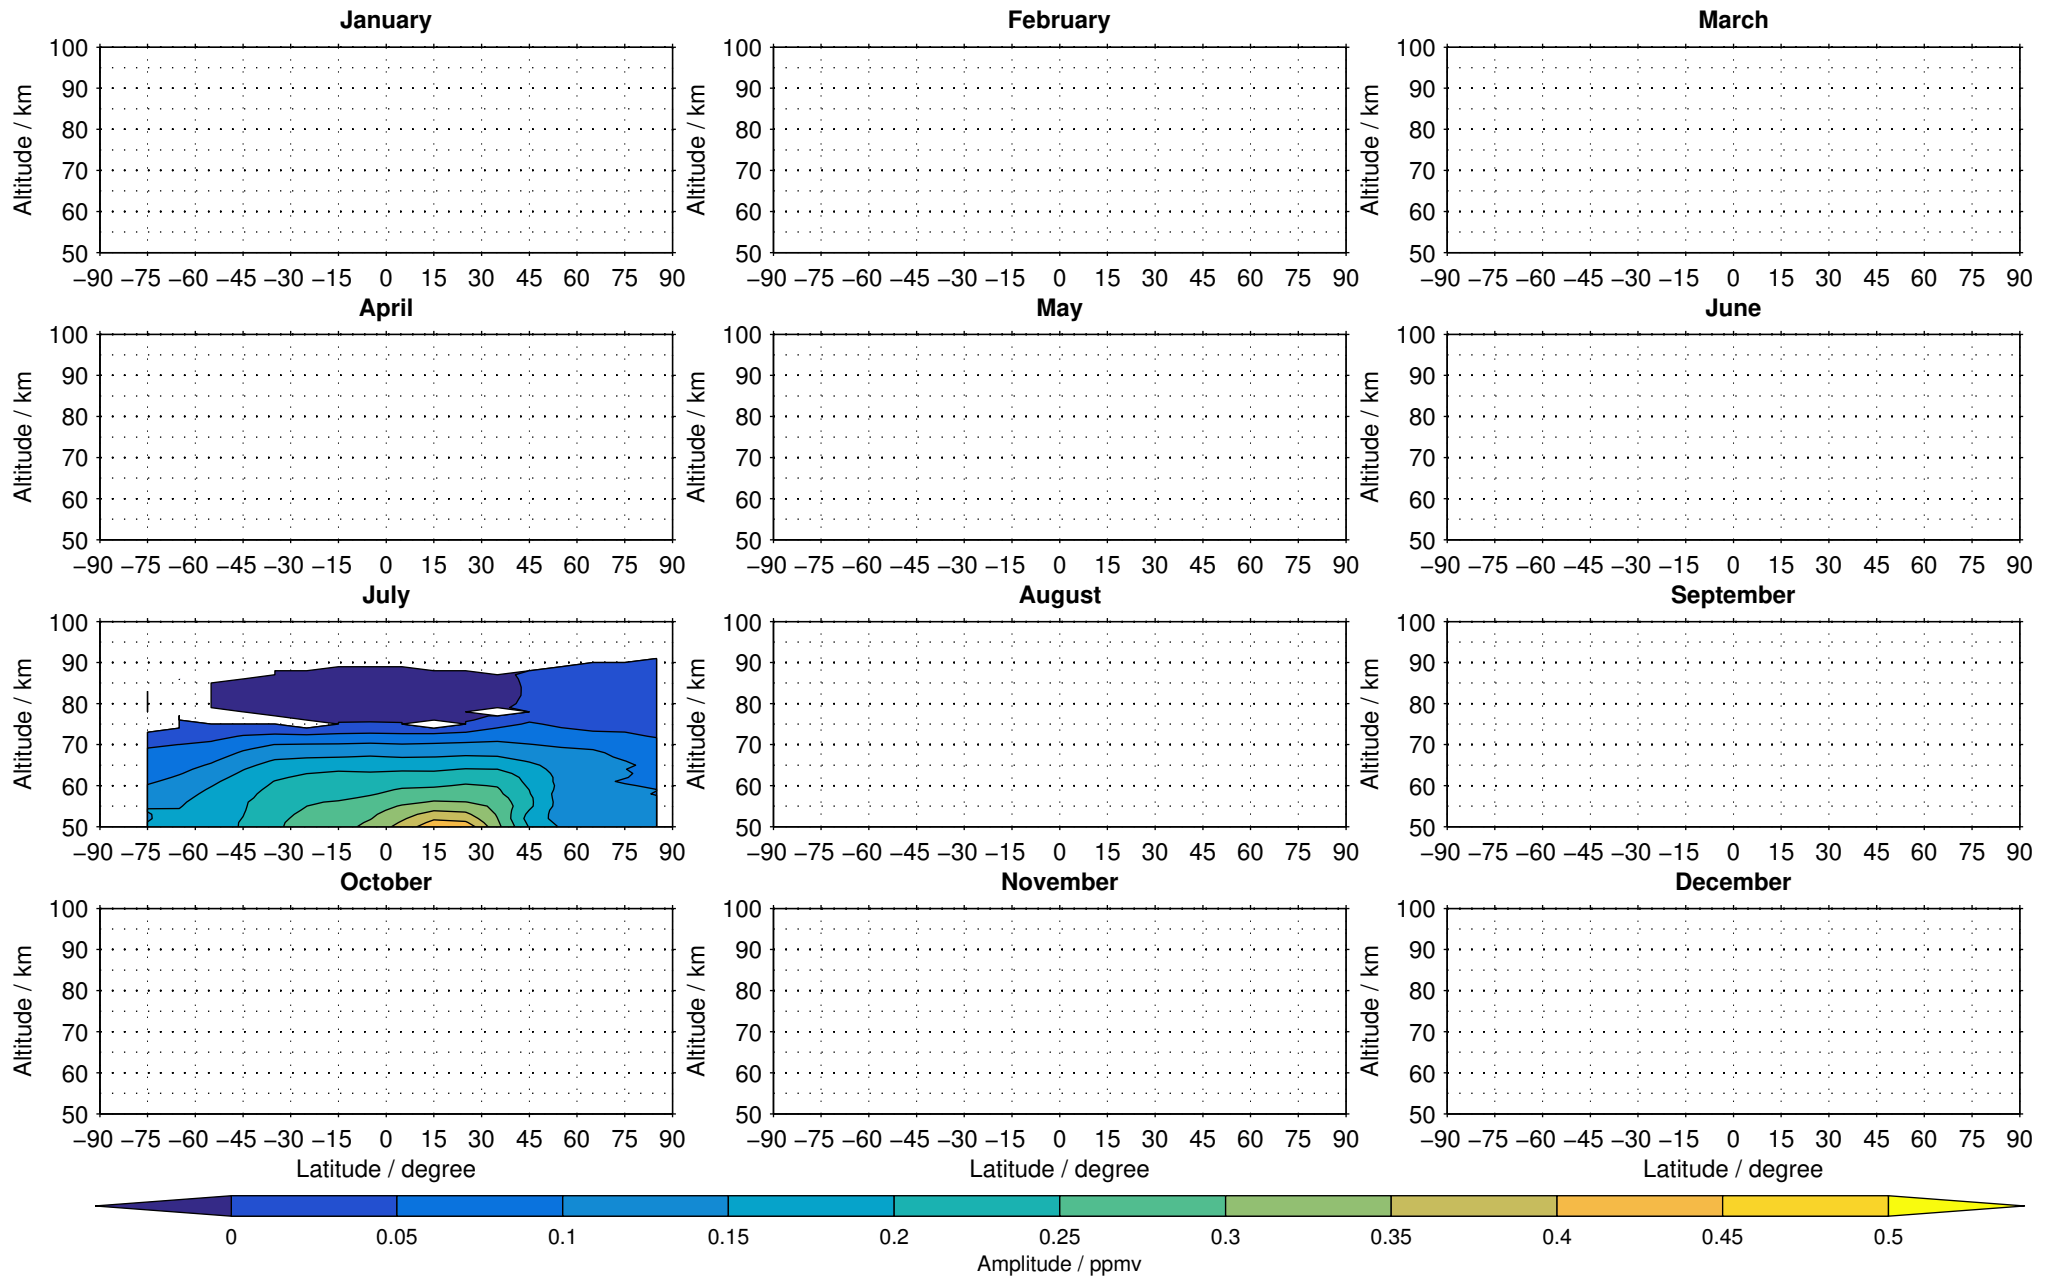

# Envisat/MIPAS (IMKIAA) V5R v721 NLC daytime methane distribution for 2005

Creation Time:  
11-04-2017  
21:23:24 LT

# Envisat/MIPAS (IMKIAA) V5R v721 NLC daytime methane distribution for 2007

Creation Time:  
11-04-2017  
21:23:24 LT