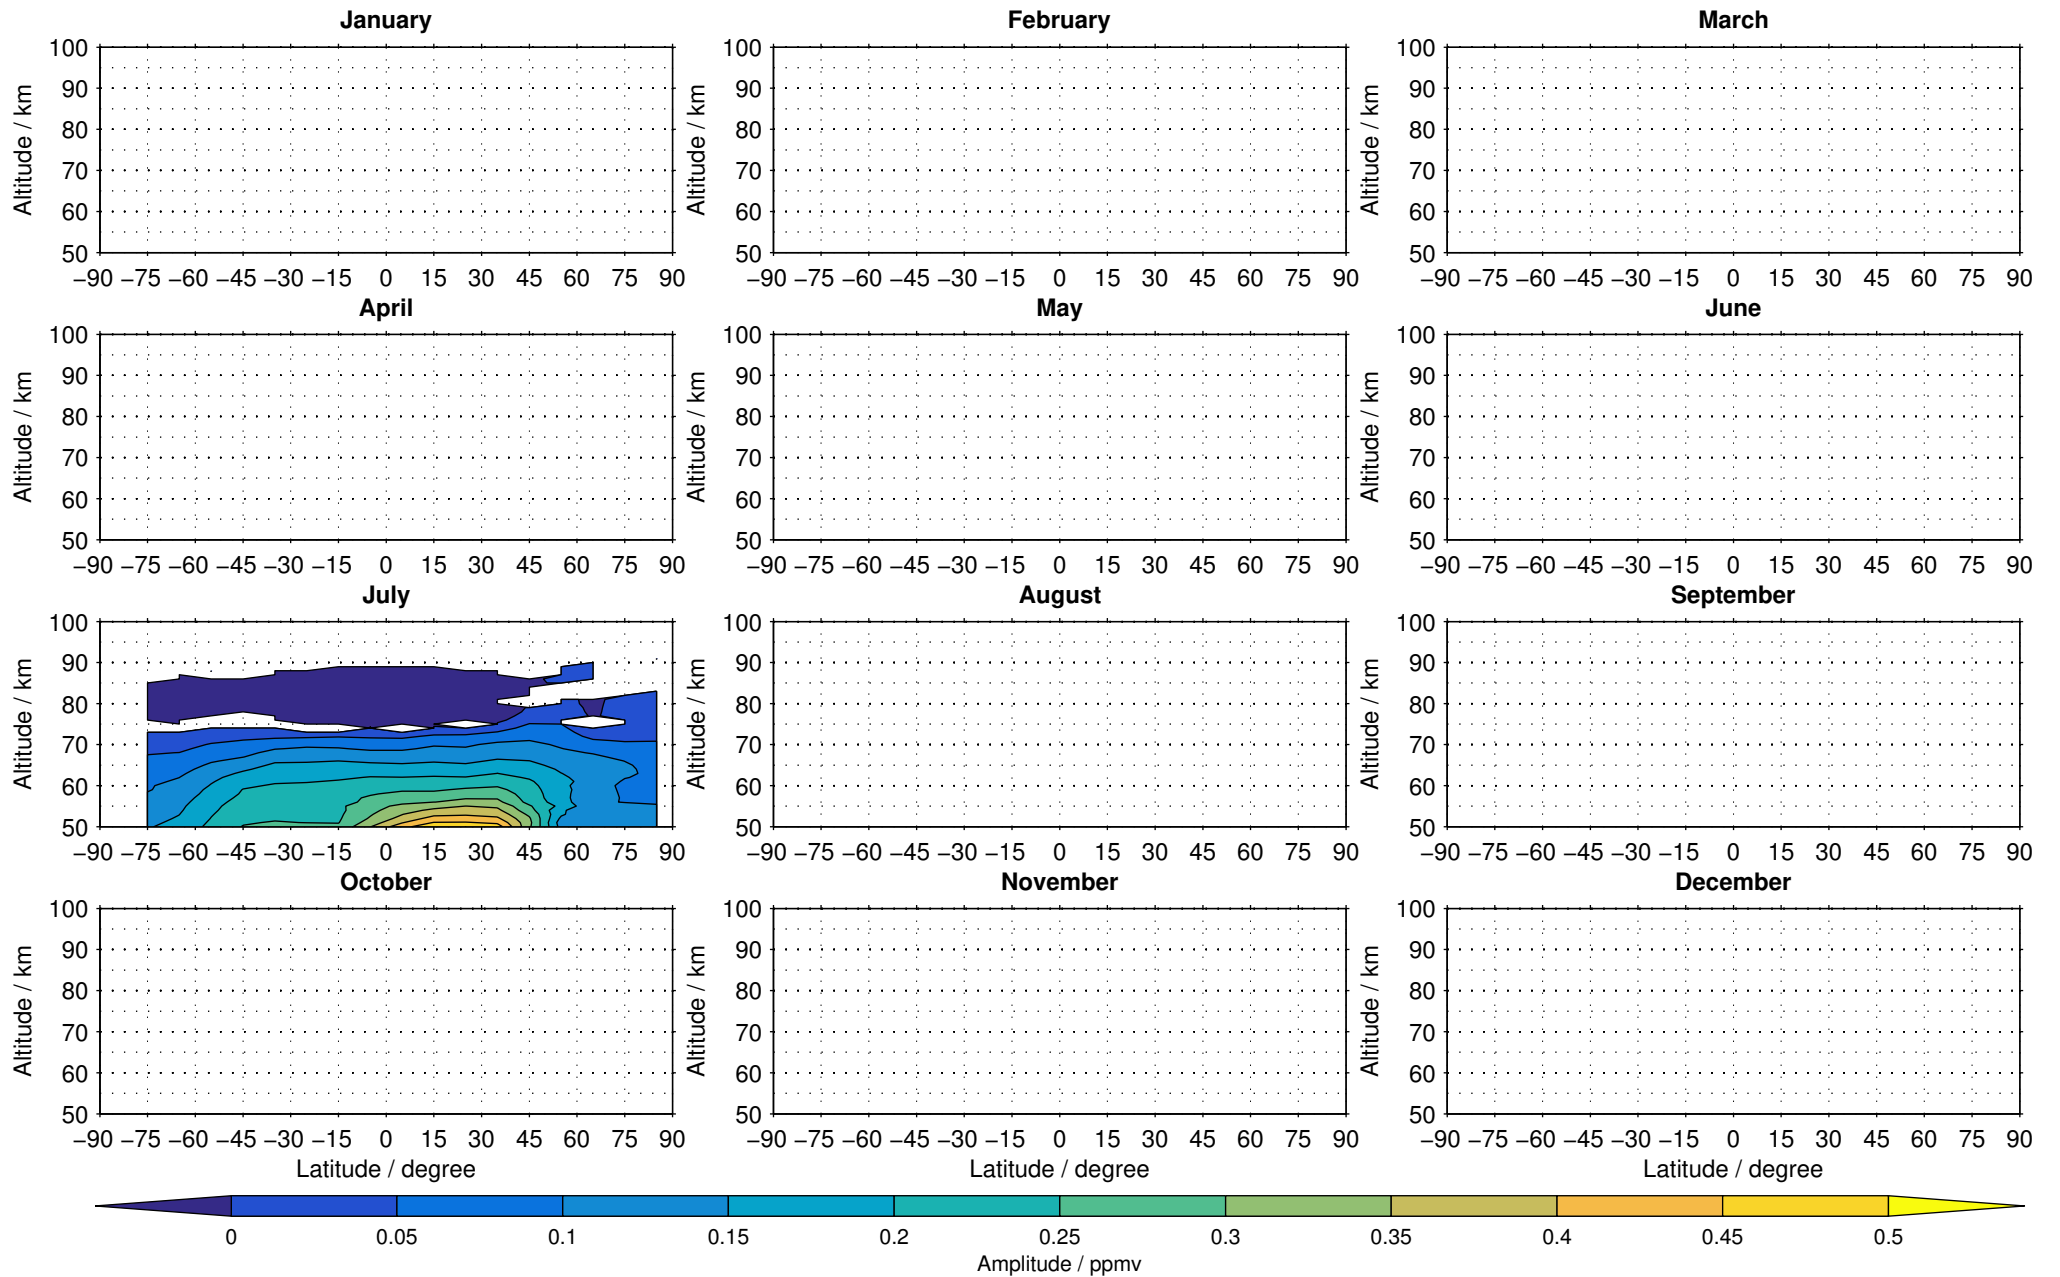

# Envisat/MIPAS (IMKIAA) V5R v721 NLC daytime methane distribution for 2005

Creation Time:  
11-04-2017  
21:23:24 LT

# Envisat/MIPAS (IMKIAA) V5R v721 NLC daytime methane distribution for 2007

Creation Time:  
11-04-2017  
21:23:24 LT