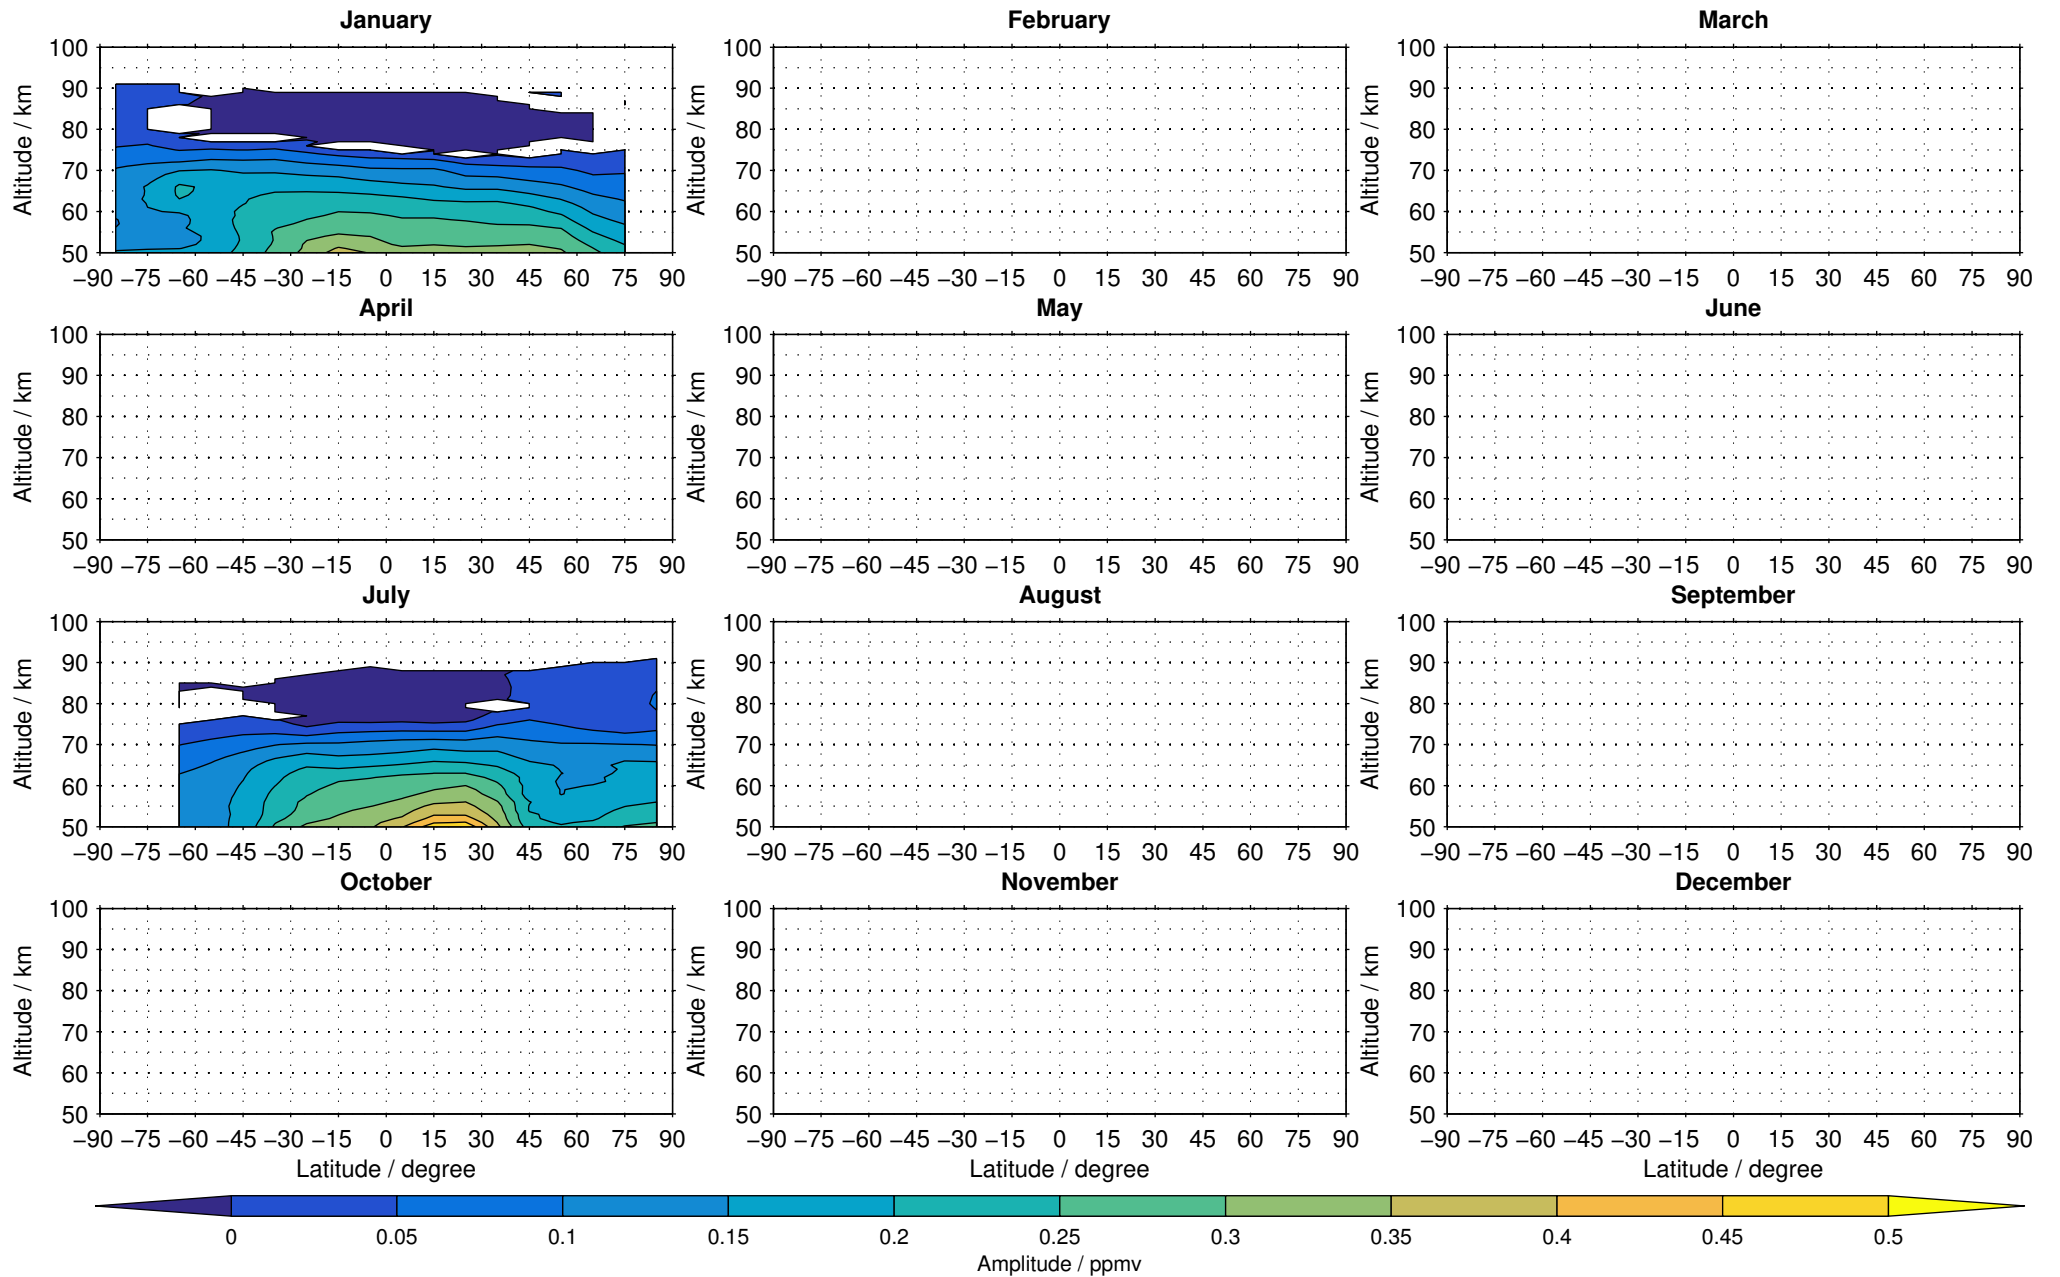

Envisat/MIPAS (IMKIAA) V5R v721 NLC daytime methane distribution for 2011

Creation Time:
11-04-2017
21:23:27 LT