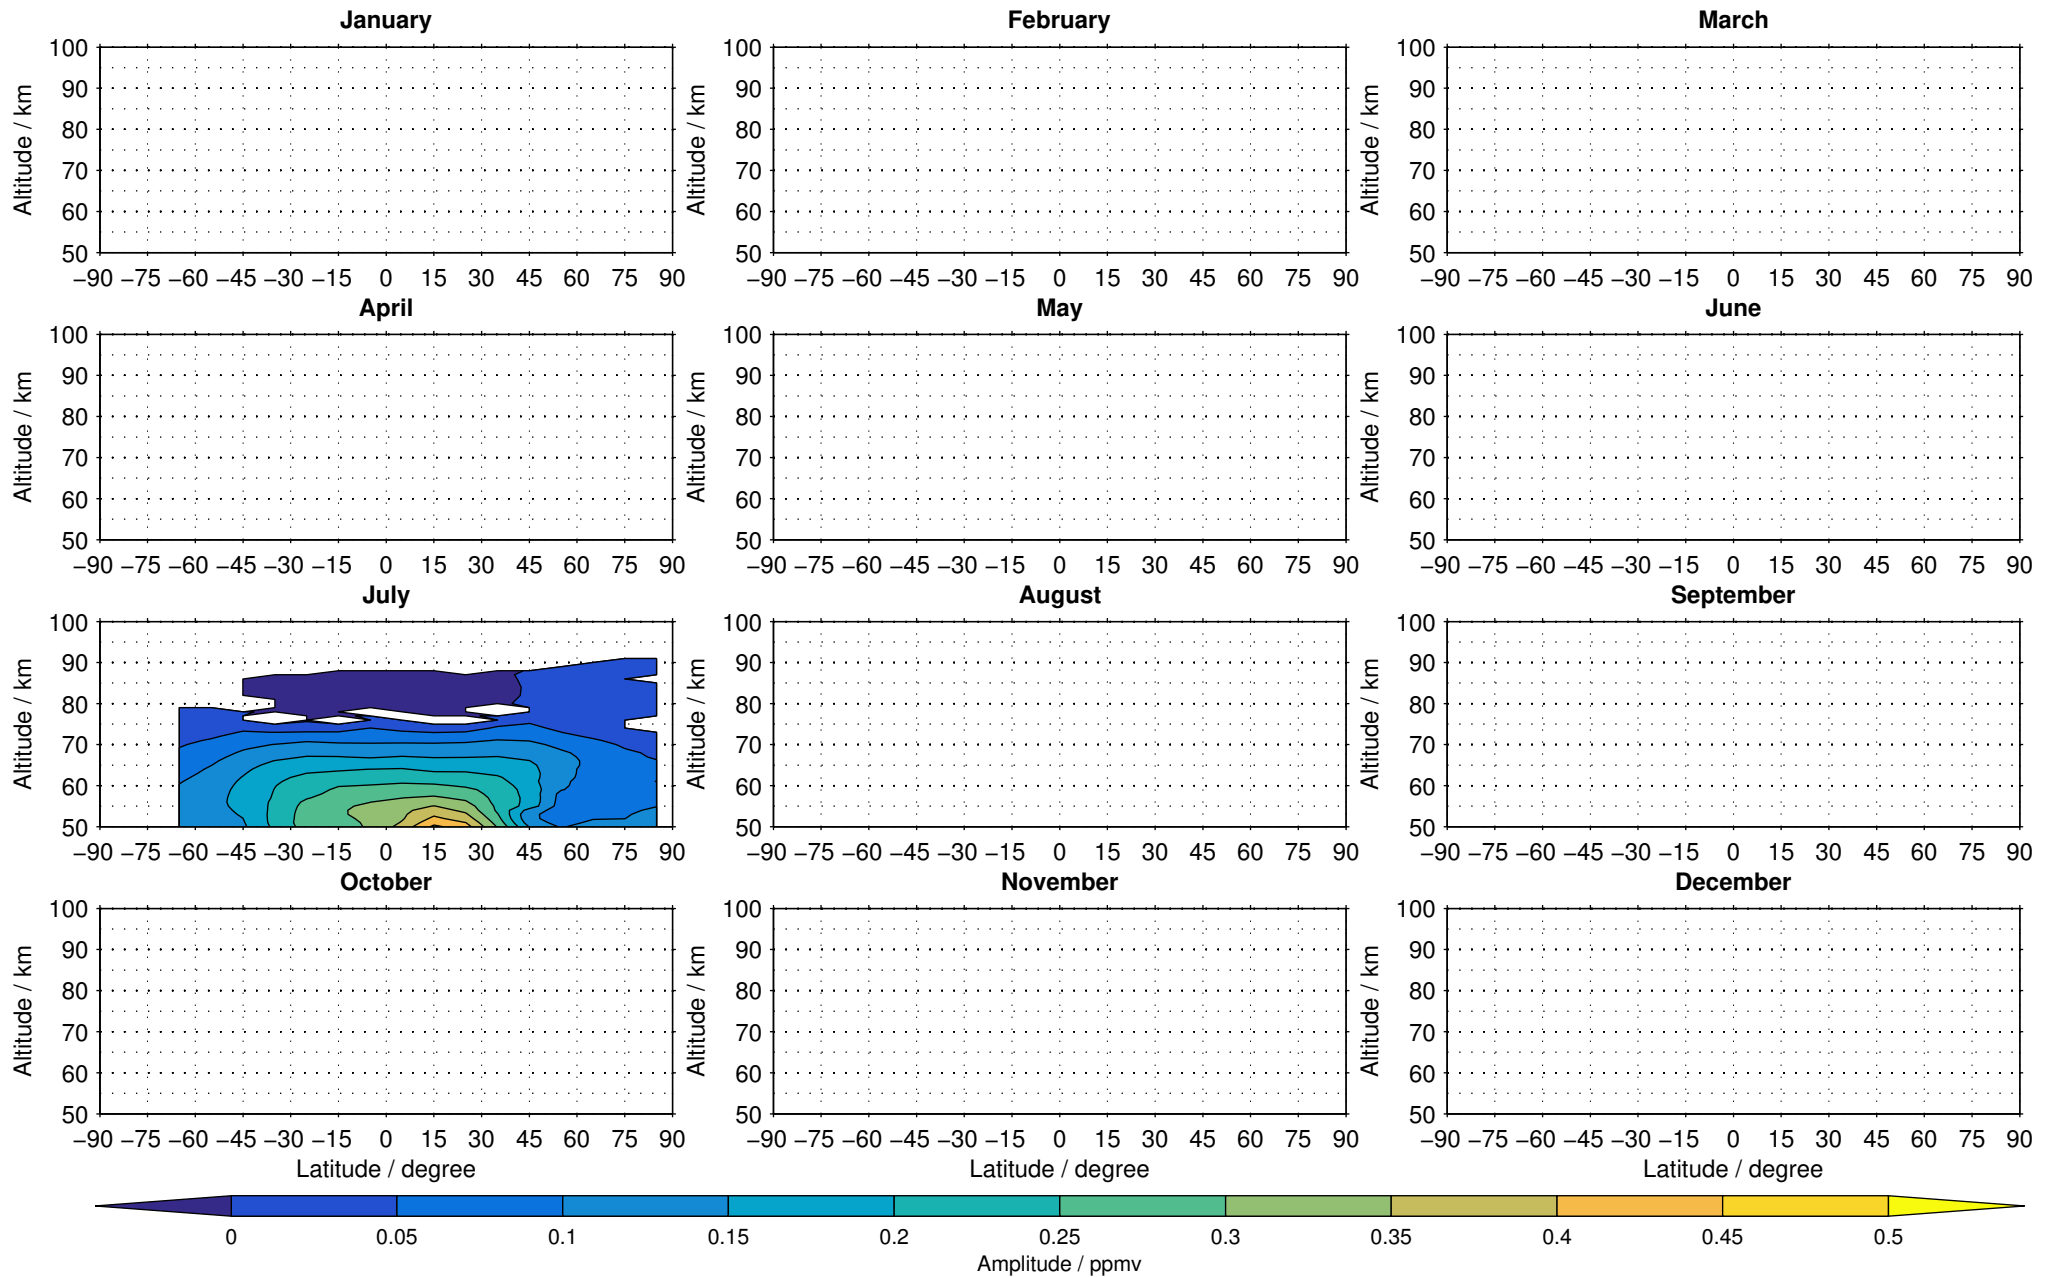

Envisat/MIPAS (IMKIAA) V5R v721 NLC daytime methane distribution for 2008

Creation Time:
11-04-2017
21:23:25 LT