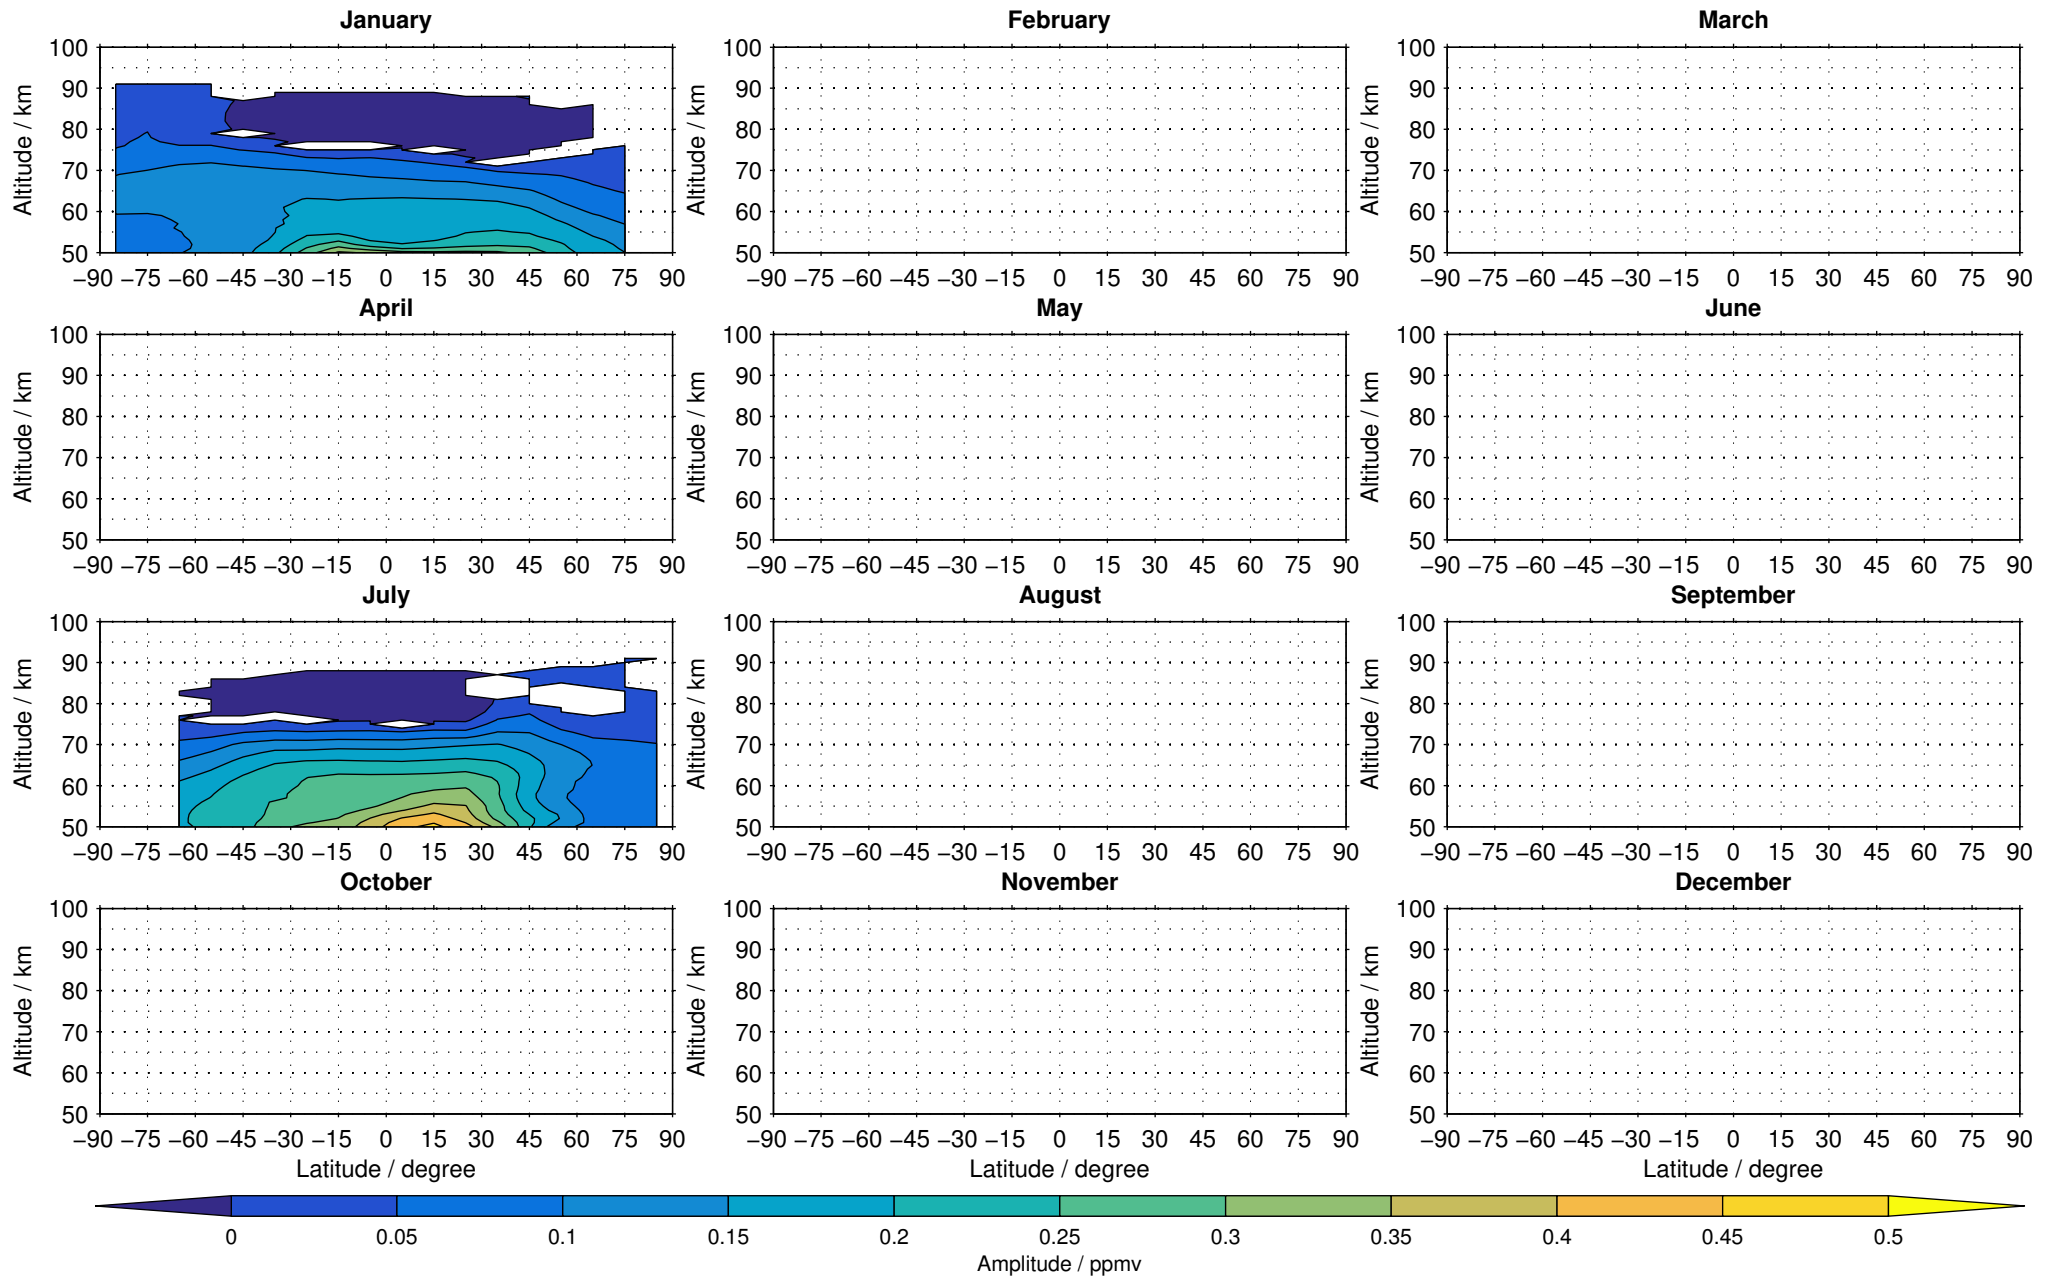

Envisat/MIPAS (IMKIAA) V5R v721 NLC daytime methane distribution for 2010

Creation Time:
11-04-2017
21:23:26 LT