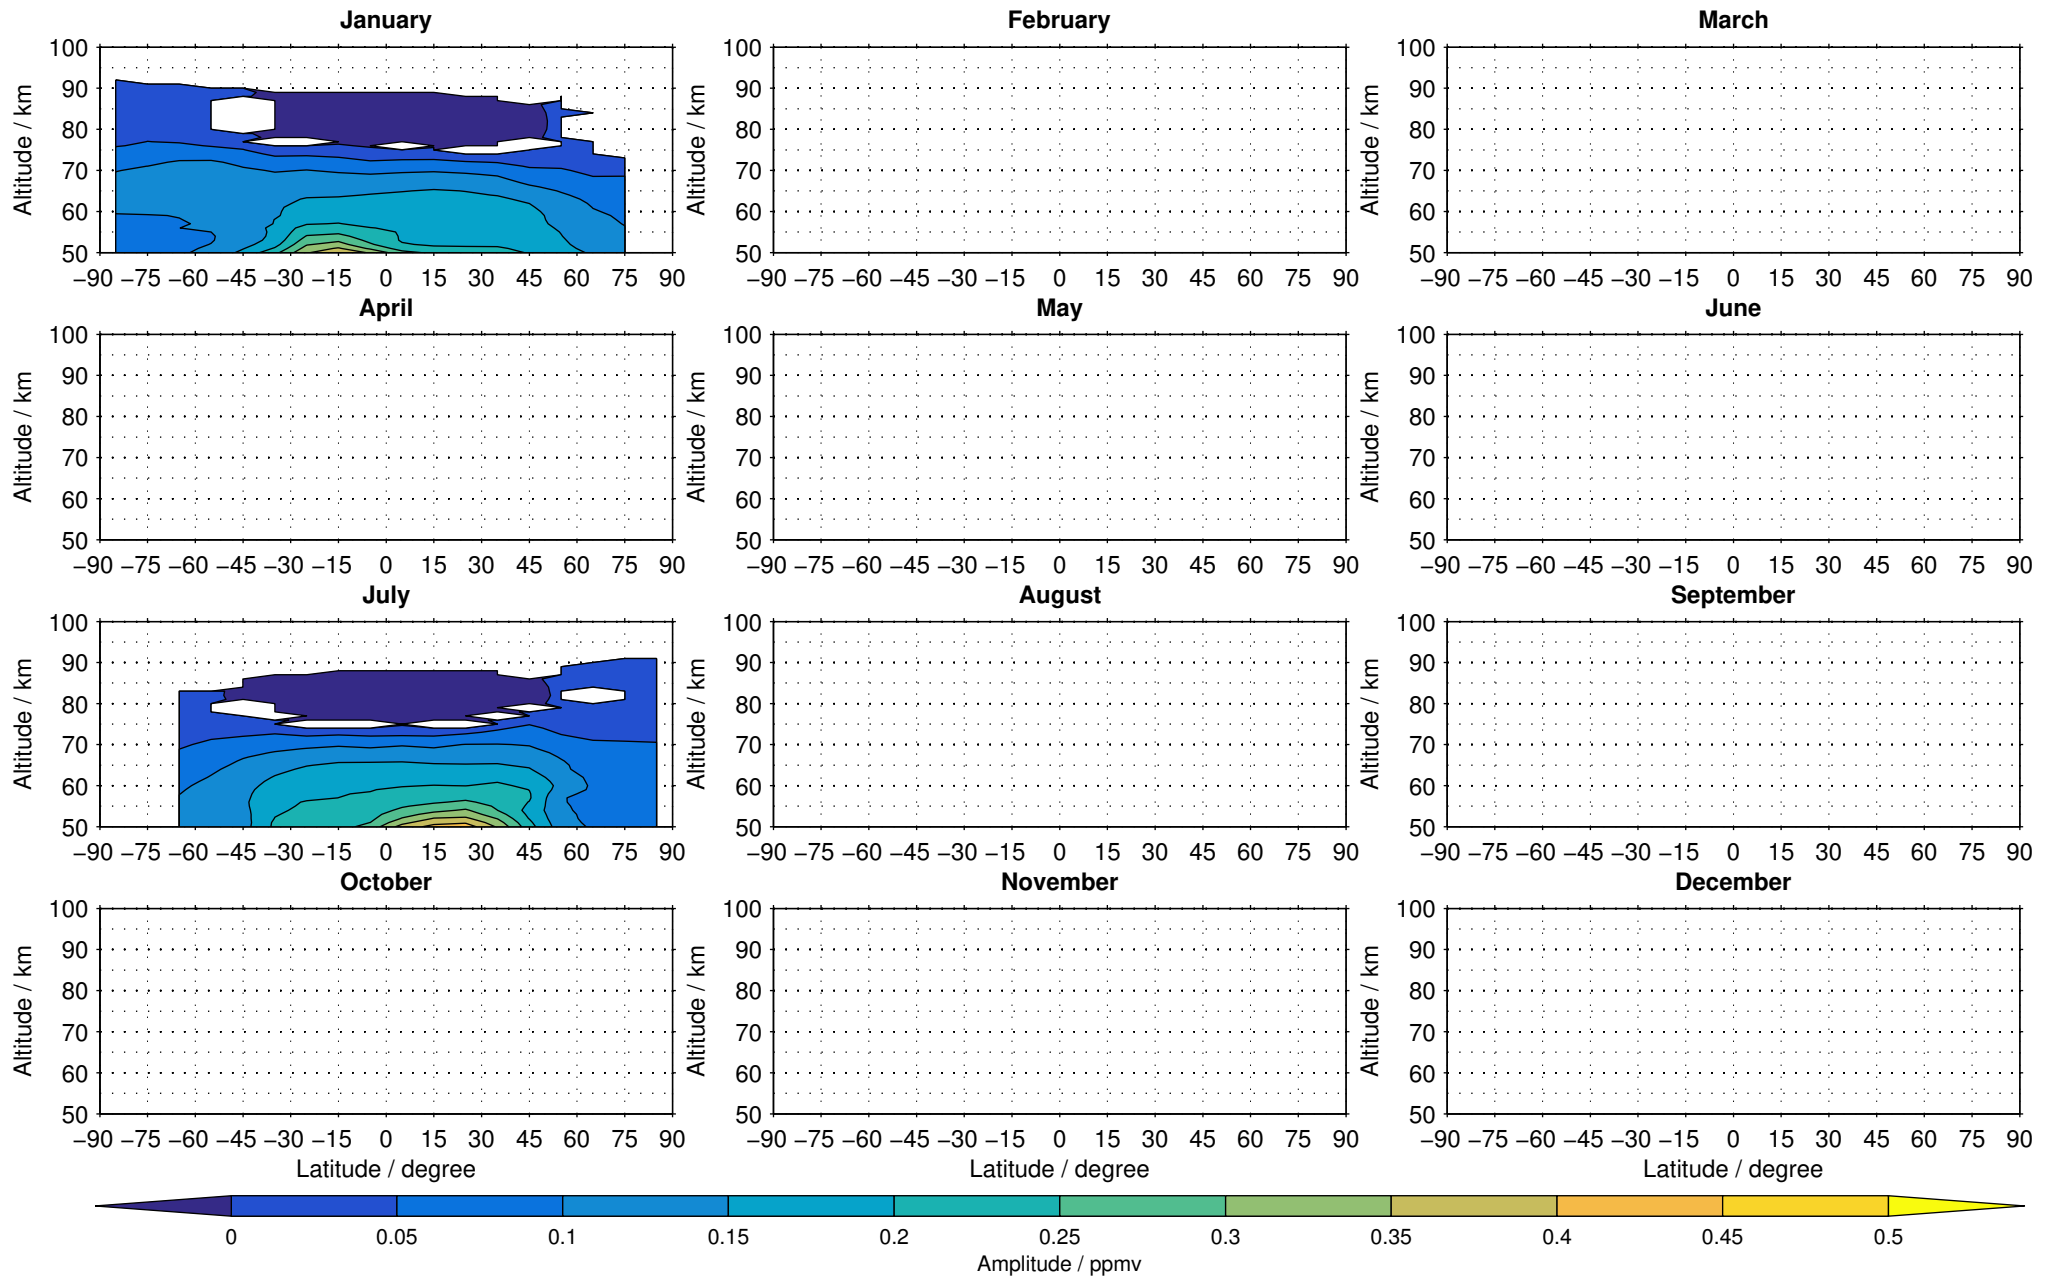

Envisat/MIPAS (IMKIAA) V5R v721 NLC daytime methane distribution for 2009

Creation Time:
11-04-2017
21:23:26 LT