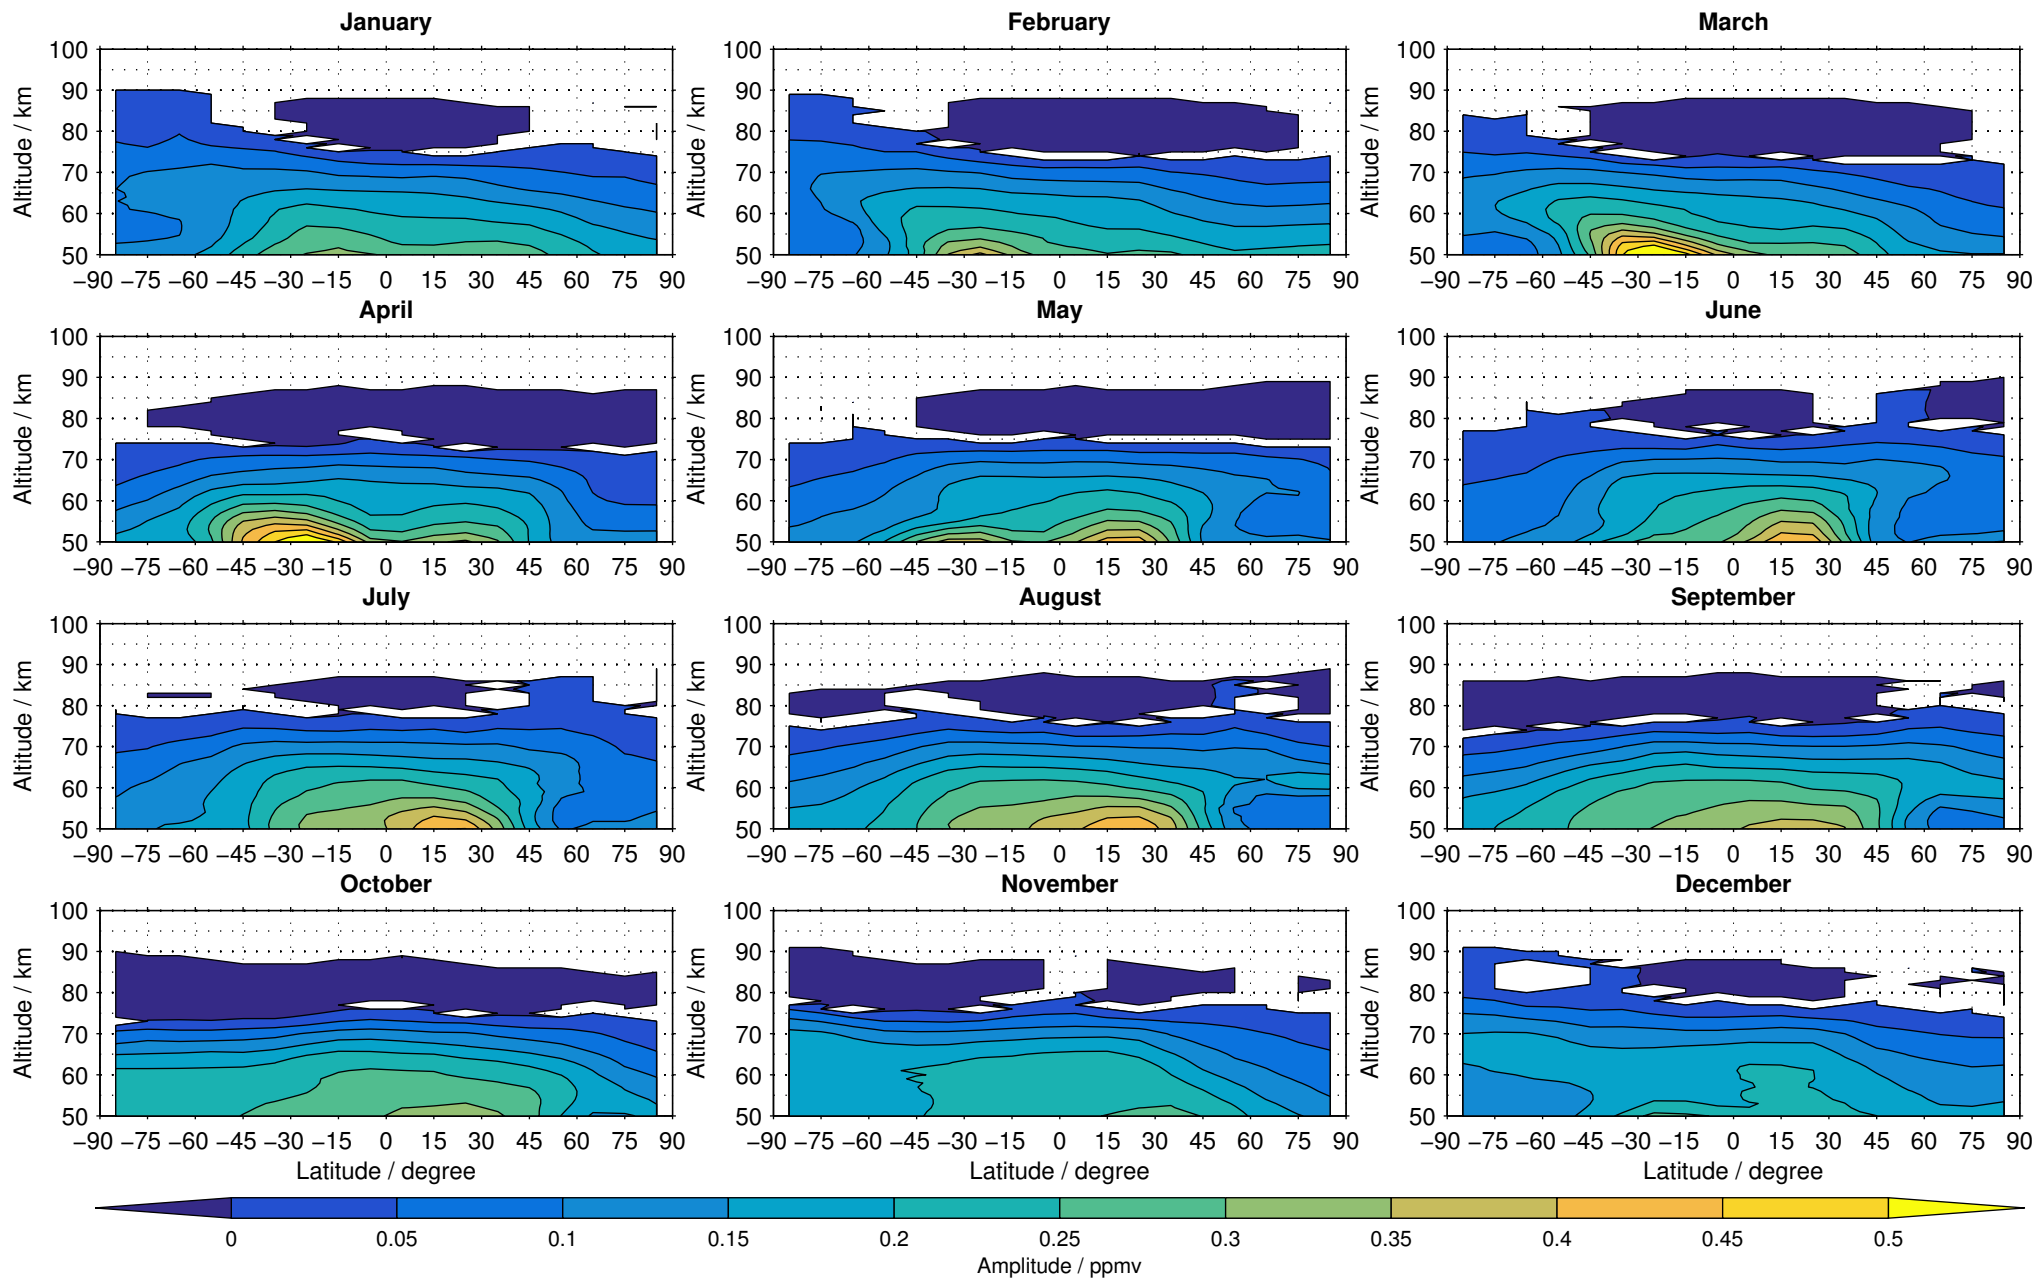

Envisat/MIPAS (IMKIAA) V5R v621 UA methane distribution for 2005

Creation Time:
11-04-2017
21:22:20 LT

Envisat/MIPAS (IMKIAA) V5R v621 UA methane distribution for 2006

Creation Time:
11-04-2017
21:22:20 LT

Envisat/MIPAS (IMKIAA) V5R v621 UA methane distribution for 2007

Creation Time:
11-04-2017
21:22:21 LT

Envisat/MIPAS (IMKIAA) V5R v621 UA methane distribution for 2008

Creation Time:
11-04-2017
21:22:22 LT

Envisat/MIPAS (IMKIAA) V5R v621 UA methane distribution for 2009

Creation Time:
11-04-2017
21:22:23 LT

Envisat/MIPAS (IMKIAA) V5R v621 UA methane distribution for 2010

Creation Time:
11-04-2017
21:22:24 LT