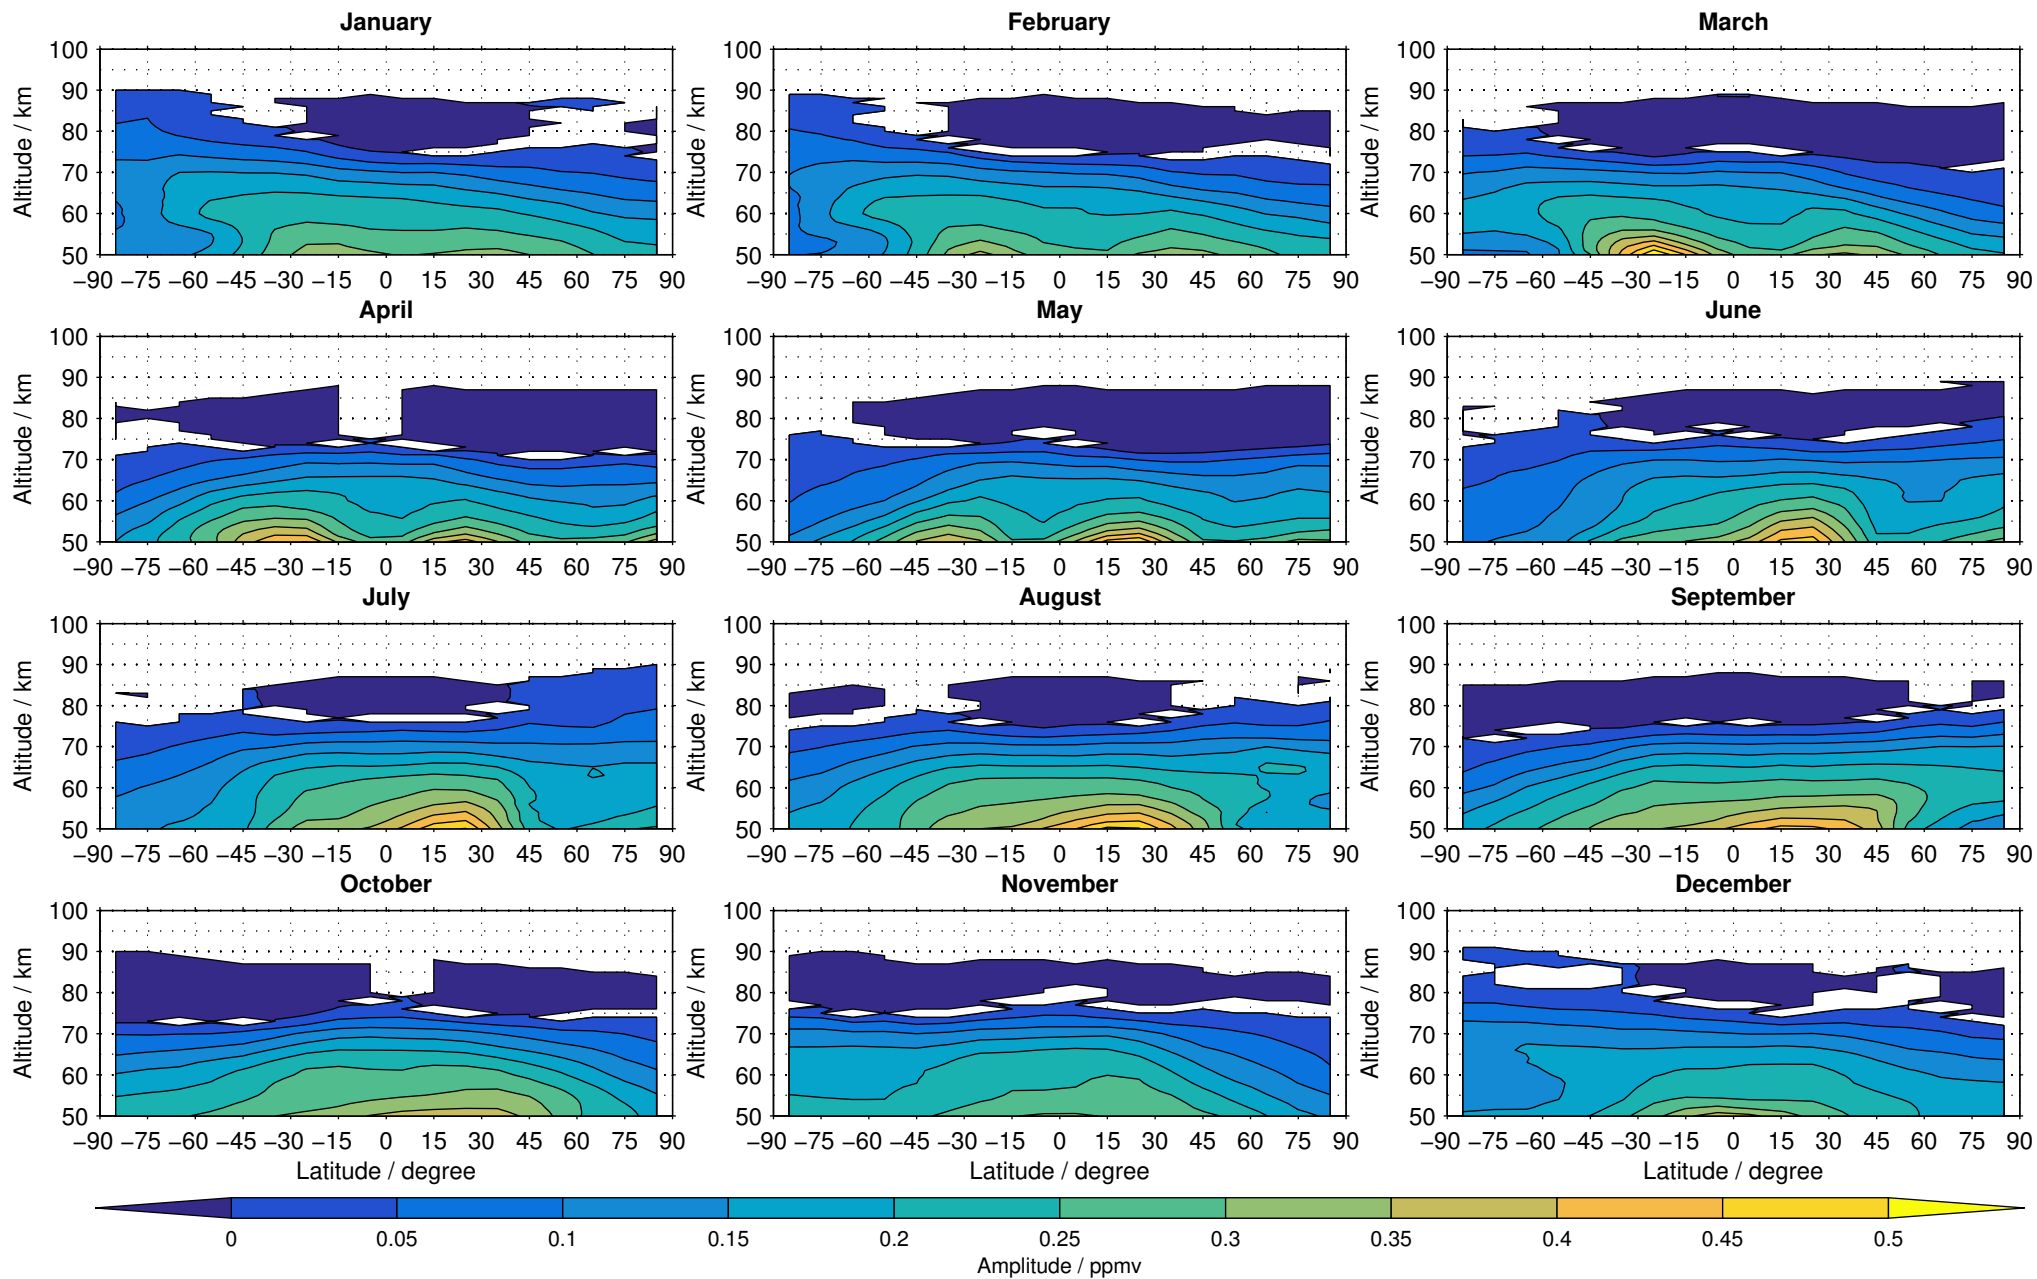

Envisat/MIPAS (IMKIAA) V5R v621 UA methane distribution for 2007

Creation Time:
11-04-2017
21:22:21 LT

Envisat/MIPAS (IMKIAA) V5R v621 UA methane distribution for 2008

Creation Time:
11-04-2017
21:22:22 LT

Envisat/MIPAS (IMKIAA) V5R v621 UA methane distribution for 2009

Creation Time:
11-04-2017
21:22:23 LT

Envisat/MIPAS (IMKIAA) V5R v621 UA methane distribution for 2010

Creation Time:
11-04-2017
21:22:24 LT

Envisat/MIPAS (IMKIAA) V5R v621 UA methane distribution for 2011

Creation Time:
11-04-2017
21:22:25 LT

Envisat/MIPAS (IMKIAA) V5R v621 UA methane distribution for 2012

Creation Time:
11-04-2017
21:22:25 LT