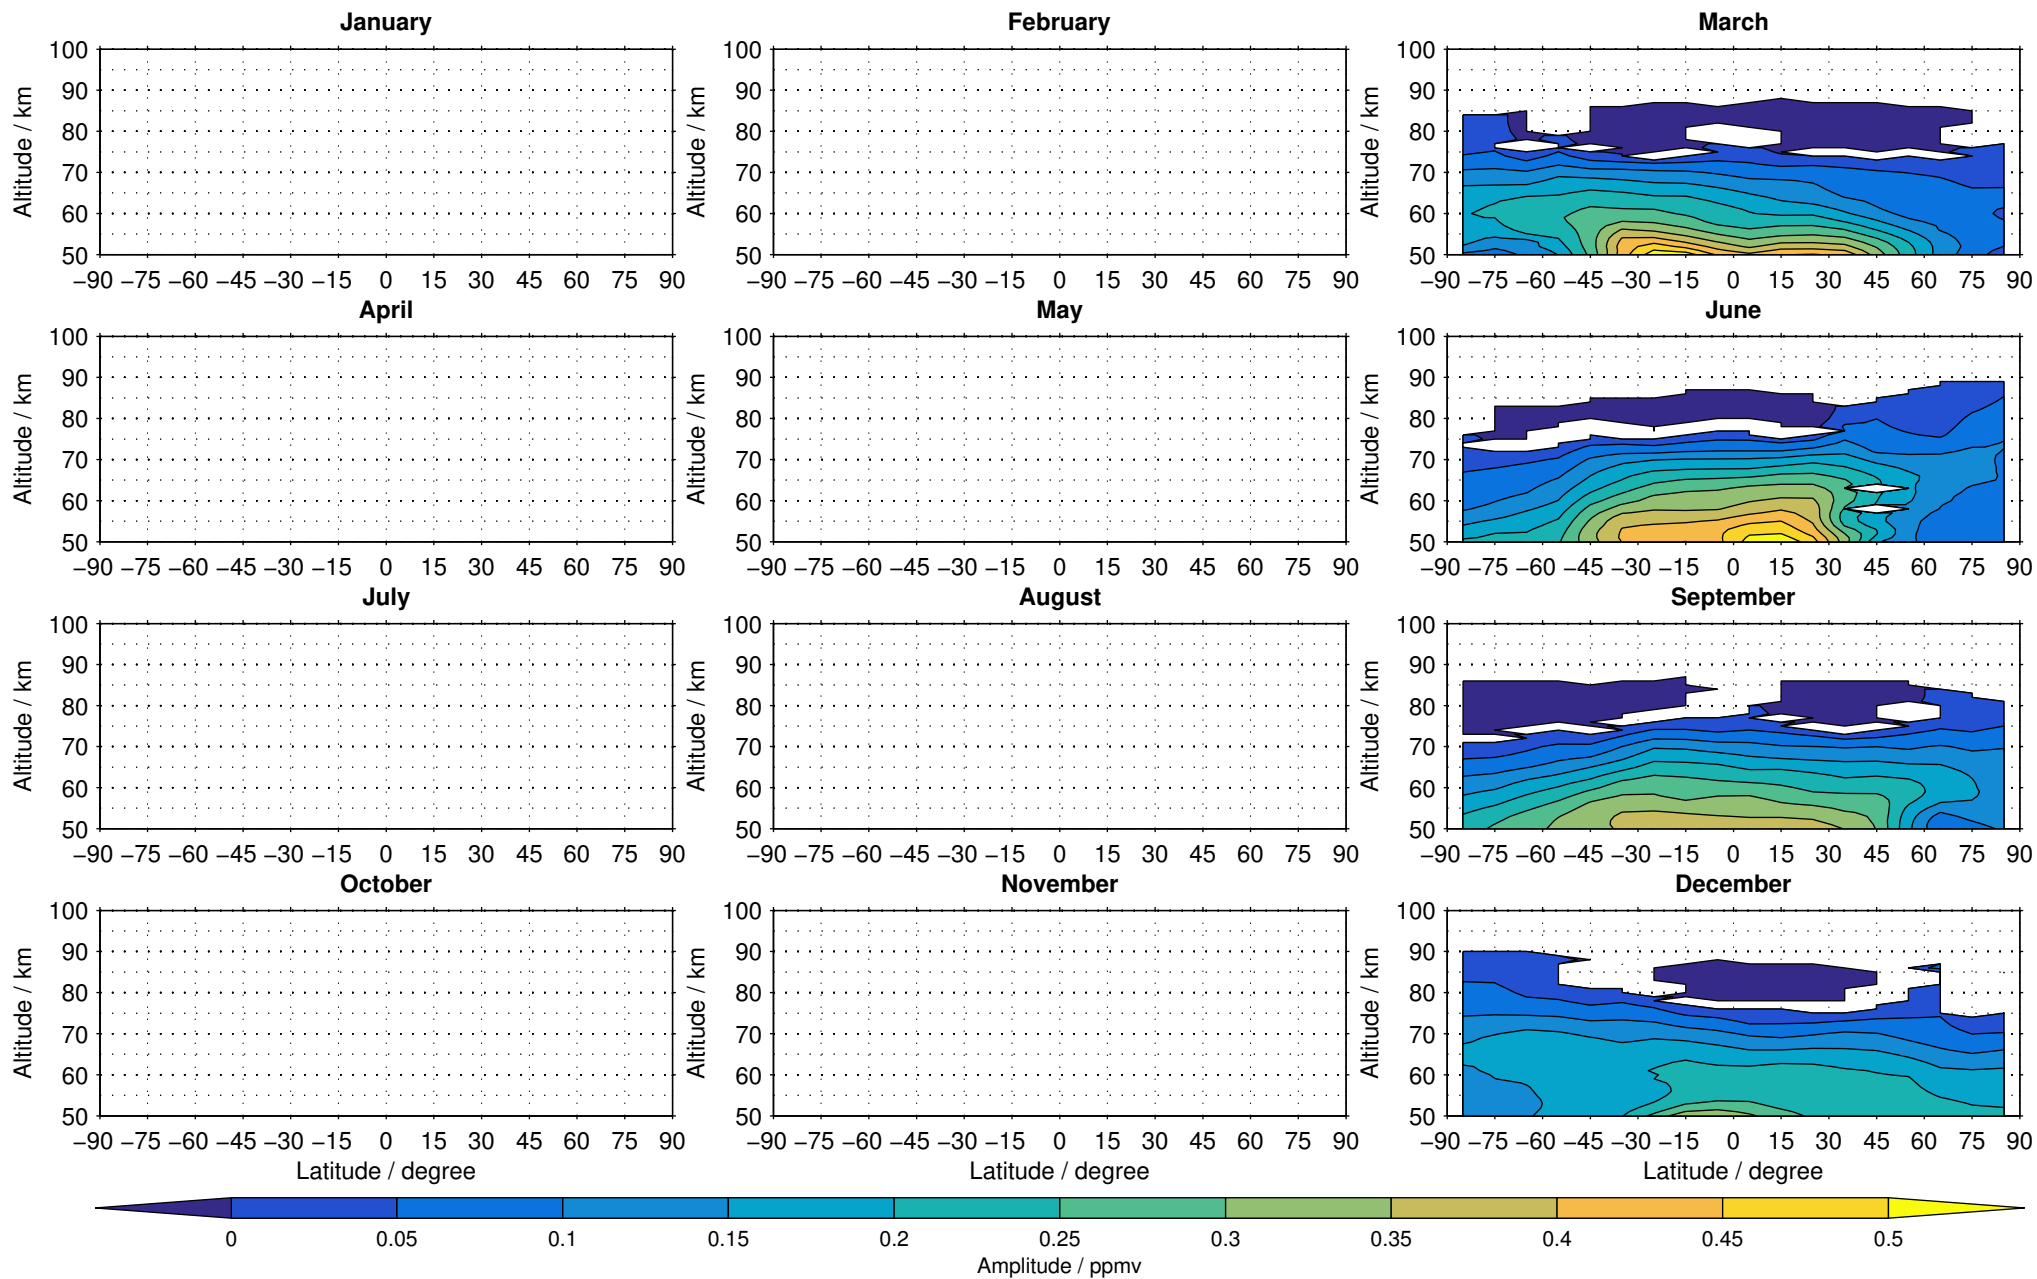

Envisat/MIPAS (IMKIAA) V5R v621 UA methane distribution for 2005

Creation Time:
11-04-2017
21:22:20 LT

Envisat/MIPAS (IMKIAA) V5R v621 UA methane distribution for 2006

Creation Time:
11-04-2017
21:22:20 LT

Envisat/MIPAS (IMKIAA) V5R v621 UA methane distribution for 2007

Creation Time:
11-04-2017
21:22:21 LT

Envisat/MIPAS (IMKIAA) V5R v621 UA methane distribution for 2008

Creation Time:
11-04-2017
21:22:22 LT

Envisat/MIPAS (IMKIAA) V5R v621 UA methane distribution for 2009

Creation Time:
11-04-2017
21:22:23 LT

Envisat/MIPAS (IMKIAA) V5R v621 UA methane distribution for 2010

Creation Time:
11-04-2017
21:22:24 LT