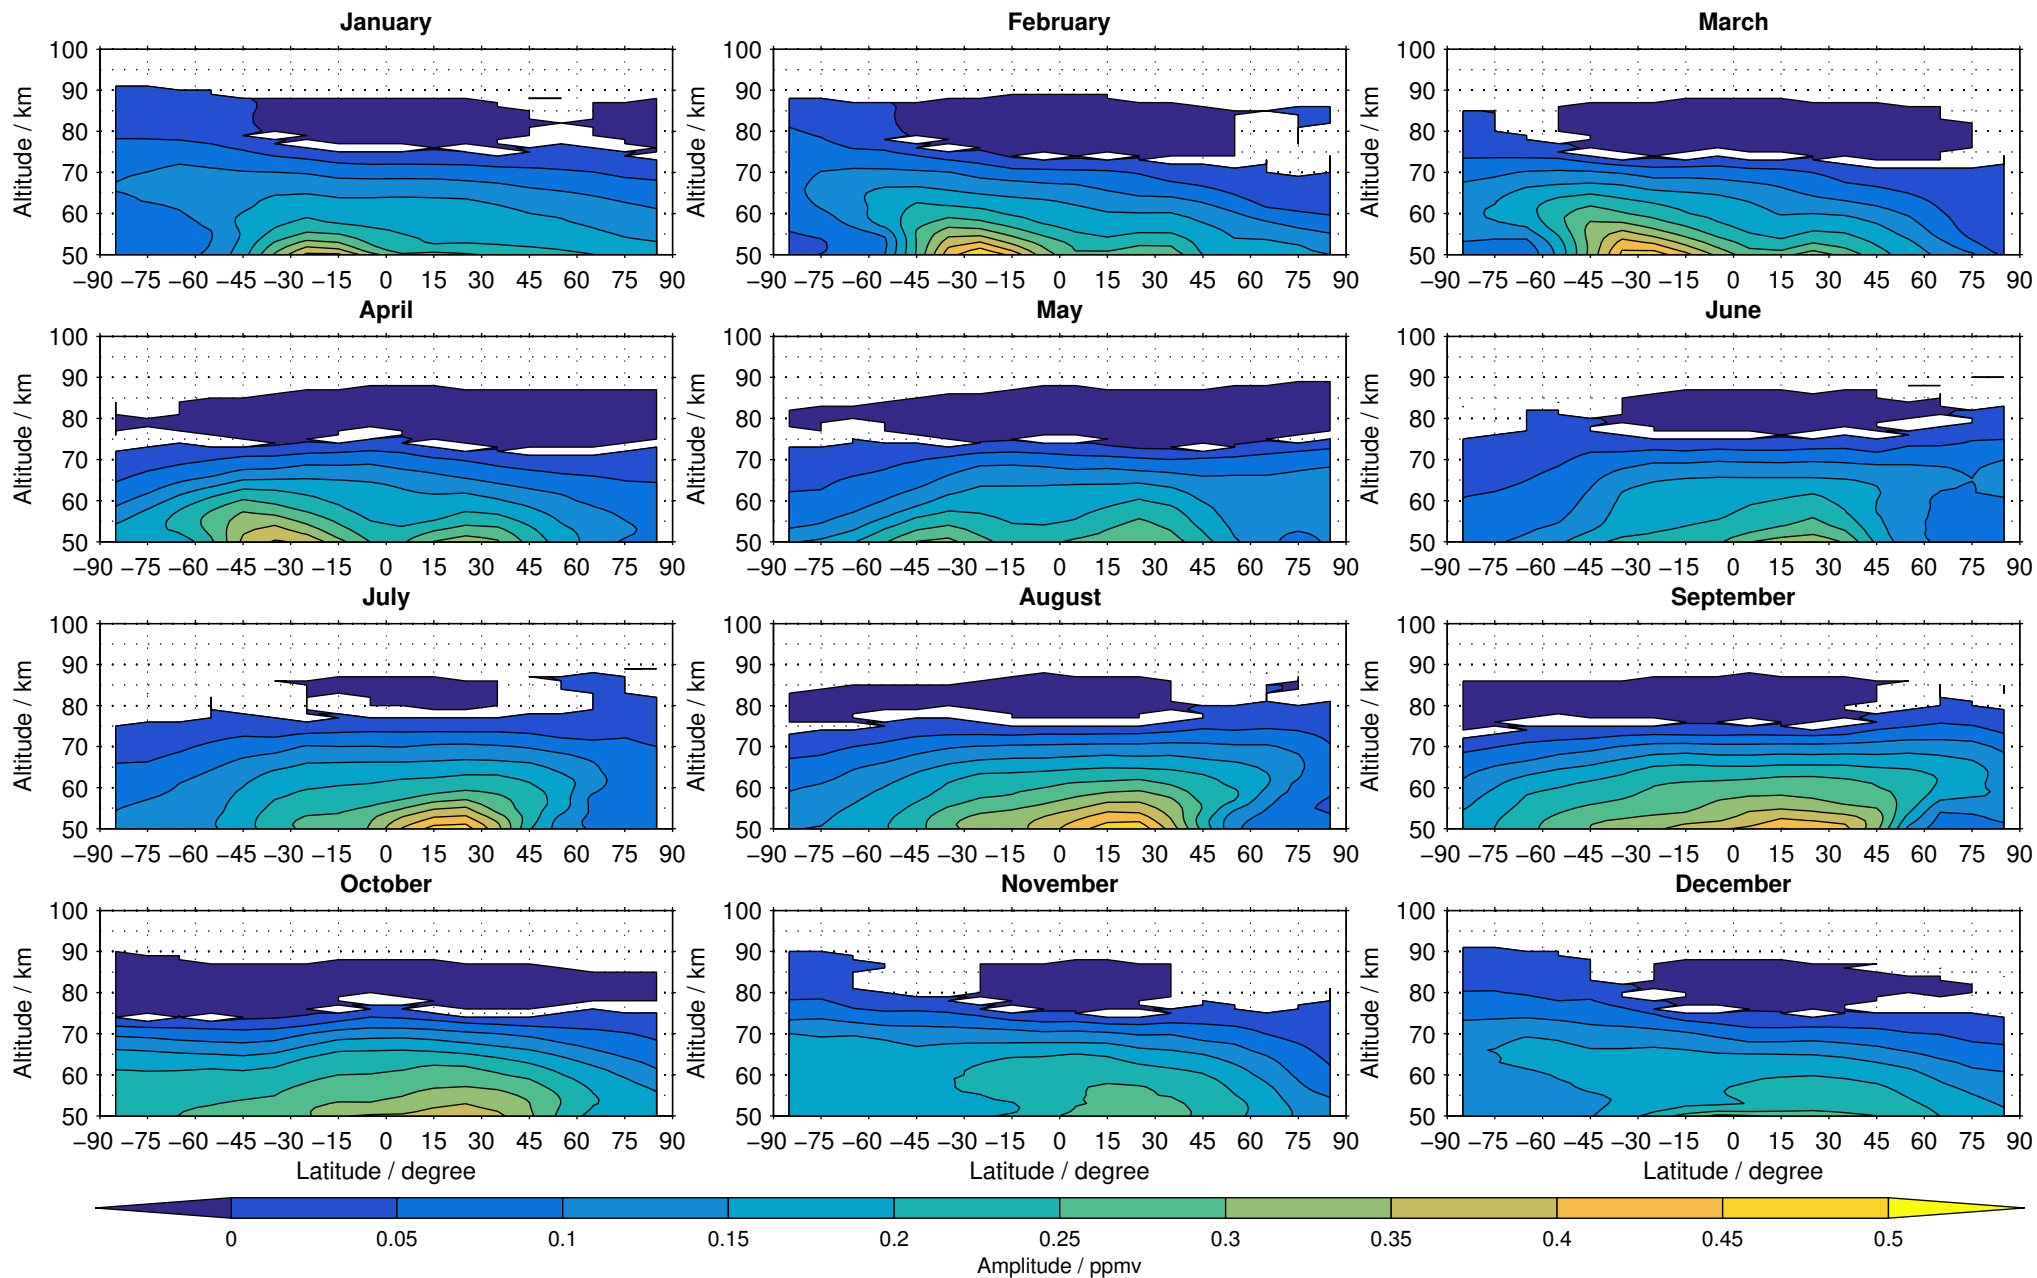

Envisat/MIPAS (IMKIAA) V5R v621 UA methane distribution for 2007

Creation Time:
11-04-2017
21:22:21 LT

Envisat/MIPAS (IMKIAA) V5R v621 UA methane distribution for 2008

Creation Time:
11-04-2017
21:22:22 LT

Envisat/MIPAS (IMKIAA) V5R v621 UA methane distribution for 2009

Creation Time:
11-04-2017
21:22:23 LT

Envisat/MIPAS (IMKIAA) V5R v621 UA methane distribution for 2010

Creation Time:
11-04-2017
21:22:24 LT