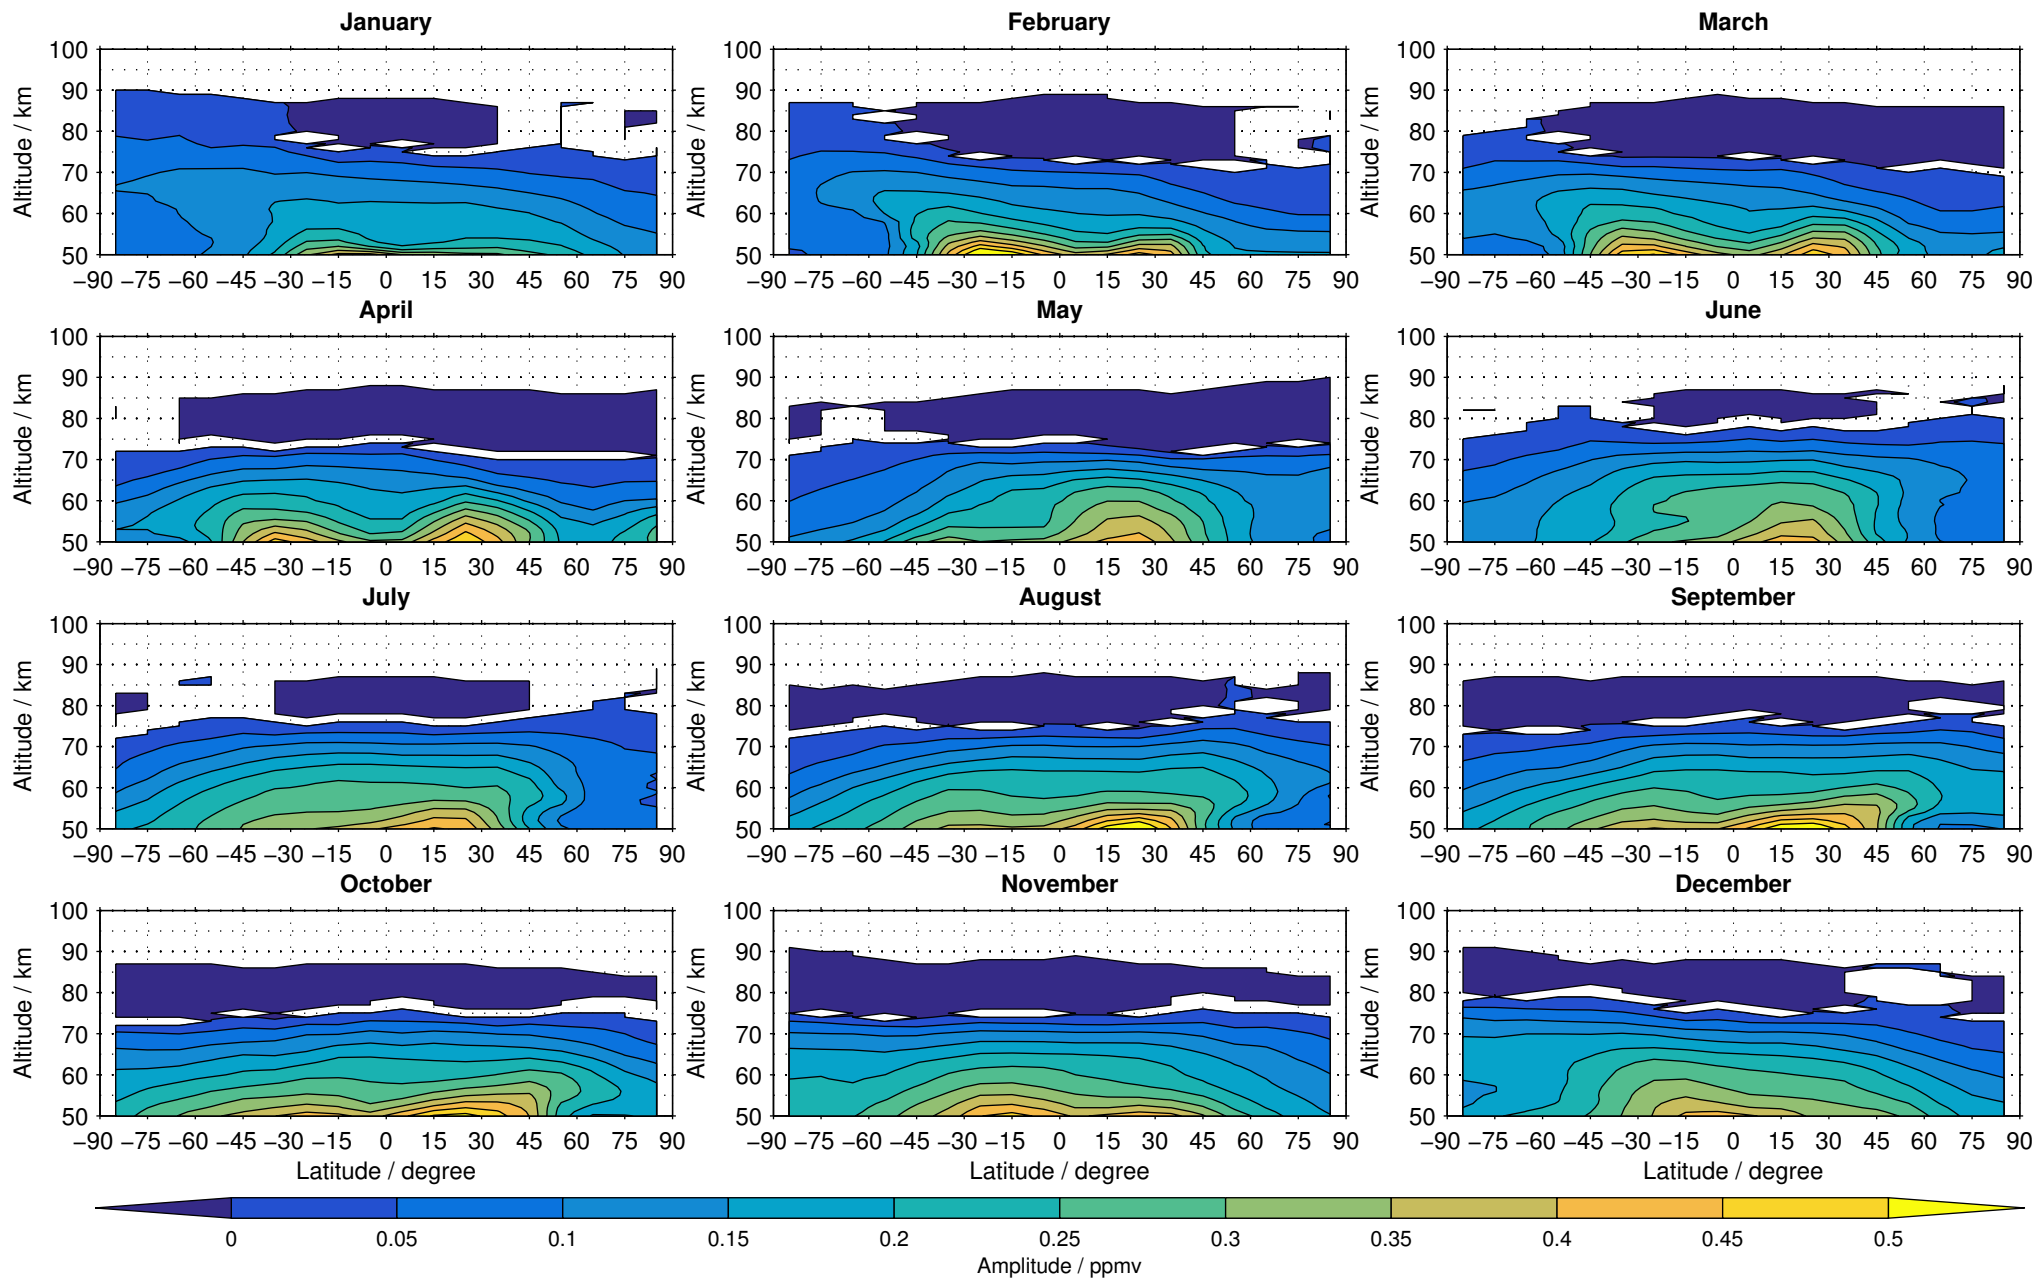

Envisat/MIPAS (IMKIAA) V5R v621 UA methane distribution for 2007

Creation Time:
11-04-2017
21:22:21 LT

Envisat/MIPAS (IMKIAA) V5R v621 UA methane distribution for 2008

Creation Time:
11-04-2017
21:22:22 LT

Envisat/MIPAS (IMKIAA) V5R v621 UA methane distribution for 2009

Creation Time:
11-04-2017
21:22:23 LT

Envisat/MIPAS (IMKIAA) V5R v621 UA methane distribution for 2010

Creation Time:
11-04-2017
21:22:24 LT