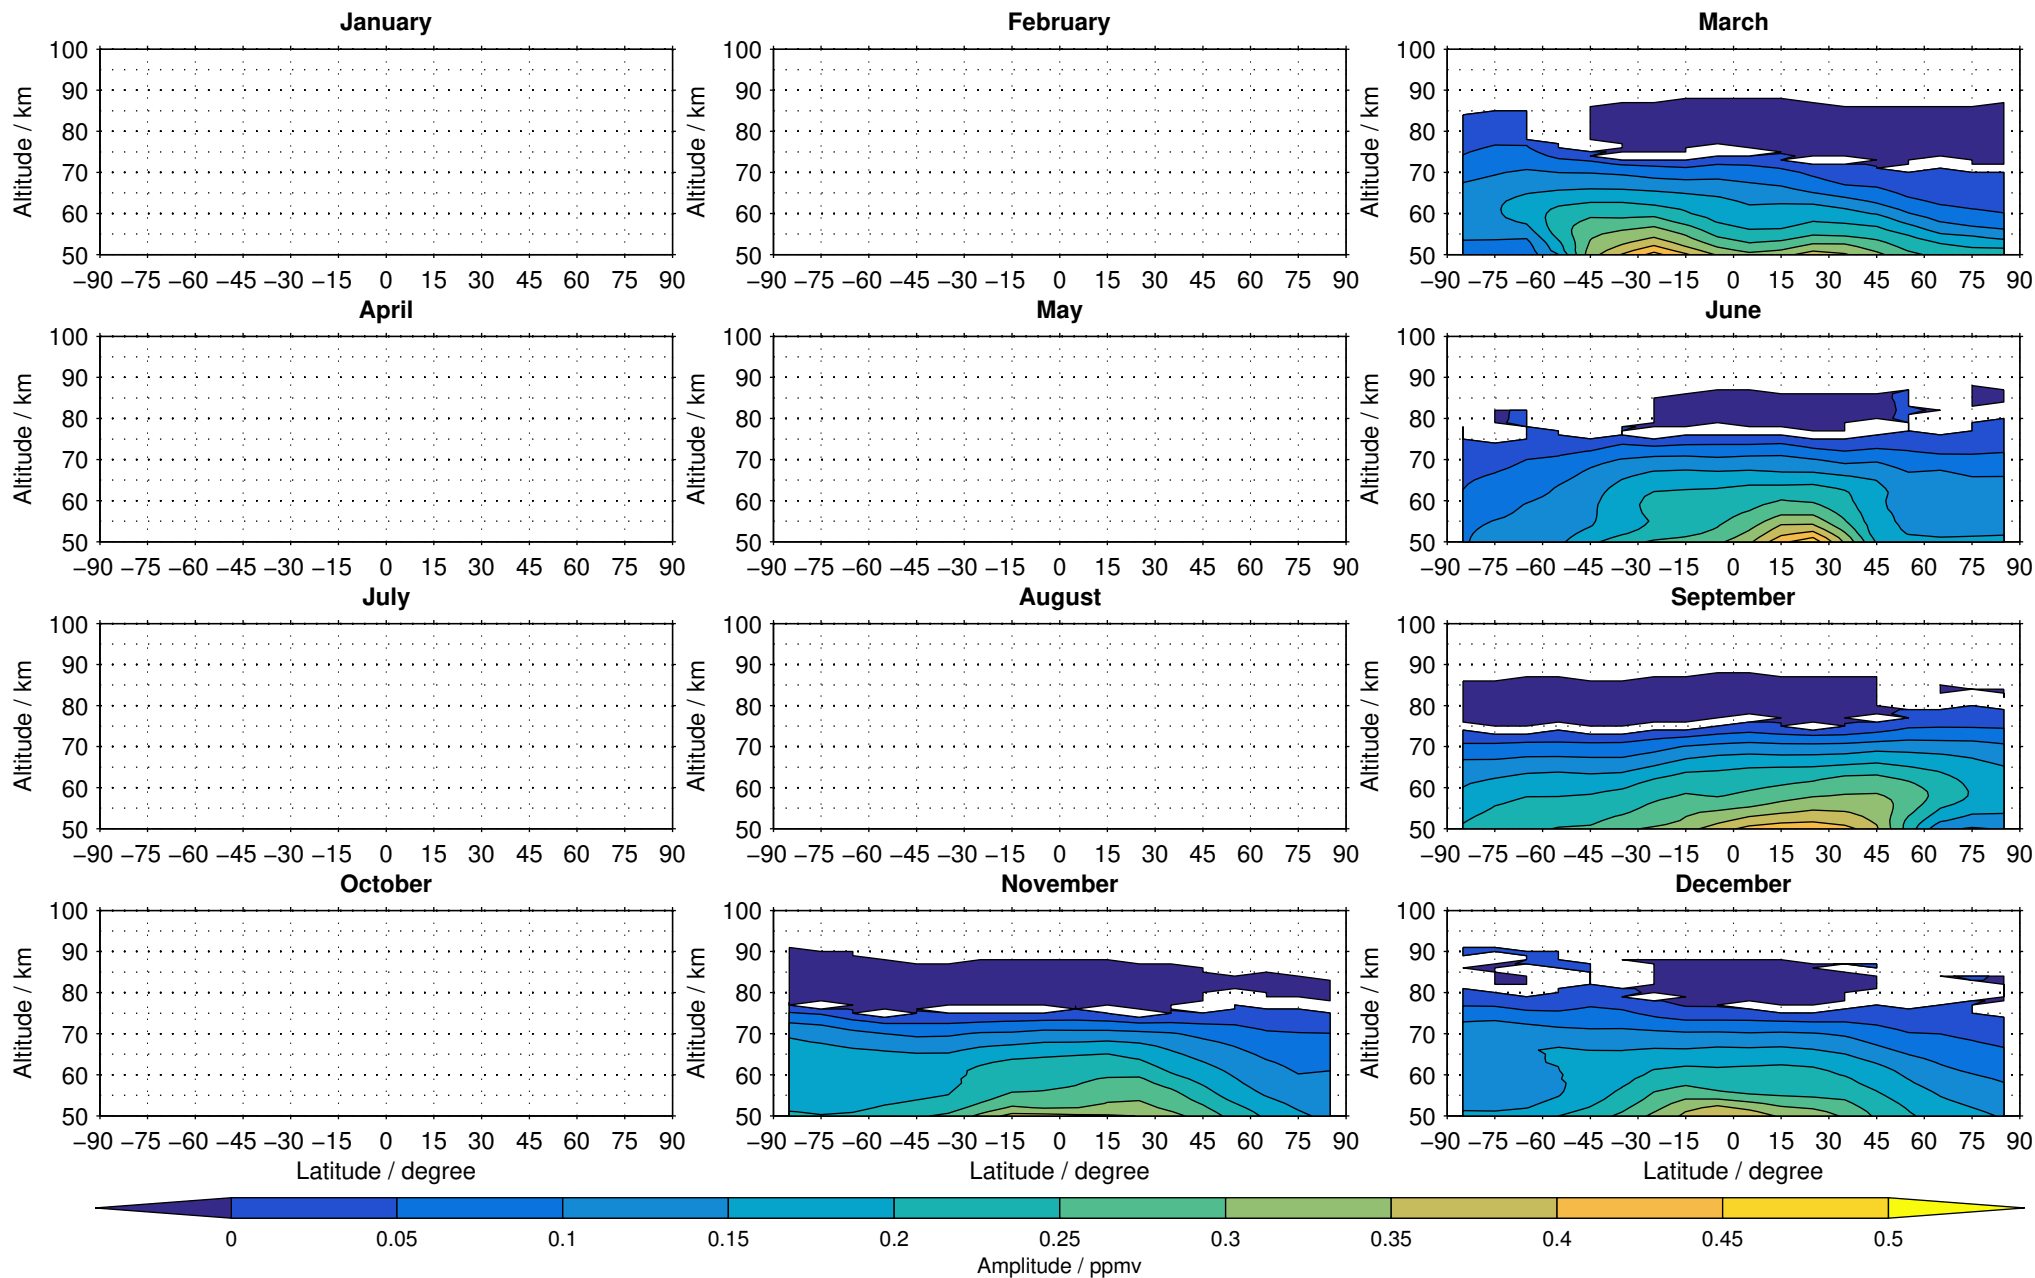

Envisat/MIPAS (IMKIAA) V5R v621 UA methane distribution for 2005

Creation Time:
11-04-2017
21:22:20 LT

Envisat/MIPAS (IMKIAA) V5R v621 UA methane distribution for 2006

Creation Time:
11-04-2017
21:22:20 LT

Envisat/MIPAS (IMKIAA) V5R v621 UA methane distribution for 2007

Creation Time:
11-04-2017
21:22:21 LT

Envisat/MIPAS (IMKIAA) V5R v621 UA methane distribution for 2008

Creation Time:
11-04-2017
21:22:22 LT

Envisat/MIPAS (IMKIAA) V5R v621 UA methane distribution for 2009

Creation Time:
11-04-2017
21:22:23 LT

Envisat/MIPAS (IMKIAA) V5R v621 UA methane distribution for 2010

Creation Time:
11-04-2017
21:22:24 LT