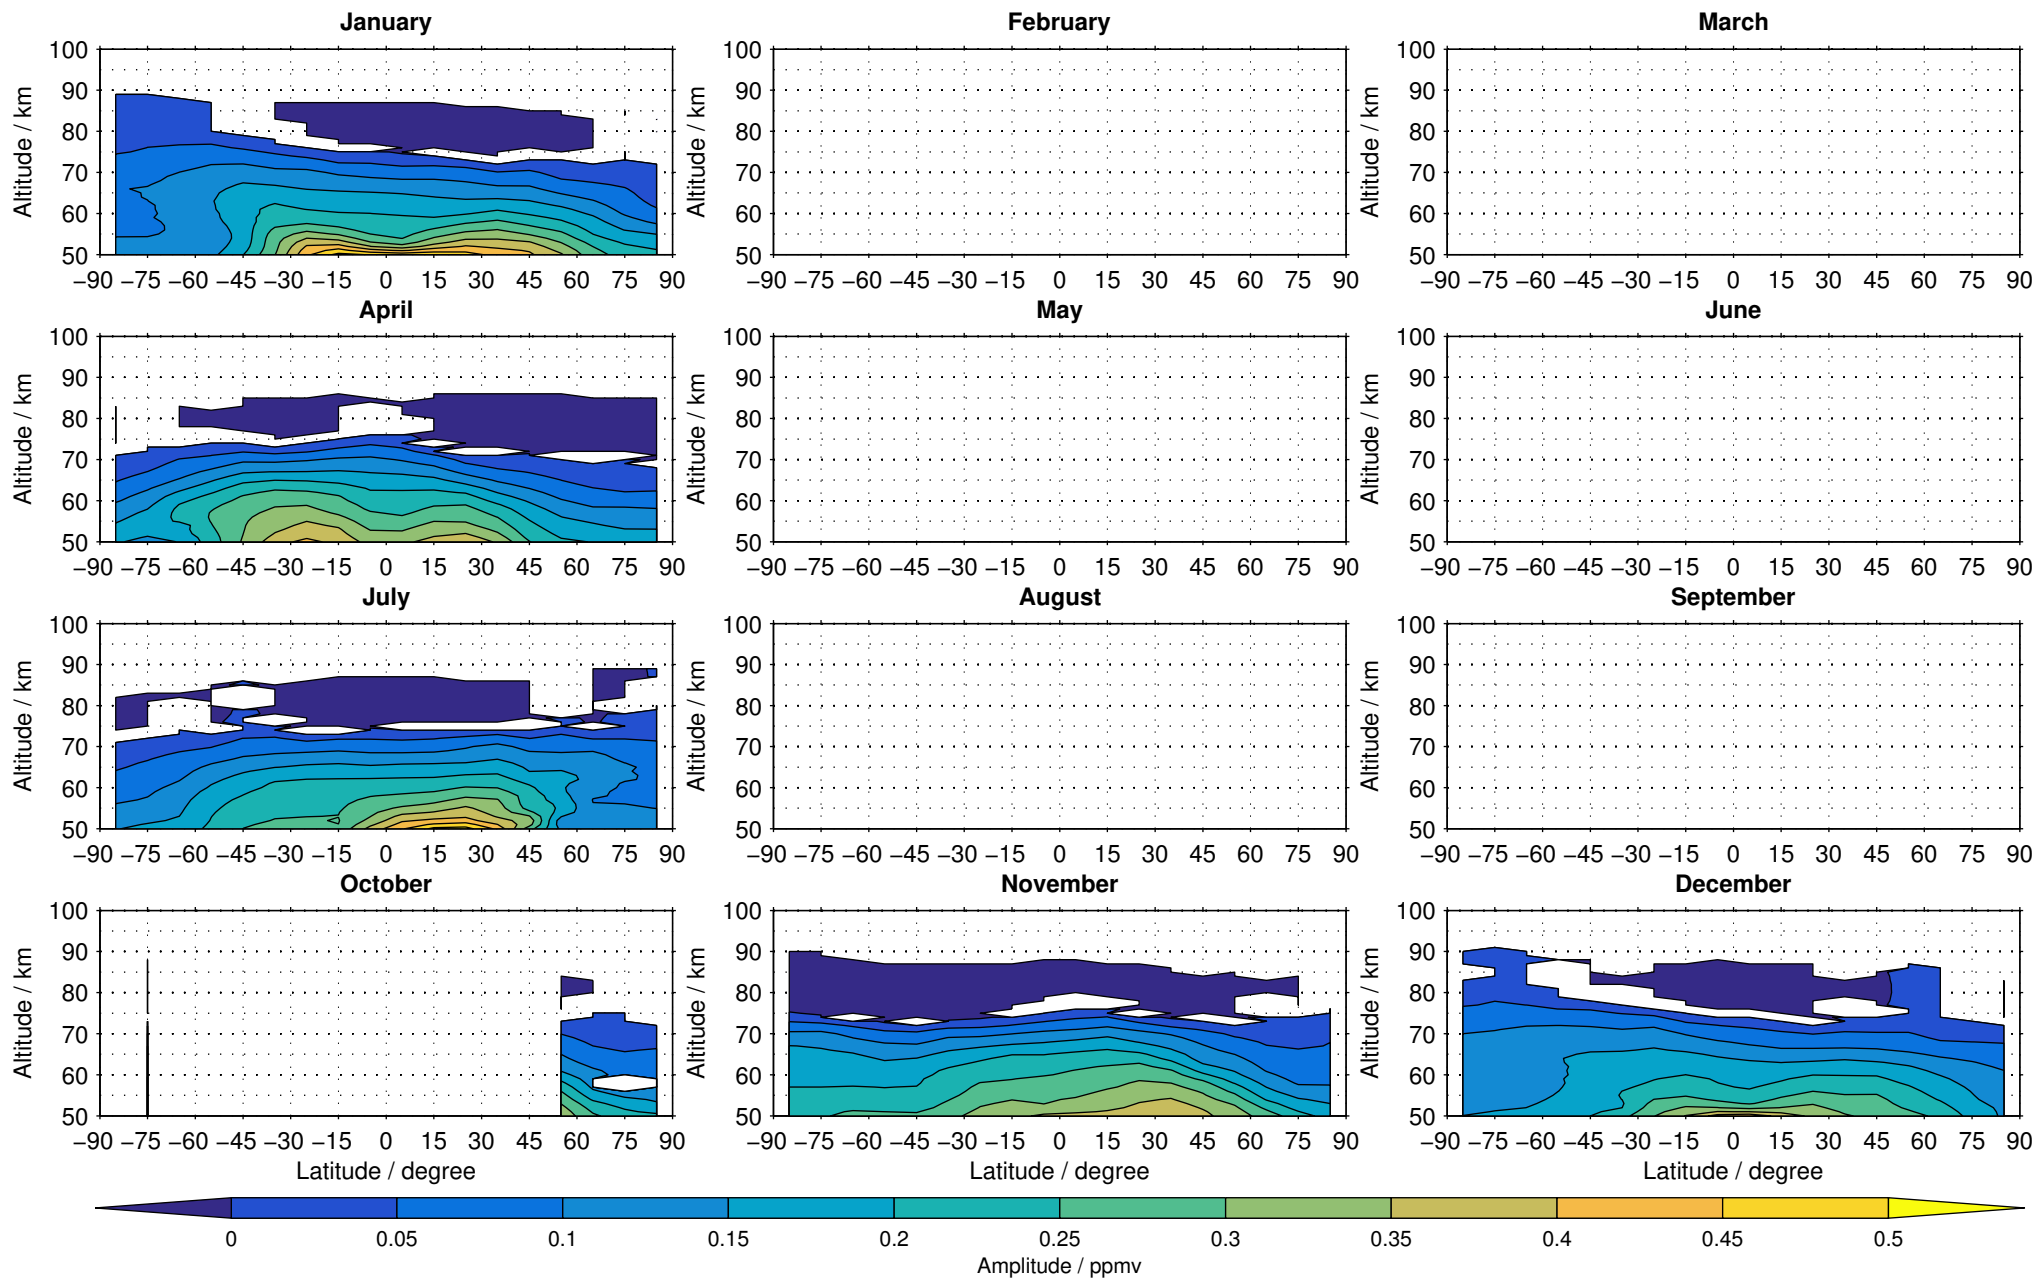

Envisat/MIPAS (IMKIAA) V5R v621 UA methane distribution for 2005

Creation Time:
11-04-2017
21:22:20 LT

Envisat/MIPAS (IMKIAA) V5R v621 UA methane distribution for 2006

Creation Time:
11-04-2017
21:22:20 LT

Envisat/MIPAS (IMKIAA) V5R v621 UA methane distribution for 2007

Creation Time:
11-04-2017
21:22:21 LT

Envisat/MIPAS (IMKIAA) V5R v621 UA methane distribution for 2008

Creation Time:
11-04-2017
21:22:22 LT

Envisat/MIPAS (IMKIAA) V5R v621 UA methane distribution for 2009

Creation Time:
11-04-2017
21:22:23 LT

Envisat/MIPAS (IMKIAA) V5R v621 UA methane distribution for 2010

Creation Time:
11-04-2017
21:22:24 LT