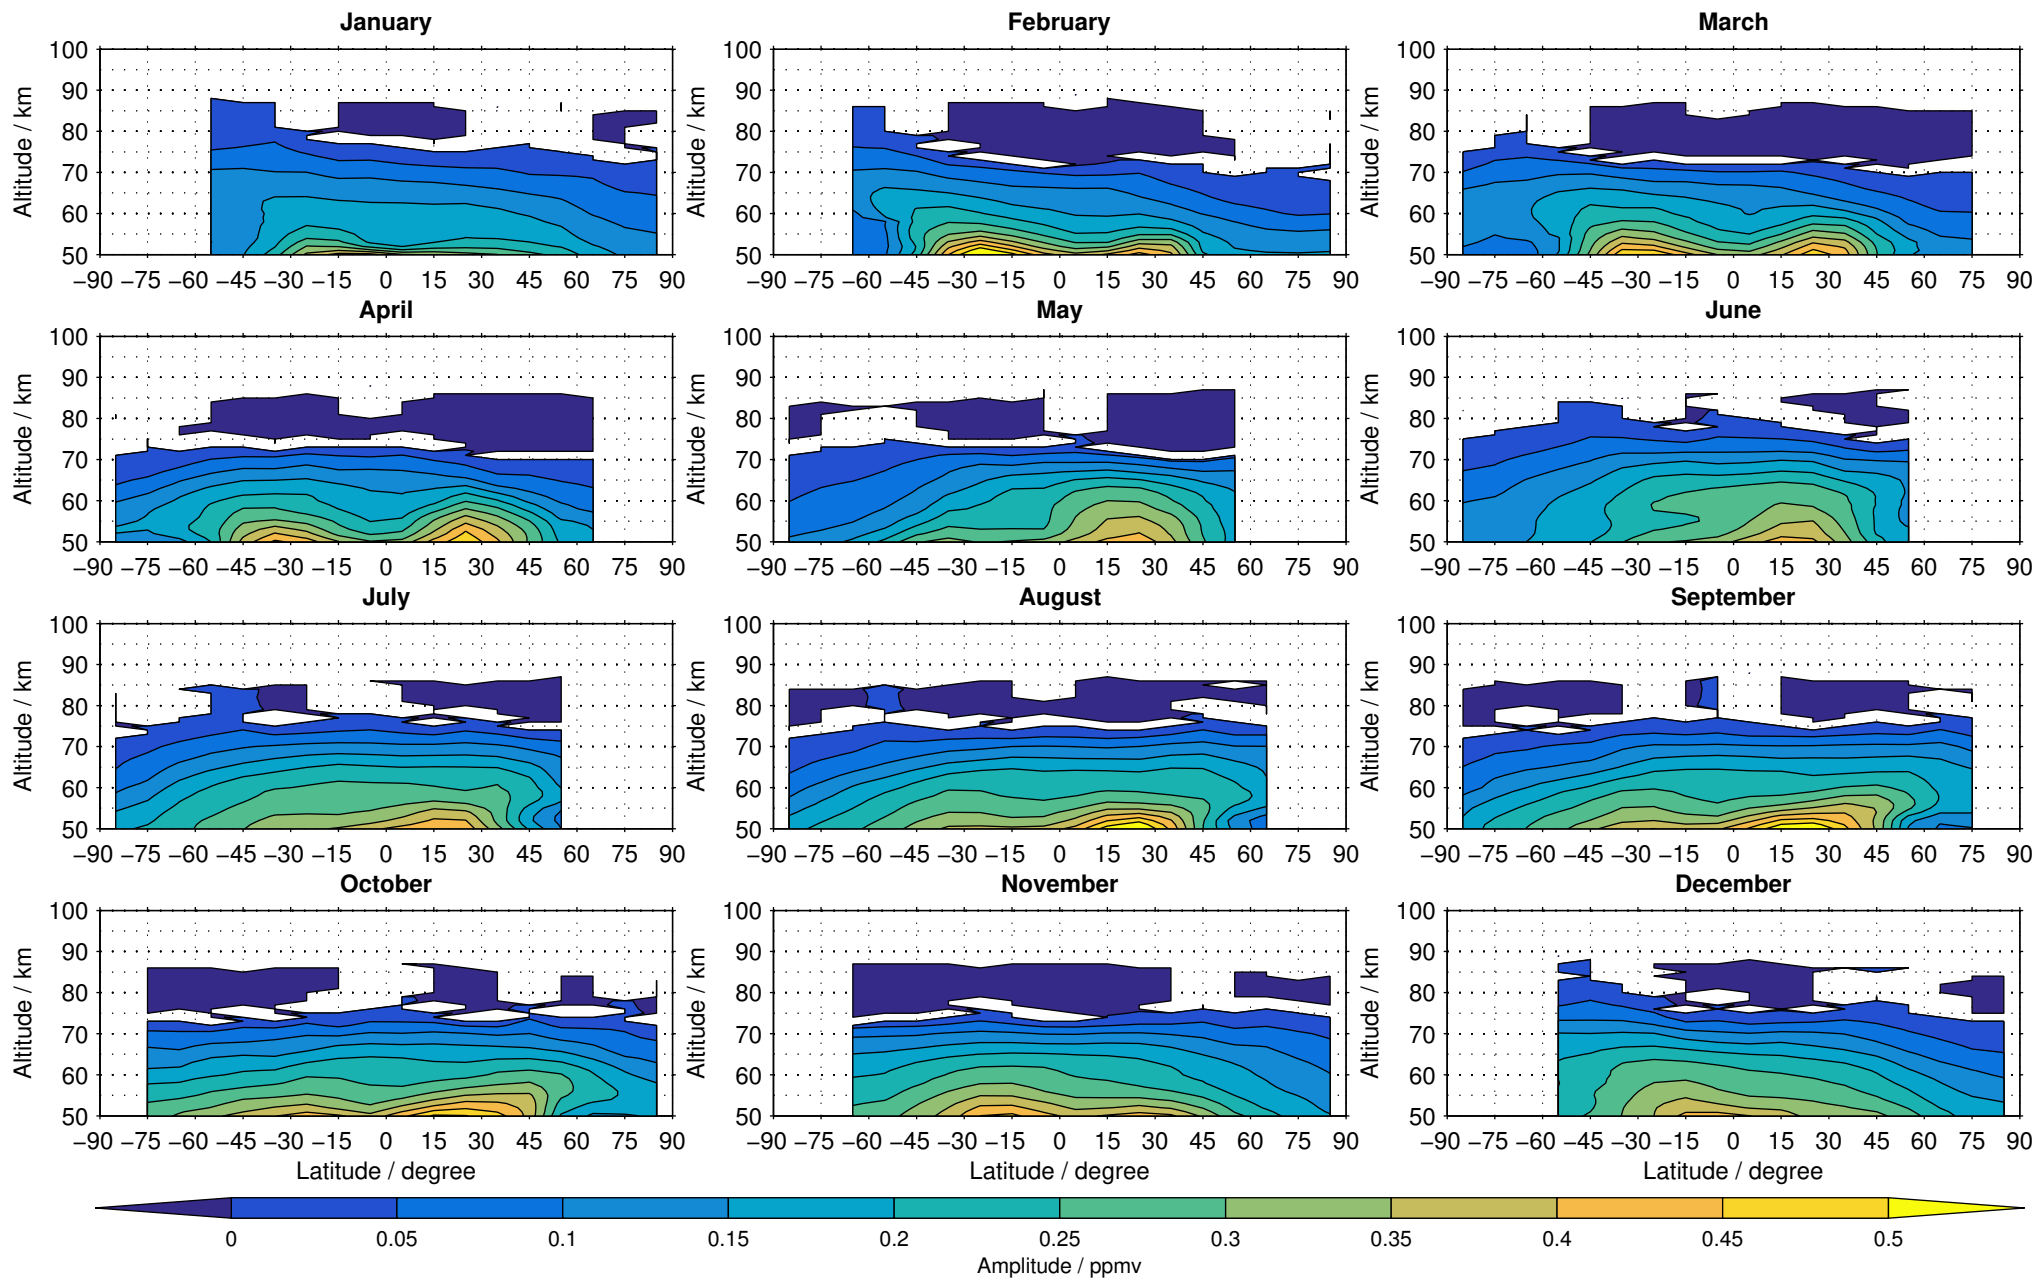

Envisat/MIPAS (IMKIAA) V5R v621 UA nighttime methane distribution for 2007

Creation Time:
11-04-2017
21:23:04 LT

Envisat/MIPAS (IMKIAA) V5R v621 UA nighttime methane distribution for 2008

Creation Time:
11-04-2017
21:23:05 LT

Envisat/MIPAS (IMKIAA) V5R v621 UA nighttime methane distribution for 2009

Creation Time:
11-04-2017
21:23:05 LT

Envisat/MIPAS (IMKIAA) V5R v621 UA nighttime methane distribution for 2010

Creation Time:
11-04-2017
21:23:06 LT

Envisat/MIPAS (IMKIAA) V5R v621 UA nighttime methane distribution for 2011

Creation Time:
11-04-2017
21:23:07 LT

Envisat/MIPAS (IMKIAA) V5R v621 UA nighttime methane distribution for 2012

Creation Time:
11-04-2017
21:23:08 LT