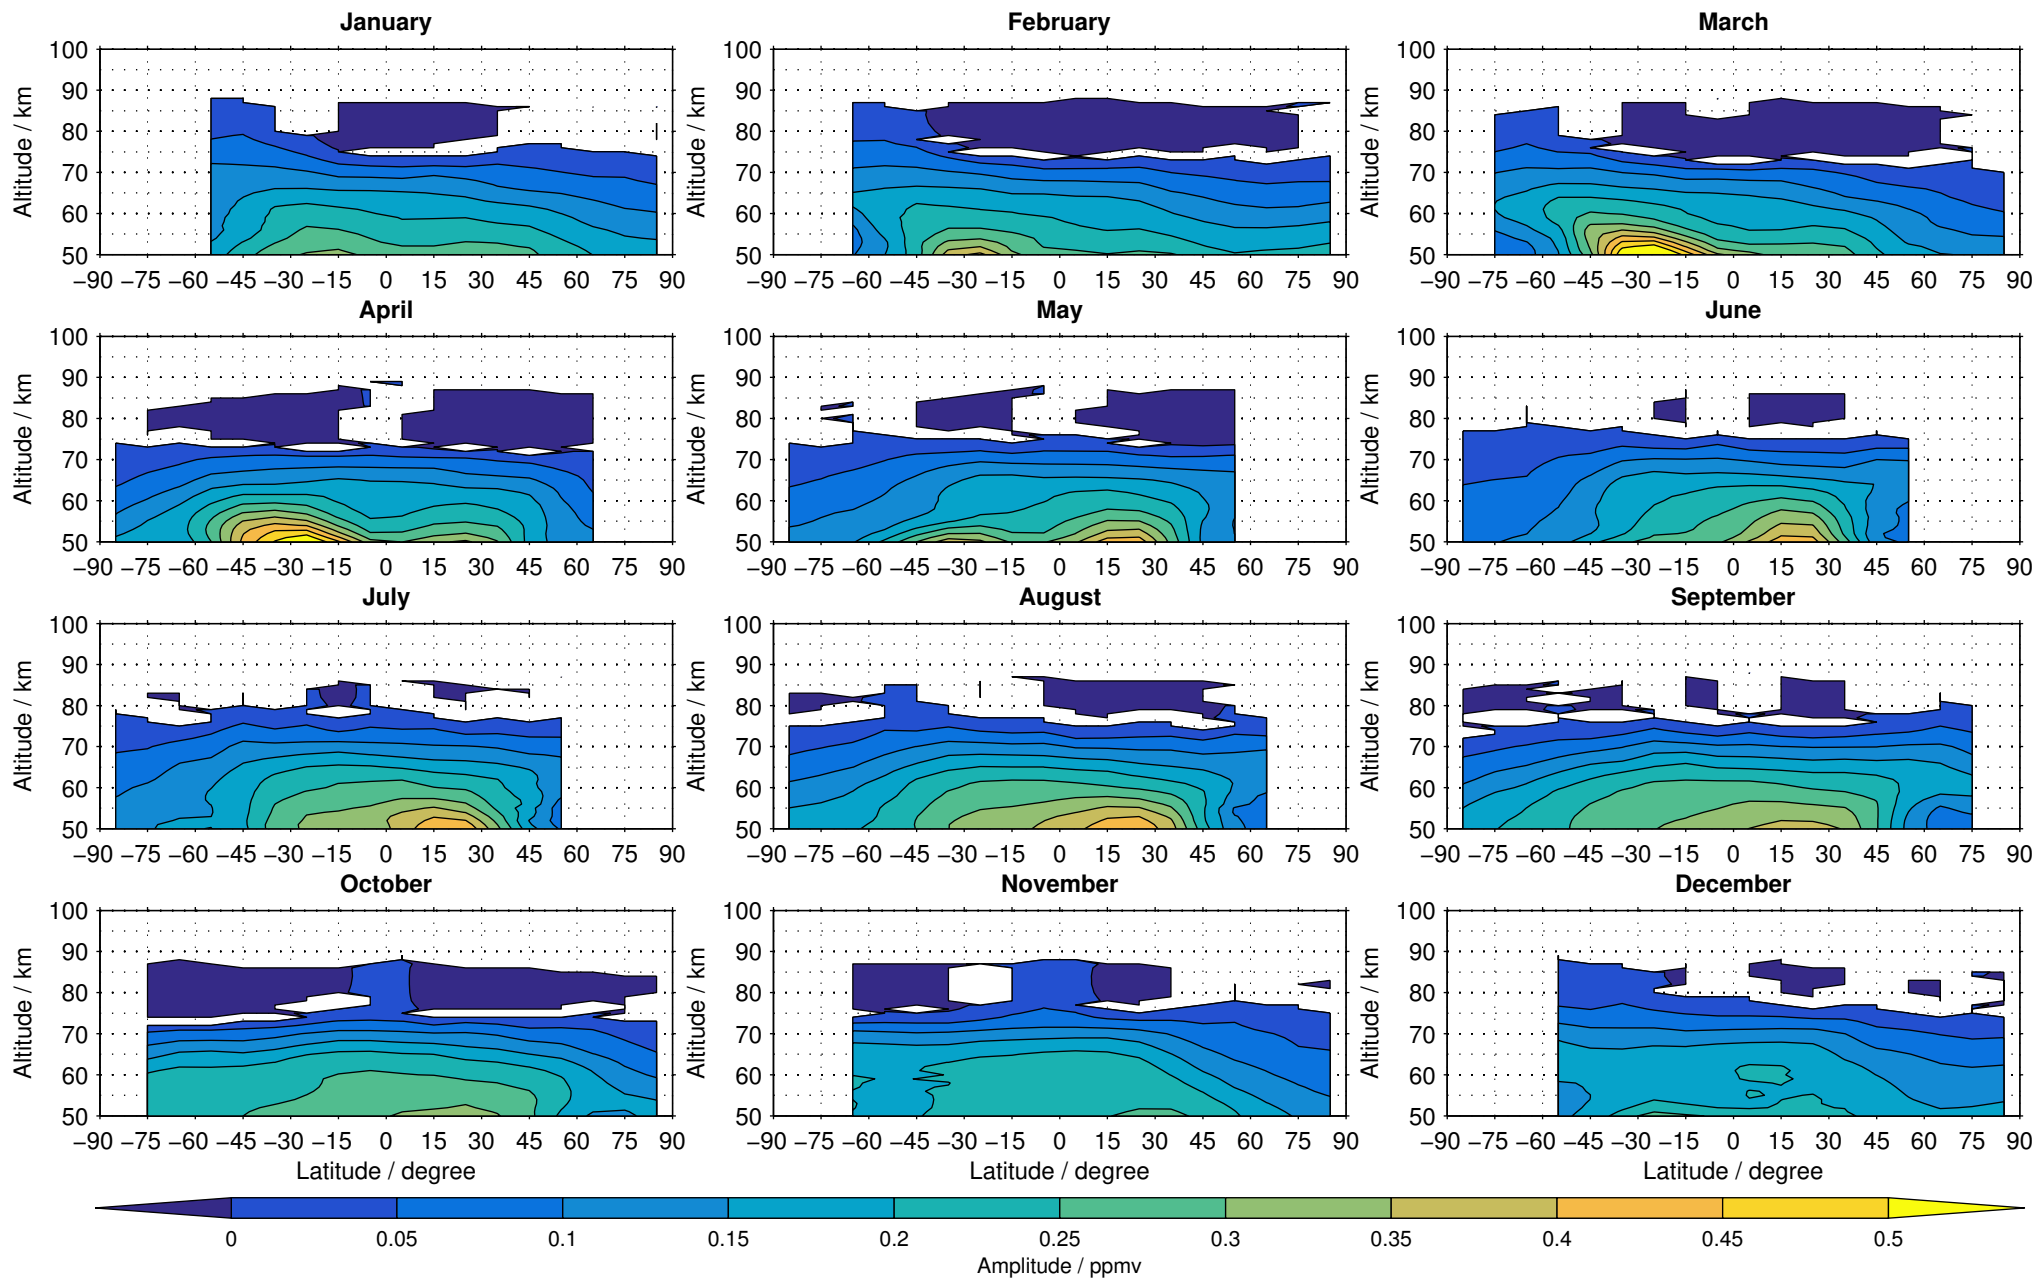

Envisat/MIPAS (IMKIAA) V5R v621 UA nighttime methane distribution for 2005

Creation Time:
11-04-2017
21:23:02 LT

Envisat/MIPAS (IMKIAA) V5R v621 UA nighttime methane distribution for 2006

Creation Time:
11-04-2017
21:23:03 LT

Envisat/MIPAS (IMKIAA) V5R v621 UA nighttime methane distribution for 2007

Creation Time:
11-04-2017
21:23:04 LT

Envisat/MIPAS (IMKIAA) V5R v621 UA nighttime methane distribution for 2008

Creation Time:
11-04-2017
21:23:05 LT

Envisat/MIPAS (IMKIAA) V5R v621 UA nighttime methane distribution for 2009

Creation Time:
11-04-2017
21:23:05 LT

Envisat/MIPAS (IMKIAA) V5R v621 UA nighttime methane distribution for 2010

Creation Time:
11-04-2017
21:23:06 LT

Envisat/MIPAS (IMKIAA) V5R v621 UA nighttime methane distribution for 2011

Creation Time:
11-04-2017
21:23:07 LT

Envisat/MIPAS (IMKIAA) V5R v621 UA nighttime methane distribution for 2012

Creation Time:
11-04-2017
21:23:08 LT