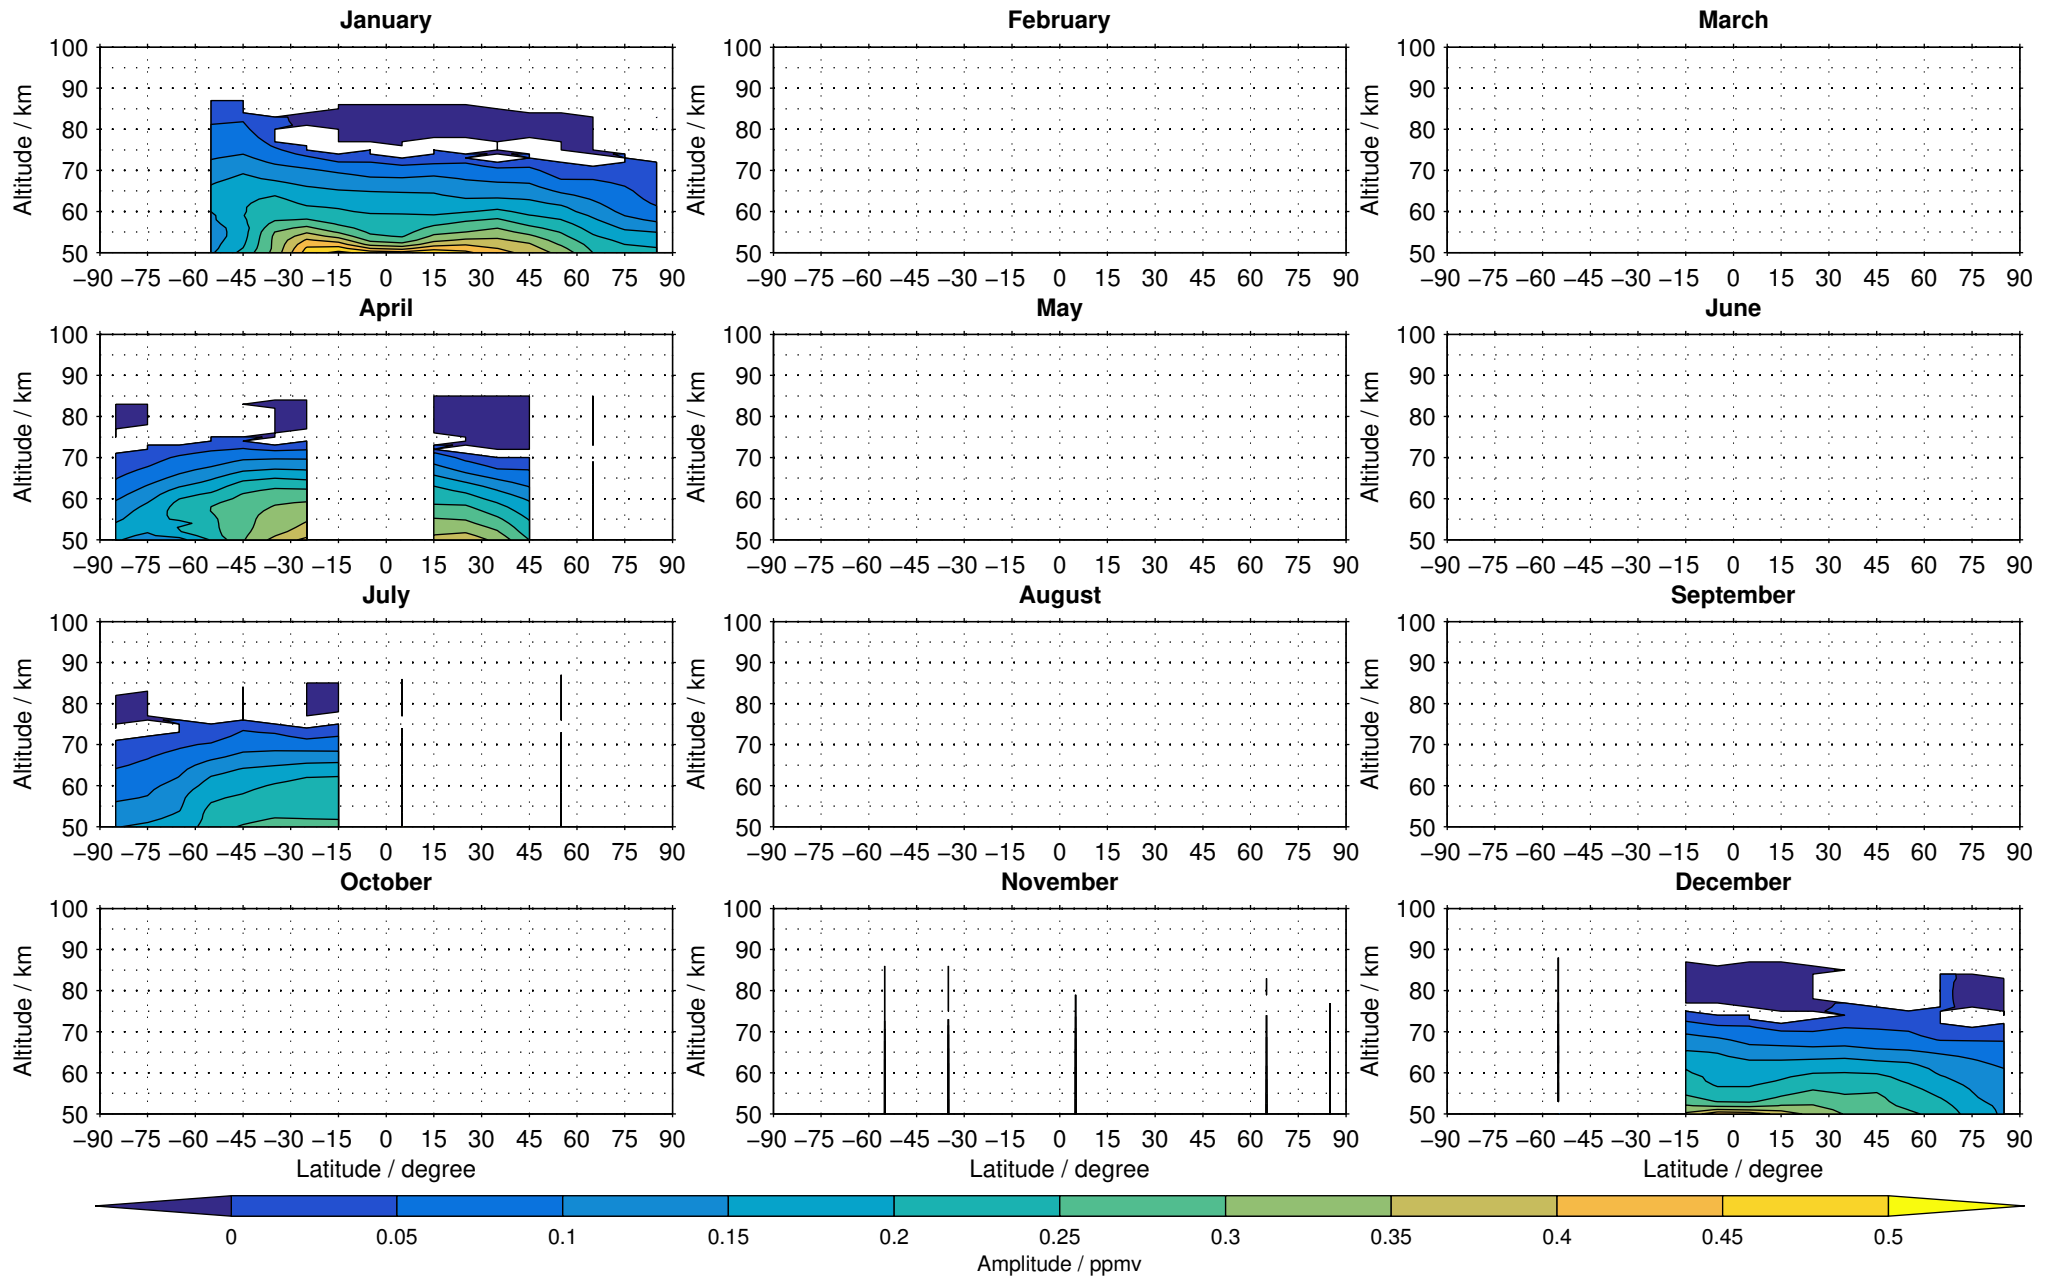

Envisat/MIPAS (IMKIAA) V5R v621 UA nighttime methane distribution for 2005

Creation Time:
11-04-2017
21:23:02 LT

Envisat/MIPAS (IMKIAA) V5R v621 UA nighttime methane distribution for 2006

Creation Time:
11-04-2017
21:23:03 LT

Envisat/MIPAS (IMKIAA) V5R v621 UA nighttime methane distribution for 2007

Creation Time:
11-04-2017
21:23:04 LT

Envisat/MIPAS (IMKIAA) V5R v621 UA nighttime methane distribution for 2008

Creation Time:
11-04-2017
21:23:05 LT

Envisat/MIPAS (IMKIAA) V5R v621 UA nighttime methane distribution for 2009

Creation Time:
11-04-2017
21:23:05 LT

Envisat/MIPAS (IMKIAA) V5R v621 UA nighttime methane distribution for 2010

Creation Time:
11-04-2017
21:23:06 LT

Envisat/MIPAS (IMKIAA) V5R v621 UA nighttime methane distribution for 2011

Creation Time:
11-04-2017
21:23:07 LT

Envisat/MIPAS (IMKIAA) V5R v621 UA nighttime methane distribution for 2012

Creation Time:
11-04-2017
21:23:08 LT