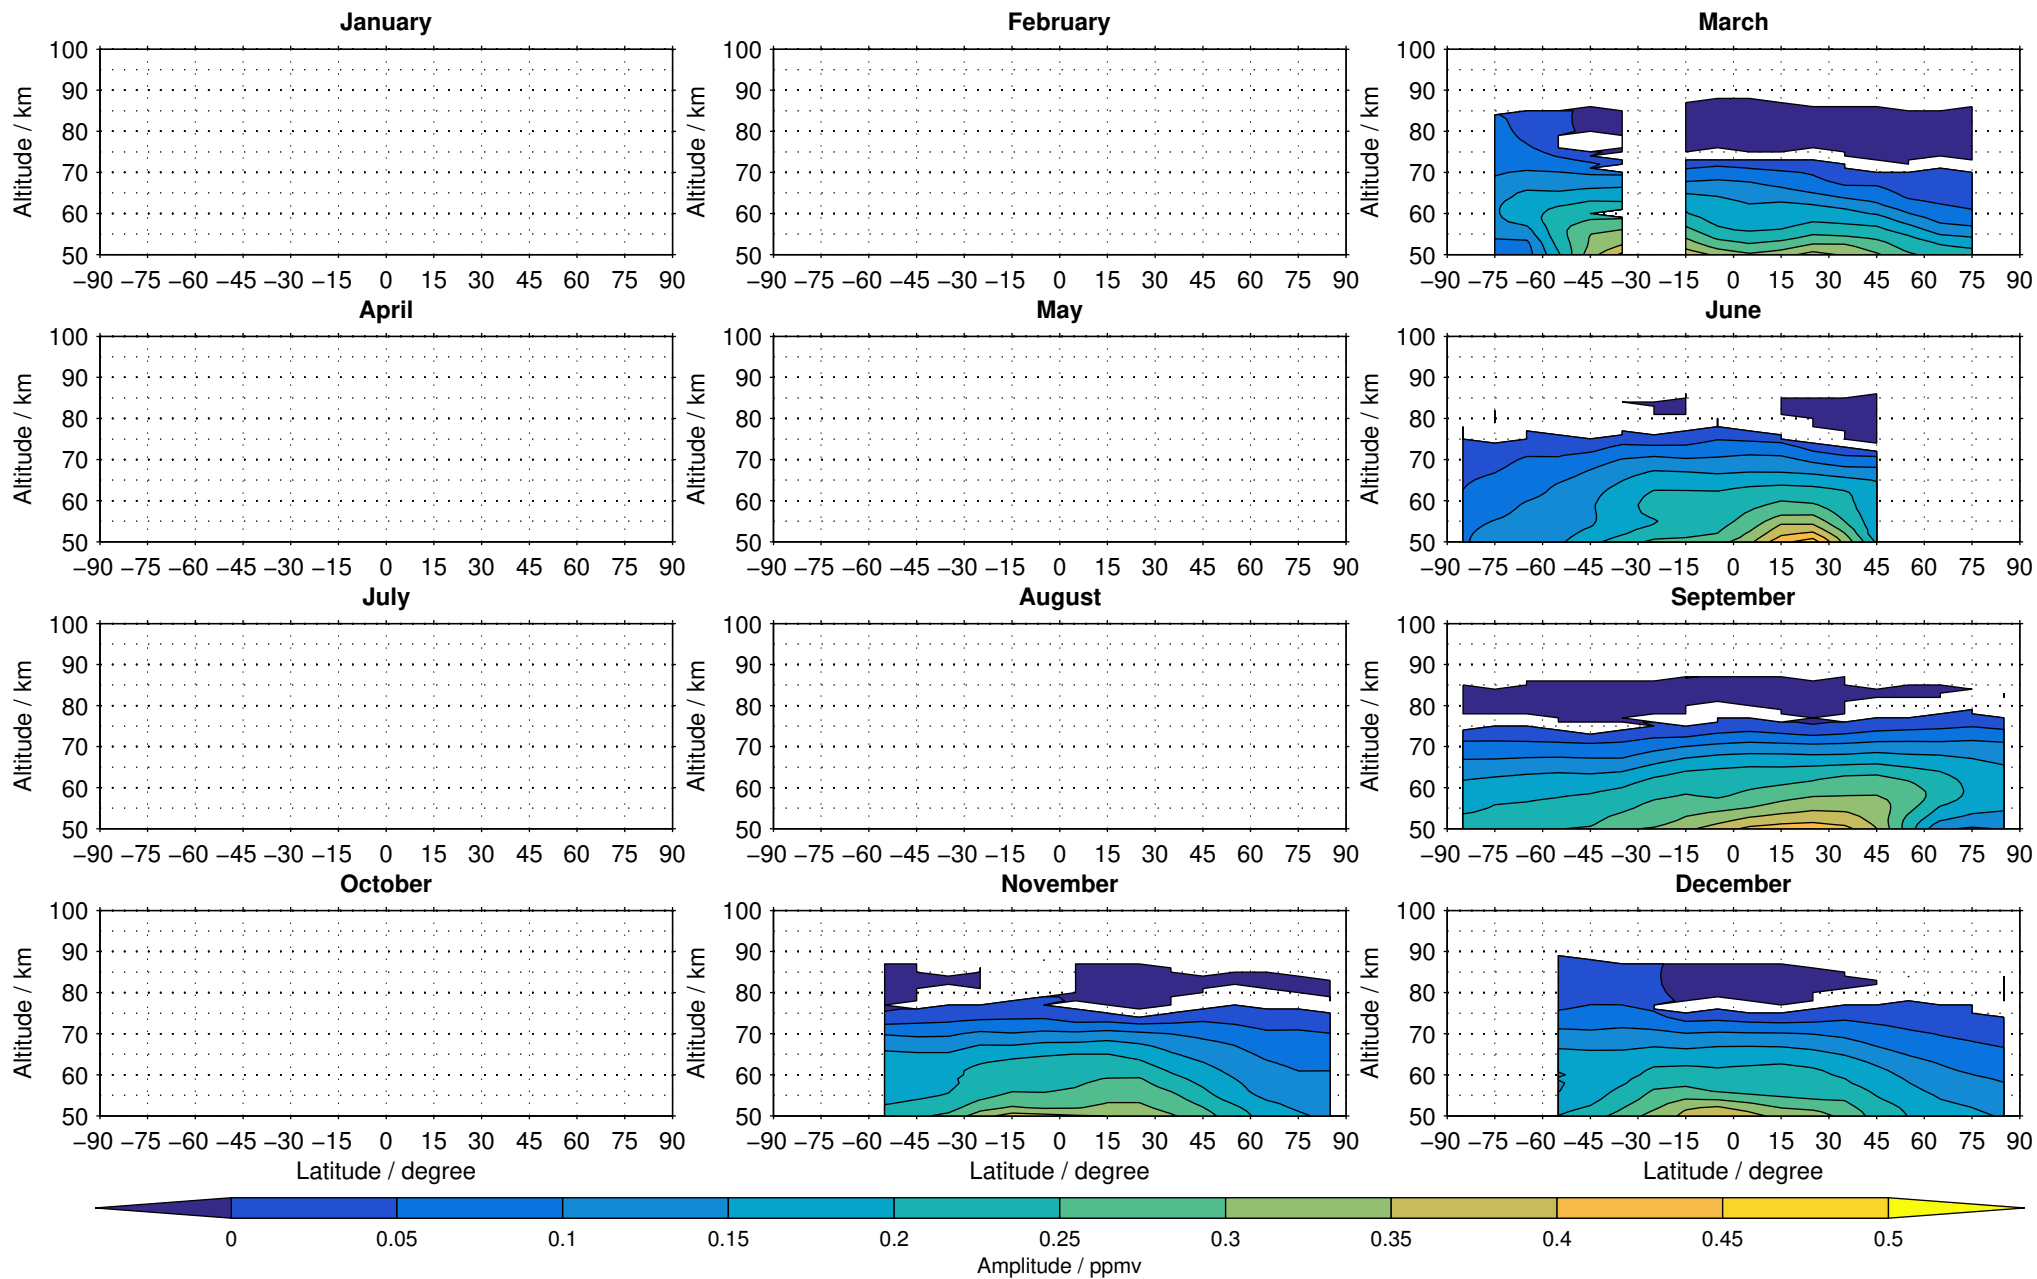

Envisat/MIPAS (IMKIAA) V5R v621 UA nighttime methane distribution for 2005

Creation Time:
11-04-2017
21:23:02 LT

Envisat/MIPAS (IMKIAA) V5R v621 UA nighttime methane distribution for 2006

Creation Time:
11-04-2017
21:23:03 LT

Envisat/MIPAS (IMKIAA) V5R v621 UA nighttime methane distribution for 2007

Creation Time:
11-04-2017
21:23:04 LT

Envisat/MIPAS (IMKIAA) V5R v621 UA nighttime methane distribution for 2008

Creation Time:
11-04-2017
21:23:05 LT

Envisat/MIPAS (IMKIAA) V5R v621 UA nighttime methane distribution for 2009

Creation Time:
11-04-2017
21:23:05 LT

Envisat/MIPAS (IMKIAA) V5R v621 UA nighttime methane distribution for 2010

Creation Time:
11-04-2017
21:23:06 LT

Envisat/MIPAS (IMKIAA) V5R v621 UA nighttime methane distribution for 2011

Creation Time:
11-04-2017
21:23:07 LT

Envisat/MIPAS (IMKIAA) V5R v621 UA nighttime methane distribution for 2012

Creation Time:
11-04-2017
21:23:08 LT