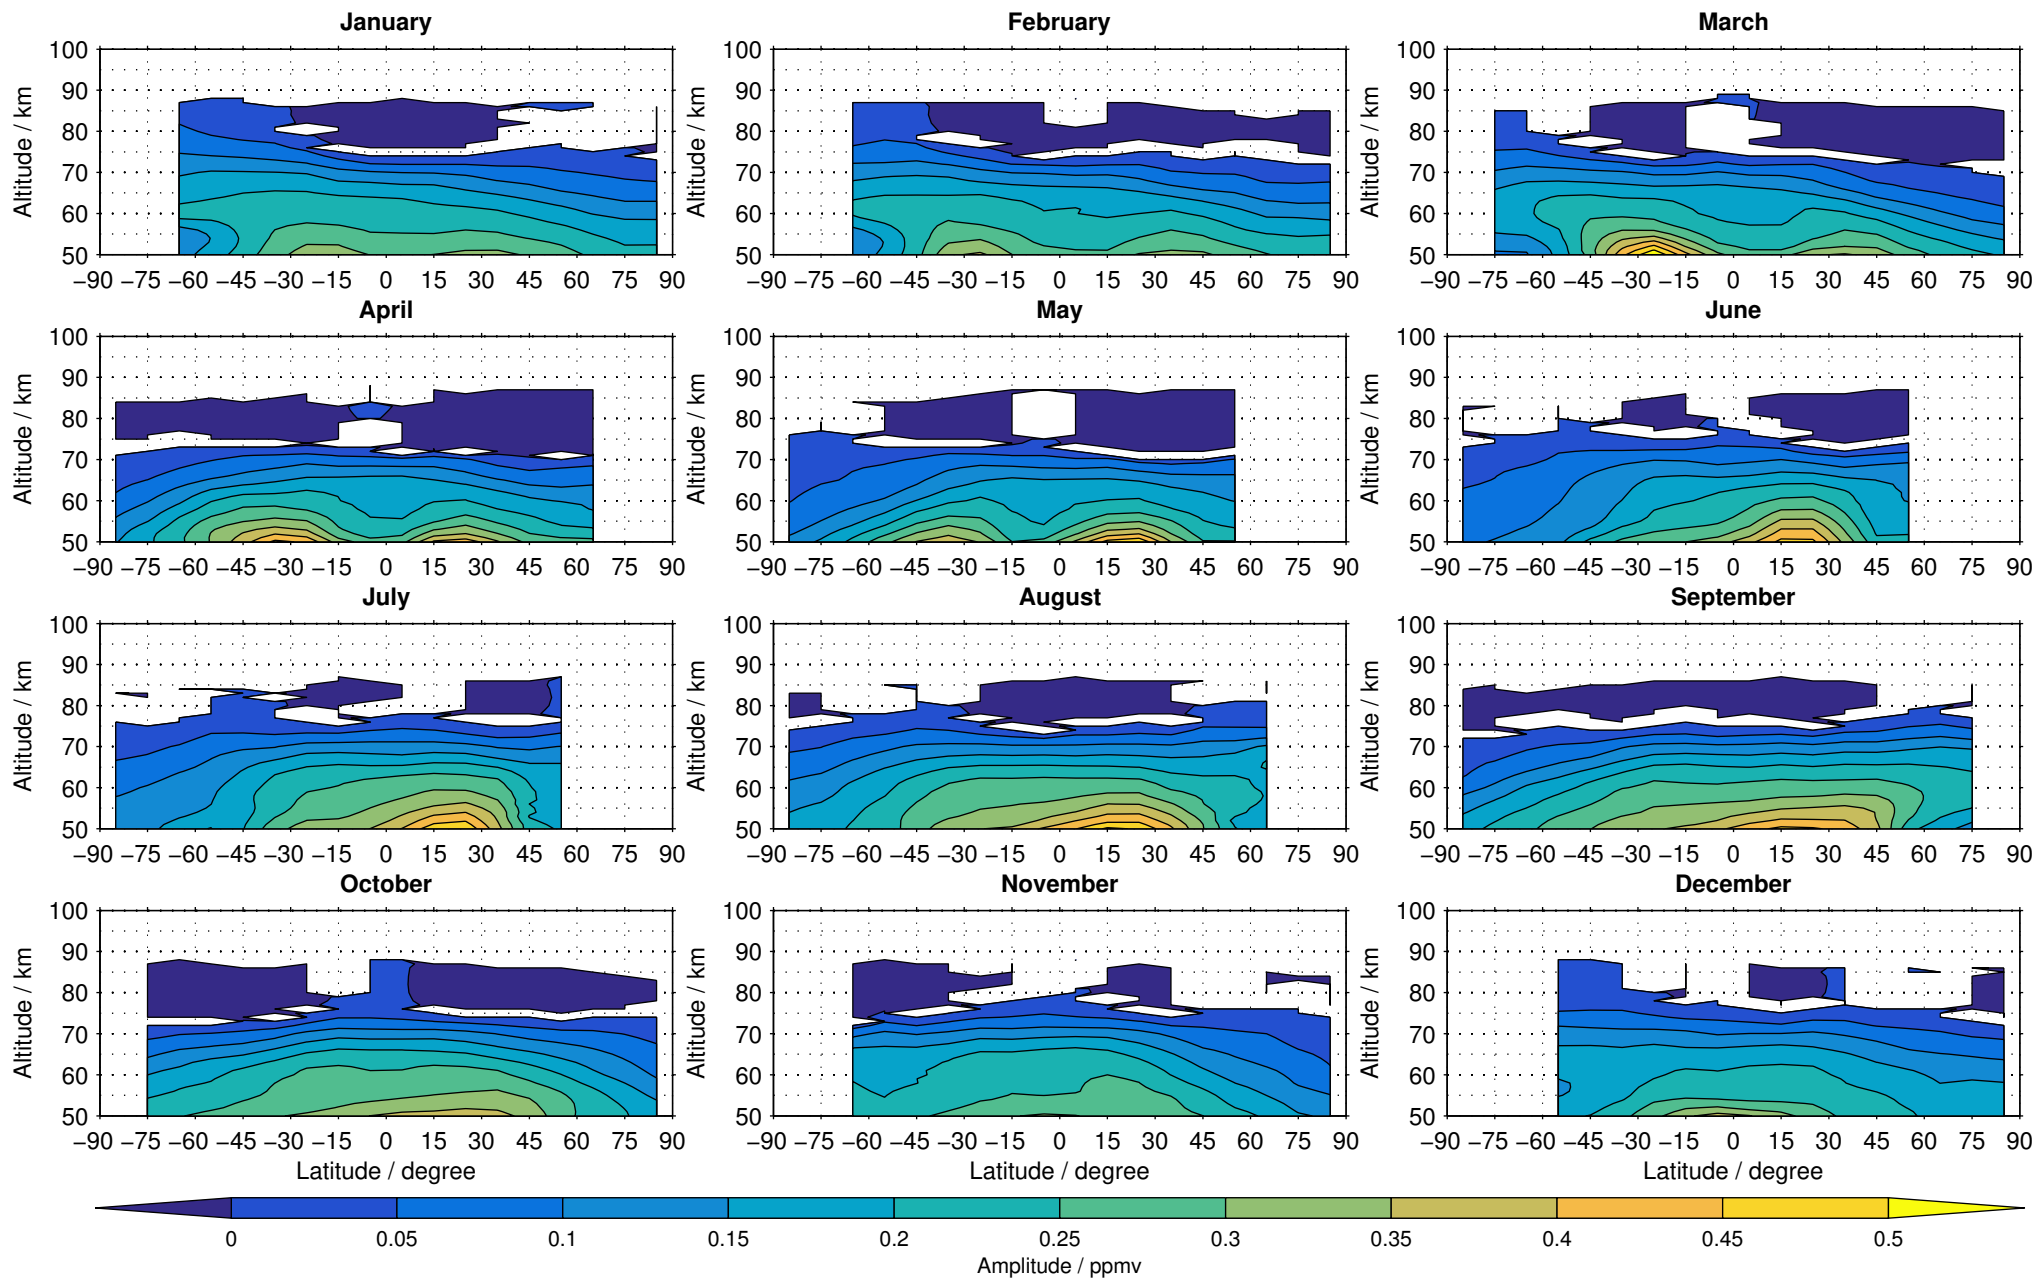

Envisat/MIPAS (IMKIAA) V5R v621 UA nighttime methane distribution for 2007

Creation Time:
11-04-2017
21:23:04 LT

Envisat/MIPAS (IMKIAA) V5R v621 UA nighttime methane distribution for 2008

Creation Time:
11-04-2017
21:23:05 LT

Envisat/MIPAS (IMKIAA) V5R v621 UA nighttime methane distribution for 2009

Creation Time:
11-04-2017
21:23:05 LT

Envisat/MIPAS (IMKIAA) V5R v621 UA nighttime methane distribution for 2010

Creation Time:
11-04-2017
21:23:06 LT

Envisat/MIPAS (IMKIAA) V5R v621 UA nighttime methane distribution for 2011

Creation Time:
11-04-2017
21:23:07 LT

Envisat/MIPAS (IMKIAA) V5R v621 UA nighttime methane distribution for 2012

Creation Time:
11-04-2017
21:23:08 LT