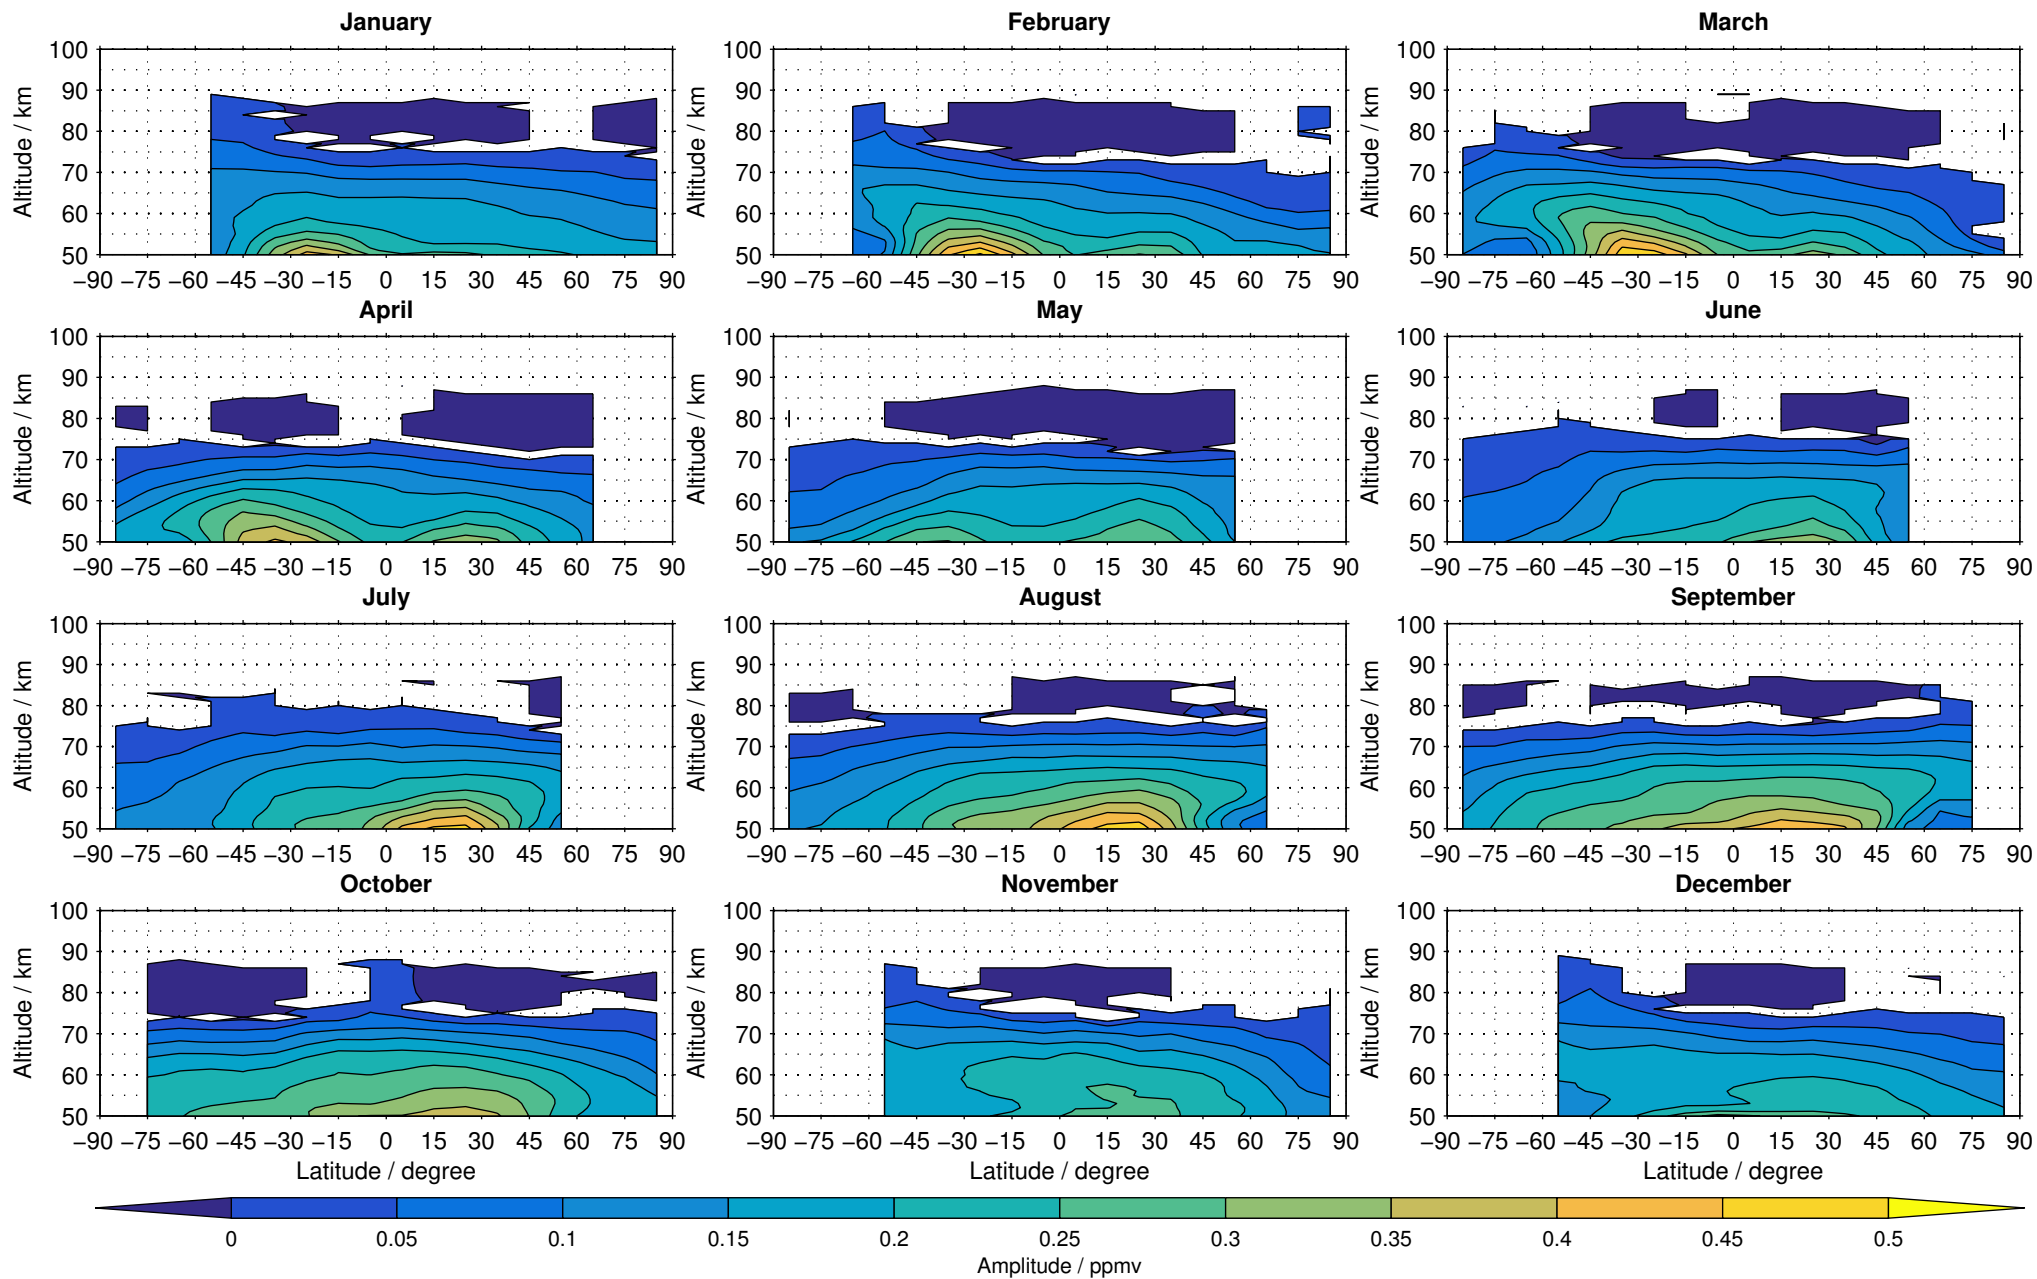

Envisat/MIPAS (IMKIAA) V5R v621 UA nighttime methane distribution for 2007

Creation Time:
11-04-2017
21:23:04 LT

Envisat/MIPAS (IMKIAA) V5R v621 UA nighttime methane distribution for 2008

Creation Time:
11-04-2017
21:23:05 LT

Envisat/MIPAS (IMKIAA) V5R v621 UA nighttime methane distribution for 2009

Creation Time:
11-04-2017
21:23:05 LT

Envisat/MIPAS (IMKIAA) V5R v621 UA nighttime methane distribution for 2010

Creation Time:
11-04-2017
21:23:06 LT

Envisat/MIPAS (IMKIAA) V5R v621 UA nighttime methane distribution for 2011

Creation Time:
11-04-2017
21:23:07 LT

Envisat/MIPAS (IMKIAA) V5R v621 UA nighttime methane distribution for 2012

Creation Time:
11-04-2017
21:23:08 LT