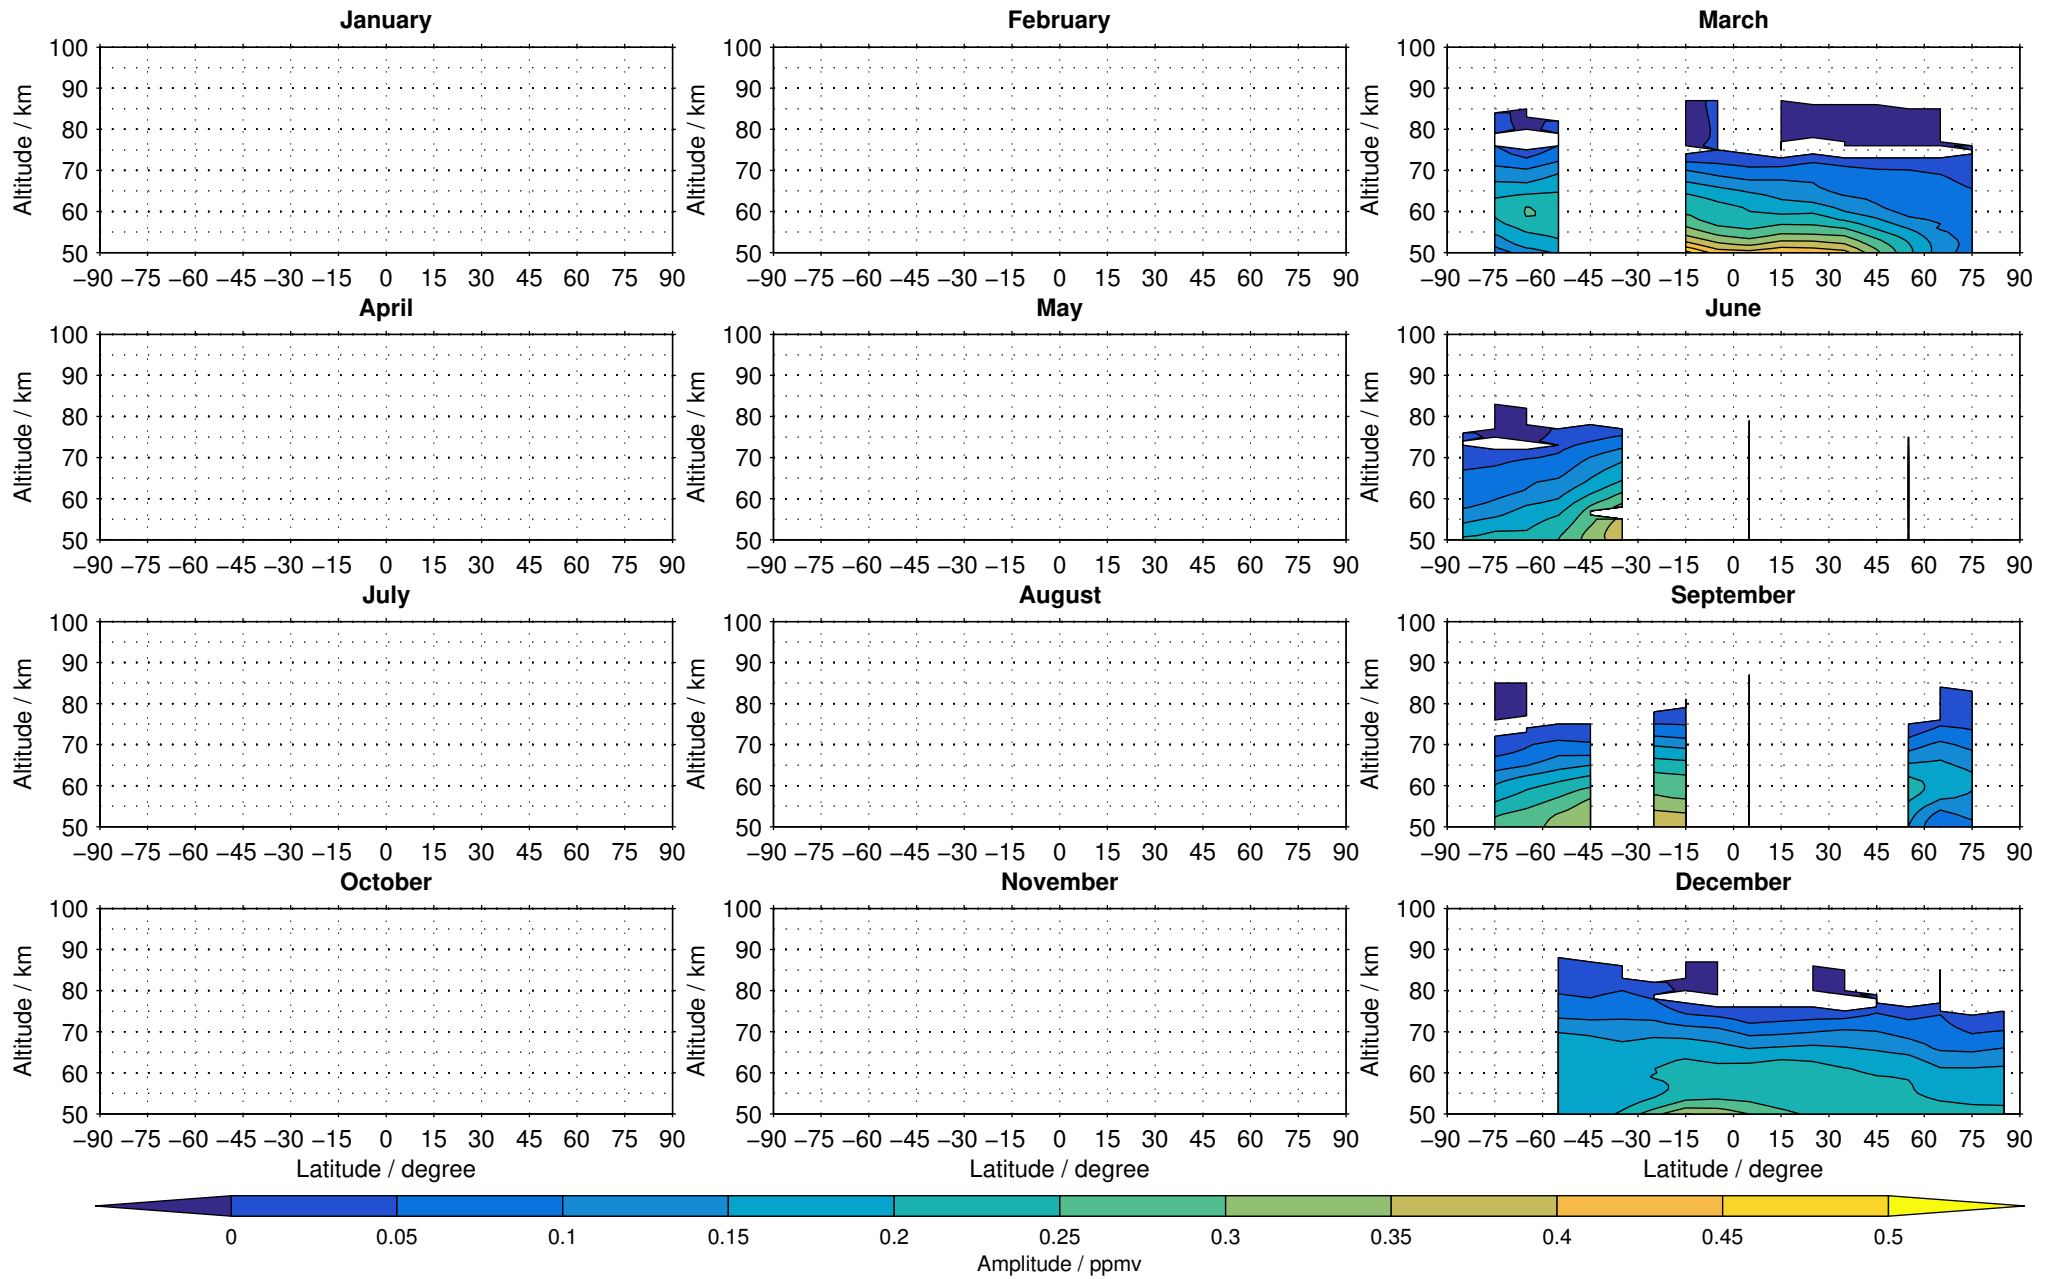

Envisat/MIPAS (IMKIAA) V5R v621 UA nighttime methane distribution for 2005

Creation Time:
11-04-2017
21:23:02 LT

Envisat/MIPAS (IMKIAA) V5R v621 UA nighttime methane distribution for 2006

Creation Time:
11-04-2017
21:23:03 LT

Envisat/MIPAS (IMKIAA) V5R v621 UA nighttime methane distribution for 2007

Creation Time:
11-04-2017
21:23:04 LT

Envisat/MIPAS (IMKIAA) V5R v621 UA nighttime methane distribution for 2008

Creation Time:
11-04-2017
21:23:05 LT

Envisat/MIPAS (IMKIAA) V5R v621 UA nighttime methane distribution for 2009

Creation Time:
11-04-2017
21:23:05 LT

Envisat/MIPAS (IMKIAA) V5R v621 UA nighttime methane distribution for 2010

Creation Time:
11-04-2017
21:23:06 LT

Envisat/MIPAS (IMKIAA) V5R v621 UA nighttime methane distribution for 2011

Creation Time:
11-04-2017
21:23:07 LT

Envisat/MIPAS (IMKIAA) V5R v621 UA nighttime methane distribution for 2012

Creation Time:
11-04-2017
21:23:08 LT