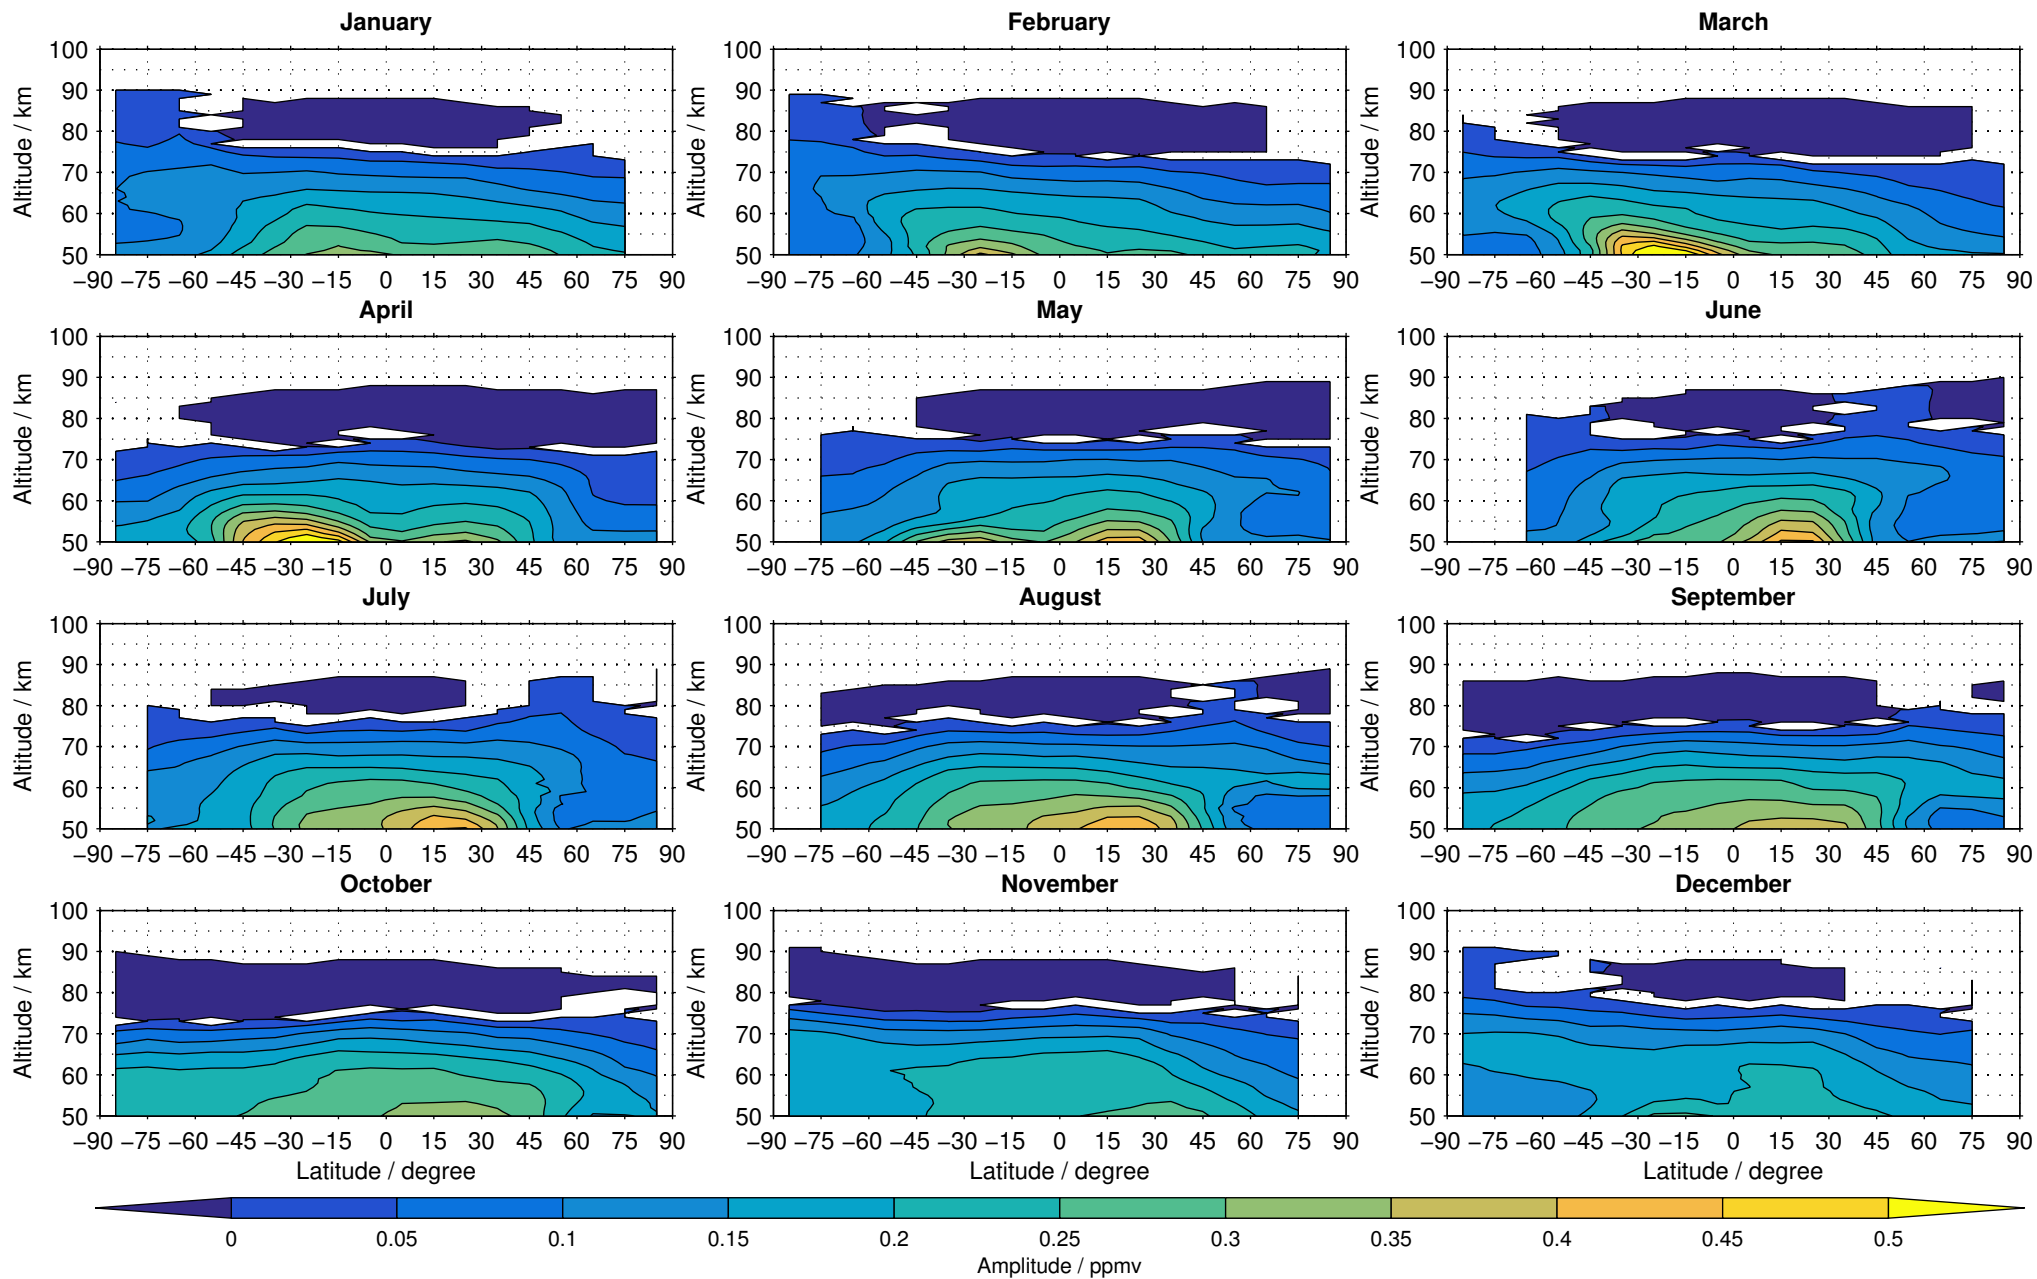

Envisat/MIPAS (IMKIAA) V5R v621 UA daytime methane distribution for 2005

Creation Time:
11-04-2017
21:22:42 LT

Envisat/MIPAS (IMKIAA) V5R v621 UA daytime methane distribution for 2006

Creation Time:
11-04-2017
21:22:42 LT

Envisat/MIPAS (IMKIAA) V5R v621 UA daytime methane distribution for 2007

Creation Time:
11-04-2017
21:22:43 LT

Envisat/MIPAS (IMKIAA) V5R v621 UA daytime methane distribution for 2008

Creation Time:
11-04-2017
21:22:44 LT

Envisat/MIPAS (IMKIAA) V5R v621 UA daytime methane distribution for 2009

Creation Time:
11-04-2017
21:22:45 LT

Envisat/MIPAS (IMKIAA) V5R v621 UA daytime methane distribution for 2010

Creation Time:
11-04-2017
21:22:46 LT