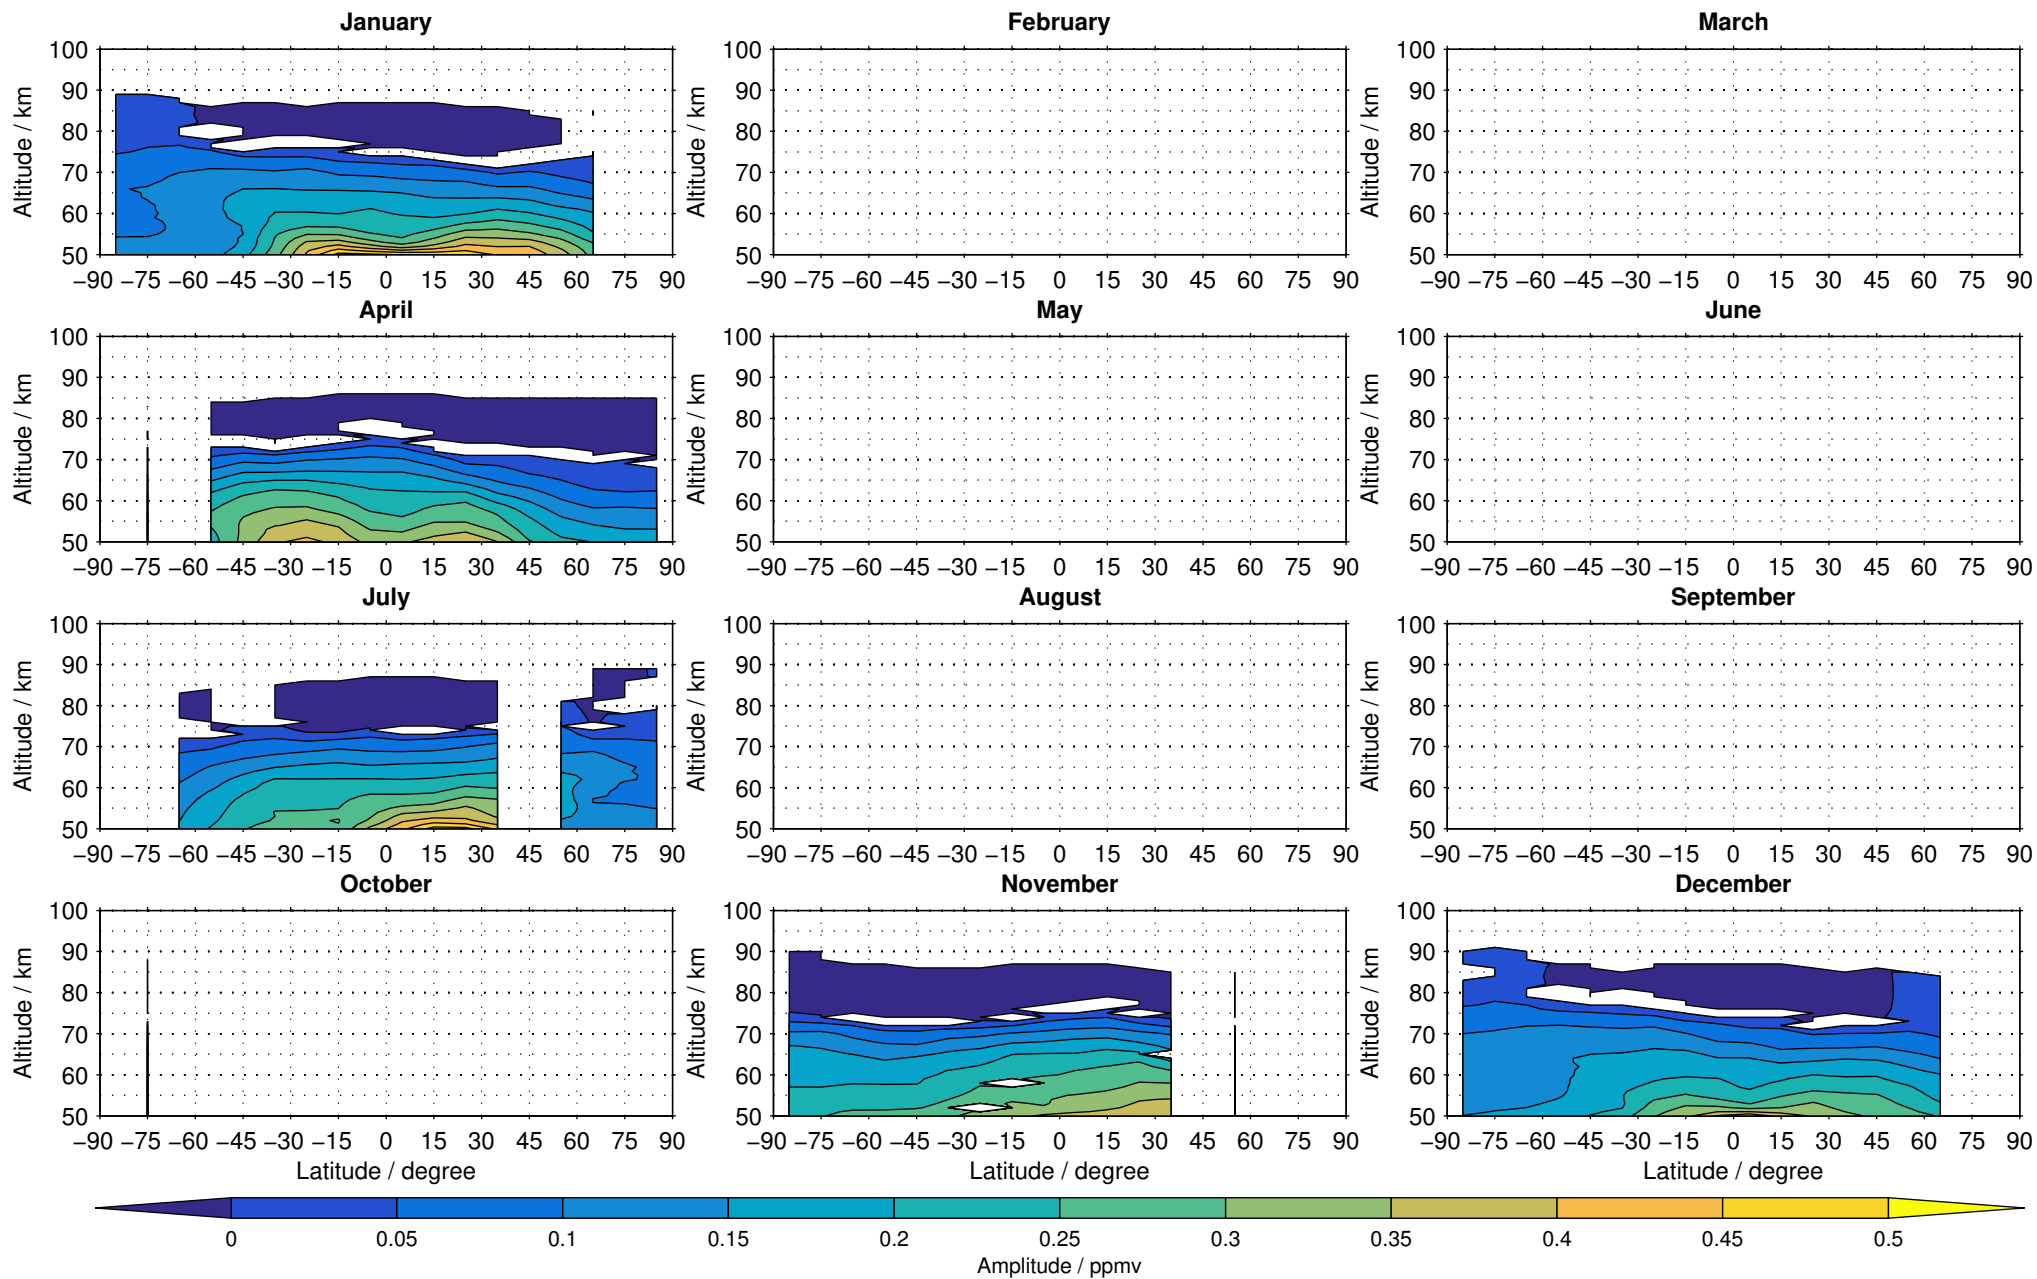

Envisat/MIPAS (IMKIAA) V5R v621 UA daytime methane distribution for 2005

Creation Time:
11-04-2017
21:22:42 LT

Envisat/MIPAS (IMKIAA) V5R v621 UA daytime methane distribution for 2006

Creation Time:
11-04-2017
21:22:42 LT

Envisat/MIPAS (IMKIAA) V5R v621 UA daytime methane distribution for 2007

Creation Time:
11-04-2017
21:22:43 LT

Envisat/MIPAS (IMKIAA) V5R v621 UA daytime methane distribution for 2008

Creation Time:
11-04-2017
21:22:44 LT

Envisat/MIPAS (IMKIAA) V5R v621 UA daytime methane distribution for 2009

Creation Time:
11-04-2017
21:22:45 LT

Envisat/MIPAS (IMKIAA) V5R v621 UA daytime methane distribution for 2010

Creation Time:
11-04-2017
21:22:46 LT