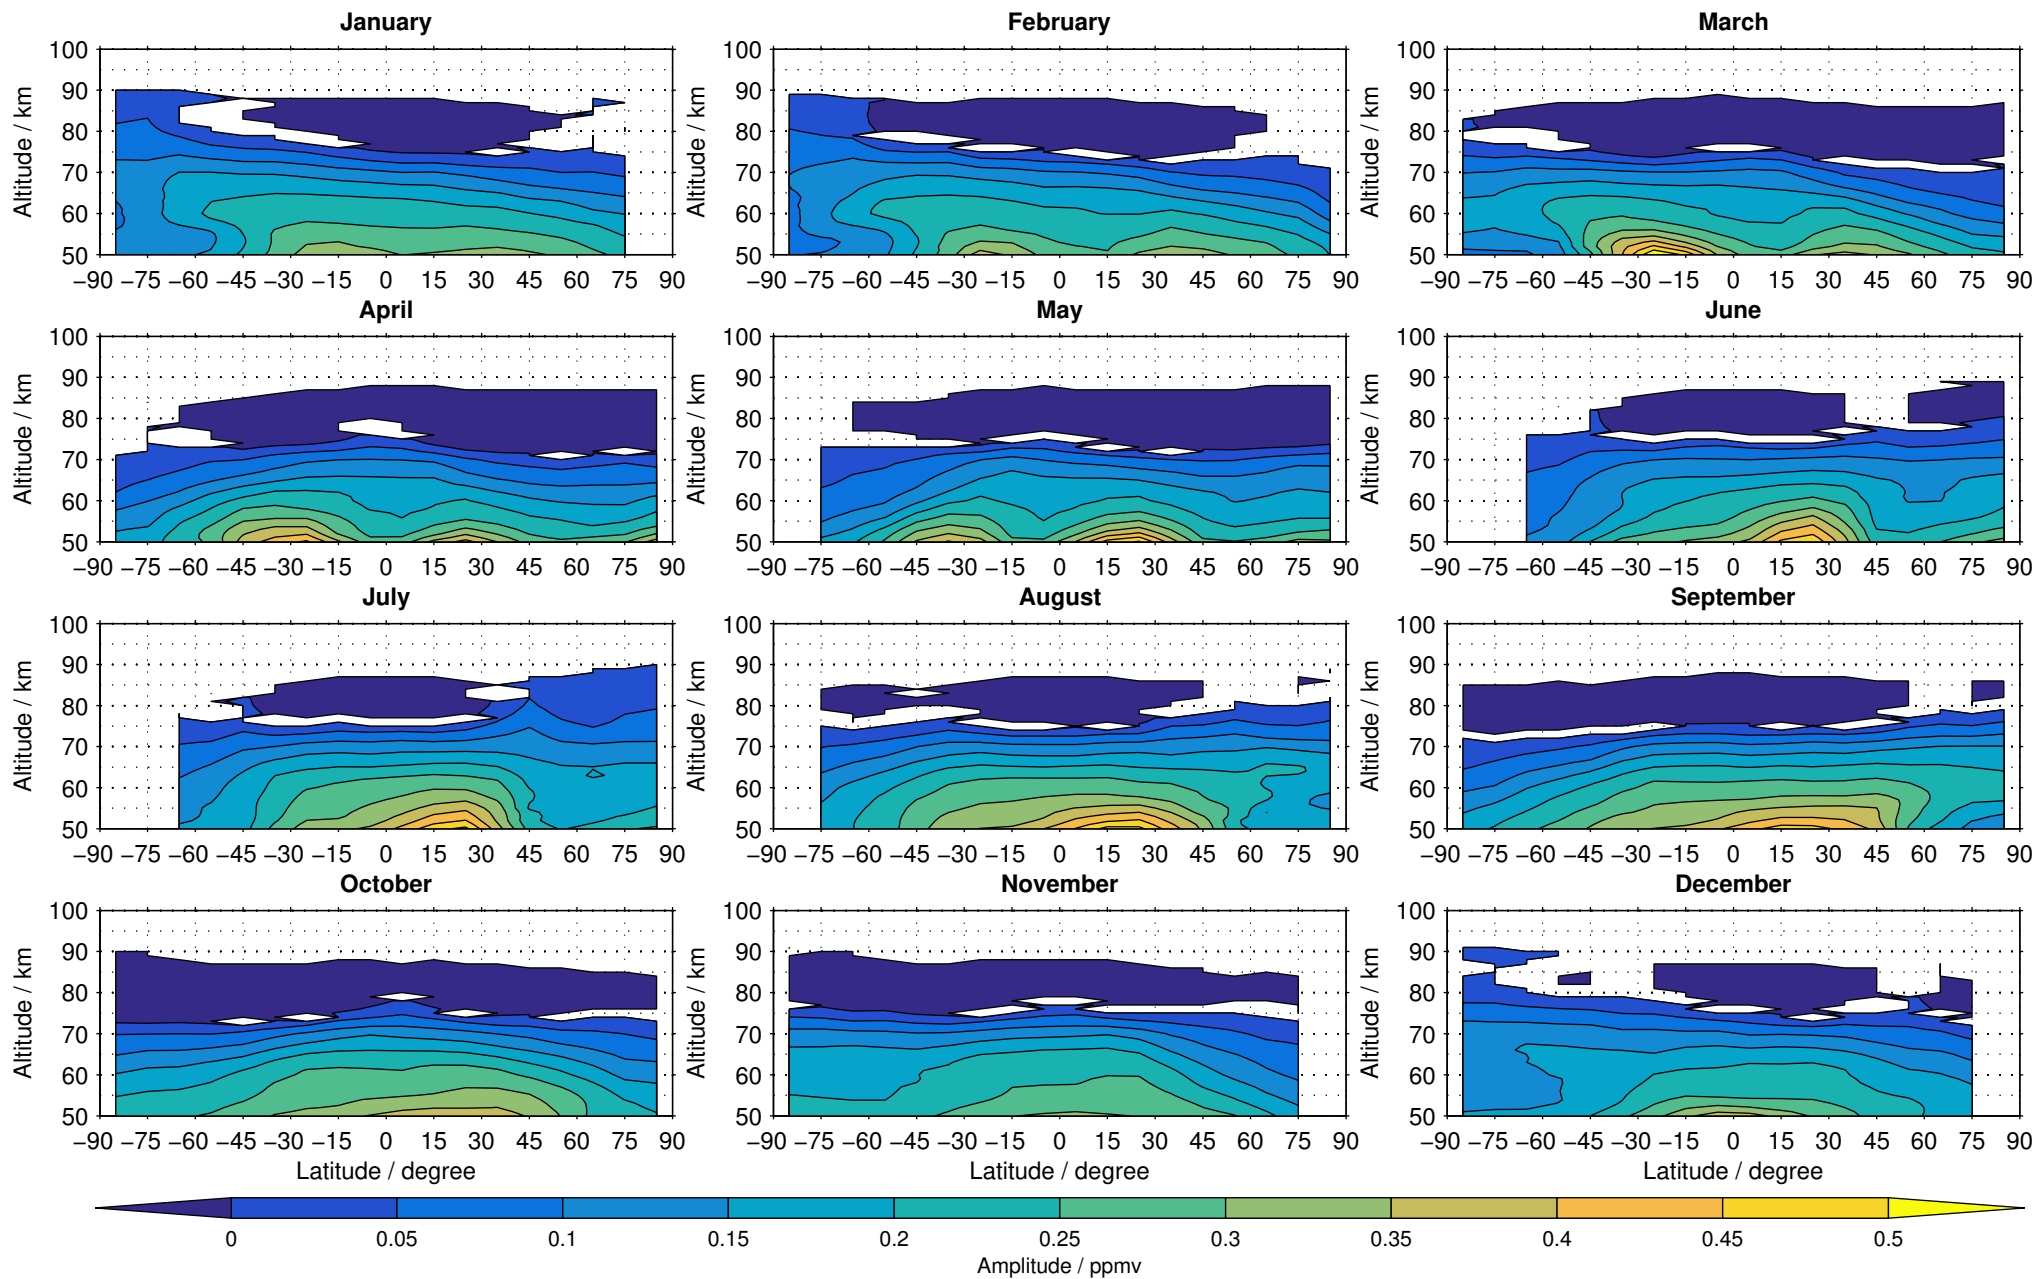

Envisat/MIPAS (IMKIAA) V5R v621 UA daytime methane distribution for 2007

Creation Time:
11-04-2017
21:22:43 LT

Envisat/MIPAS (IMKIAA) V5R v621 UA daytime methane distribution for 2008

Creation Time:
11-04-2017
21:22:44 LT

Envisat/MIPAS (IMKIAA) V5R v621 UA daytime methane distribution for 2009

Creation Time:
11-04-2017
21:22:45 LT

Envisat/MIPAS (IMKIAA) V5R v621 UA daytime methane distribution for 2010

Creation Time:
11-04-2017
21:22:46 LT

Envisat/MIPAS (IMKIAA) V5R v621 UA daytime methane distribution for 2011

Creation Time:
11-04-2017
21:22:47 LT

Envisat/MIPAS (IMKIAA) V5R v621 UA daytime methane distribution for 2012

Creation Time:
11-04-2017
21:22:48 LT