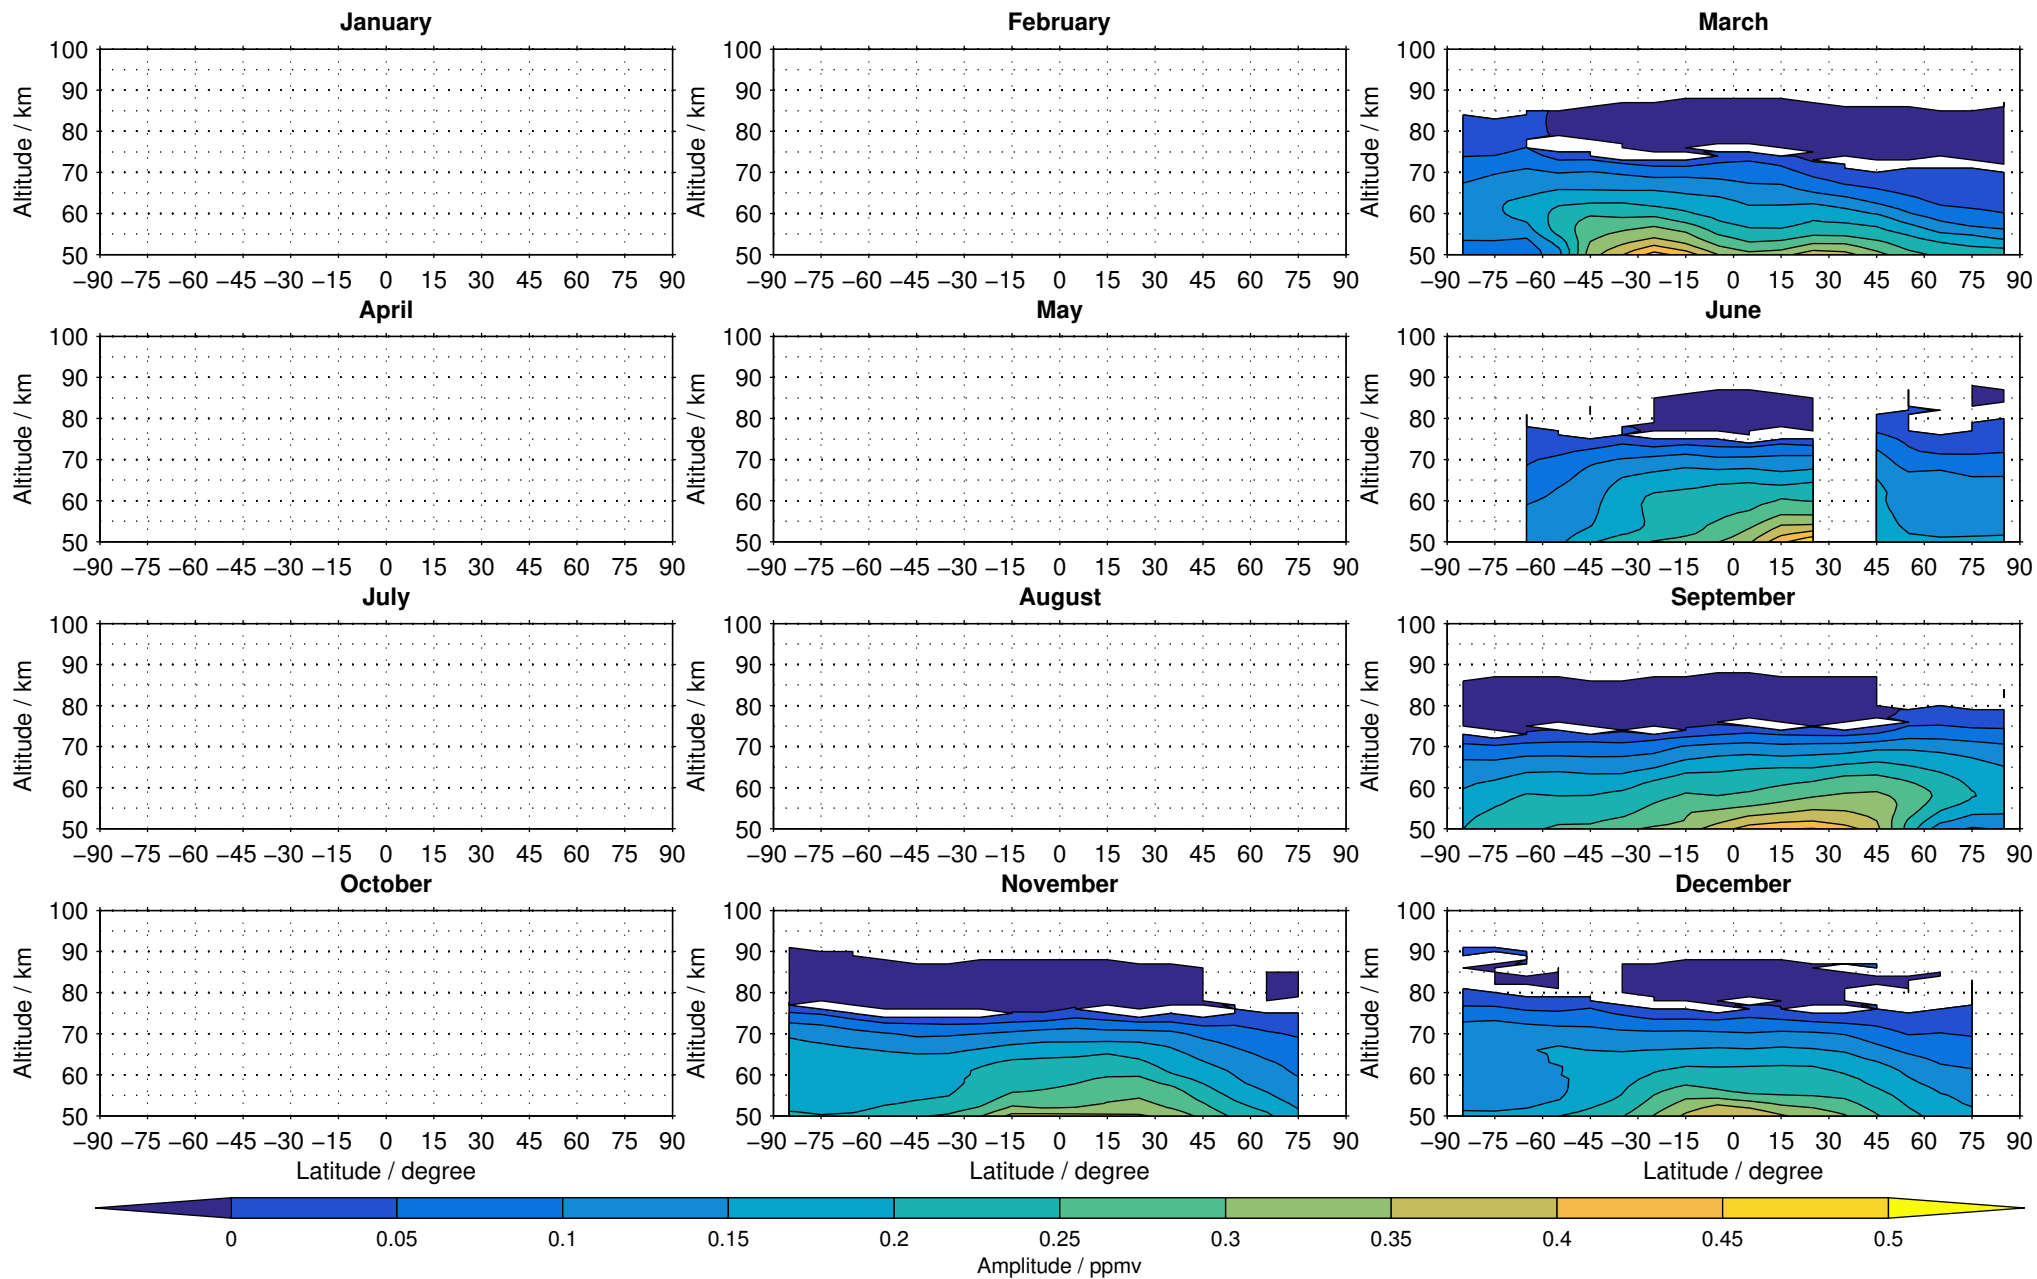

Envisat/MIPAS (IMKIAA) V5R v621 UA daytime methane distribution for 2005

Creation Time:
11-04-2017
21:22:42 LT

Envisat/MIPAS (IMKIAA) V5R v621 UA daytime methane distribution for 2006

Creation Time:
11-04-2017
21:22:42 LT

Envisat/MIPAS (IMKIAA) V5R v621 UA daytime methane distribution for 2007

Creation Time:
11-04-2017
21:22:43 LT

Envisat/MIPAS (IMKIAA) V5R v621 UA daytime methane distribution for 2008

Creation Time:
11-04-2017
21:22:44 LT

Envisat/MIPAS (IMKIAA) V5R v621 UA daytime methane distribution for 2009

Creation Time:
11-04-2017
21:22:45 LT

Envisat/MIPAS (IMKIAA) V5R v621 UA daytime methane distribution for 2010

Creation Time:
11-04-2017
21:22:46 LT

Envisat/MIPAS (IMKIAA) V5R v621 UA daytime methane distribution for 2011

Creation Time:
11-04-2017
21:22:47 LT

Envisat/MIPAS (IMKIAA) V5R v621 UA daytime methane distribution for 2012

Creation Time:
11-04-2017
21:22:48 LT