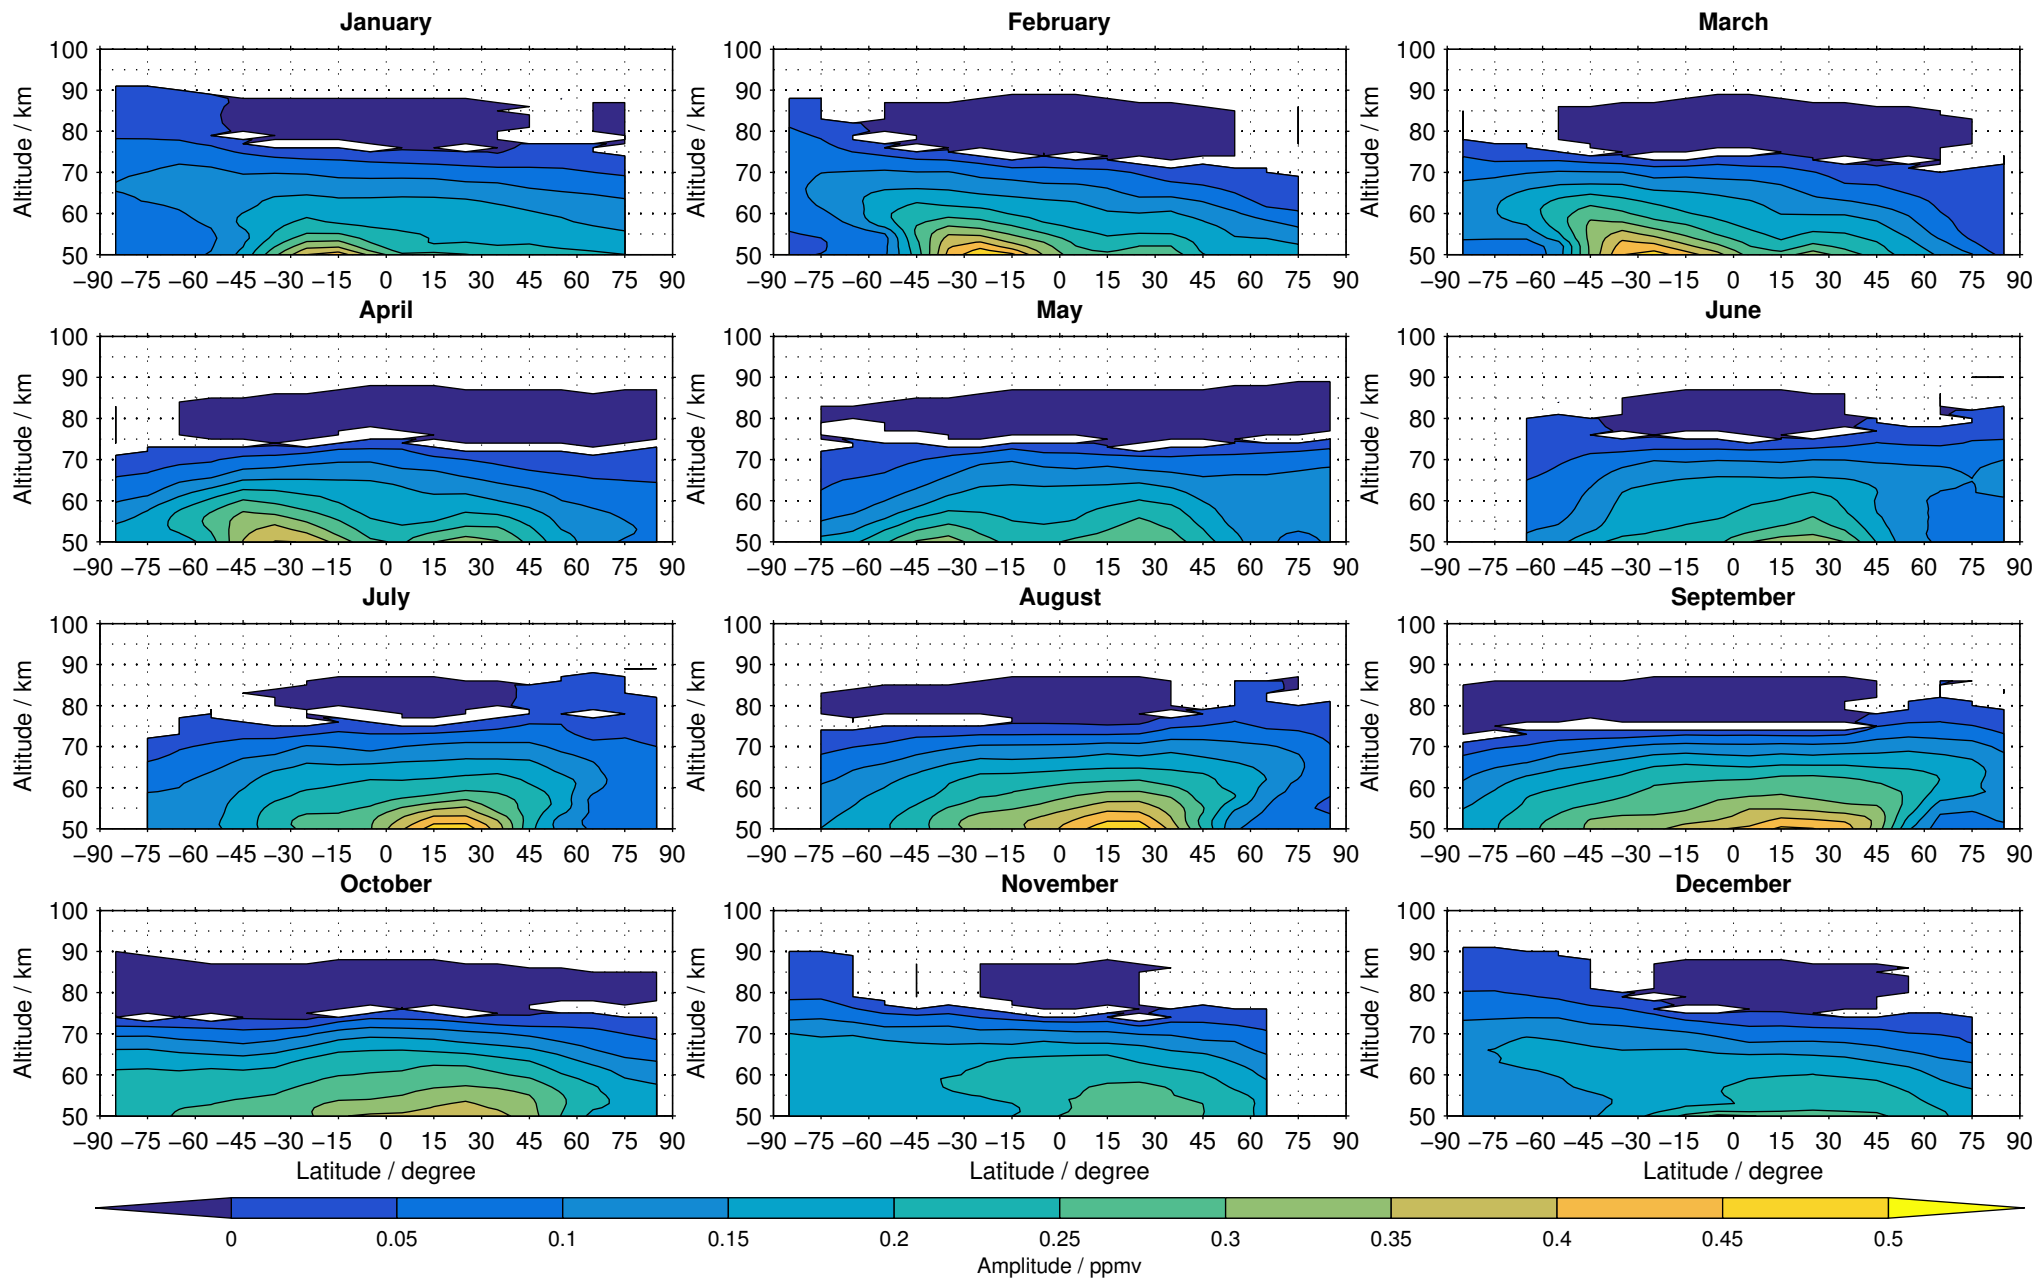

Envisat/MIPAS (IMKIAA) V5R v621 UA daytime methane distribution for 2007

Creation Time:
11-04-2017
21:22:43 LT

Envisat/MIPAS (IMKIAA) V5R v621 UA daytime methane distribution for 2008

Creation Time:
11-04-2017
21:22:44 LT

Envisat/MIPAS (IMKIAA) V5R v621 UA daytime methane distribution for 2009

Creation Time:
11-04-2017
21:22:45 LT

Envisat/MIPAS (IMKIAA) V5R v621 UA daytime methane distribution for 2010

Creation Time:
11-04-2017
21:22:46 LT