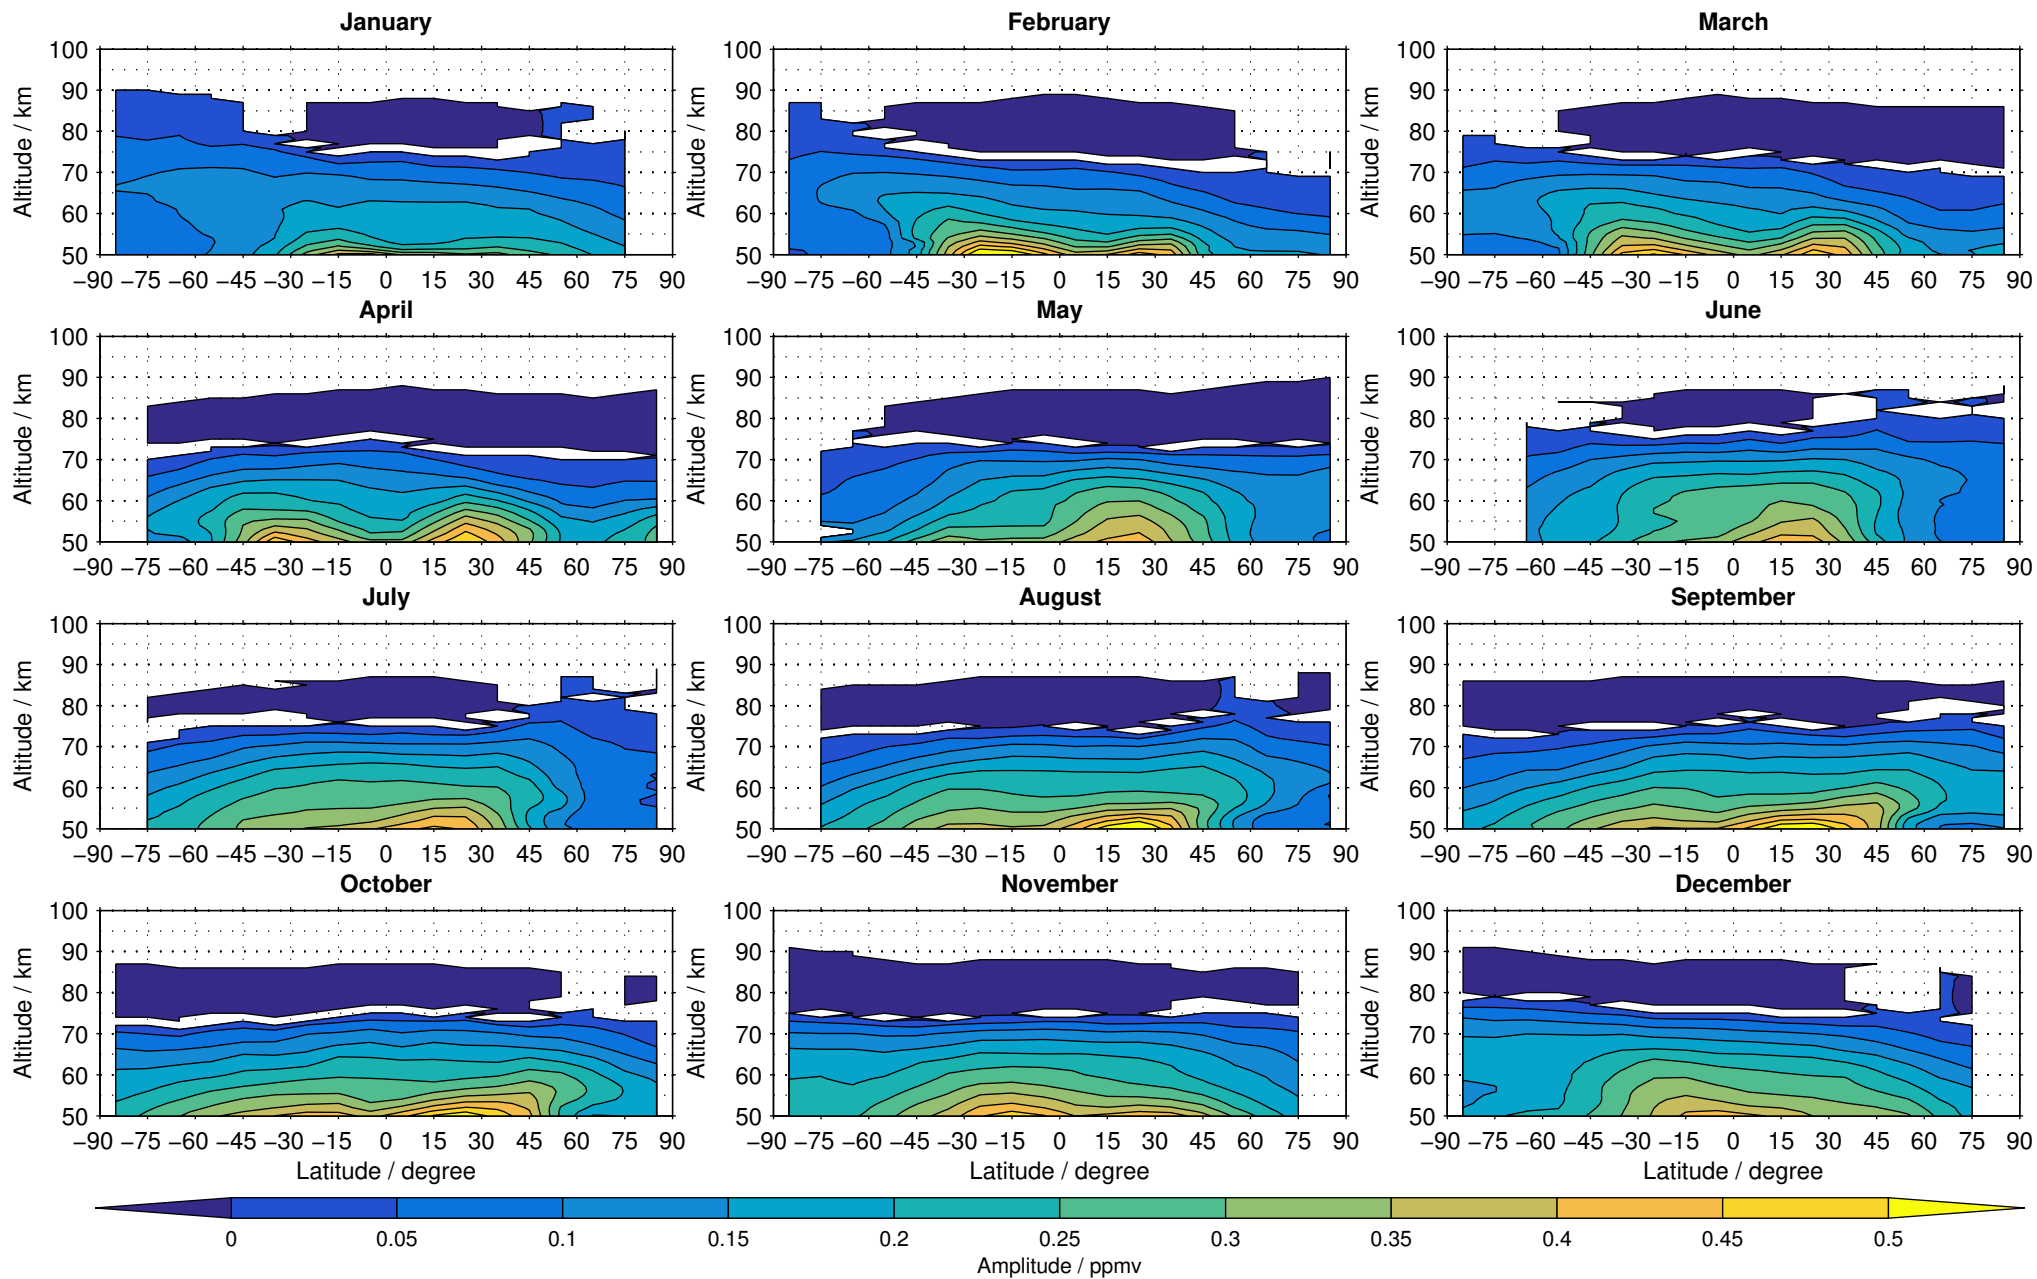

Envisat/MIPAS (IMKIAA) V5R v621 UA daytime methane distribution for 2007

Creation Time:
11-04-2017
21:22:43 LT

Envisat/MIPAS (IMKIAA) V5R v621 UA daytime methane distribution for 2008

Creation Time:
11-04-2017
21:22:44 LT

Envisat/MIPAS (IMKIAA) V5R v621 UA daytime methane distribution for 2009

Creation Time:
11-04-2017
21:22:45 LT

Envisat/MIPAS (IMKIAA) V5R v621 UA daytime methane distribution for 2010

Creation Time:
11-04-2017
21:22:46 LT