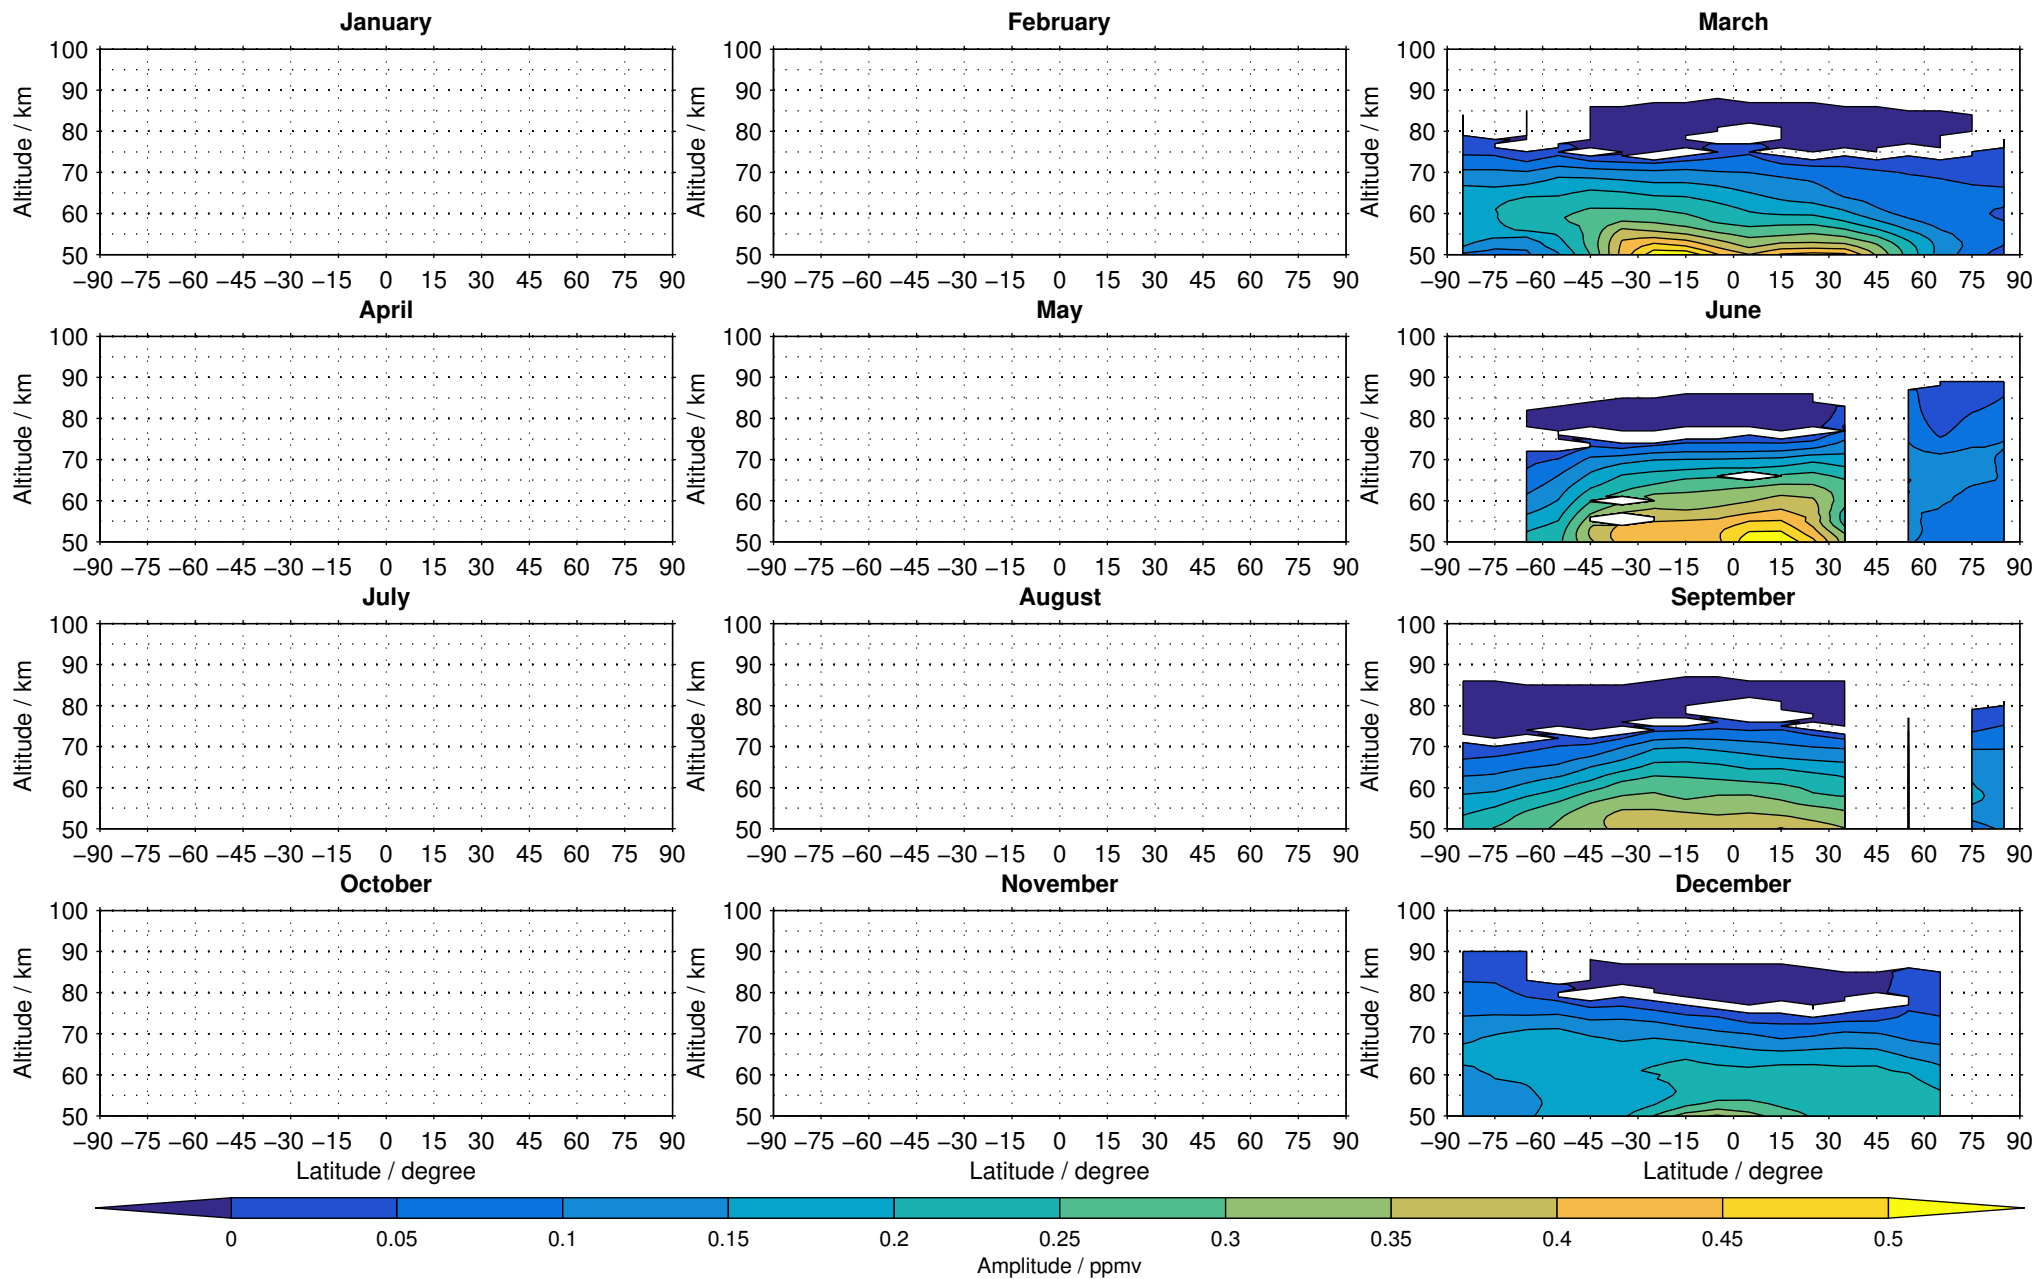

Envisat/MIPAS (IMKIAA) V5R v621 UA daytime methane distribution for 2005

Creation Time:
11-04-2017
21:22:42 LT

Envisat/MIPAS (IMKIAA) V5R v621 UA daytime methane distribution for 2006

Creation Time:
11-04-2017
21:22:42 LT

Envisat/MIPAS (IMKIAA) V5R v621 UA daytime methane distribution for 2007

Creation Time:
11-04-2017
21:22:43 LT

Envisat/MIPAS (IMKIAA) V5R v621 UA daytime methane distribution for 2008

Creation Time:
11-04-2017
21:22:44 LT

Envisat/MIPAS (IMKIAA) V5R v621 UA daytime methane distribution for 2009

Creation Time:
11-04-2017
21:22:45 LT

Envisat/MIPAS (IMKIAA) V5R v621 UA daytime methane distribution for 2010

Creation Time:
11-04-2017
21:22:46 LT