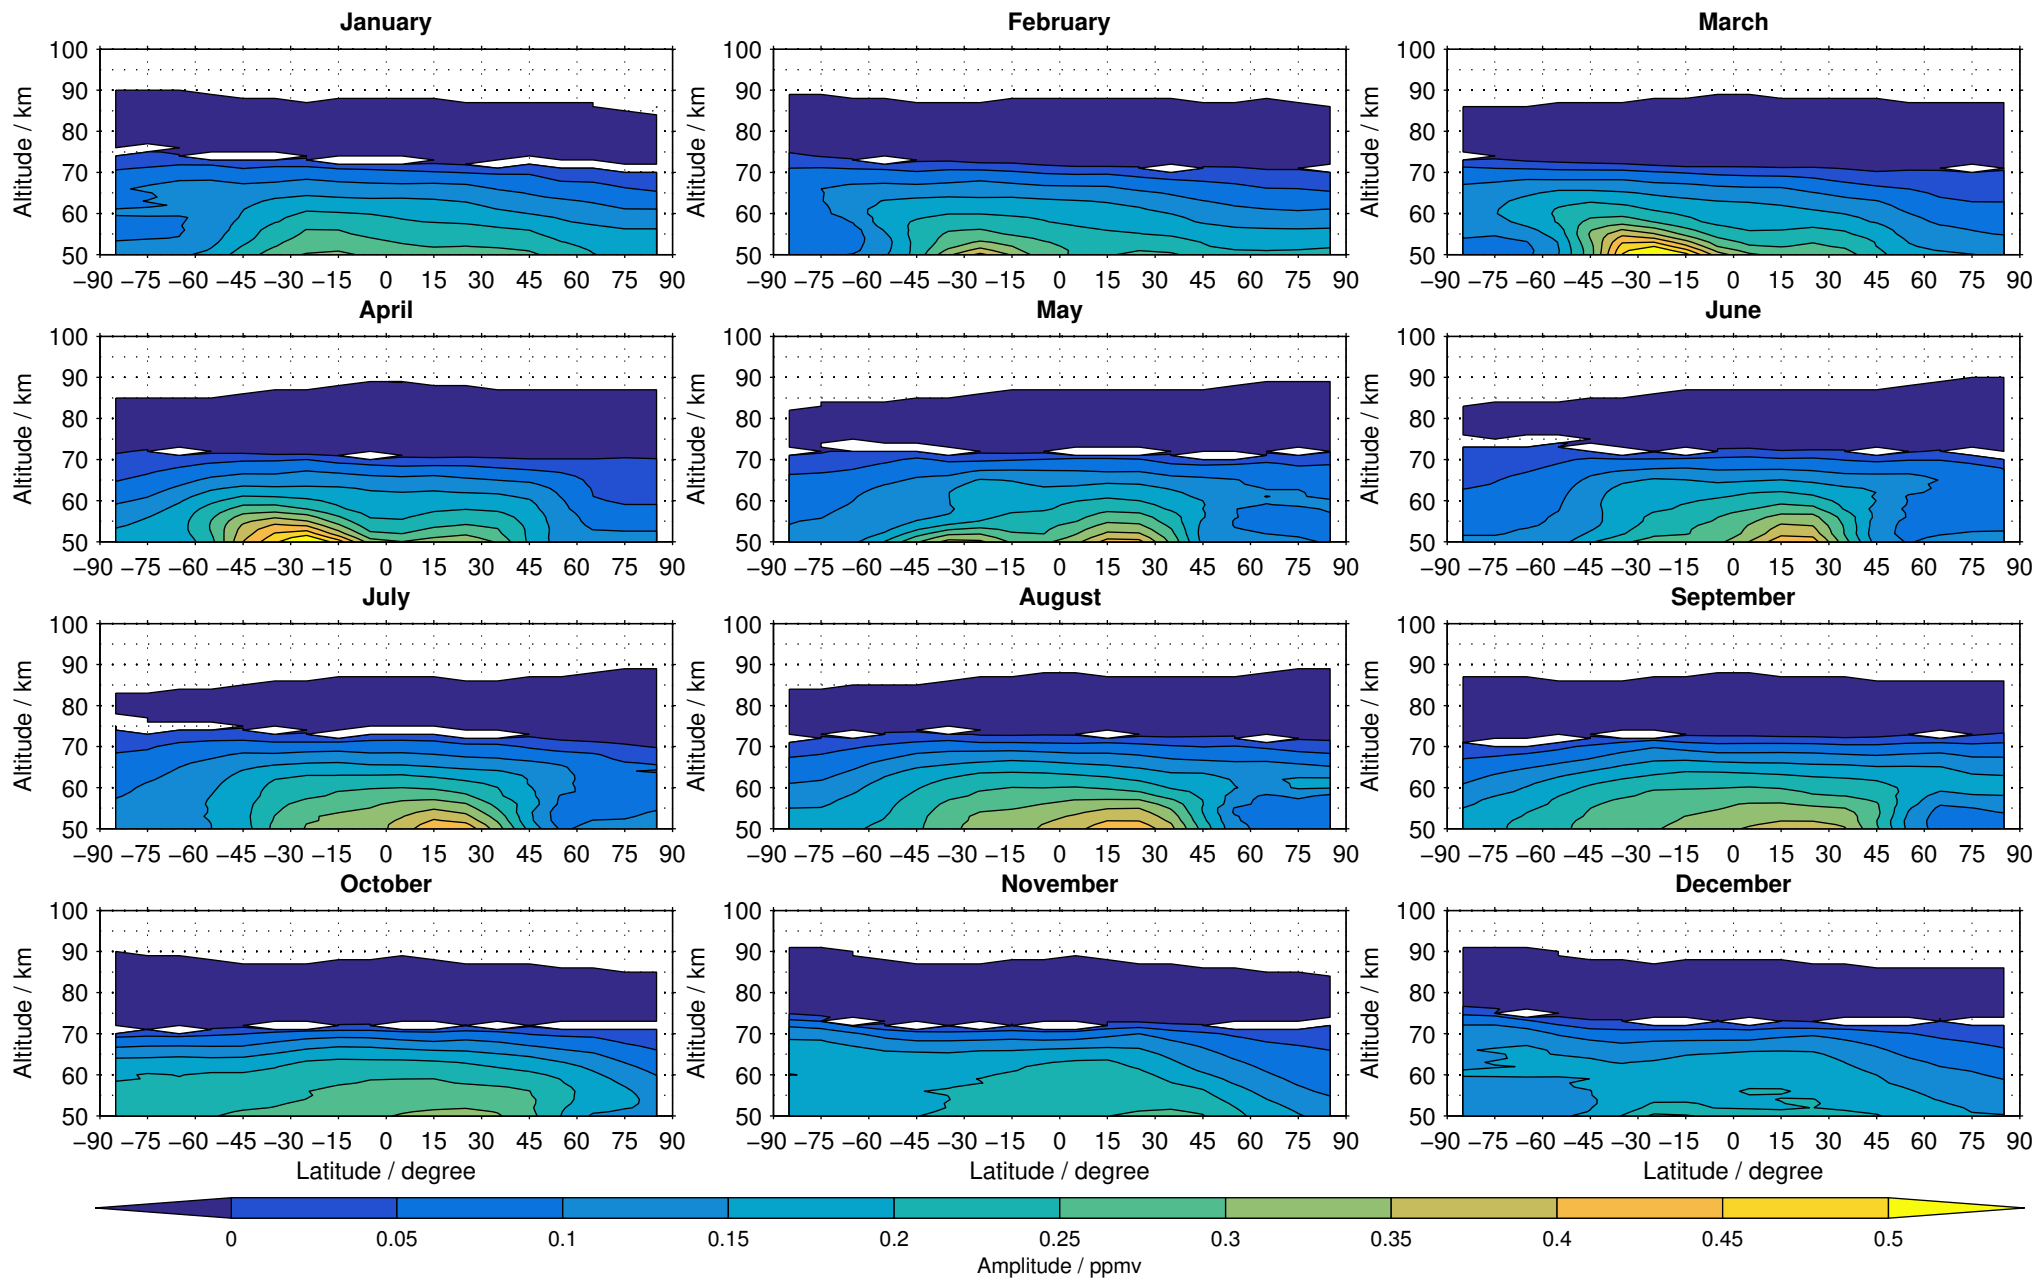

Envisat/MIPAS (IMKIAA) V5R v521 MA methane distribution for 2005

Creation Time:
11-04-2017
21:21:13 LT

Envisat/MIPAS (IMKIAA) V5R v521 MA methane distribution for 2006

Creation Time:
11-04-2017
21:21:14 LT

Envisat/MIPAS (IMKIAA) V5R v521 MA methane distribution for 2007

Creation Time:
11-04-2017
21:21:15 LT

Envisat/MIPAS (IMKIAA) V5R v521 MA methane distribution for 2008

Creation Time:
11-04-2017
21:21:15 LT

Envisat/MIPAS (IMKIAA) V5R v521 MA methane distribution for 2009

Creation Time:
11-04-2017
21:21:16 LT

Envisat/MIPAS (IMKIAA) V5R v521 MA methane distribution for 2010

Creation Time:
11-04-2017
21:21:17 LT