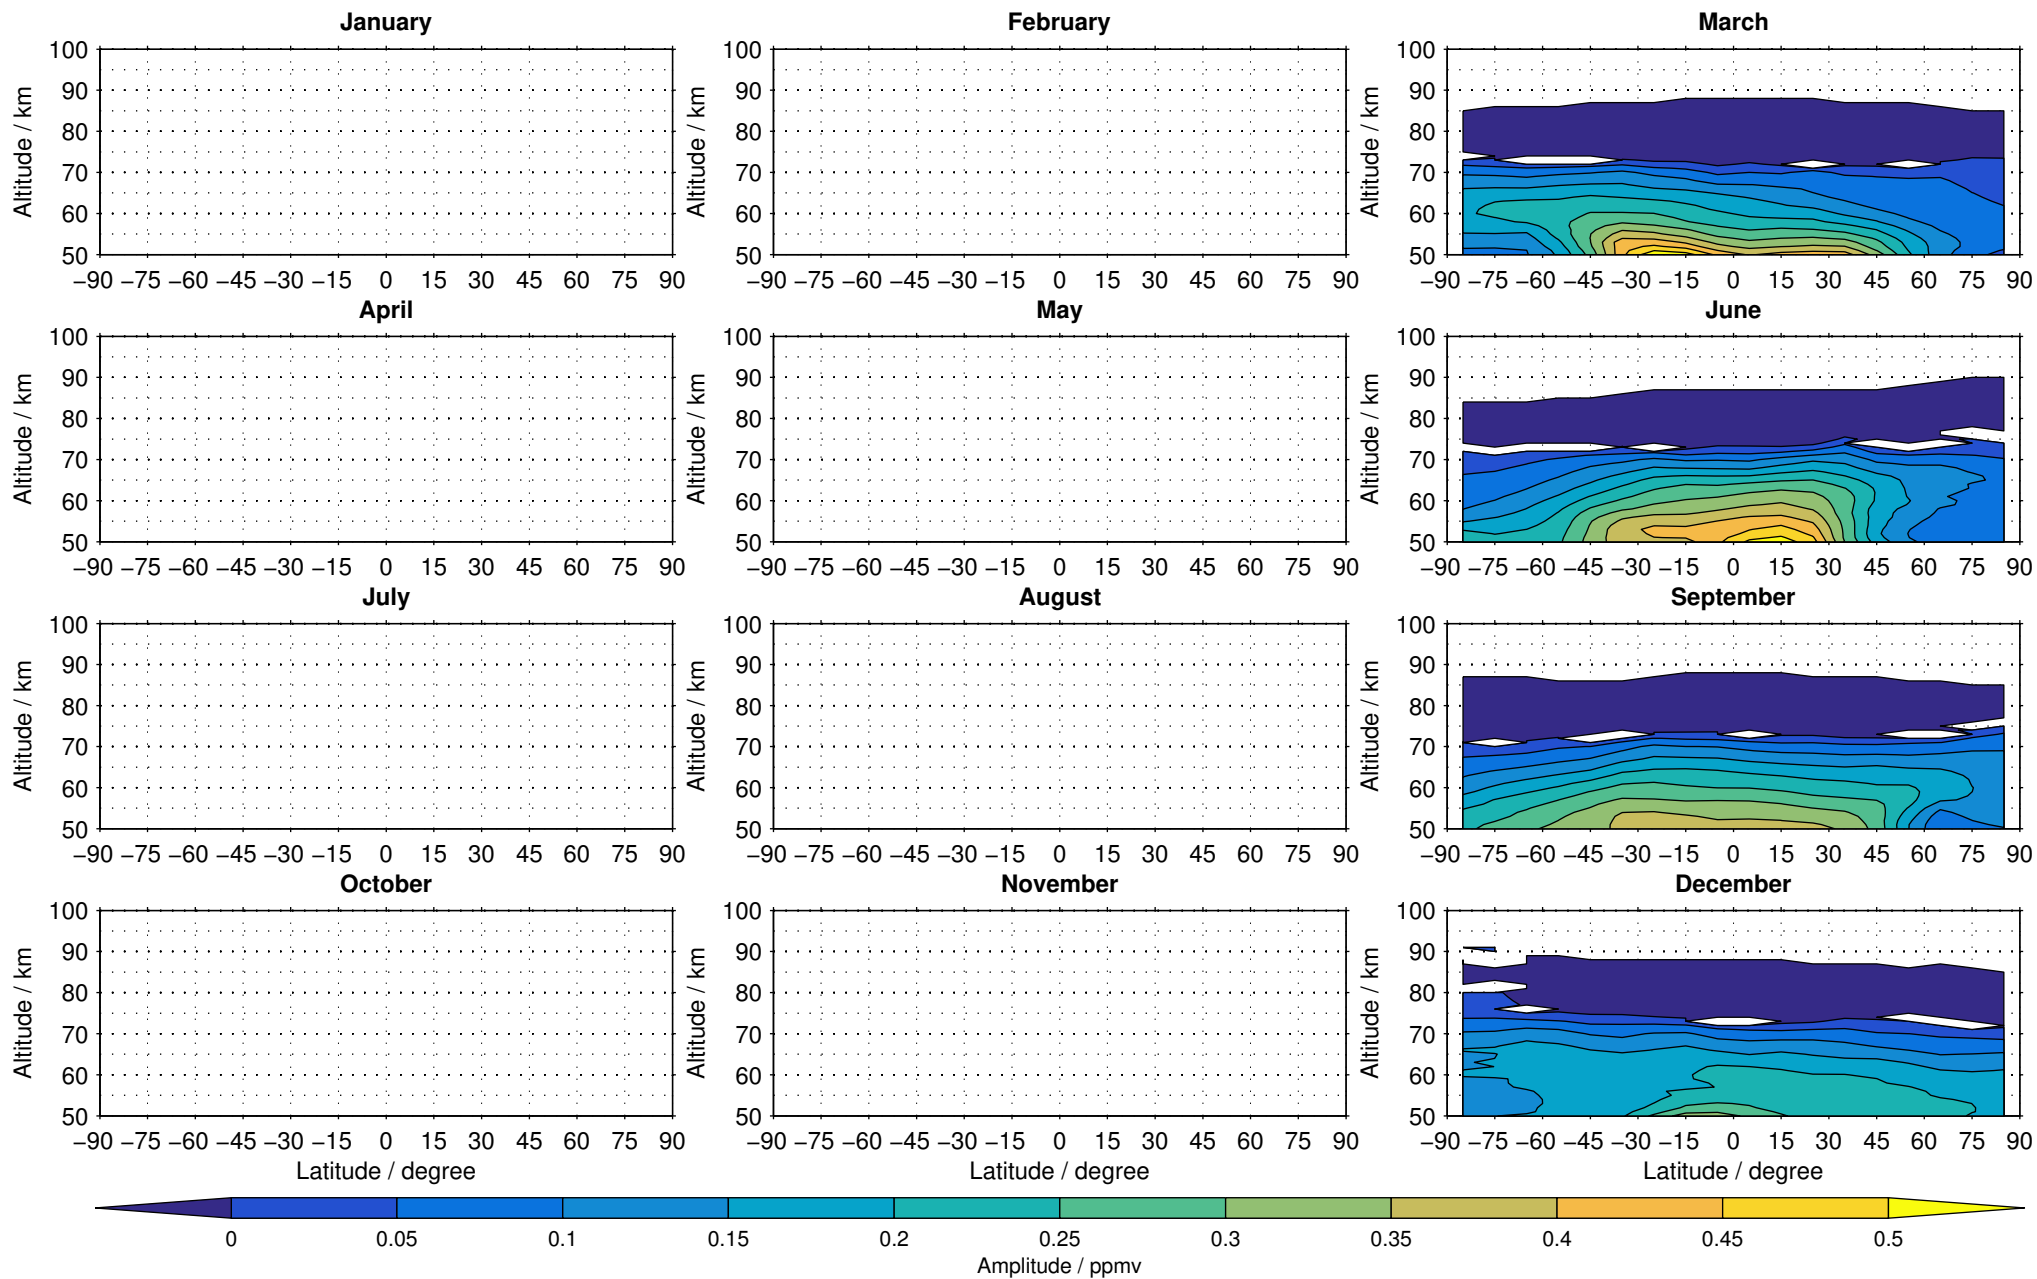

Envisat/MIPAS (IMKIAA) V5R v521 MA methane distribution for 2005

Creation Time:
11-04-2017
21:21:13 LT

Envisat/MIPAS (IMKIAA) V5R v521 MA methane distribution for 2006

Creation Time:
11-04-2017
21:21:14 LT

Envisat/MIPAS (IMKIAA) V5R v521 MA methane distribution for 2007

Creation Time:
11-04-2017
21:21:15 LT

Envisat/MIPAS (IMKIAA) V5R v521 MA methane distribution for 2008

Creation Time:
11-04-2017
21:21:15 LT

Envisat/MIPAS (IMKIAA) V5R v521 MA methane distribution for 2009

Creation Time:
11-04-2017
21:21:16 LT

Envisat/MIPAS (IMKIAA) V5R v521 MA methane distribution for 2010

Creation Time:
11-04-2017
21:21:17 LT