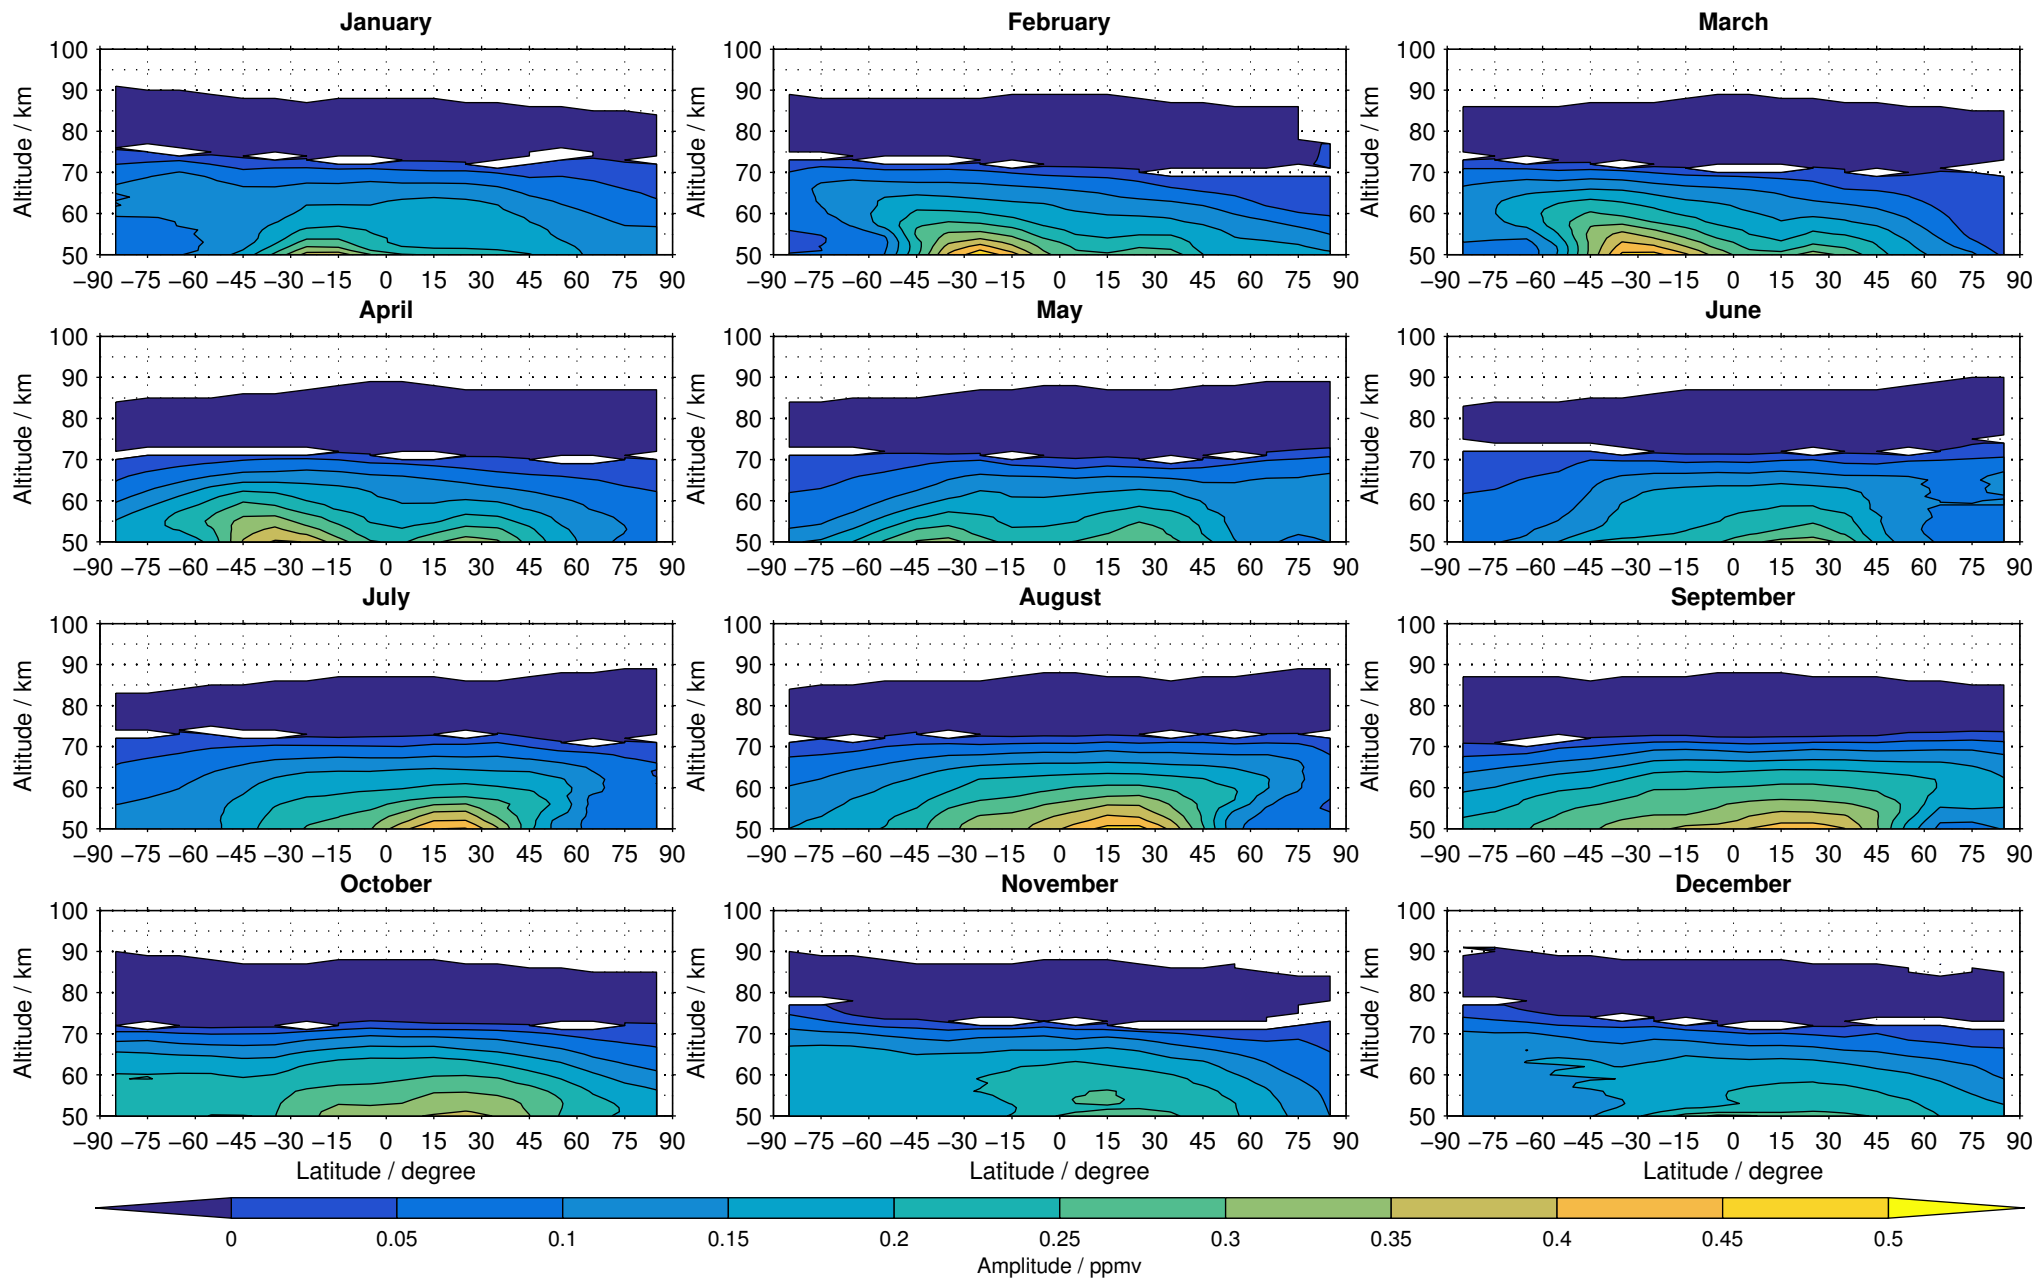

Envisat/MIPAS (IMKIAA) V5R v521 MA methane distribution for 2007

Creation Time:
11-04-2017
21:21:15 LT

Envisat/MIPAS (IMKIAA) V5R v521 MA methane distribution for 2008

Creation Time:
11-04-2017
21:21:15 LT

Envisat/MIPAS (IMKIAA) V5R v521 MA methane distribution for 2009

Creation Time:
11-04-2017
21:21:16 LT

Envisat/MIPAS (IMKIAA) V5R v521 MA methane distribution for 2010

Creation Time:
11-04-2017
21:21:17 LT