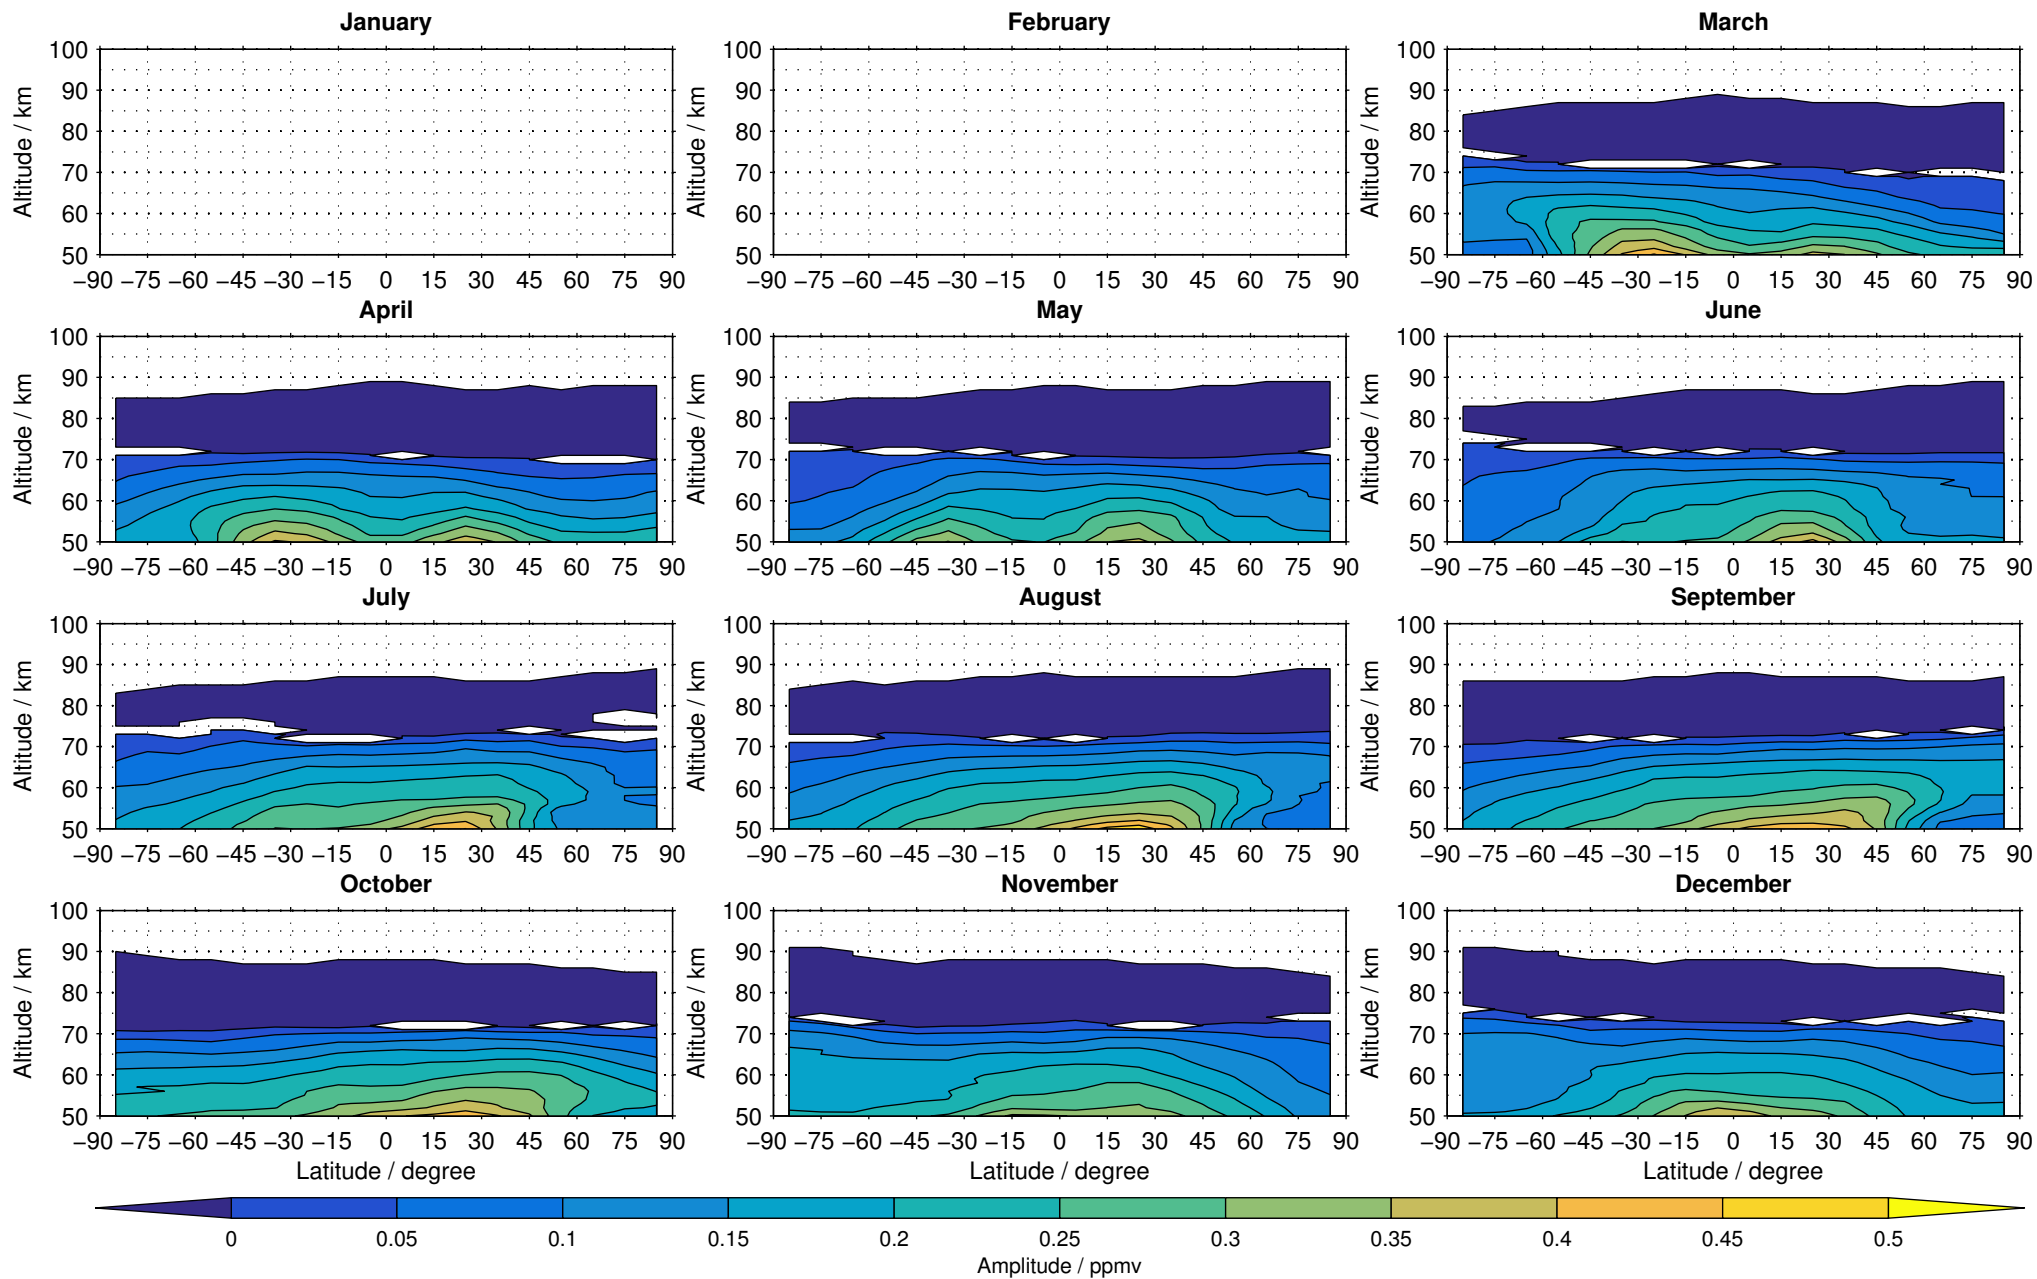

Envisat/MIPAS (IMKIAA) V5R v521 MA methane distribution for 2005

Creation Time:
11-04-2017
21:21:13 LT

Envisat/MIPAS (IMKIAA) V5R v521 MA methane distribution for 2006

Creation Time:
11-04-2017
21:21:14 LT

Envisat/MIPAS (IMKIAA) V5R v521 MA methane distribution for 2007

Creation Time:
11-04-2017
21:21:15 LT

Envisat/MIPAS (IMKIAA) V5R v521 MA methane distribution for 2008

Creation Time:
11-04-2017
21:21:15 LT

Envisat/MIPAS (IMKIAA) V5R v521 MA methane distribution for 2009

Creation Time:
11-04-2017
21:21:16 LT

Envisat/MIPAS (IMKIAA) V5R v521 MA methane distribution for 2010

Creation Time:
11-04-2017
21:21:17 LT