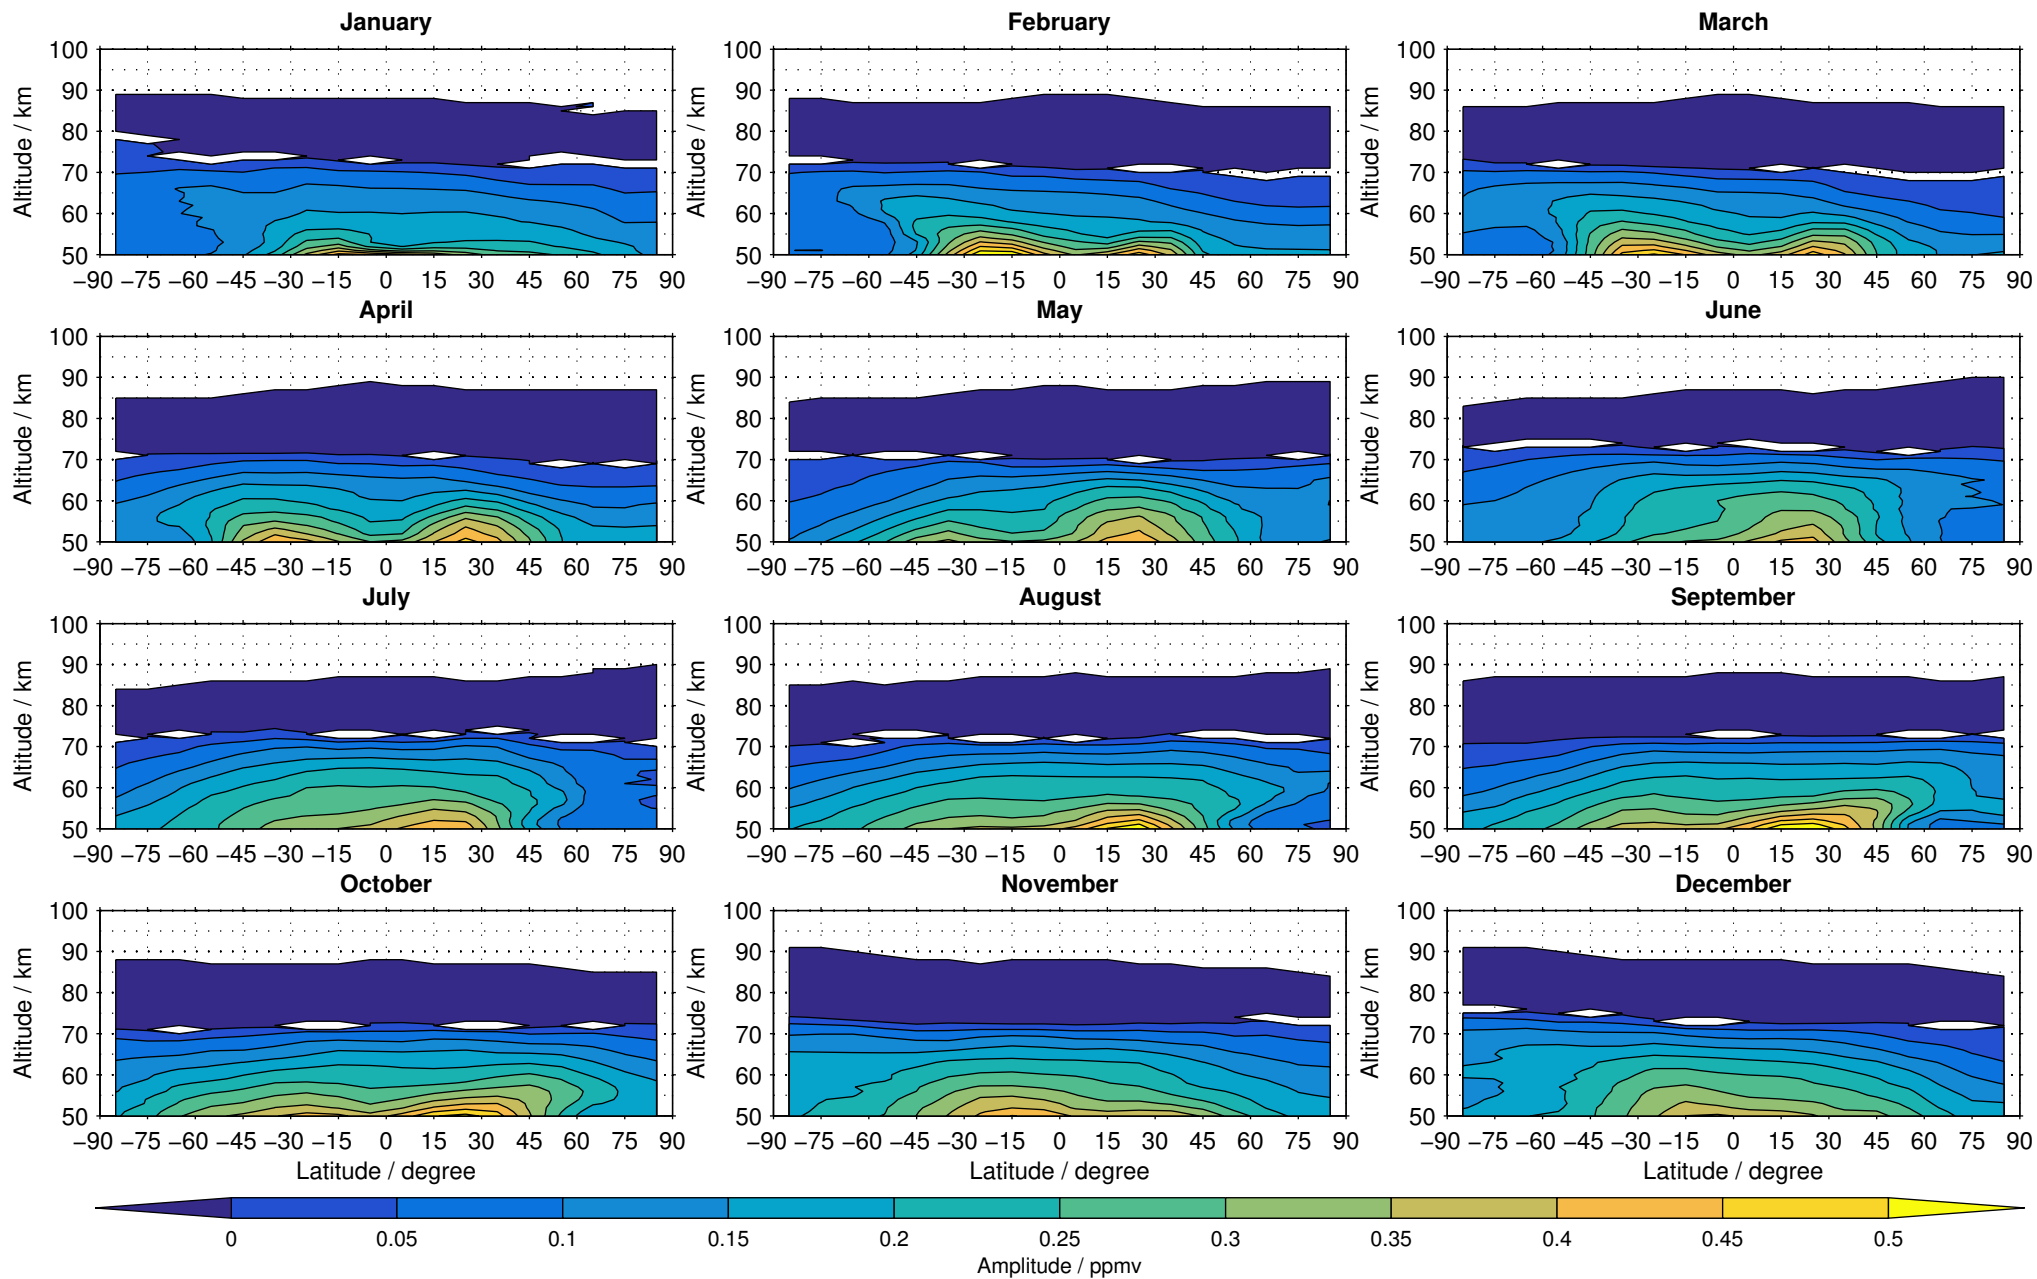

Envisat/MIPAS (IMKIAA) V5R v521 MA methane distribution for 2007

Creation Time:
11-04-2017
21:21:15 LT

Envisat/MIPAS (IMKIAA) V5R v521 MA methane distribution for 2008

Creation Time:
11-04-2017
21:21:15 LT

Envisat/MIPAS (IMKIAA) V5R v521 MA methane distribution for 2009

Creation Time:
11-04-2017
21:21:16 LT

Envisat/MIPAS (IMKIAA) V5R v521 MA methane distribution for 2010

Creation Time:
11-04-2017
21:21:17 LT