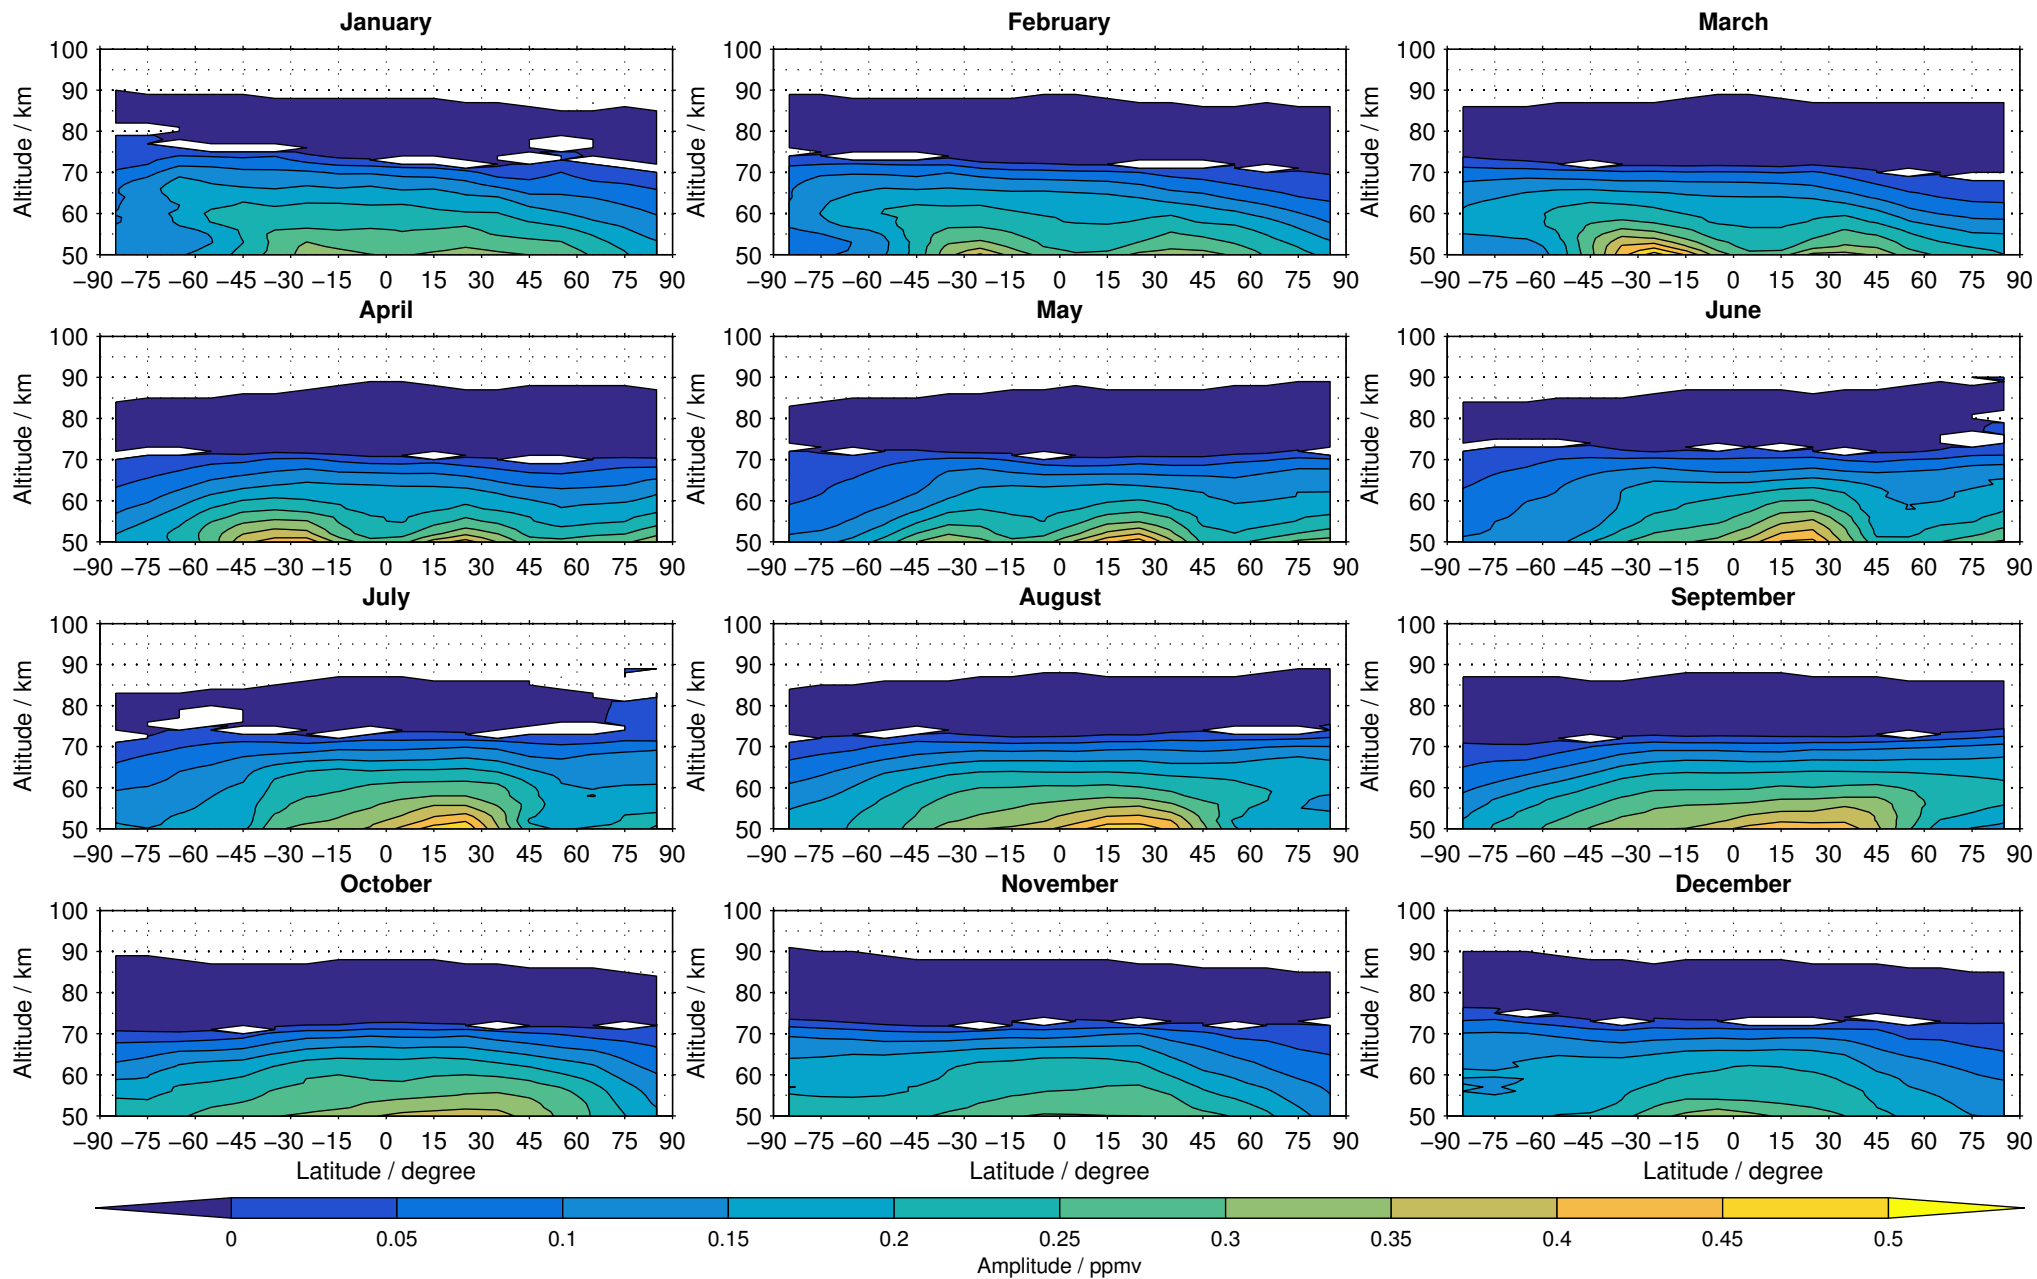

Envisat/MIPAS (IMKIAA) V5R v521 MA methane distribution for 2007

Creation Time:
11-04-2017
21:21:15 LT

Envisat/MIPAS (IMKIAA) V5R v521 MA methane distribution for 2008

Creation Time:
11-04-2017
21:21:15 LT

Envisat/MIPAS (IMKIAA) V5R v521 MA methane distribution for 2009

Creation Time:
11-04-2017
21:21:16 LT

Envisat/MIPAS (IMKIAA) V5R v521 MA methane distribution for 2010

Creation Time:
11-04-2017
21:21:17 LT

Envisat/MIPAS (IMKIAA) V5R v521 MA methane distribution for 2011

Creation Time:
11-04-2017
21:21:18 LT

Envisat/MIPAS (IMKIAA) V5R v521 MA methane distribution for 2012

Creation Time:
11-04-2017
21:21:19 LT