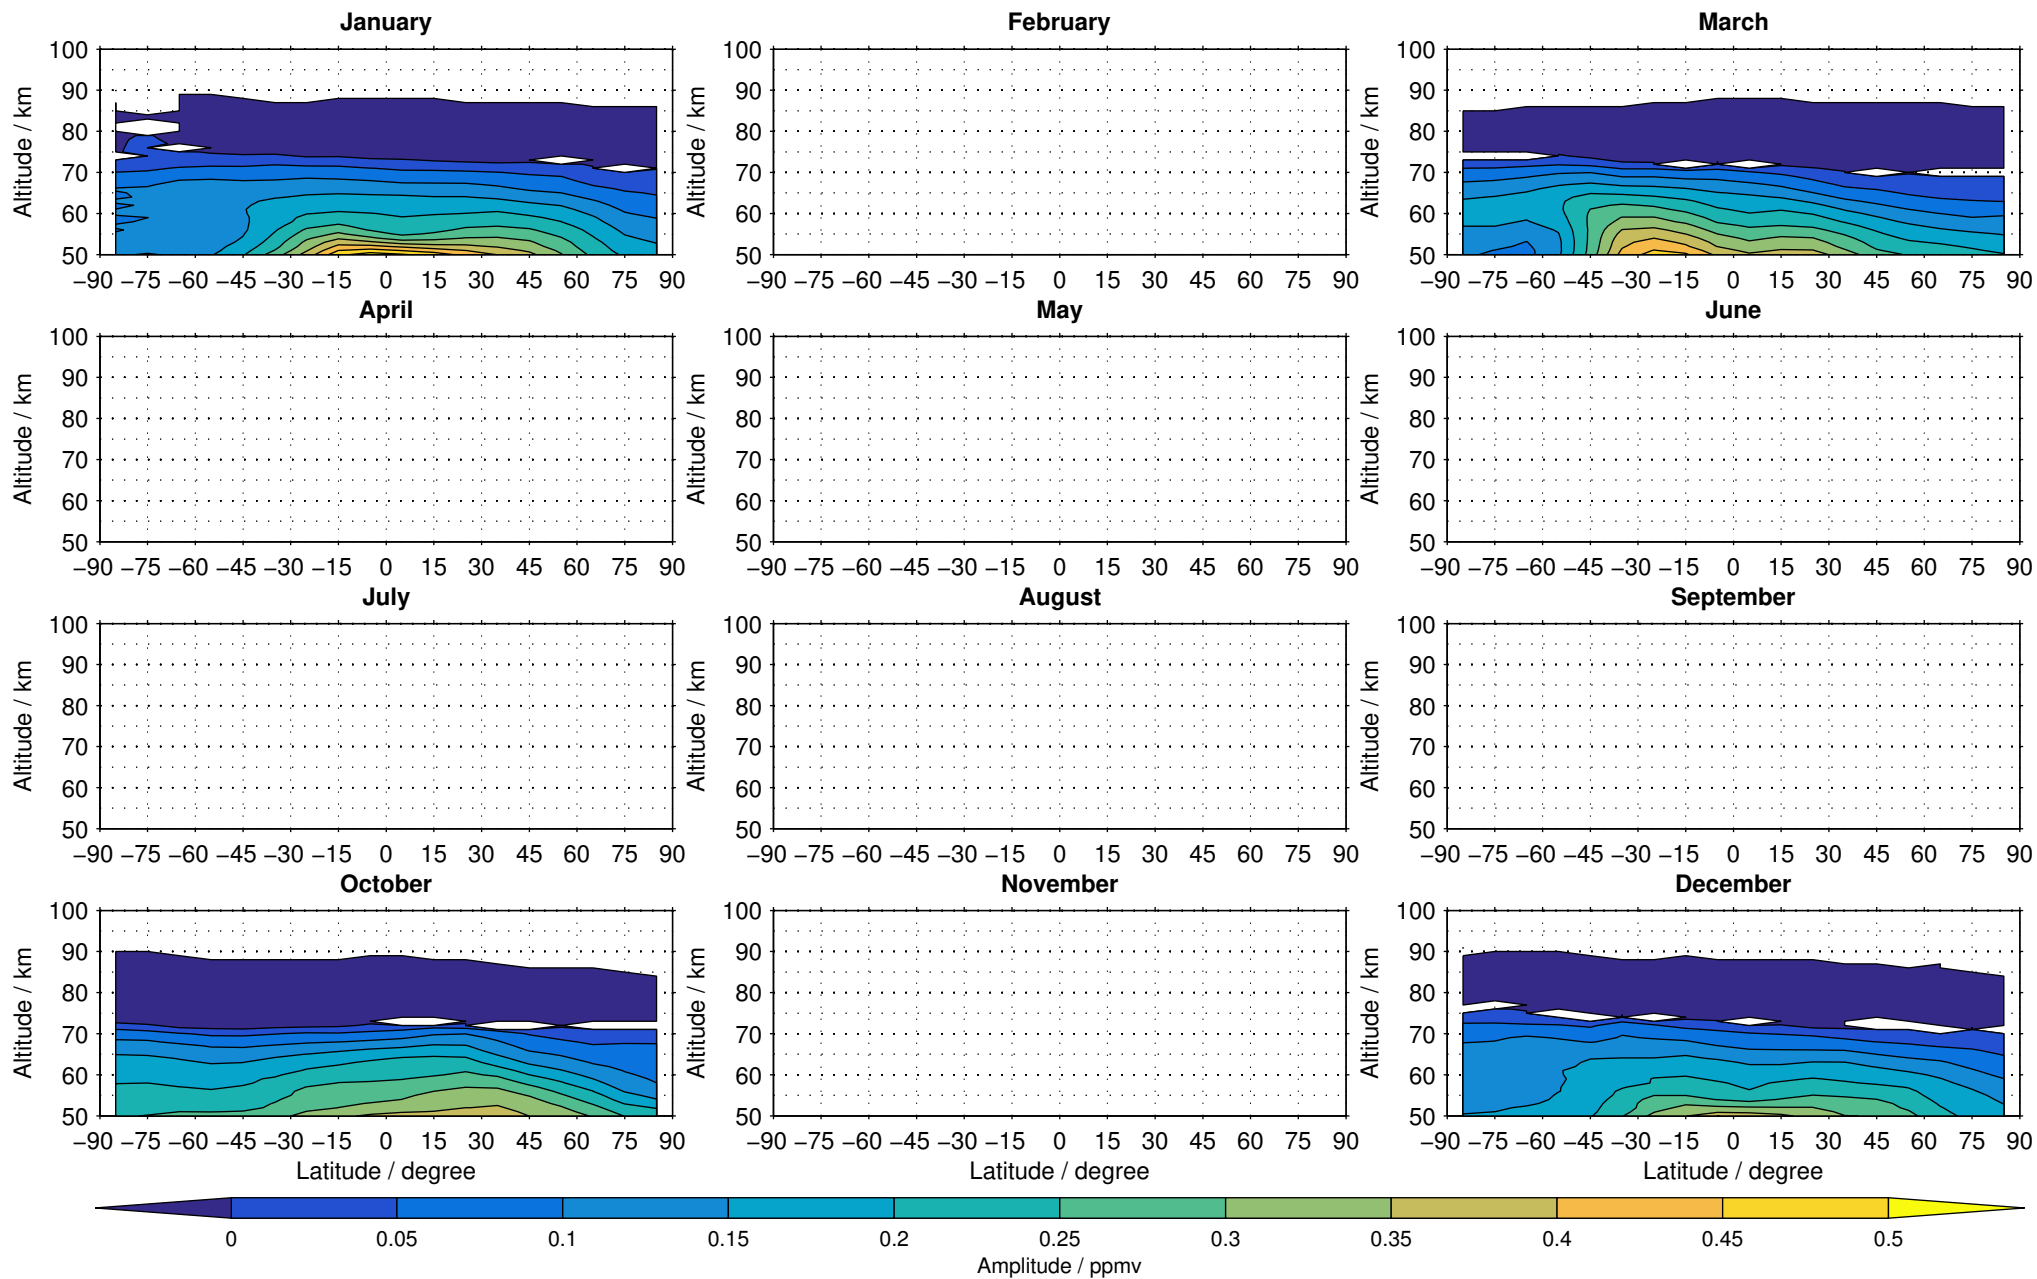

Envisat/MIPAS (IMKIAA) V5R v521 MA methane distribution for 2005

Creation Time:
11-04-2017
21:21:13 LT

Envisat/MIPAS (IMKIAA) V5R v521 MA methane distribution for 2006

Creation Time:
11-04-2017
21:21:14 LT

Envisat/MIPAS (IMKIAA) V5R v521 MA methane distribution for 2007

Creation Time:
11-04-2017
21:21:15 LT

Envisat/MIPAS (IMKIAA) V5R v521 MA methane distribution for 2008

Creation Time:
11-04-2017
21:21:15 LT

Envisat/MIPAS (IMKIAA) V5R v521 MA methane distribution for 2009

Creation Time:
11-04-2017
21:21:16 LT

Envisat/MIPAS (IMKIAA) V5R v521 MA methane distribution for 2010

Creation Time:
11-04-2017
21:21:17 LT