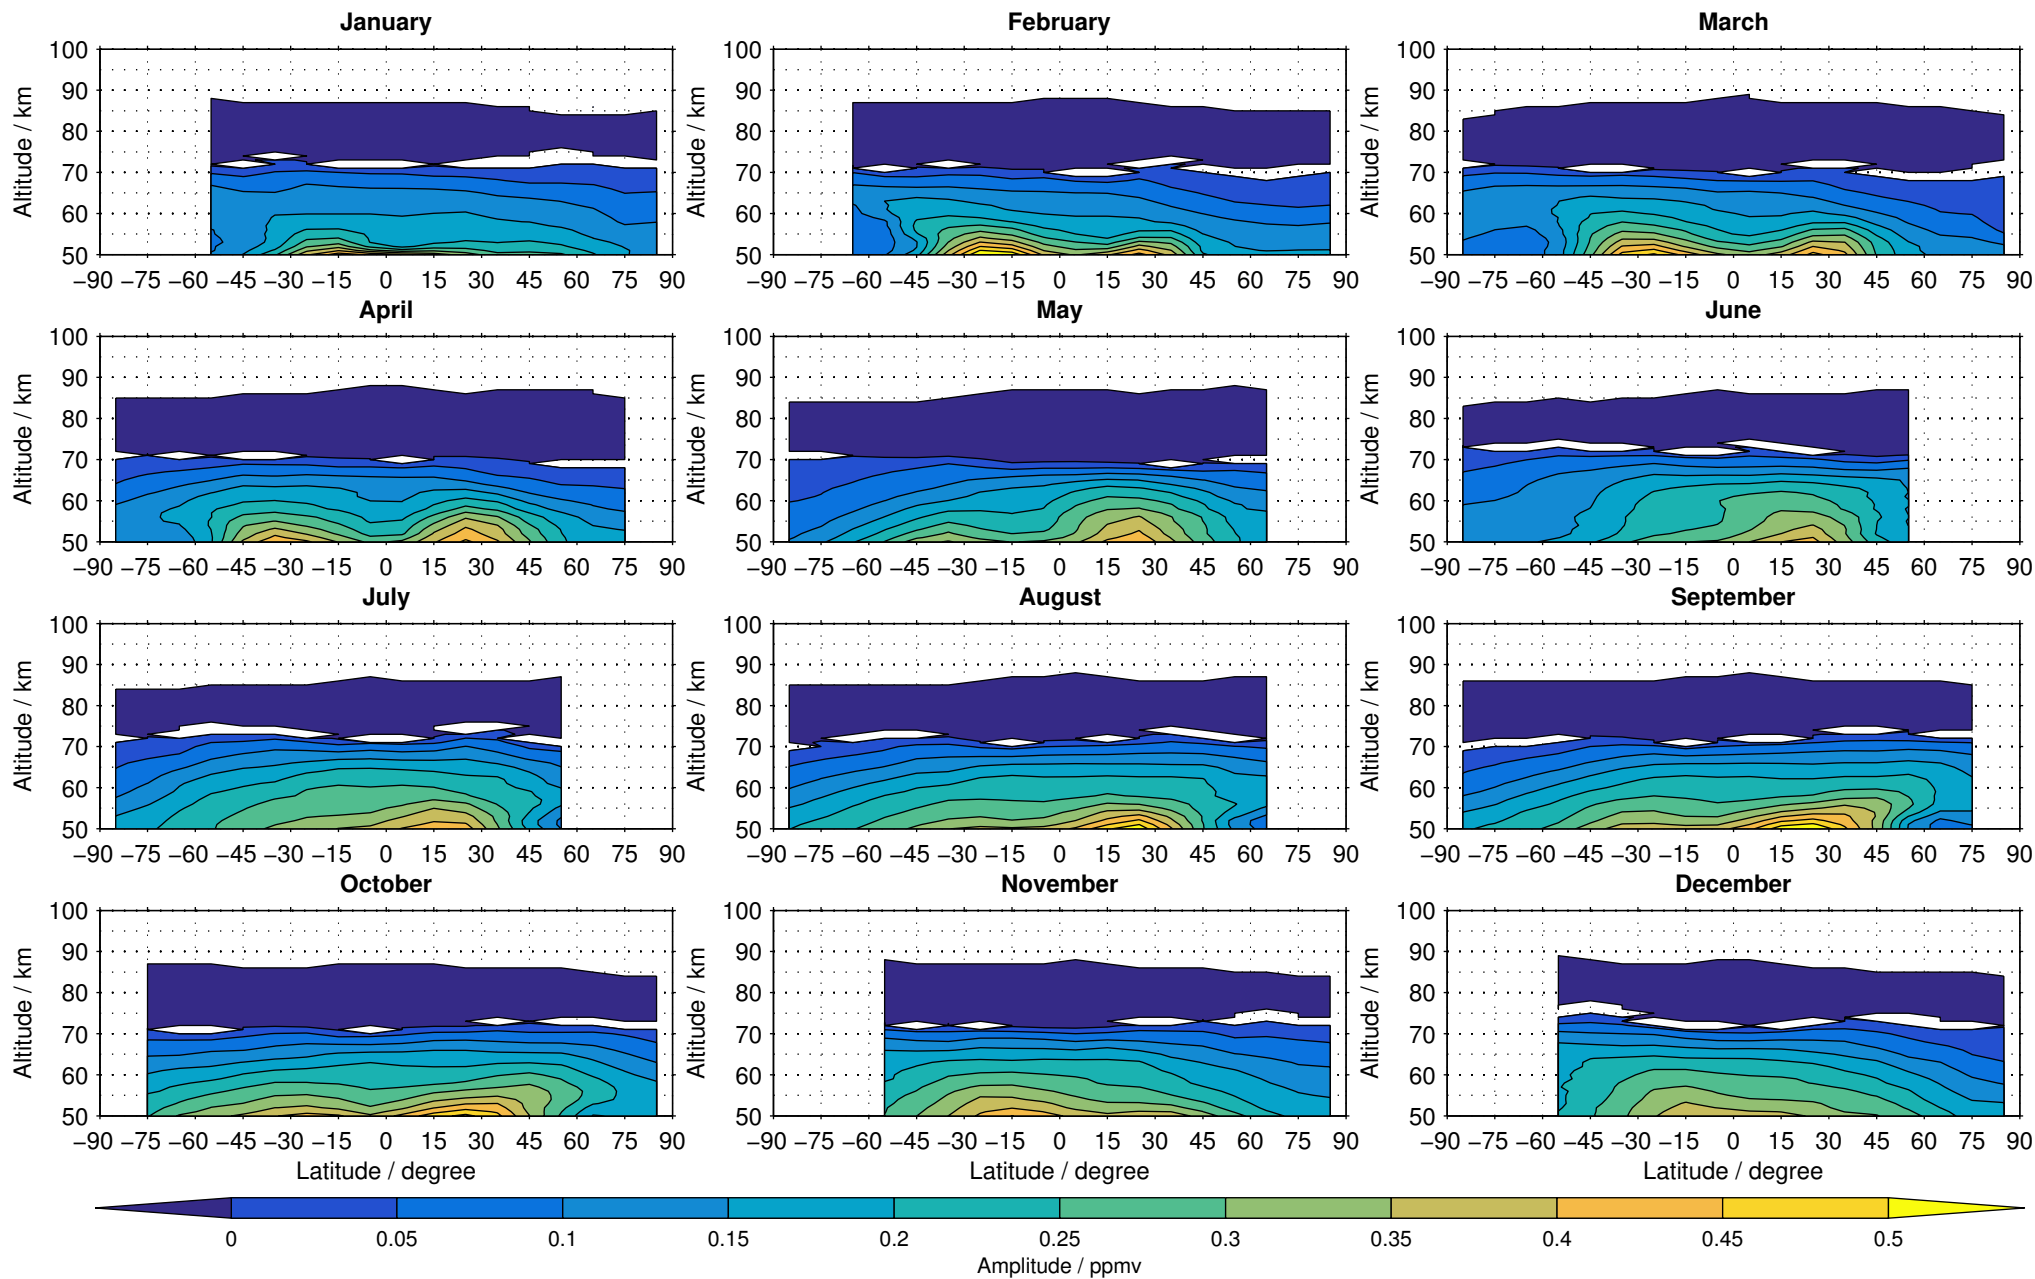

Envisat/MIPAS (IMKIAA) V5R v521 MA nighttime methane distribution for 2007

Creation Time:
11-04-2017
21:21:58 LT

Envisat/MIPAS (IMKIAA) V5R v521 MA nighttime methane distribution for 2008

Creation Time:
11-04-2017
21:21:59 LT

Envisat/MIPAS (IMKIAA) V5R v521 MA nighttime methane distribution for 2009

Creation Time:
11-04-2017
21:22:00 LT

Envisat/MIPAS (IMKIAA) V5R v521 MA nighttime methane distribution for 2010

Creation Time:
11-04-2017
21:22:01 LT

Envisat/MIPAS (IMKIAA) V5R v521 MA nighttime methane distribution for 2011

Creation Time:
11-04-2017
21:22:02 LT

Envisat/MIPAS (IMKIAA) V5R v521 MA nighttime methane distribution for 2012

Creation Time:
11-04-2017
21:22:03 LT