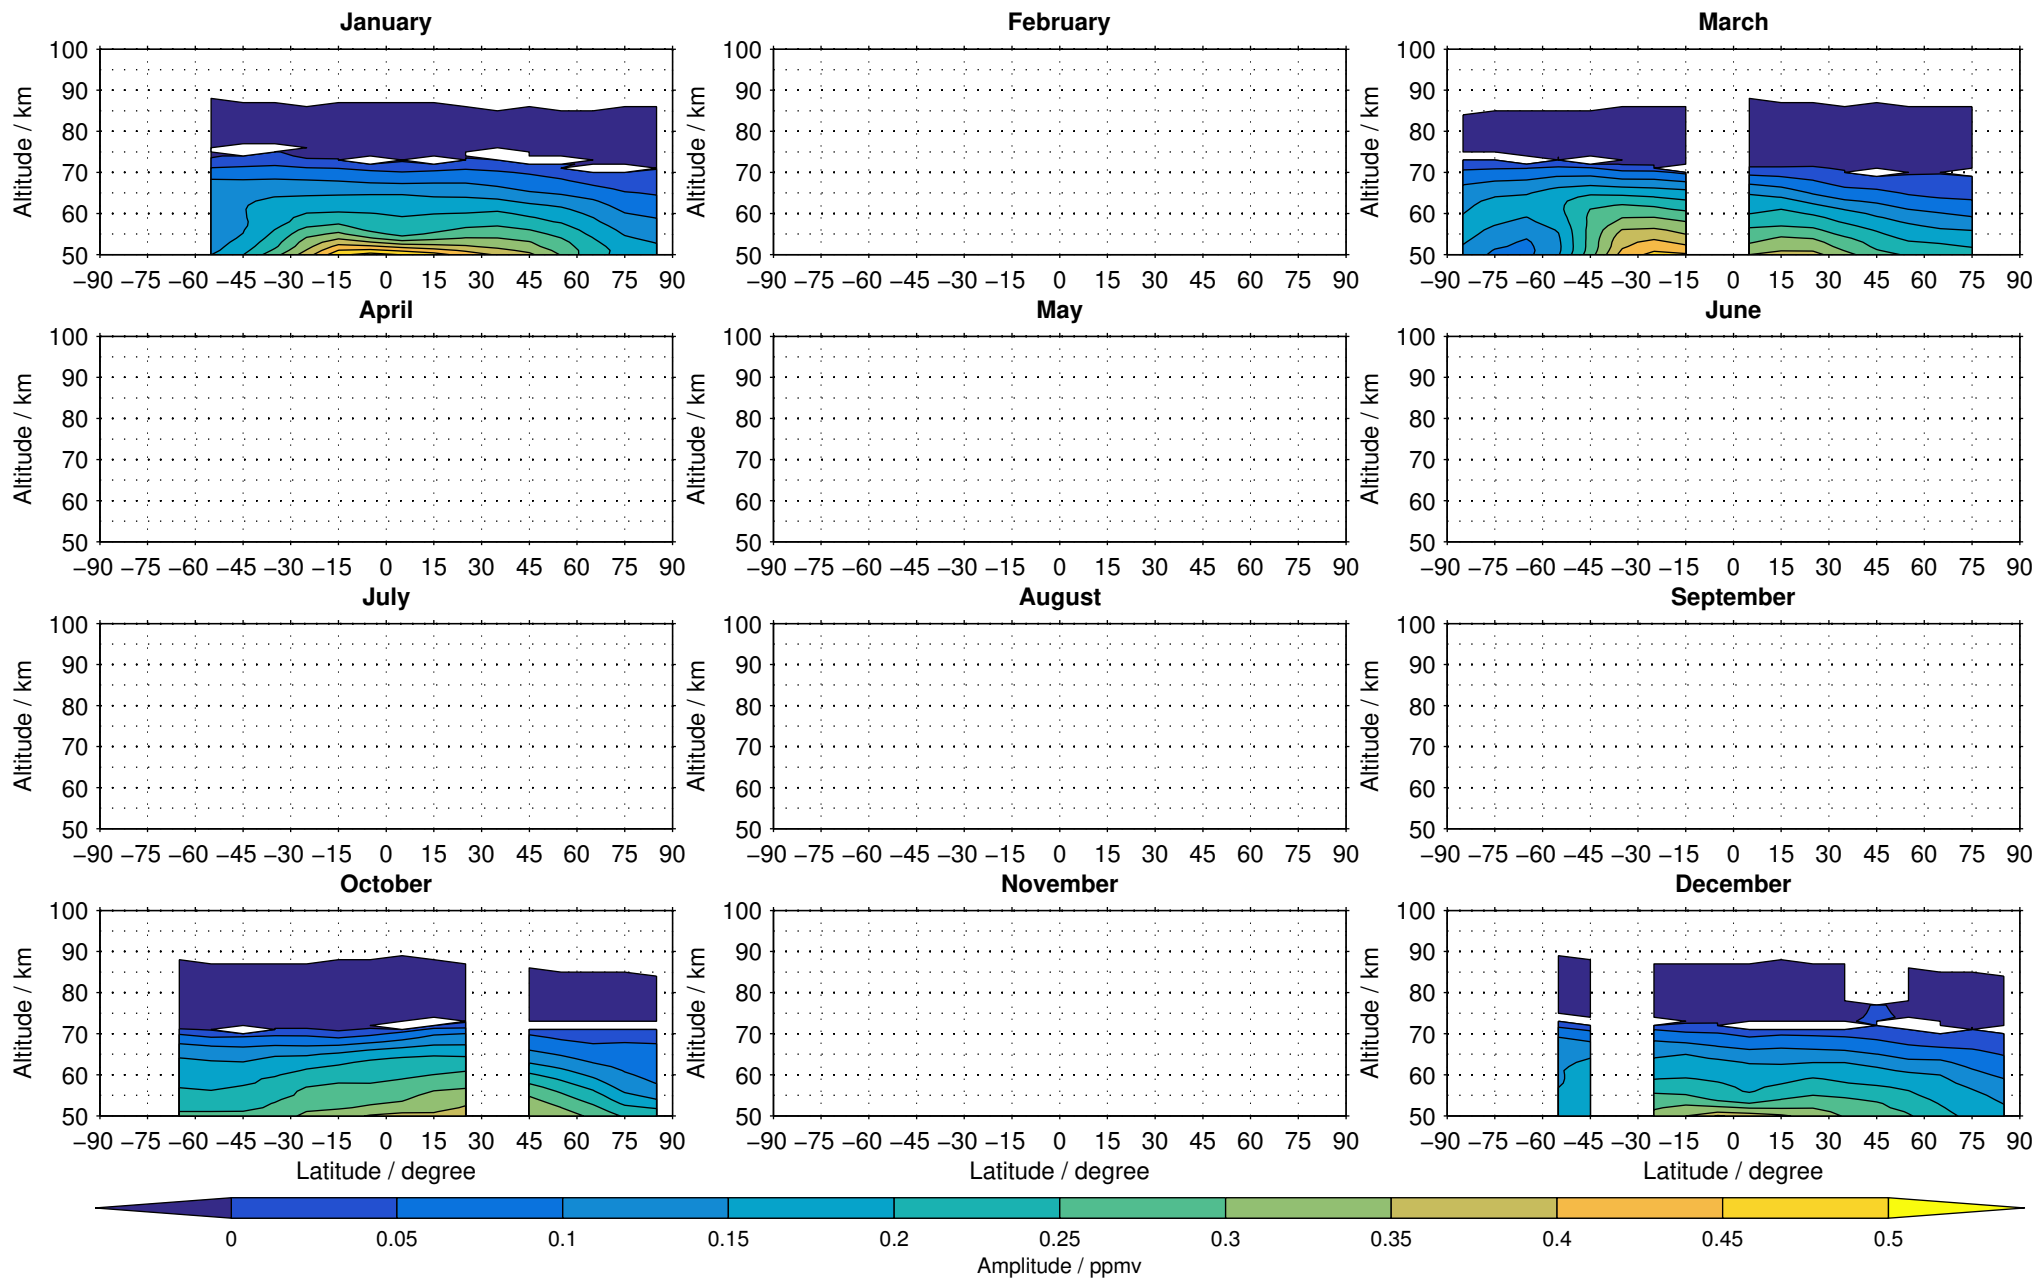

Envisat/MIPAS (IMKIAA) V5R v521 MA nighttime methane distribution for 2005

Creation Time:
11-04-2017
21:21:57 LT

Envisat/MIPAS (IMKIAA) V5R v521 MA nighttime methane distribution for 2006

Creation Time:
11-04-2017
21:21:58 LT

Envisat/MIPAS (IMKIAA) V5R v521 MA nighttime methane distribution for 2007

Creation Time:
11-04-2017
21:21:58 LT

Envisat/MIPAS (IMKIAA) V5R v521 MA nighttime methane distribution for 2008

Creation Time:
11-04-2017
21:21:59 LT

Envisat/MIPAS (IMKIAA) V5R v521 MA nighttime methane distribution for 2009

Creation Time:
11-04-2017
21:22:00 LT

Envisat/MIPAS (IMKIAA) V5R v521 MA nighttime methane distribution for 2010

Creation Time:
11-04-2017
21:22:01 LT

Envisat/MIPAS (IMKIAA) V5R v521 MA nighttime methane distribution for 2011

Creation Time:
11-04-2017
21:22:02 LT

Envisat/MIPAS (IMKIAA) V5R v521 MA nighttime methane distribution for 2012

Creation Time:
11-04-2017
21:22:03 LT