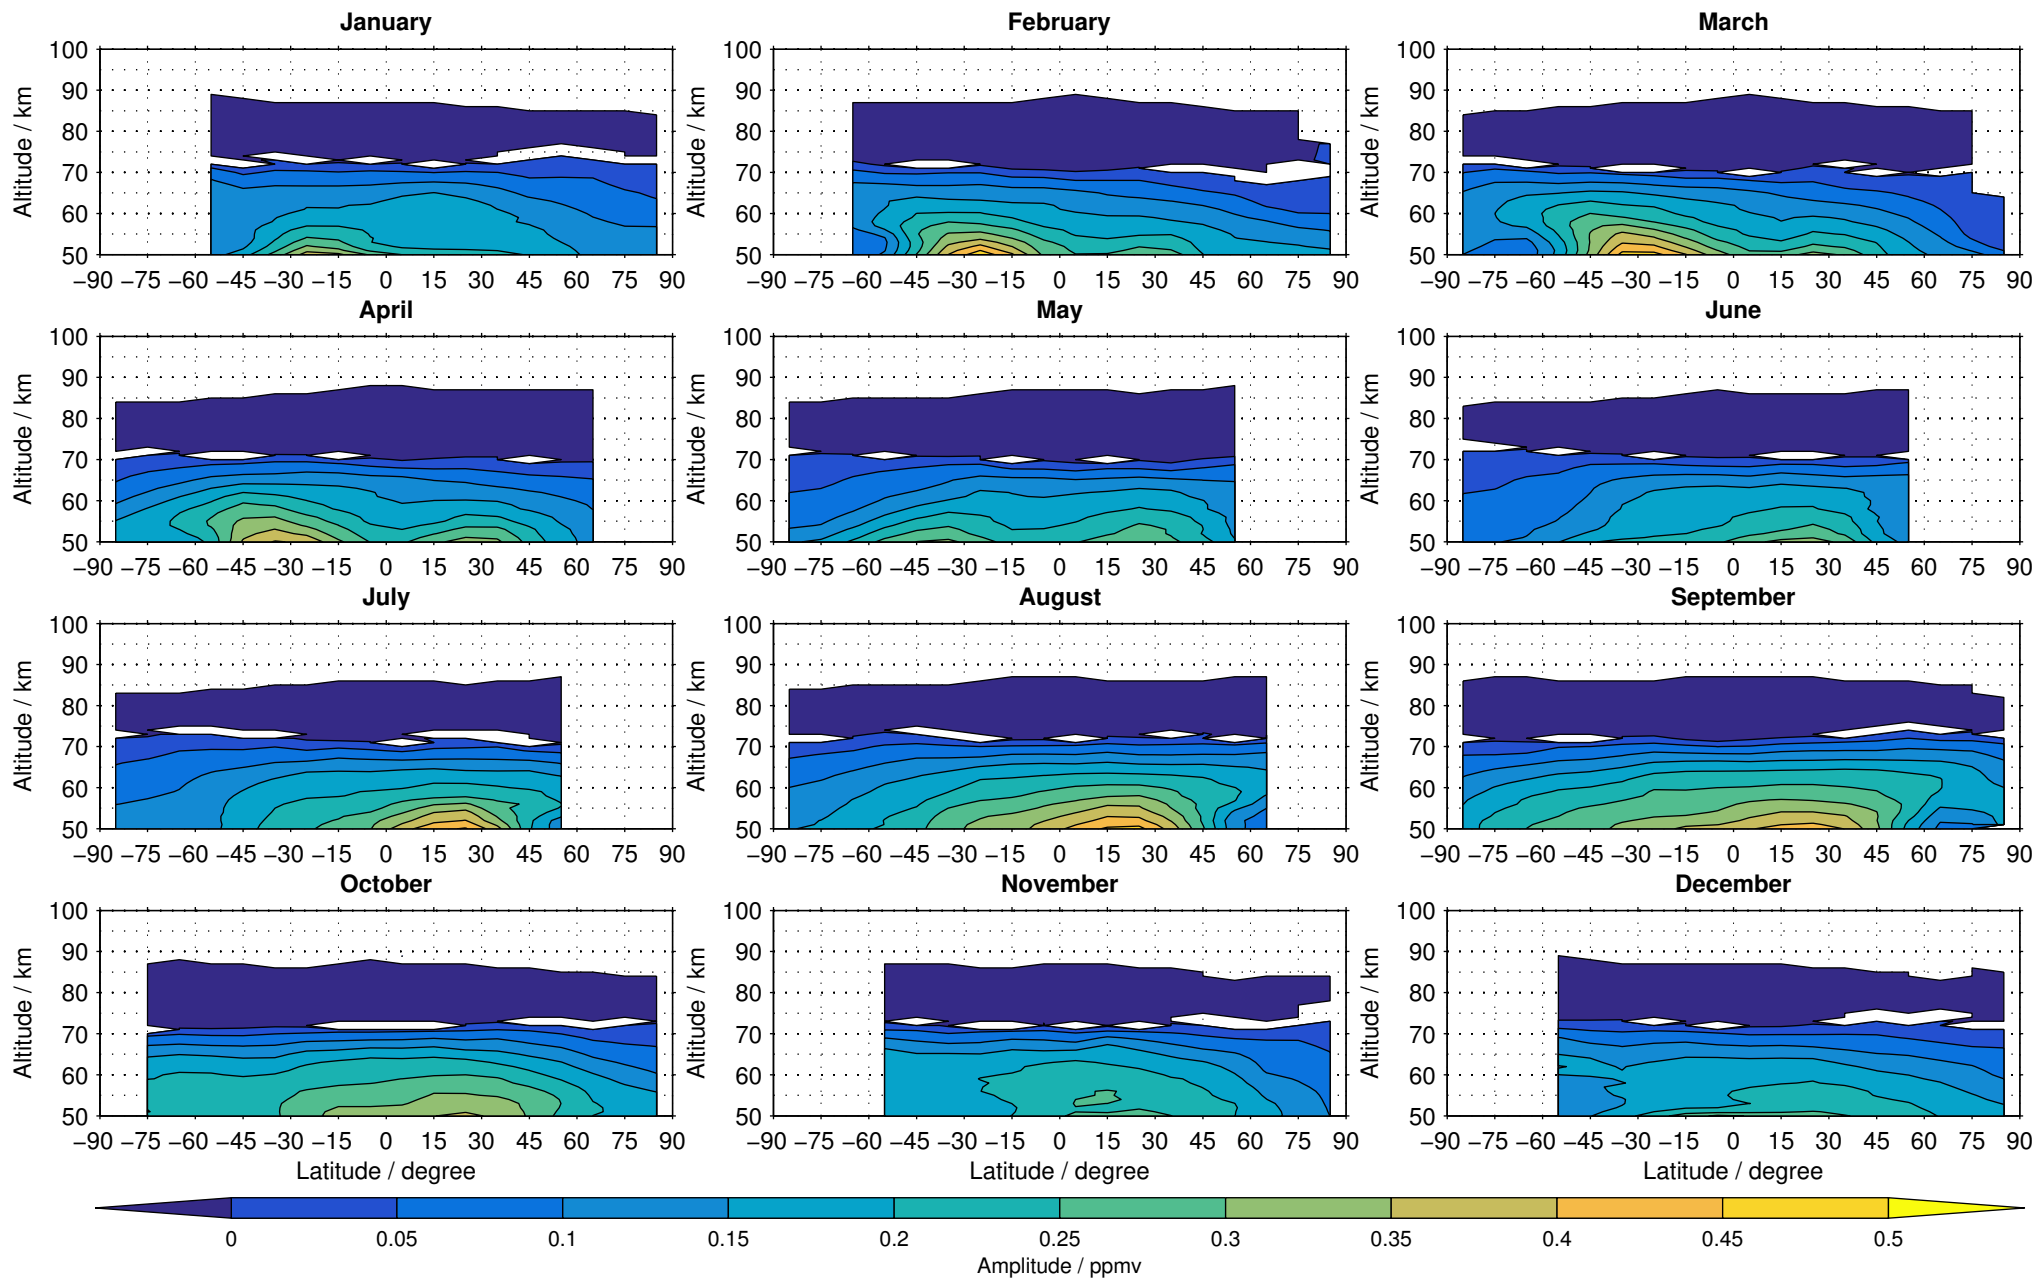

Envisat/MIPAS (IMKIAA) V5R v521 MA nighttime methane distribution for 2007

Creation Time:
11-04-2017
21:21:58 LT

Envisat/MIPAS (IMKIAA) V5R v521 MA nighttime methane distribution for 2008

Creation Time:
11-04-2017
21:21:59 LT

Envisat/MIPAS (IMKIAA) V5R v521 MA nighttime methane distribution for 2009

Creation Time:
11-04-2017
21:22:00 LT

Envisat/MIPAS (IMKIAA) V5R v521 MA nighttime methane distribution for 2010

Creation Time:
11-04-2017
21:22:01 LT

Envisat/MIPAS (IMKIAA) V5R v521 MA nighttime methane distribution for 2011

Creation Time:
11-04-2017
21:22:02 LT

Envisat/MIPAS (IMKIAA) V5R v521 MA nighttime methane distribution for 2012

Creation Time:
11-04-2017
21:22:03 LT