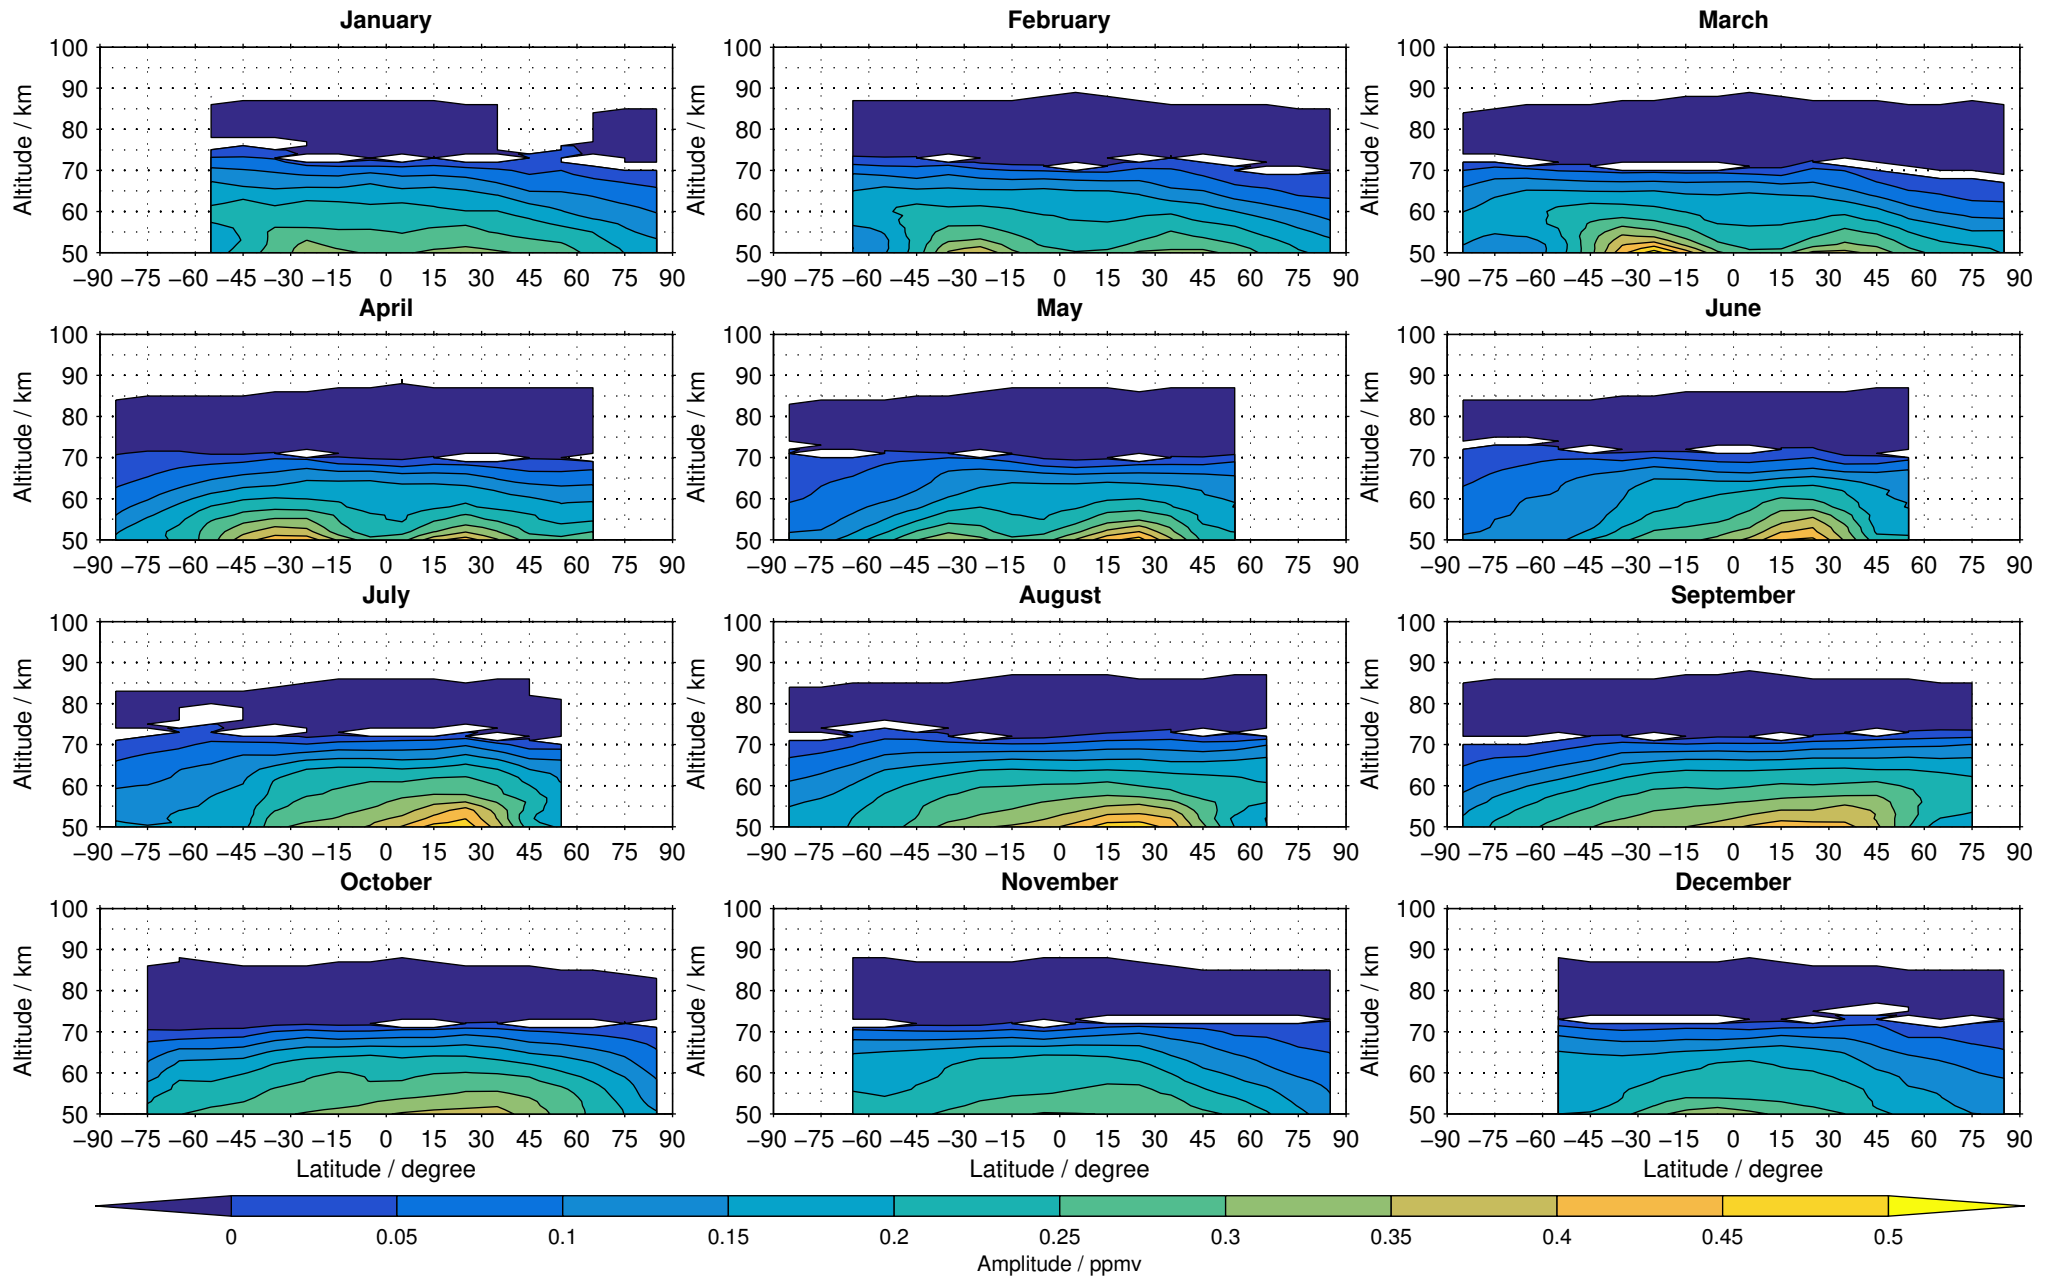

Envisat/MIPAS (IMKIAA) V5R v521 MA nighttime methane distribution for 2007

Creation Time:
11-04-2017
21:21:58 LT

Envisat/MIPAS (IMKIAA) V5R v521 MA nighttime methane distribution for 2008

Creation Time:
11-04-2017
21:21:59 LT

Envisat/MIPAS (IMKIAA) V5R v521 MA nighttime methane distribution for 2009

Creation Time:
11-04-2017
21:22:00 LT

Envisat/MIPAS (IMKIAA) V5R v521 MA nighttime methane distribution for 2010

Creation Time:
11-04-2017
21:22:01 LT

Envisat/MIPAS (IMKIAA) V5R v521 MA nighttime methane distribution for 2011

Creation Time:
11-04-2017
21:22:02 LT

Envisat/MIPAS (IMKIAA) V5R v521 MA nighttime methane distribution for 2012

Creation Time:
11-04-2017
21:22:03 LT