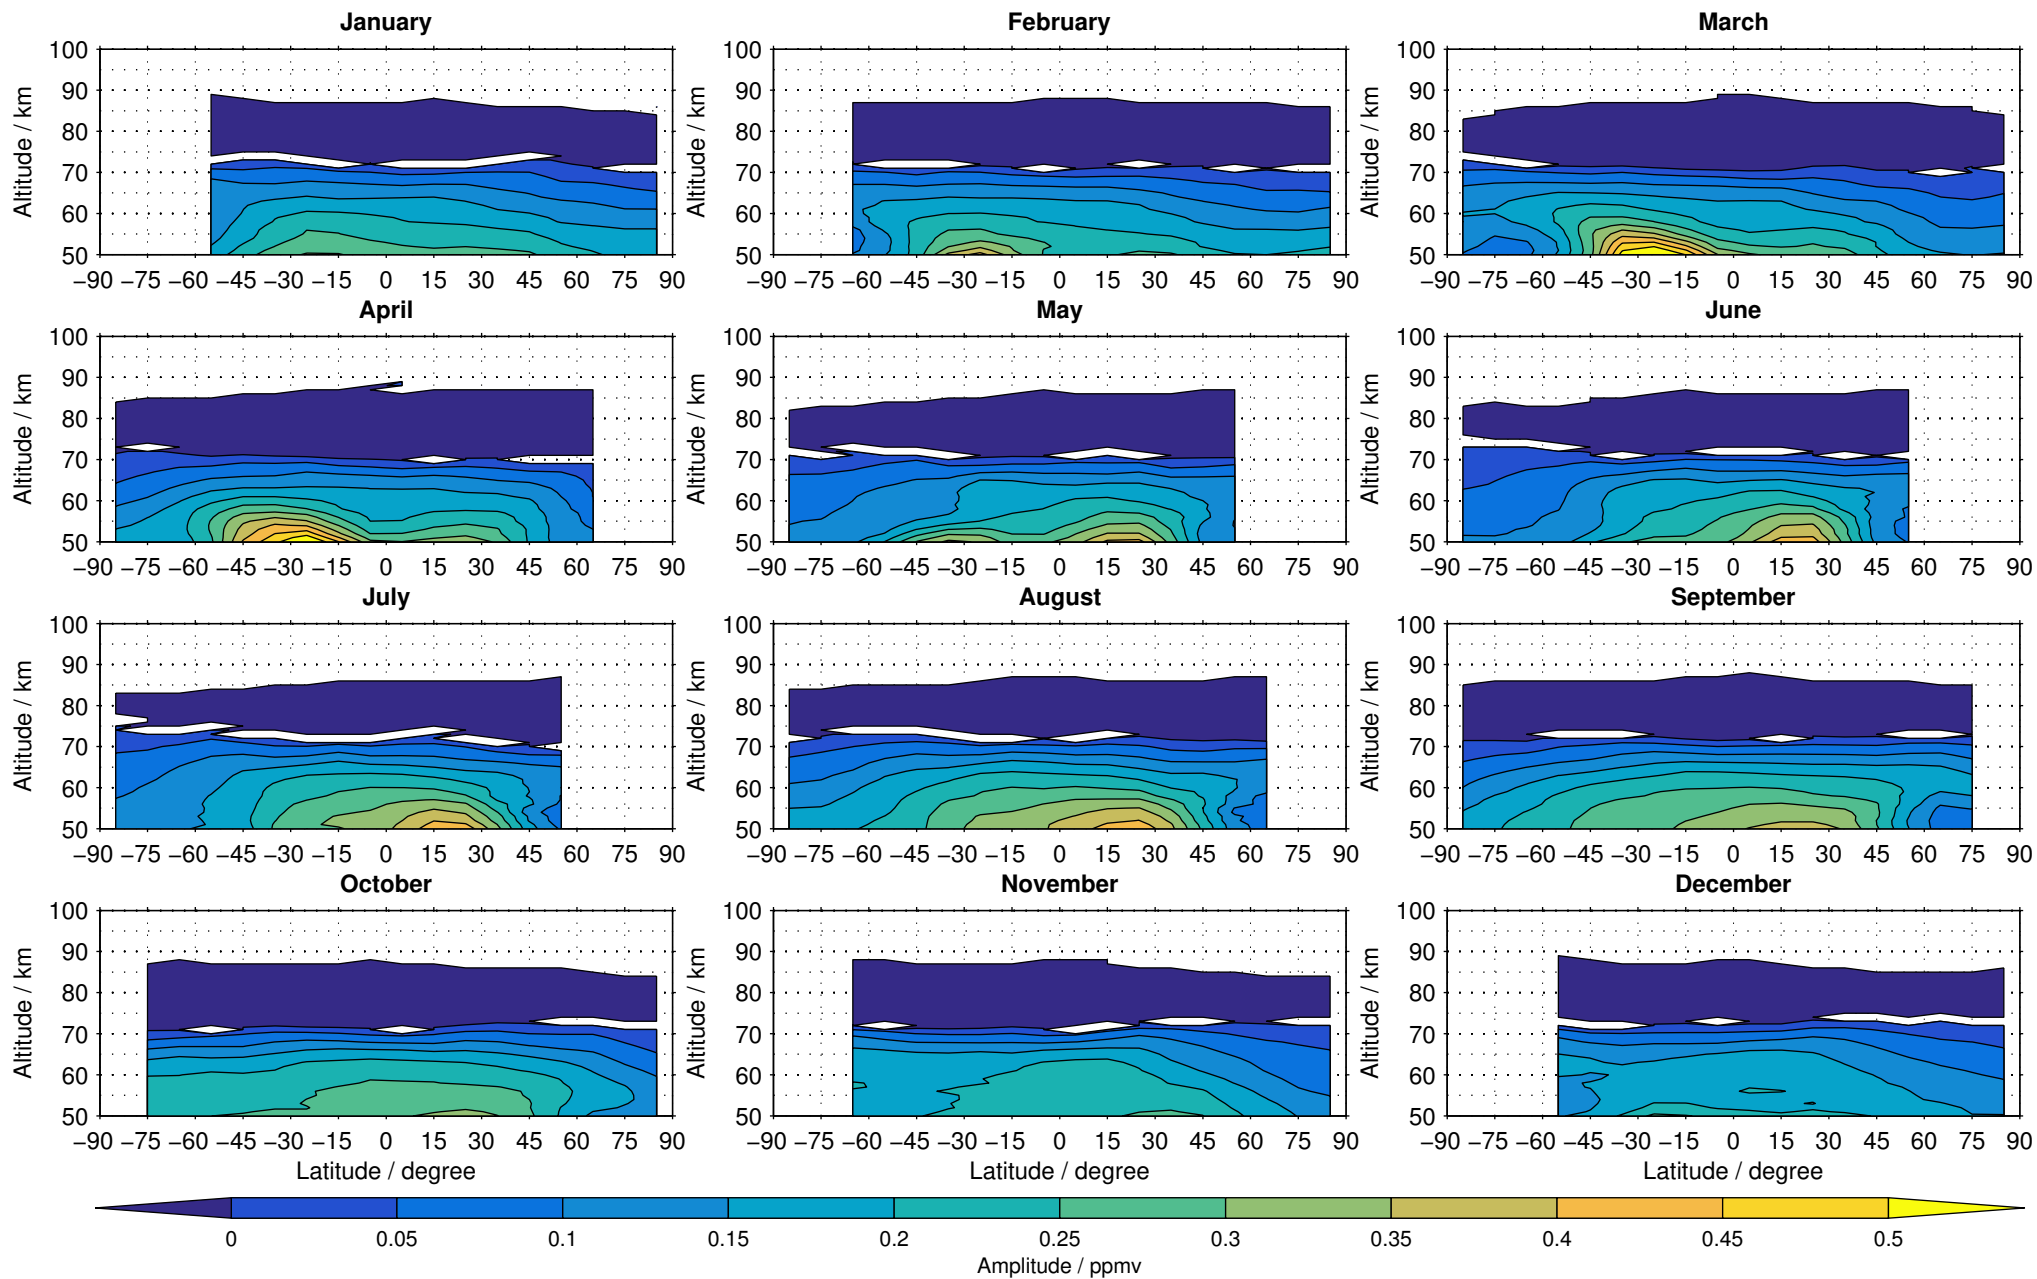

Envisat/MIPAS (IMKIAA) V5R v521 MA nighttime methane distribution for 2005

Creation Time:
11-04-2017
21:21:57 LT

Envisat/MIPAS (IMKIAA) V5R v521 MA nighttime methane distribution for 2006

Creation Time:
11-04-2017
21:21:58 LT

Envisat/MIPAS (IMKIAA) V5R v521 MA nighttime methane distribution for 2007

Creation Time:
11-04-2017
21:21:58 LT

Envisat/MIPAS (IMKIAA) V5R v521 MA nighttime methane distribution for 2008

Creation Time:
11-04-2017
21:21:59 LT

Envisat/MIPAS (IMKIAA) V5R v521 MA nighttime methane distribution for 2009

Creation Time:
11-04-2017
21:22:00 LT

Envisat/MIPAS (IMKIAA) V5R v521 MA nighttime methane distribution for 2010

Creation Time:
11-04-2017
21:22:01 LT

Envisat/MIPAS (IMKIAA) V5R v521 MA nighttime methane distribution for 2011

Creation Time:
11-04-2017
21:22:02 LT

Envisat/MIPAS (IMKIAA) V5R v521 MA nighttime methane distribution for 2012

Creation Time:
11-04-2017
21:22:03 LT