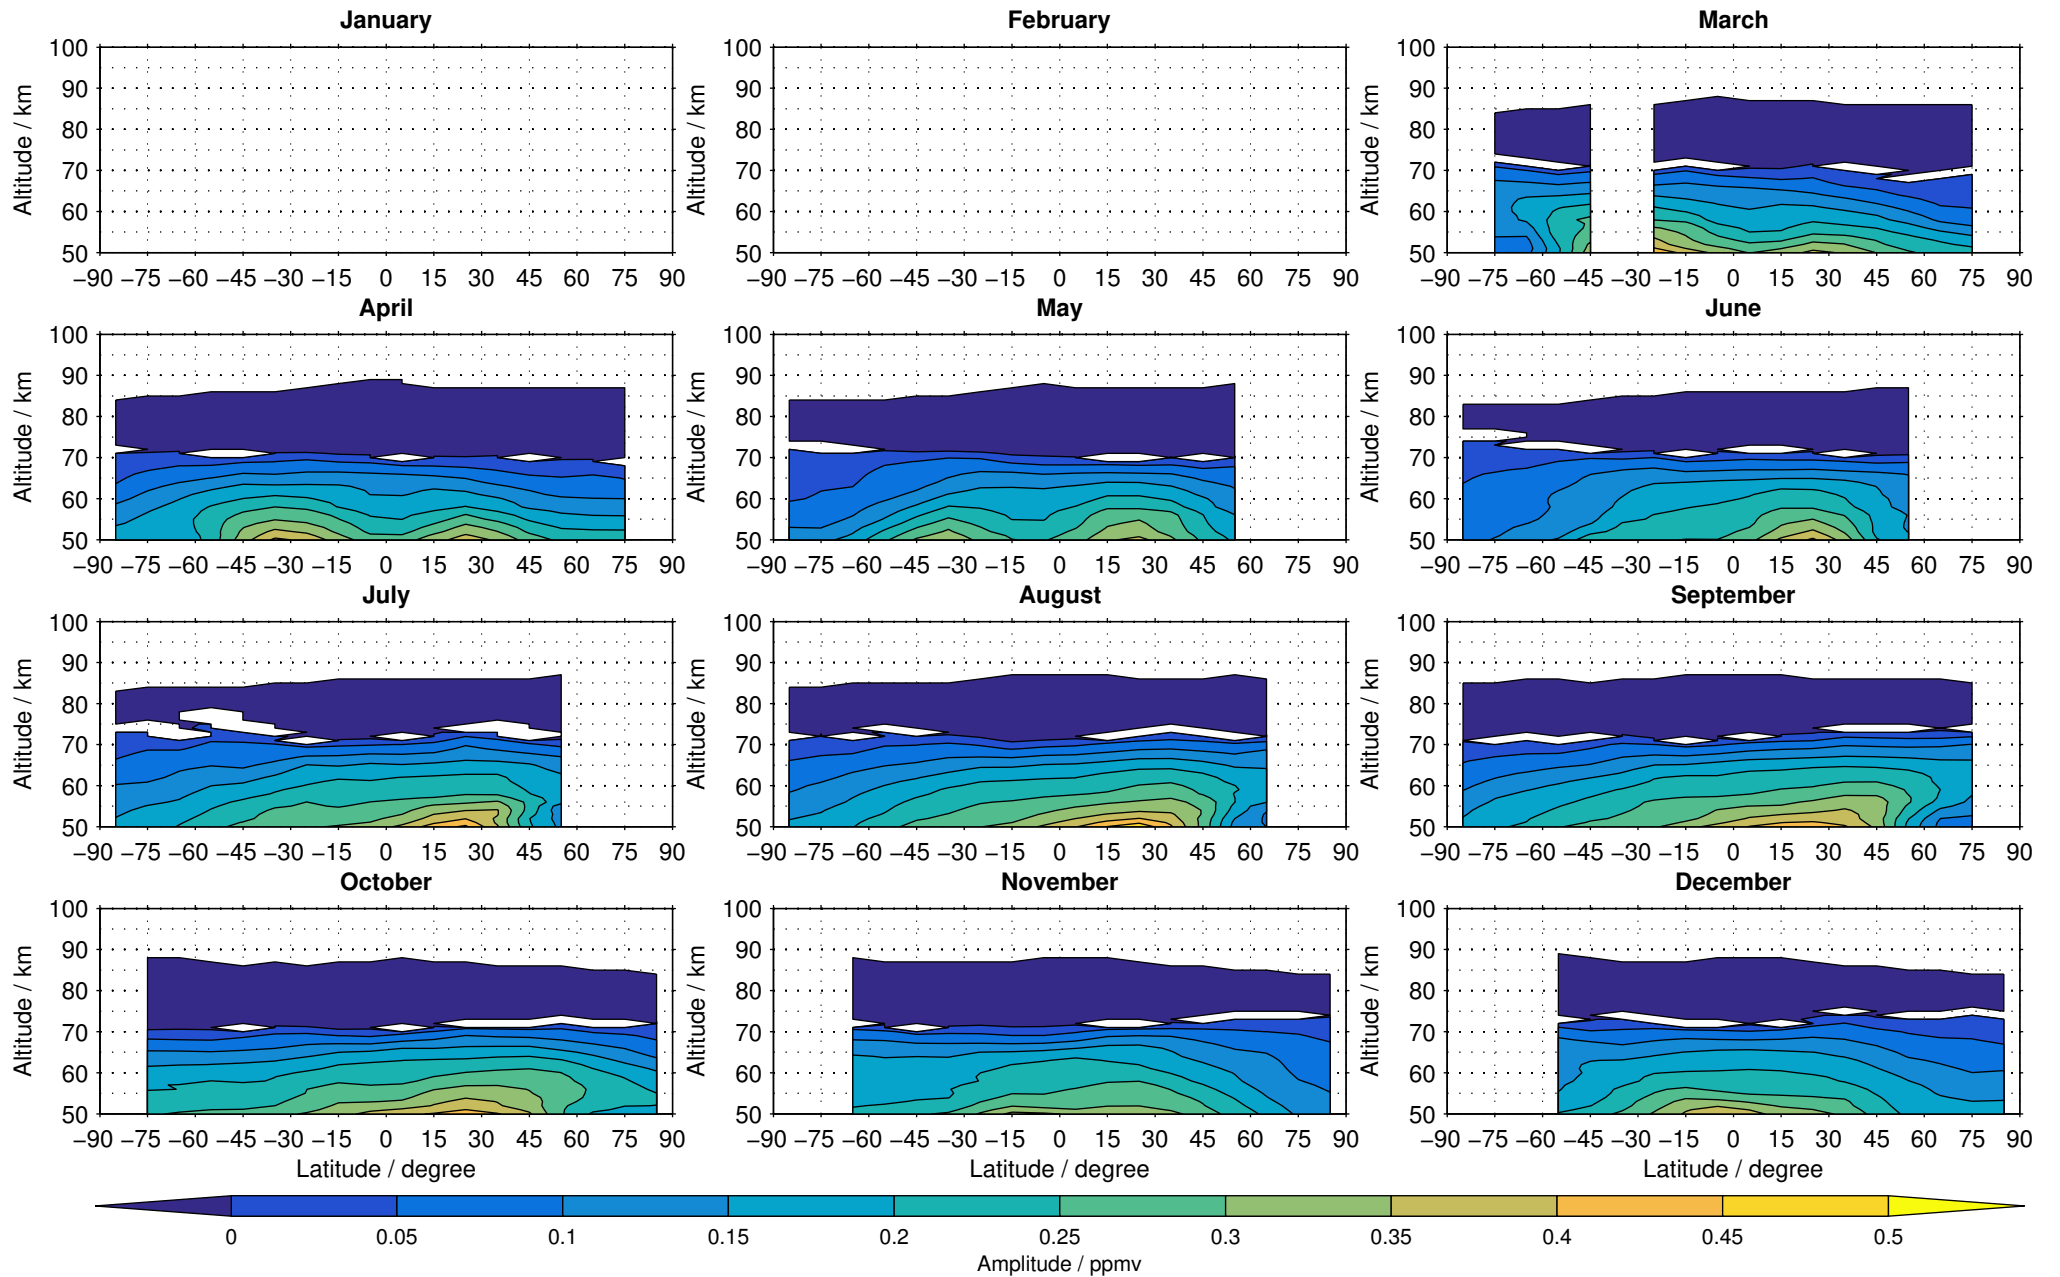

Envisat/MIPAS (IMKIAA) V5R v521 MA nighttime methane distribution for 2005

Creation Time:
11-04-2017
21:21:57 LT

Envisat/MIPAS (IMKIAA) V5R v521 MA nighttime methane distribution for 2006

Creation Time:
11-04-2017
21:21:58 LT

Envisat/MIPAS (IMKIAA) V5R v521 MA nighttime methane distribution for 2007

Creation Time:
11-04-2017
21:21:58 LT

Envisat/MIPAS (IMKIAA) V5R v521 MA nighttime methane distribution for 2008

Creation Time:
11-04-2017
21:21:59 LT

Envisat/MIPAS (IMKIAA) V5R v521 MA nighttime methane distribution for 2009

Creation Time:
11-04-2017
21:22:00 LT

Envisat/MIPAS (IMKIAA) V5R v521 MA nighttime methane distribution for 2010

Creation Time:
11-04-2017
21:22:01 LT

Envisat/MIPAS (IMKIAA) V5R v521 MA nighttime methane distribution for 2011

Creation Time:
11-04-2017
21:22:02 LT

Envisat/MIPAS (IMKIAA) V5R v521 MA nighttime methane distribution for 2012

Creation Time:
11-04-2017
21:22:03 LT