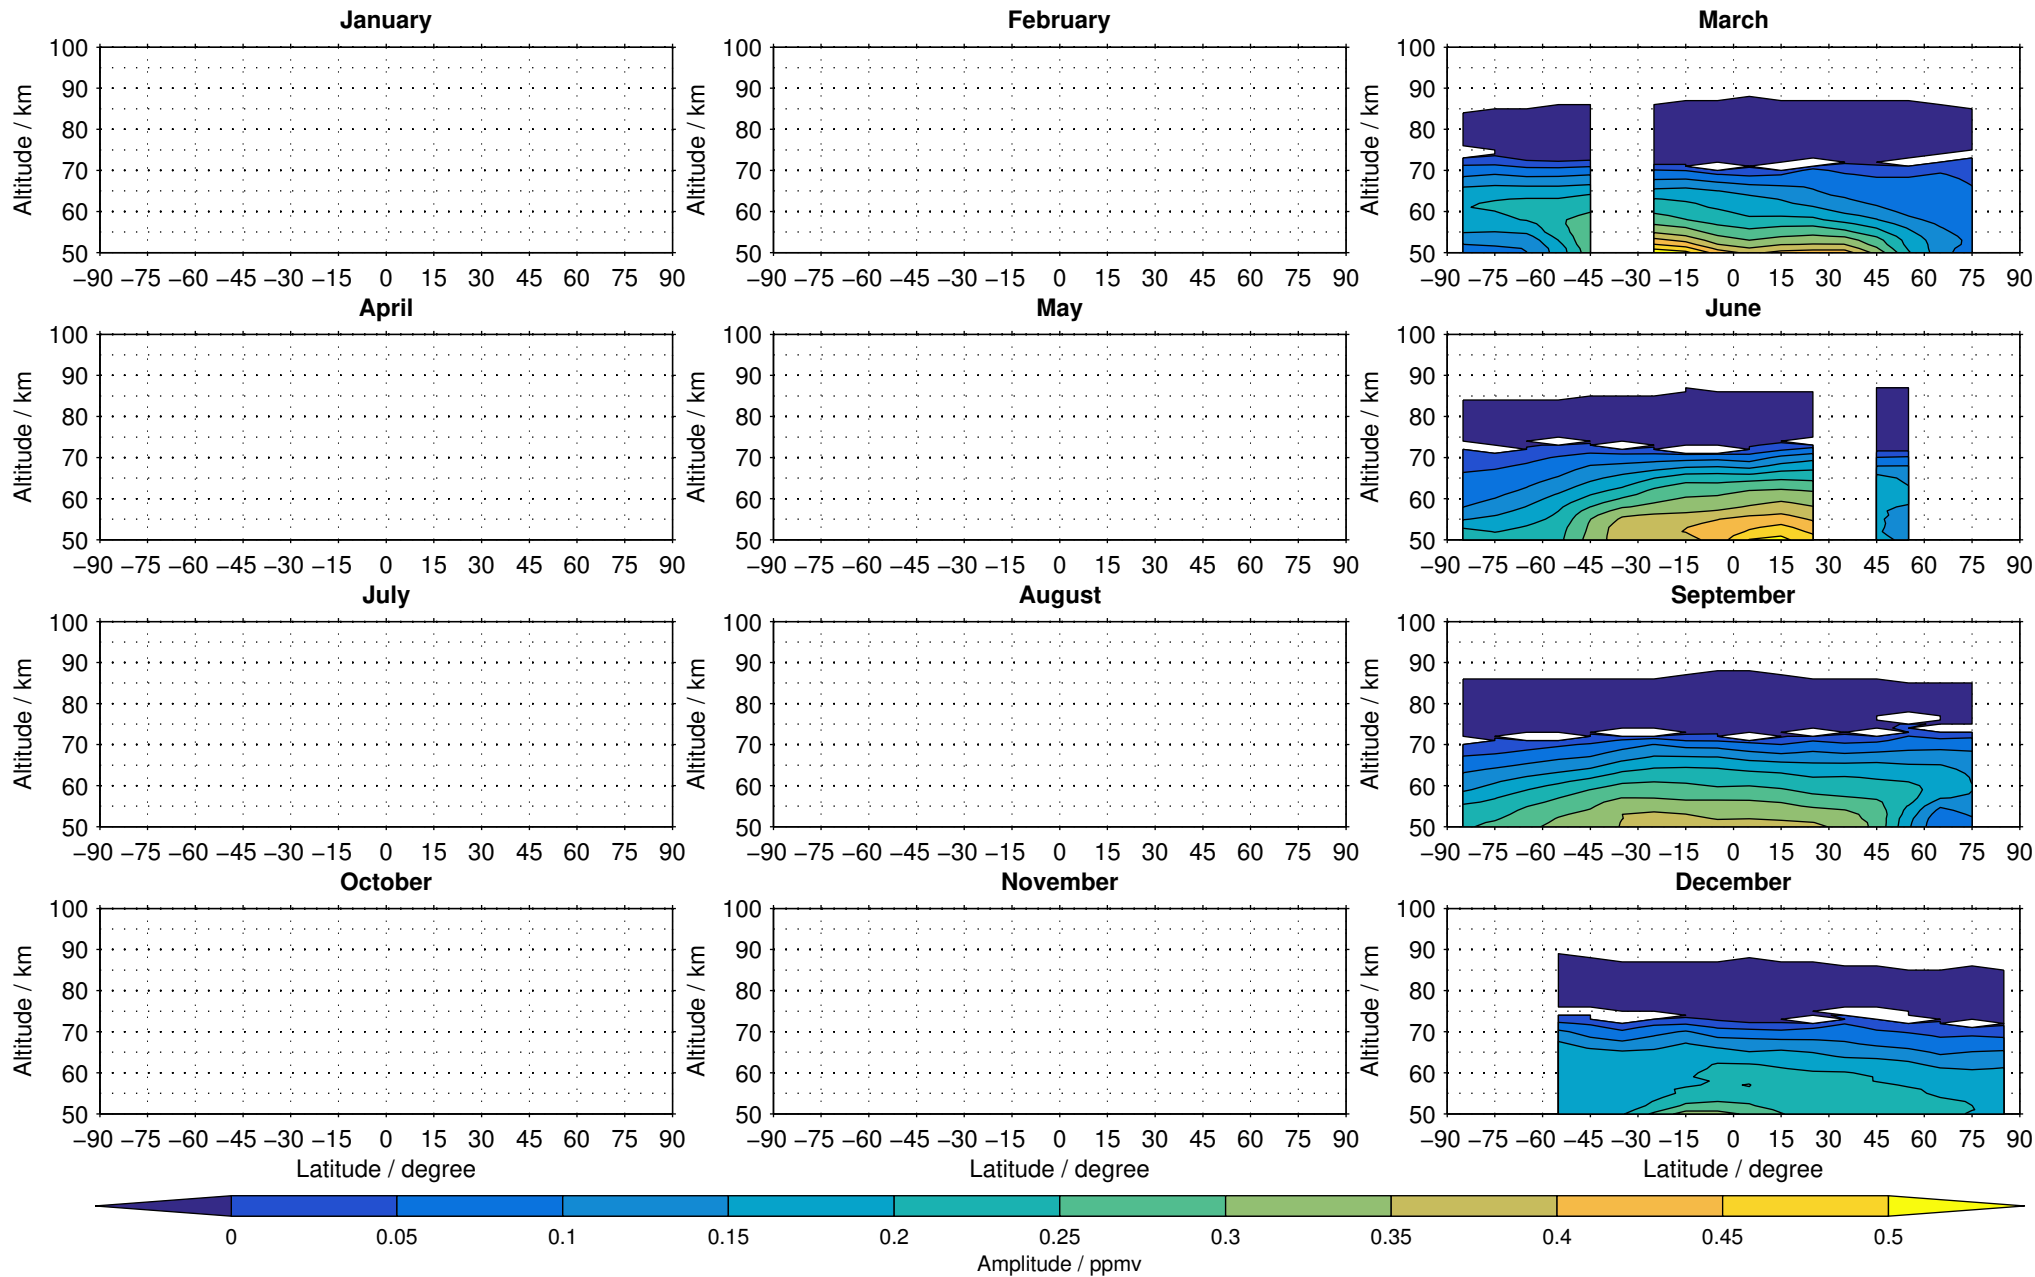

Envisat/MIPAS (IMKIAA) V5R v521 MA nighttime methane distribution for 2005

Creation Time:
11-04-2017
21:21:57 LT

Envisat/MIPAS (IMKIAA) V5R v521 MA nighttime methane distribution for 2006

Creation Time:
11-04-2017
21:21:58 LT

Envisat/MIPAS (IMKIAA) V5R v521 MA nighttime methane distribution for 2007

Creation Time:
11-04-2017
21:21:58 LT

Envisat/MIPAS (IMKIAA) V5R v521 MA nighttime methane distribution for 2008

Creation Time:
11-04-2017
21:21:59 LT

Envisat/MIPAS (IMKIAA) V5R v521 MA nighttime methane distribution for 2009

Creation Time:
11-04-2017
21:22:00 LT

Envisat/MIPAS (IMKIAA) V5R v521 MA nighttime methane distribution for 2010

Creation Time:
11-04-2017
21:22:01 LT

Envisat/MIPAS (IMKIAA) V5R v521 MA nighttime methane distribution for 2011

Creation Time:
11-04-2017
21:22:02 LT

Envisat/MIPAS (IMKIAA) V5R v521 MA nighttime methane distribution for 2012

Creation Time:
11-04-2017
21:22:03 LT