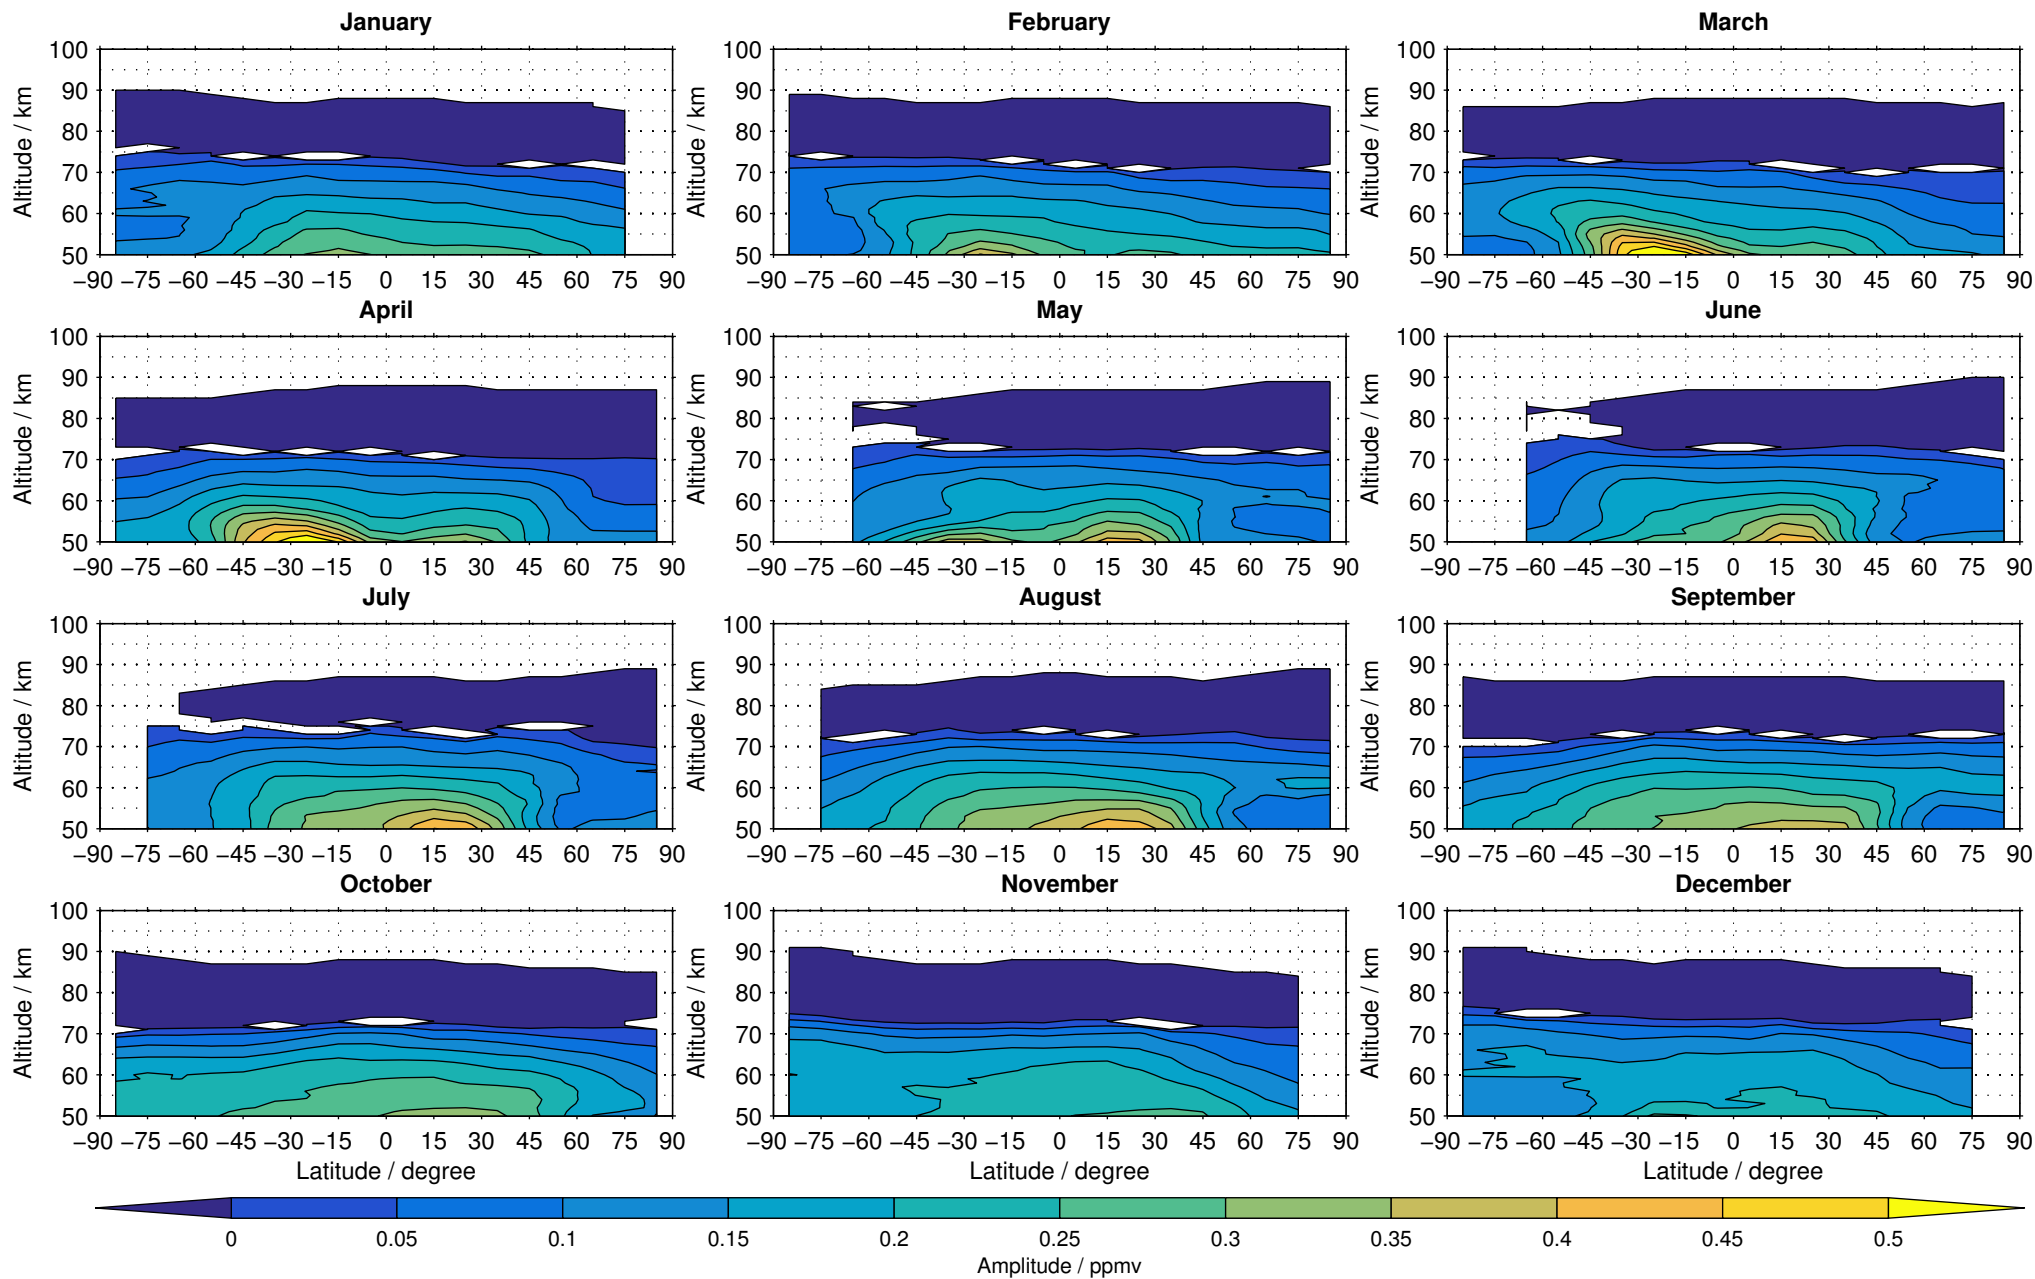

Envisat/MIPAS (IMKIAA) V5R v521 MA daytime methane distribution for 2008

Creation Time:
11-04-2017
21:21:38 LT