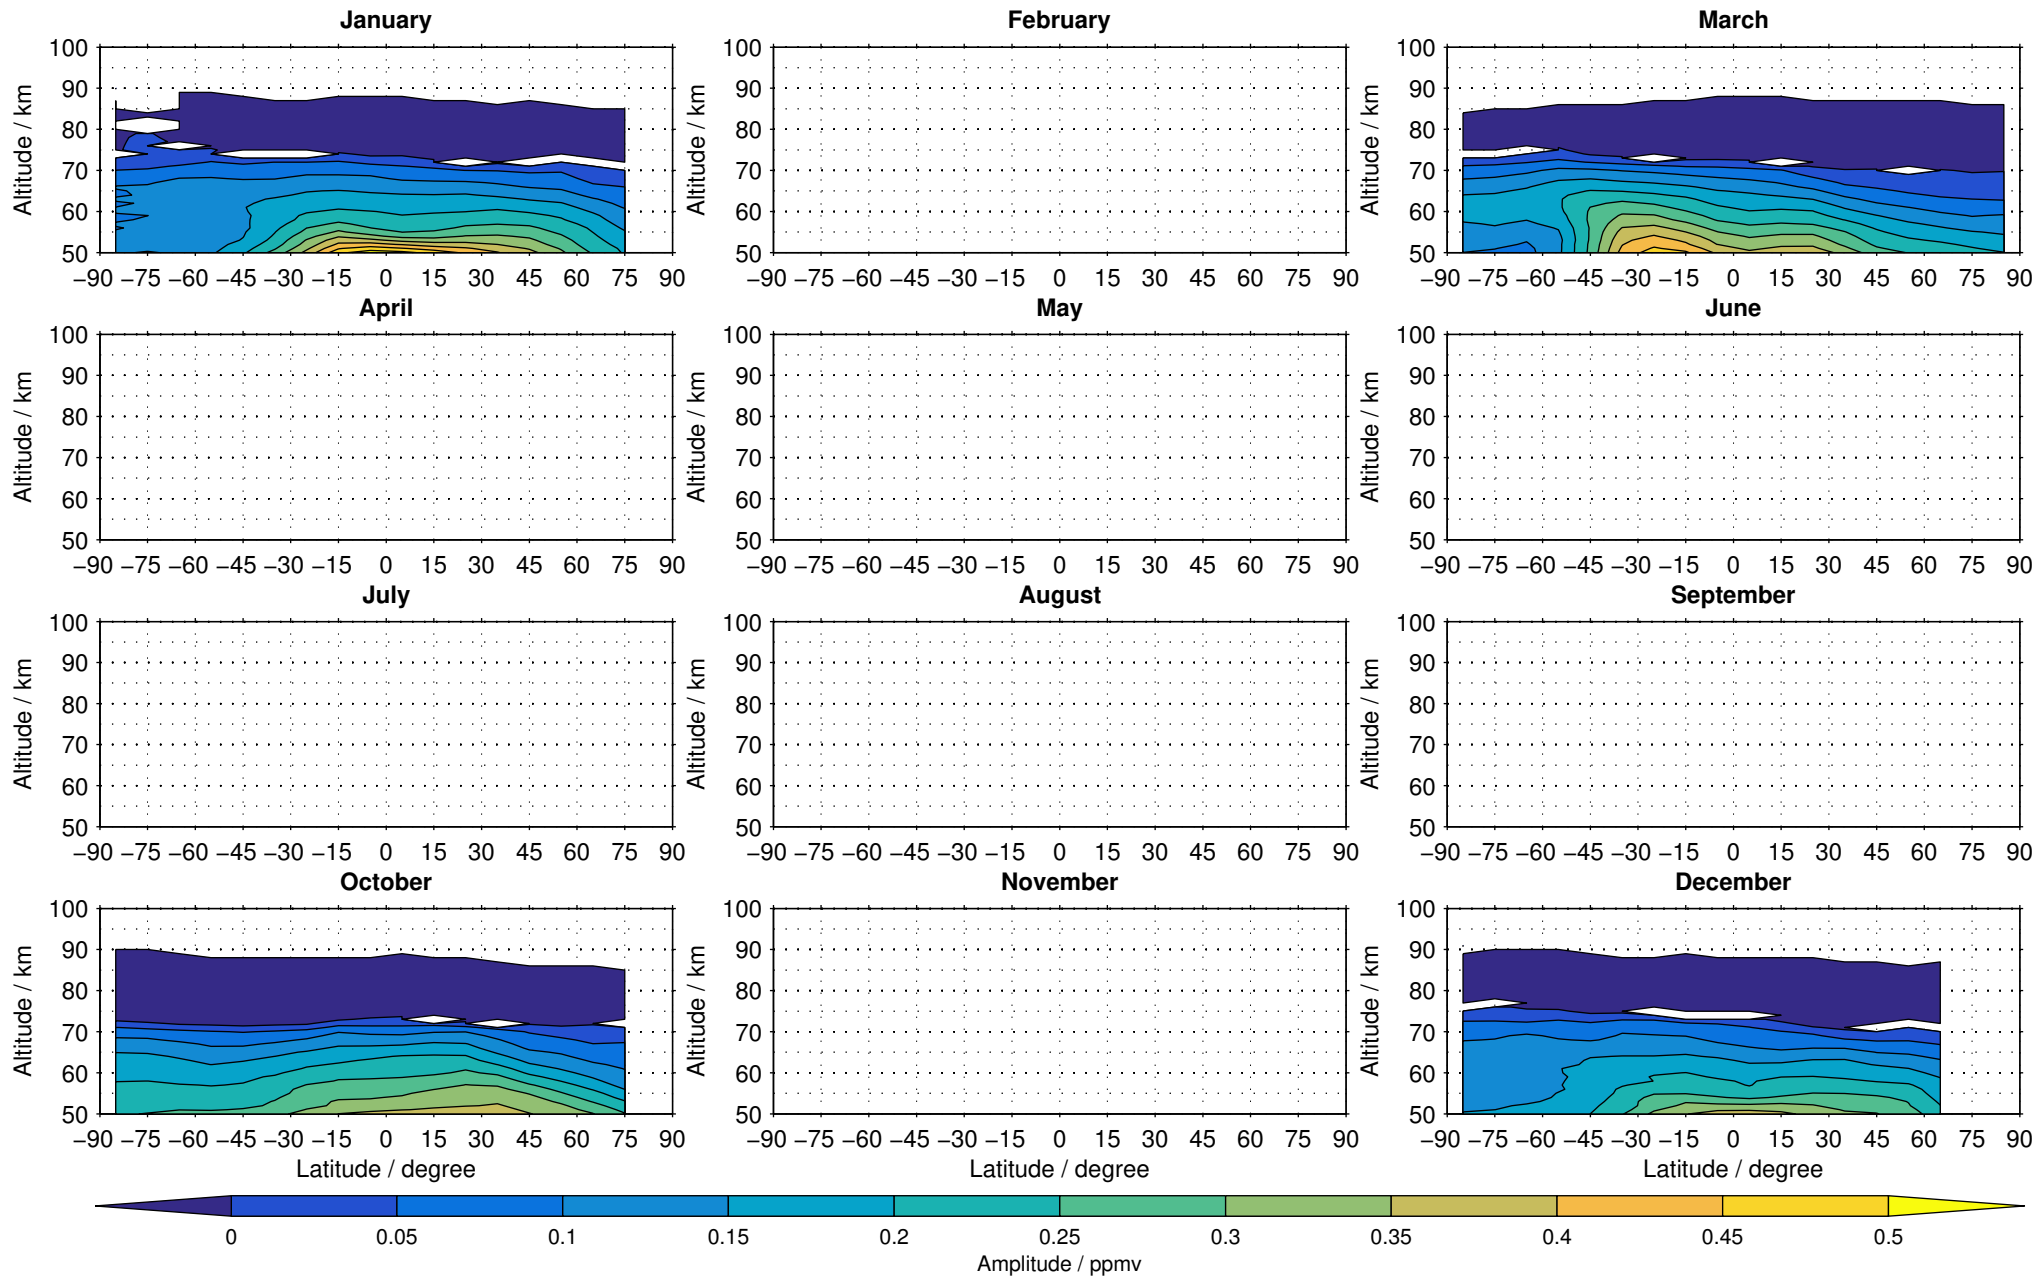

# Envisat/MIPAS (IMKIAA) V5R v521 MA daytime methane distribution for 2005

Creation Time:  
11-04-2017  
21:21:36 LT

# Envisat/MIPAS (IMKIAA) V5R v521 MA daytime methane distribution for 2006

Creation Time:  
11-04-2017  
21:21:37 LT