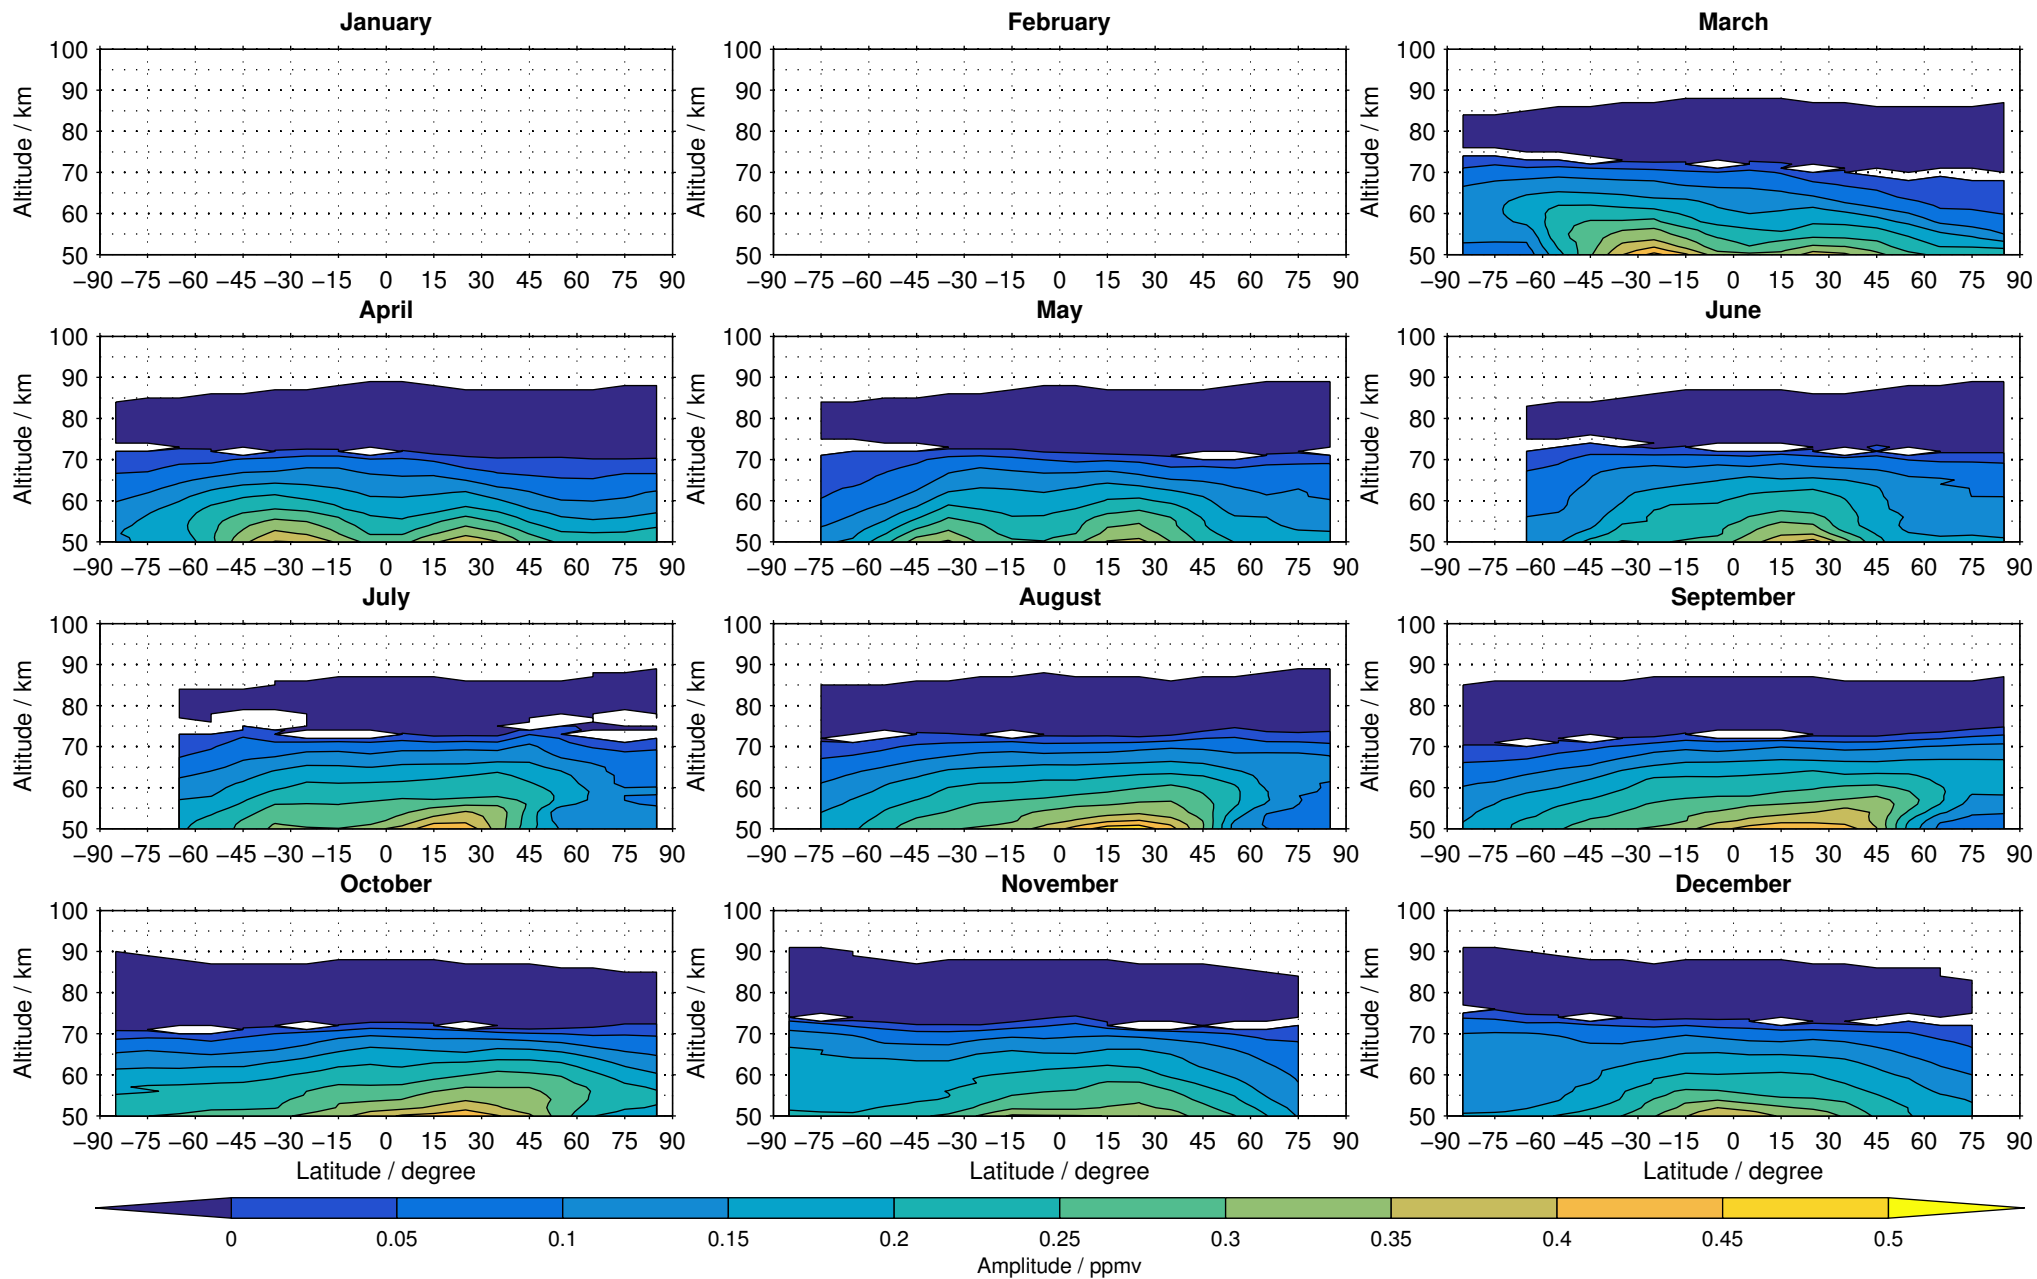

Envisat/MIPAS (IMKIAA) V5R v521 MA daytime methane distribution for 2007

Creation Time:
11-04-2017
21:21:37 LT