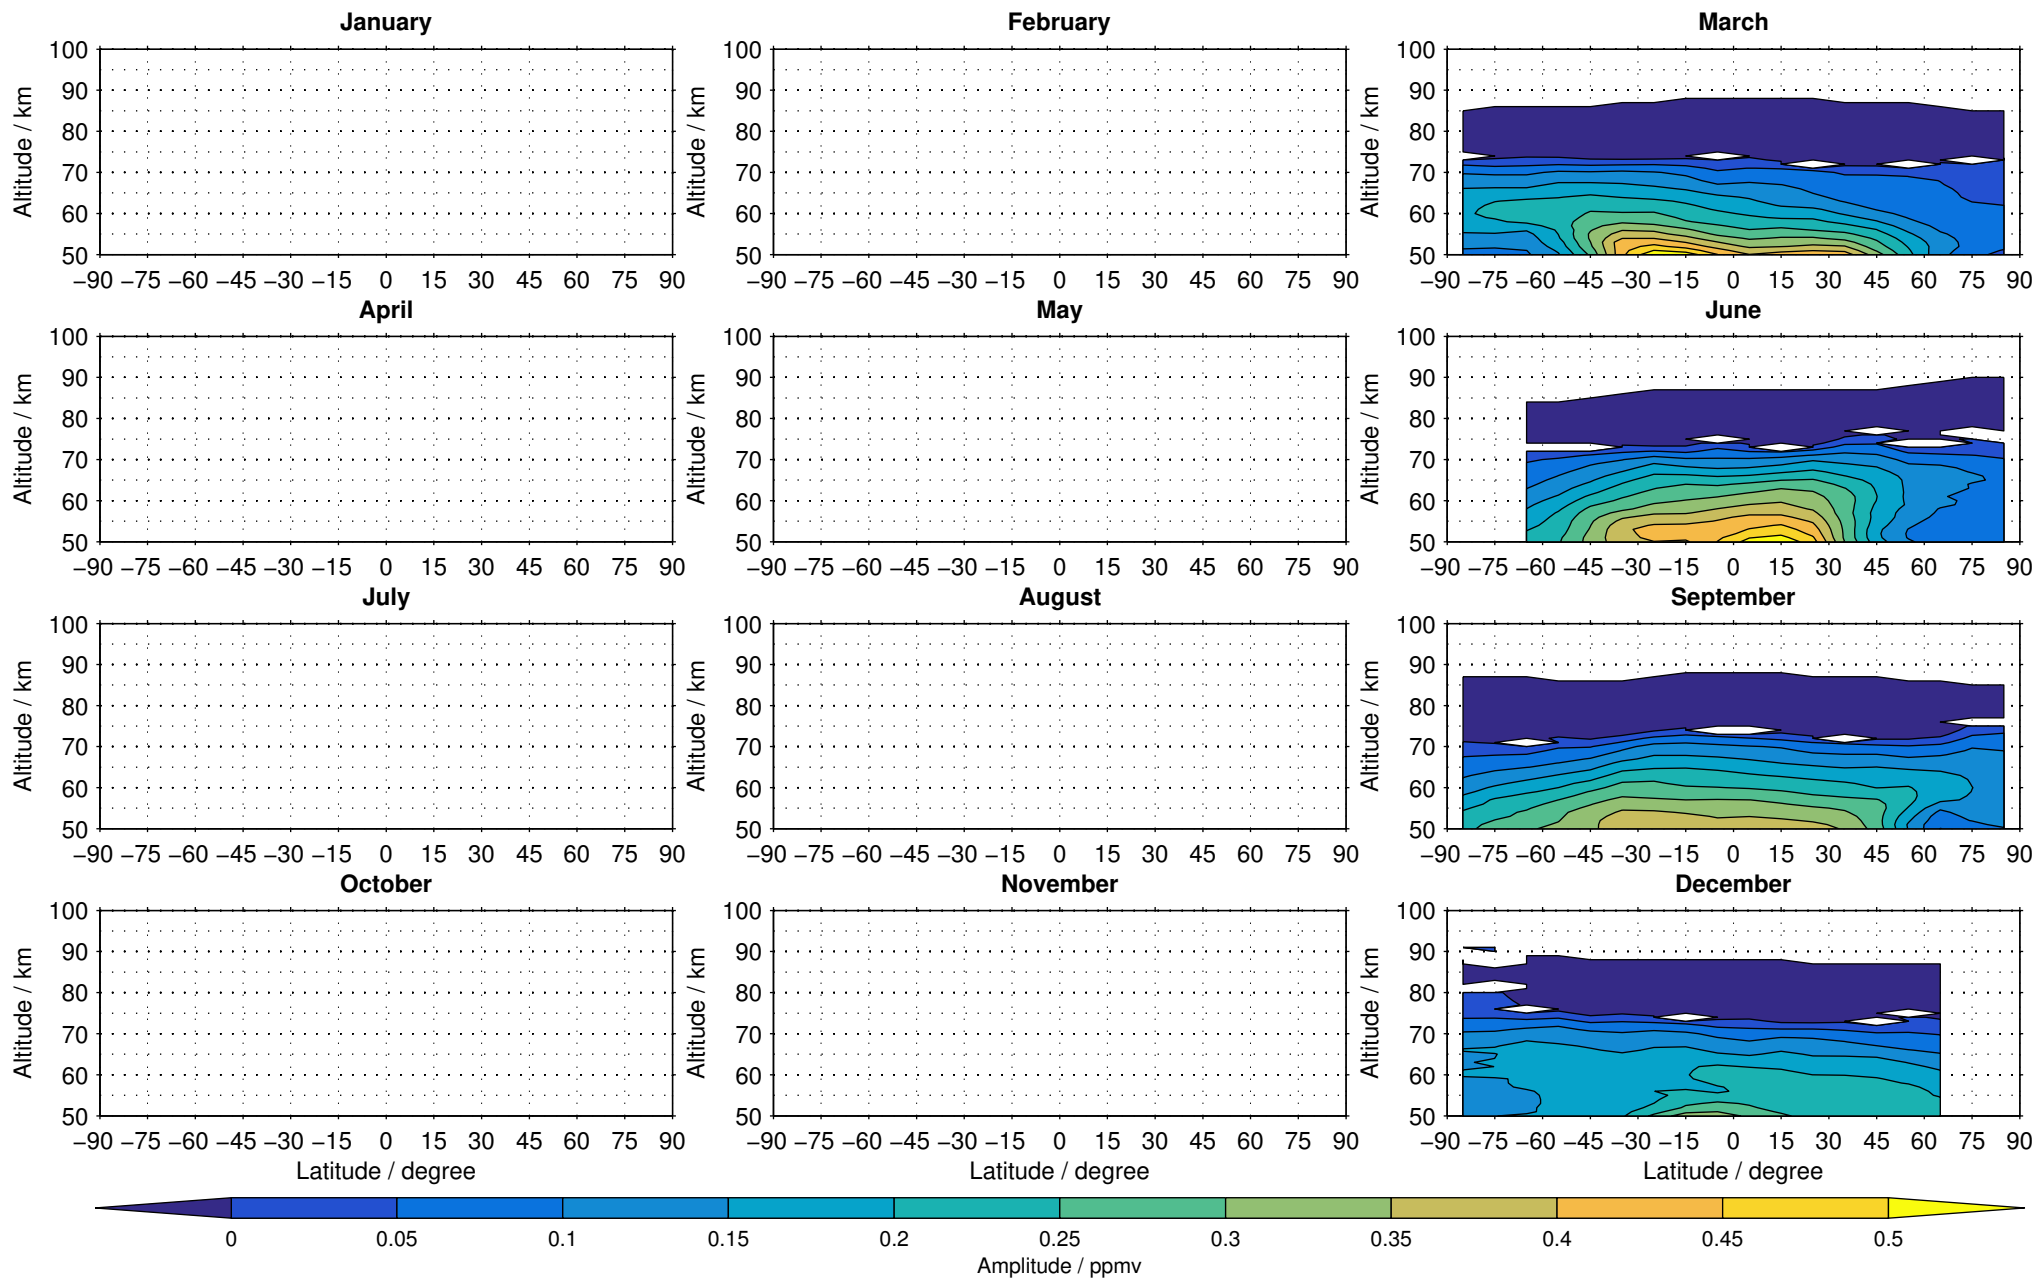

# Envisat/MIPAS (IMKIAA) V5R v521 MA daytime methane distribution for 2005

Creation Time:  
11-04-2017  
21:21:36 LT

# Envisat/MIPAS (IMKIAA) V5R v521 MA daytime methane distribution for 2006

Creation Time:  
11-04-2017  
21:21:37 LT