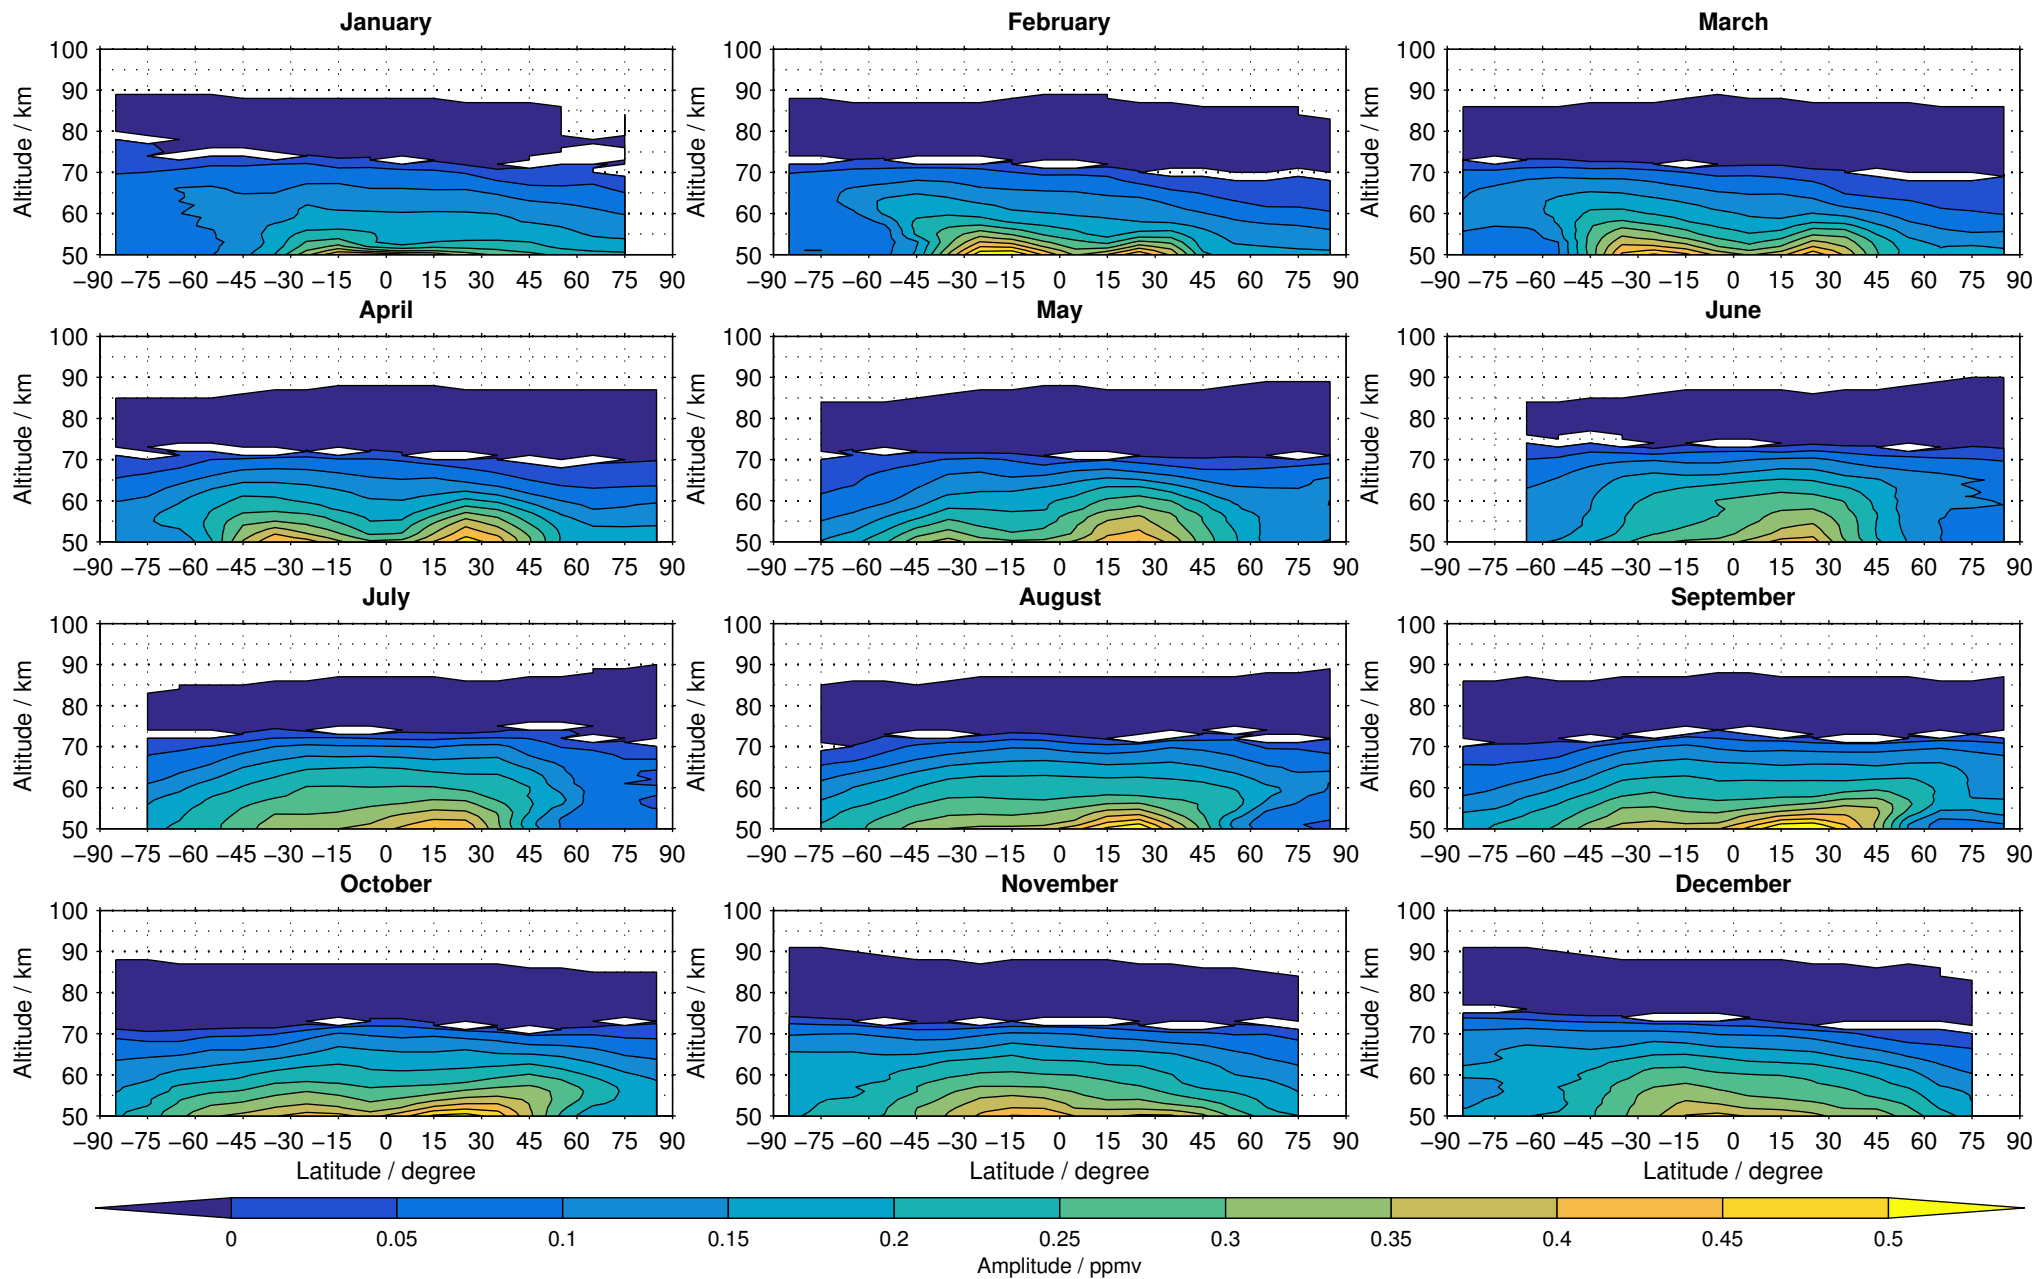

Envisat/MIPAS (IMKIAA) V5R v521 MA daytime methane distribution for 2010

Creation Time:
11-04-2017
21:21:40 LT