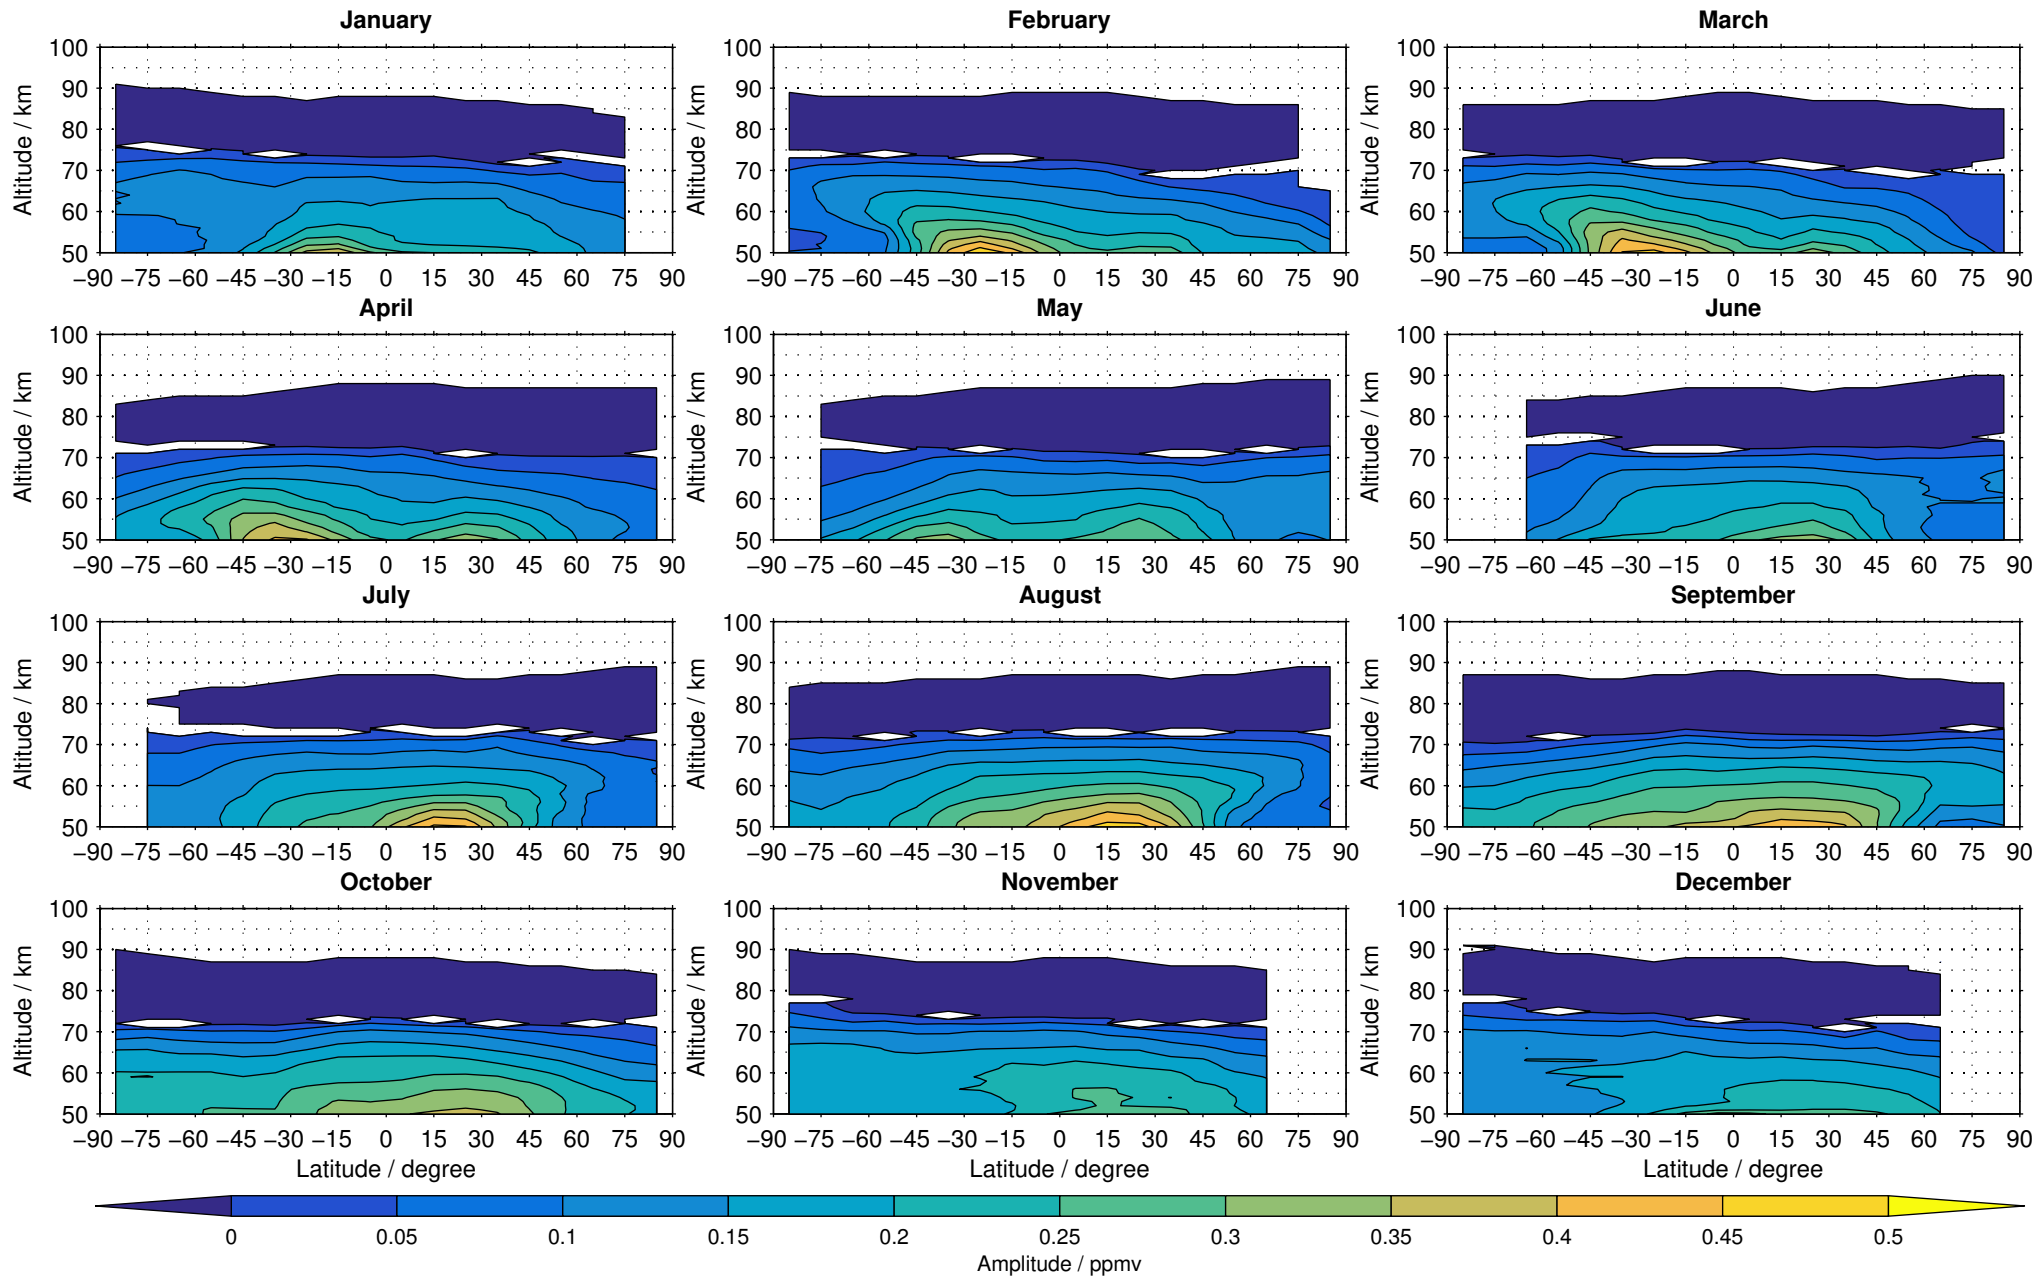

Envisat/MIPAS (IMKIAA) V5R v521 MA daytime methane distribution for 2009

Creation Time:
11-04-2017
21:21:39 LT