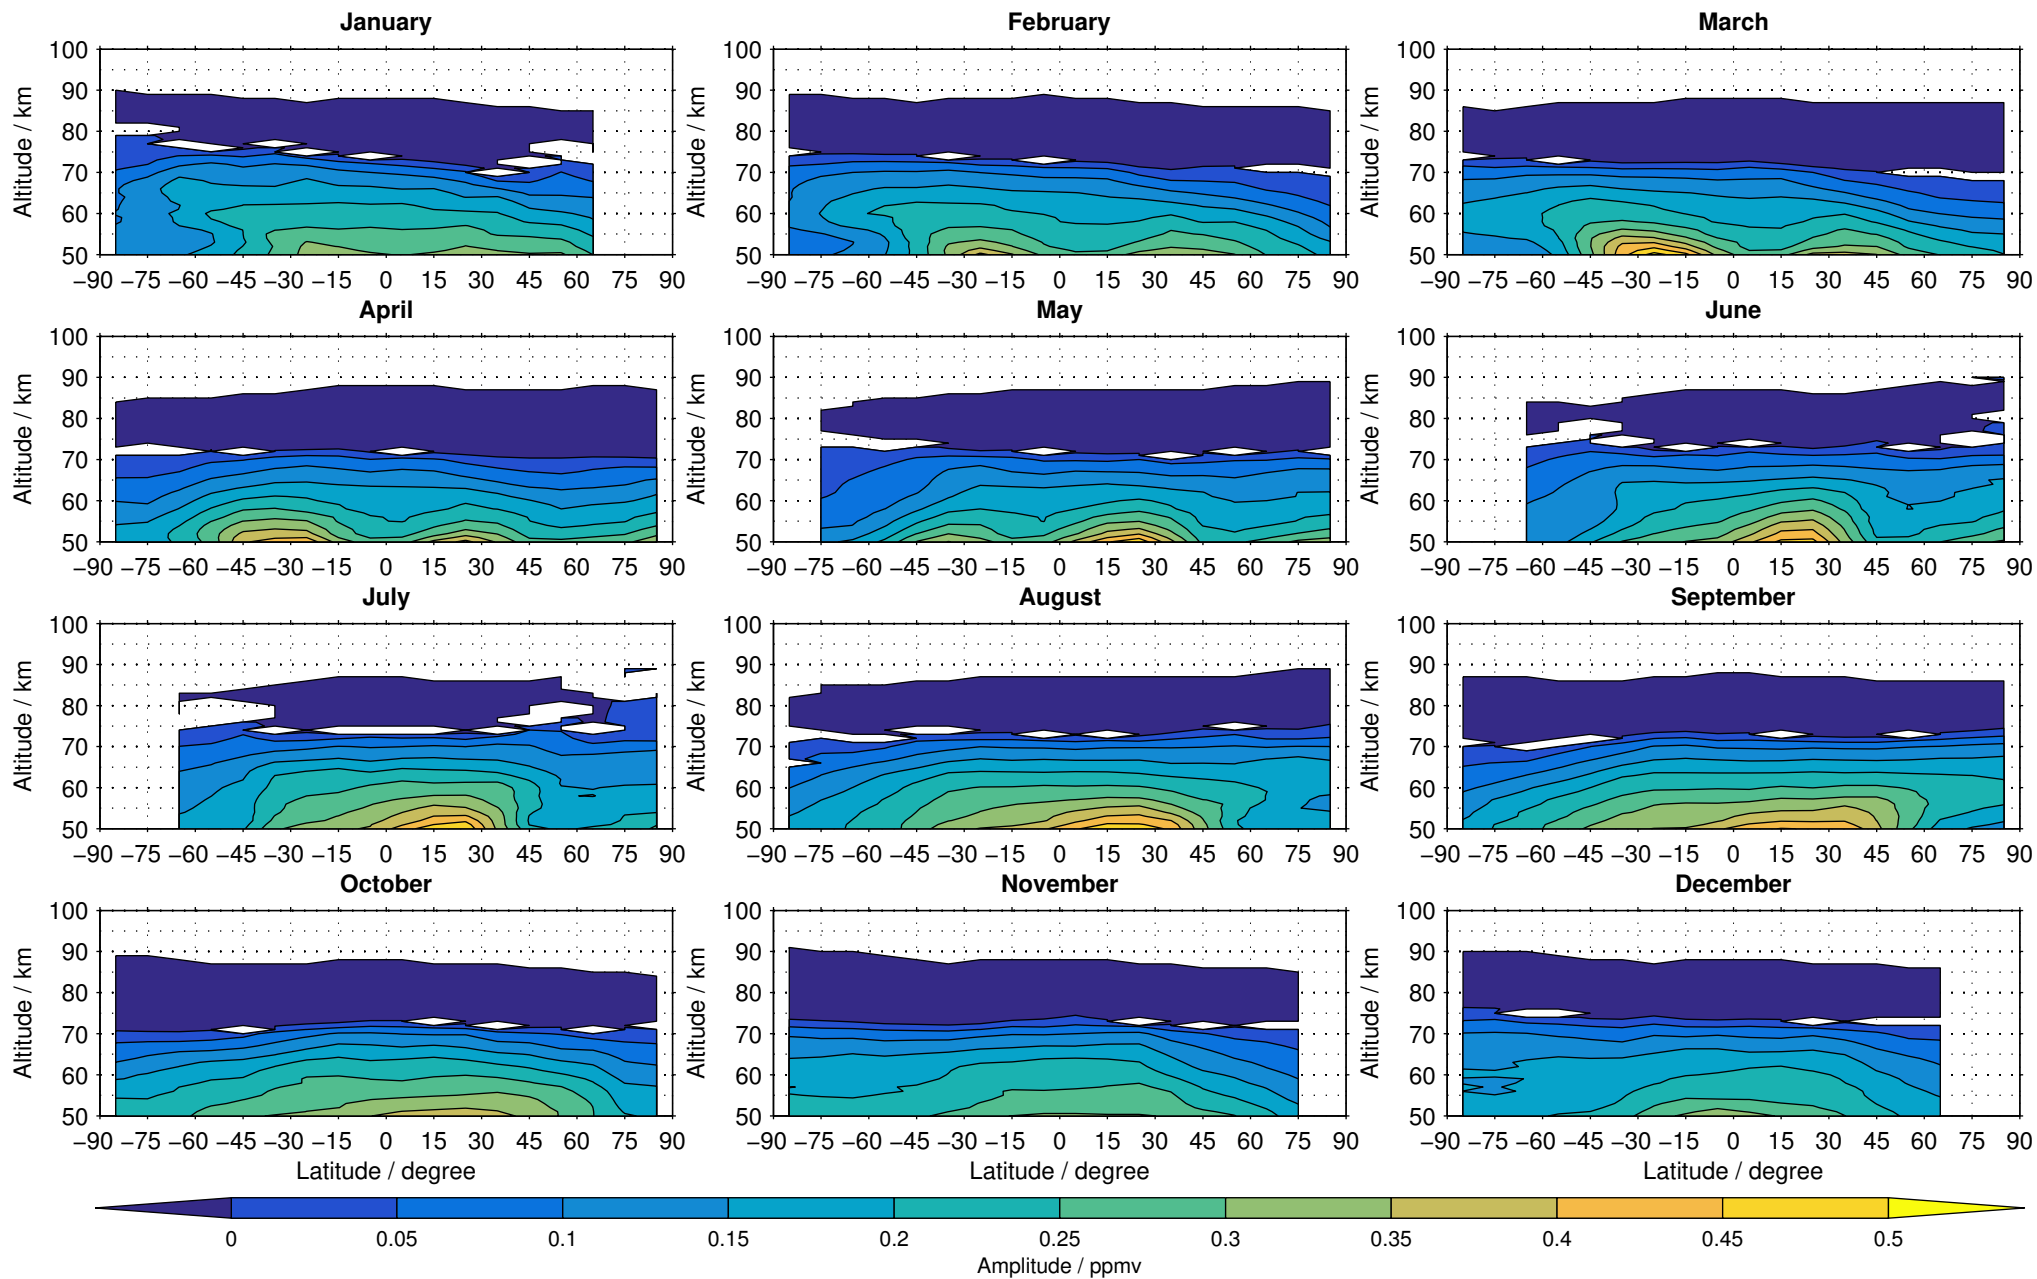

Envisat/MIPAS (IMKIAA) V5R v521 MA daytime methane distribution for 2011

Creation Time:
11-04-2017
21:21:41 LT