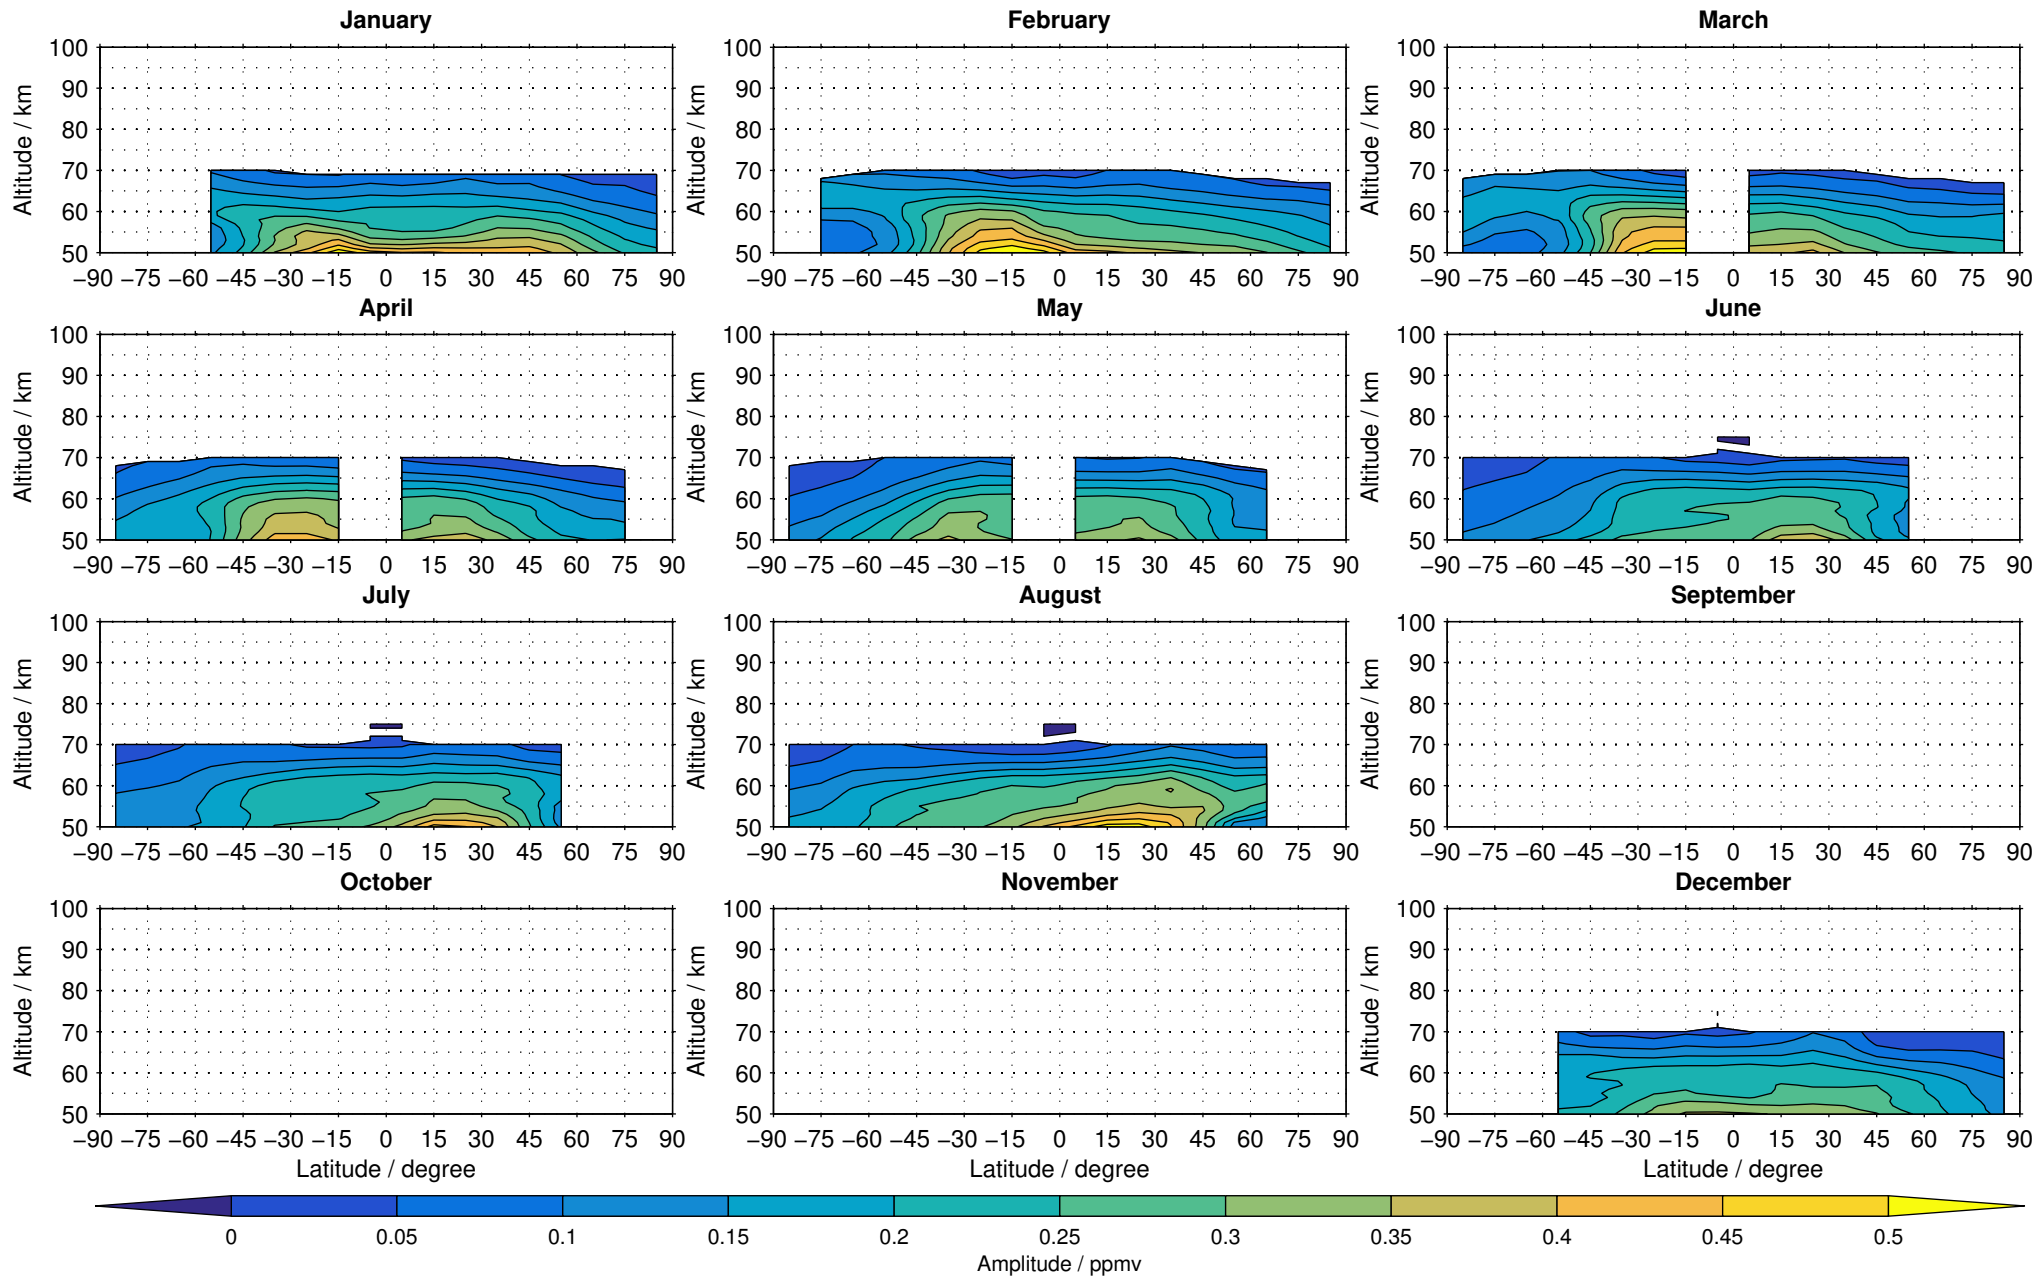

Envisat/MIPAS (IMKIAA) V5R v224/225 NOM nighttime methane distribution for 2005

Creation Time:
11-04-2017
21:20:49 LT

Envisat/MIPAS (IMKIAA) V5R v224/225 NOM nighttime methane distribution for 2006

Creation Time:
11-04-2017
21:20:50 LT

Envisat/MIPAS (IMKIAA) V5R v224/225 NOM nighttime methane distribution for 2007

Creation Time:
11-04-2017
21:20:51 LT

Envisat/MIPAS (IMKIAA) V5R v224/225 NOM nighttime methane distribution for 2008

Creation Time:
11-04-2017
21:20:52 LT

Envisat/MIPAS (IMKIAA) V5R v224/225 NOM nighttime methane distribution for 2009

Creation Time:
11-04-2017
21:20:52 LT

Envisat/MIPAS (IMKIAA) V5R v224/225 NOM nighttime methane distribution for 2010

Creation Time:
11-04-2017
21:20:53 LT