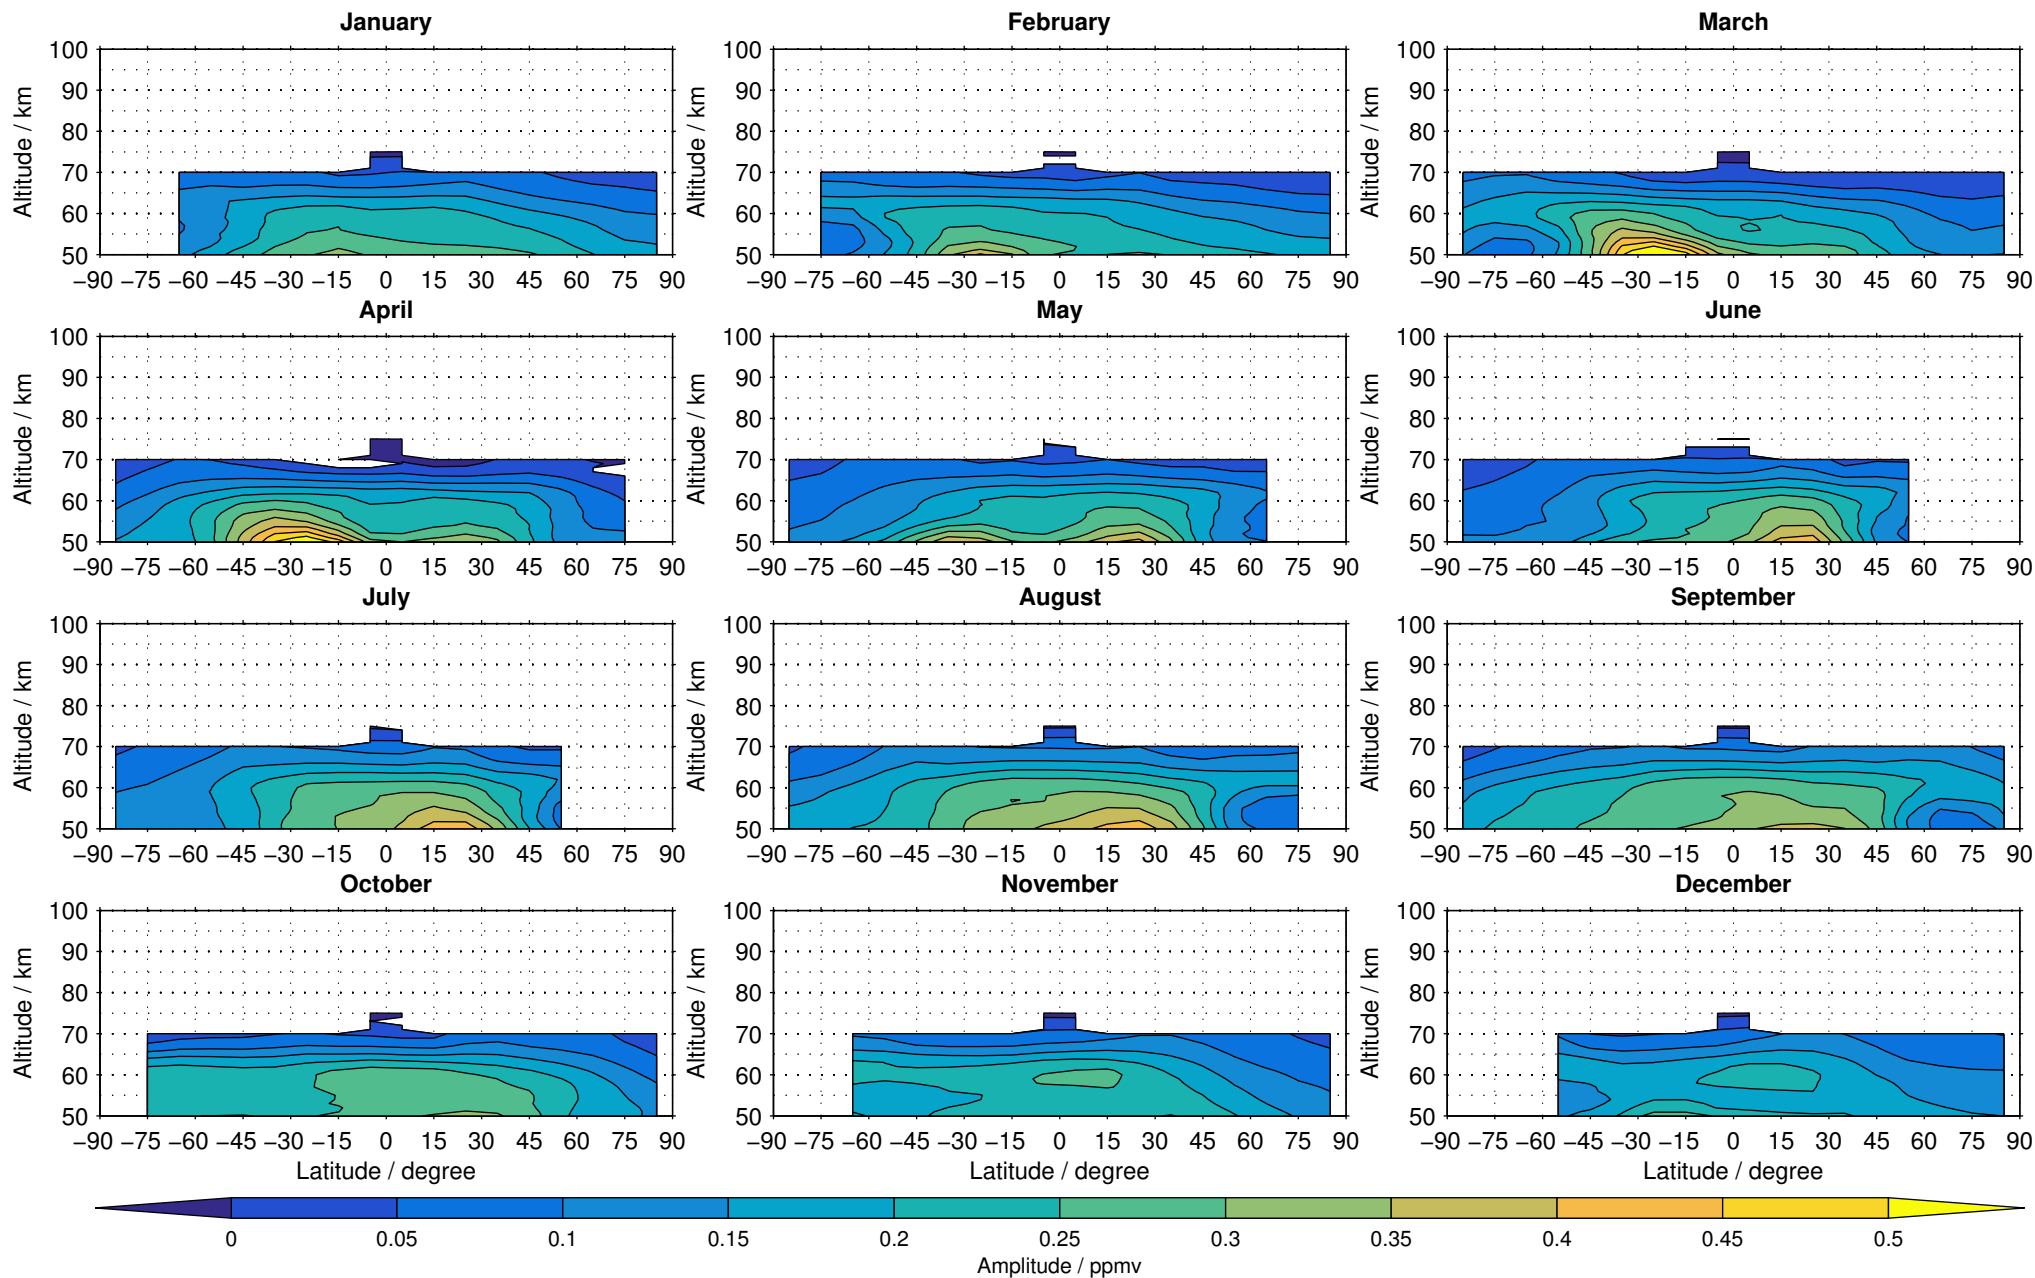

Envisat/MIPAS (IMKIAA) V5R v224/225 NOM nighttime methane distribution for 2005

Creation Time:
11-04-2017
21:20:49 LT

Envisat/MIPAS (IMKIAA) V5R v224/225 NOM nighttime methane distribution for 2006

Creation Time:
11-04-2017
21:20:50 LT

Envisat/MIPAS (IMKIAA) V5R v224/225 NOM nighttime methane distribution for 2007

Creation Time:
11-04-2017
21:20:51 LT

Envisat/MIPAS (IMKIAA) V5R v224/225 NOM nighttime methane distribution for 2008

Creation Time:
11-04-2017
21:20:52 LT

Envisat/MIPAS (IMKIAA) V5R v224/225 NOM nighttime methane distribution for 2009

Creation Time:
11-04-2017
21:20:52 LT

Envisat/MIPAS (IMKIAA) V5R v224/225 NOM nighttime methane distribution for 2010

Creation Time:
11-04-2017
21:20:53 LT