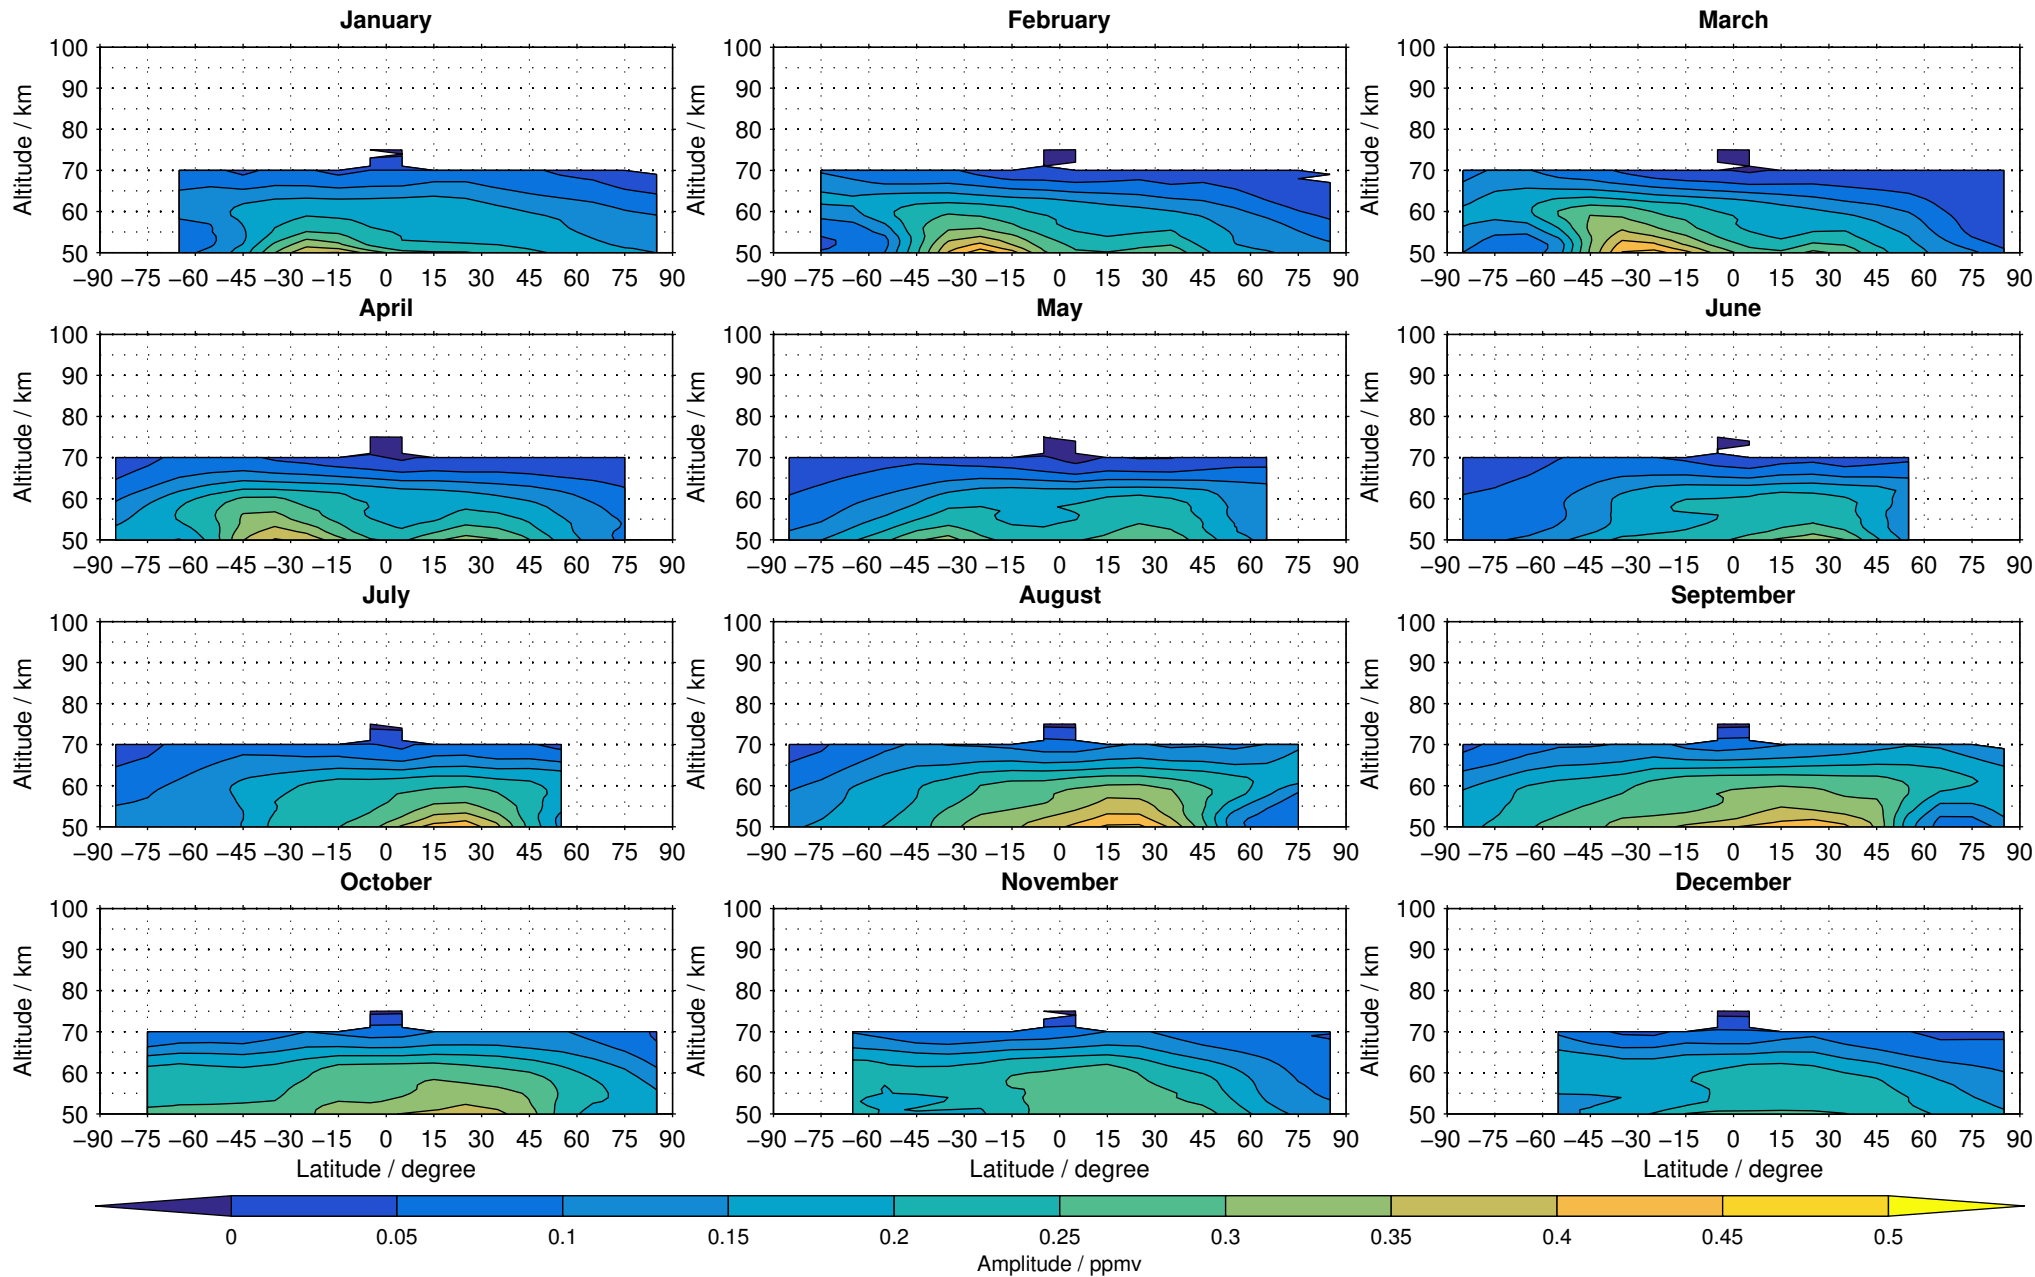

Envisat/MIPAS (IMKIAA) V5R v224/225 NOM nighttime methane distribution for 2007

Creation Time:
11-04-2017
21:20:51 LT

Envisat/MIPAS (IMKIAA) V5R v224/225 NOM nighttime methane distribution for 2008

Creation Time:
11-04-2017
21:20:52 LT

Envisat/MIPAS (IMKIAA) V5R v224/225 NOM nighttime methane distribution for 2009

Creation Time:
11-04-2017
21:20:52 LT

Envisat/MIPAS (IMKIAA) V5R v224/225 NOM nighttime methane distribution for 2010

Creation Time:
11-04-2017
21:20:53 LT