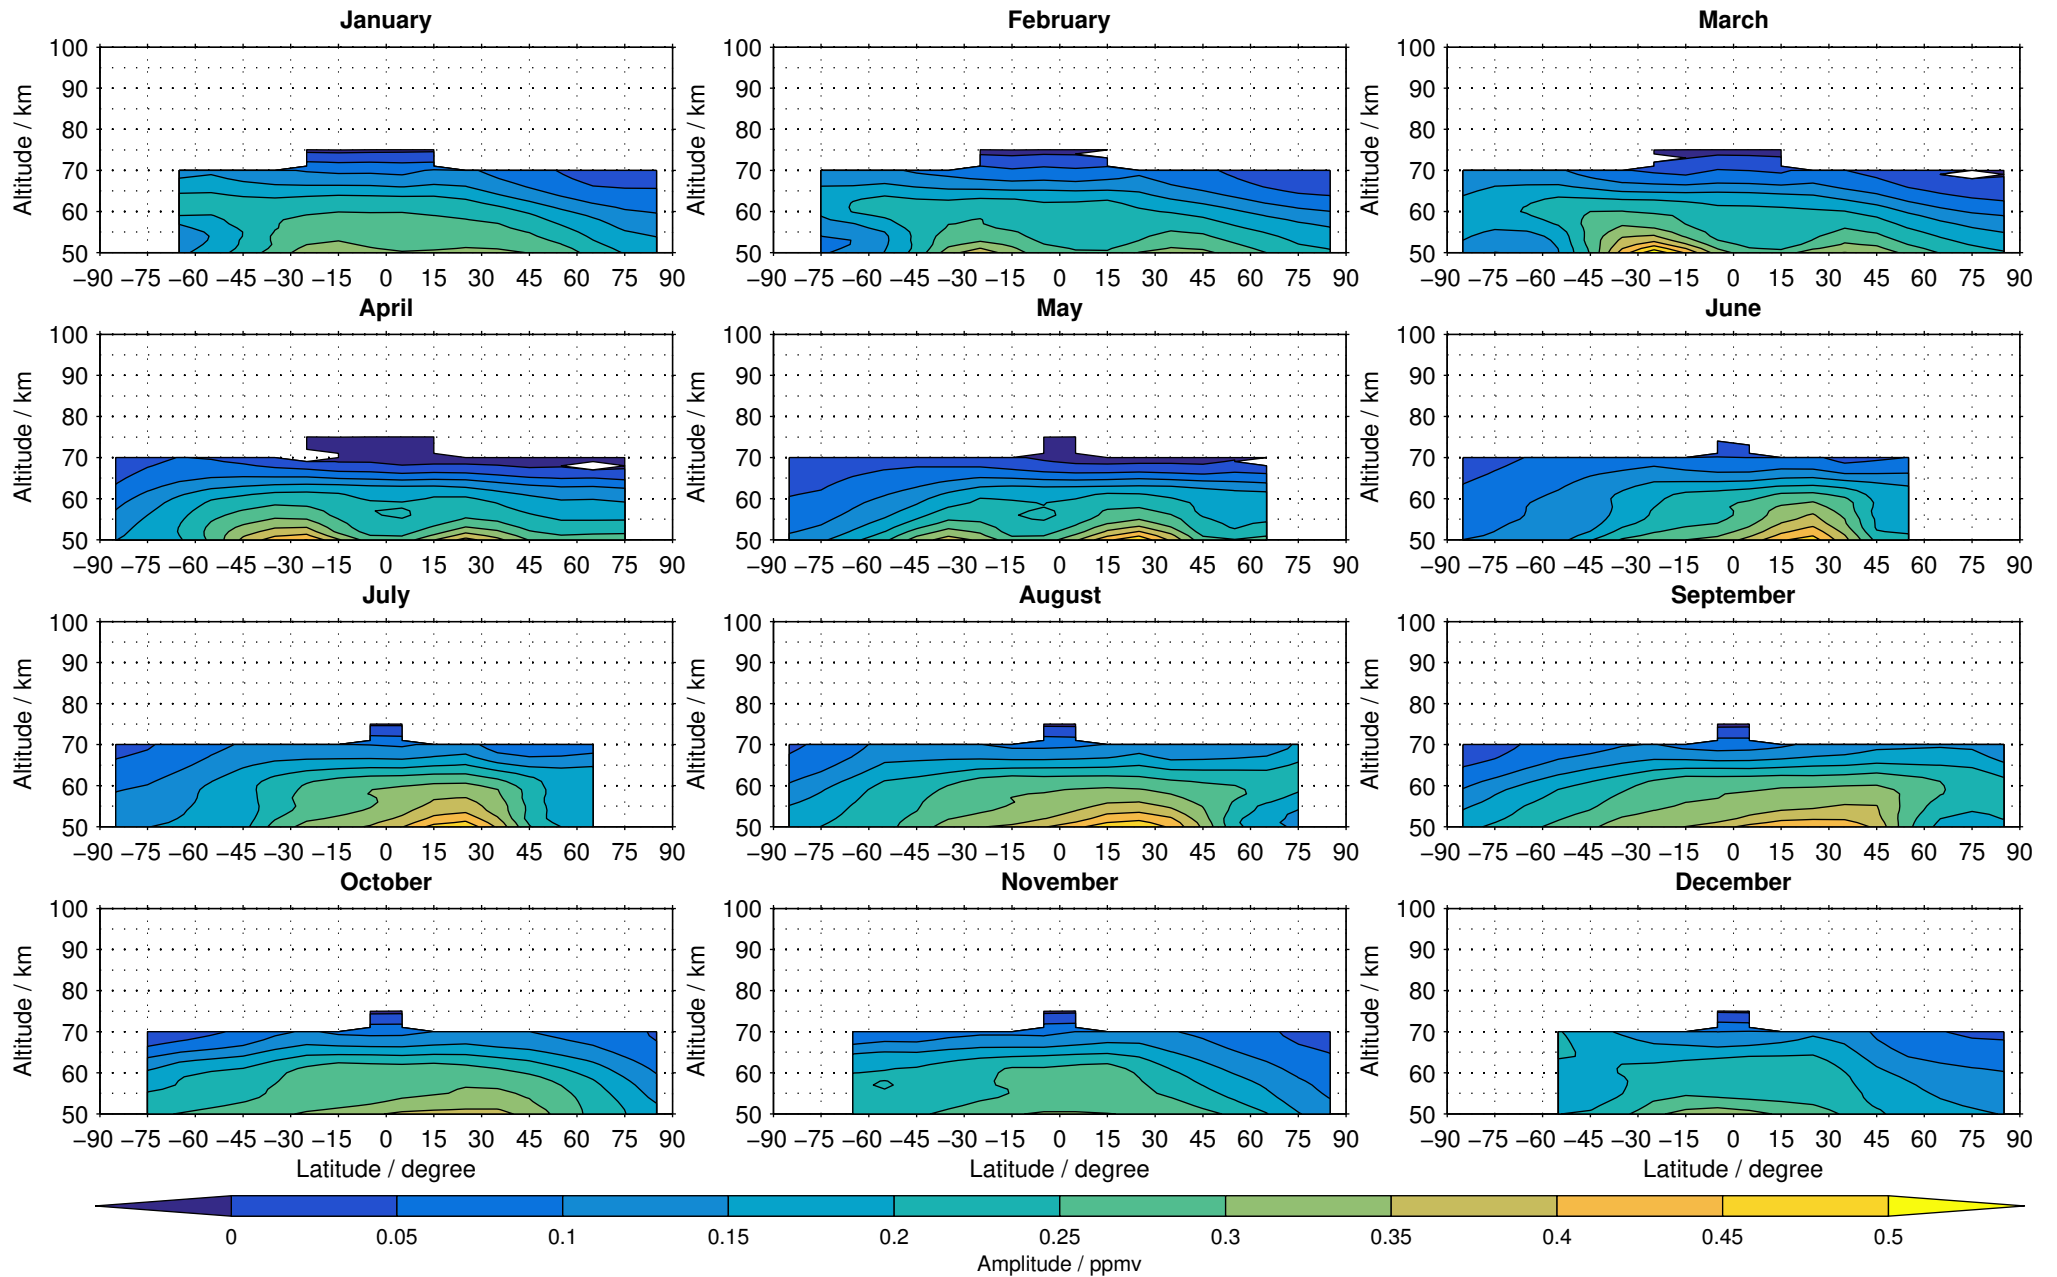

Envisat/MIPAS (IMKIAA) V5R v224/225 NOM nighttime methane distribution for 2007

Creation Time:
11-04-2017
21:20:51 LT

Envisat/MIPAS (IMKIAA) V5R v224/225 NOM nighttime methane distribution for 2008

Creation Time:
11-04-2017
21:20:52 LT

Envisat/MIPAS (IMKIAA) V5R v224/225 NOM nighttime methane distribution for 2009

Creation Time:
11-04-2017
21:20:52 LT

Envisat/MIPAS (IMKIAA) V5R v224/225 NOM nighttime methane distribution for 2010

Creation Time:
11-04-2017
21:20:53 LT

Envisat/MIPAS (IMKIAA) V5R v224/225 NOM nighttime methane distribution for 2011

Creation Time:
11-04-2017
21:20:54 LT

Envisat/MIPAS (IMKIAA) V5R v224/225 NOM nighttime methane distribution for 2012

Creation Time:
11-04-2017
21:20:55 LT