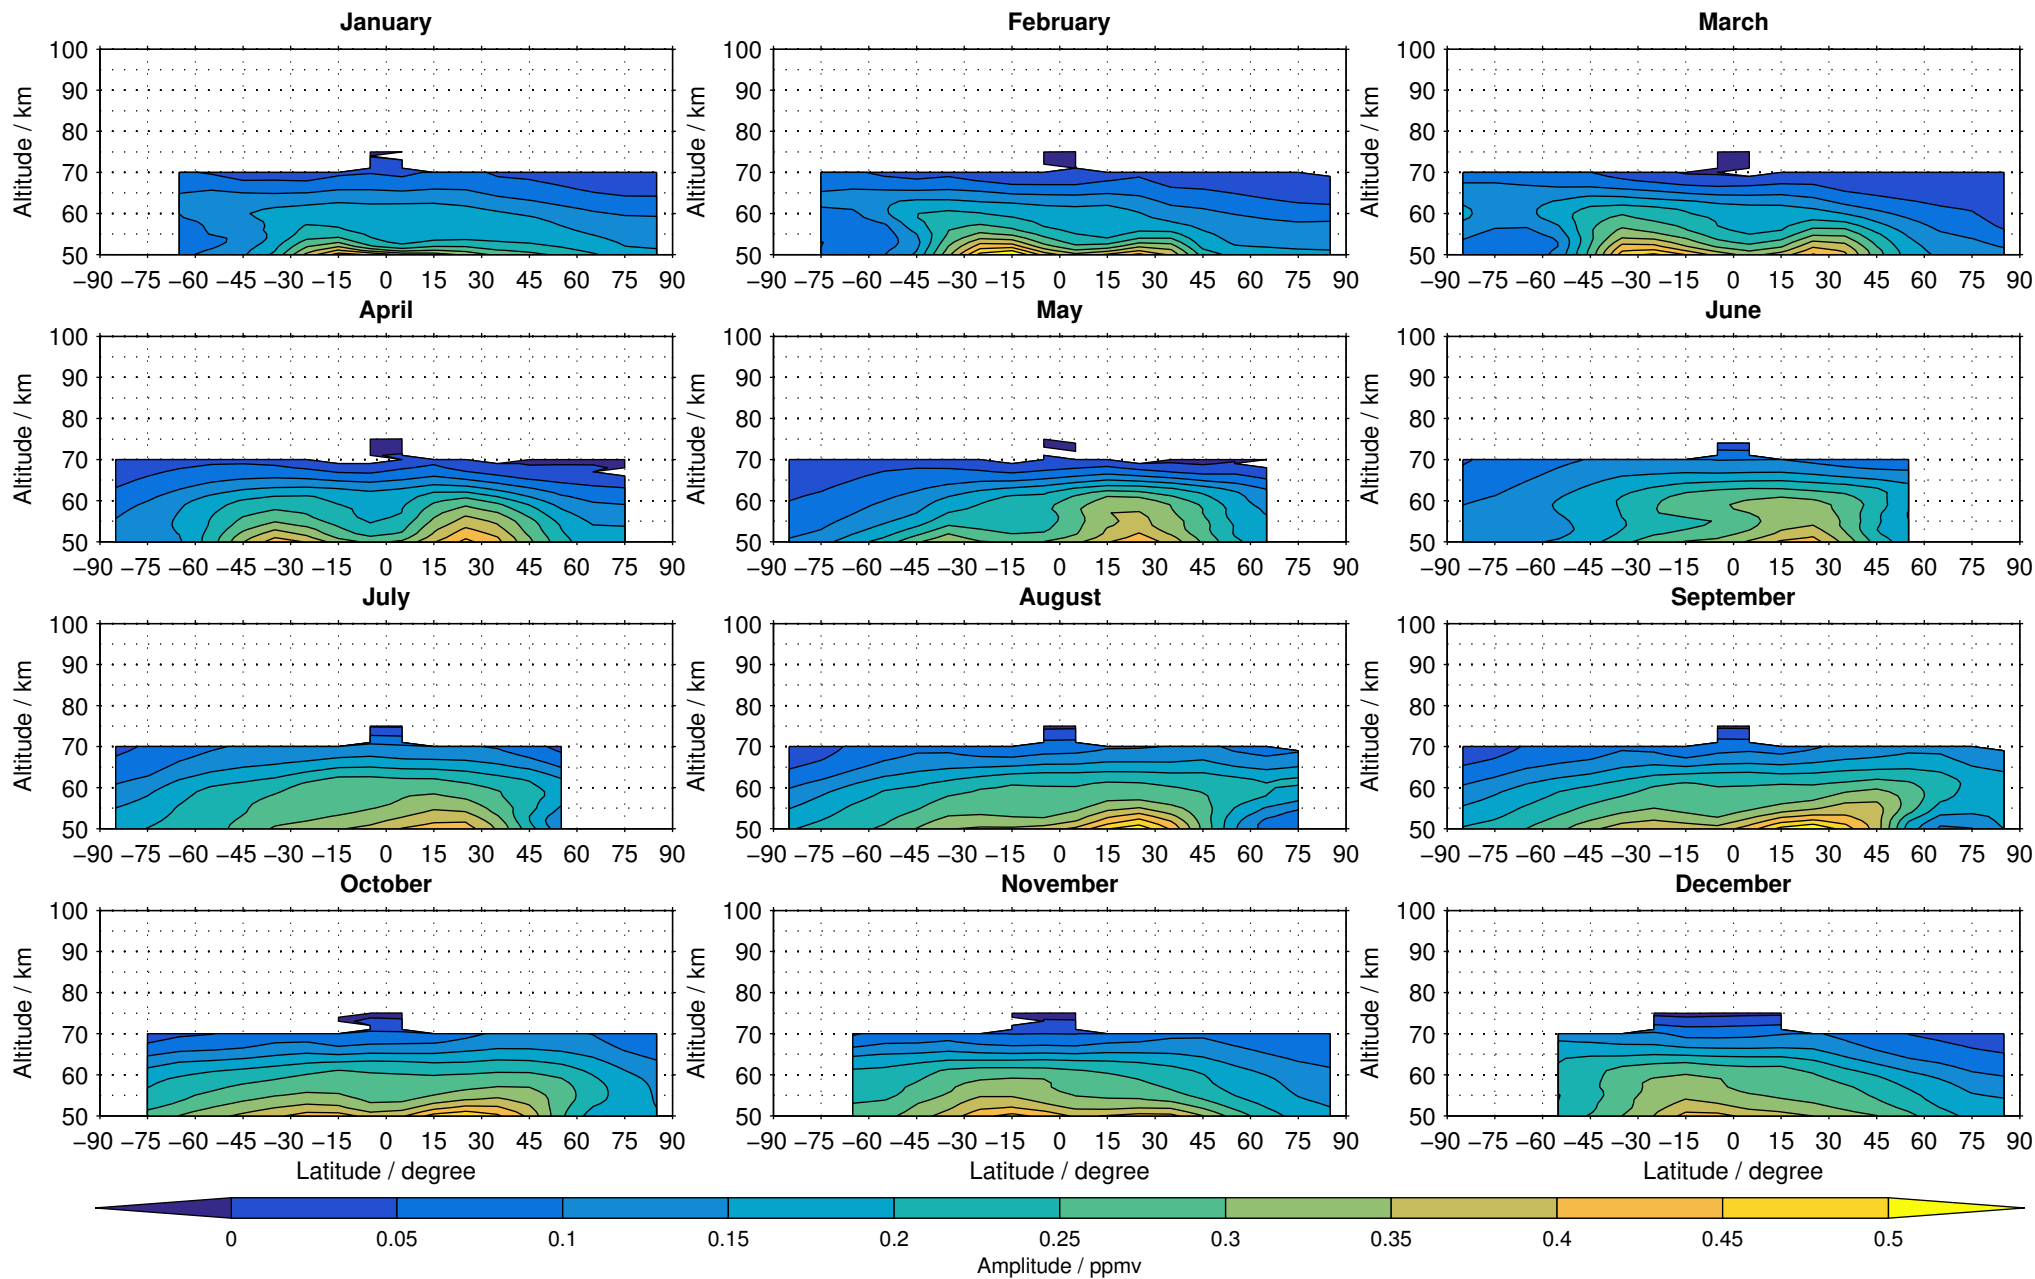

Envisat/MIPAS (IMKIAA) V5R v224/225 NOM nighttime methane distribution for 2007

Creation Time:
11-04-2017
21:20:51 LT

Envisat/MIPAS (IMKIAA) V5R v224/225 NOM nighttime methane distribution for 2008

Creation Time:
11-04-2017
21:20:52 LT

Envisat/MIPAS (IMKIAA) V5R v224/225 NOM nighttime methane distribution for 2009

Creation Time:
11-04-2017
21:20:52 LT

Envisat/MIPAS (IMKIAA) V5R v224/225 NOM nighttime methane distribution for 2010

Creation Time:
11-04-2017
21:20:53 LT