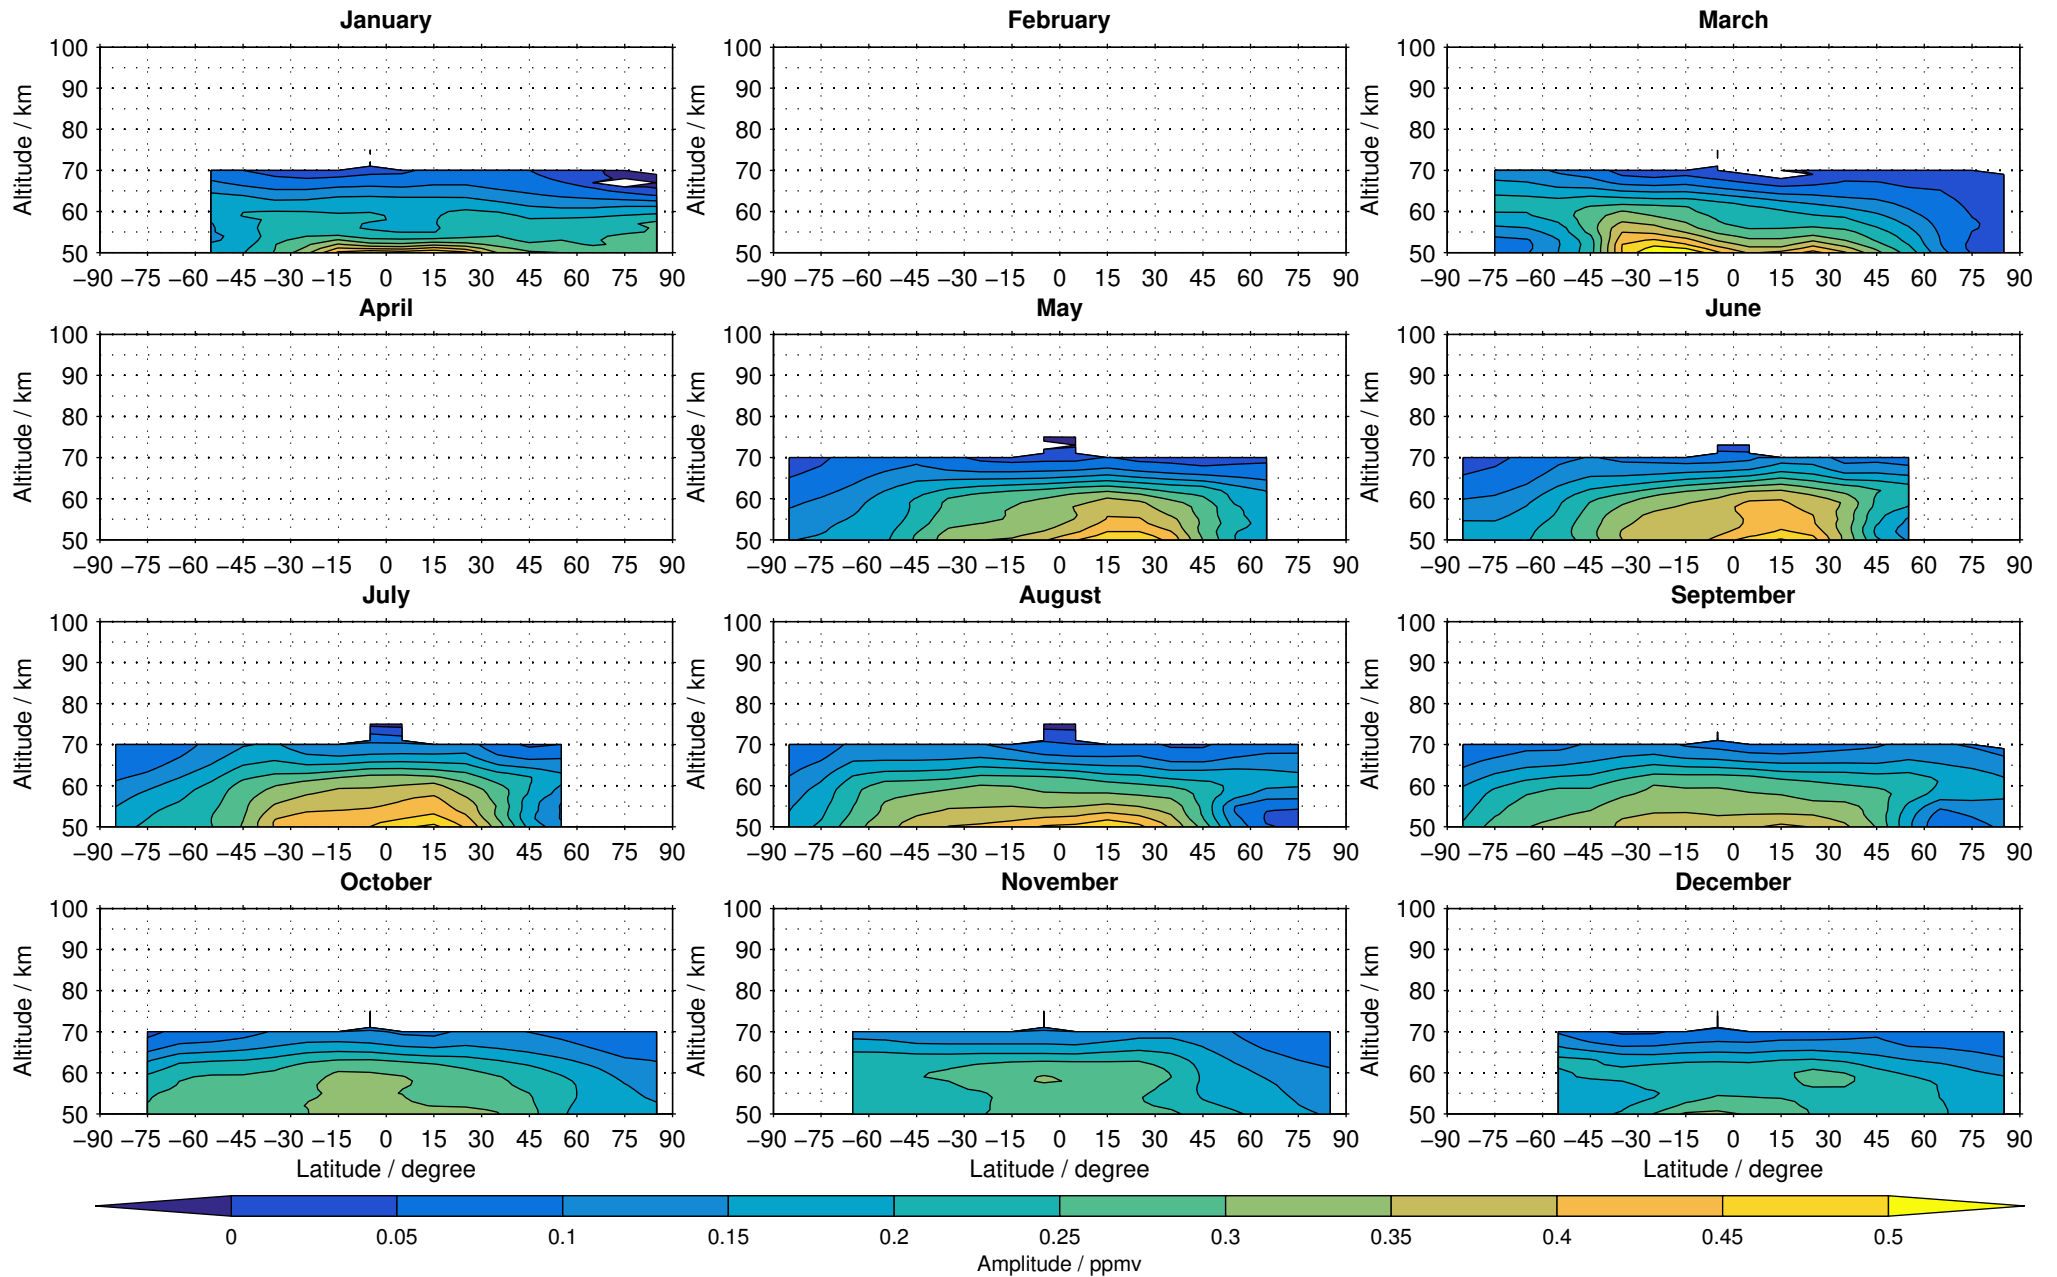

Envisat/MIPAS (IMKIAA) V5R v224/225 NOM nighttime methane distribution for 2005

Creation Time:
11-04-2017
21:20:49 LT

Envisat/MIPAS (IMKIAA) V5R v224/225 NOM nighttime methane distribution for 2006

Creation Time:
11-04-2017
21:20:50 LT

Envisat/MIPAS (IMKIAA) V5R v224/225 NOM nighttime methane distribution for 2007

Creation Time:
11-04-2017
21:20:51 LT

Envisat/MIPAS (IMKIAA) V5R v224/225 NOM nighttime methane distribution for 2008

Creation Time:
11-04-2017
21:20:52 LT

Envisat/MIPAS (IMKIAA) V5R v224/225 NOM nighttime methane distribution for 2009

Creation Time:
11-04-2017
21:20:52 LT

Envisat/MIPAS (IMKIAA) V5R v224/225 NOM nighttime methane distribution for 2010

Creation Time:
11-04-2017
21:20:53 LT