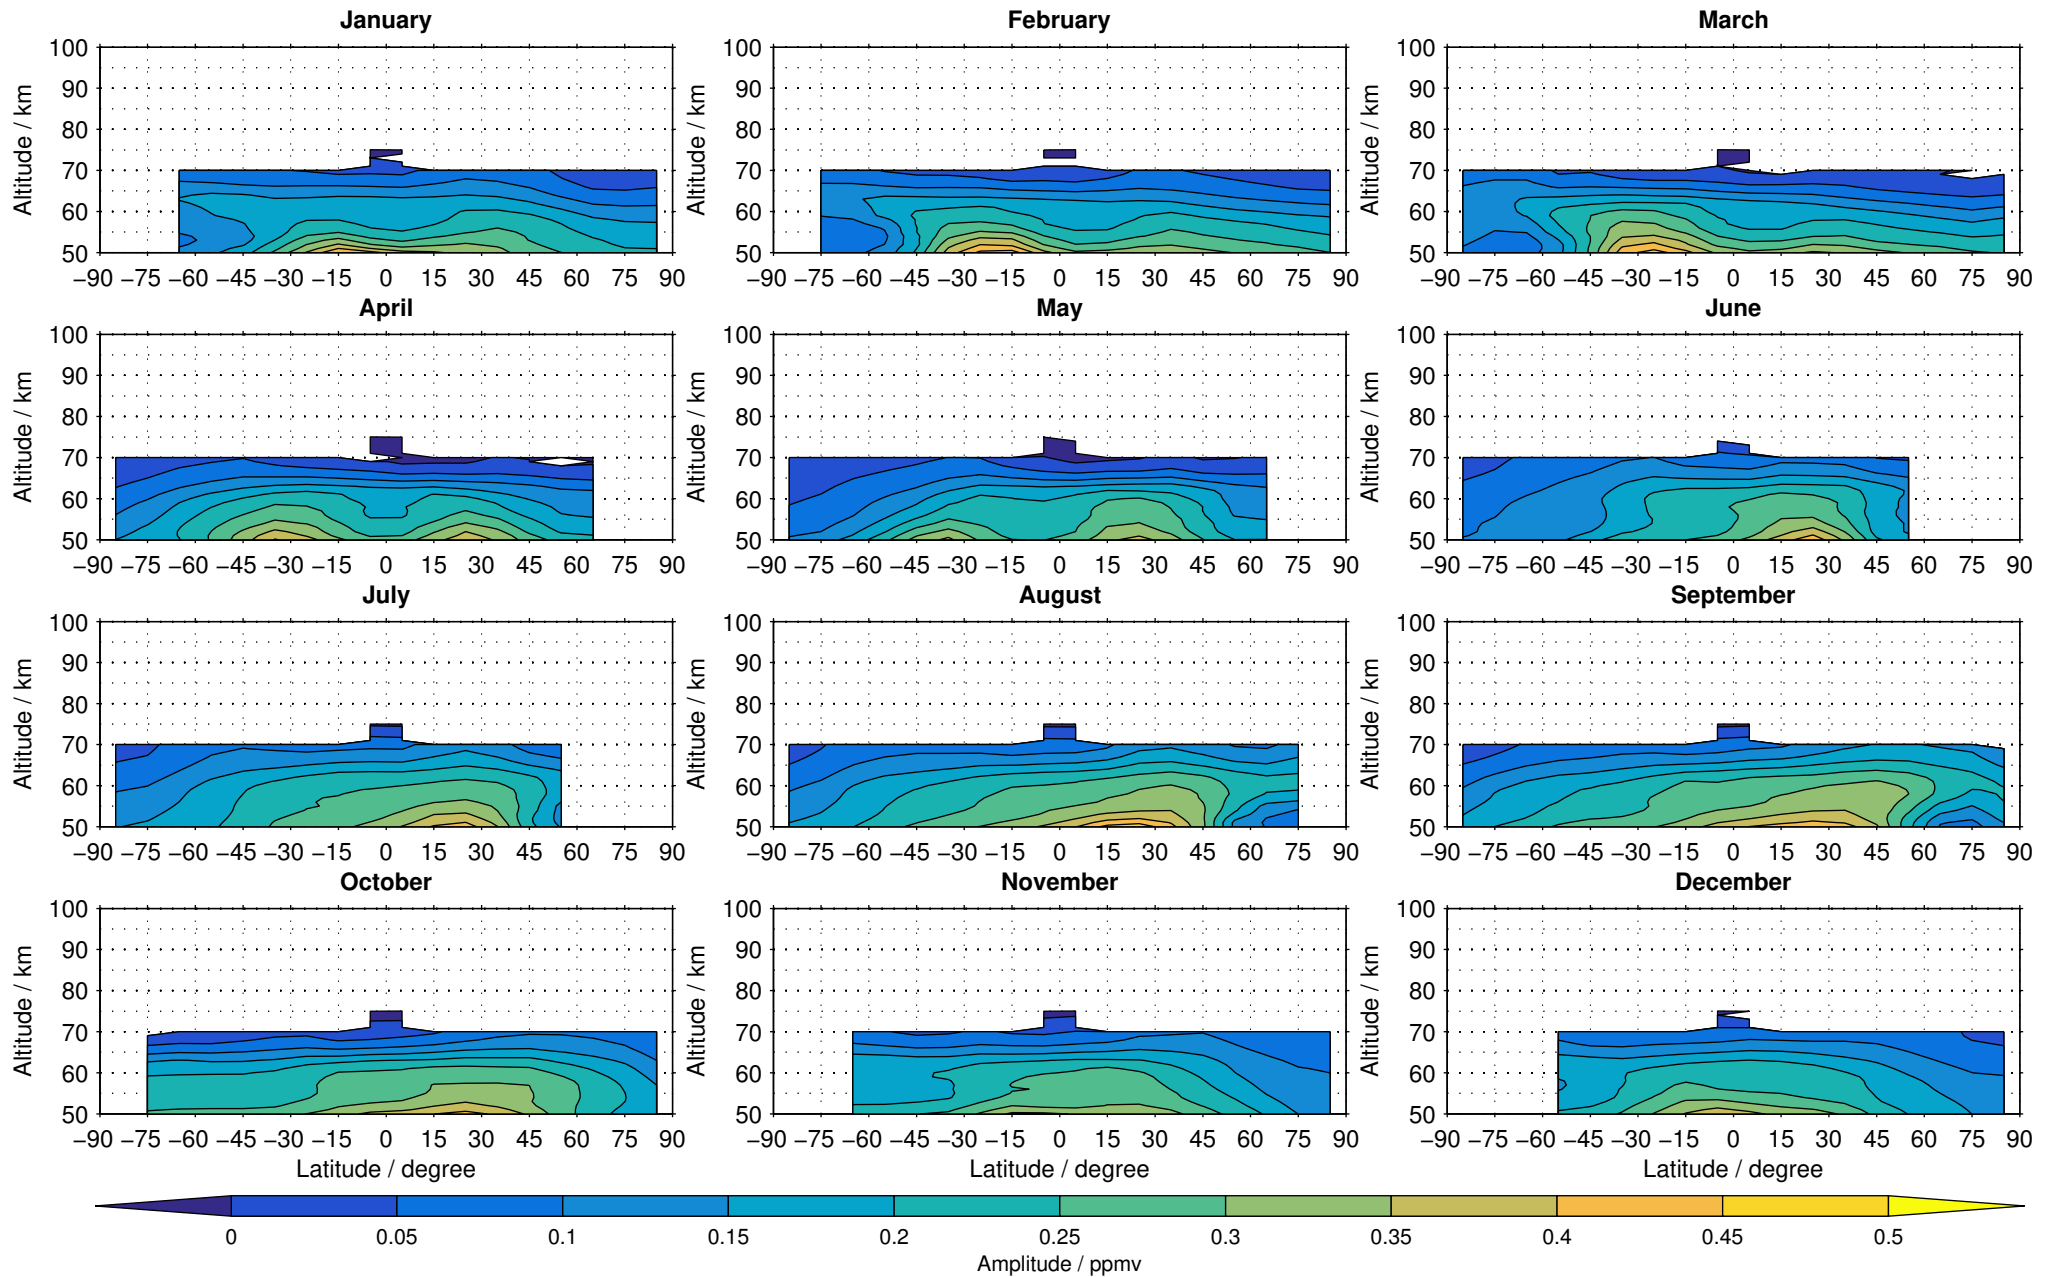

Envisat/MIPAS (IMKIAA) V5R v224/225 NOM nighttime methane distribution for 2005

Creation Time:
11-04-2017
21:20:49 LT

Envisat/MIPAS (IMKIAA) V5R v224/225 NOM nighttime methane distribution for 2006

Creation Time:
11-04-2017
21:20:50 LT

Envisat/MIPAS (IMKIAA) V5R v224/225 NOM nighttime methane distribution for 2007

Creation Time:
11-04-2017
21:20:51 LT

Envisat/MIPAS (IMKIAA) V5R v224/225 NOM nighttime methane distribution for 2008

Creation Time:
11-04-2017
21:20:52 LT

Envisat/MIPAS (IMKIAA) V5R v224/225 NOM nighttime methane distribution for 2009

Creation Time:
11-04-2017
21:20:52 LT

Envisat/MIPAS (IMKIAA) V5R v224/225 NOM nighttime methane distribution for 2010

Creation Time:
11-04-2017
21:20:53 LT