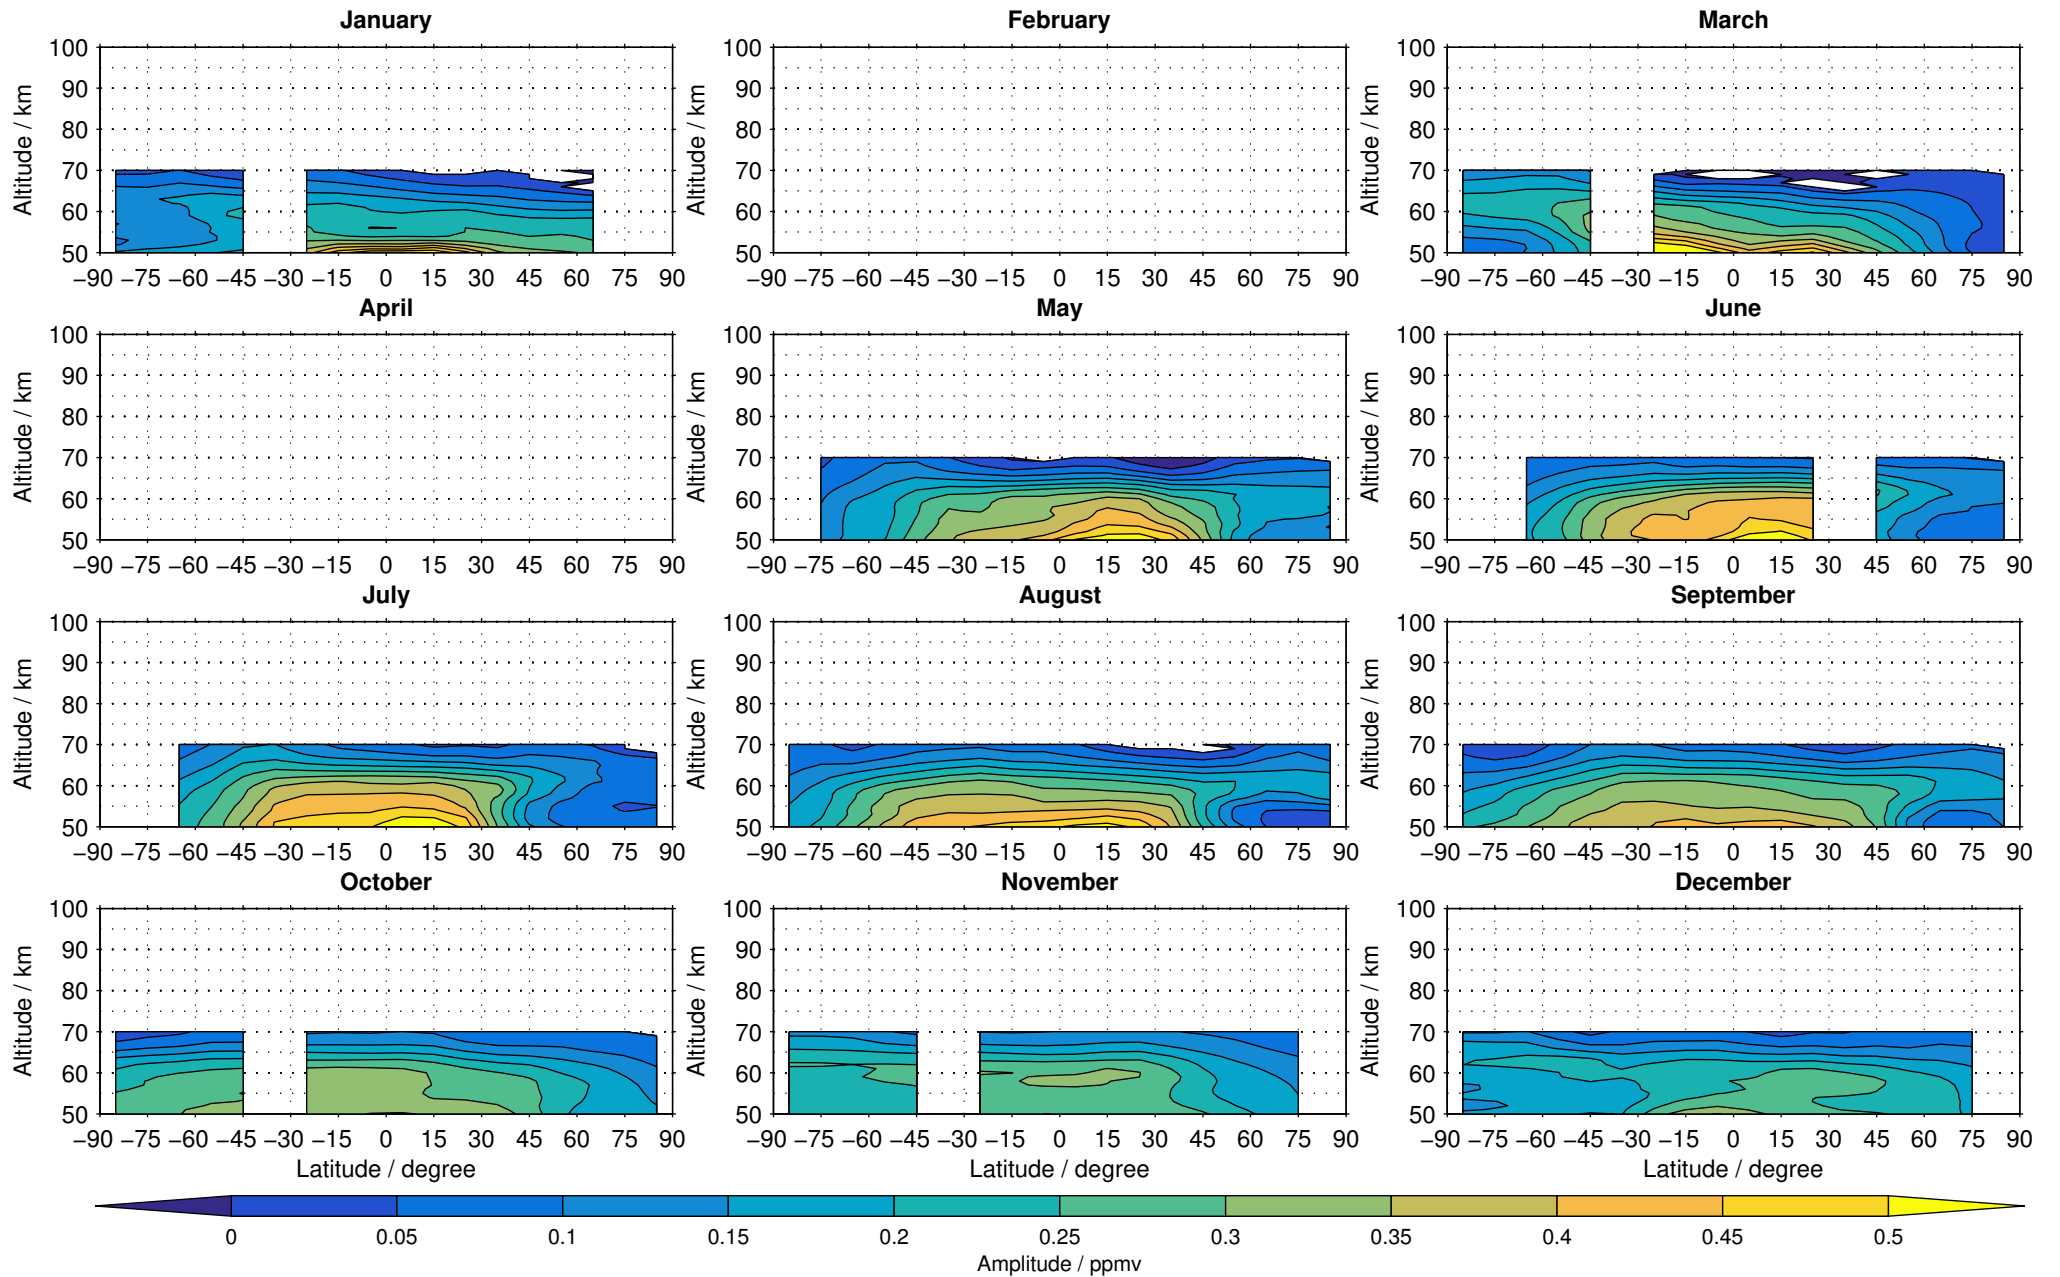

Envisat/MIPAS (IMKIAA) V5R v224/225 NOM daytime methane distribution for 2005

Creation Time:
11-04-2017
21:20:23 LT

Envisat/MIPAS (IMKIAA) V5R v224/225 NOM daytime methane distribution for 2006

Creation Time:
11-04-2017
21:20:24 LT

Envisat/MIPAS (IMKIAA) V5R v224/225 NOM daytime methane distribution for 2007

Creation Time:
11-04-2017
21:20:25 LT

Envisat/MIPAS (IMKIAA) V5R v224/225 NOM daytime methane distribution for 2008

Creation Time:
11-04-2017
21:20:26 LT

Envisat/MIPAS (IMKIAA) V5R v224/225 NOM daytime methane distribution for 2009

Creation Time:
11-04-2017
21:20:27 LT

Envisat/MIPAS (IMKIAA) V5R v224/225 NOM daytime methane distribution for 2010

Creation Time:
11-04-2017
21:20:27 LT