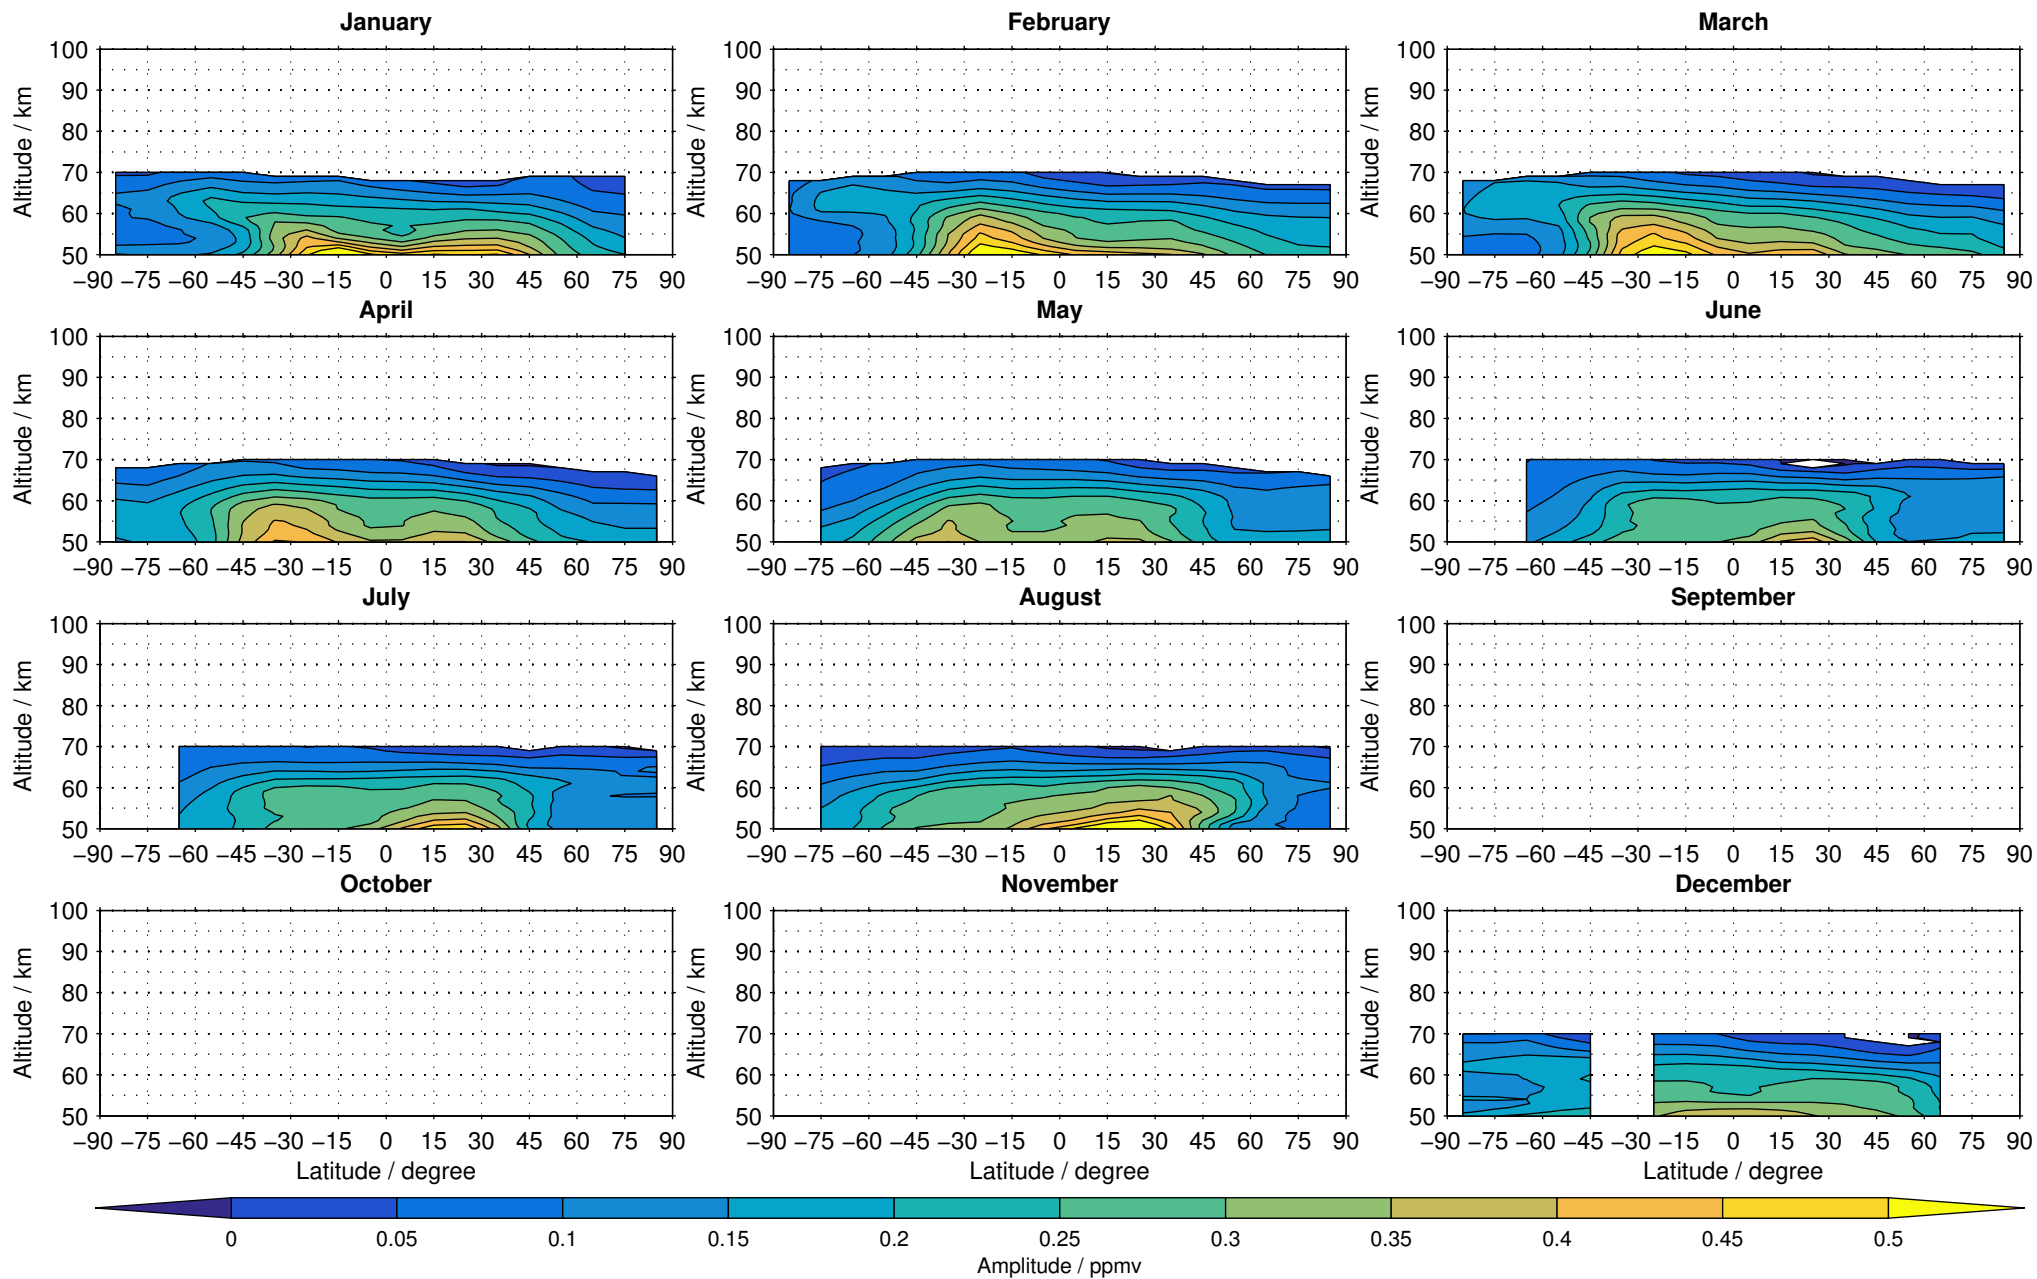

Envisat/MIPAS (IMKIAA) V5R v224/225 NOM daytime methane distribution for 2005

Creation Time:
11-04-2017
21:20:23 LT

Envisat/MIPAS (IMKIAA) V5R v224/225 NOM daytime methane distribution for 2006

Creation Time:
11-04-2017
21:20:24 LT

Envisat/MIPAS (IMKIAA) V5R v224/225 NOM daytime methane distribution for 2007

Creation Time:
11-04-2017
21:20:25 LT

Envisat/MIPAS (IMKIAA) V5R v224/225 NOM daytime methane distribution for 2008

Creation Time:
11-04-2017
21:20:26 LT

Envisat/MIPAS (IMKIAA) V5R v224/225 NOM daytime methane distribution for 2009

Creation Time:
11-04-2017
21:20:27 LT

Envisat/MIPAS (IMKIAA) V5R v224/225 NOM daytime methane distribution for 2010

Creation Time:
11-04-2017
21:20:27 LT