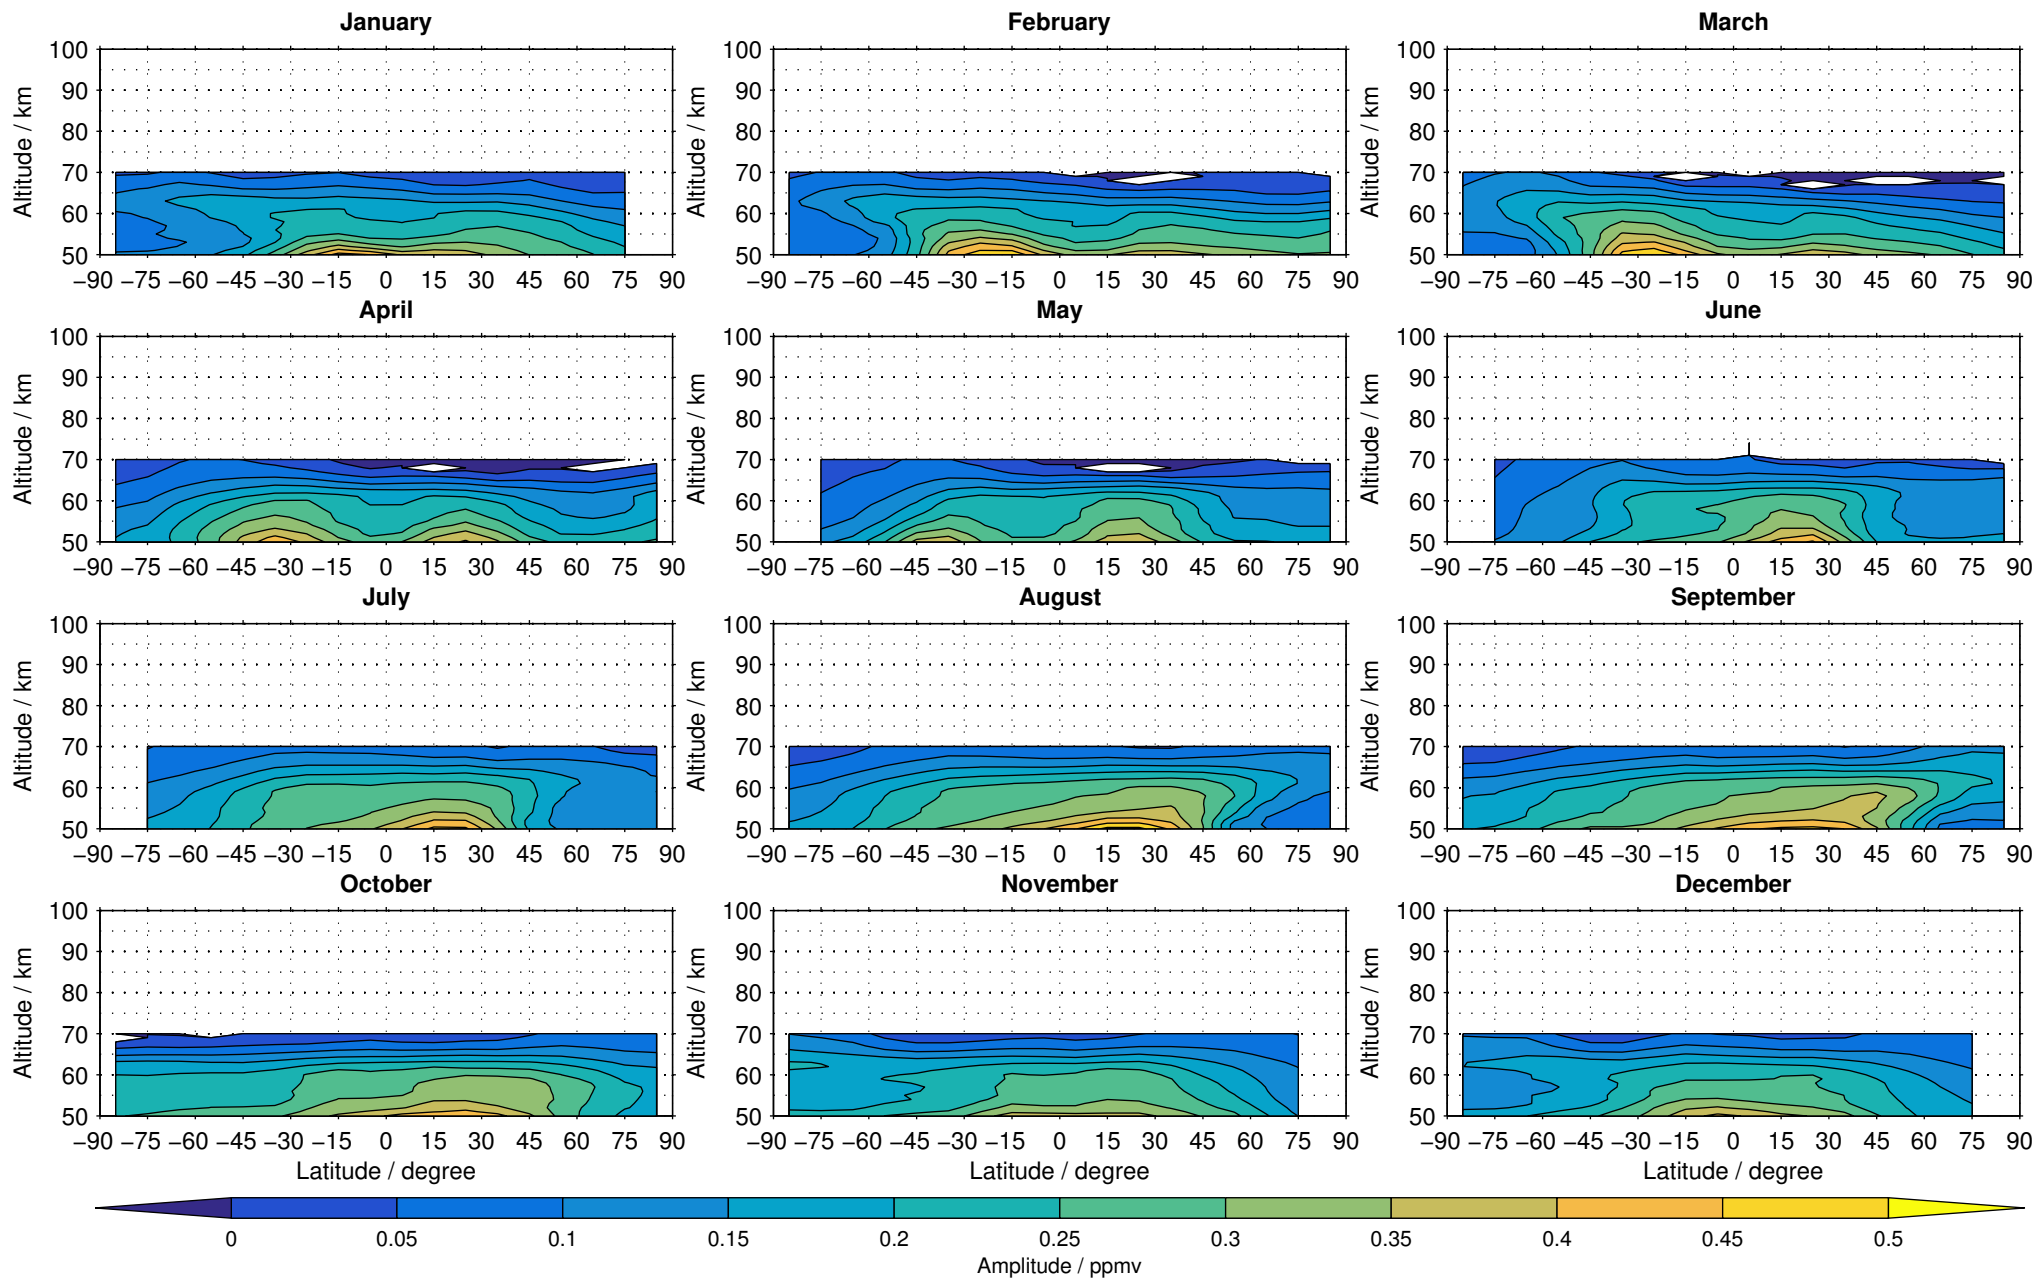

Envisat/MIPAS (IMKIAA) V5R v224/225 NOM daytime methane distribution for 2005

Creation Time:
11-04-2017
21:20:23 LT

Envisat/MIPAS (IMKIAA) V5R v224/225 NOM daytime methane distribution for 2006

Creation Time:
11-04-2017
21:20:24 LT

Envisat/MIPAS (IMKIAA) V5R v224/225 NOM daytime methane distribution for 2007

Creation Time:
11-04-2017
21:20:25 LT

Envisat/MIPAS (IMKIAA) V5R v224/225 NOM daytime methane distribution for 2008

Creation Time:
11-04-2017
21:20:26 LT

Envisat/MIPAS (IMKIAA) V5R v224/225 NOM daytime methane distribution for 2009

Creation Time:
11-04-2017
21:20:27 LT

Envisat/MIPAS (IMKIAA) V5R v224/225 NOM daytime methane distribution for 2010

Creation Time:
11-04-2017
21:20:27 LT