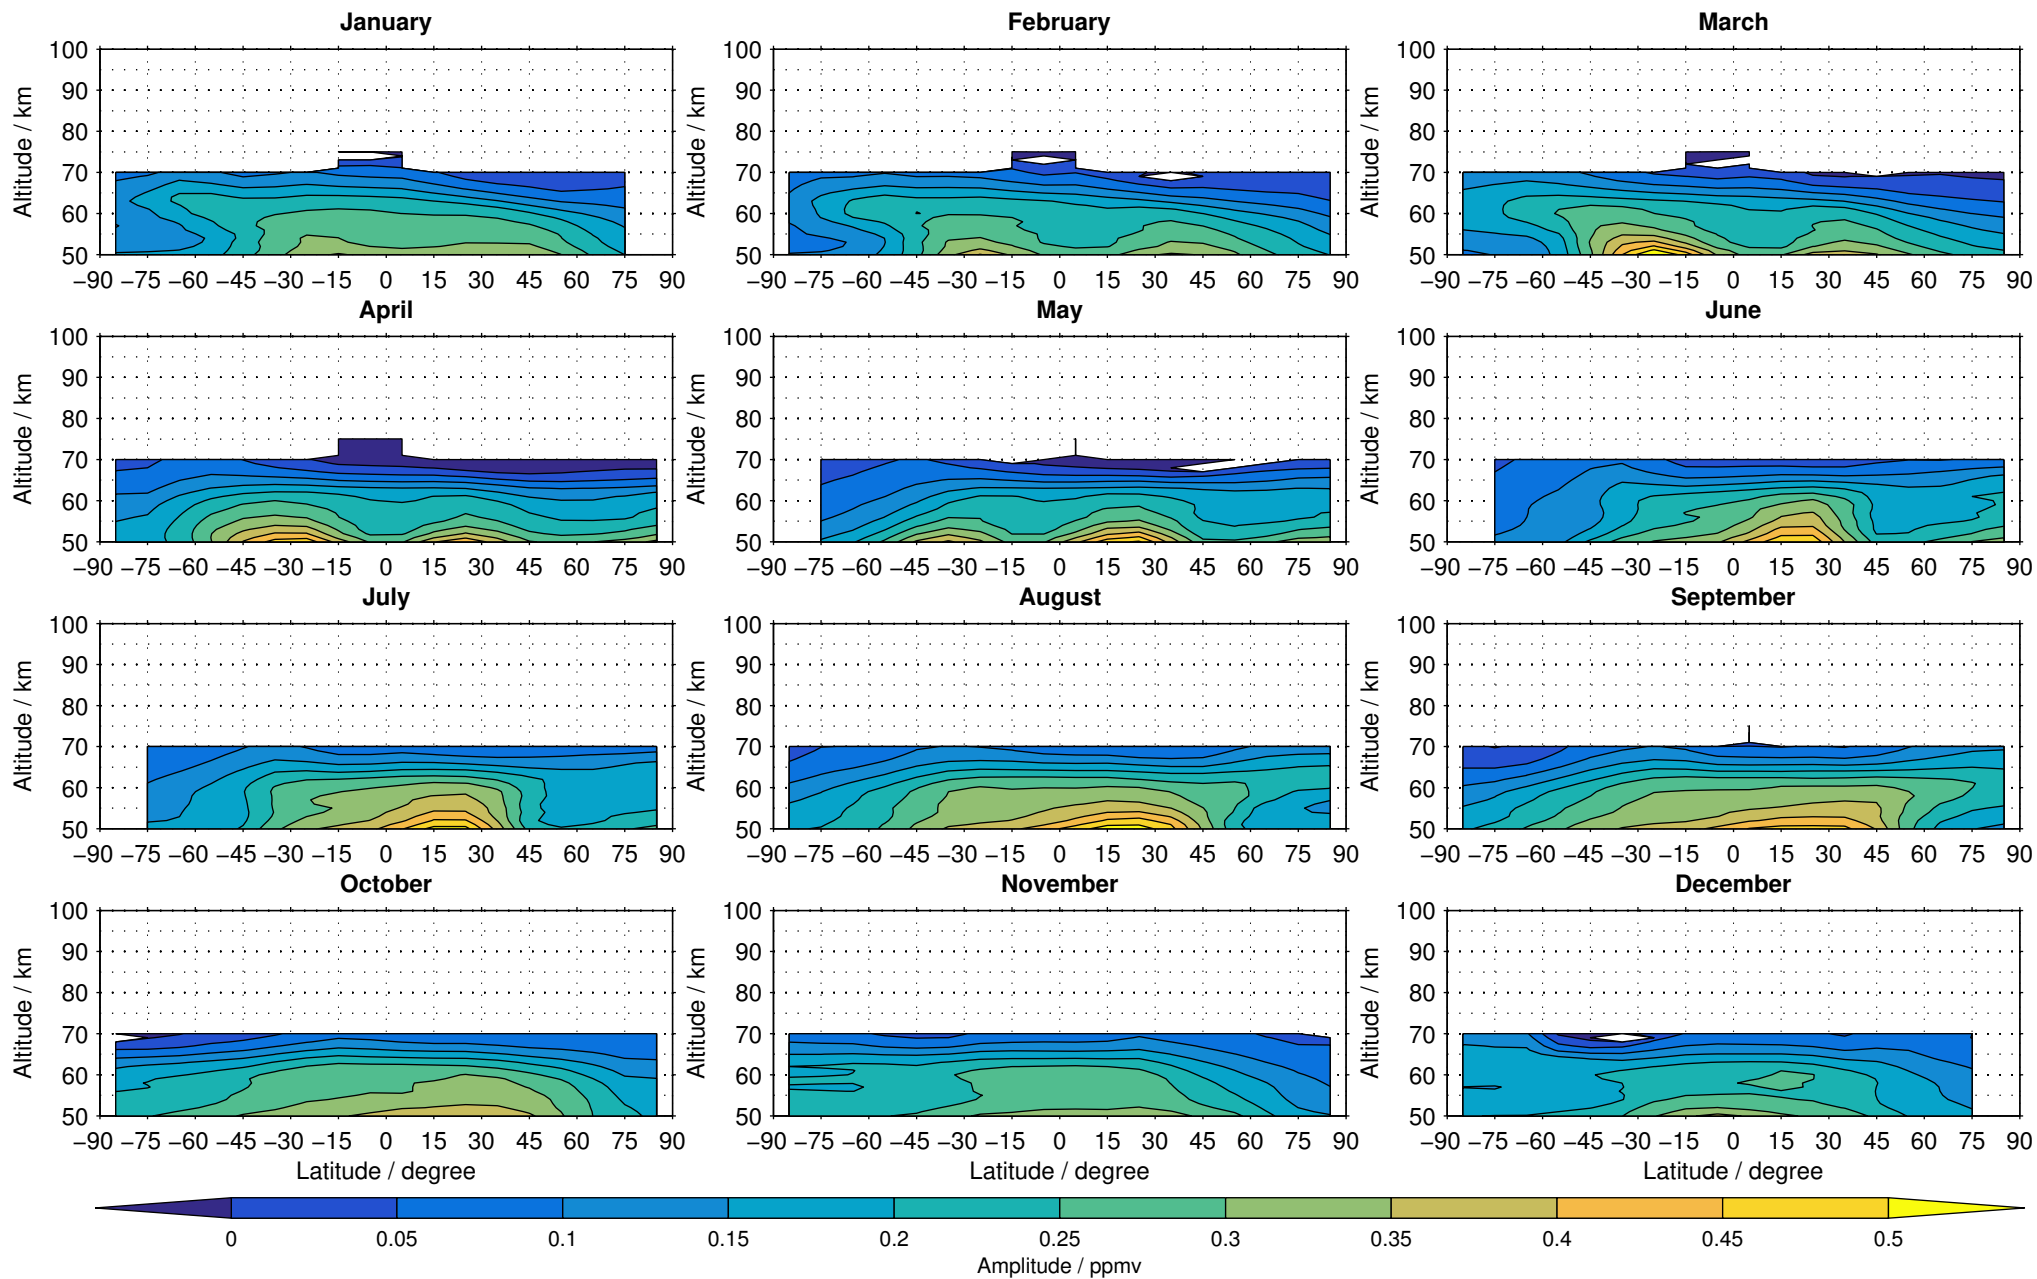

Envisat/MIPAS (IMKIAA) V5R v224/225 NOM daytime methane distribution for 2007

Creation Time:
11-04-2017
21:20:25 LT

Envisat/MIPAS (IMKIAA) V5R v224/225 NOM daytime methane distribution for 2008

Creation Time:
11-04-2017
21:20:26 LT

Envisat/MIPAS (IMKIAA) V5R v224/225 NOM daytime methane distribution for 2009

Creation Time:
11-04-2017
21:20:27 LT

Envisat/MIPAS (IMKIAA) V5R v224/225 NOM daytime methane distribution for 2010

Creation Time:
11-04-2017
21:20:27 LT

Envisat/MIPAS (IMKIAA) V5R v224/225 NOM daytime methane distribution for 2011

Creation Time:
11-04-2017
21:20:28 LT

Envisat/MIPAS (IMKIAA) V5R v224/225 NOM daytime methane distribution for 2012

Creation Time:
11-04-2017
21:20:29 LT