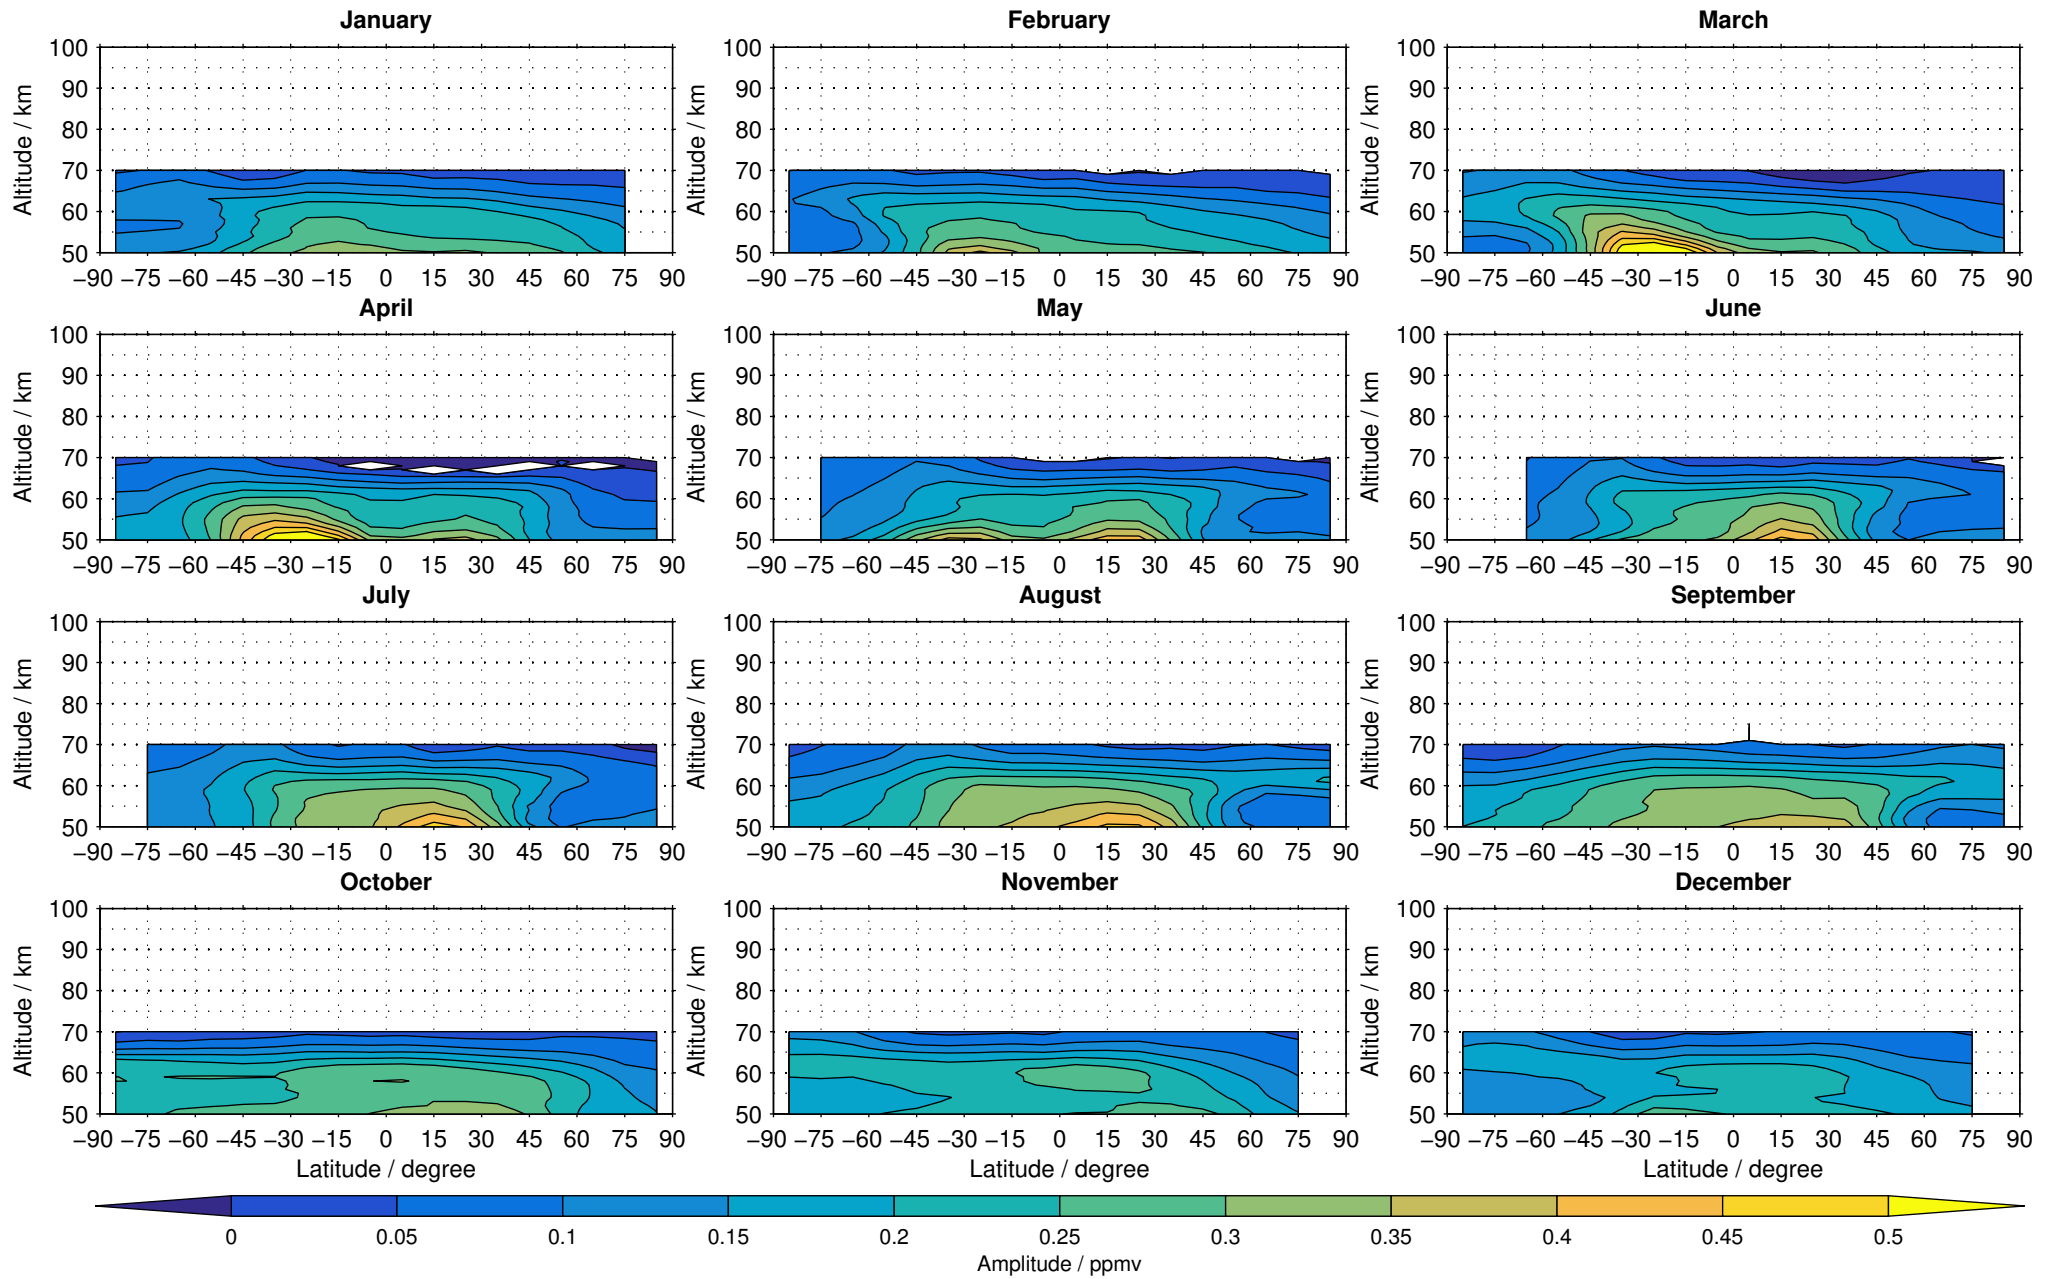

Envisat/MIPAS (IMKIAA) V5R v224/225 NOM daytime methane distribution for 2005

Creation Time:
11-04-2017
21:20:23 LT

Envisat/MIPAS (IMKIAA) V5R v224/225 NOM daytime methane distribution for 2006

Creation Time:
11-04-2017
21:20:24 LT

Envisat/MIPAS (IMKIAA) V5R v224/225 NOM daytime methane distribution for 2007

Creation Time:
11-04-2017
21:20:25 LT

Envisat/MIPAS (IMKIAA) V5R v224/225 NOM daytime methane distribution for 2008

Creation Time:
11-04-2017
21:20:26 LT

Envisat/MIPAS (IMKIAA) V5R v224/225 NOM daytime methane distribution for 2009

Creation Time:
11-04-2017
21:20:27 LT

Envisat/MIPAS (IMKIAA) V5R v224/225 NOM daytime methane distribution for 2010

Creation Time:
11-04-2017
21:20:27 LT