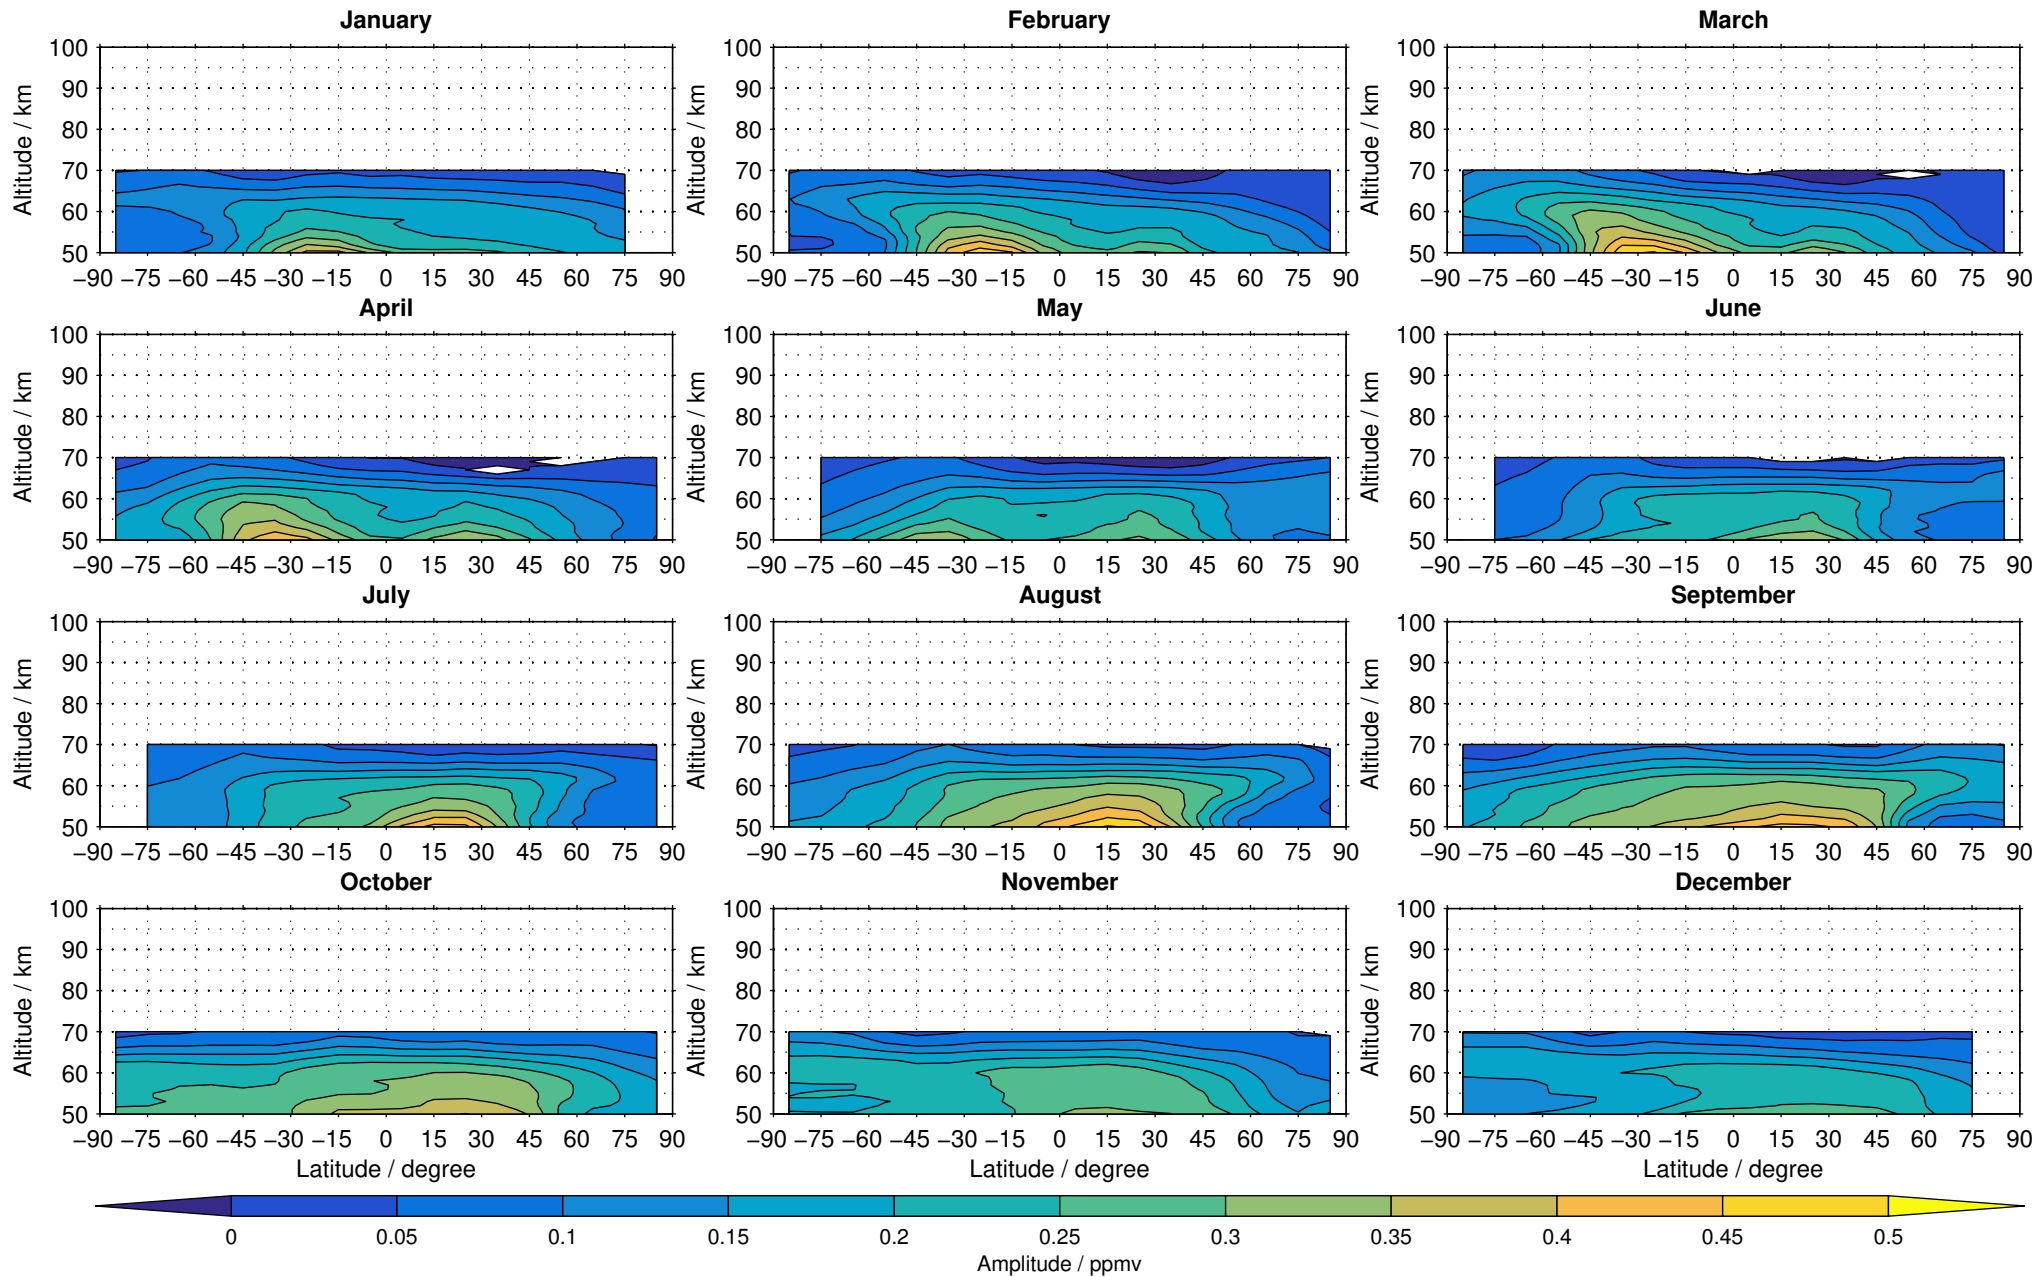

Envisat/MIPAS (IMKIAA) V5R v224/225 NOM daytime methane distribution for 2007

Creation Time:
11-04-2017
21:20:25 LT

Envisat/MIPAS (IMKIAA) V5R v224/225 NOM daytime methane distribution for 2008

Creation Time:
11-04-2017
21:20:26 LT

Envisat/MIPAS (IMKIAA) V5R v224/225 NOM daytime methane distribution for 2009

Creation Time:
11-04-2017
21:20:27 LT

Envisat/MIPAS (IMKIAA) V5R v224/225 NOM daytime methane distribution for 2010

Creation Time:
11-04-2017
21:20:27 LT