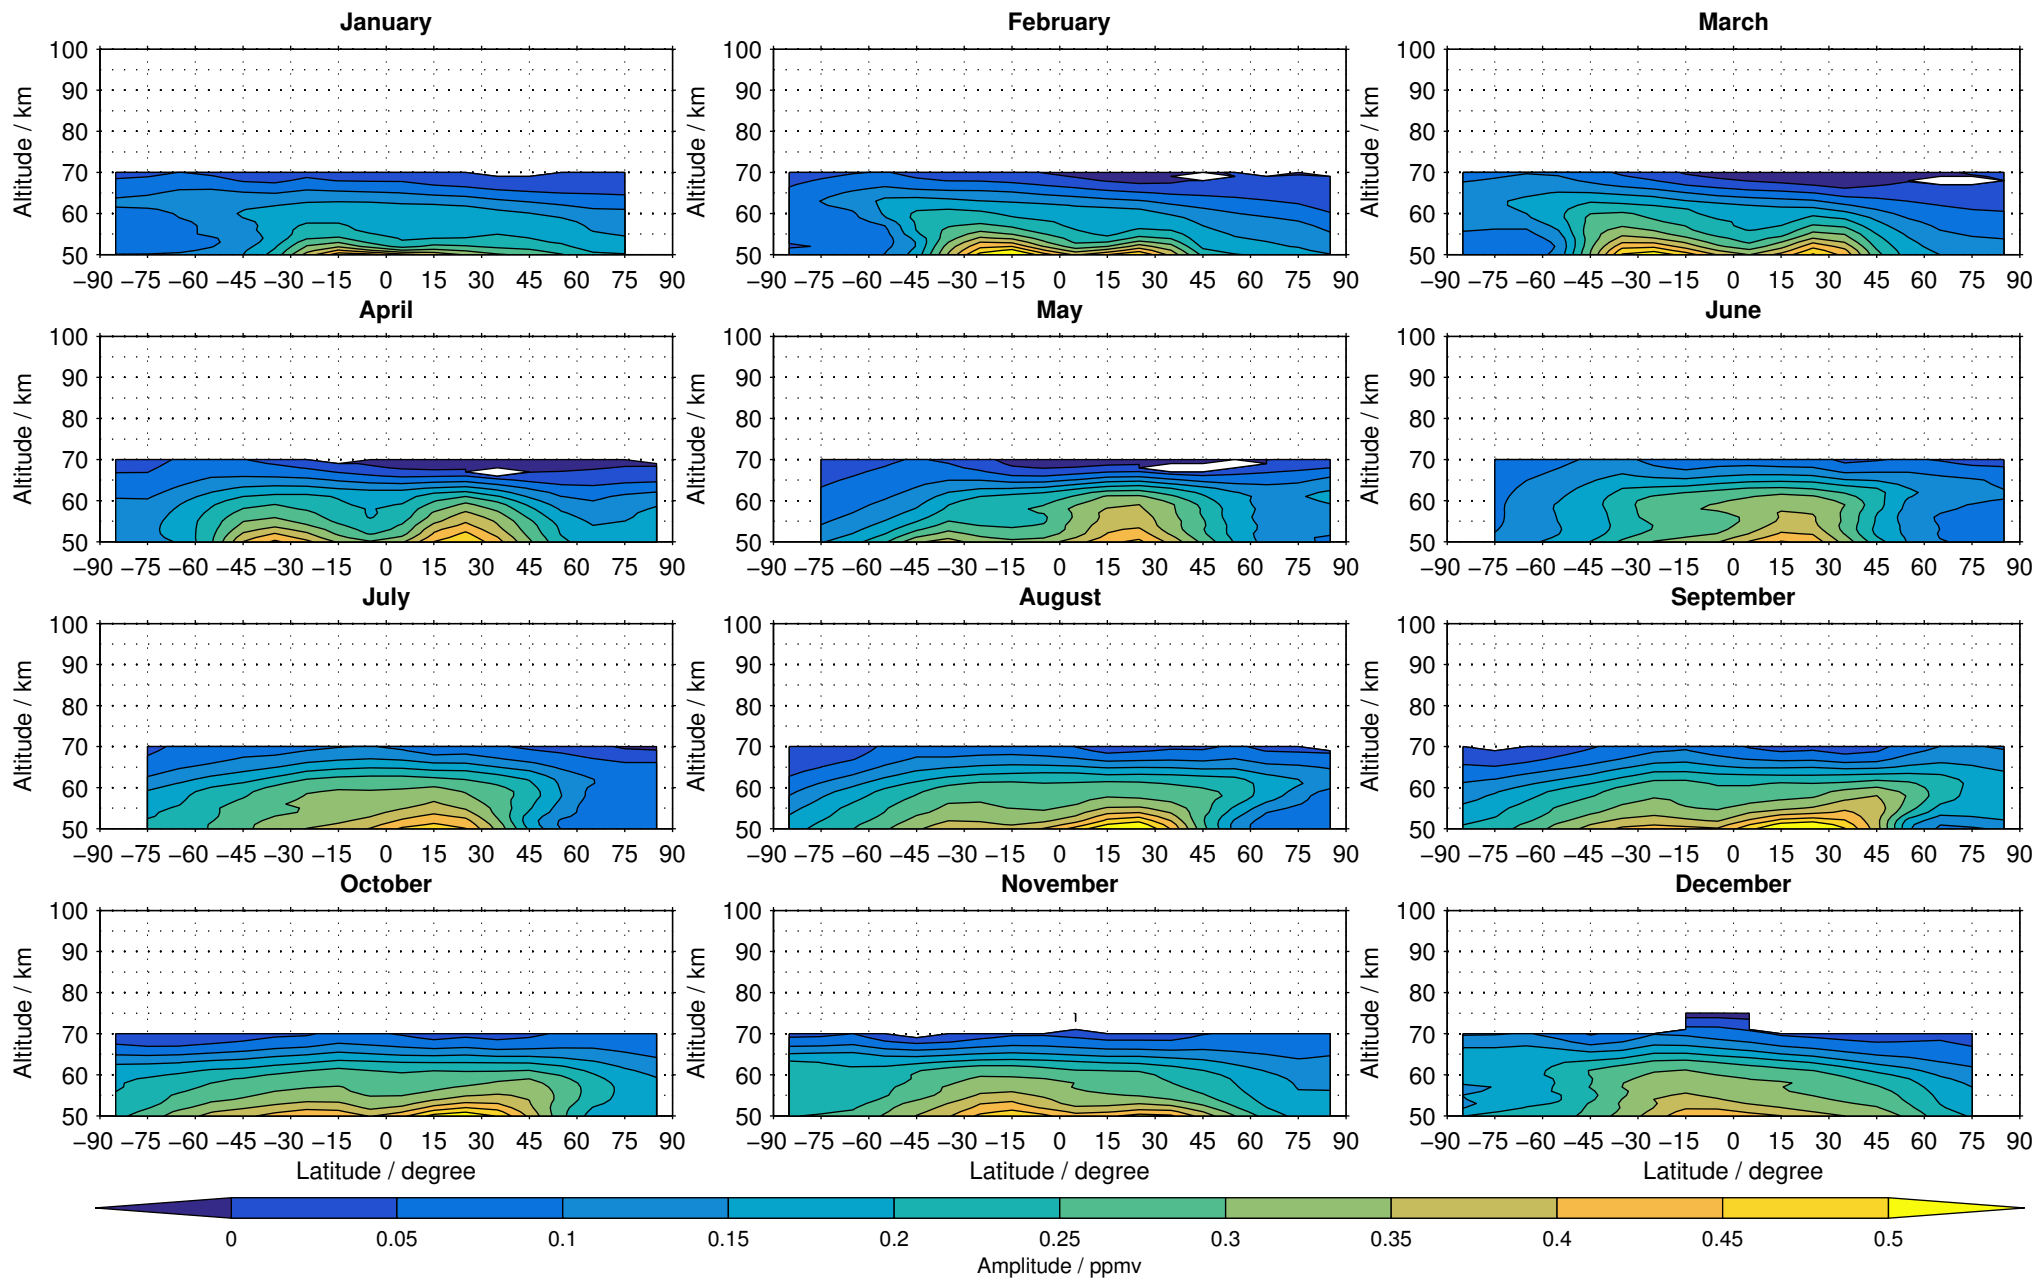

Envisat/MIPAS (IMKIAA) V5R v224/225 NOM daytime methane distribution for 2007

Creation Time:
11-04-2017
21:20:25 LT

Envisat/MIPAS (IMKIAA) V5R v224/225 NOM daytime methane distribution for 2008

Creation Time:
11-04-2017
21:20:26 LT

Envisat/MIPAS (IMKIAA) V5R v224/225 NOM daytime methane distribution for 2009

Creation Time:
11-04-2017
21:20:27 LT

Envisat/MIPAS (IMKIAA) V5R v224/225 NOM daytime methane distribution for 2010

Creation Time:
11-04-2017
21:20:27 LT