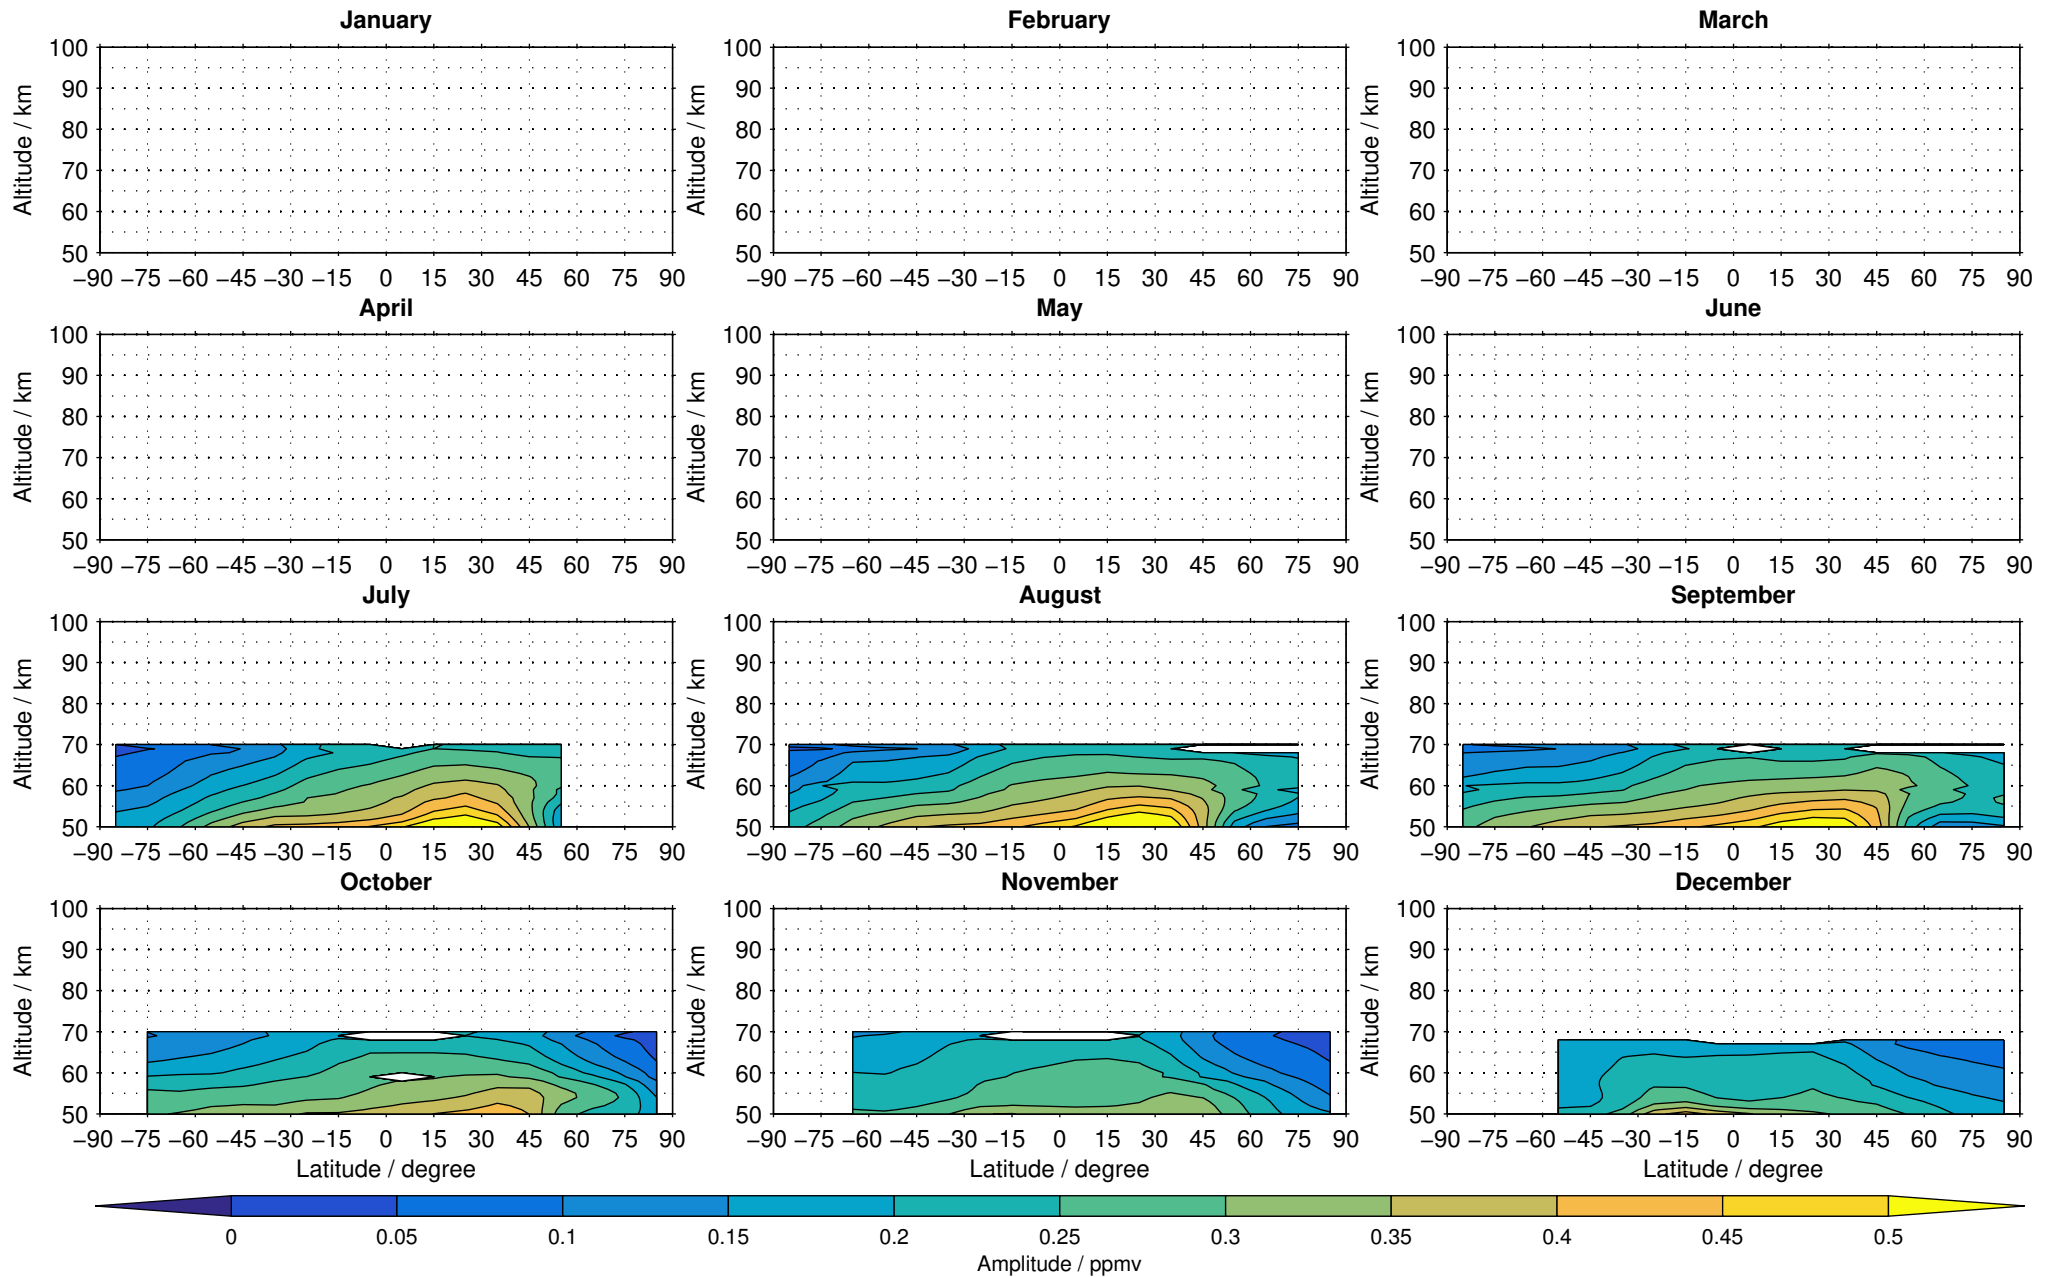

Envisat/MIPAS (IMKIAA) V5H v21 NOM nighttime methane distribution for 2002

Creation Time:
11-04-2017
21:19:31 LT

Envisat/MIPAS (IMKIAA) V5H v21 NOM nighttime methane distribution for 2003

Creation Time:
11-04-2017
21:19:31 LT

Envisat/MIPAS (IMKIAA) V5H v21 NOM nighttime methane distribution for 2004

Creation Time:
11-04-2017
21:19:32 LT