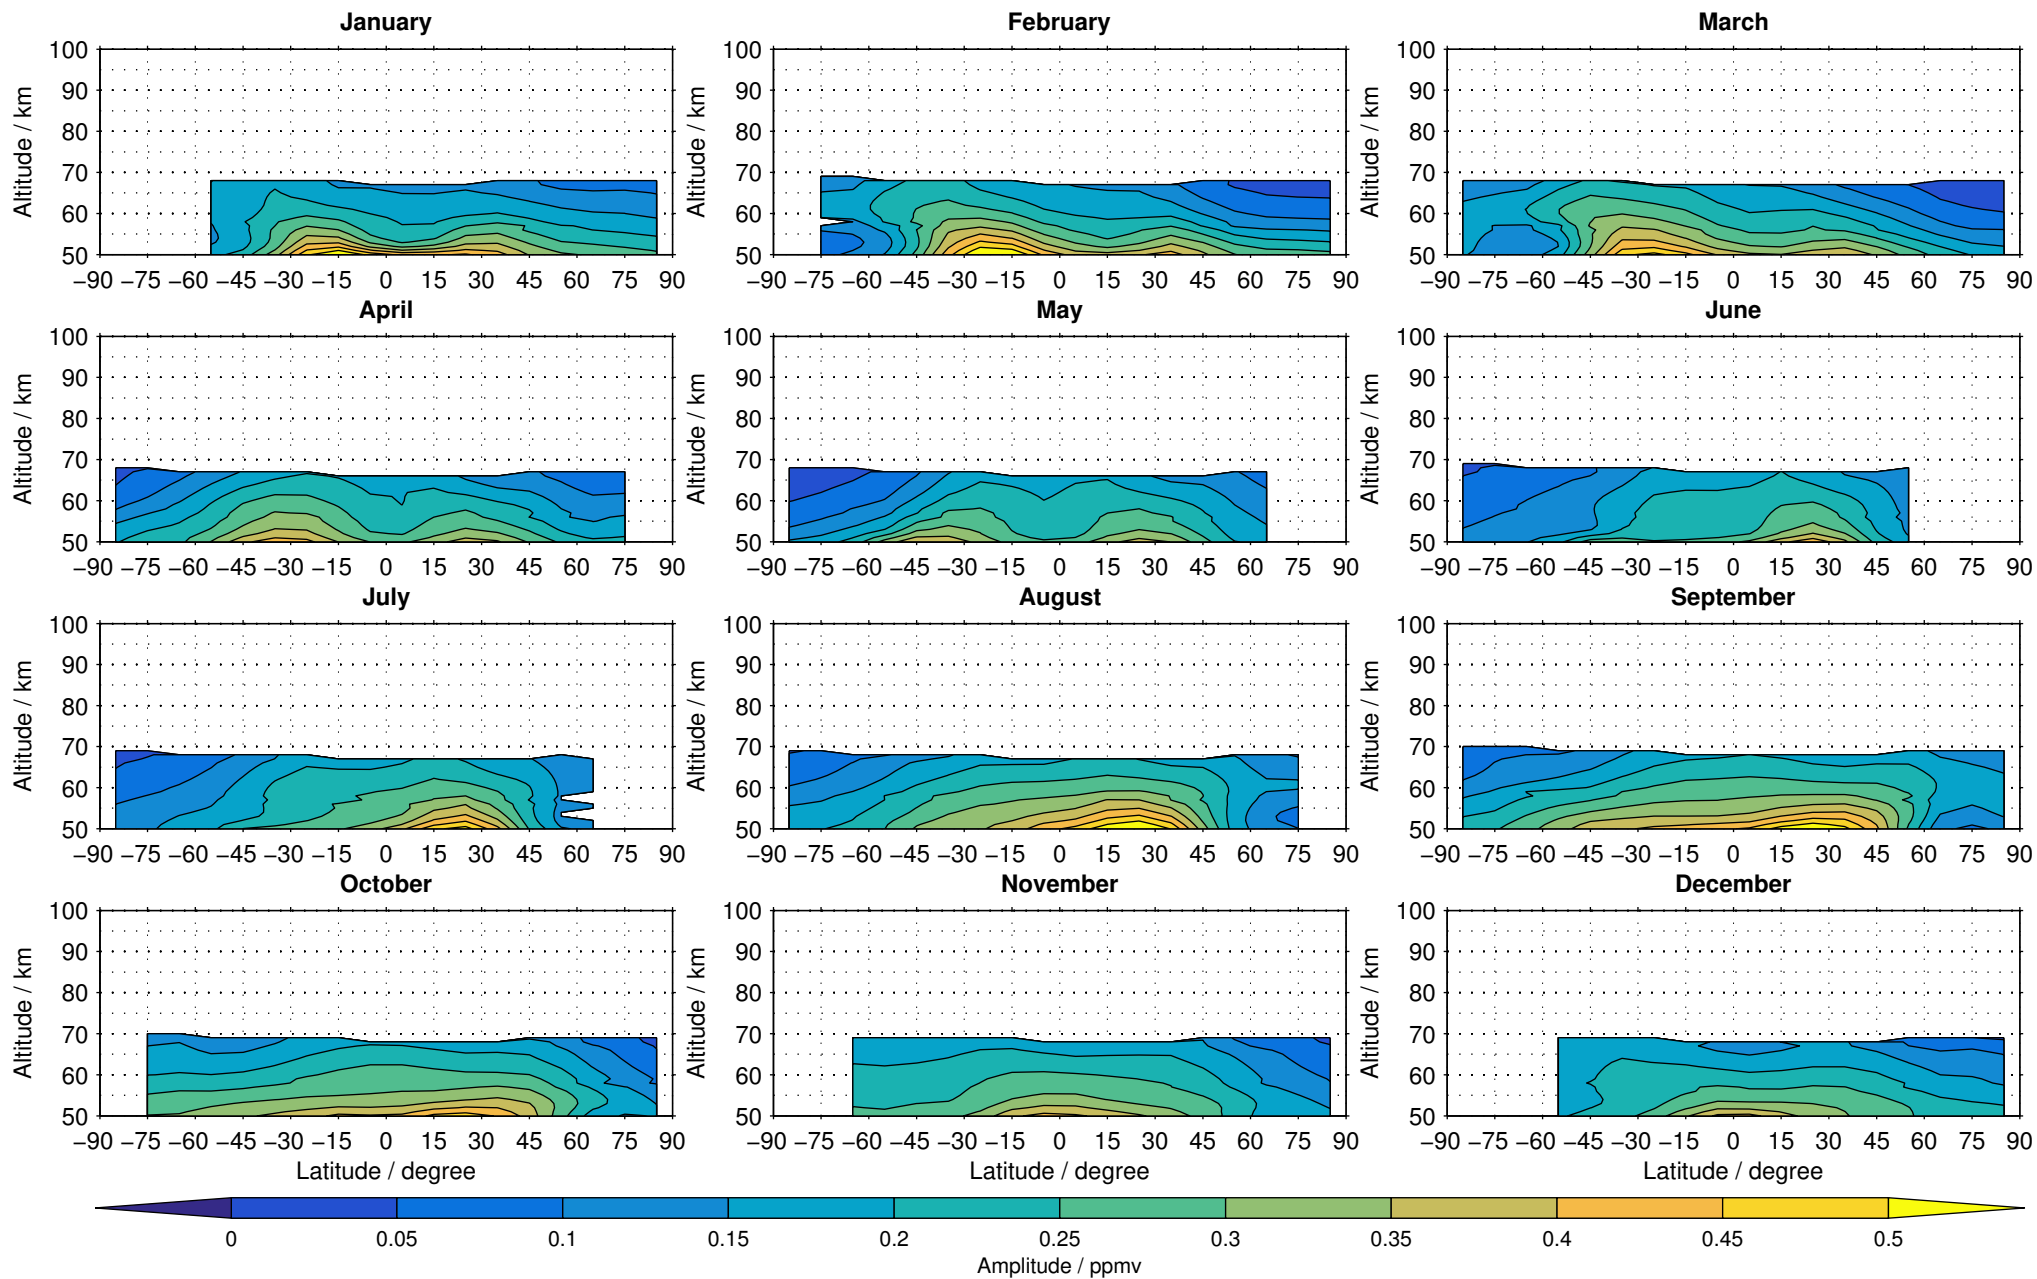

Envisat/MIPAS (IMKIAA) V5H v21 NOM nighttime methane distribution for 2002

Creation Time:
11-04-2017
21:19:31 LT

Envisat/MIPAS (IMKIAA) V5H v21 NOM nighttime methane distribution for 2003

Creation Time:
11-04-2017
21:19:31 LT

Envisat/MIPAS (IMKIAA) V5H v21 NOM nighttime methane distribution for 2004

Creation Time:
11-04-2017
21:19:32 LT