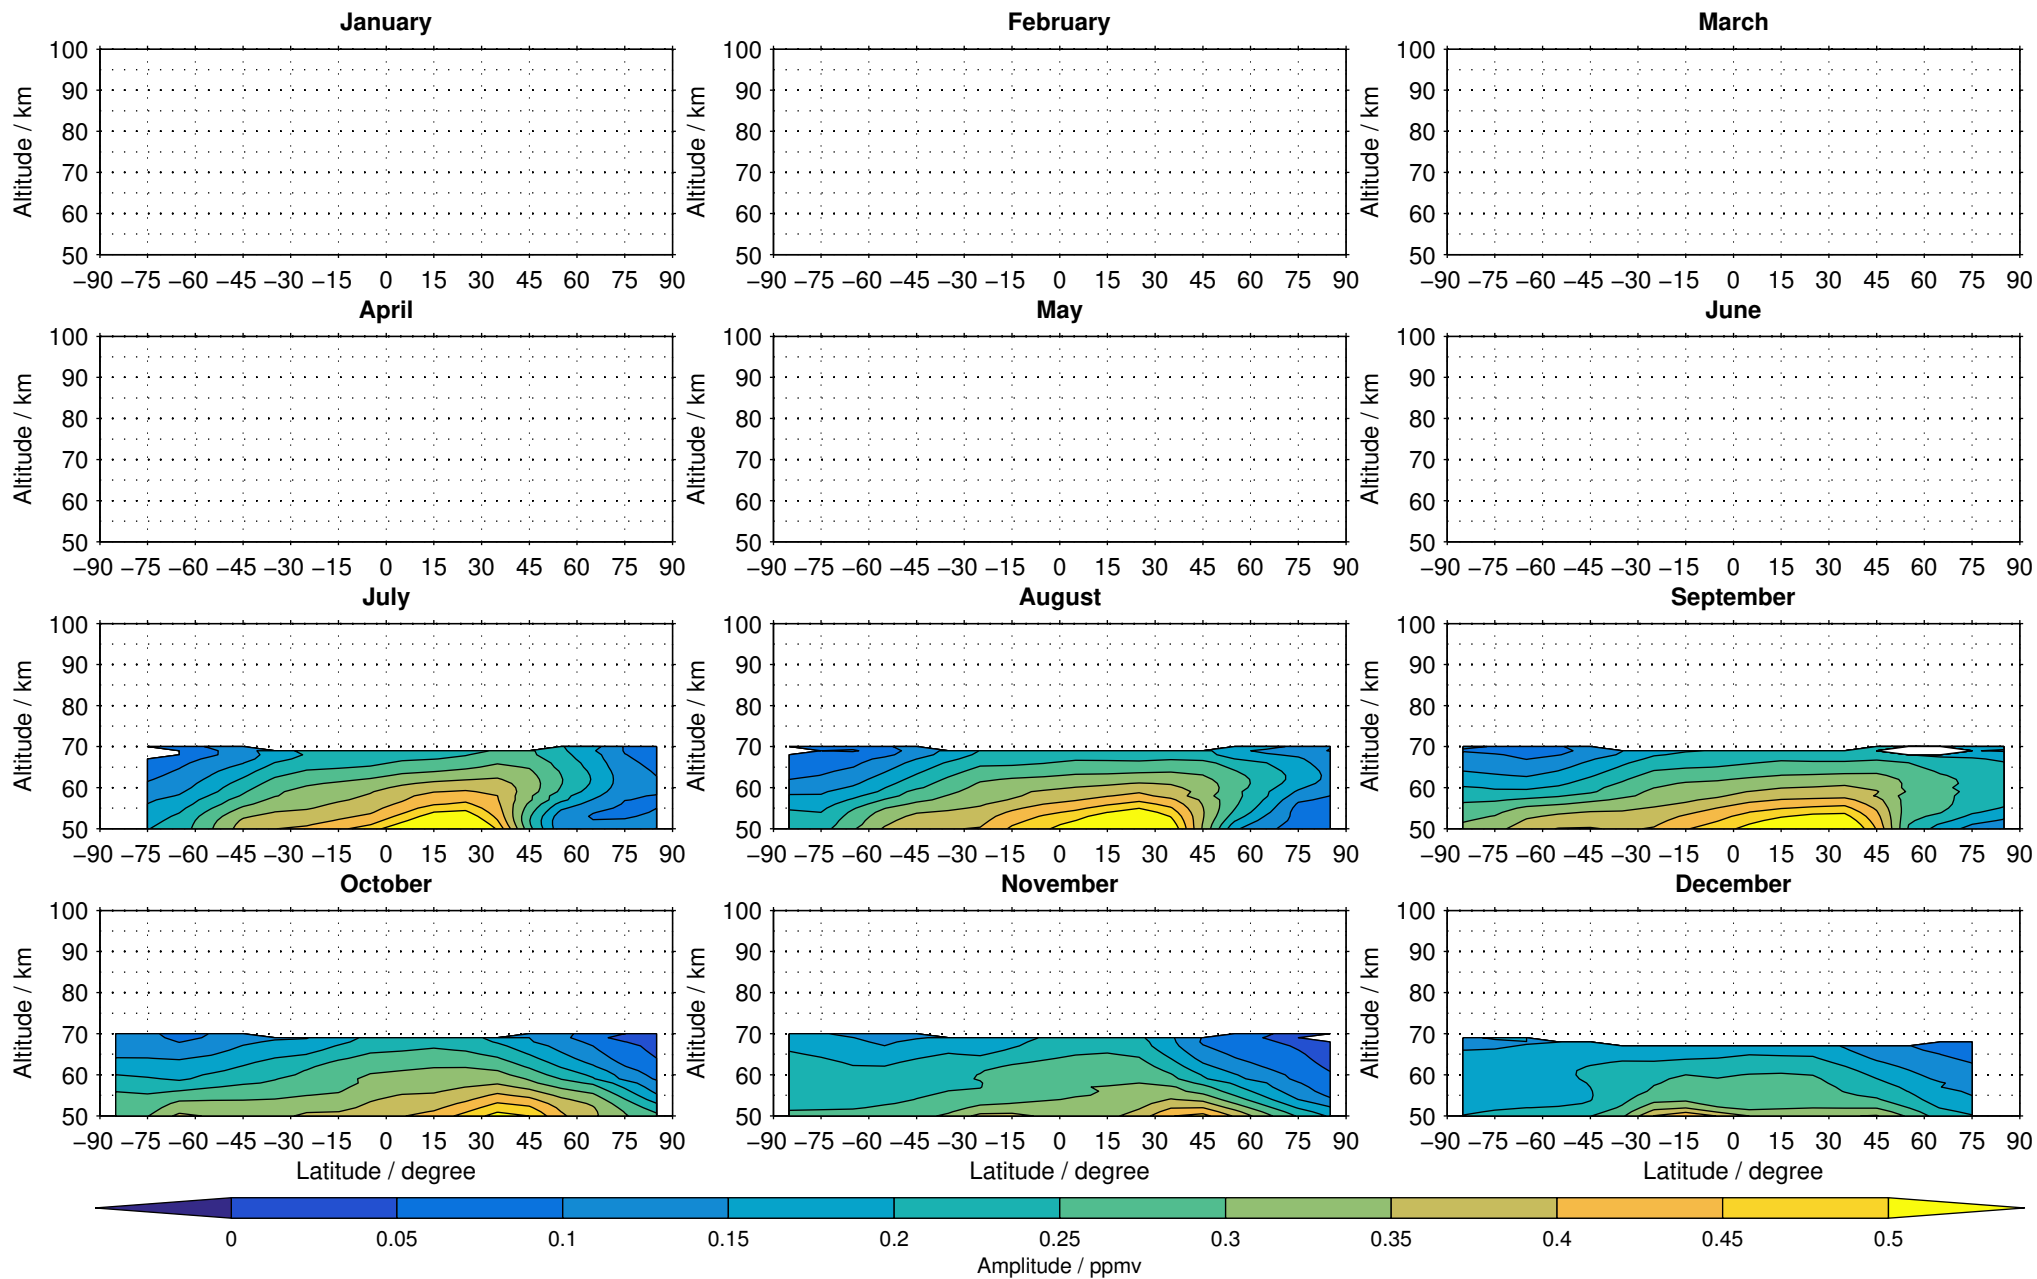

Envisat/MIPAS (IMKIAA) V5H v21 NOM daytime methane distribution for 2002

Creation Time:
11-04-2017
21:19:21 LT

Envisat/MIPAS (IMKIAA) V5H v21 NOM daytime methane distribution for 2003

Creation Time:
11-04-2017
21:19:22 LT

Envisat/MIPAS (IMKIAA) V5H v21 NOM daytime methane distribution for 2004

Creation Time:
11-04-2017
21:19:23 LT