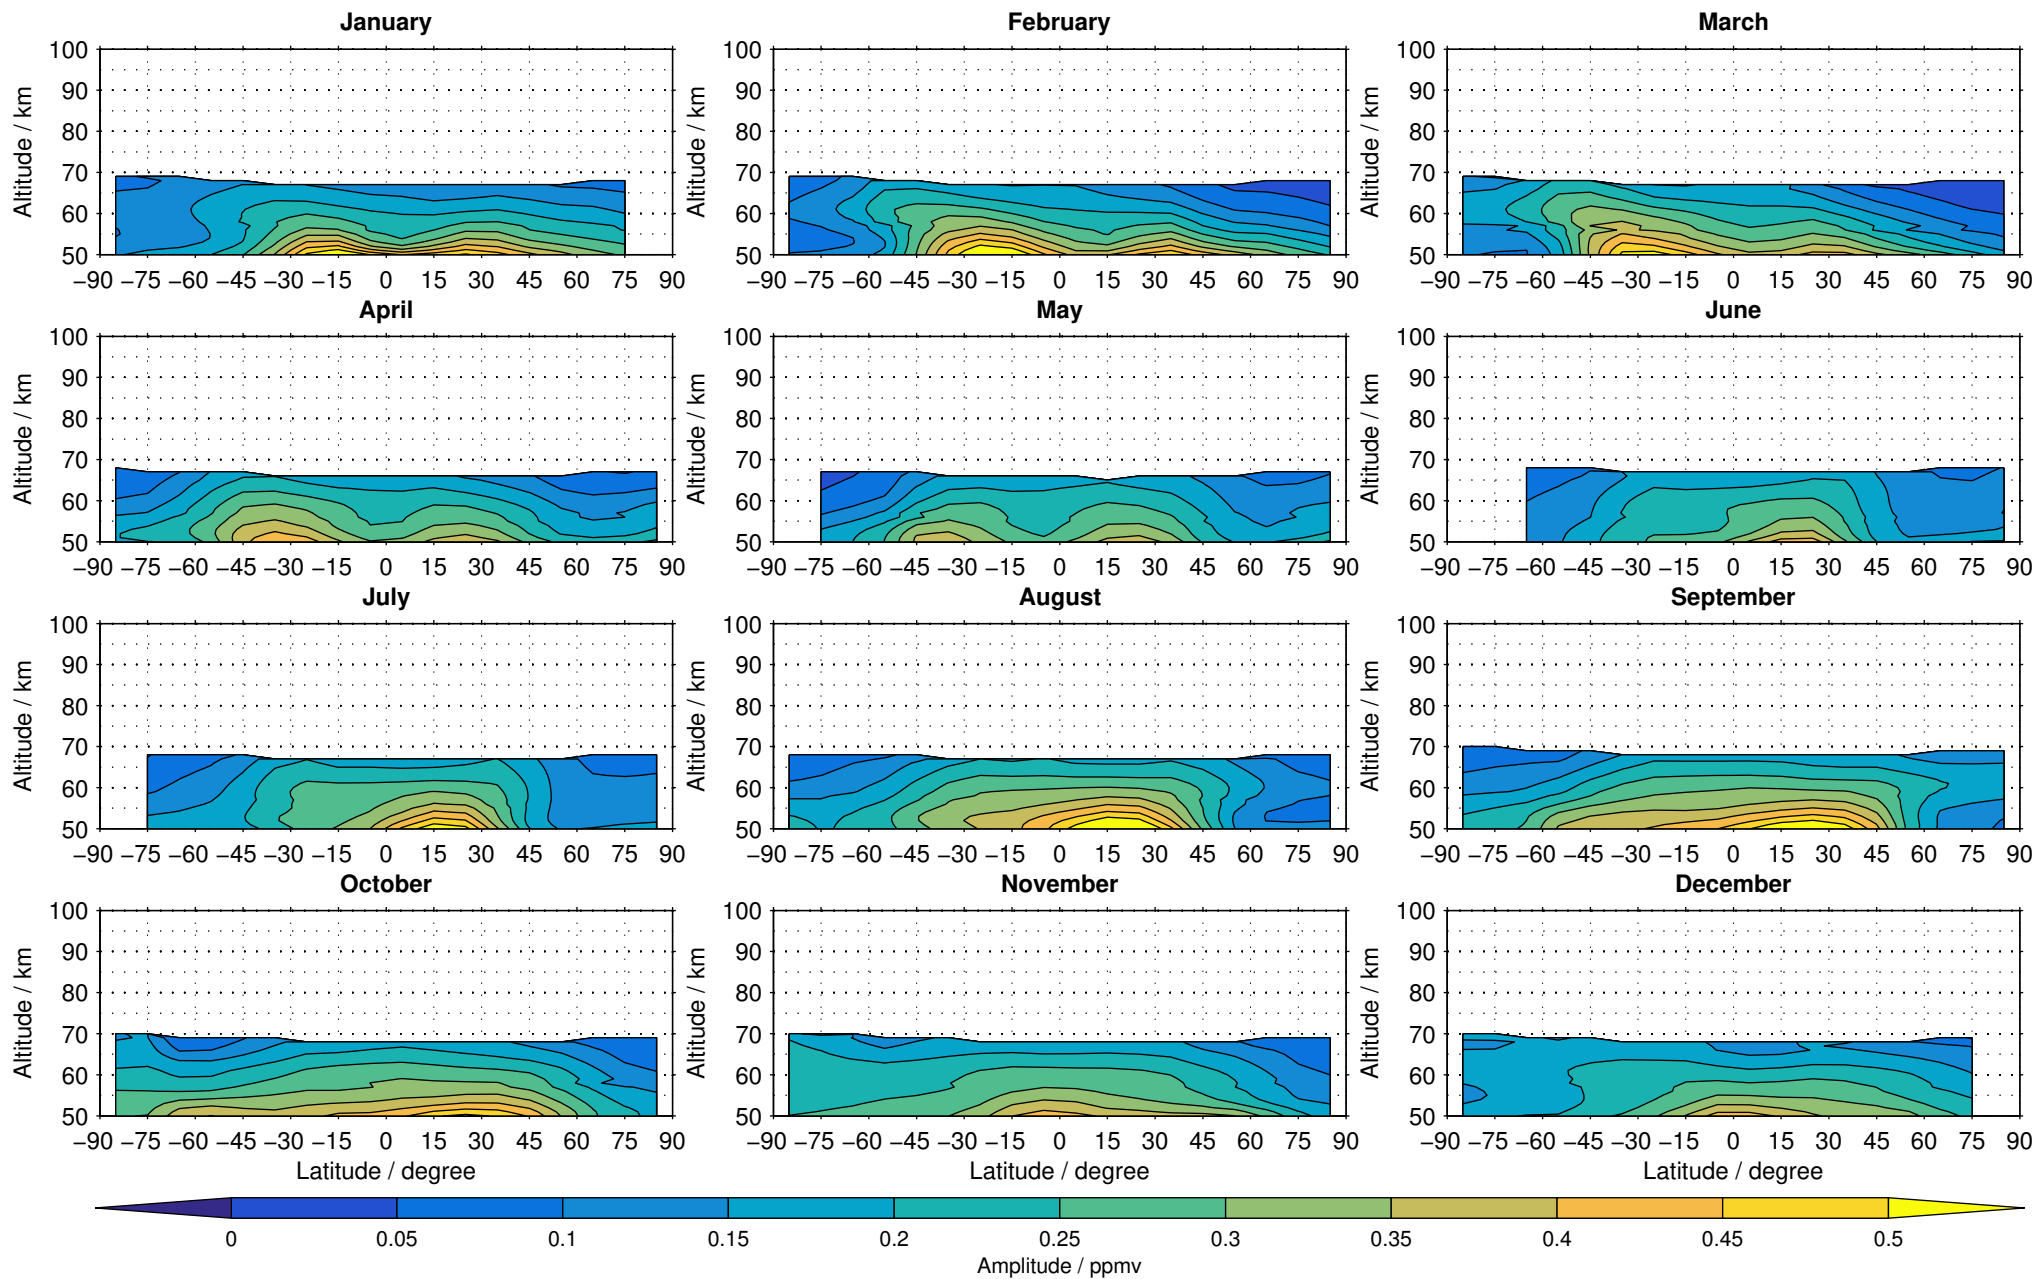

Envisat/MIPAS (IMKIAA) V5H v21 NOM daytime methane distribution for 2002

Creation Time:
11-04-2017
21:19:21 LT

Envisat/MIPAS (IMKIAA) V5H v21 NOM daytime methane distribution for 2003

Creation Time:
11-04-2017
21:19:22 LT

Envisat/MIPAS (IMKIAA) V5H v21 NOM daytime methane distribution for 2004

Creation Time:
11-04-2017
21:19:23 LT