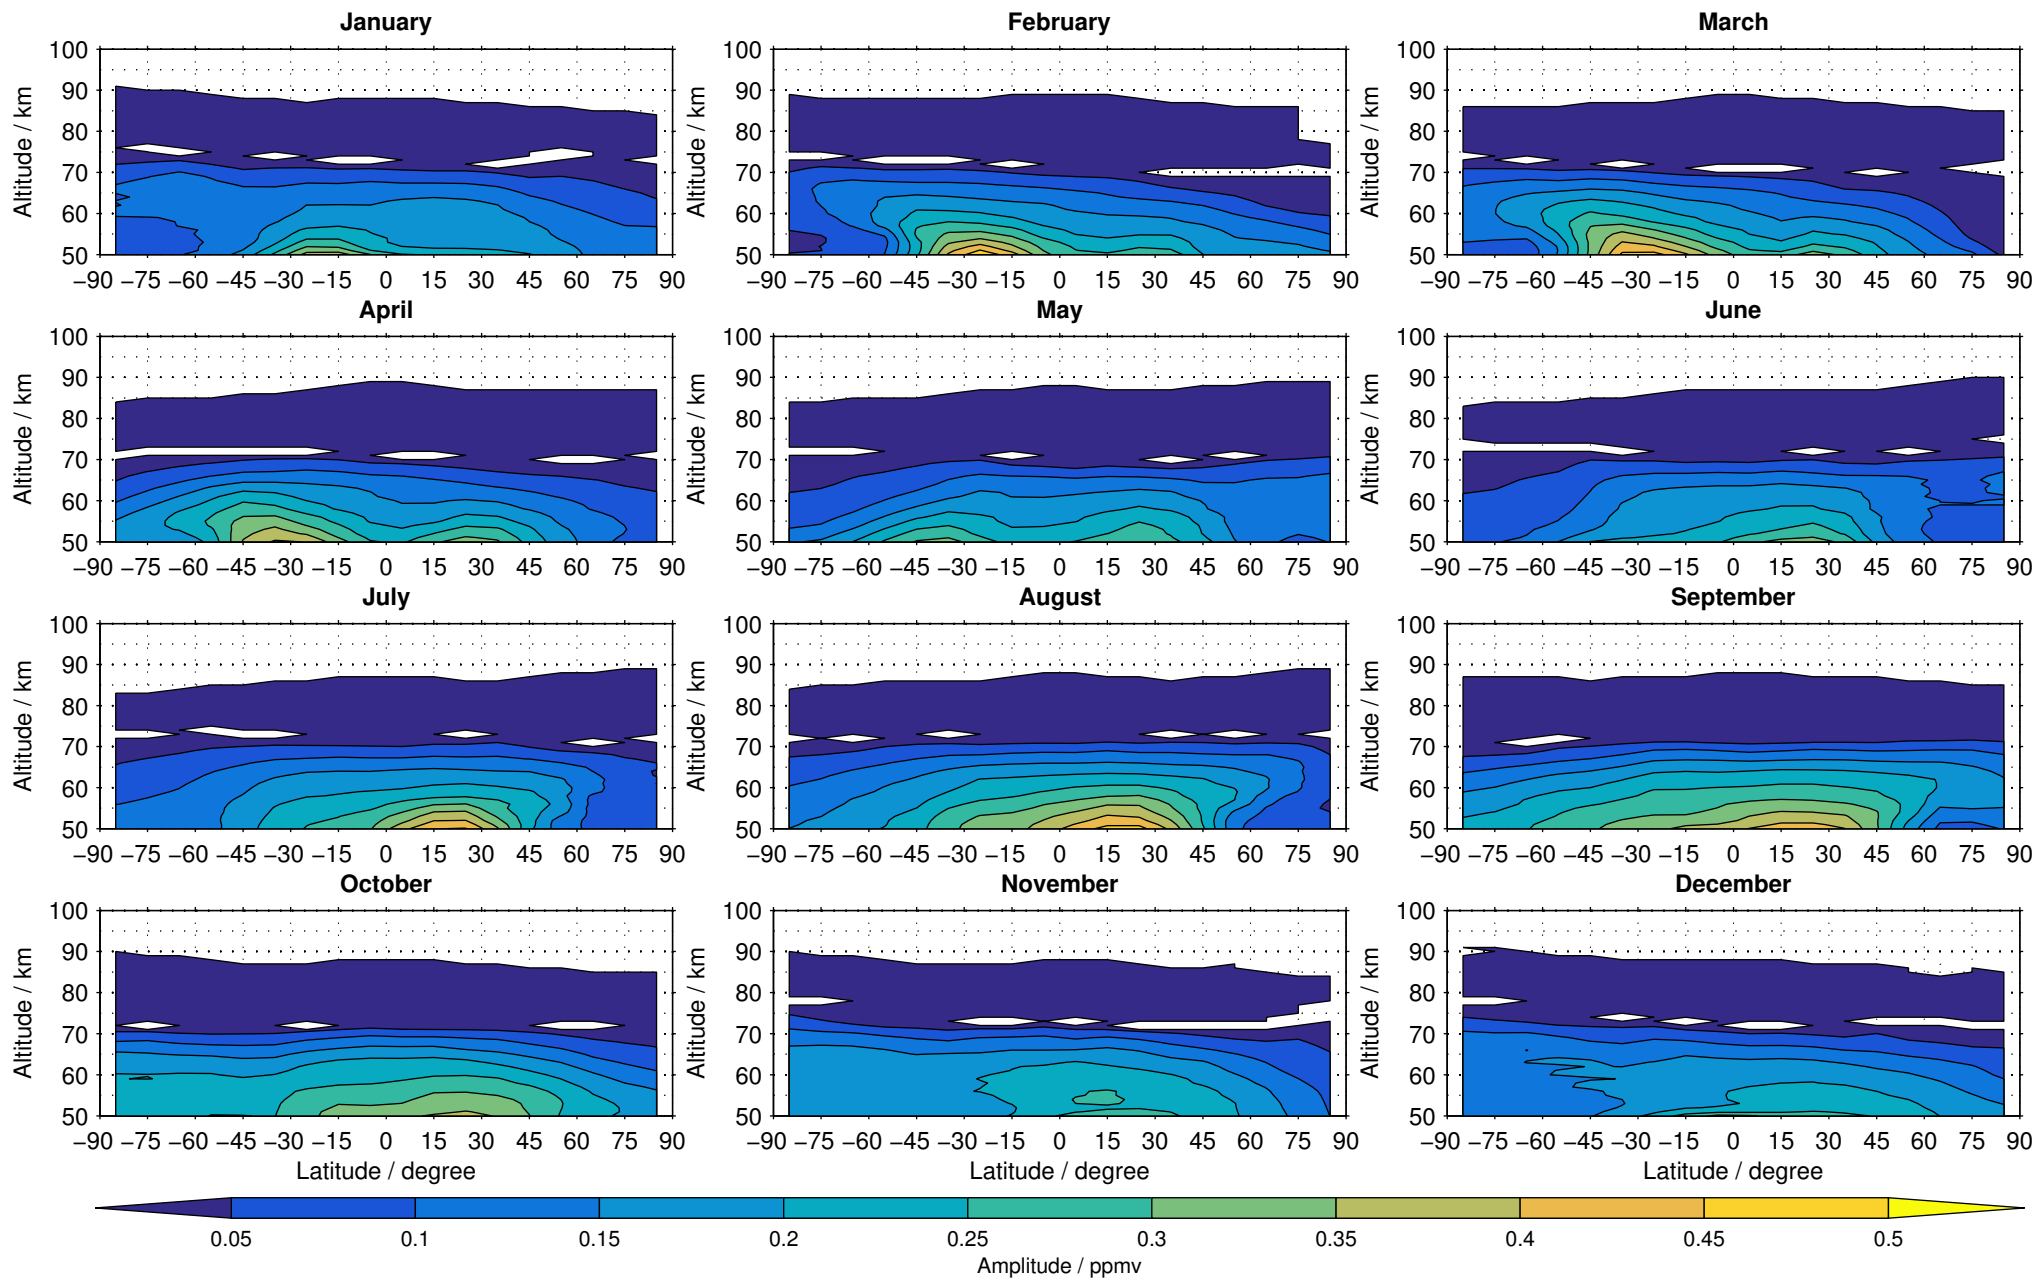

Envisat/MIPAS (IMKIAA) V5R v521 MA methane distribution for 2009

Creation Time:
14-03-2017
10:26:43 LT