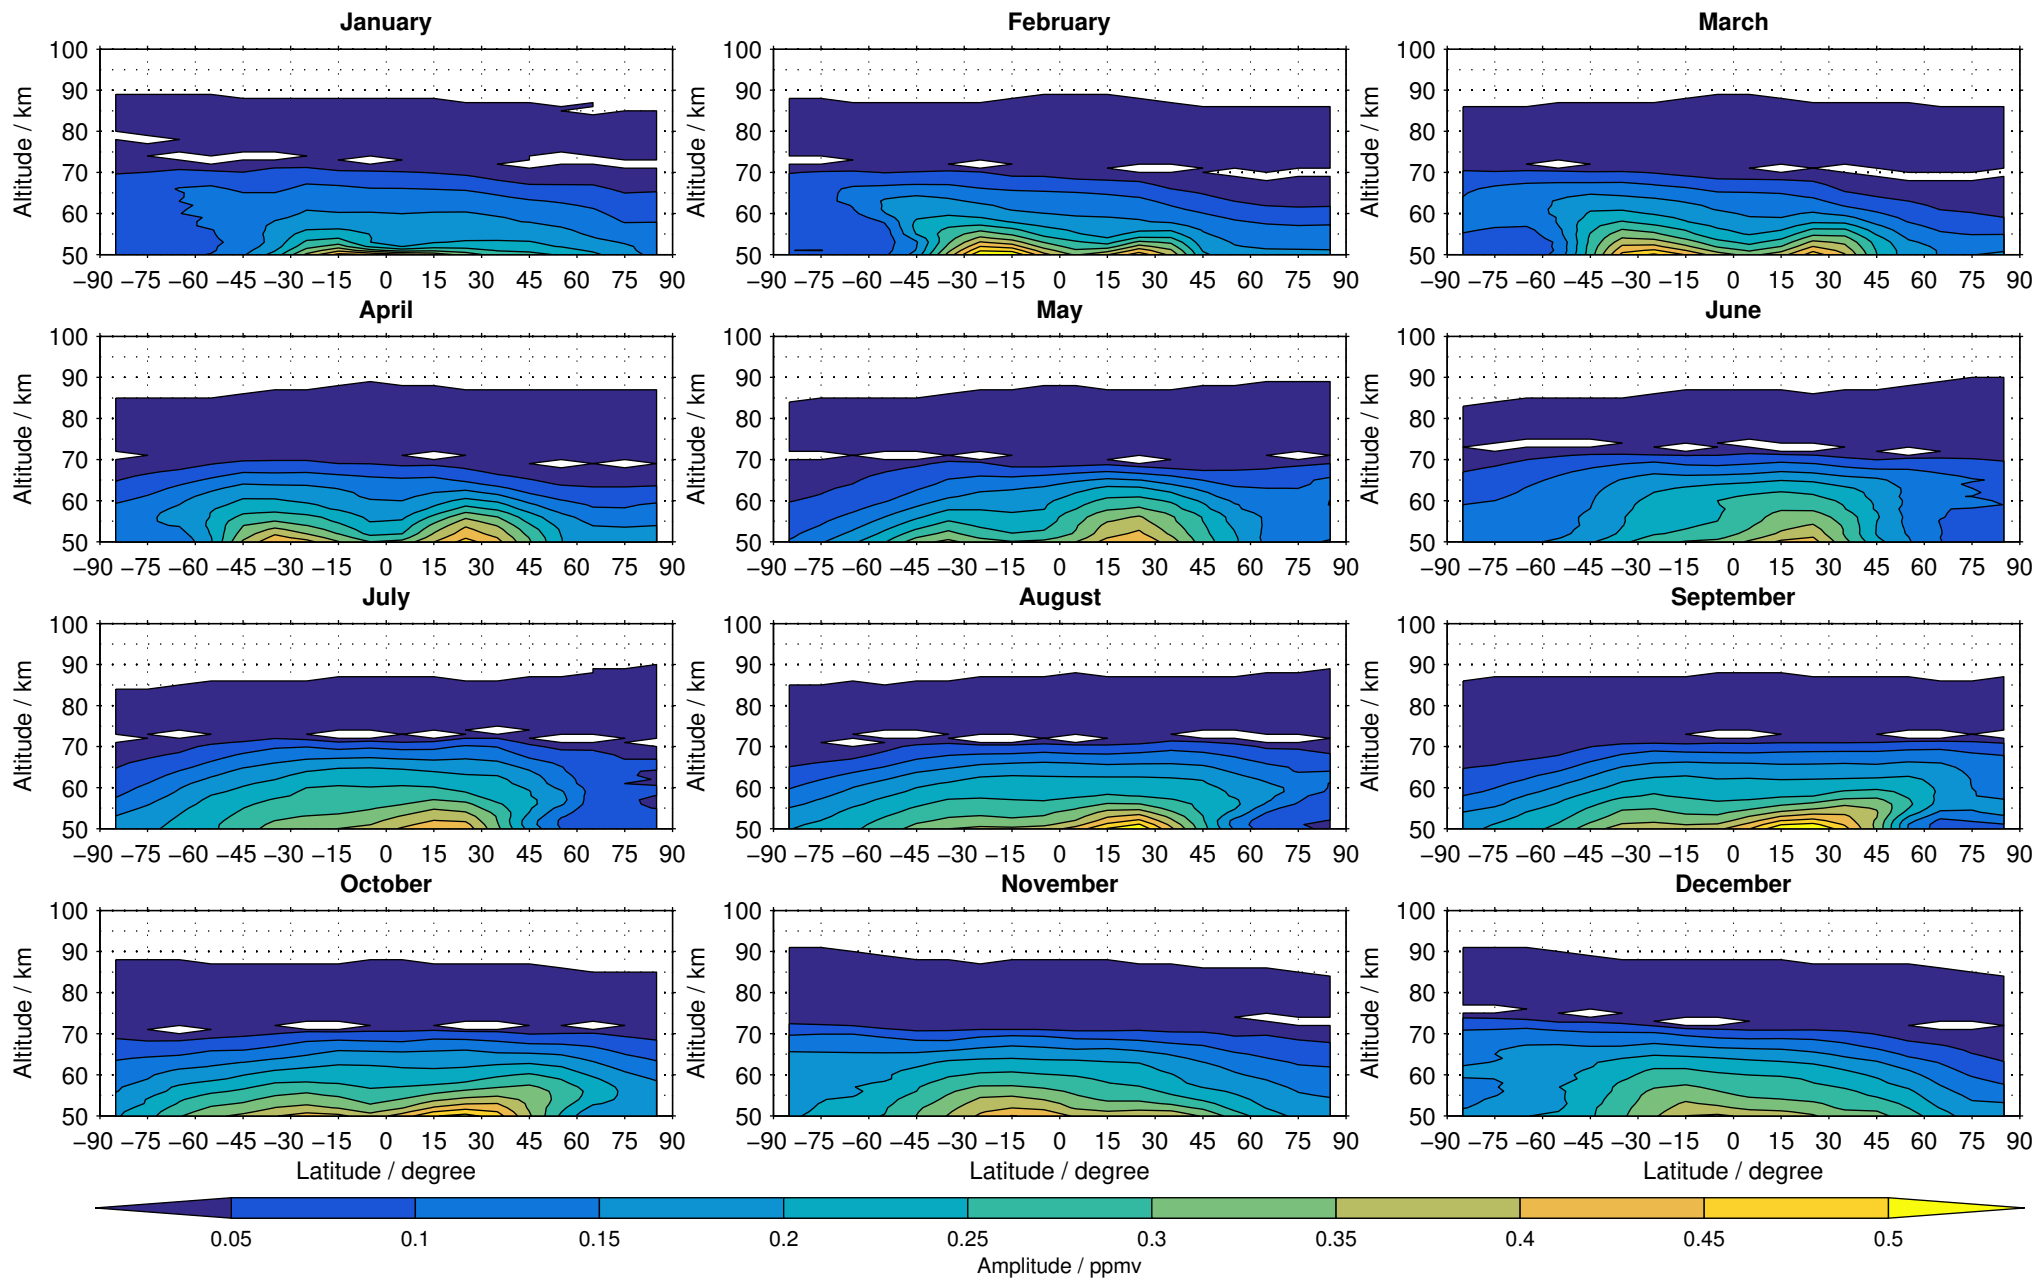

Envisat/MIPAS (IMKIAA) V5R v521 MA methane distribution for 2010

Creation Time:
14-03-2017
10:26:44 LT