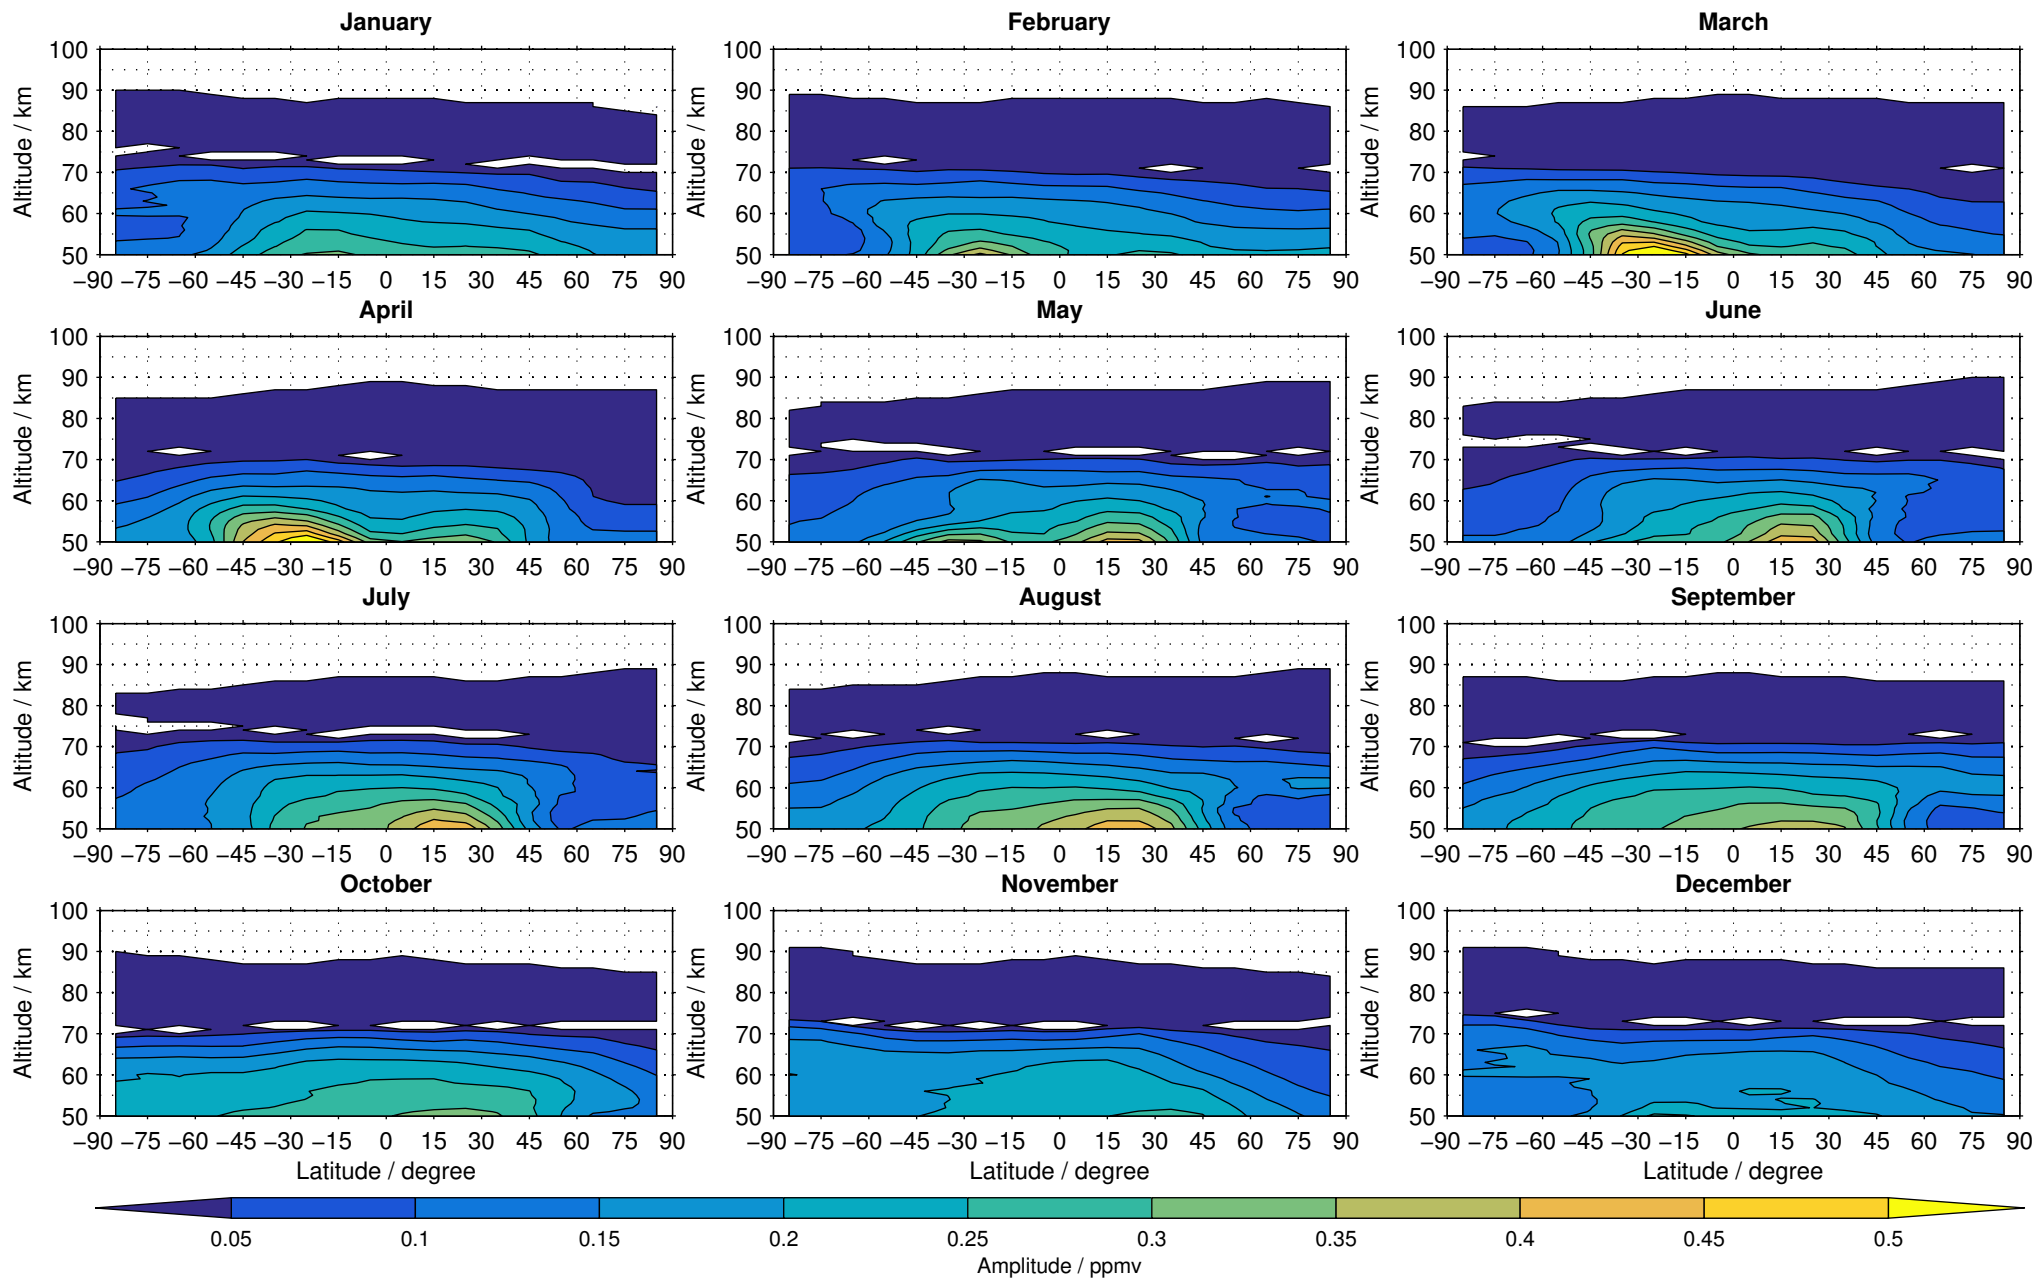

Envisat/MIPAS (IMKIAA) V5R v521 MA methane distribution for 2008

Creation Time:
14-03-2017
10:26:42 LT