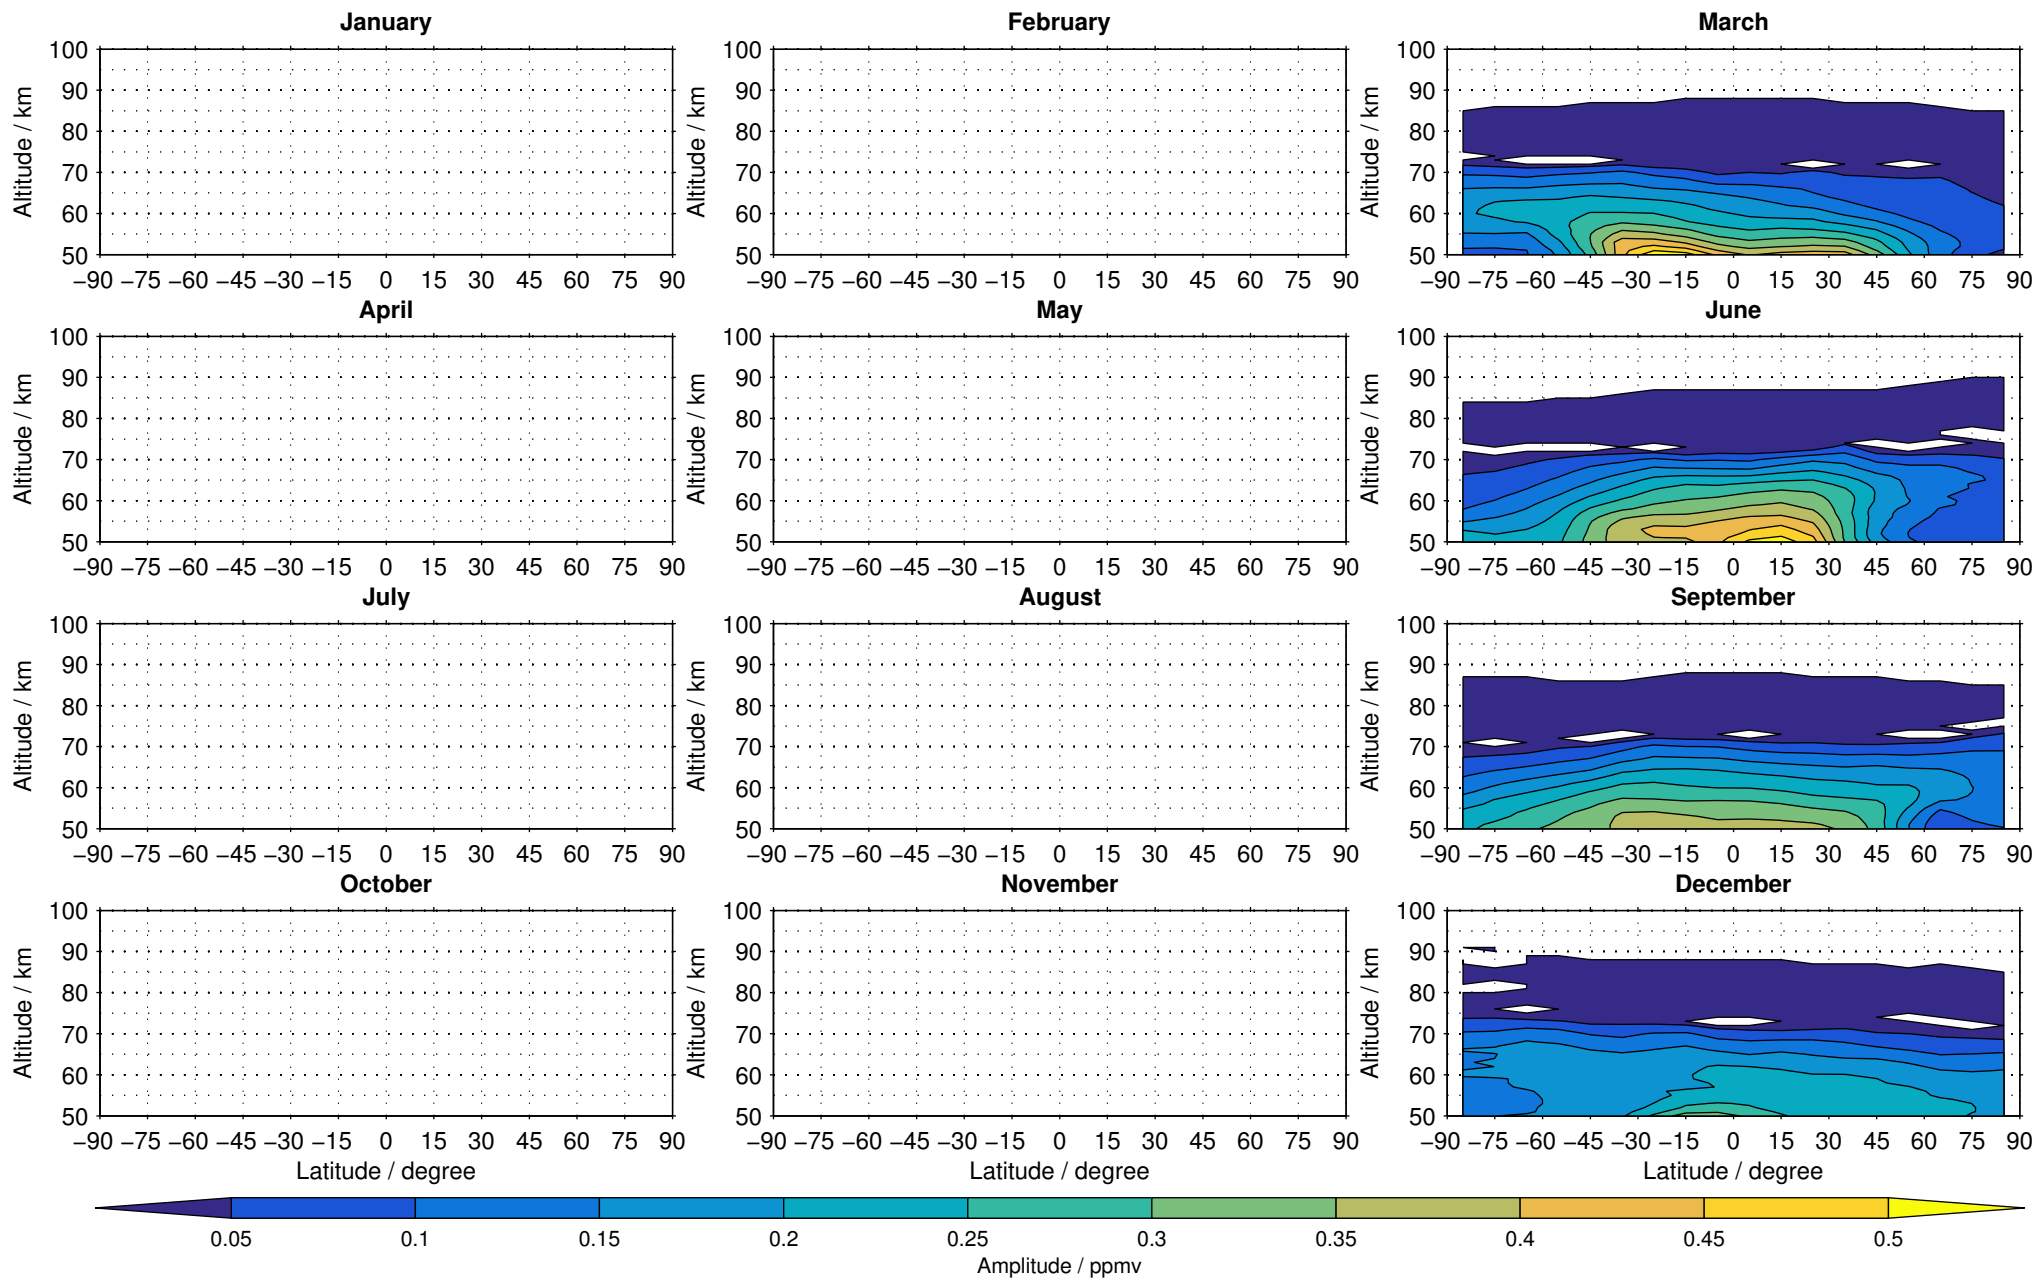

Envisat/MIPAS (IMKIAA) V5R v521 MA methane distribution for 2006

Creation Time:
14-03-2017
10:26:41 LT