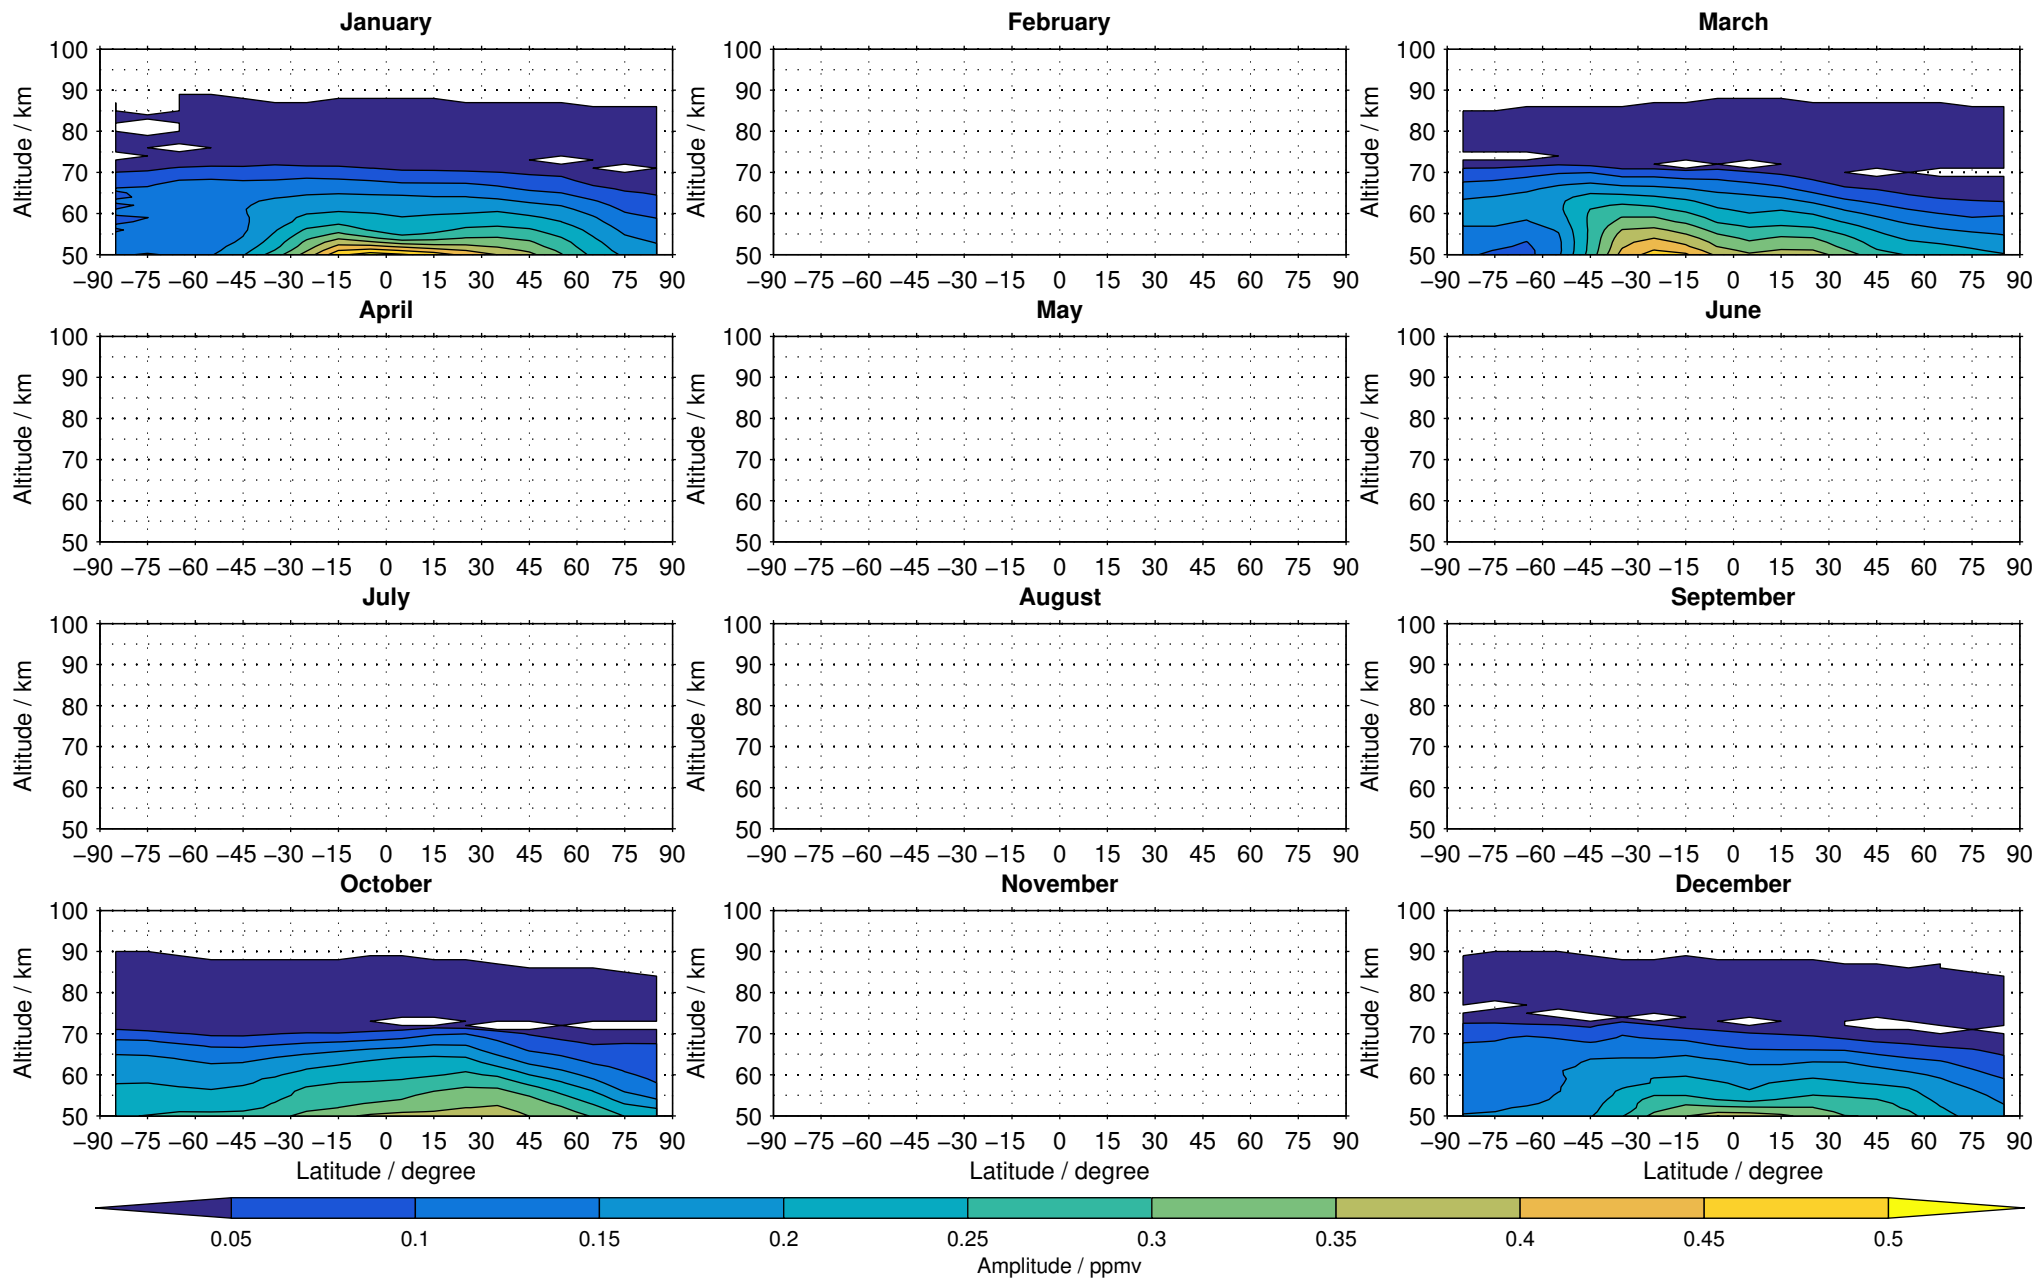

# Envisat/MIPAS (IMKIAA) V5R v521 MA methane distribution for 2005

Creation Time:  
14-03-2017  
10:26:40 LT