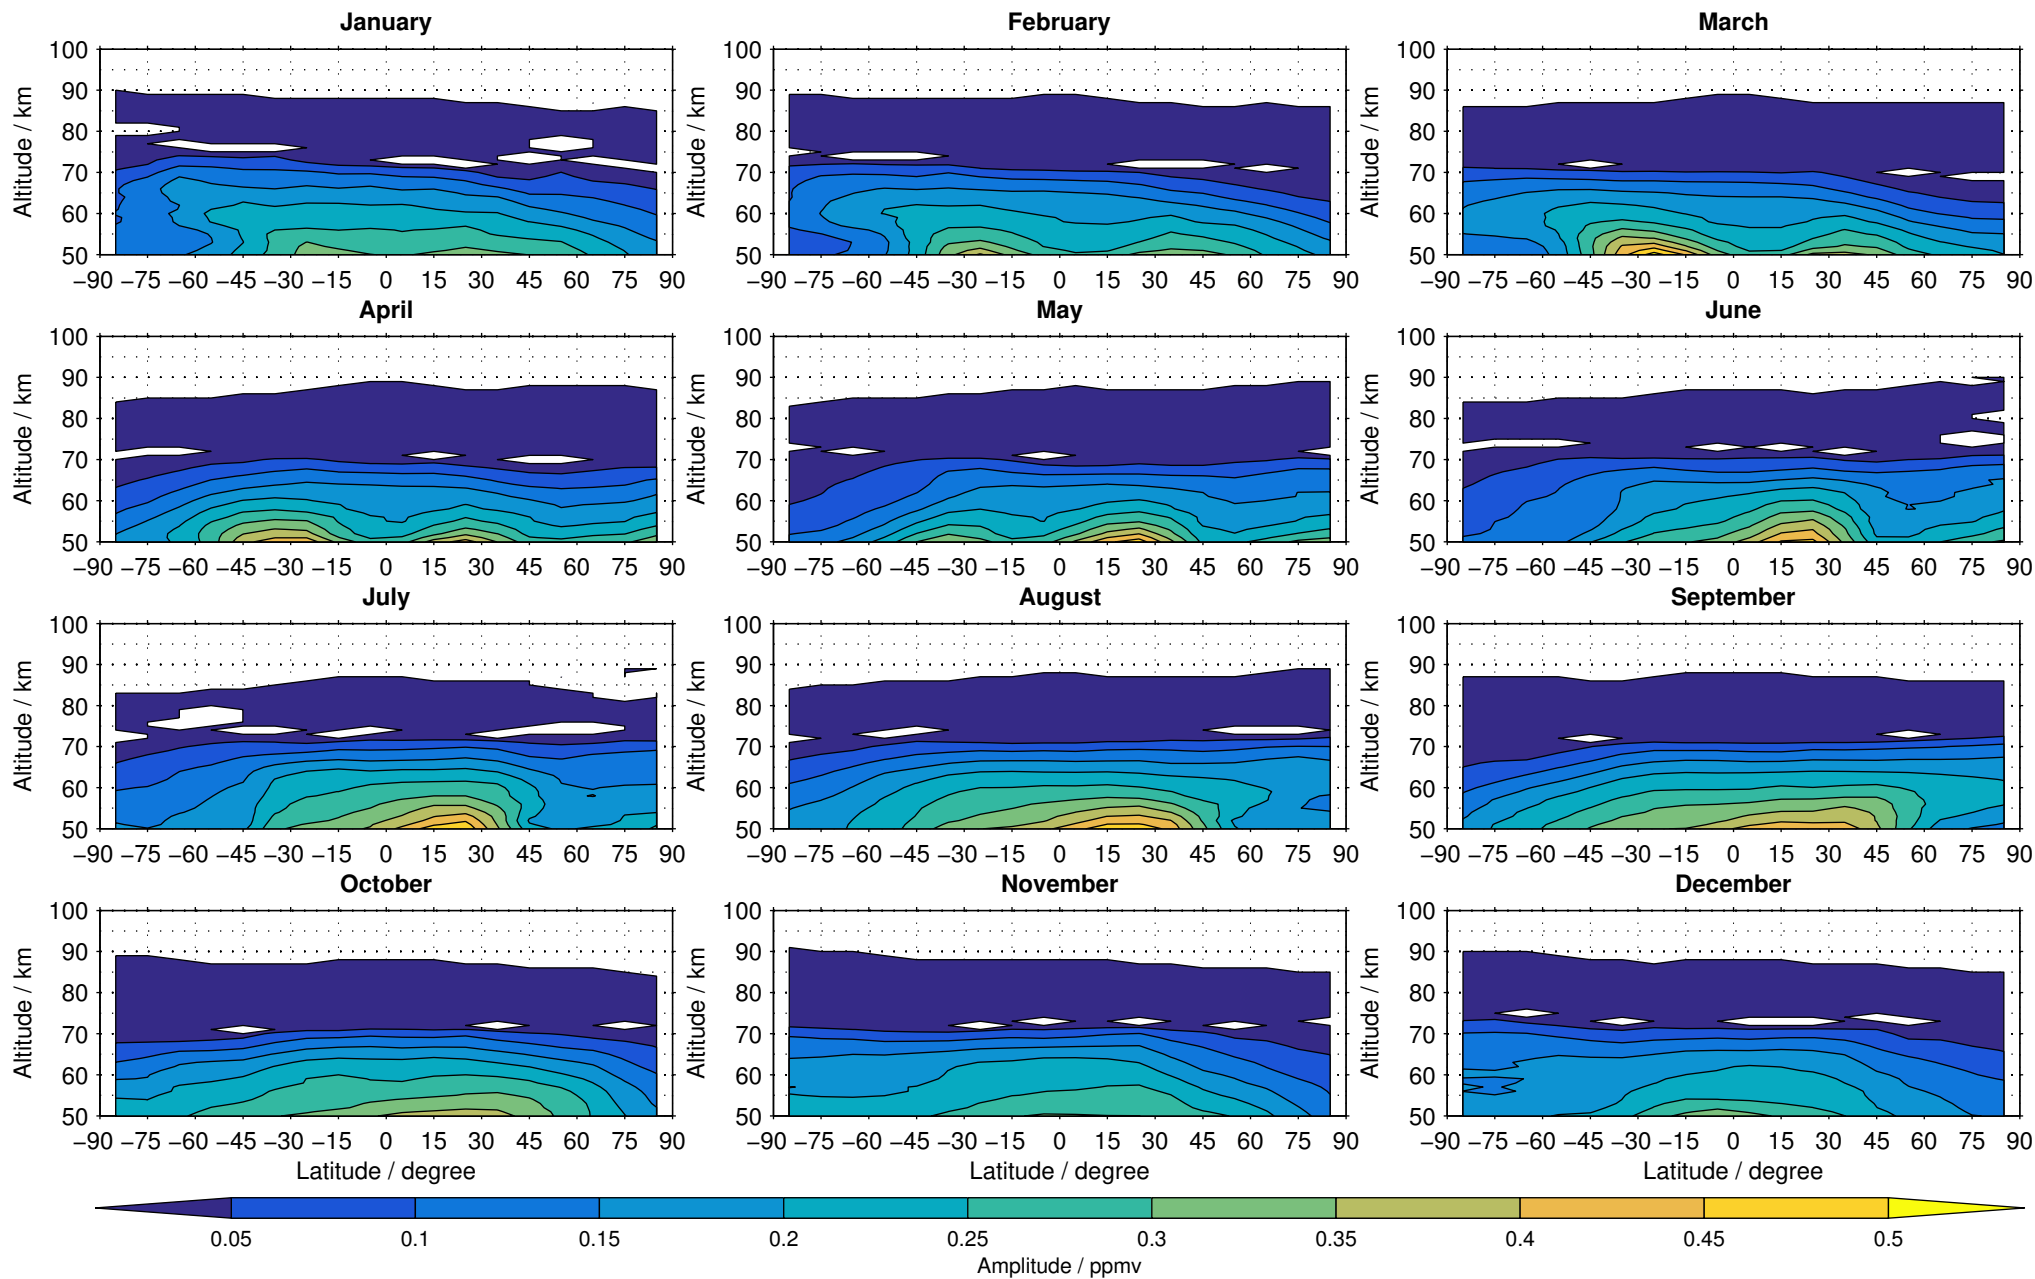

Envisat/MIPAS (IMKIAA) V5R v521 MA methane distribution for 2011

Creation Time:
14-03-2017
10:26:45 LT