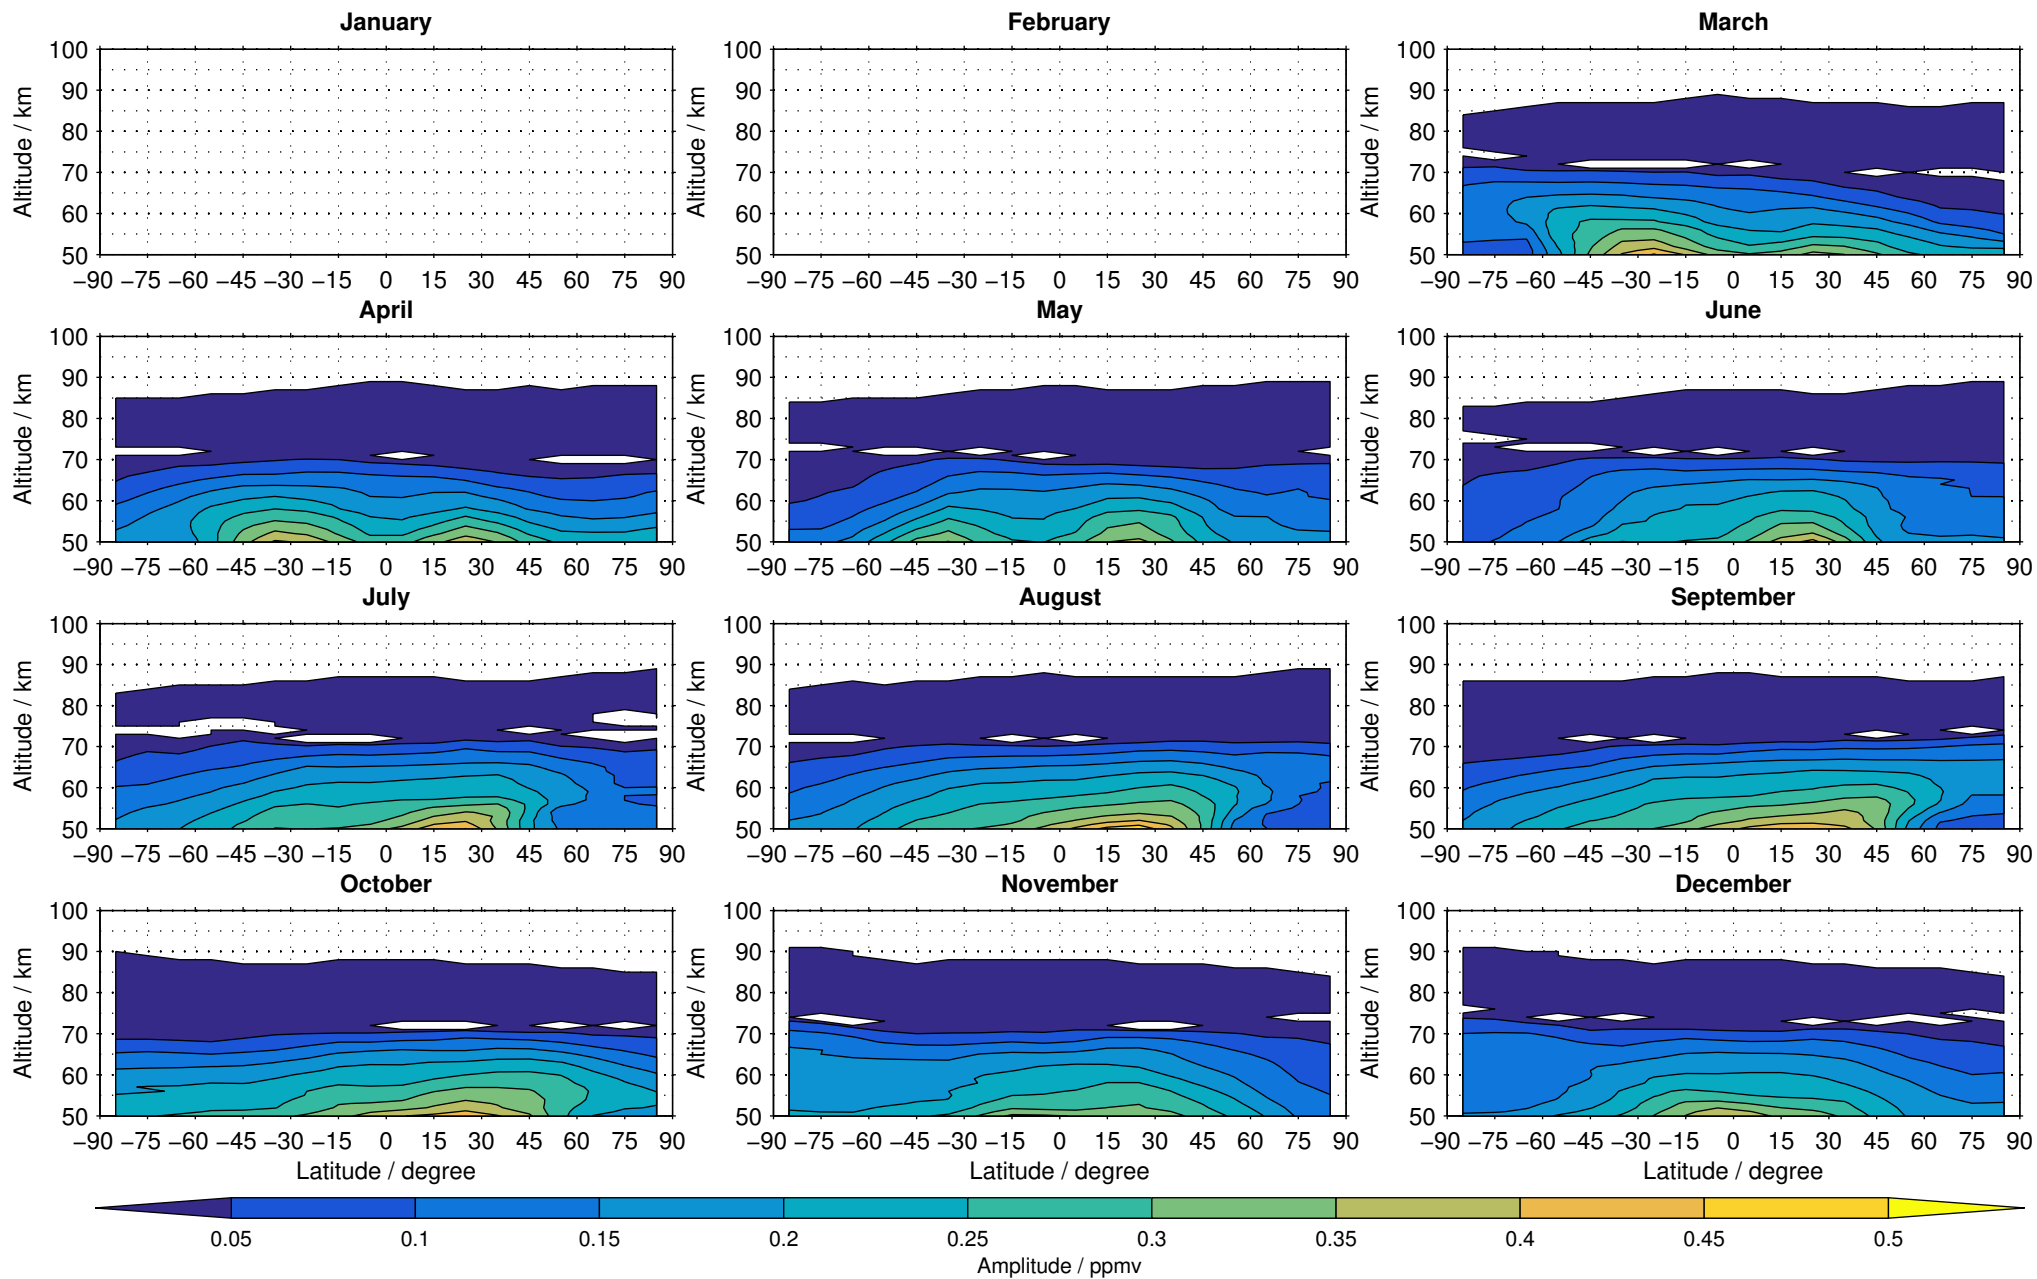

Envisat/MIPAS (IMKIAA) V5R v521 MA methane distribution for 2007

Creation Time:
14-03-2017
10:26:42 LT