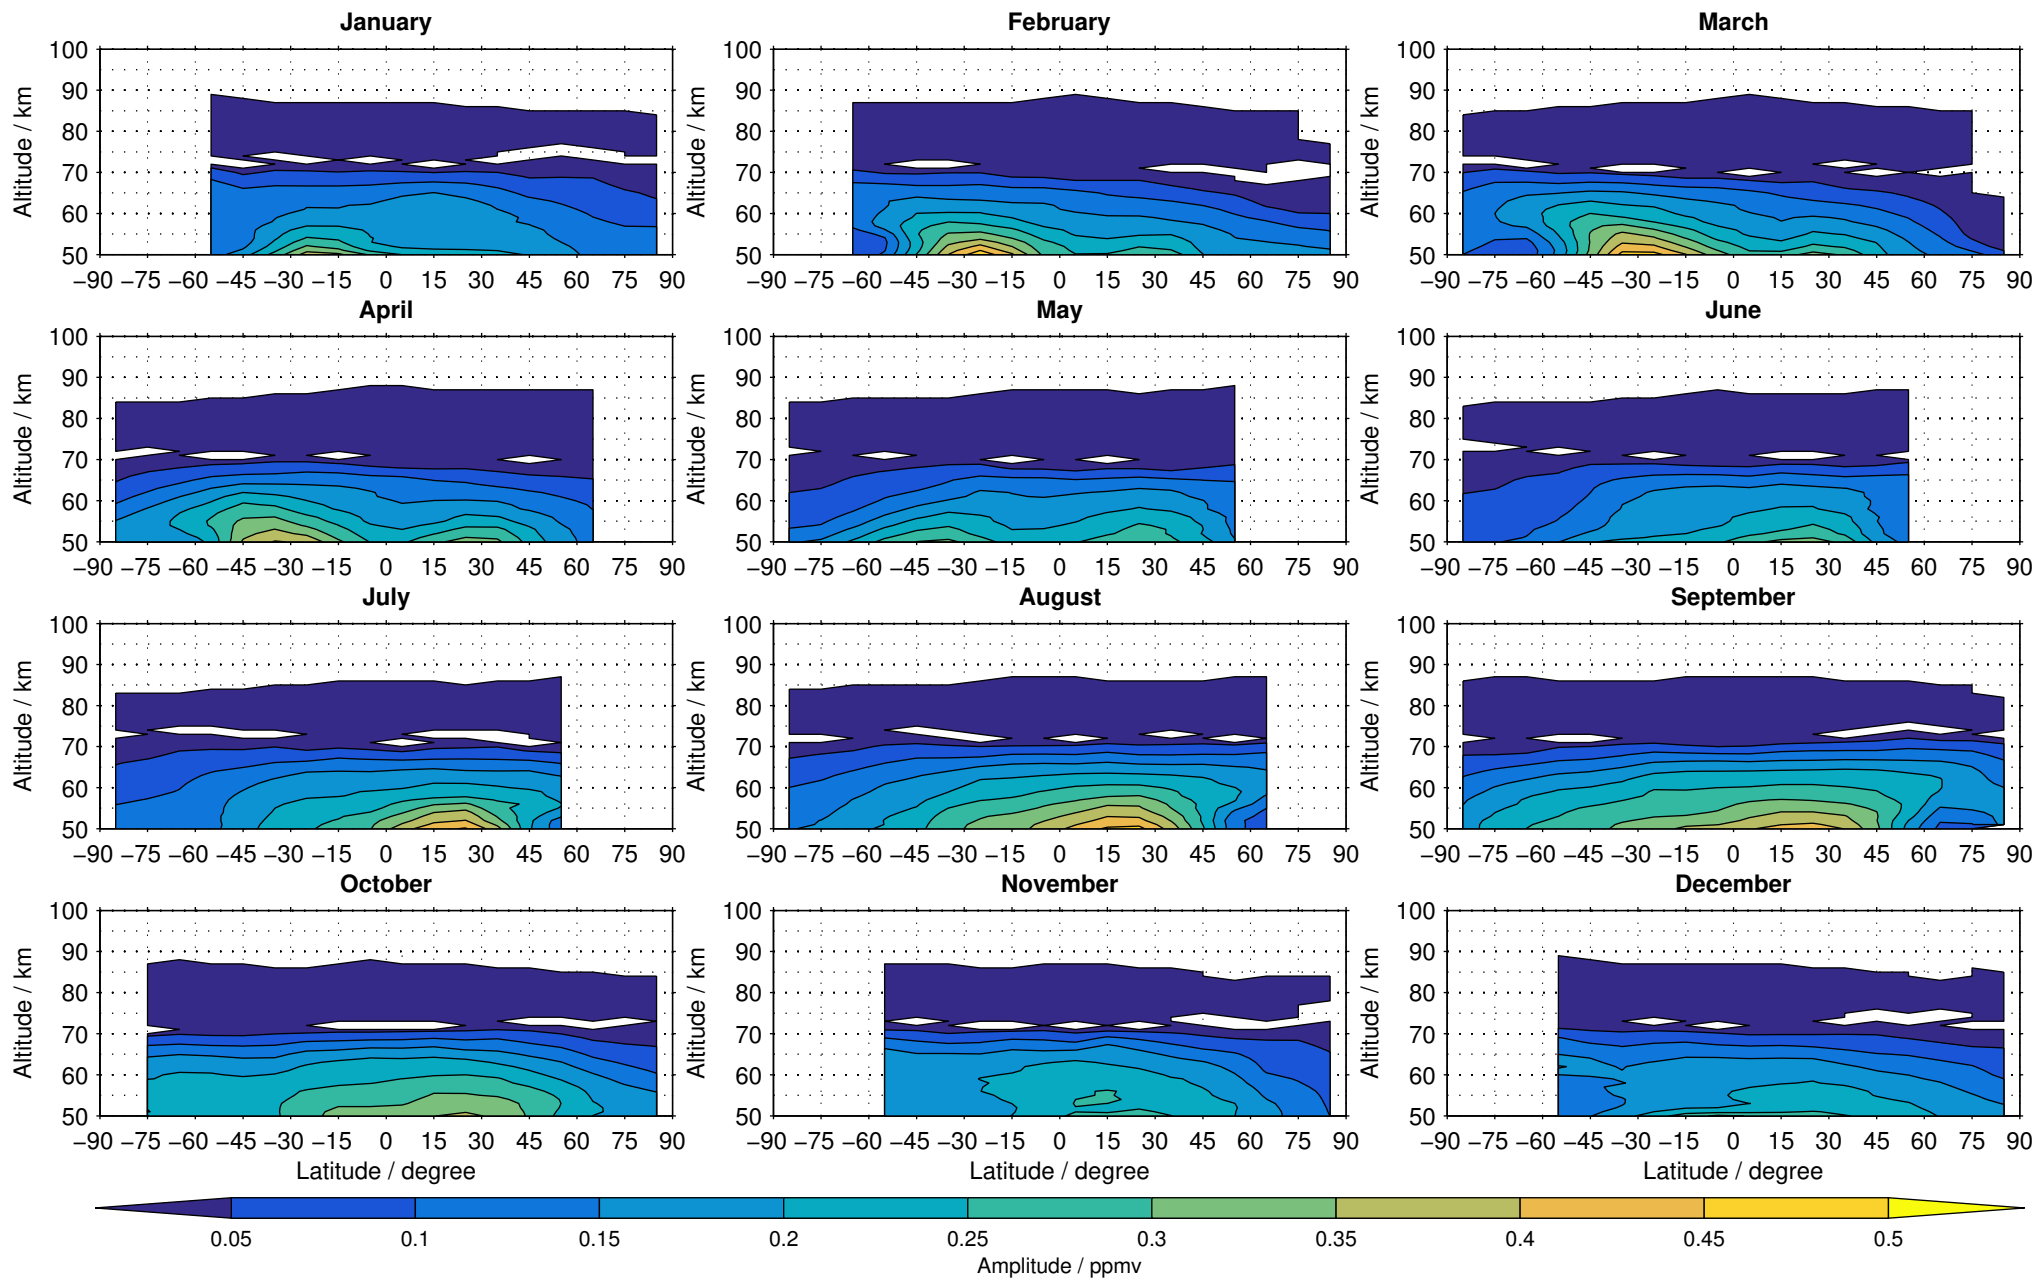

Envisat/MIPAS (IMKIAA) V5R v521 MA nighttime methane distribution for 2007

Creation Time:
14-03-2017
10:27:00 LT

Envisat/MIPAS (IMKIAA) V5R v521 MA nighttime methane distribution for 2008

Creation Time:
14-03-2017
10:27:01 LT

Envisat/MIPAS (IMKIAA) V5R v521 MA nighttime methane distribution for 2009

Creation Time:
14-03-2017
10:27:02 LT

Envisat/MIPAS (IMKIAA) V5R v521 MA nighttime methane distribution for 2010

Creation Time:
14-03-2017
10:27:03 LT

Envisat/MIPAS (IMKIAA) V5R v521 MA nighttime methane distribution for 2011

Creation Time:
14-03-2017
10:27:04 LT

Envisat/MIPAS (IMKIAA) V5R v521 MA nighttime methane distribution for 2012

Creation Time:
14-03-2017
10:27:04 LT