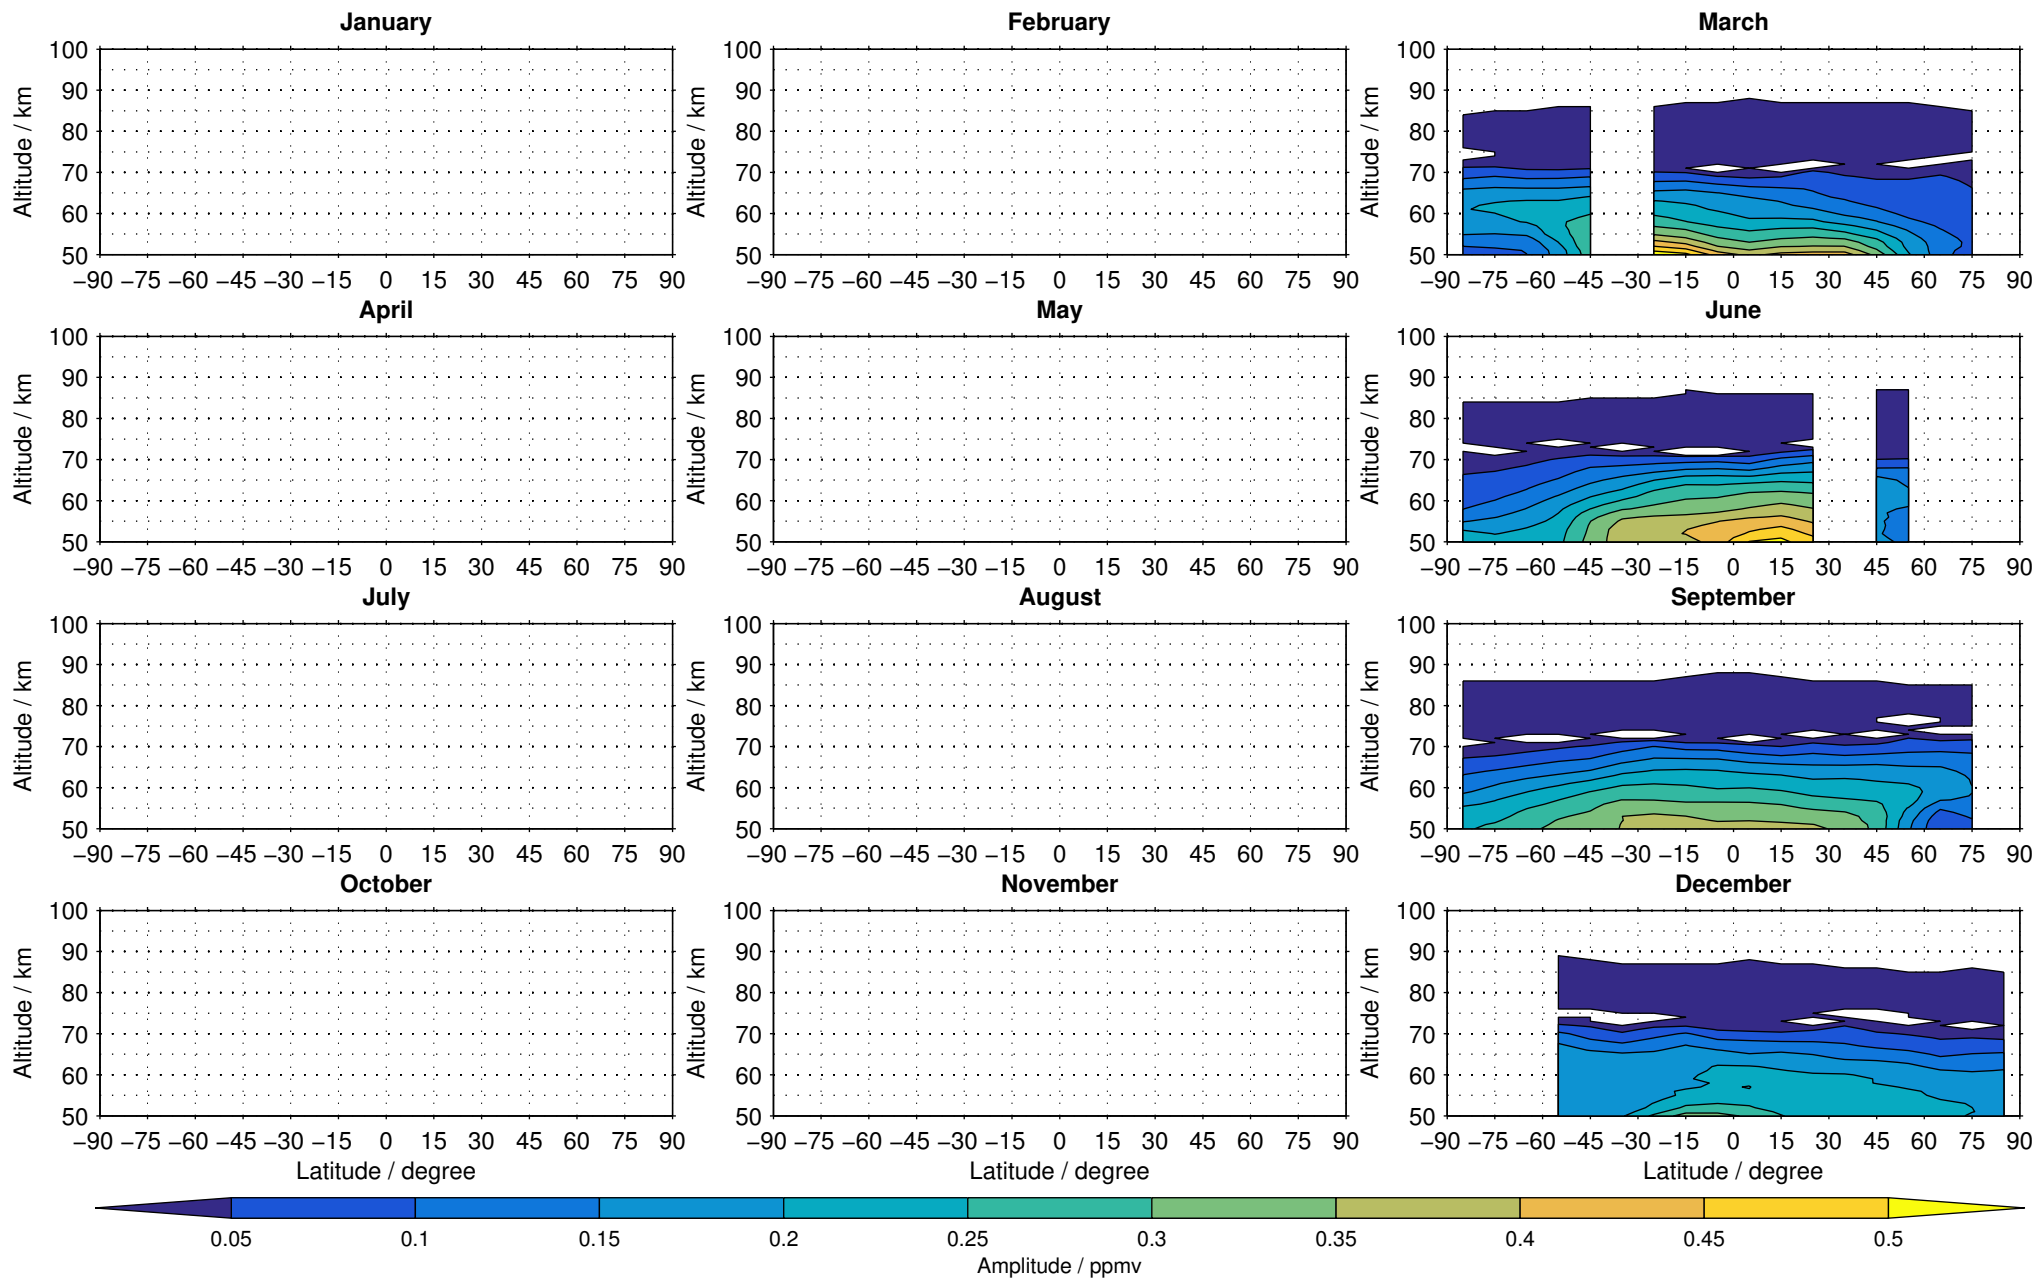

Envisat/MIPAS (IMKIAA) V5R v521 MA nighttime methane distribution for 2005

Creation Time:
14-03-2017
10:26:59 LT

Envisat/MIPAS (IMKIAA) V5R v521 MA nighttime methane distribution for 2006

Creation Time:
14-03-2017
10:27:00 LT

Envisat/MIPAS (IMKIAA) V5R v521 MA nighttime methane distribution for 2007

Creation Time:
14-03-2017
10:27:00 LT

Envisat/MIPAS (IMKIAA) V5R v521 MA nighttime methane distribution for 2008

Creation Time:
14-03-2017
10:27:01 LT

Envisat/MIPAS (IMKIAA) V5R v521 MA nighttime methane distribution for 2009

Creation Time:
14-03-2017
10:27:02 LT

Envisat/MIPAS (IMKIAA) V5R v521 MA nighttime methane distribution for 2010

Creation Time:
14-03-2017
10:27:03 LT

Envisat/MIPAS (IMKIAA) V5R v521 MA nighttime methane distribution for 2011

Creation Time:
14-03-2017
10:27:04 LT

Envisat/MIPAS (IMKIAA) V5R v521 MA nighttime methane distribution for 2012

Creation Time:
14-03-2017
10:27:04 LT