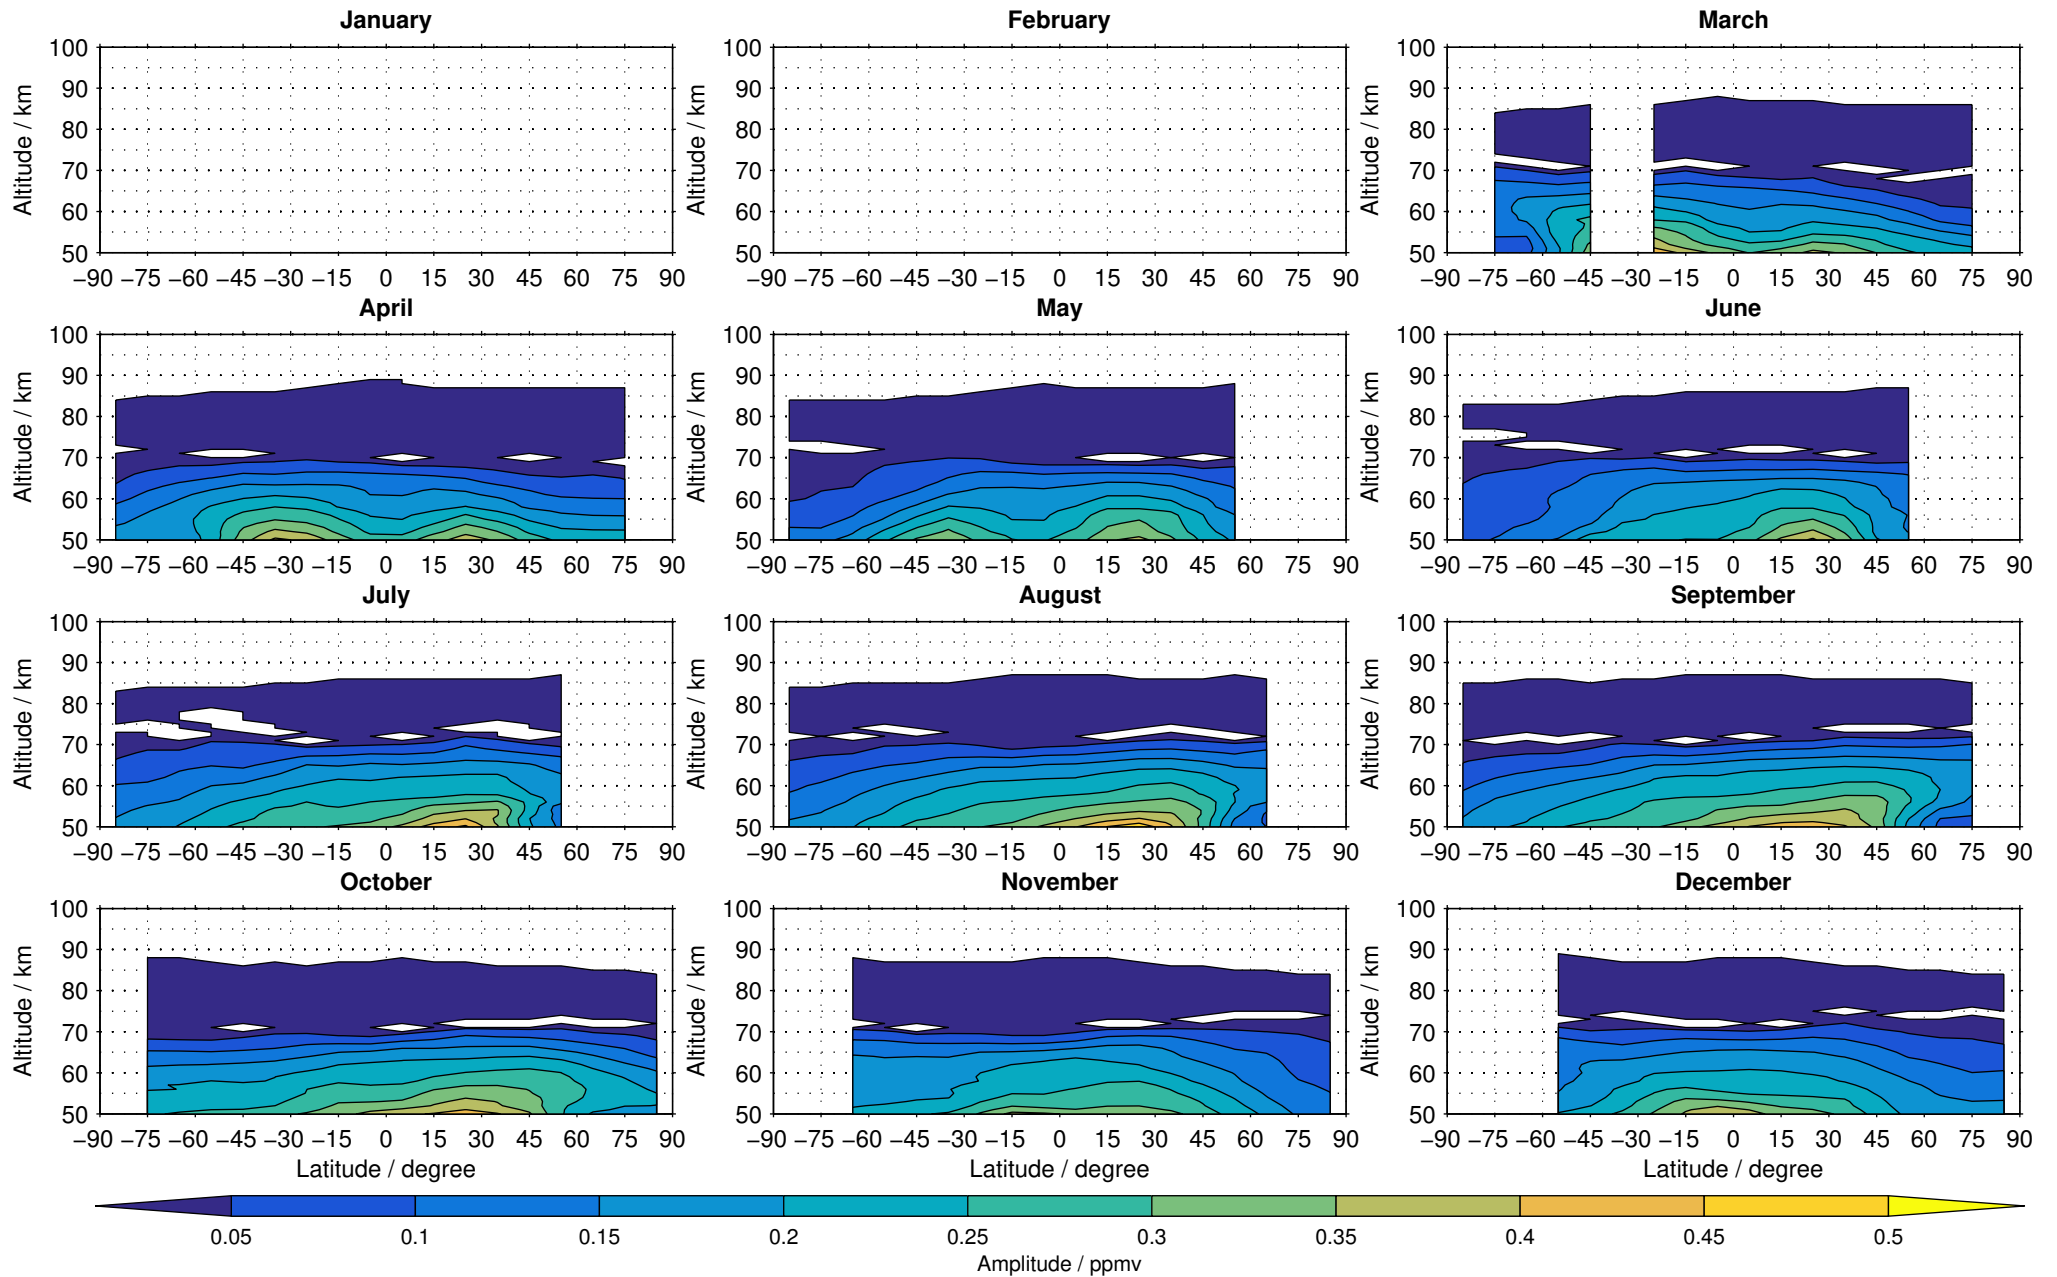

Envisat/MIPAS (IMKIAA) V5R v521 MA nighttime methane distribution for 2005

Creation Time:
14-03-2017
10:26:59 LT

Envisat/MIPAS (IMKIAA) V5R v521 MA nighttime methane distribution for 2006

Creation Time:
14-03-2017
10:27:00 LT

Envisat/MIPAS (IMKIAA) V5R v521 MA nighttime methane distribution for 2007

Creation Time:
14-03-2017
10:27:00 LT

Envisat/MIPAS (IMKIAA) V5R v521 MA nighttime methane distribution for 2008

Creation Time:
14-03-2017
10:27:01 LT

Envisat/MIPAS (IMKIAA) V5R v521 MA nighttime methane distribution for 2009

Creation Time:
14-03-2017
10:27:02 LT

Envisat/MIPAS (IMKIAA) V5R v521 MA nighttime methane distribution for 2010

Creation Time:
14-03-2017
10:27:03 LT

Envisat/MIPAS (IMKIAA) V5R v521 MA nighttime methane distribution for 2011

Creation Time:
14-03-2017
10:27:04 LT

Envisat/MIPAS (IMKIAA) V5R v521 MA nighttime methane distribution for 2012

Creation Time:
14-03-2017
10:27:04 LT