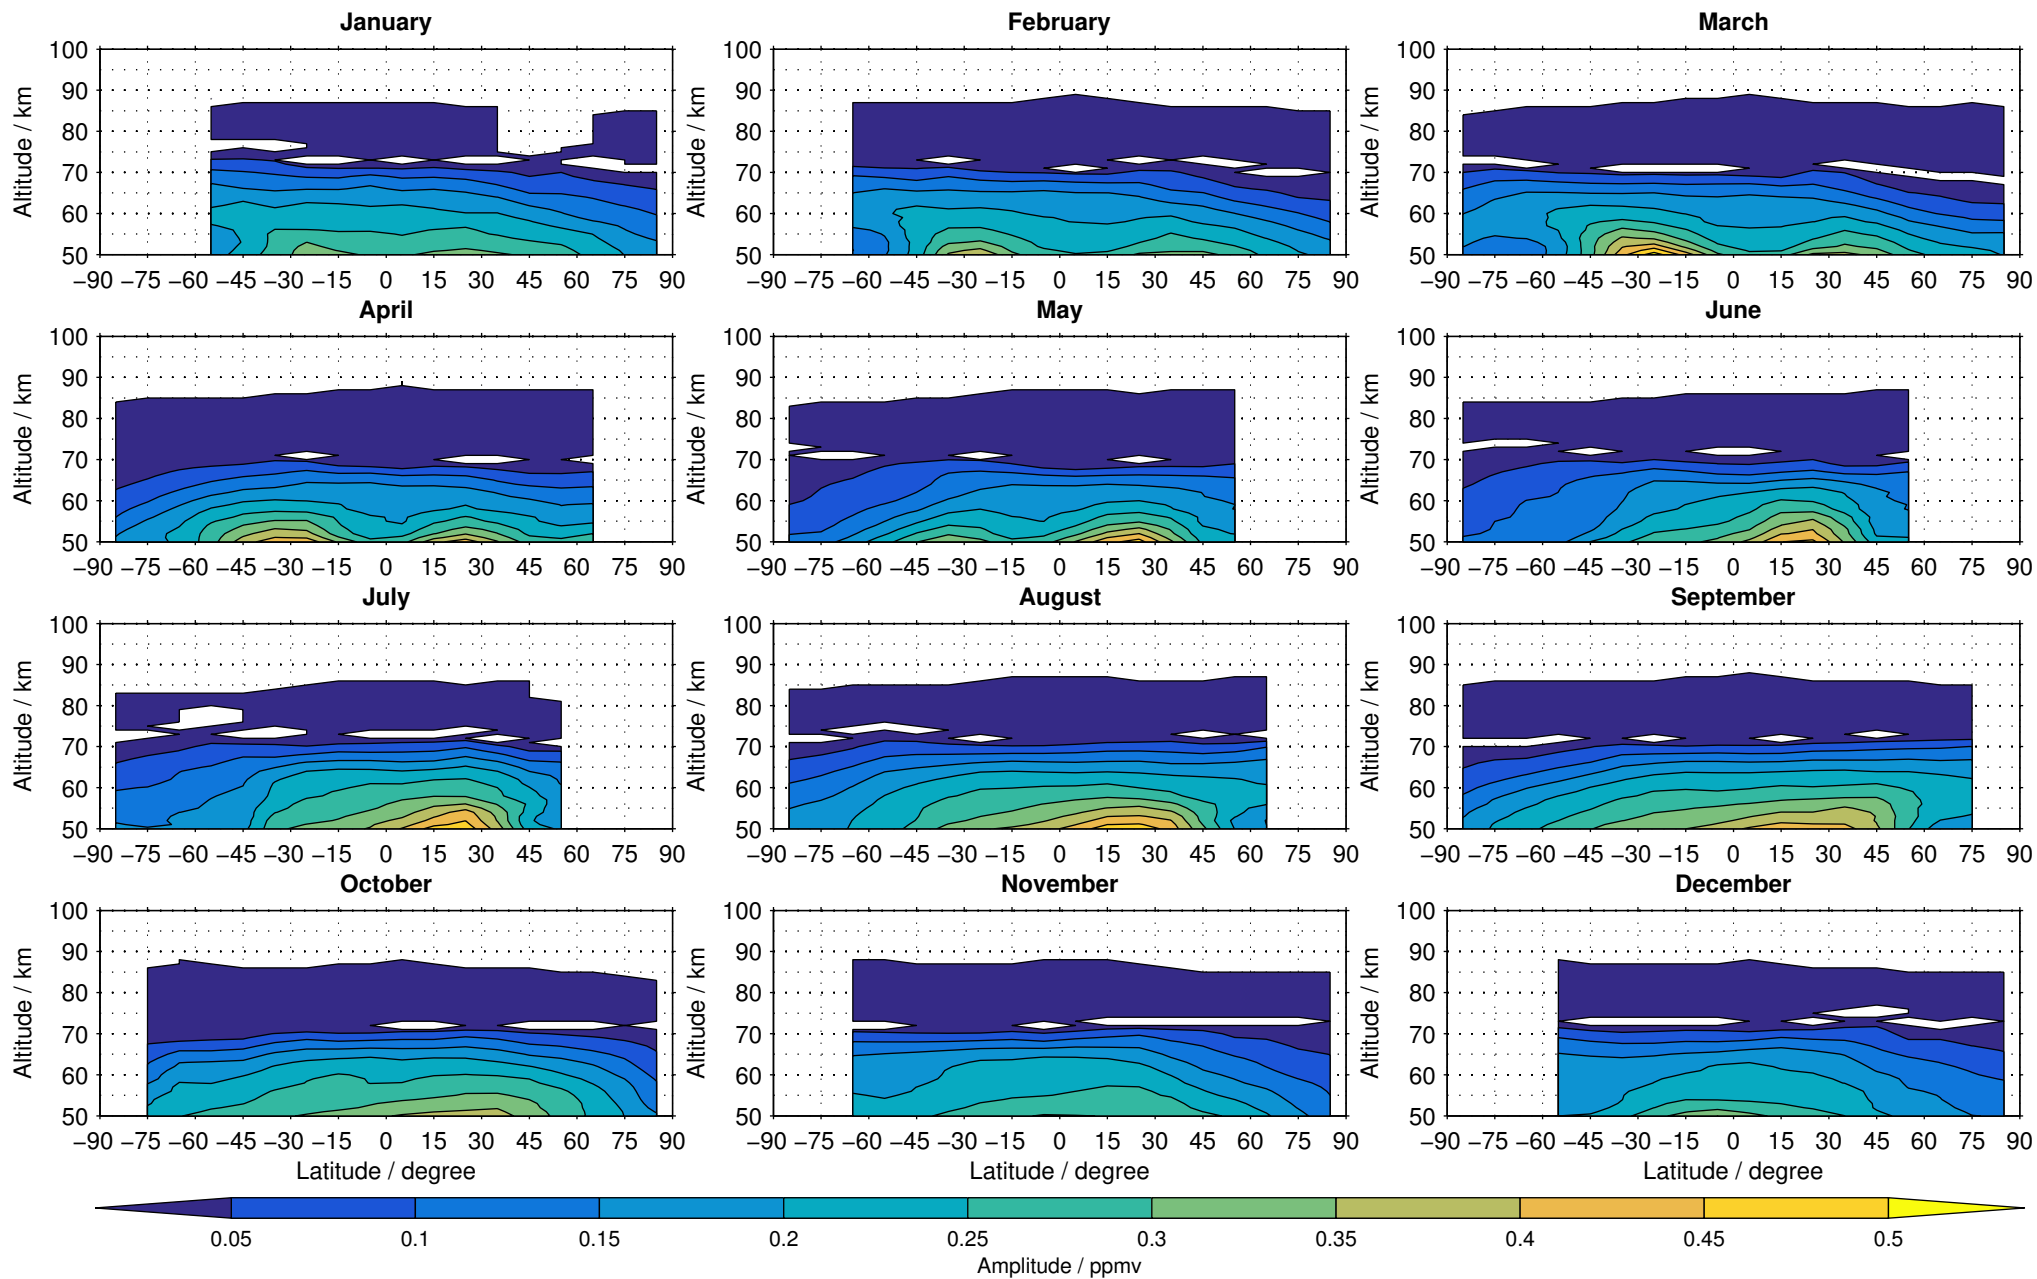

Envisat/MIPAS (IMKIAA) V5R v521 MA nighttime methane distribution for 2007

Creation Time:
14-03-2017
10:27:00 LT

Envisat/MIPAS (IMKIAA) V5R v521 MA nighttime methane distribution for 2008

Creation Time:
14-03-2017
10:27:01 LT

Envisat/MIPAS (IMKIAA) V5R v521 MA nighttime methane distribution for 2009

Creation Time:
14-03-2017
10:27:02 LT

Envisat/MIPAS (IMKIAA) V5R v521 MA nighttime methane distribution for 2010

Creation Time:
14-03-2017
10:27:03 LT

Envisat/MIPAS (IMKIAA) V5R v521 MA nighttime methane distribution for 2011

Creation Time:
14-03-2017
10:27:04 LT

Envisat/MIPAS (IMKIAA) V5R v521 MA nighttime methane distribution for 2012

Creation Time:
14-03-2017
10:27:04 LT