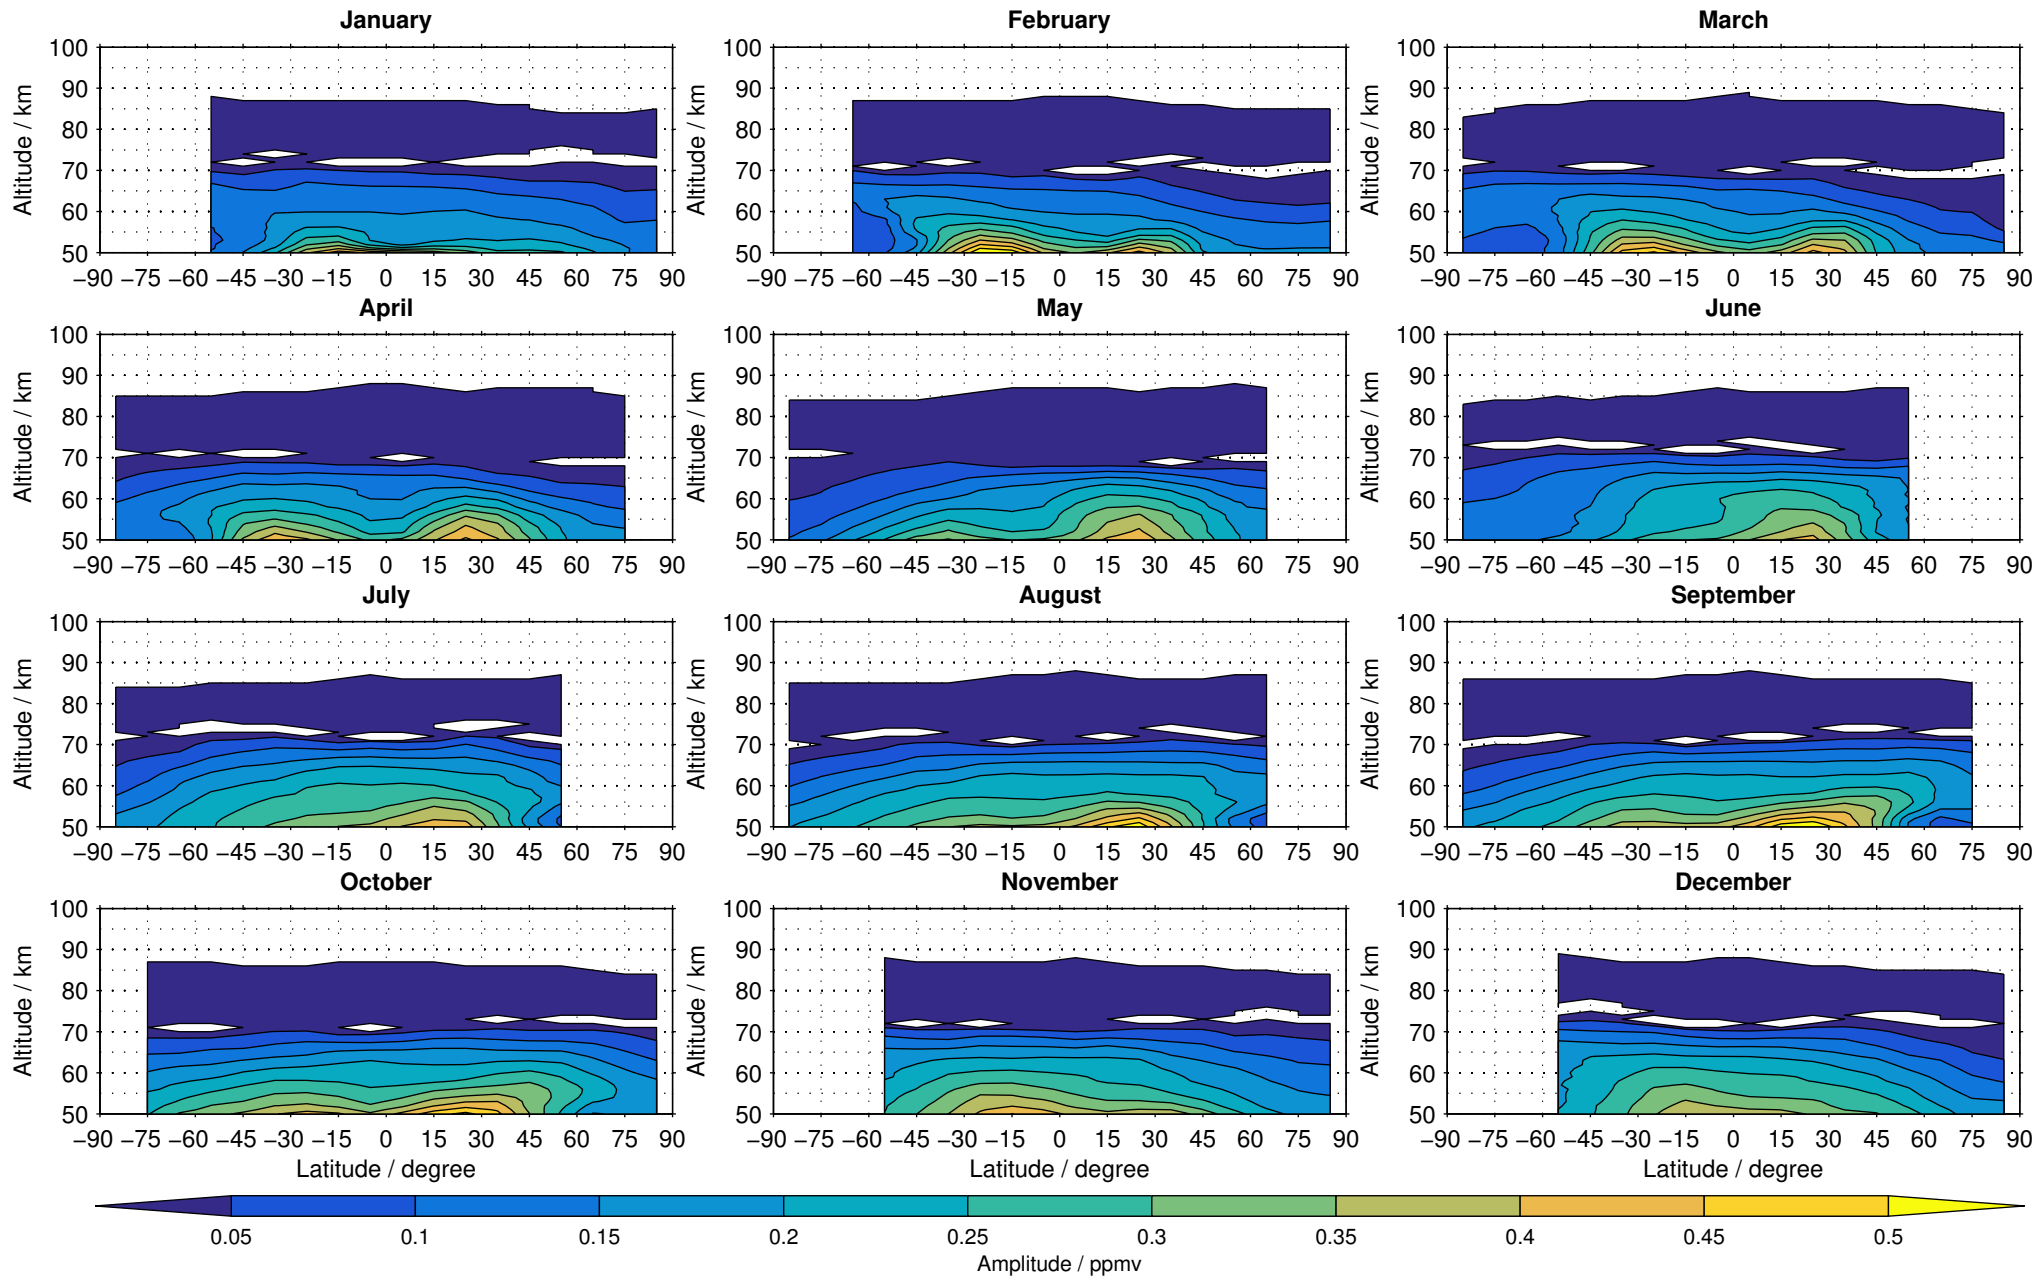

Envisat/MIPAS (IMKIAA) V5R v521 MA nighttime methane distribution for 2007

Creation Time:
14-03-2017
10:27:00 LT

Envisat/MIPAS (IMKIAA) V5R v521 MA nighttime methane distribution for 2008

Creation Time:
14-03-2017
10:27:01 LT

Envisat/MIPAS (IMKIAA) V5R v521 MA nighttime methane distribution for 2009

Creation Time:
14-03-2017
10:27:02 LT

Envisat/MIPAS (IMKIAA) V5R v521 MA nighttime methane distribution for 2010

Creation Time:
14-03-2017
10:27:03 LT

Envisat/MIPAS (IMKIAA) V5R v521 MA nighttime methane distribution for 2011

Creation Time:
14-03-2017
10:27:04 LT

Envisat/MIPAS (IMKIAA) V5R v521 MA nighttime methane distribution for 2012

Creation Time:
14-03-2017
10:27:04 LT