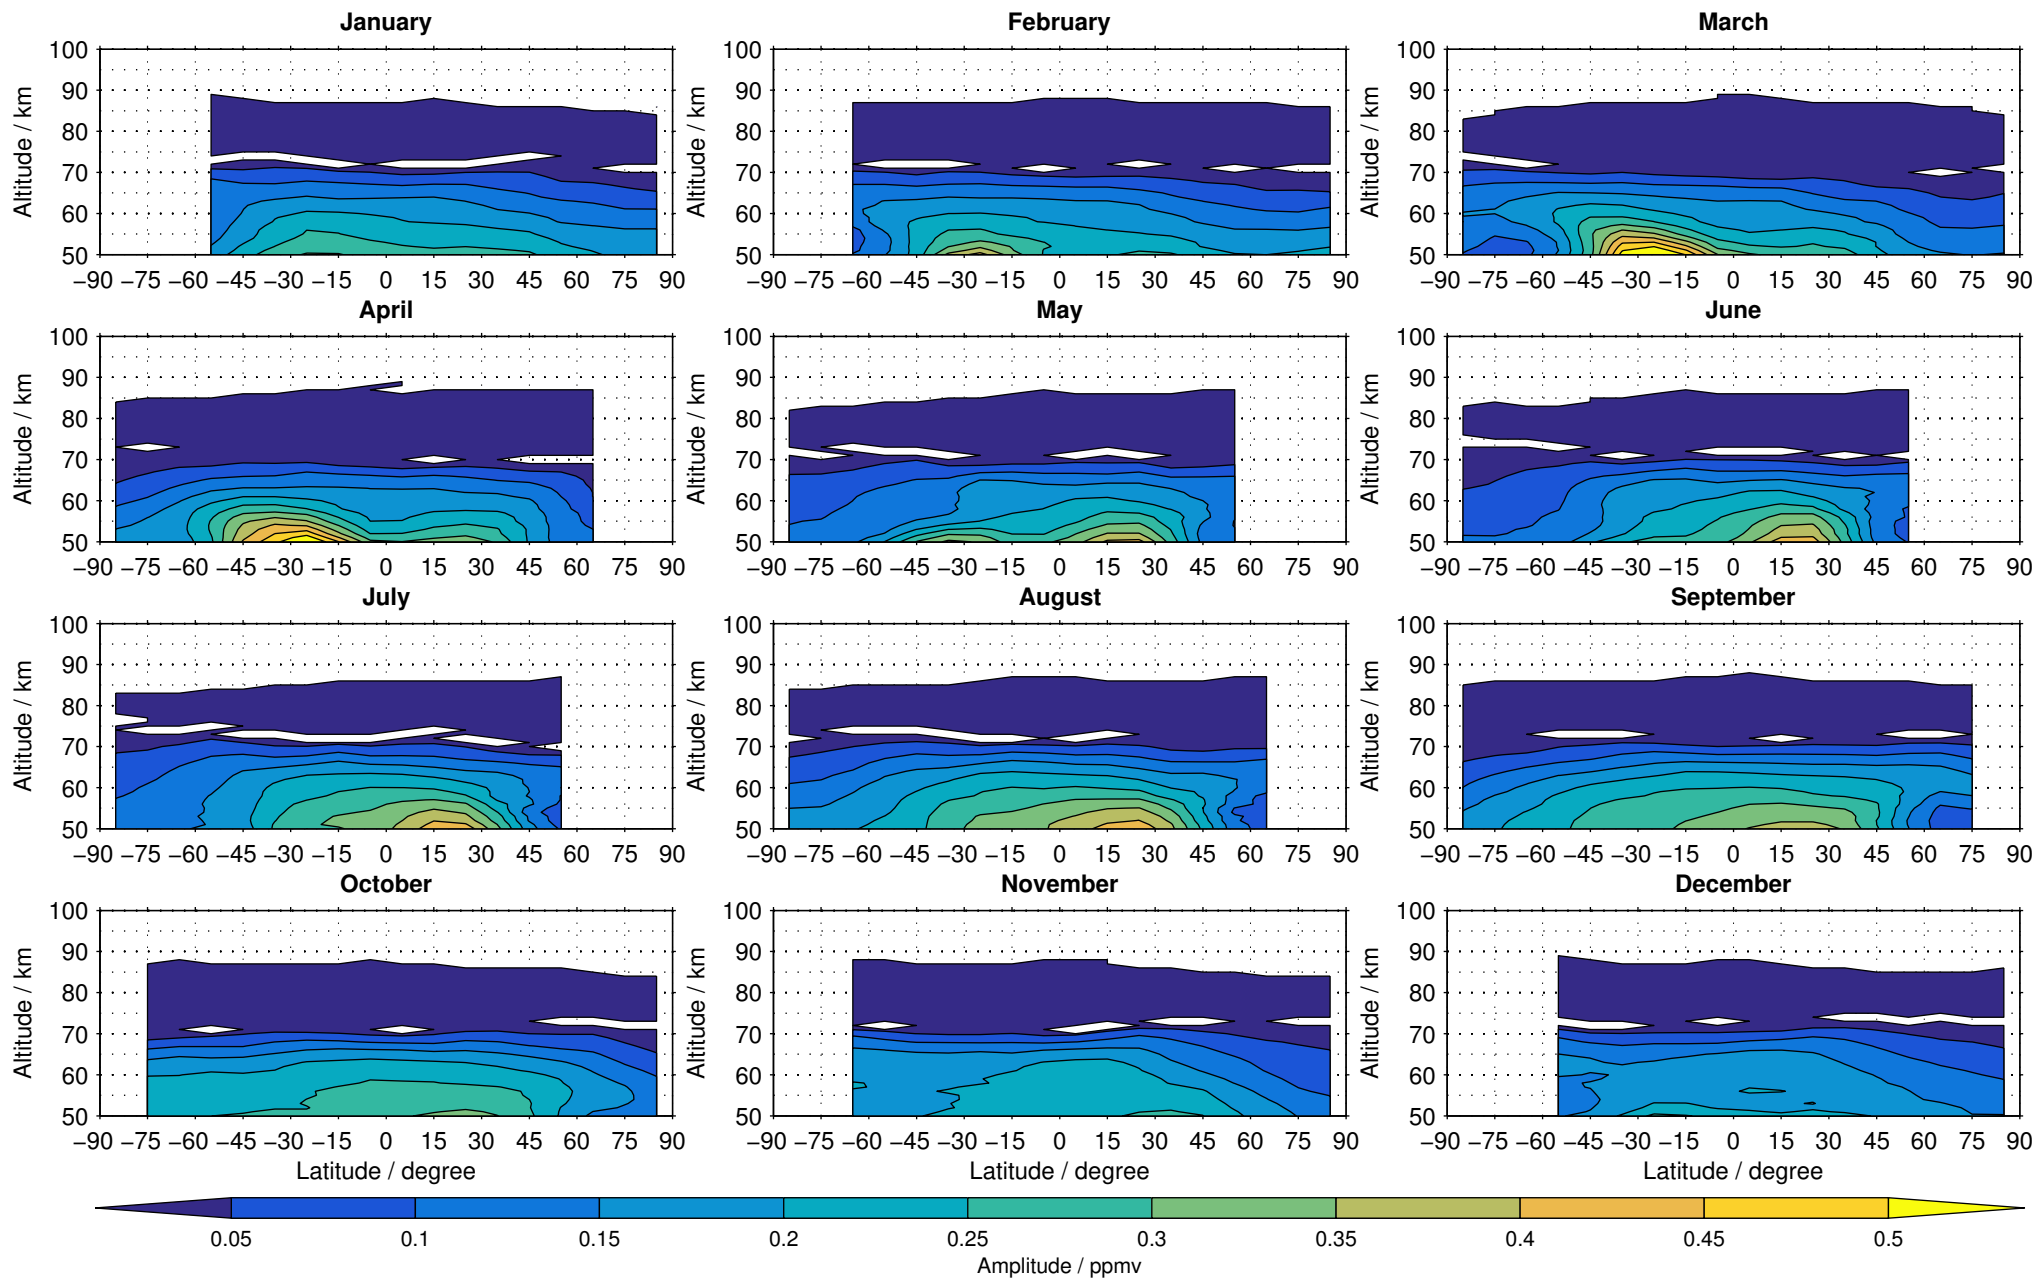

Envisat/MIPAS (IMKIAA) V5R v521 MA nighttime methane distribution for 2005

Creation Time:
14-03-2017
10:26:59 LT

Envisat/MIPAS (IMKIAA) V5R v521 MA nighttime methane distribution for 2006

Creation Time:
14-03-2017
10:27:00 LT

Envisat/MIPAS (IMKIAA) V5R v521 MA nighttime methane distribution for 2007

Creation Time:
14-03-2017
10:27:00 LT

Envisat/MIPAS (IMKIAA) V5R v521 MA nighttime methane distribution for 2008

Creation Time:
14-03-2017
10:27:01 LT

Envisat/MIPAS (IMKIAA) V5R v521 MA nighttime methane distribution for 2009

Creation Time:
14-03-2017
10:27:02 LT

Envisat/MIPAS (IMKIAA) V5R v521 MA nighttime methane distribution for 2010

Creation Time:
14-03-2017
10:27:03 LT

Envisat/MIPAS (IMKIAA) V5R v521 MA nighttime methane distribution for 2011

Creation Time:
14-03-2017
10:27:04 LT

Envisat/MIPAS (IMKIAA) V5R v521 MA nighttime methane distribution for 2012

Creation Time:
14-03-2017
10:27:04 LT