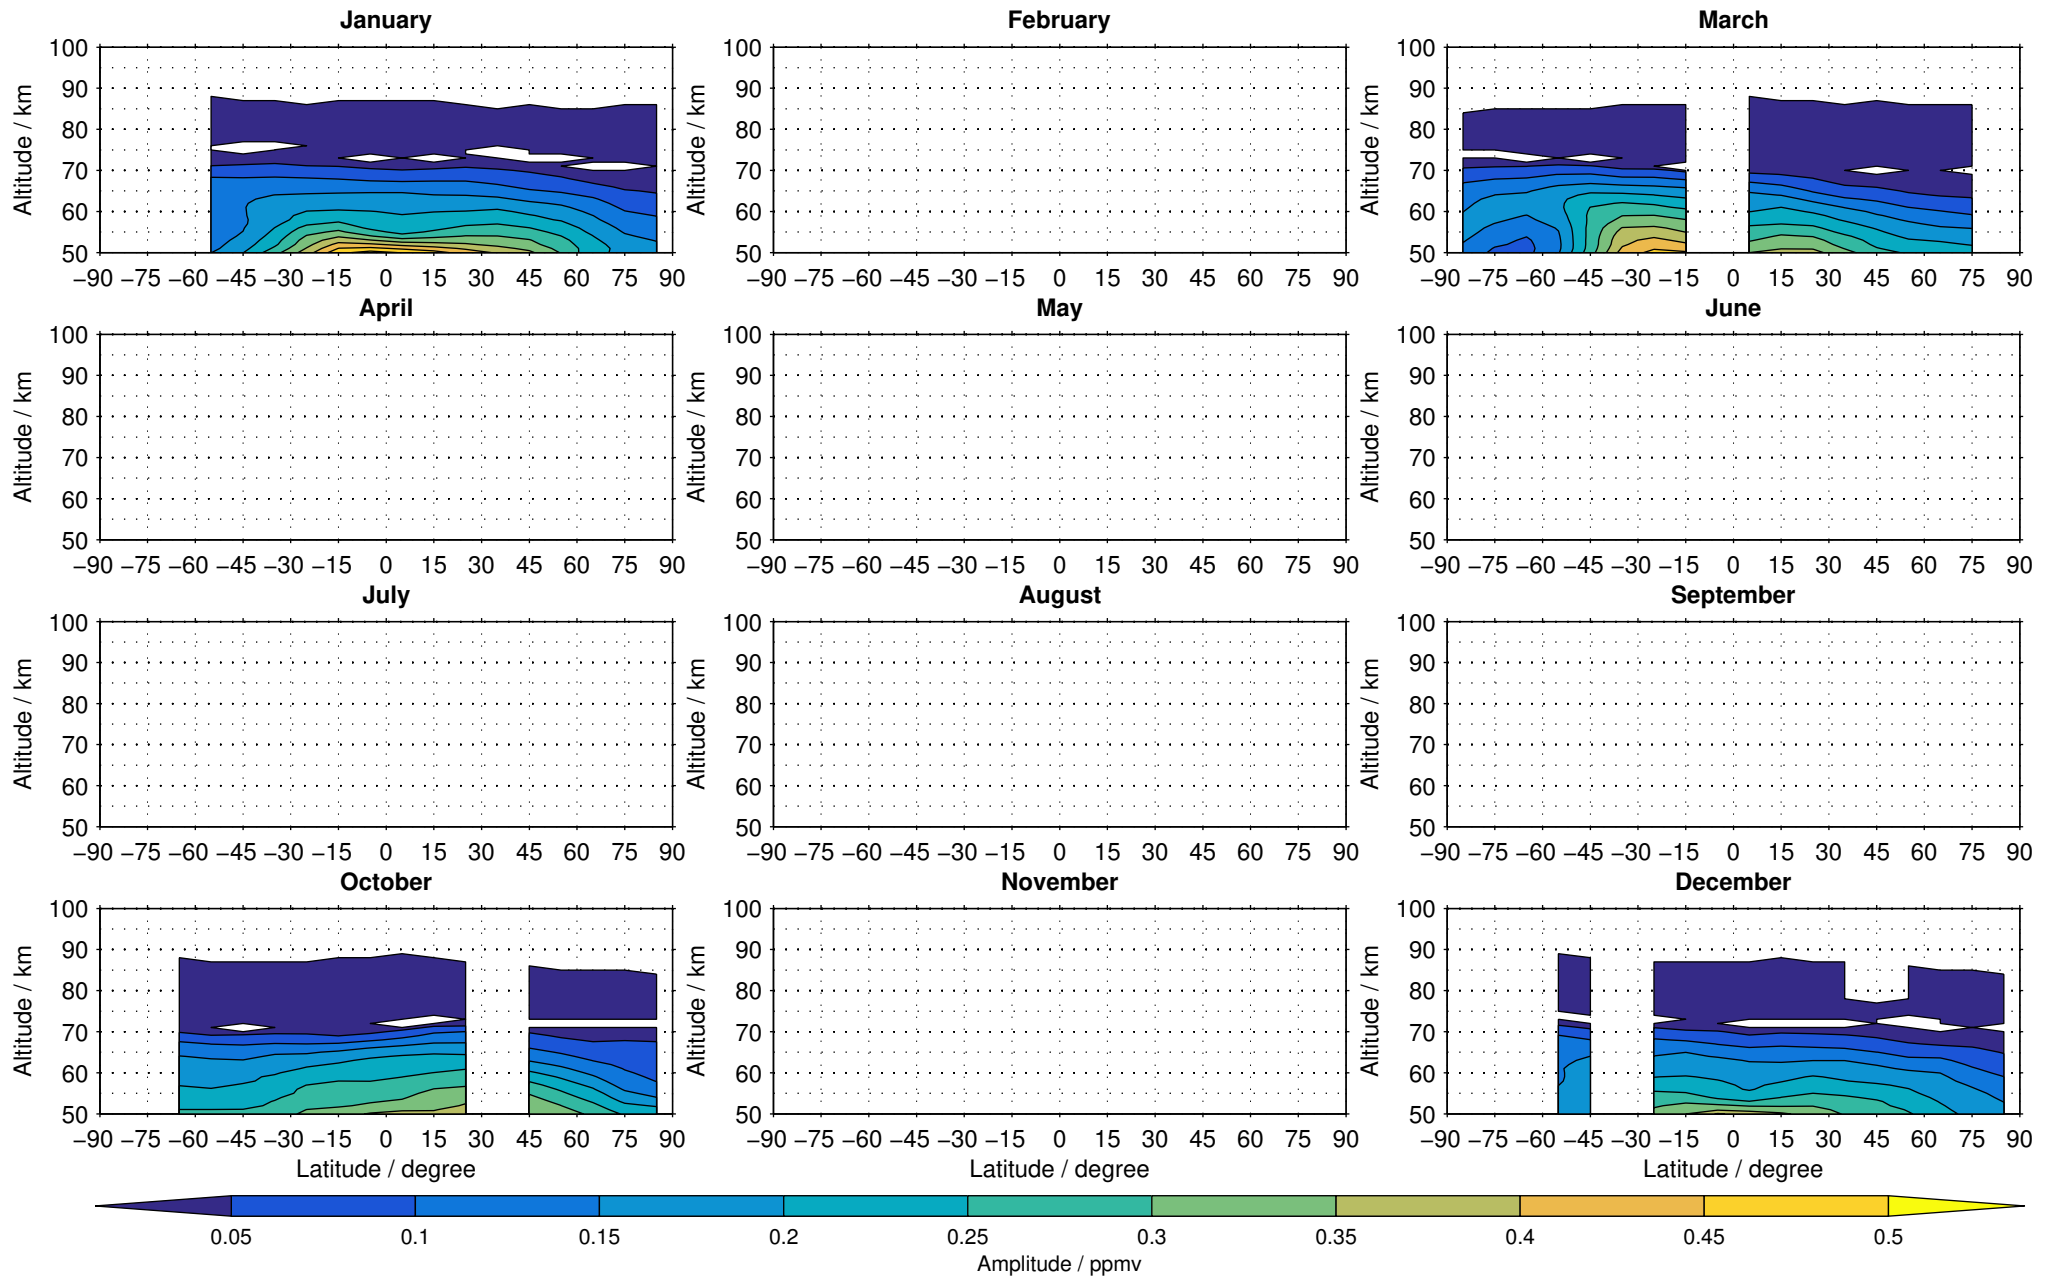

Envisat/MIPAS (IMKIAA) V5R v521 MA nighttime methane distribution for 2005

Creation Time:
14-03-2017
10:26:59 LT

Envisat/MIPAS (IMKIAA) V5R v521 MA nighttime methane distribution for 2006

Creation Time:
14-03-2017
10:27:00 LT

Envisat/MIPAS (IMKIAA) V5R v521 MA nighttime methane distribution for 2007

Creation Time:
14-03-2017
10:27:00 LT

Envisat/MIPAS (IMKIAA) V5R v521 MA nighttime methane distribution for 2008

Creation Time:
14-03-2017
10:27:01 LT

Envisat/MIPAS (IMKIAA) V5R v521 MA nighttime methane distribution for 2009

Creation Time:
14-03-2017
10:27:02 LT

Envisat/MIPAS (IMKIAA) V5R v521 MA nighttime methane distribution for 2010

Creation Time:
14-03-2017
10:27:03 LT