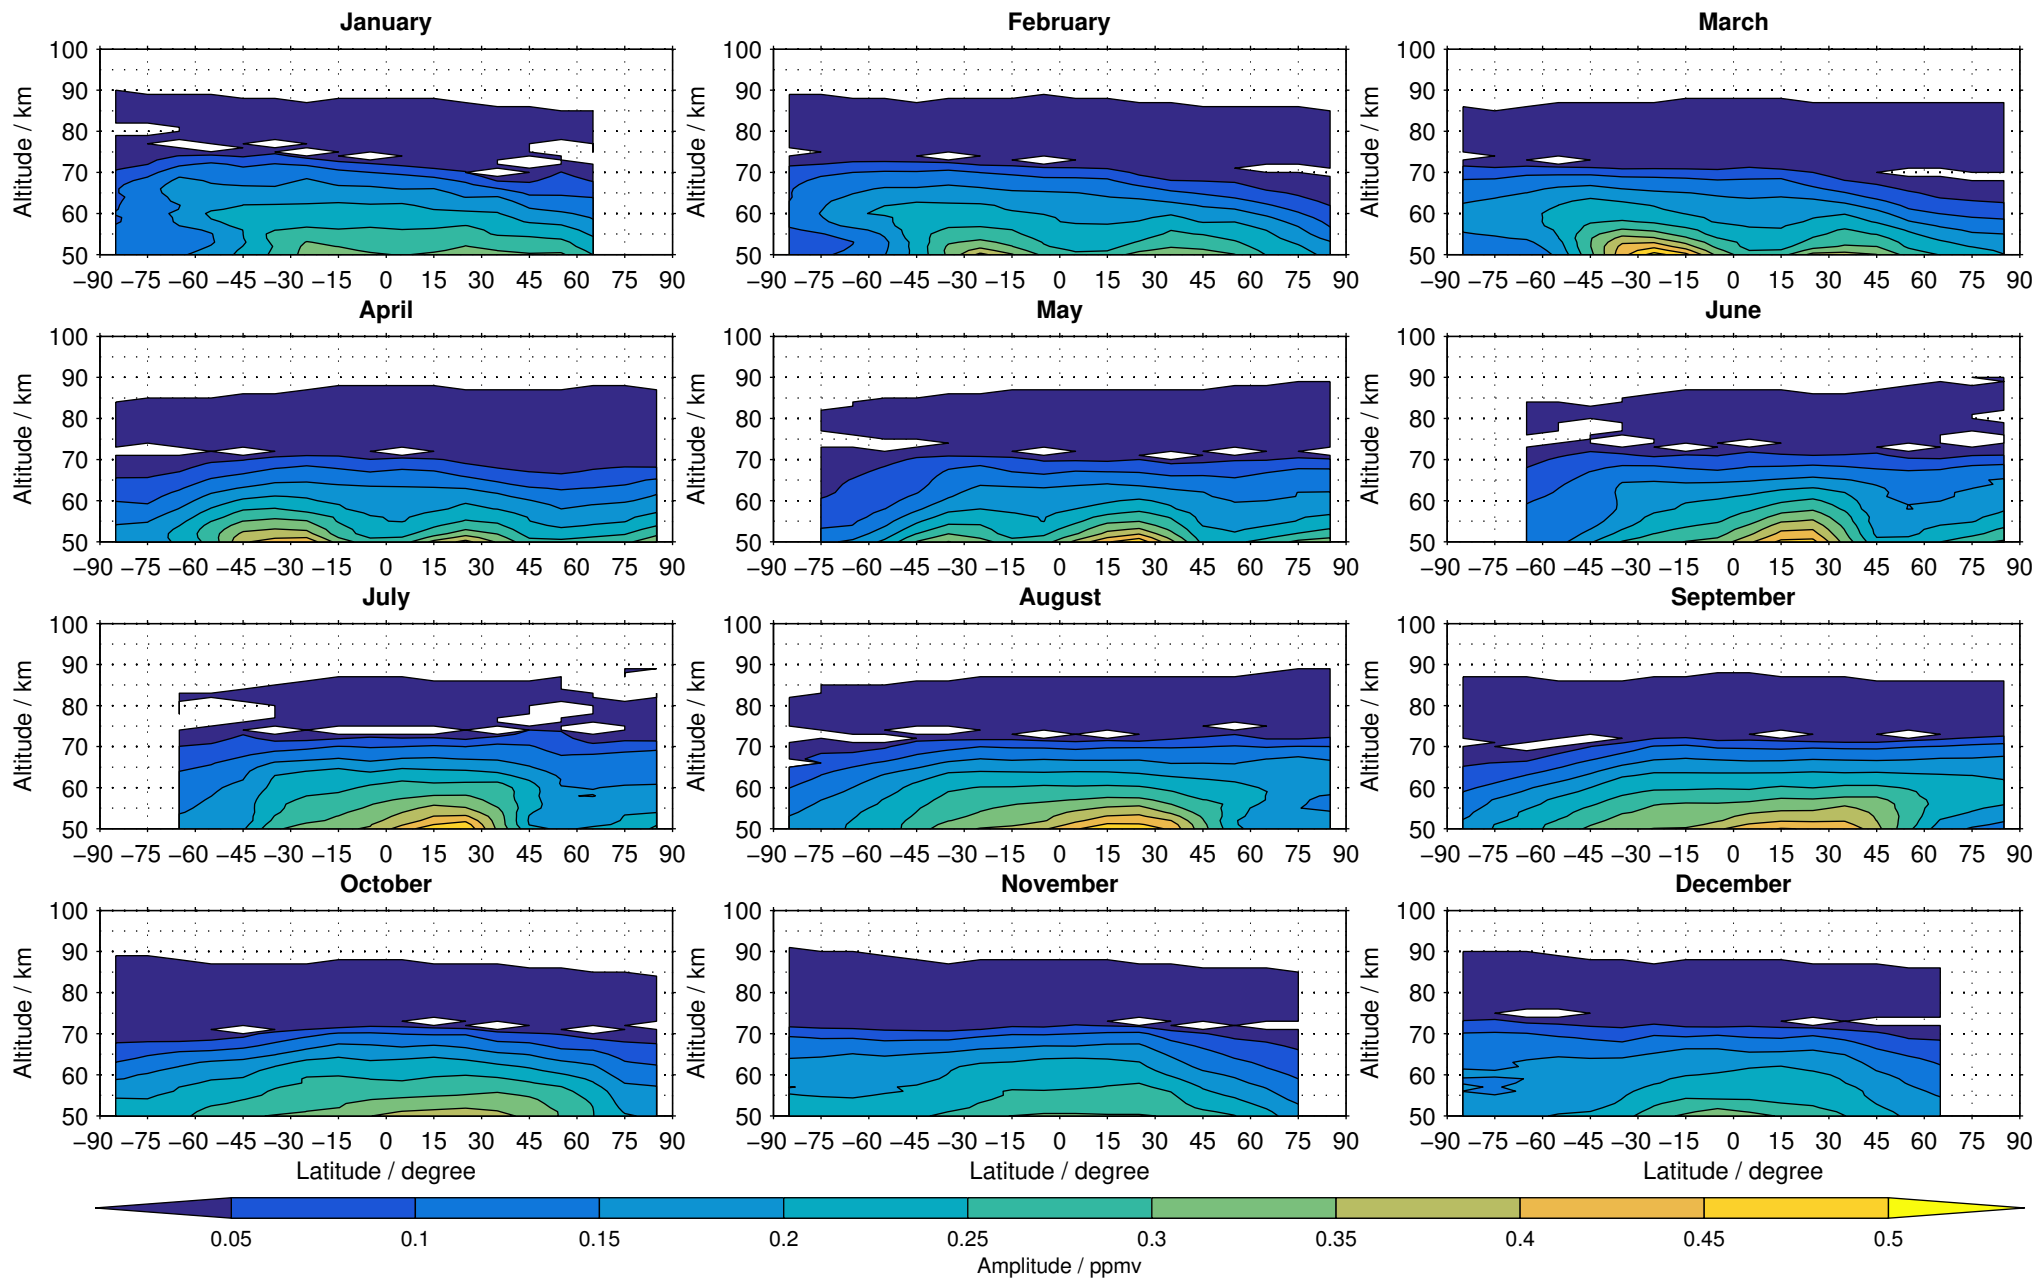

Envisat/MIPAS (IMKIAA) V5R v521 MA daytime methane distribution for 2007

Creation Time:
14-03-2017
10:26:51 LT

Envisat/MIPAS (IMKIAA) V5R v521 MA daytime methane distribution for 2008

Creation Time:
14-03-2017
10:26:52 LT

Envisat/MIPAS (IMKIAA) V5R v521 MA daytime methane distribution for 2009

Creation Time:
14-03-2017
10:26:53 LT

Envisat/MIPAS (IMKIAA) V5R v521 MA daytime methane distribution for 2010

Creation Time:
14-03-2017
10:26:54 LT

Envisat/MIPAS (IMKIAA) V5R v521 MA daytime methane distribution for 2011

Creation Time:
14-03-2017
10:26:55 LT

Envisat/MIPAS (IMKIAA) V5R v521 MA daytime methane distribution for 2012

Creation Time:
14-03-2017
10:26:56 LT