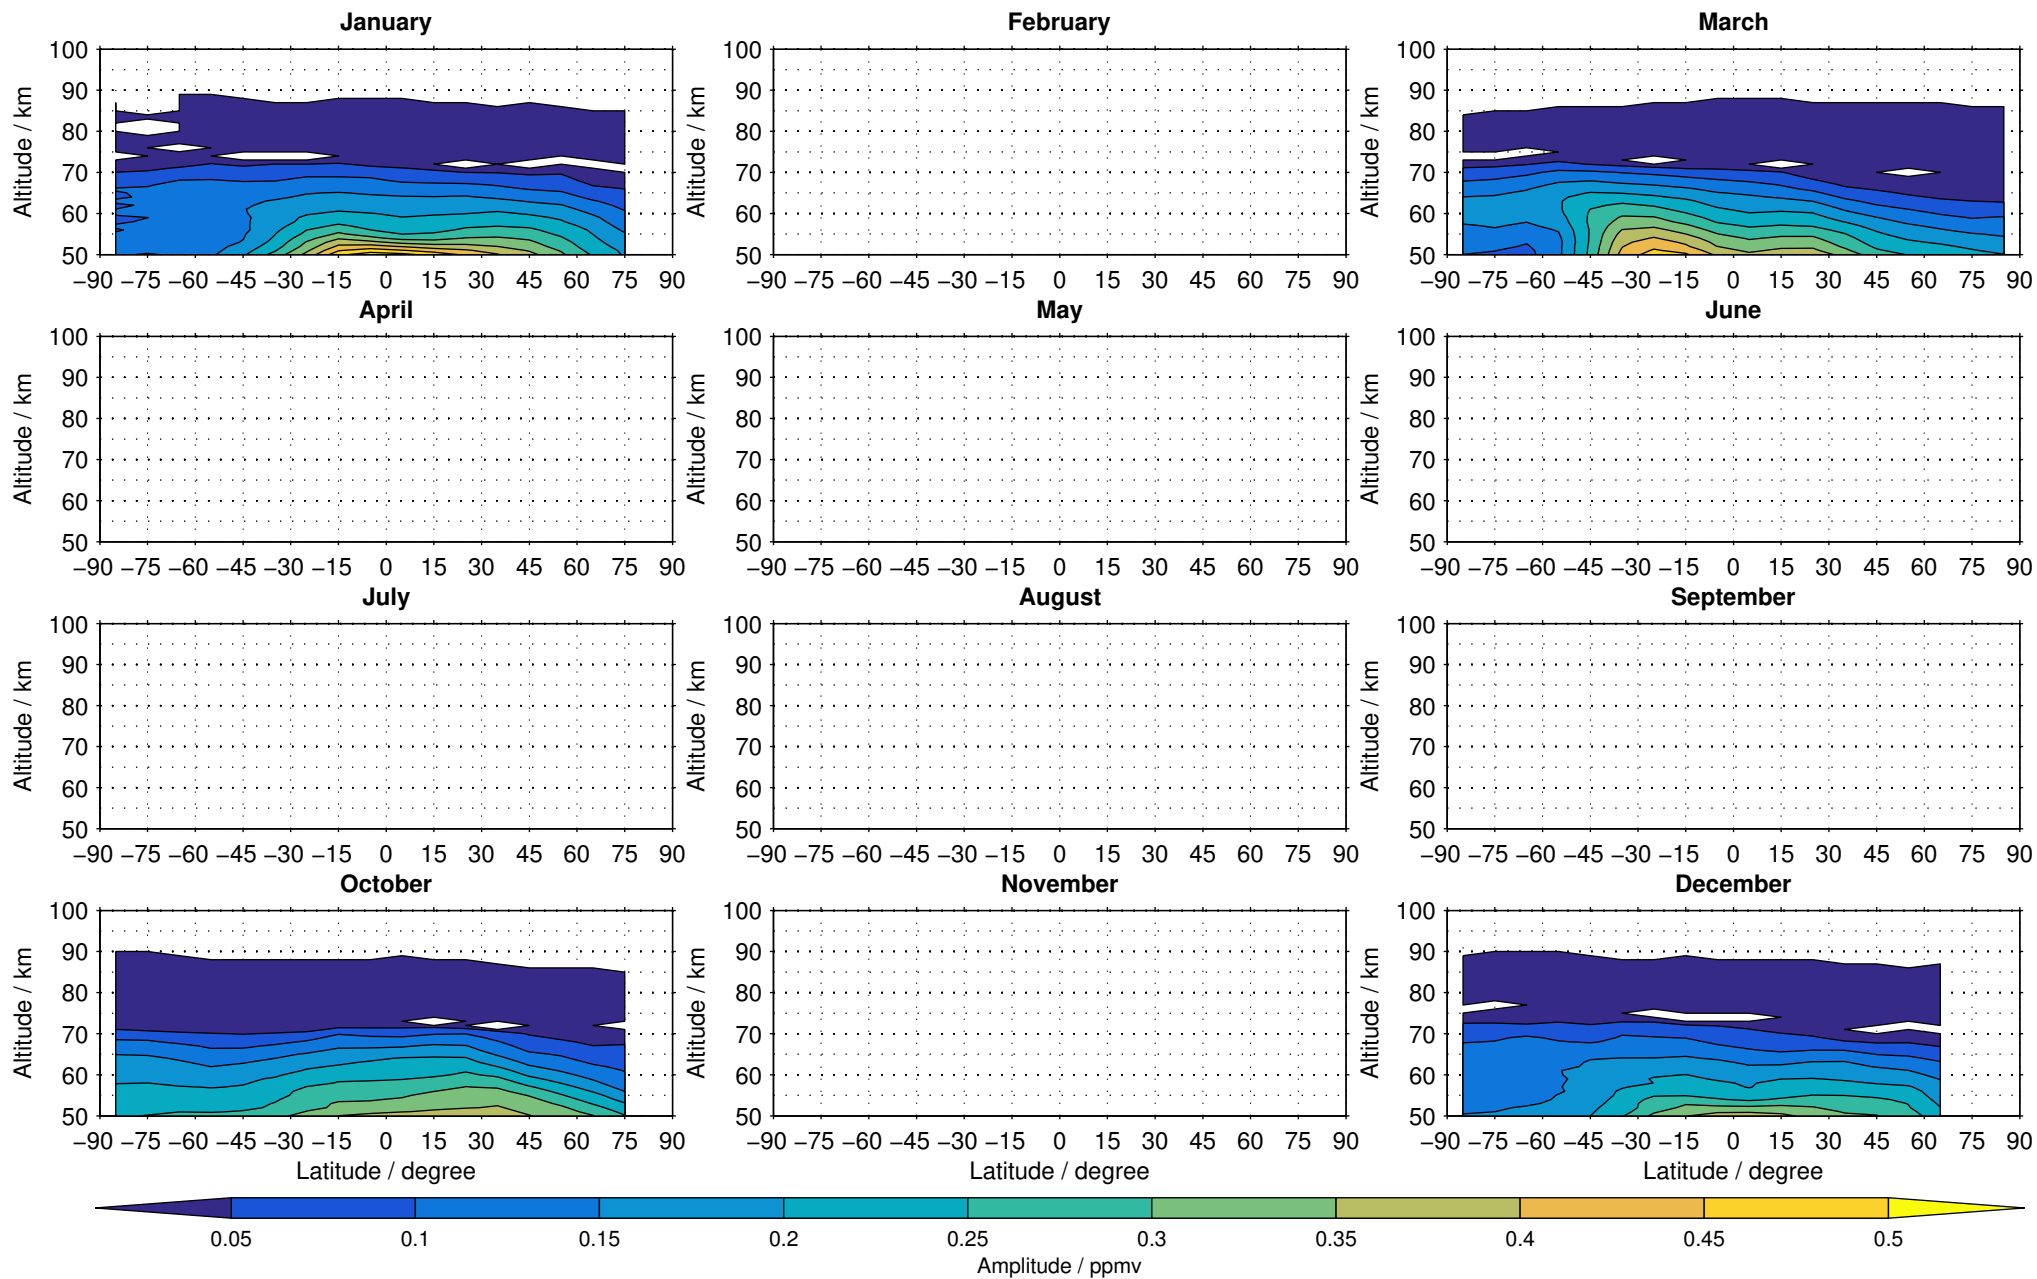

Envisat/MIPAS (IMKIAA) V5R v521 MA daytime methane distribution for 2005

Creation Time:
14-03-2017
10:26:50 LT

Envisat/MIPAS (IMKIAA) V5R v521 MA daytime methane distribution for 2006

Creation Time:
14-03-2017
10:26:50 LT

Envisat/MIPAS (IMKIAA) V5R v521 MA daytime methane distribution for 2007

Creation Time:
14-03-2017
10:26:51 LT

Envisat/MIPAS (IMKIAA) V5R v521 MA daytime methane distribution for 2008

Creation Time:
14-03-2017
10:26:52 LT

Envisat/MIPAS (IMKIAA) V5R v521 MA daytime methane distribution for 2009

Creation Time:
14-03-2017
10:26:53 LT

Envisat/MIPAS (IMKIAA) V5R v521 MA daytime methane distribution for 2010

Creation Time:
14-03-2017
10:26:54 LT