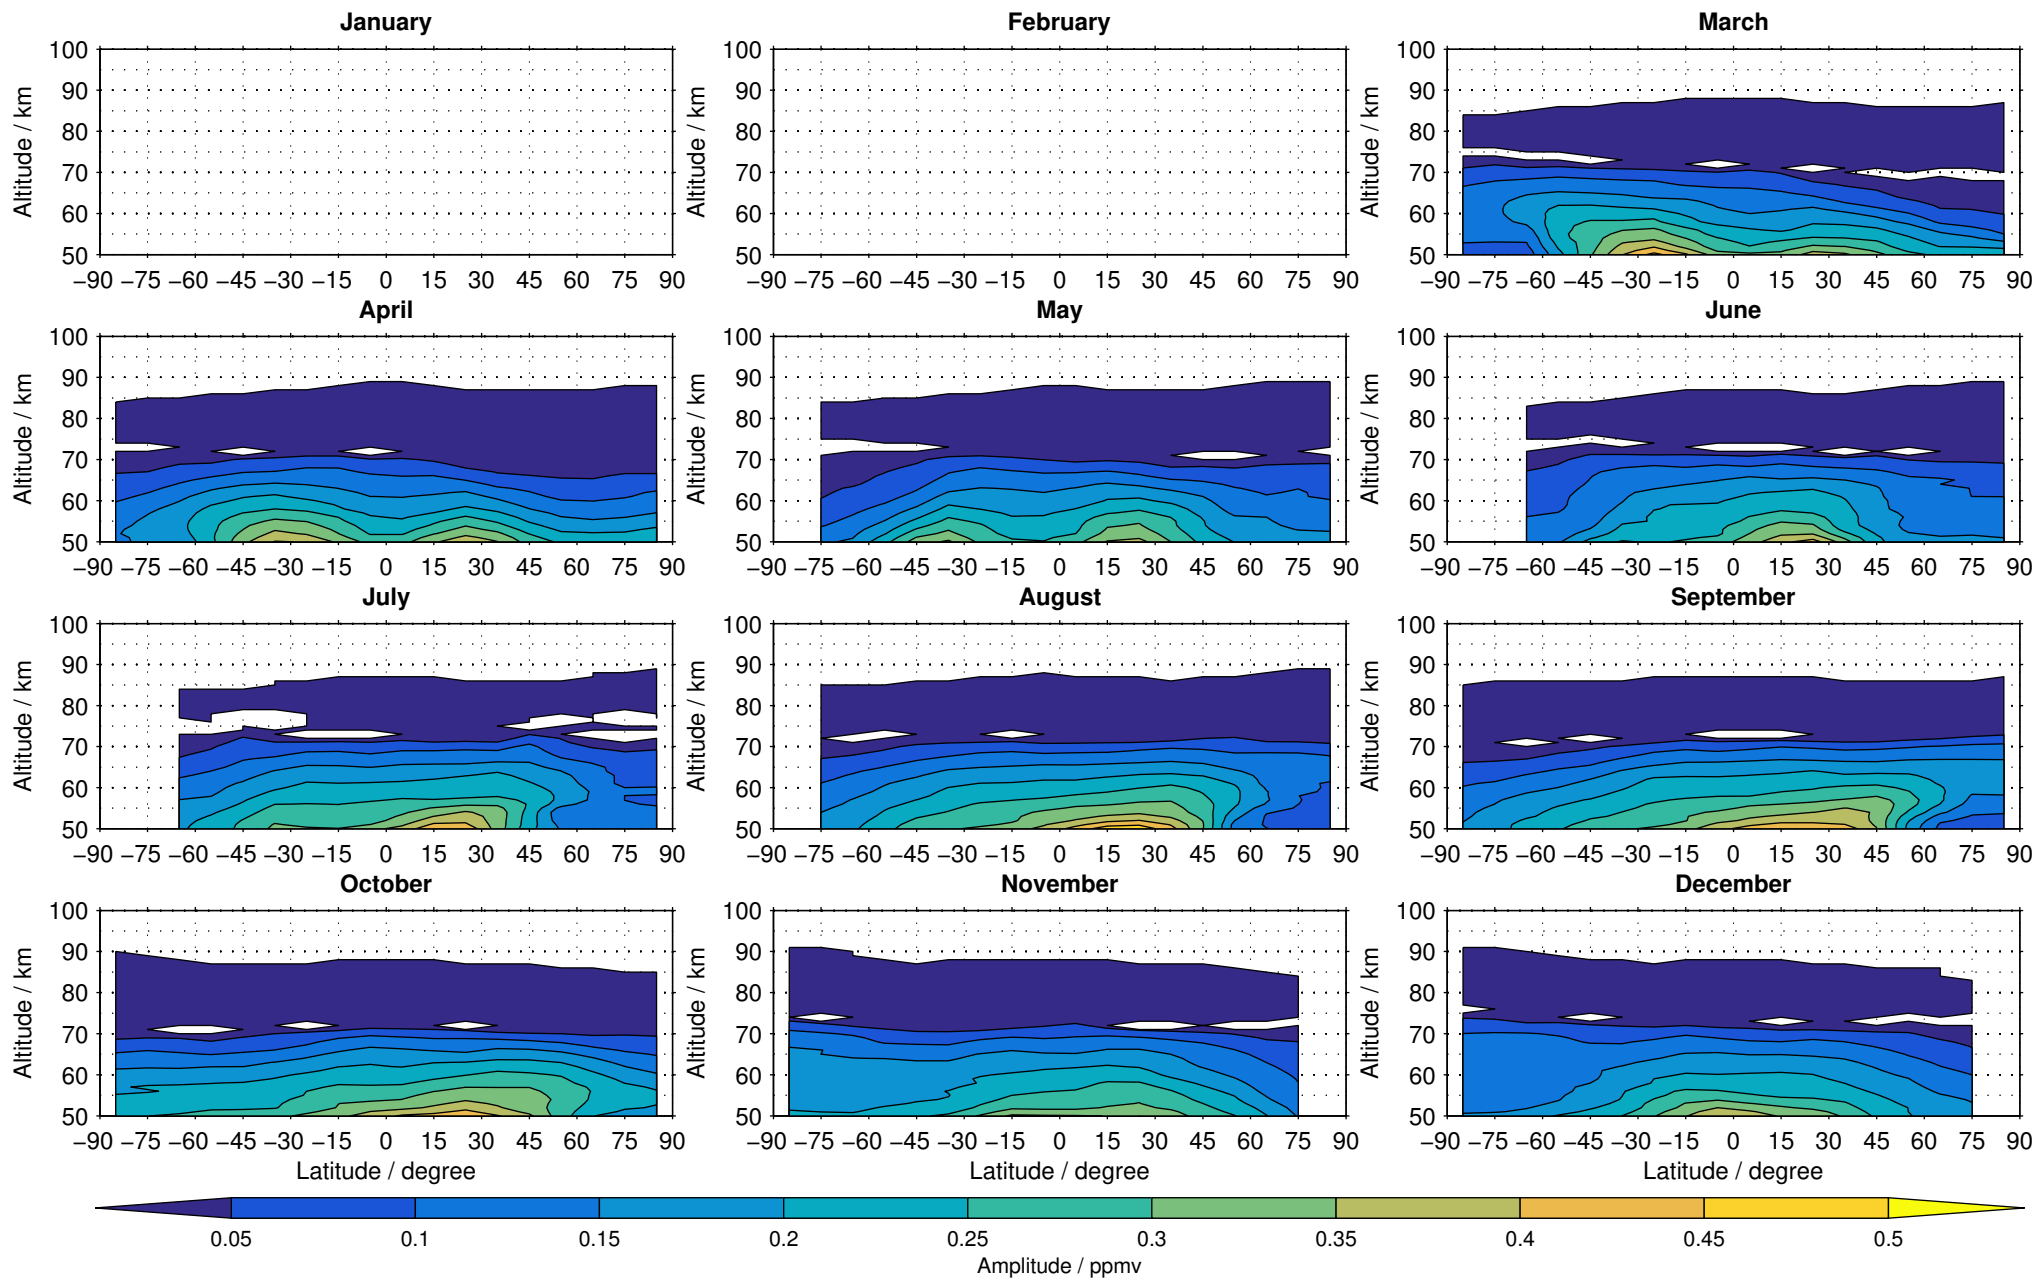

Envisat/MIPAS (IMKIAA) V5R v521 MA daytime methane distribution for 2005

Creation Time:
14-03-2017
10:26:50 LT

Envisat/MIPAS (IMKIAA) V5R v521 MA daytime methane distribution for 2006

Creation Time:
14-03-2017
10:26:50 LT

Envisat/MIPAS (IMKIAA) V5R v521 MA daytime methane distribution for 2007

Creation Time:
14-03-2017
10:26:51 LT

Envisat/MIPAS (IMKIAA) V5R v521 MA daytime methane distribution for 2008

Creation Time:
14-03-2017
10:26:52 LT

Envisat/MIPAS (IMKIAA) V5R v521 MA daytime methane distribution for 2009

Creation Time:
14-03-2017
10:26:53 LT

Envisat/MIPAS (IMKIAA) V5R v521 MA daytime methane distribution for 2010

Creation Time:
14-03-2017
10:26:54 LT