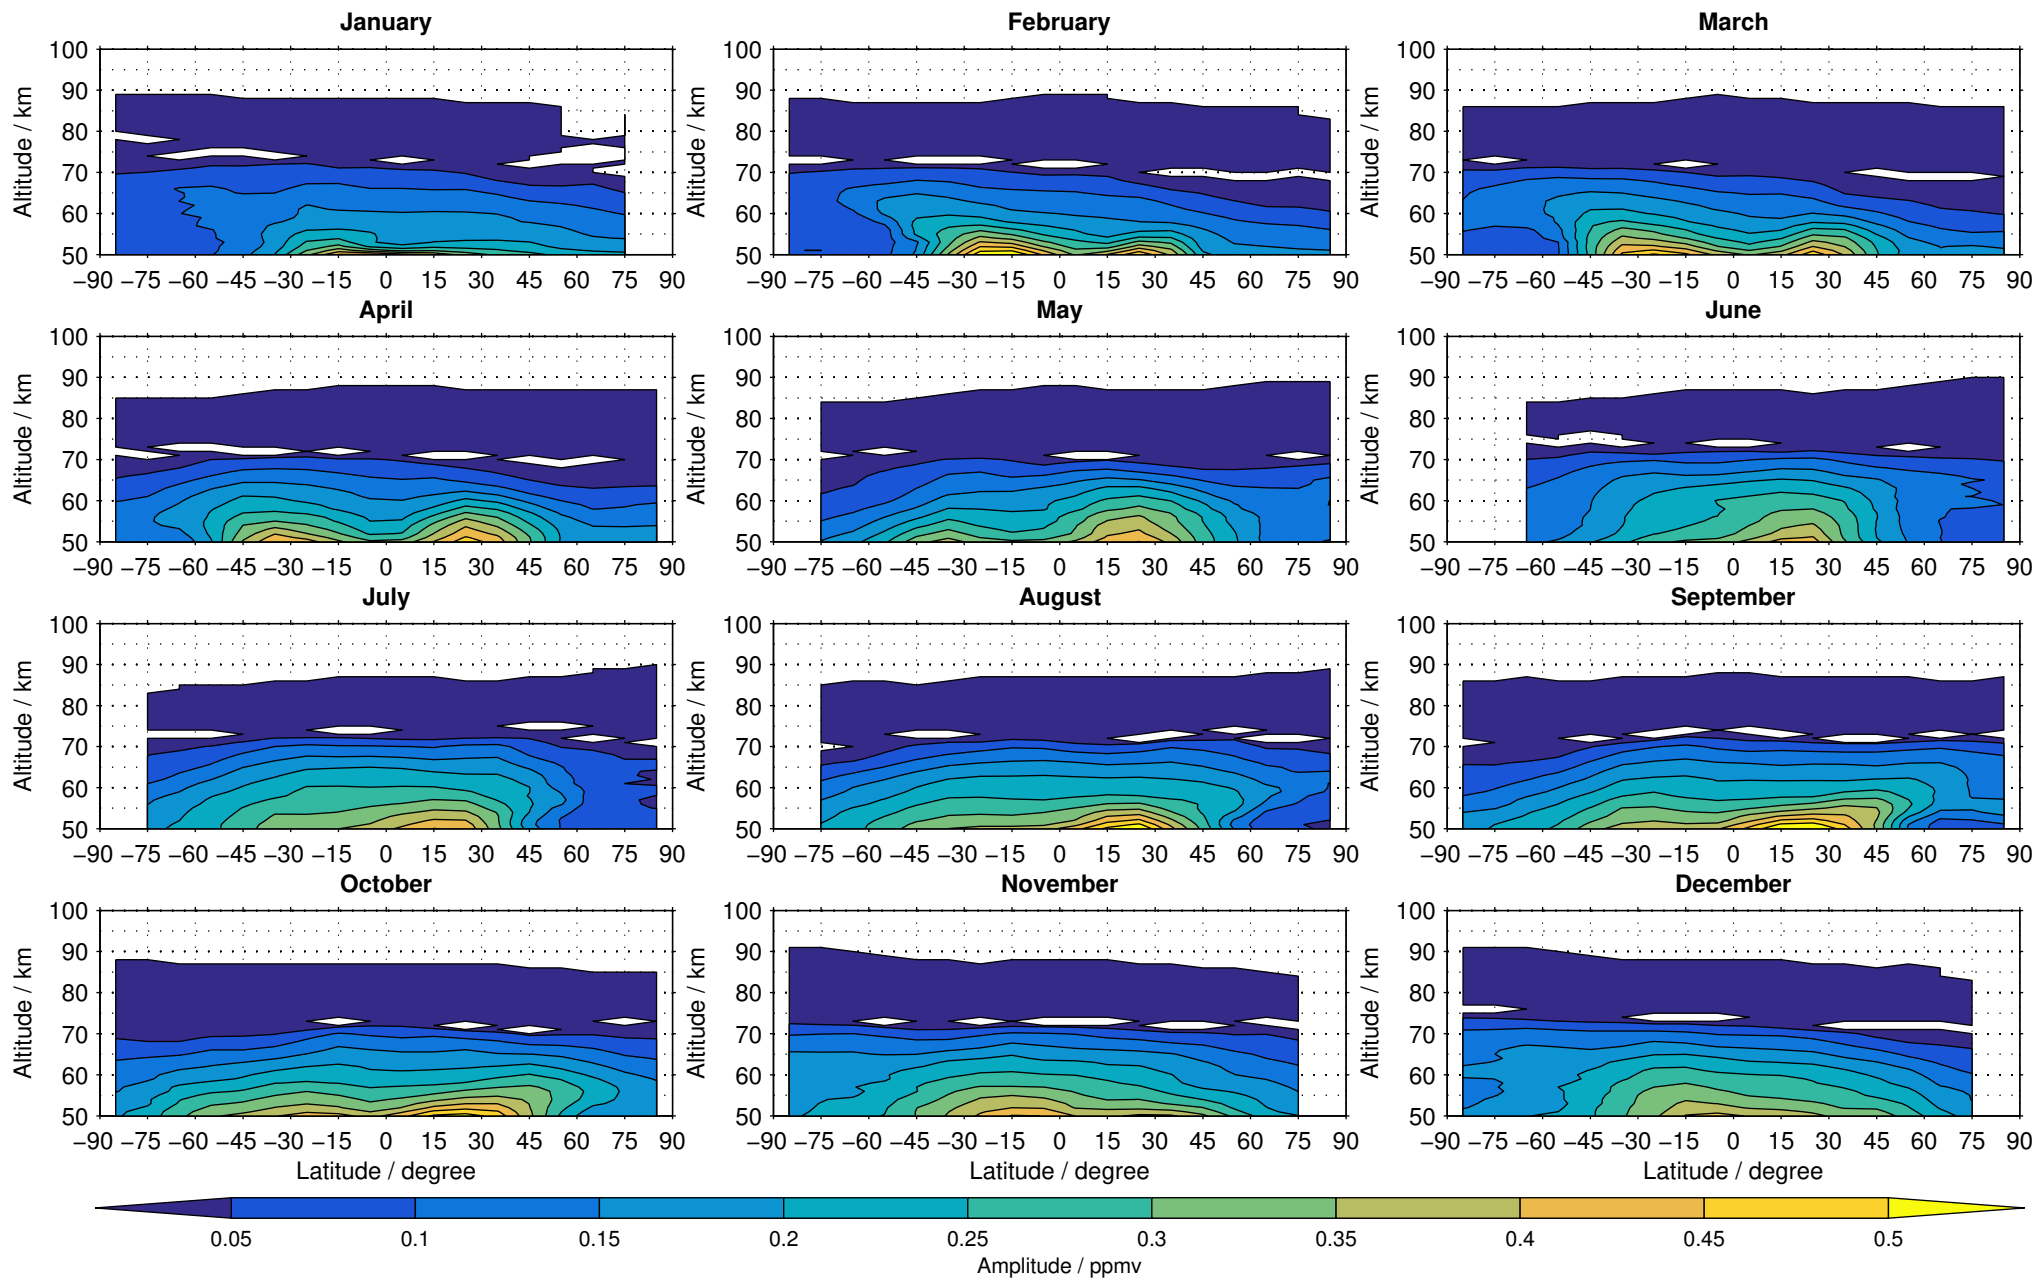

Envisat/MIPAS (IMKIAA) V5R v521 MA daytime methane distribution for 2007

Creation Time:
14-03-2017
10:26:51 LT

Envisat/MIPAS (IMKIAA) V5R v521 MA daytime methane distribution for 2008

Creation Time:
14-03-2017
10:26:52 LT

Envisat/MIPAS (IMKIAA) V5R v521 MA daytime methane distribution for 2009

Creation Time:
14-03-2017
10:26:53 LT

Envisat/MIPAS (IMKIAA) V5R v521 MA daytime methane distribution for 2010

Creation Time:
14-03-2017
10:26:54 LT