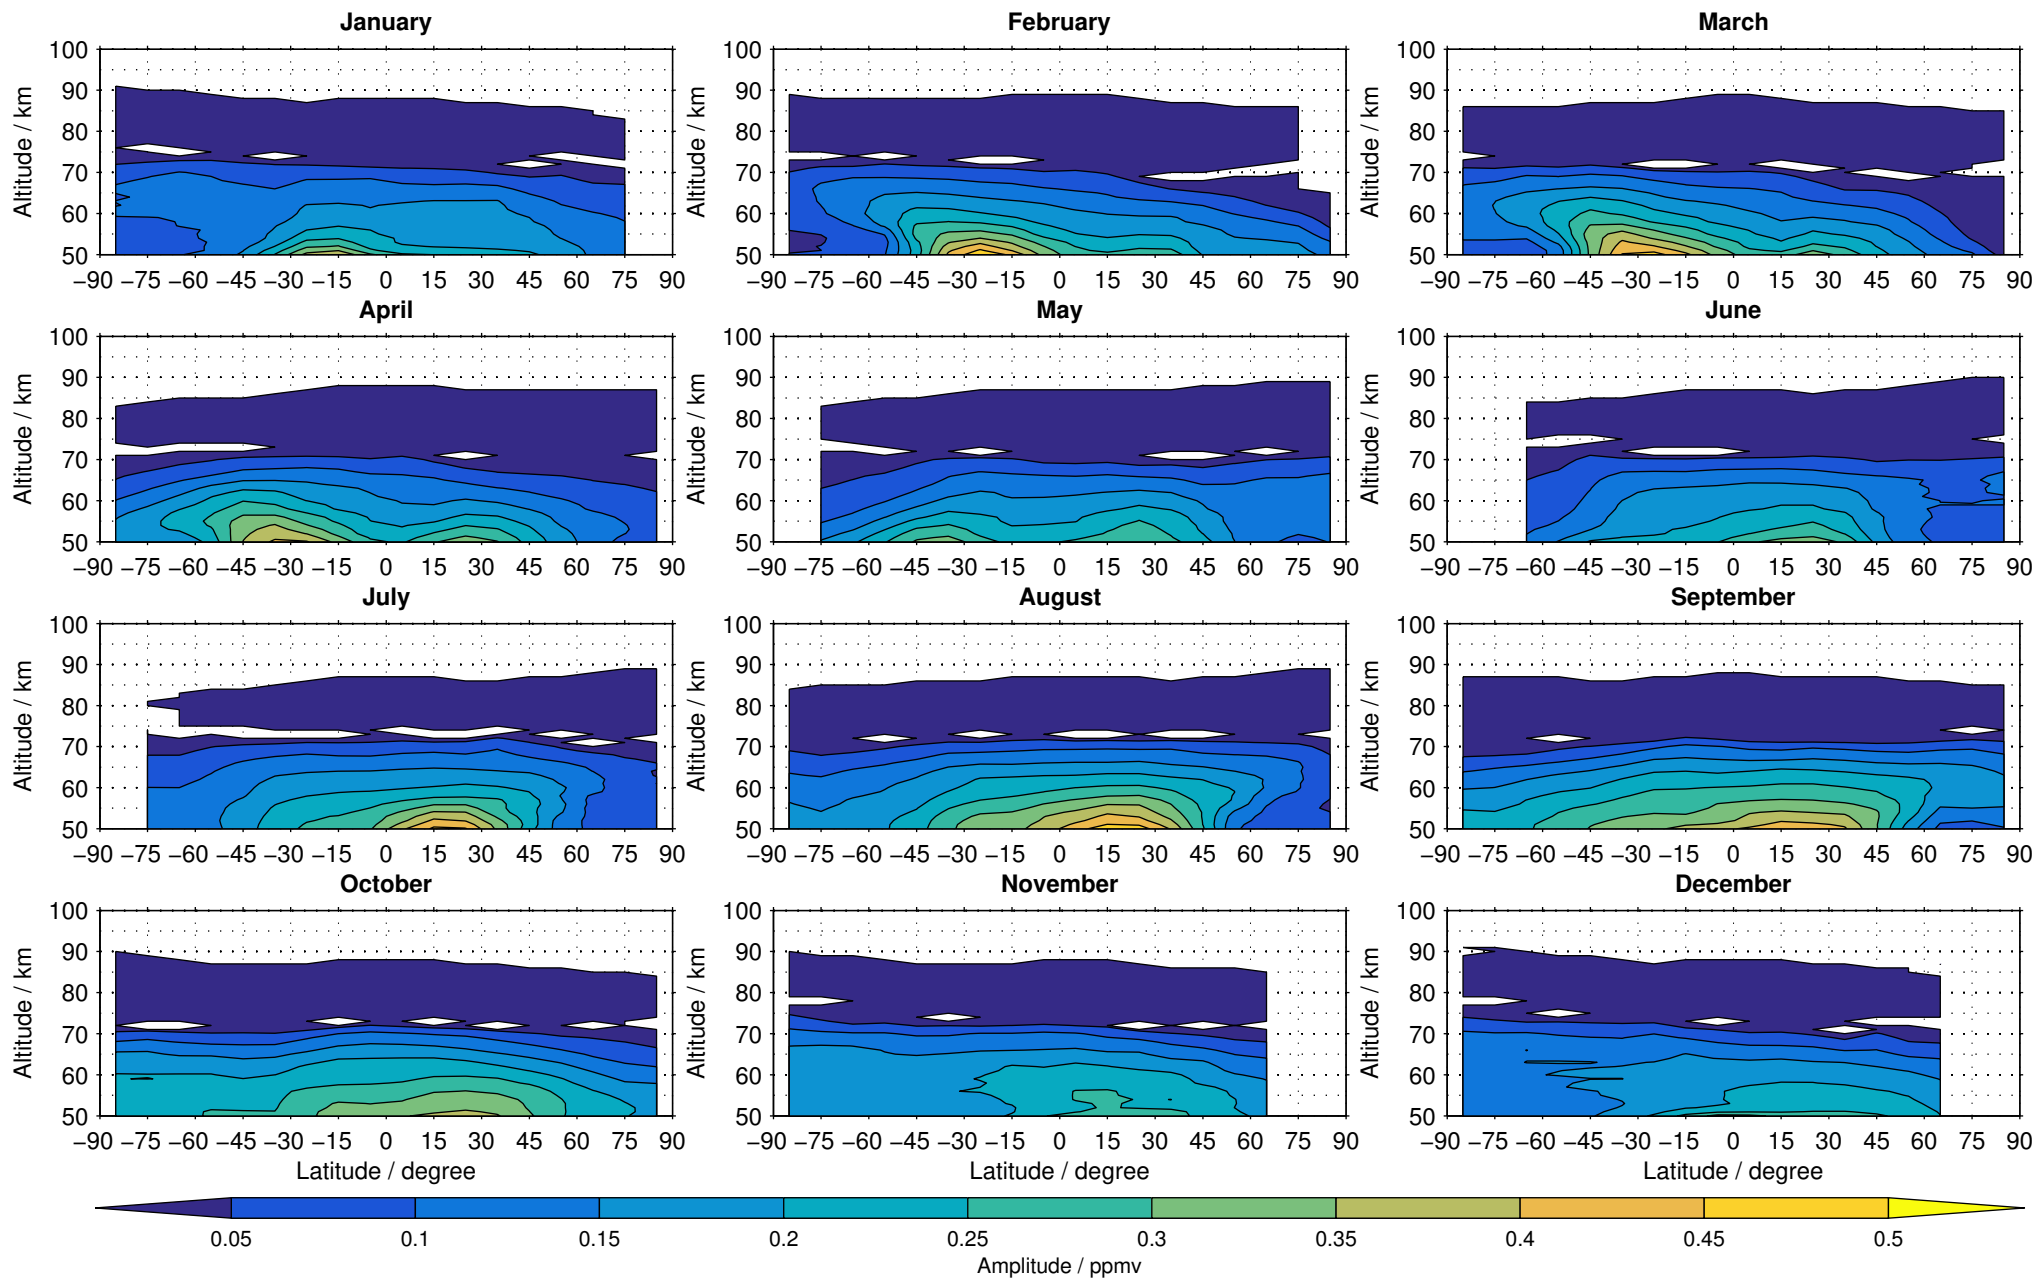

Envisat/MIPAS (IMKIAA) V5R v521 MA daytime methane distribution for 2007

Creation Time:
14-03-2017
10:26:51 LT

Envisat/MIPAS (IMKIAA) V5R v521 MA daytime methane distribution for 2008

Creation Time:
14-03-2017
10:26:52 LT

Envisat/MIPAS (IMKIAA) V5R v521 MA daytime methane distribution for 2009

Creation Time:
14-03-2017
10:26:53 LT

Envisat/MIPAS (IMKIAA) V5R v521 MA daytime methane distribution for 2010

Creation Time:
14-03-2017
10:26:54 LT