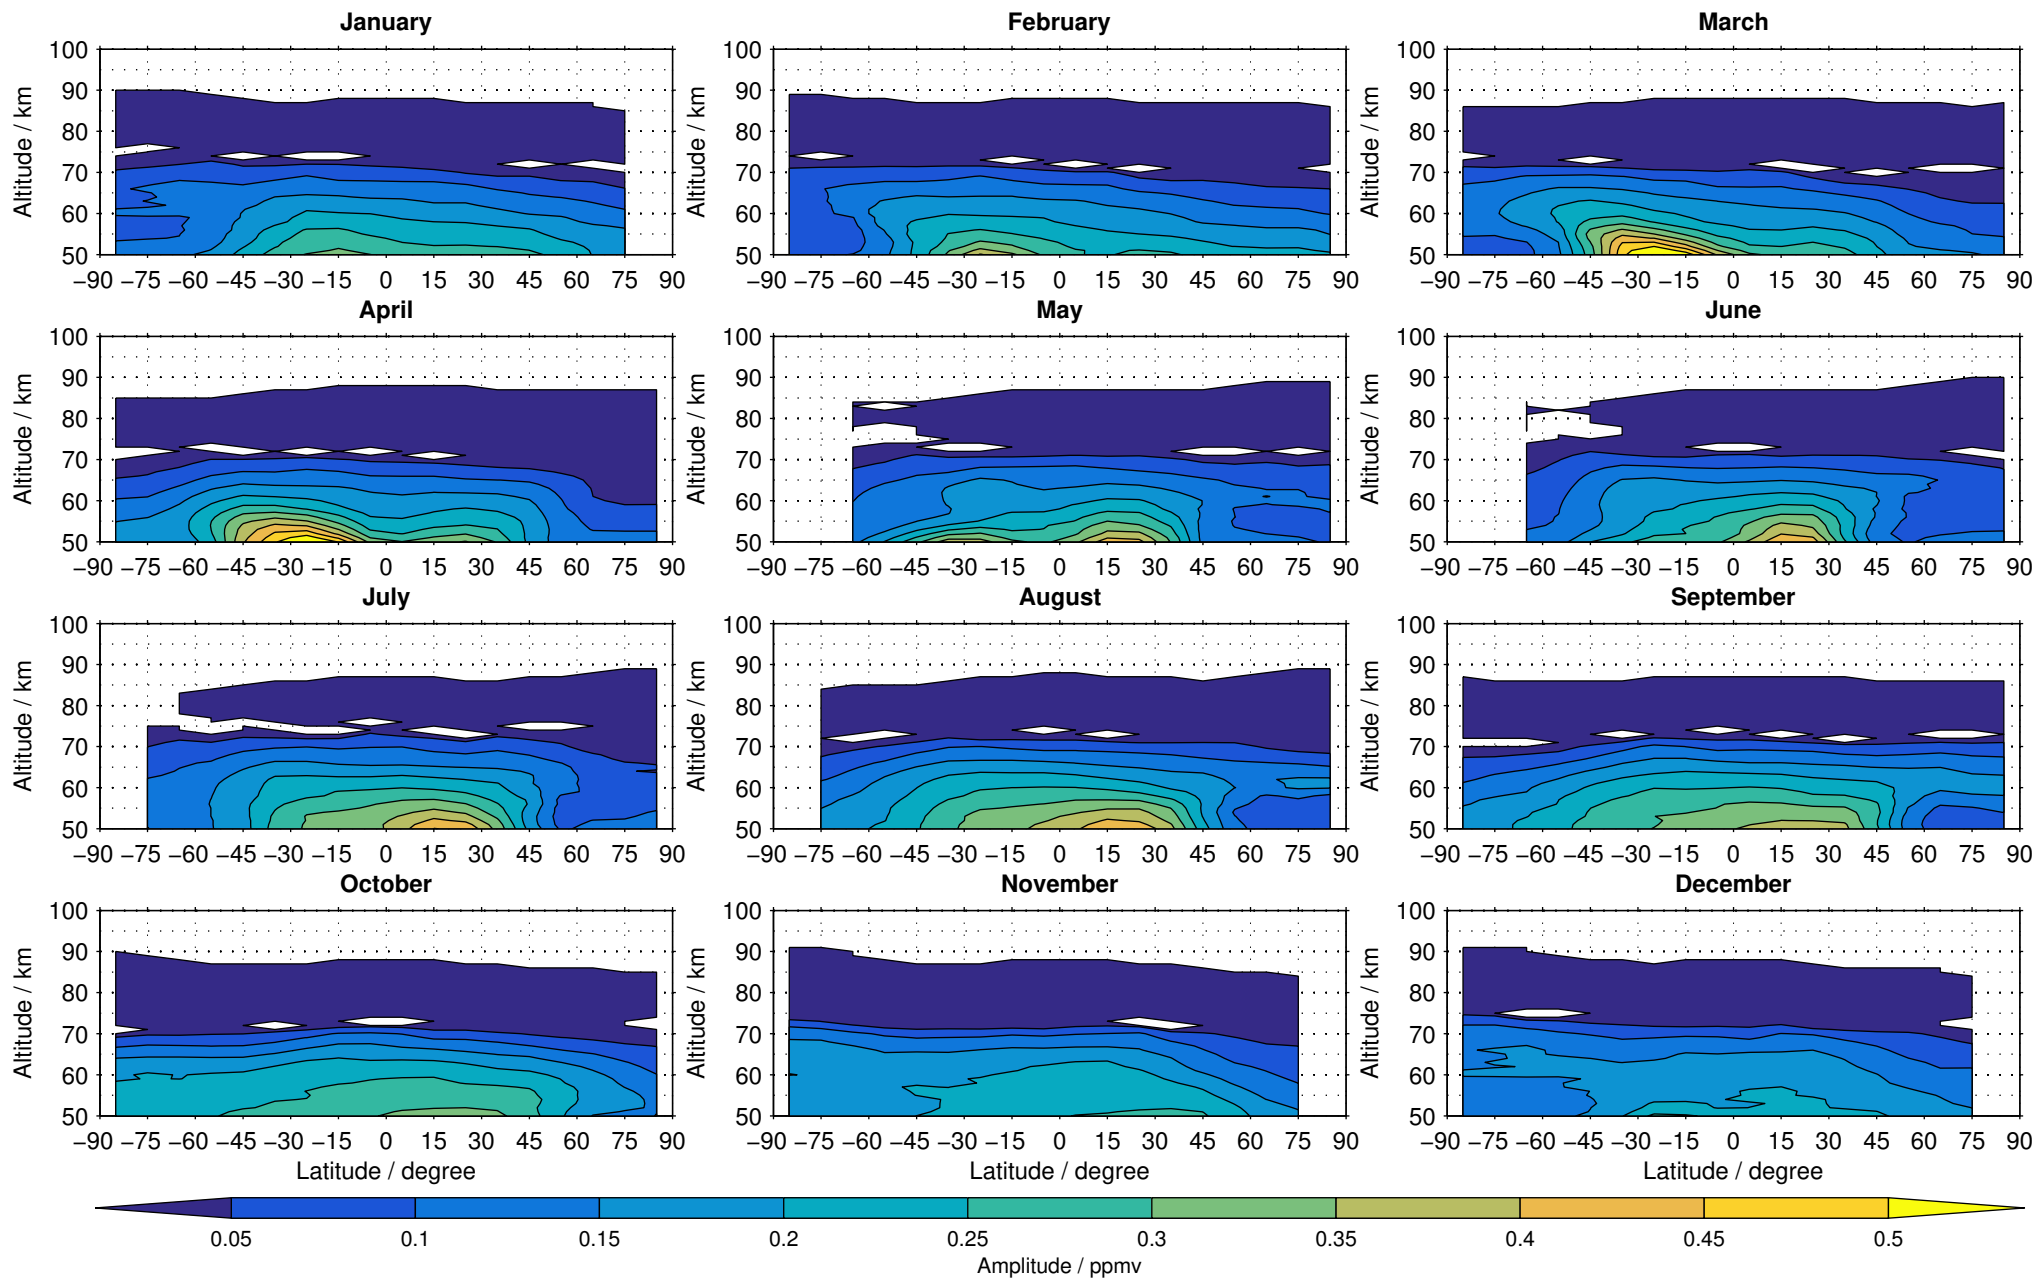

Envisat/MIPAS (IMKIAA) V5R v521 MA daytime methane distribution for 2005

Creation Time:
14-03-2017
10:26:50 LT

Envisat/MIPAS (IMKIAA) V5R v521 MA daytime methane distribution for 2006

Creation Time:
14-03-2017
10:26:50 LT

Envisat/MIPAS (IMKIAA) V5R v521 MA daytime methane distribution for 2007

Creation Time:
14-03-2017
10:26:51 LT

Envisat/MIPAS (IMKIAA) V5R v521 MA daytime methane distribution for 2008

Creation Time:
14-03-2017
10:26:52 LT

Envisat/MIPAS (IMKIAA) V5R v521 MA daytime methane distribution for 2009

Creation Time:
14-03-2017
10:26:53 LT

Envisat/MIPAS (IMKIAA) V5R v521 MA daytime methane distribution for 2010

Creation Time:
14-03-2017
10:26:54 LT