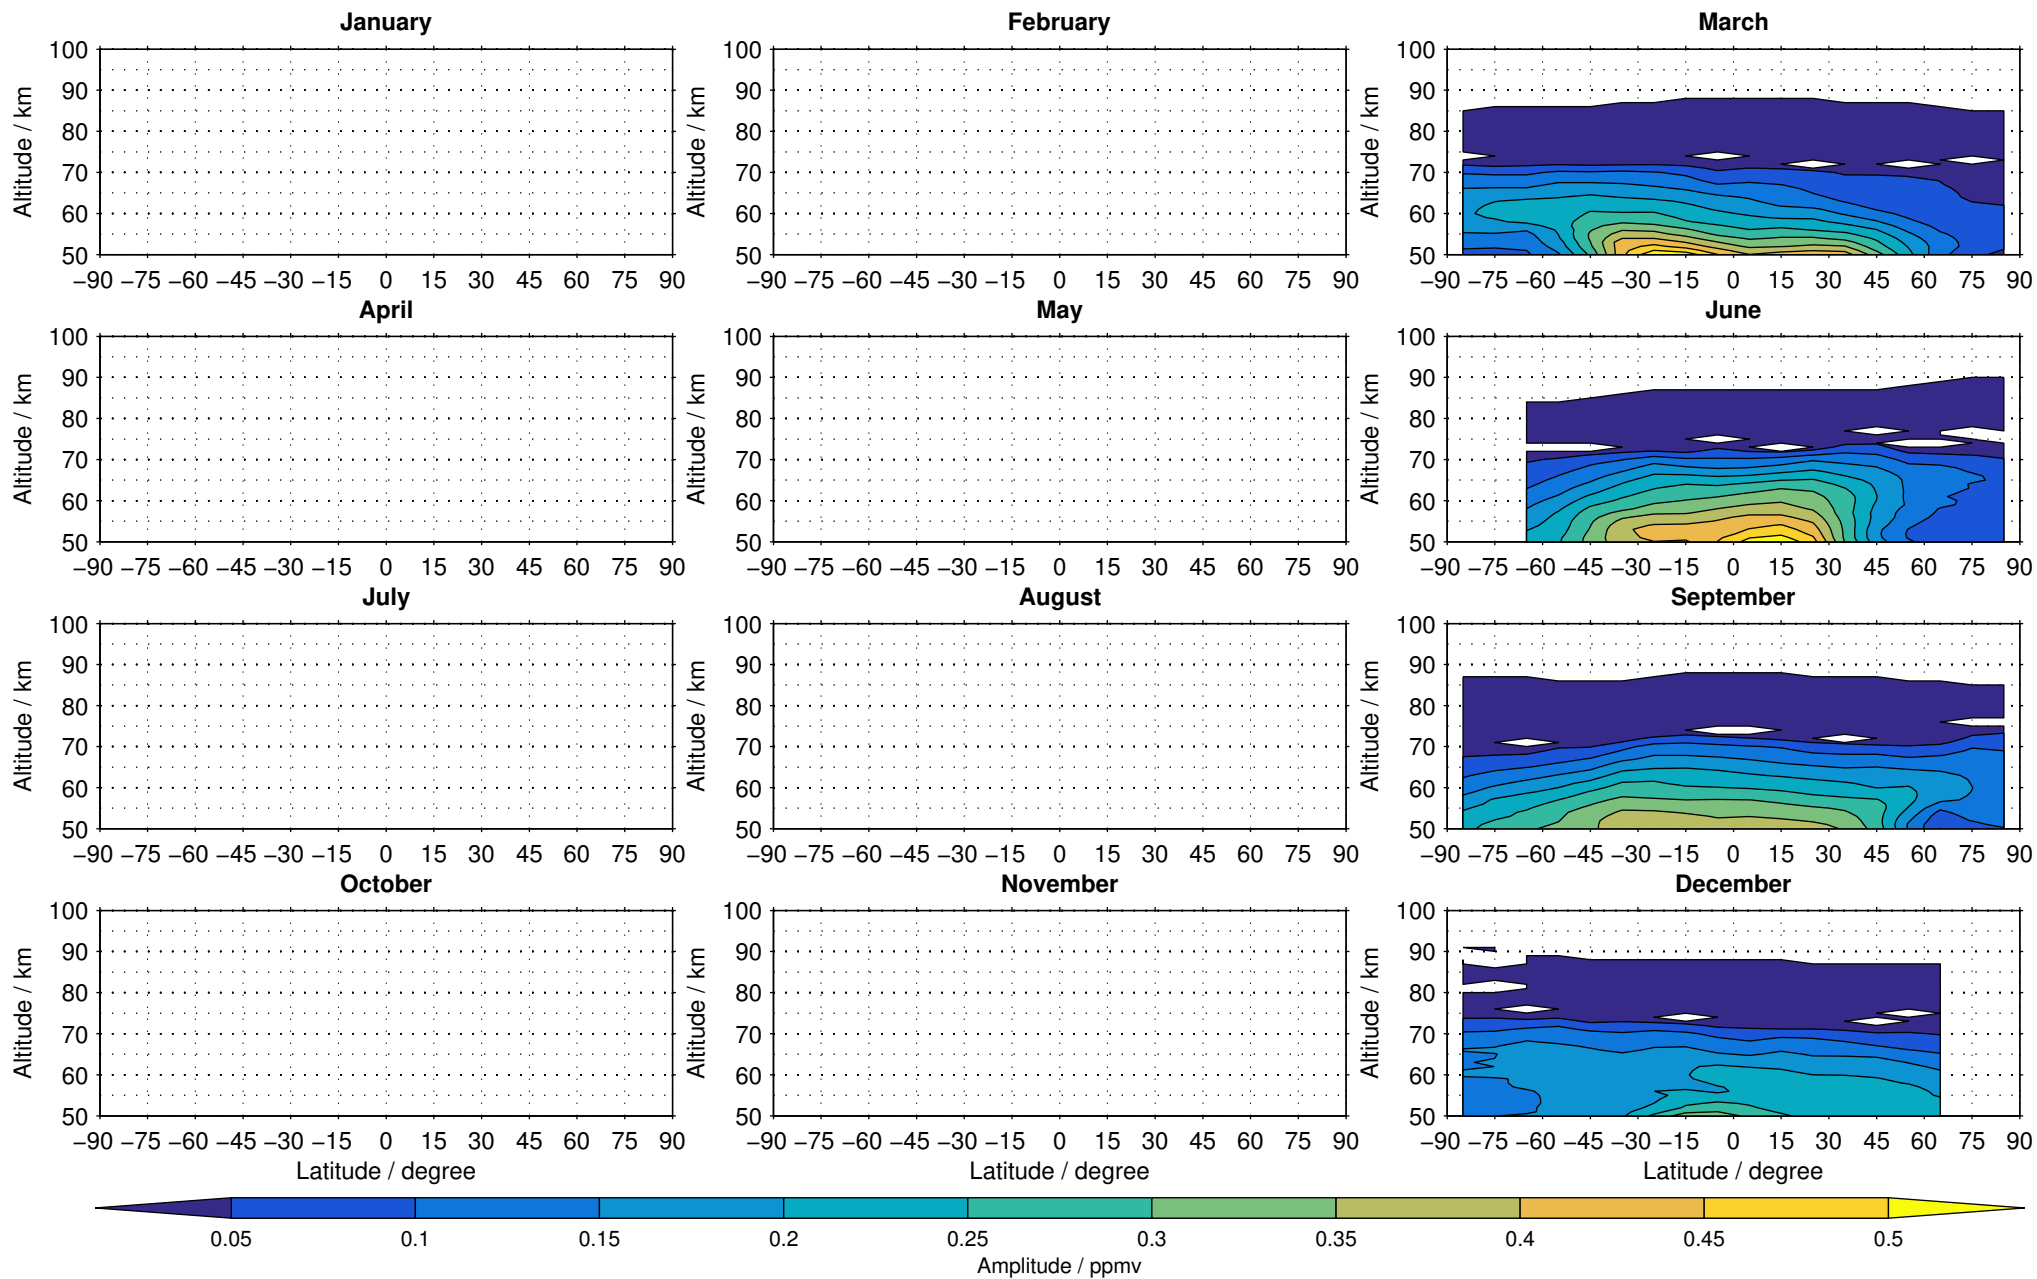

Envisat/MIPAS (IMKIAA) V5R v521 MA daytime methane distribution for 2005

Creation Time:
14-03-2017
10:26:50 LT

Envisat/MIPAS (IMKIAA) V5R v521 MA daytime methane distribution for 2006

Creation Time:
14-03-2017
10:26:50 LT

Envisat/MIPAS (IMKIAA) V5R v521 MA daytime methane distribution for 2007

Creation Time:
14-03-2017
10:26:51 LT

Envisat/MIPAS (IMKIAA) V5R v521 MA daytime methane distribution for 2008

Creation Time:
14-03-2017
10:26:52 LT

Envisat/MIPAS (IMKIAA) V5R v521 MA daytime methane distribution for 2009

Creation Time:
14-03-2017
10:26:53 LT

Envisat/MIPAS (IMKIAA) V5R v521 MA daytime methane distribution for 2010

Creation Time:
14-03-2017
10:26:54 LT