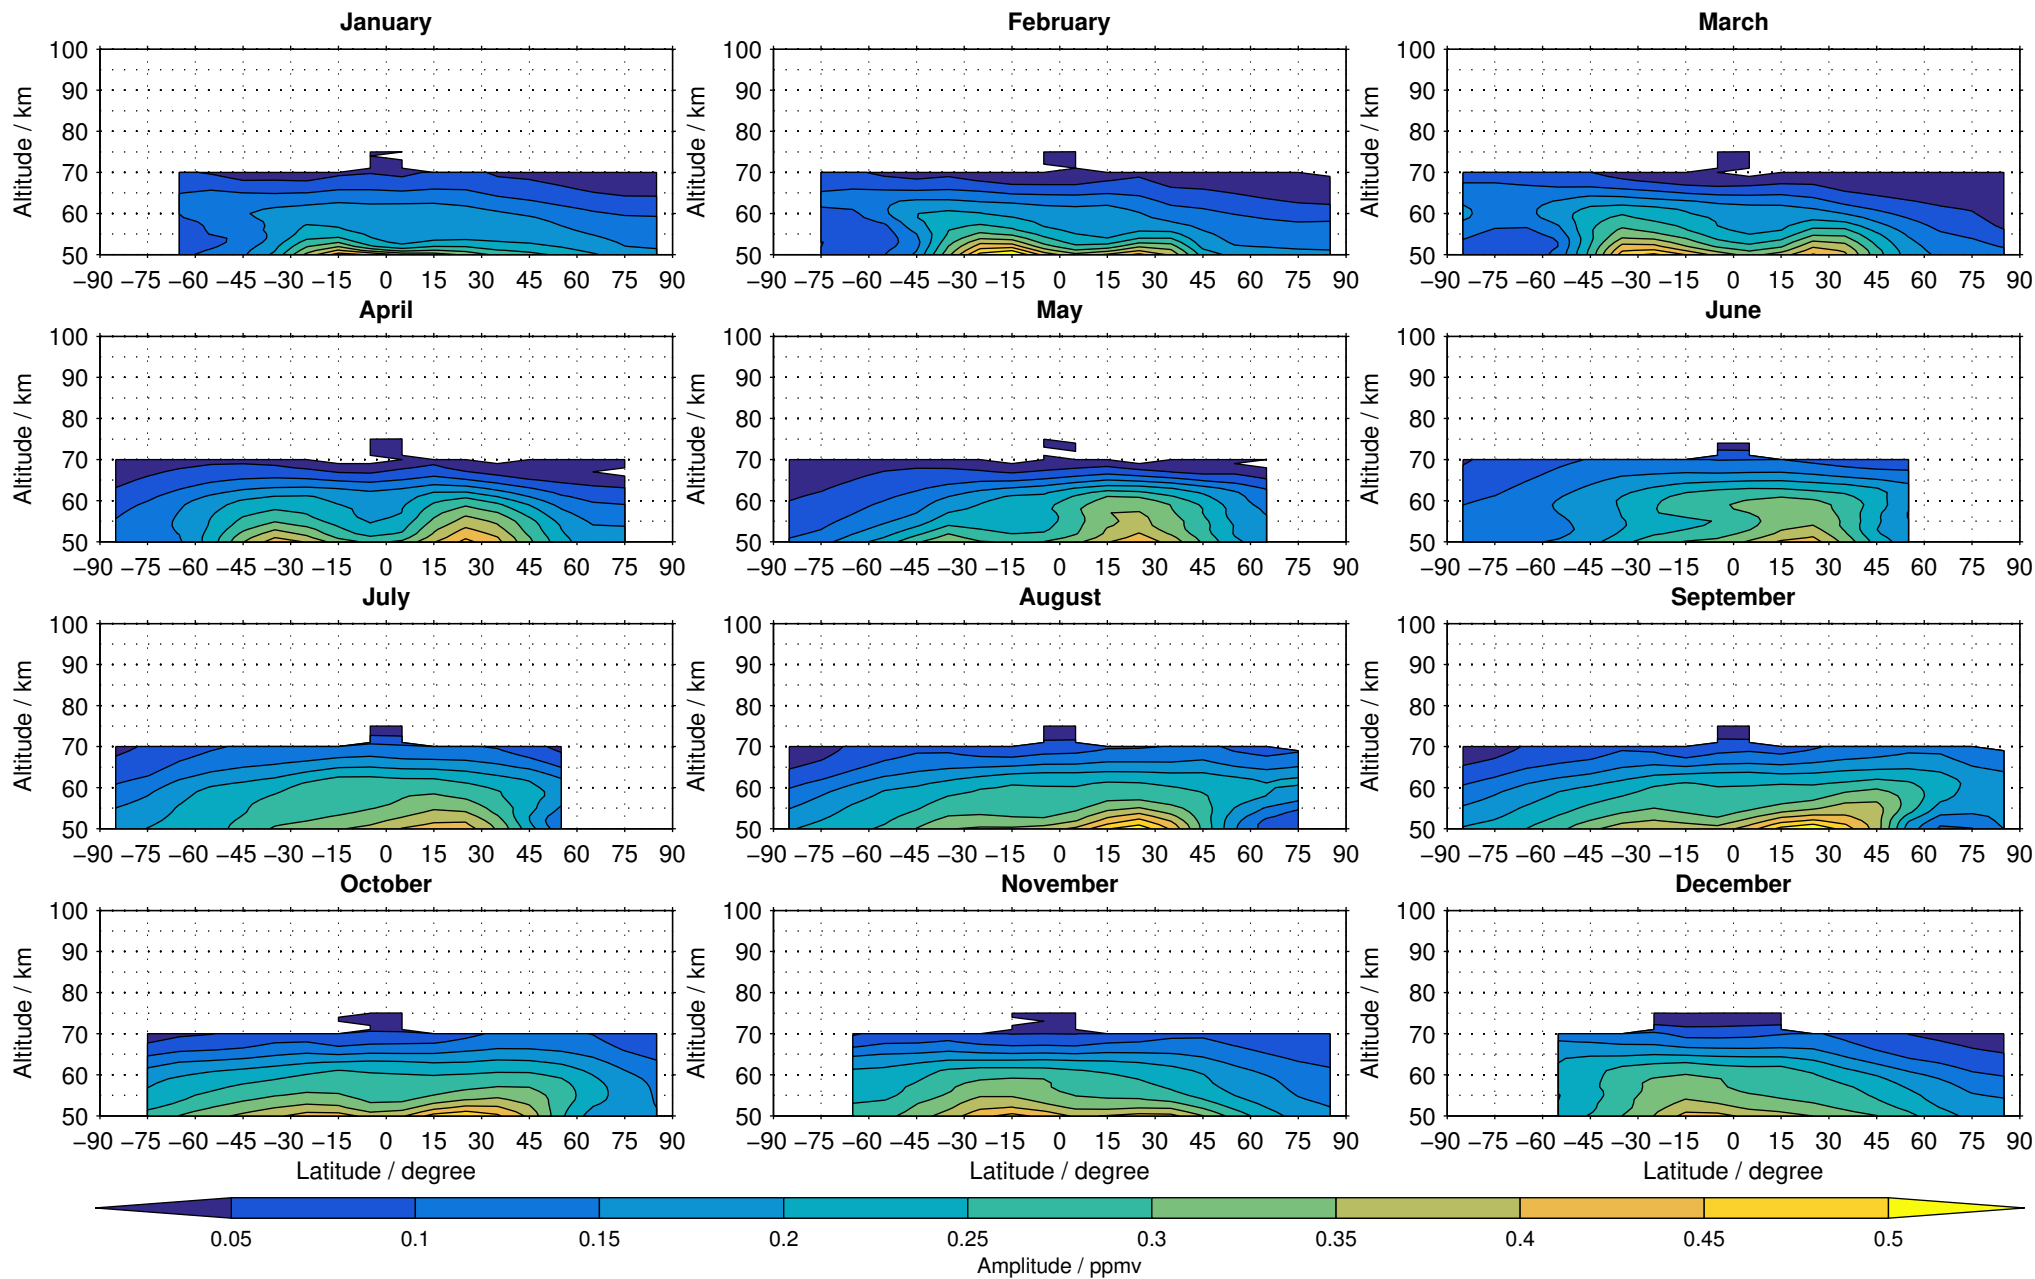

Envisat/MIPAS (IMKIAA) V5R v224/225 NOM nighttime methane distribution for 2010

Creation Time:
14-03-2017
10:26:36 LT