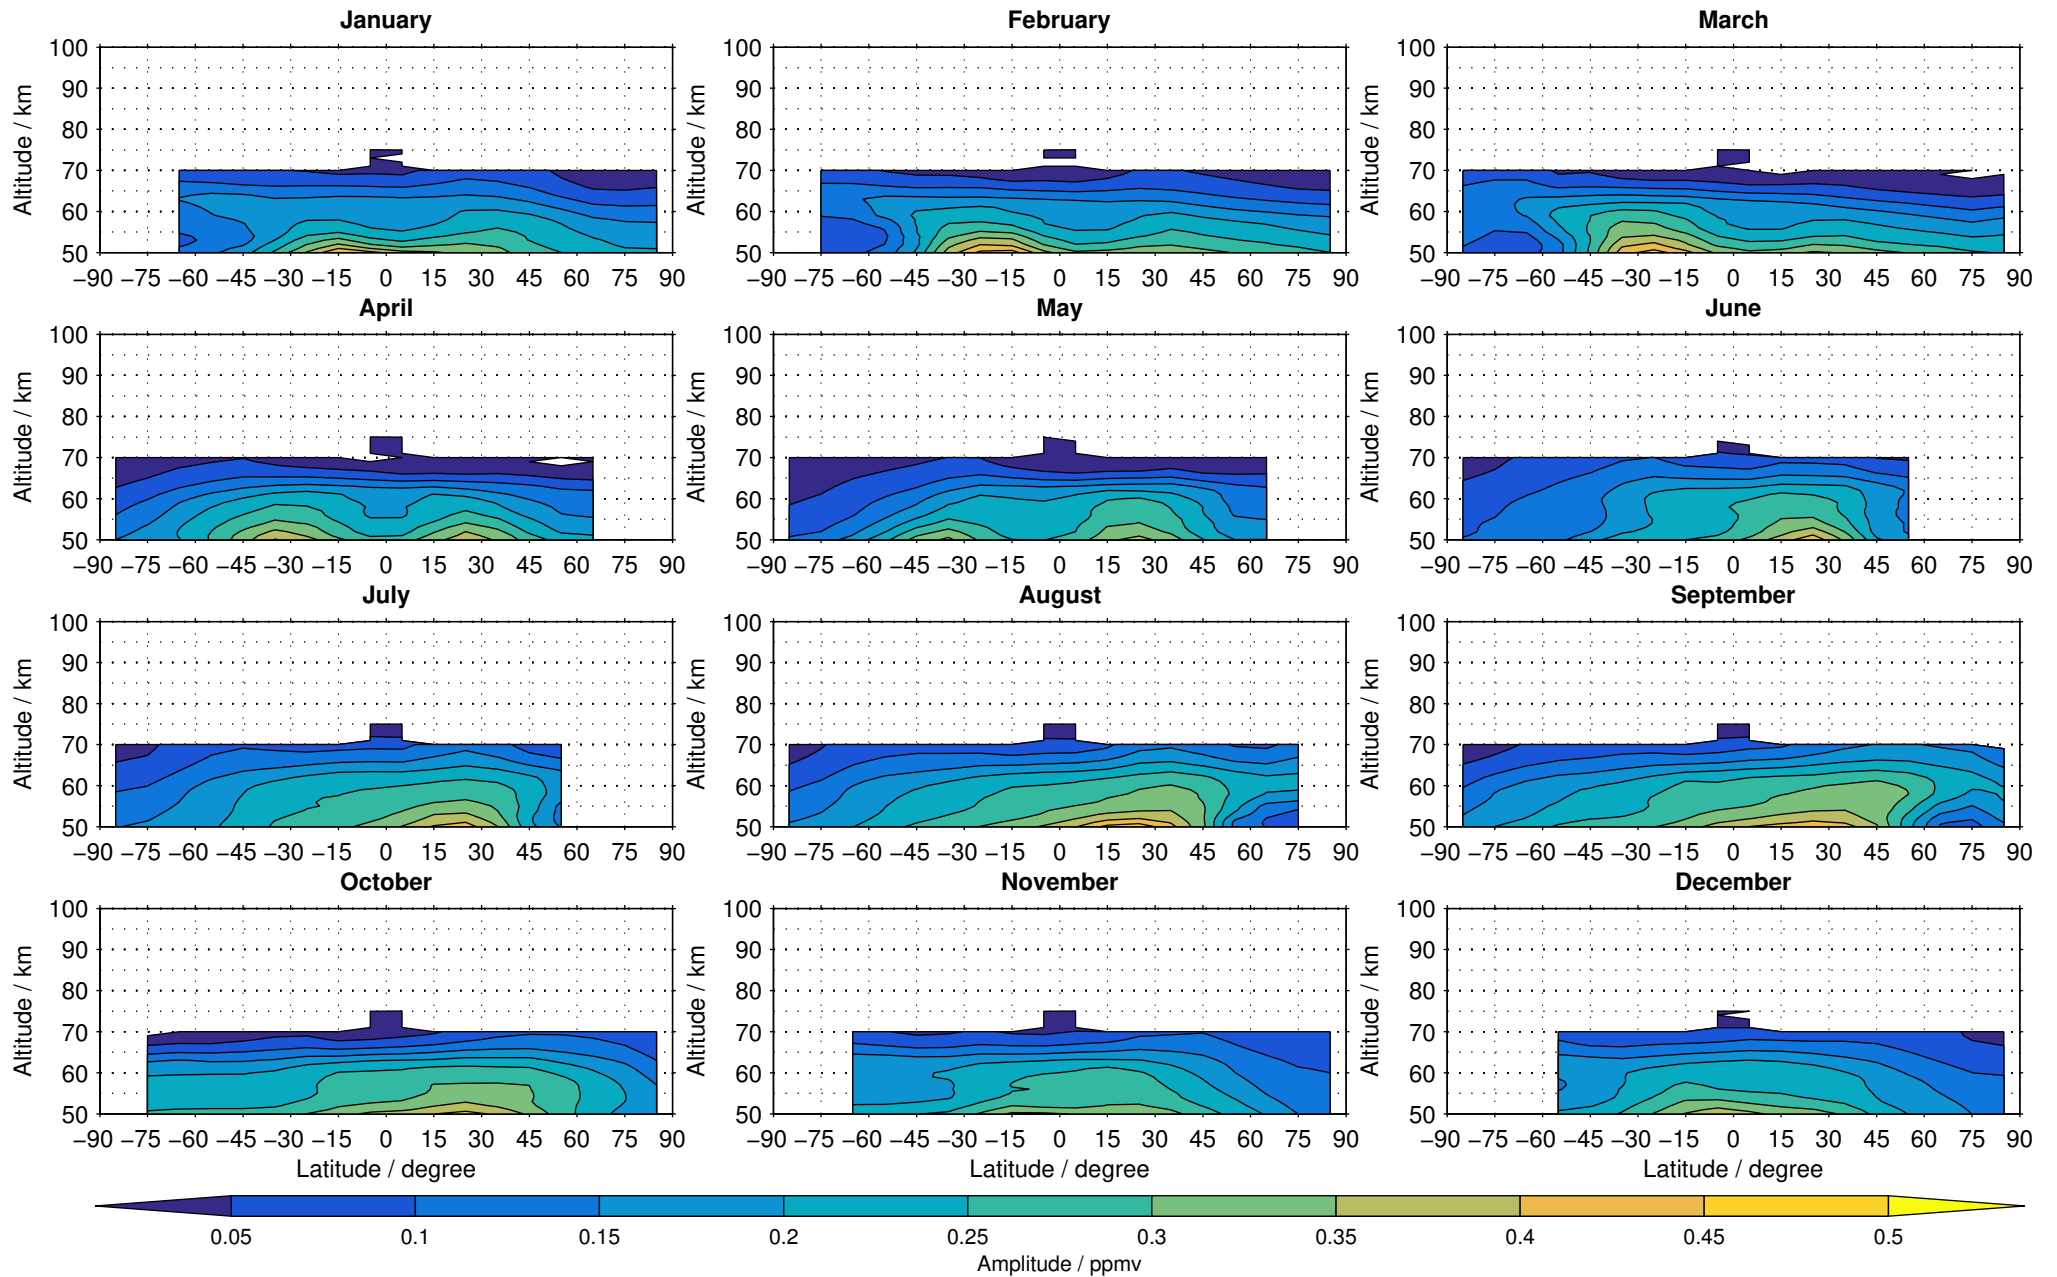

Envisat/MIPAS (IMKIAA) V5R v224/225 NOM nighttime methane distribution for 2007

Creation Time:
14-03-2017
10:26:33 LT