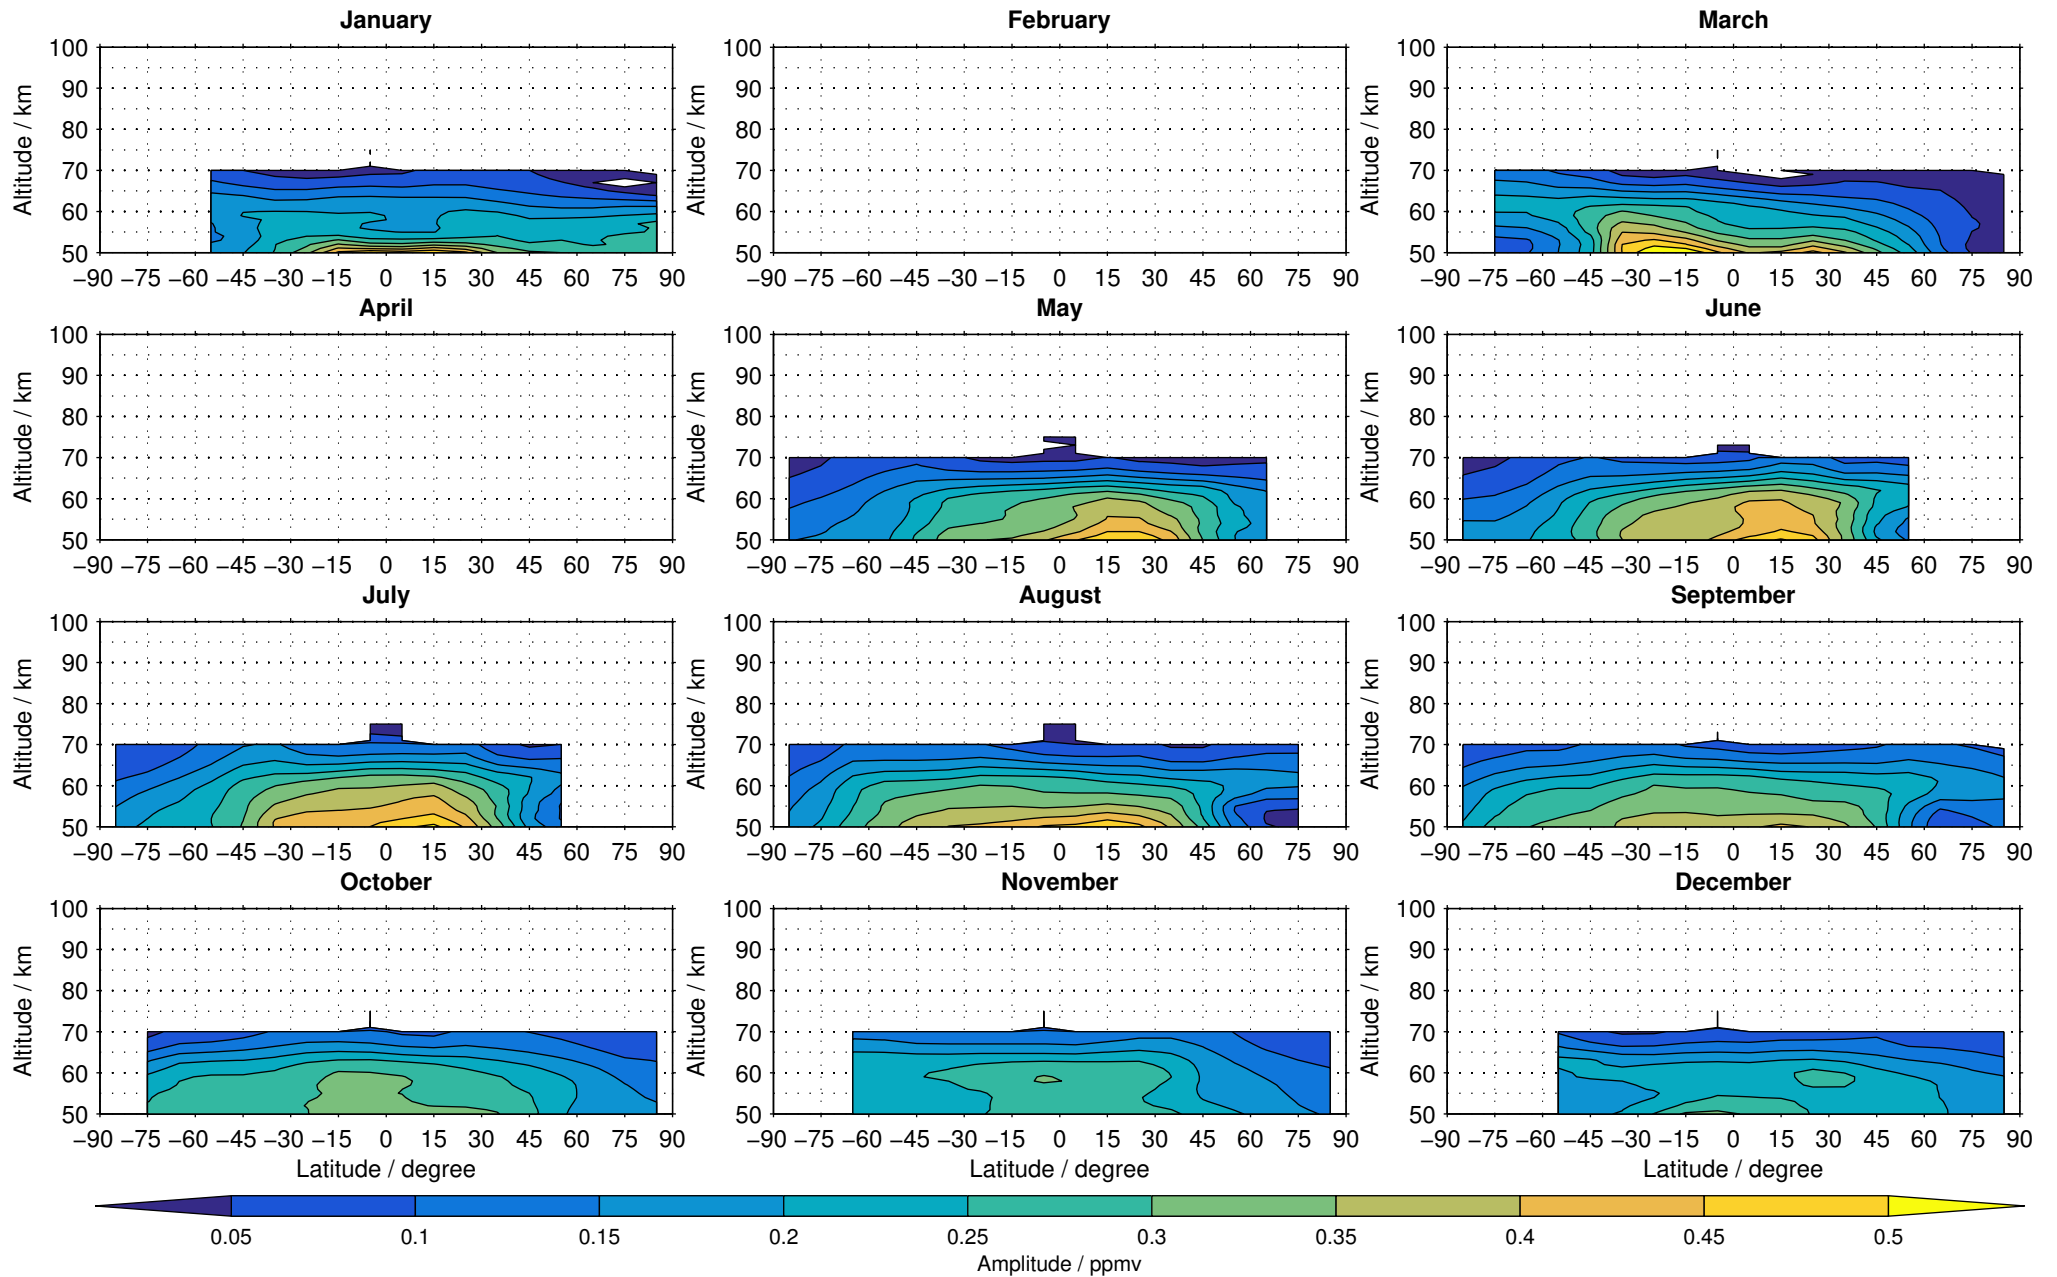

# Envisat/MIPAS (IMKIAA) V5R v224/225 NOM nighttime methane distribution for 2005

Creation Time:  
14-03-2017  
10:26:32 LT

# Envisat/MIPAS (IMKIAA) V5R v224/225 NOM nighttime methane distribution for 2006

Creation Time:  
14-03-2017  
10:26:32 LT