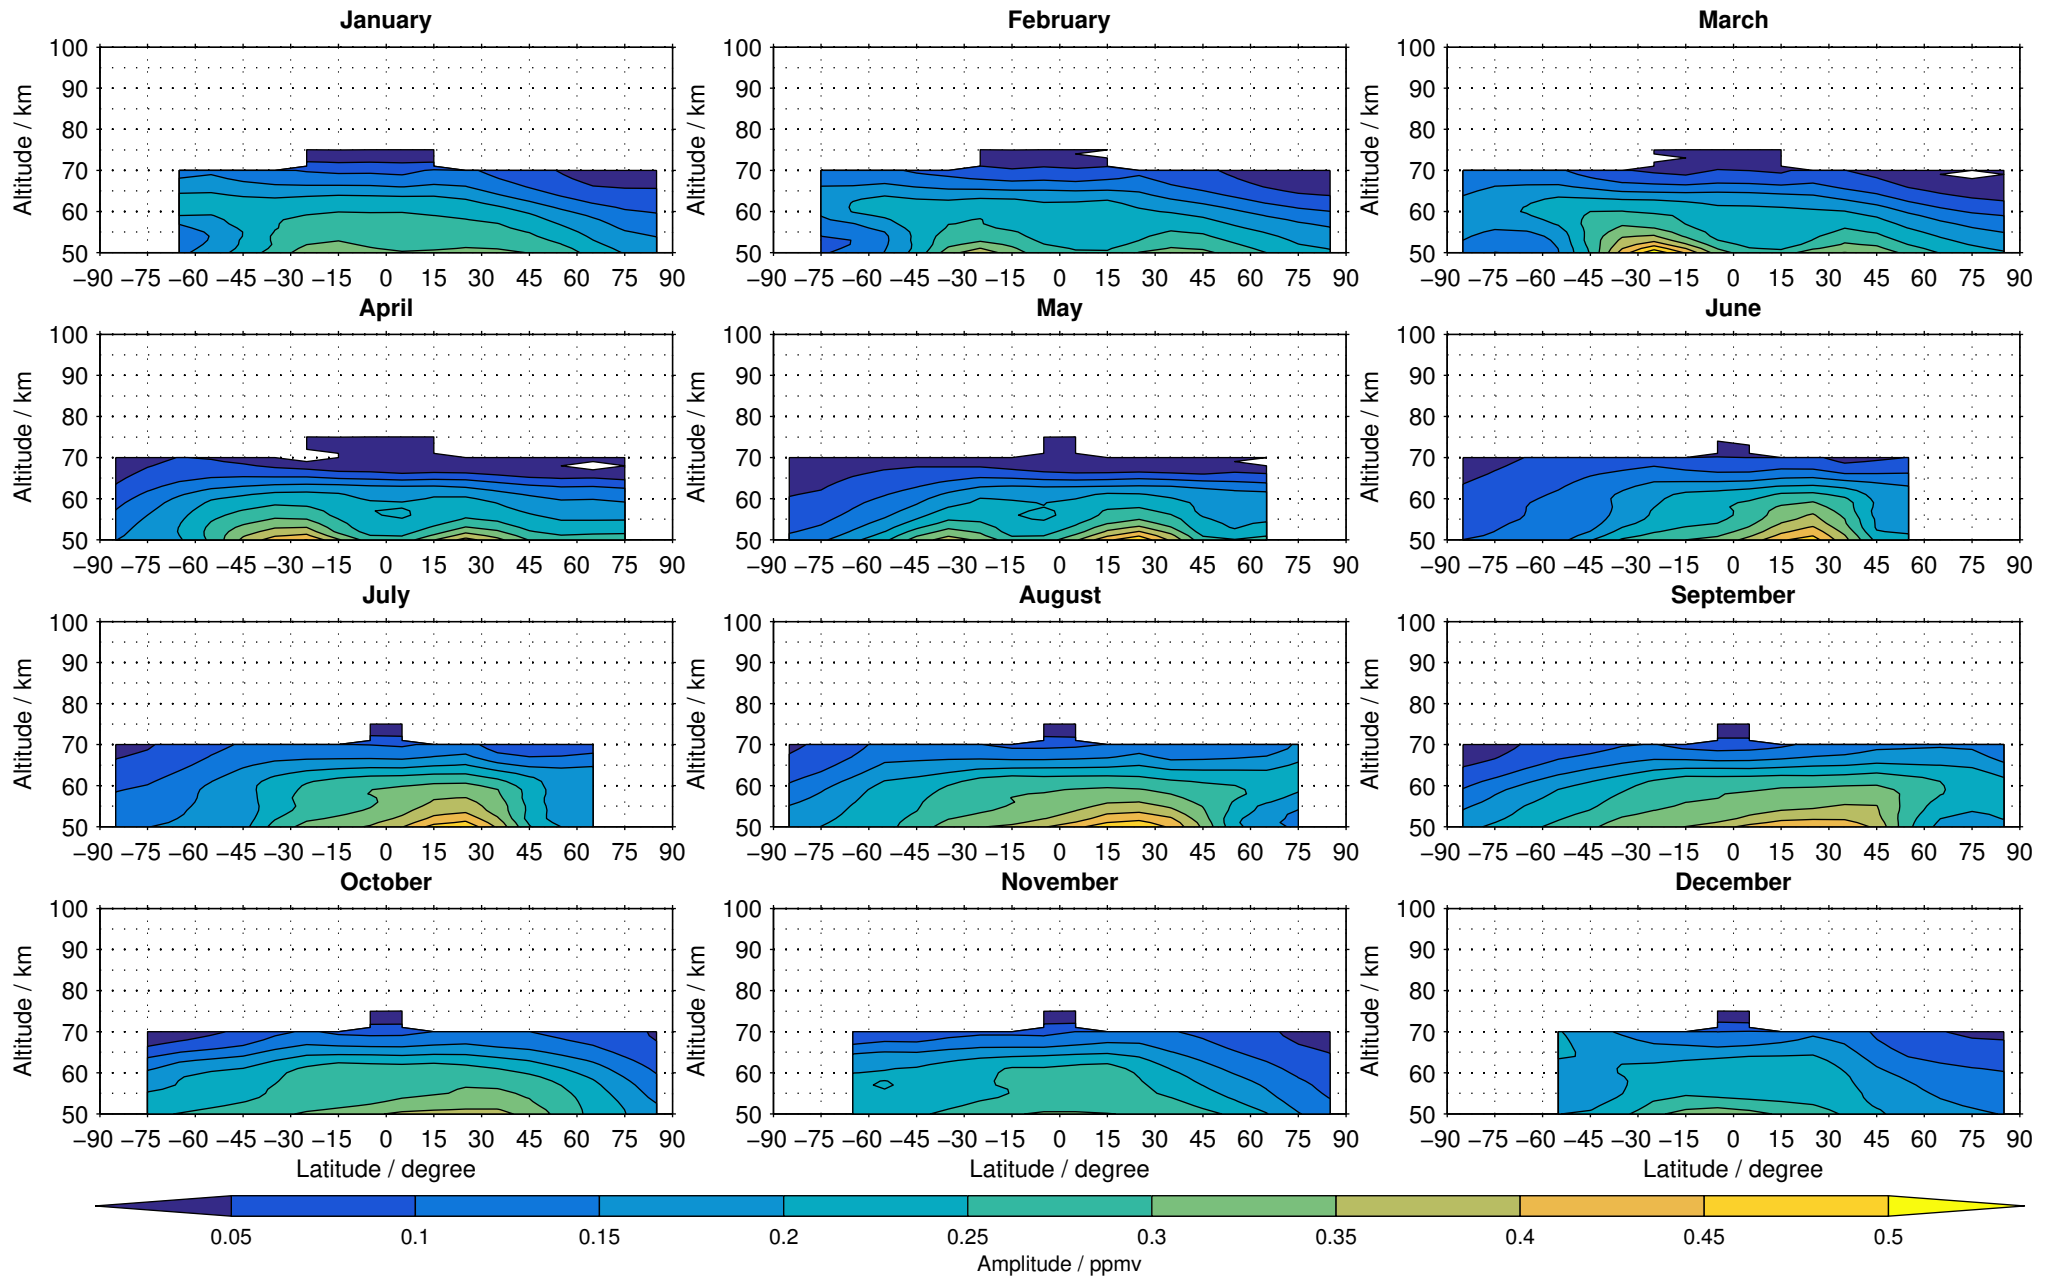

Envisat/MIPAS (IMKIAA) V5R v224/225 NOM nighttime methane distribution for 2011

Creation Time:
14-03-2017
10:26:36 LT