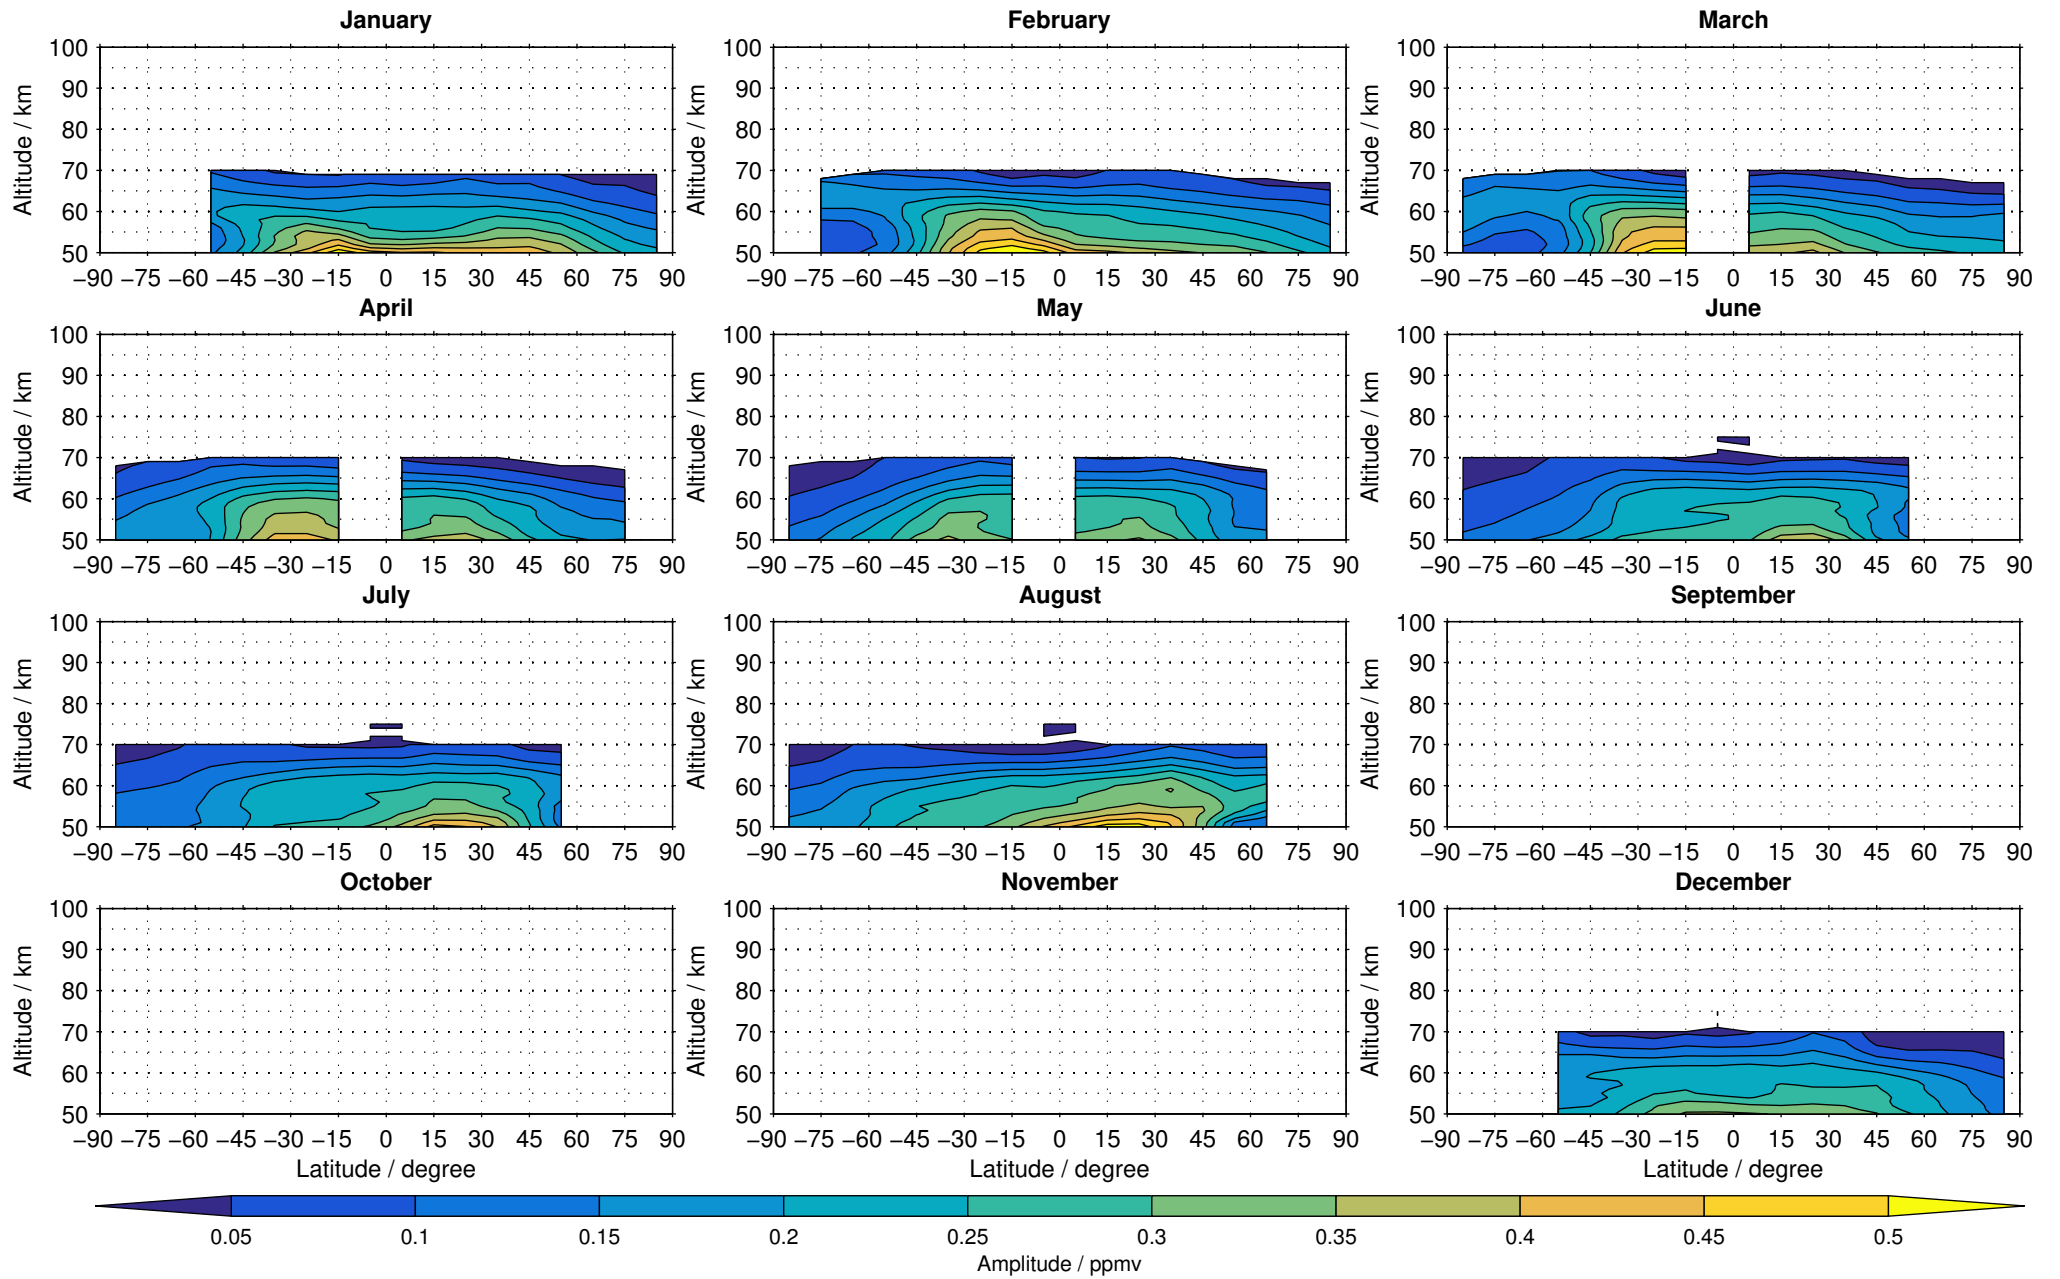

# Envisat/MIPAS (IMKIAA) V5R v224/225 NOM nighttime methane distribution for 2005

Creation Time:  
14-03-2017  
10:26:32 LT

# Envisat/MIPAS (IMKIAA) V5R v224/225 NOM nighttime methane distribution for 2006

Creation Time:  
14-03-2017  
10:26:32 LT