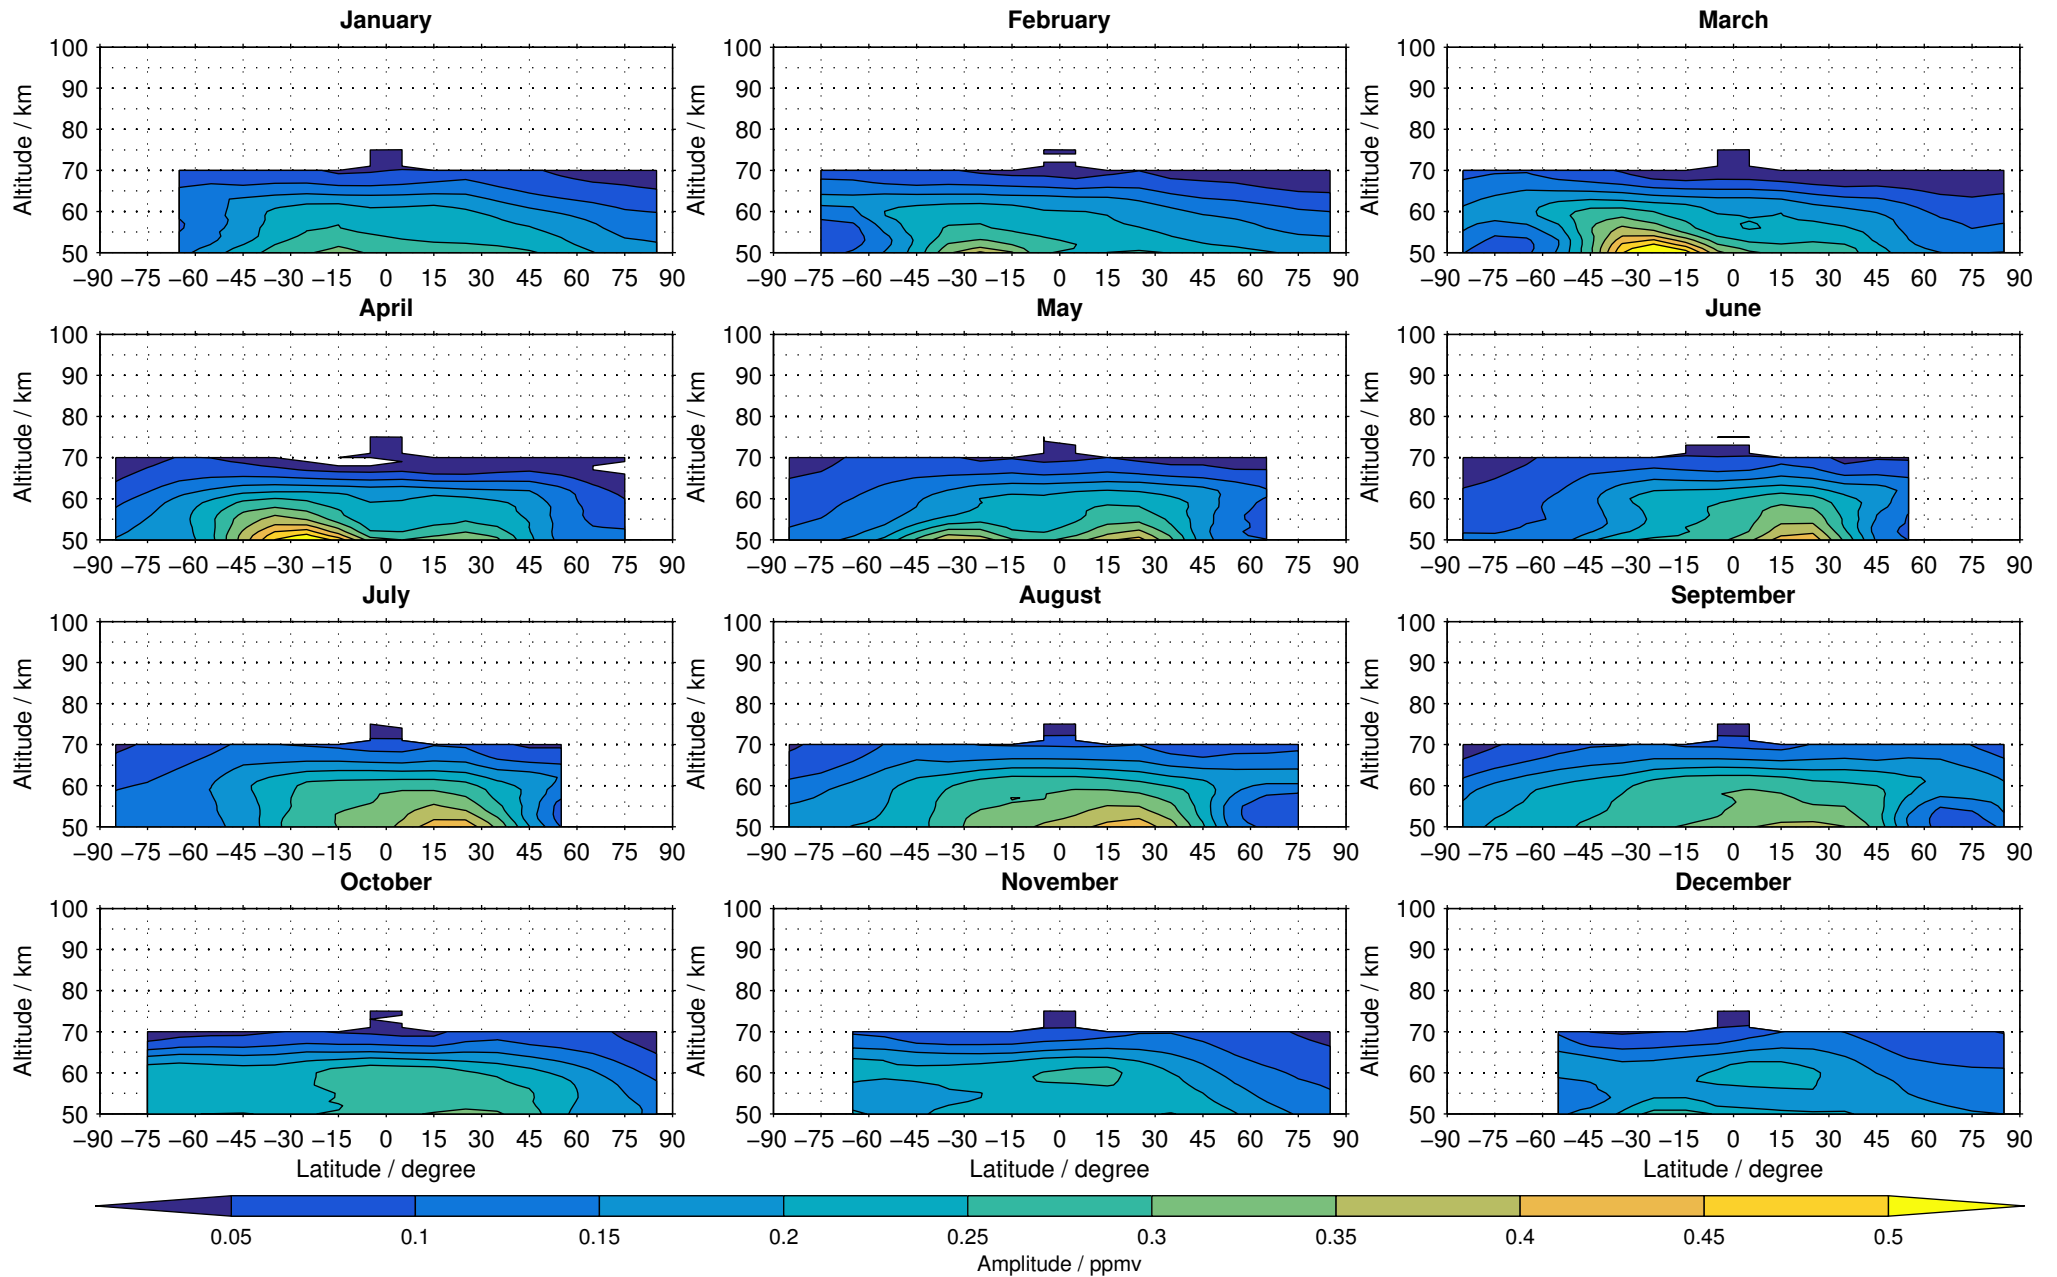

Envisat/MIPAS (IMKIAA) V5R v224/225 NOM nighttime methane distribution for 2008

Creation Time:
14-03-2017
10:26:34 LT