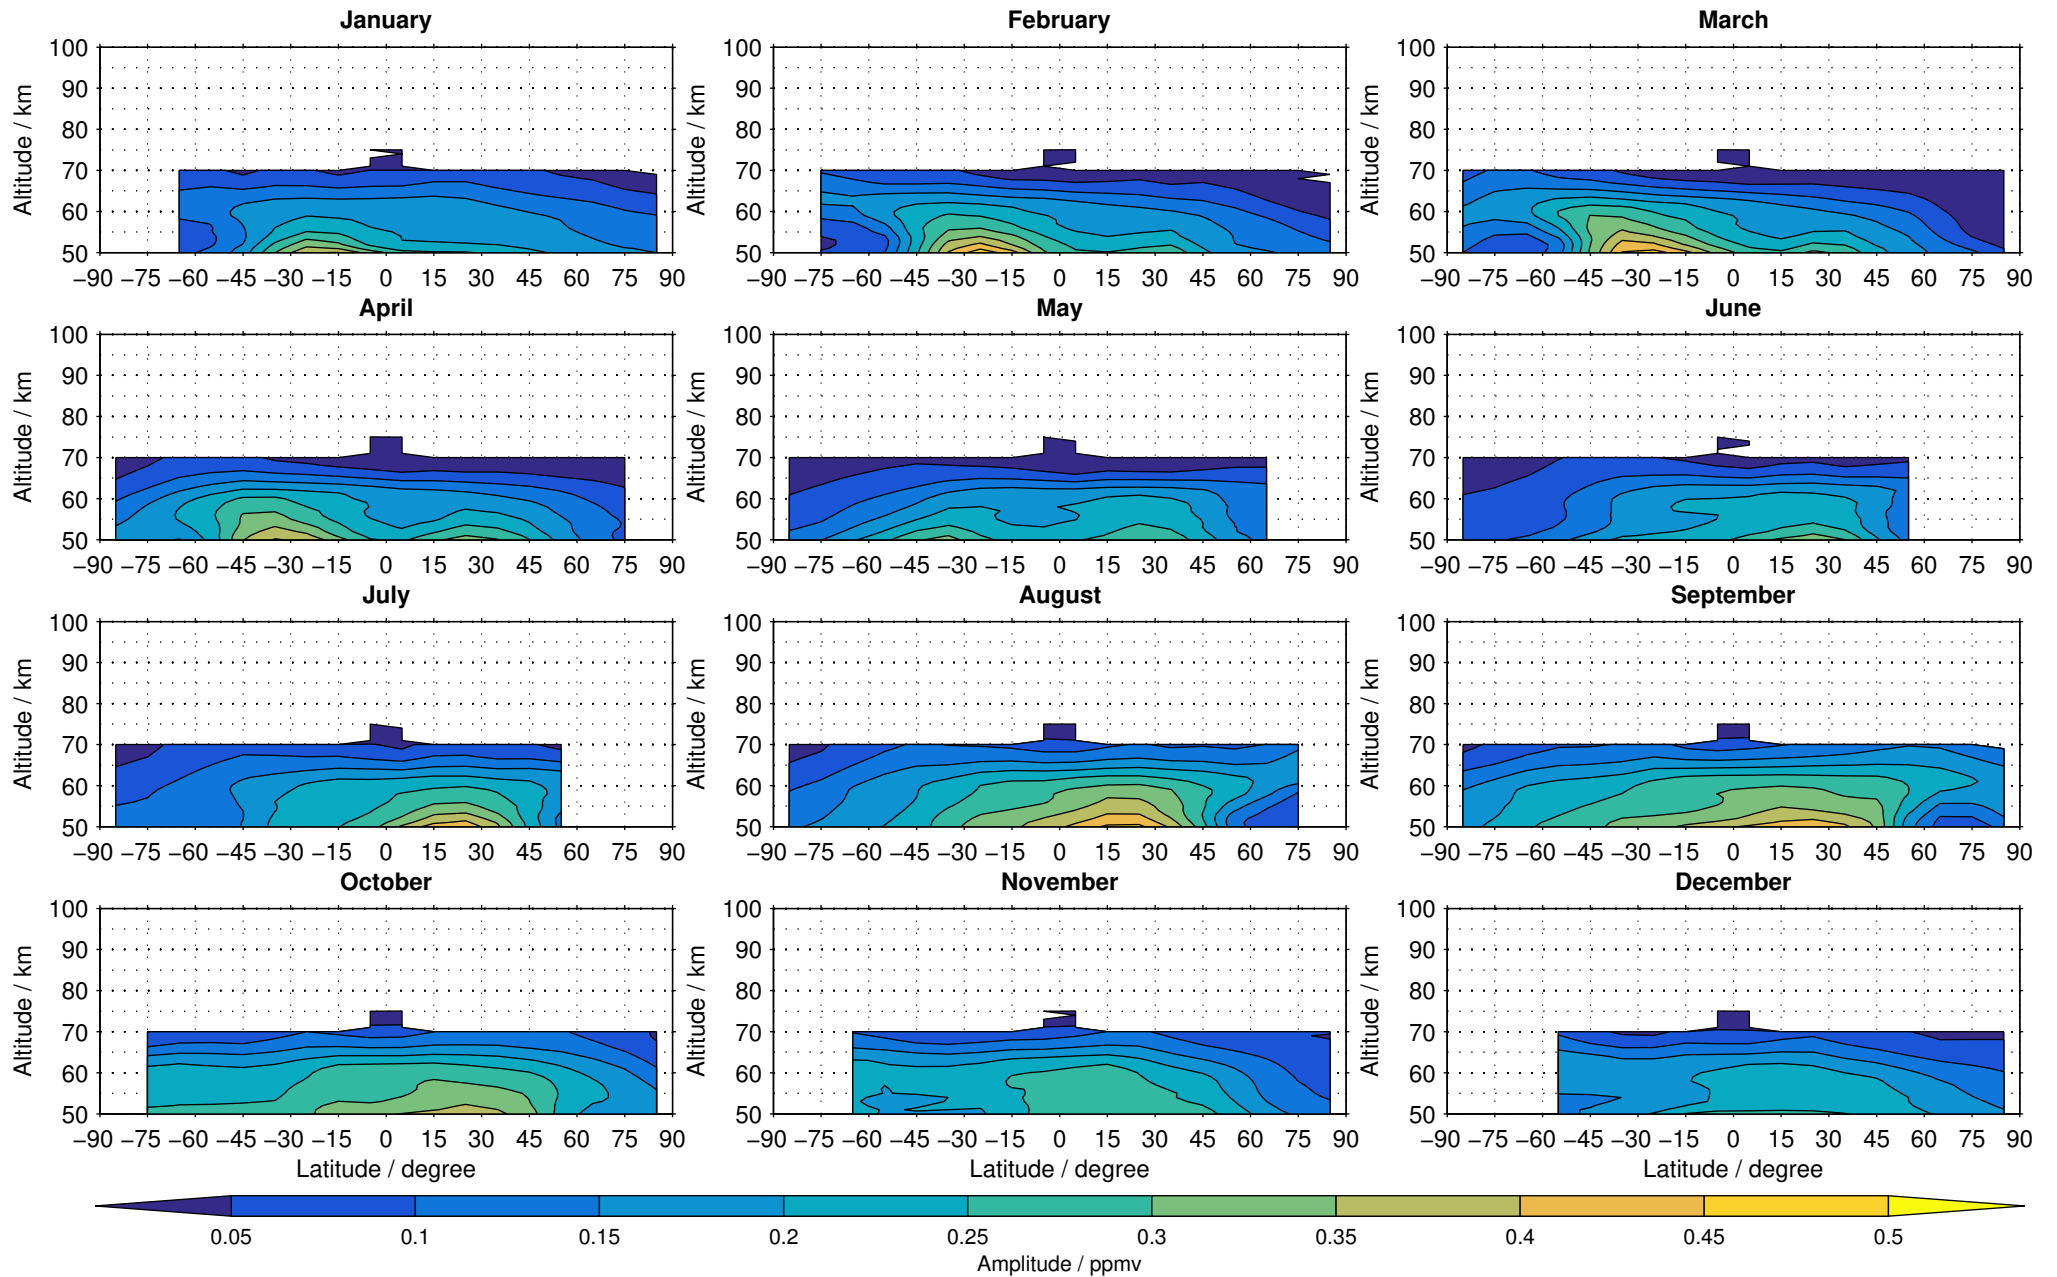

Envisat/MIPAS (IMKIAA) V5R v224/225 NOM nighttime methane distribution for 2009

Creation Time:
14-03-2017
10:26:35 LT