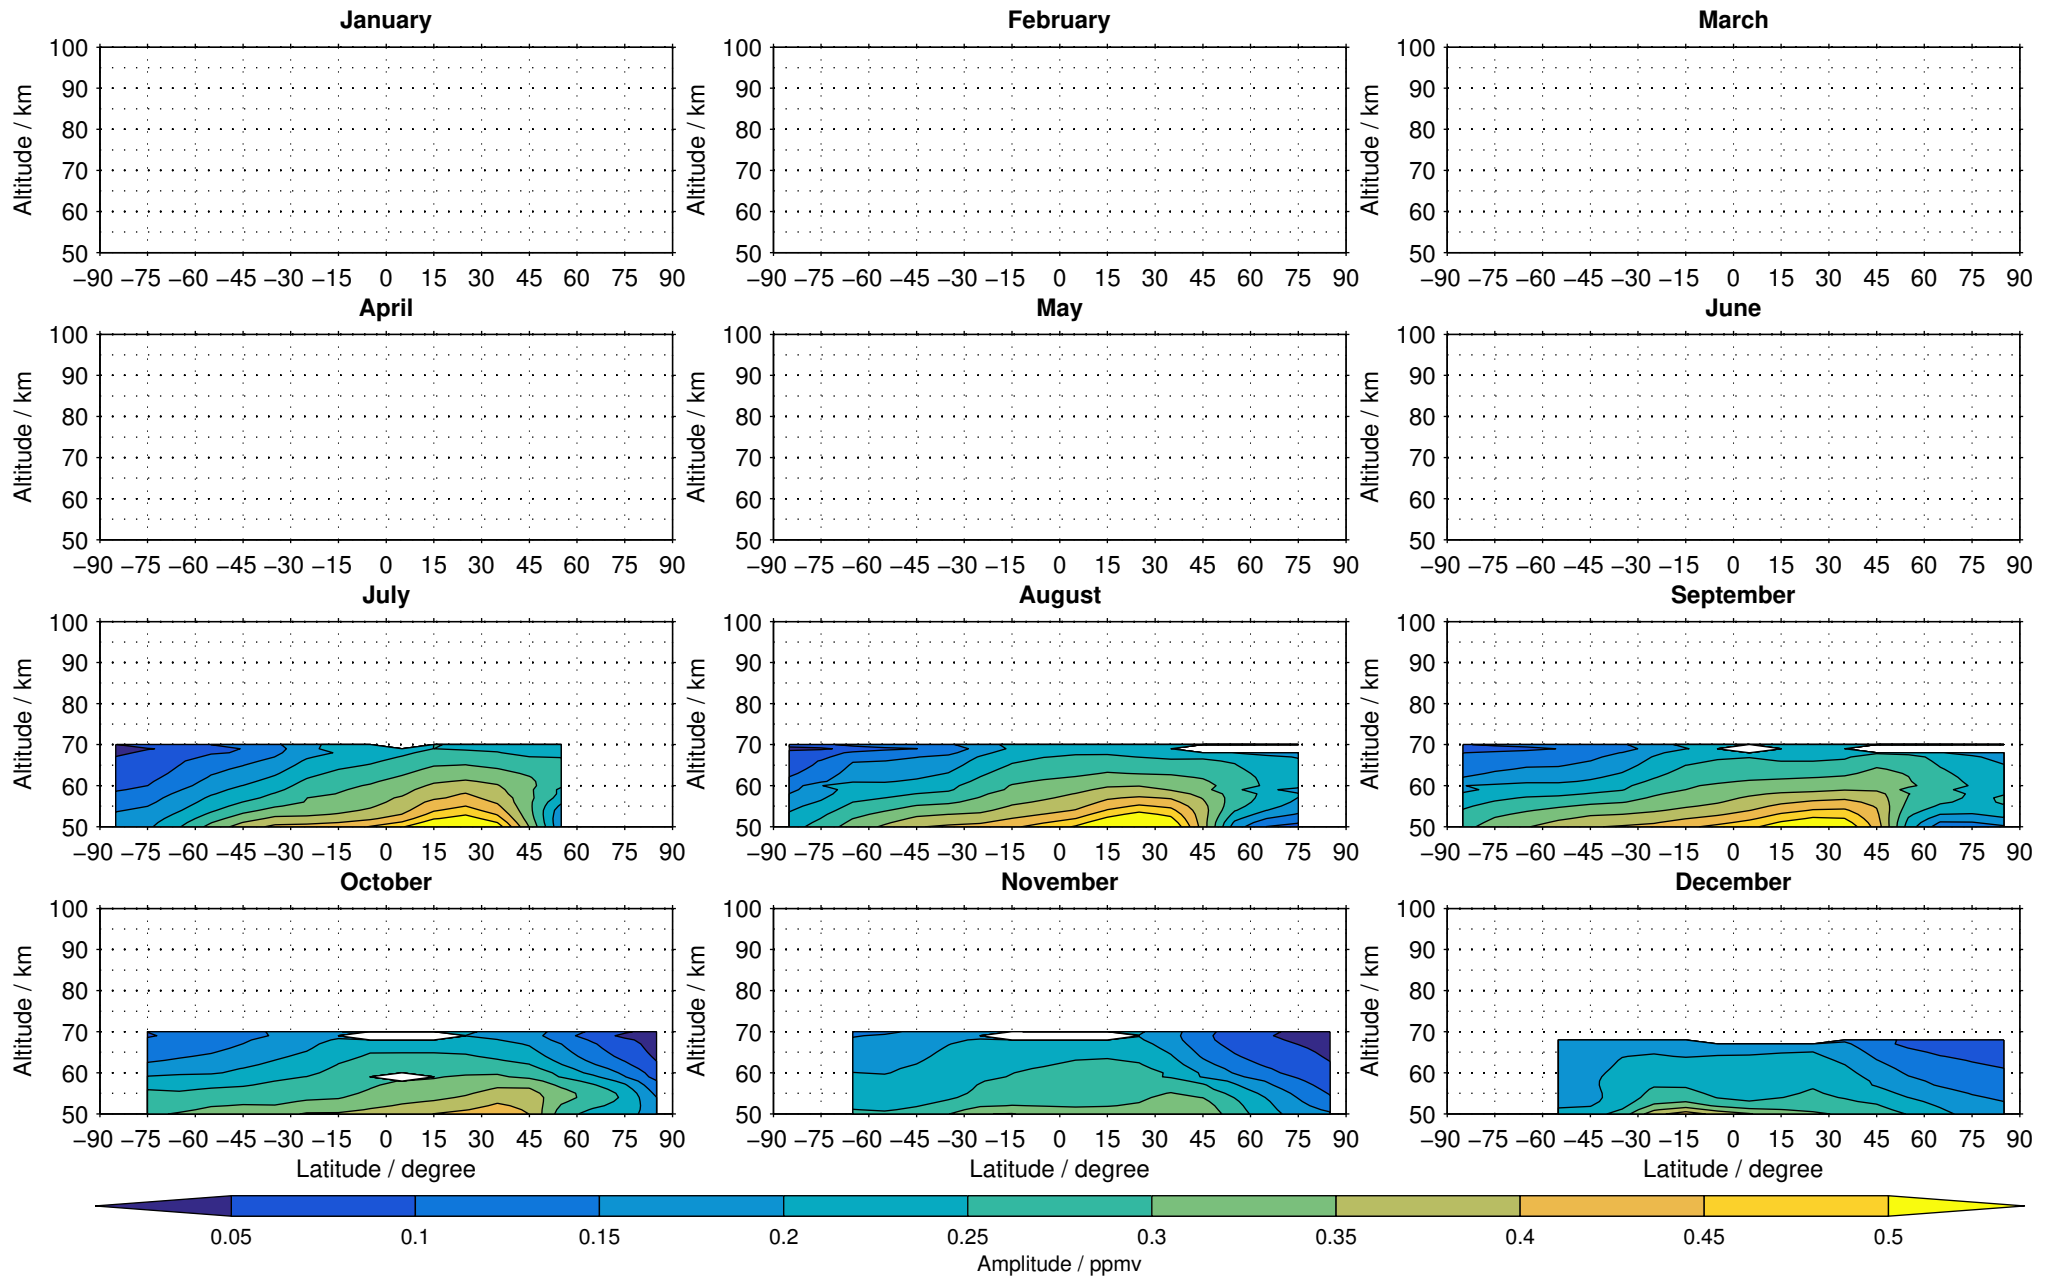

Envisat/MIPAS (IMKIAA) V5H v21 NOM nighttime methane distribution for 2002

Creation Time:
14-03-2017
10:26:11 LT

Envisat/MIPAS (IMKIAA) V5H v21 NOM nighttime methane distribution for 2003

Creation Time:
14-03-2017
10:26:11 LT

Envisat/MIPAS (IMKIAA) V5H v21 NOM nighttime methane distribution for 2004

Creation Time:
14-03-2017
10:26:12 LT