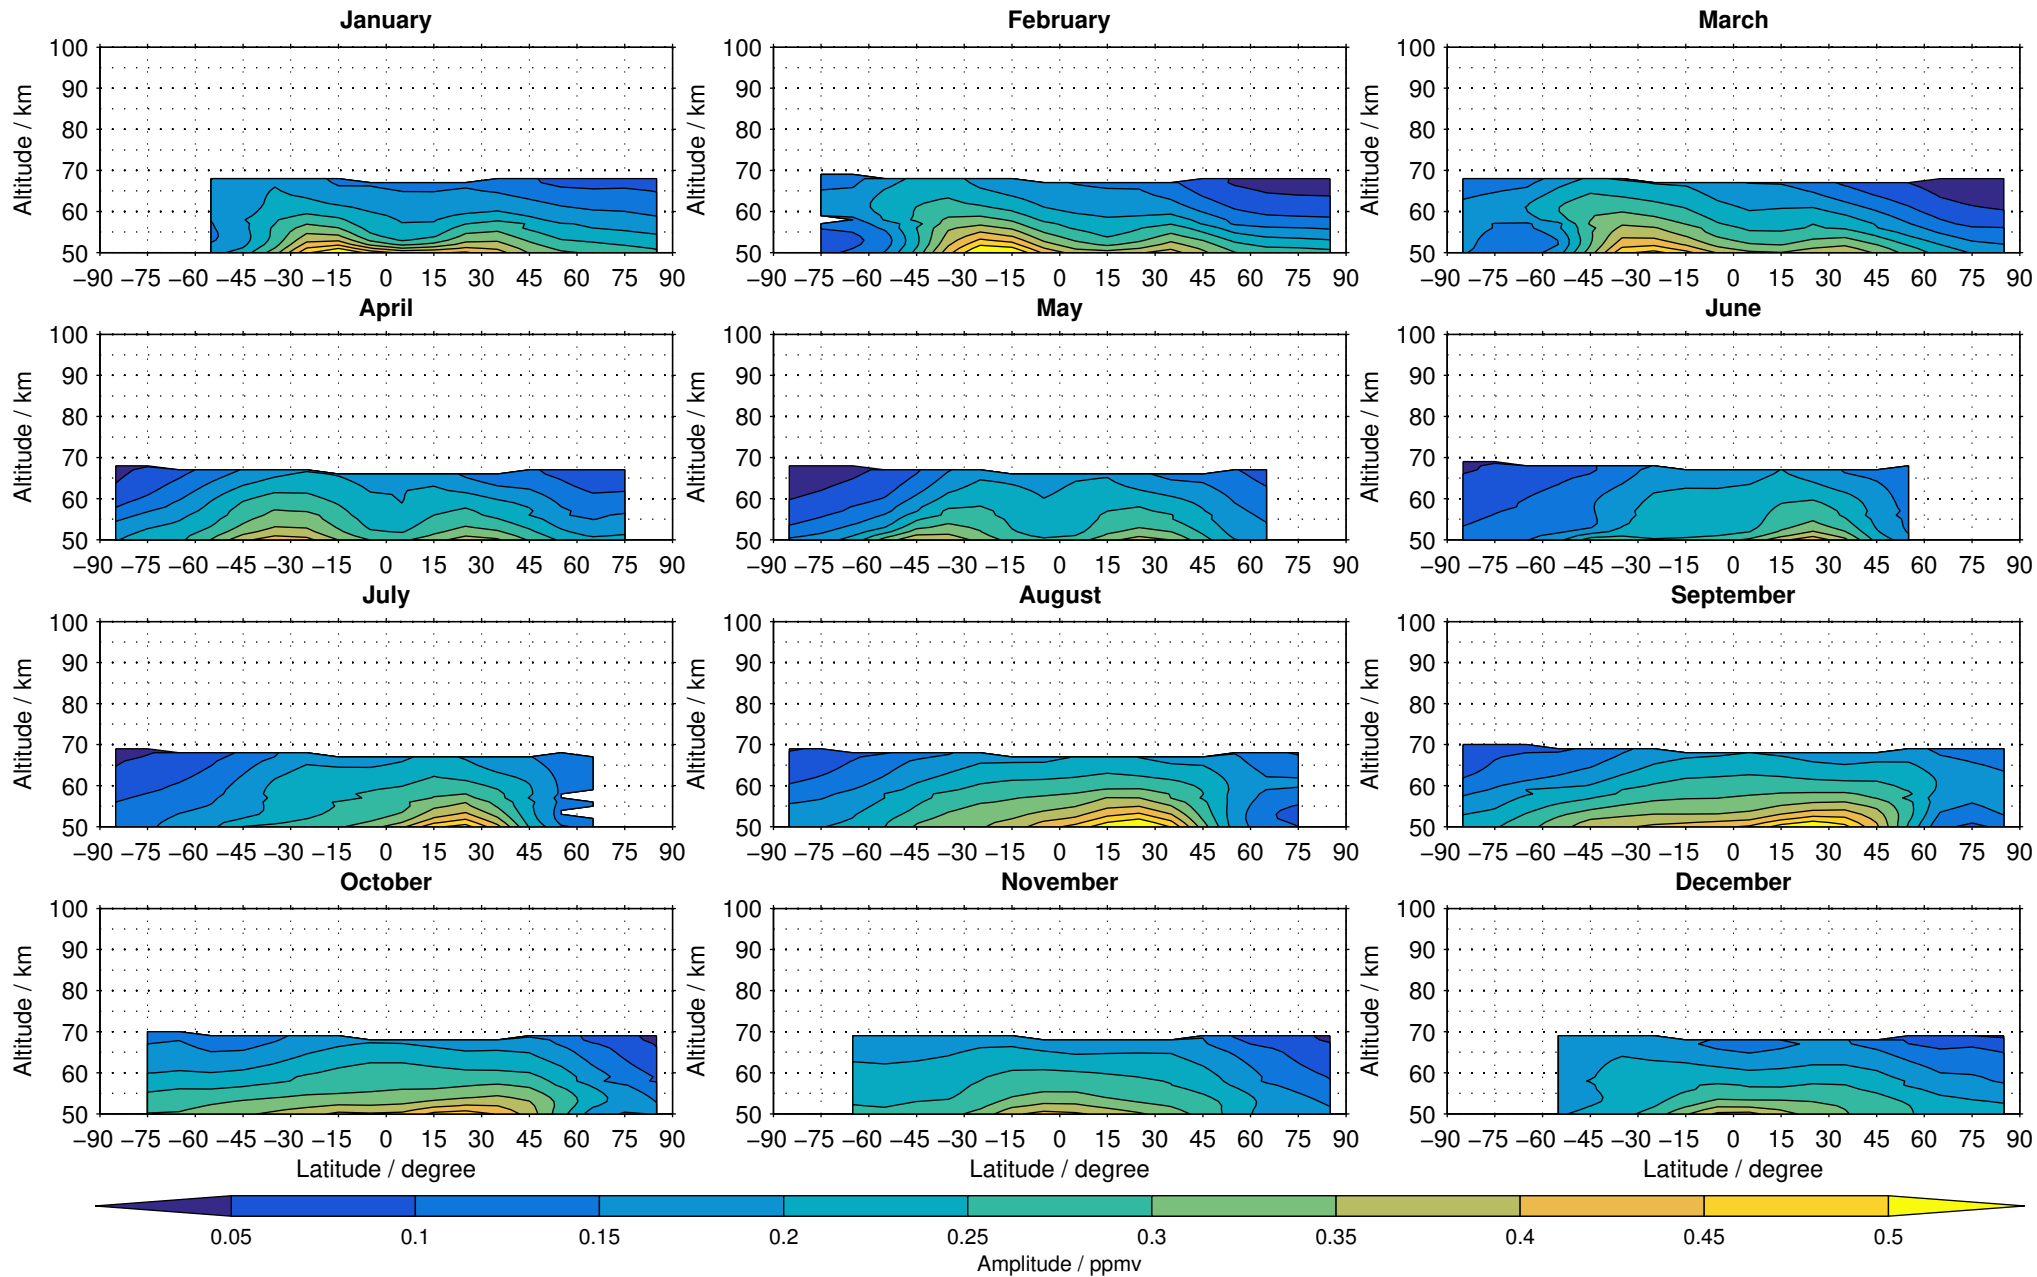

Envisat/MIPAS (IMKIAA) V5H v21 NOM nighttime methane distribution for 2002

Creation Time:
14-03-2017
10:26:11 LT

Envisat/MIPAS (IMKIAA) V5H v21 NOM nighttime methane distribution for 2003

Creation Time:
14-03-2017
10:26:11 LT

Envisat/MIPAS (IMKIAA) V5H v21 NOM nighttime methane distribution for 2004

Creation Time:
14-03-2017
10:26:12 LT