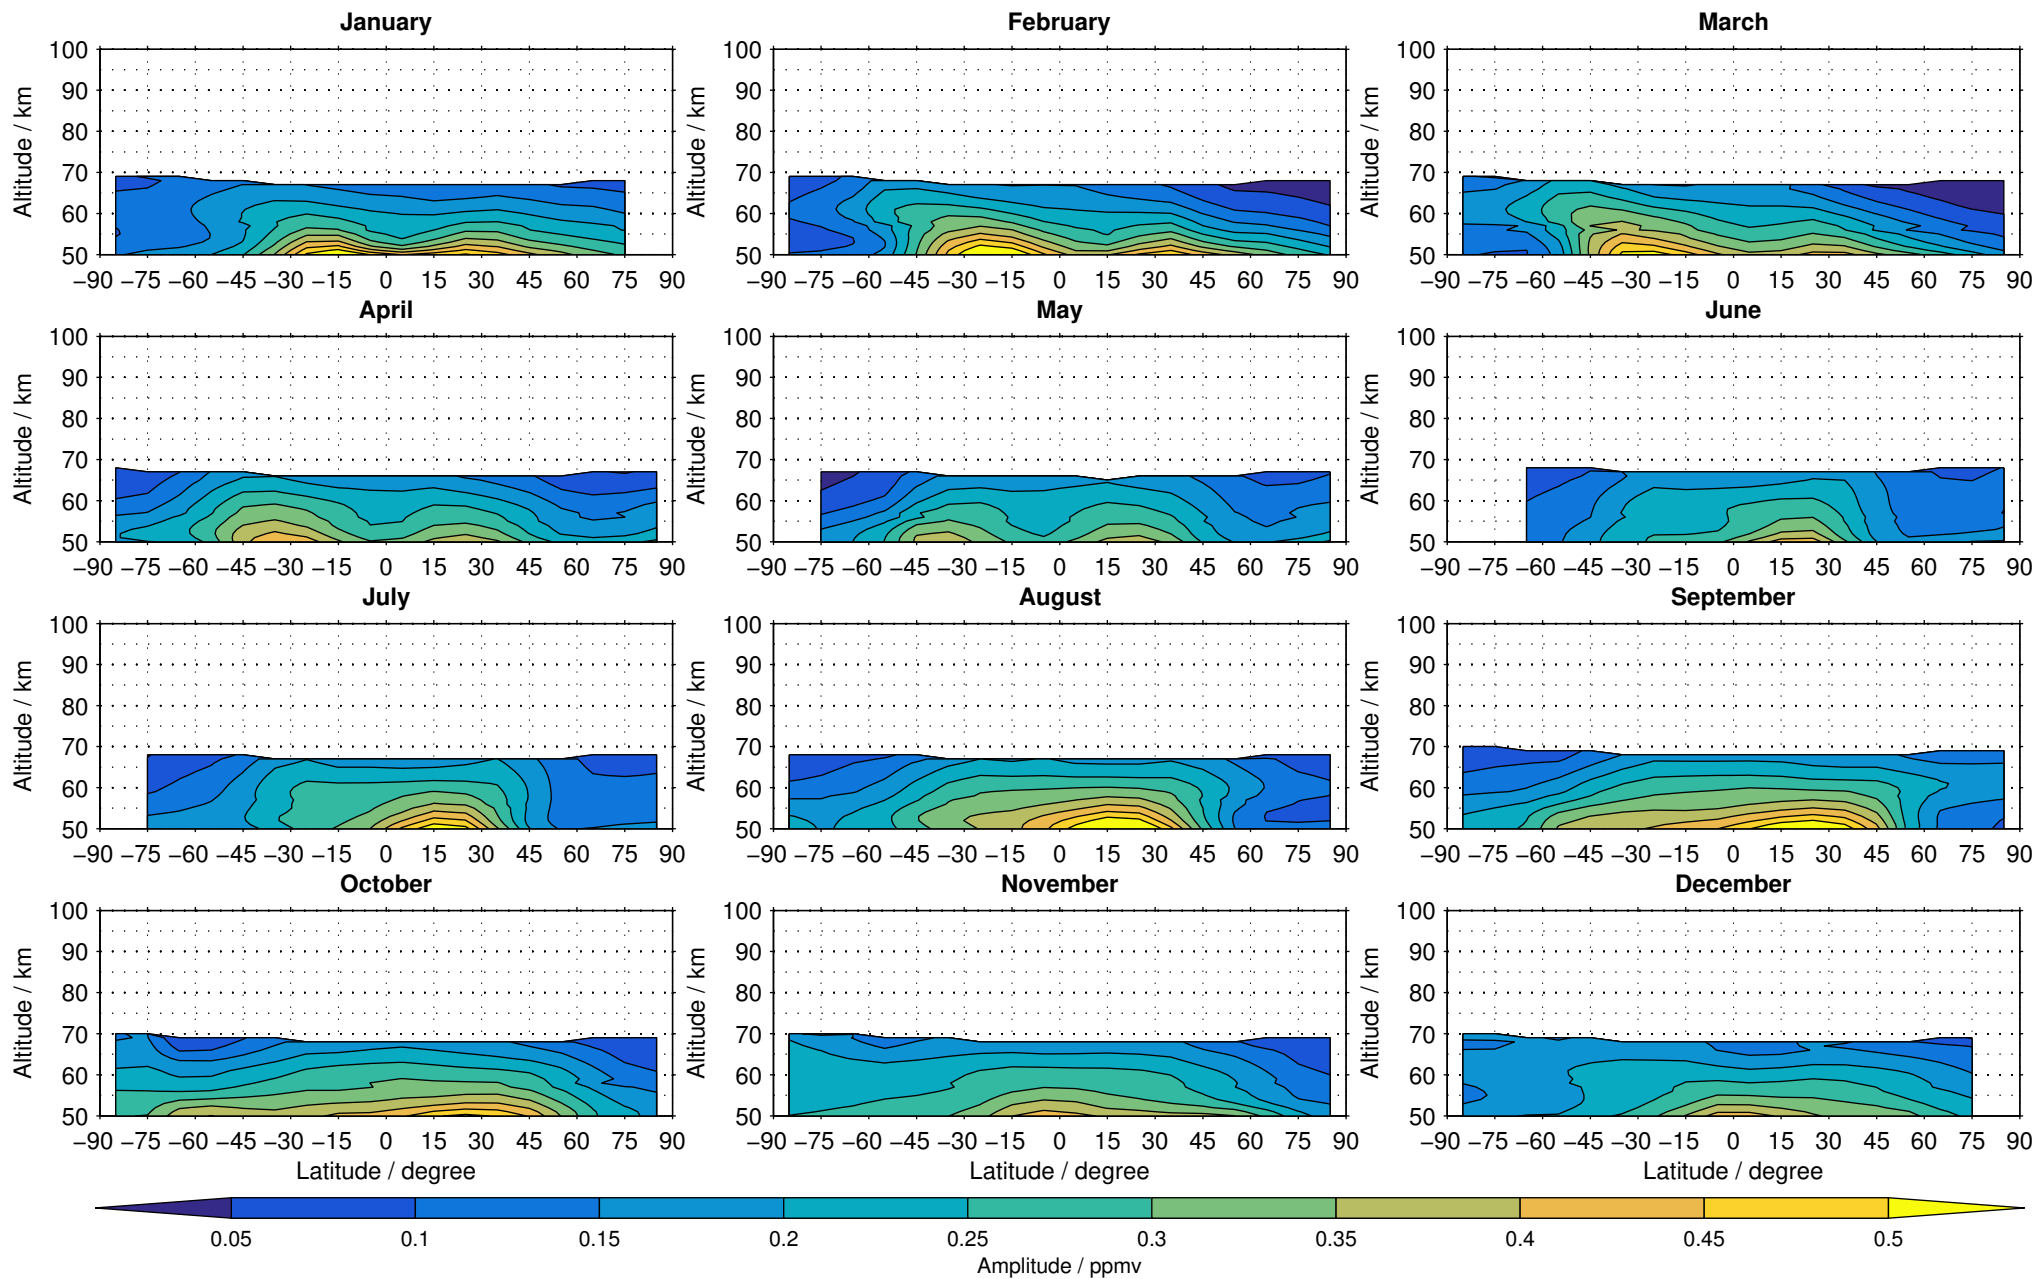

# Envisat/MIPAS (IMKIAA) V5H v21 NOM daytime methane distribution for 2002

Creation Time:  
14-03-2017  
10:26:07 LT

# Envisat/MIPAS (IMKIAA) V5H v21 NOM daytime methane distribution for 2003

Creation Time:  
14-03-2017  
10:26:08 LT

# Envisat/MIPAS (IMKIAA) V5H v21 NOM daytime methane distribution for 2004

Creation Time:  
14-03-2017  
10:26:09 LT