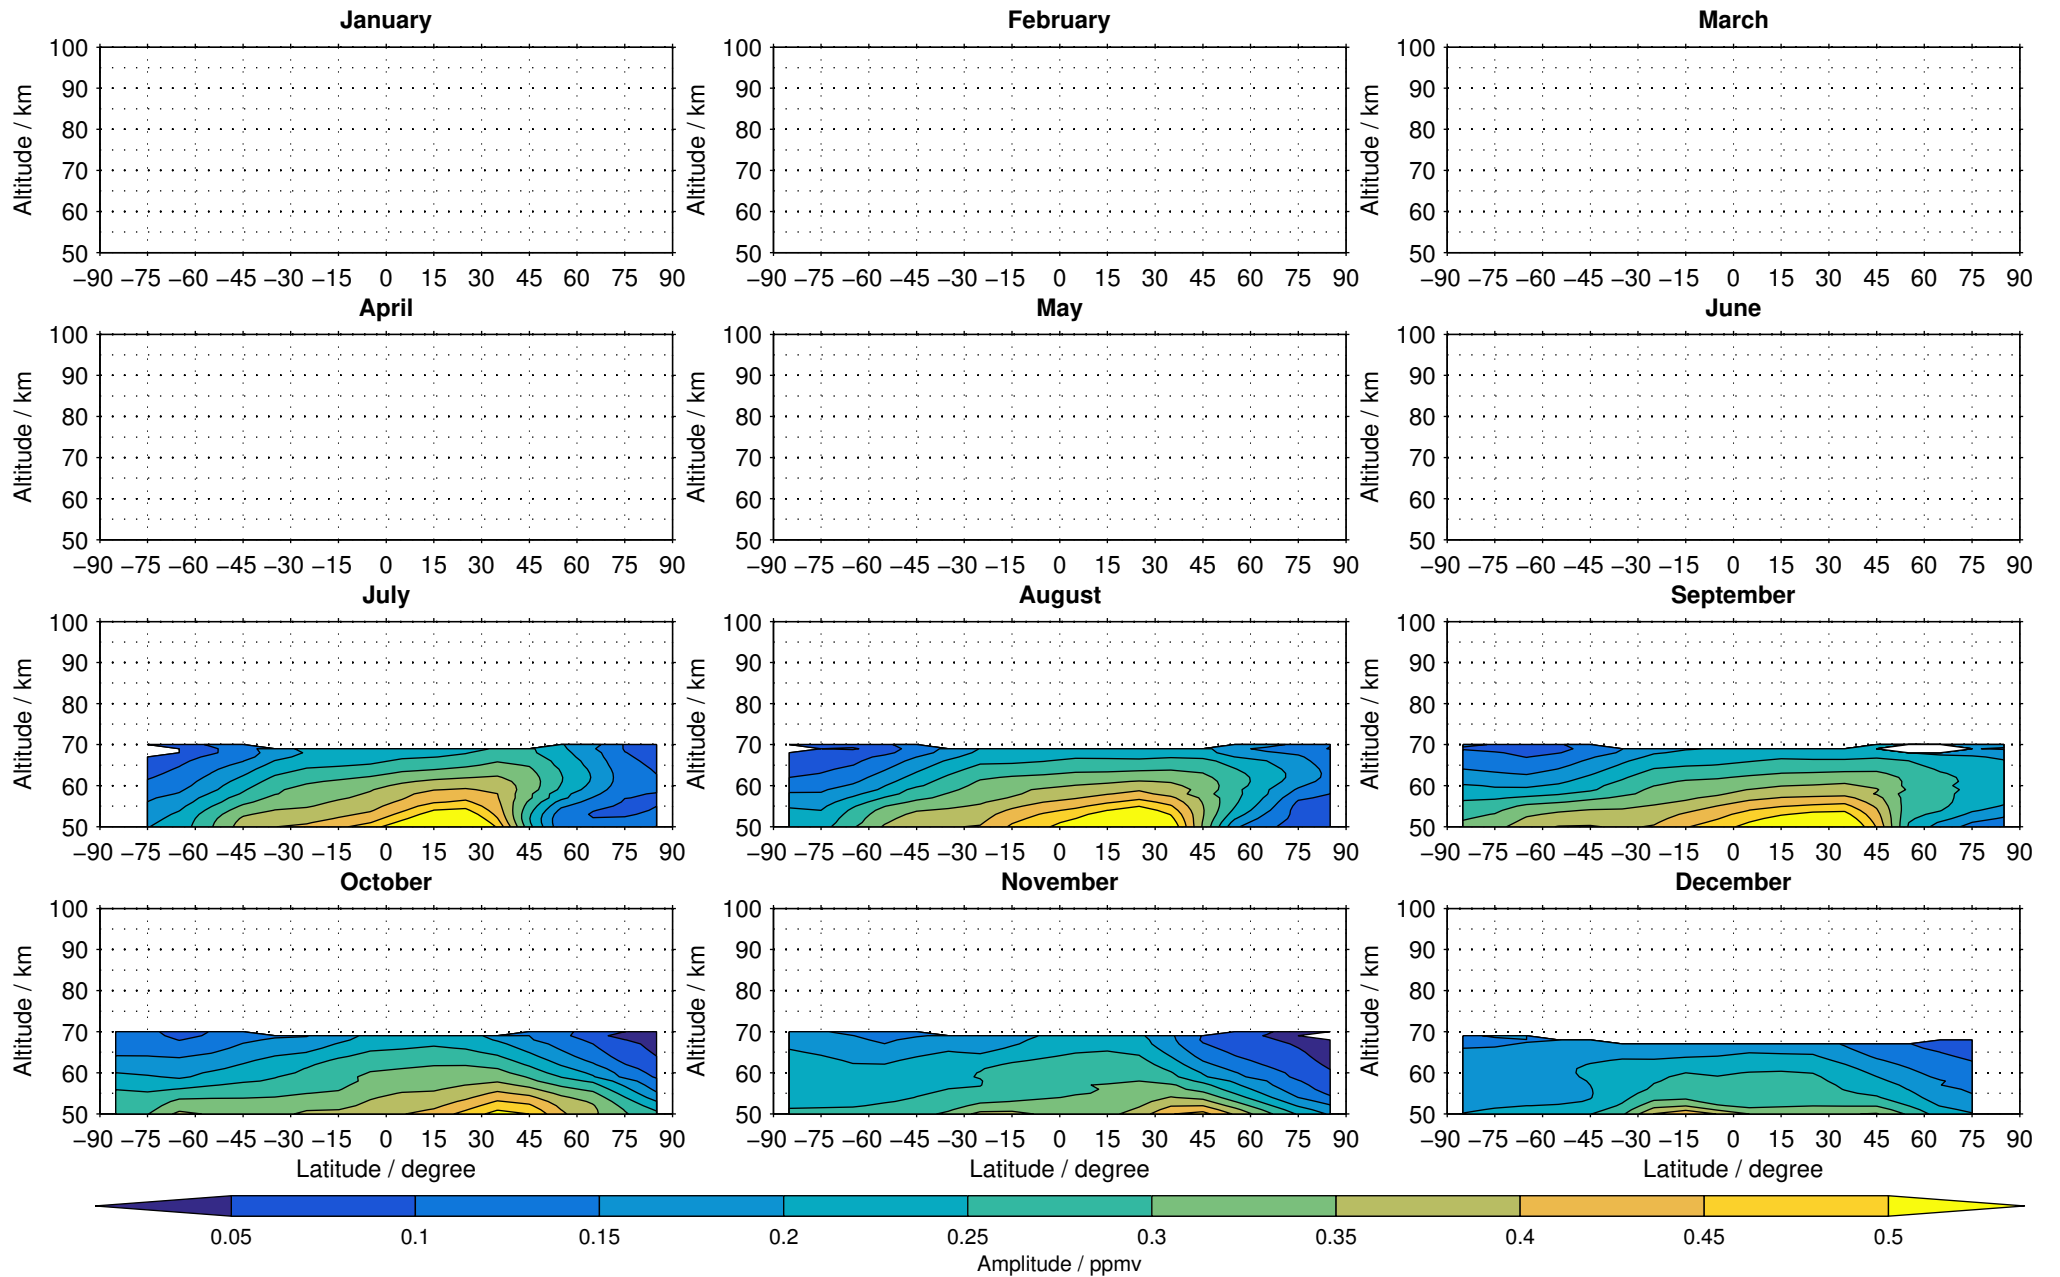

# Envisat/MIPAS (IMKIAA) V5H v21 NOM daytime methane distribution for 2002

Creation Time:  
14-03-2017  
10:26:07 LT

# Envisat/MIPAS (IMKIAA) V5H v21 NOM daytime methane distribution for 2003

Creation Time:  
14-03-2017  
10:26:08 LT

# Envisat/MIPAS (IMKIAA) V5H v21 NOM daytime methane distribution for 2004

Creation Time:  
14-03-2017  
10:26:09 LT